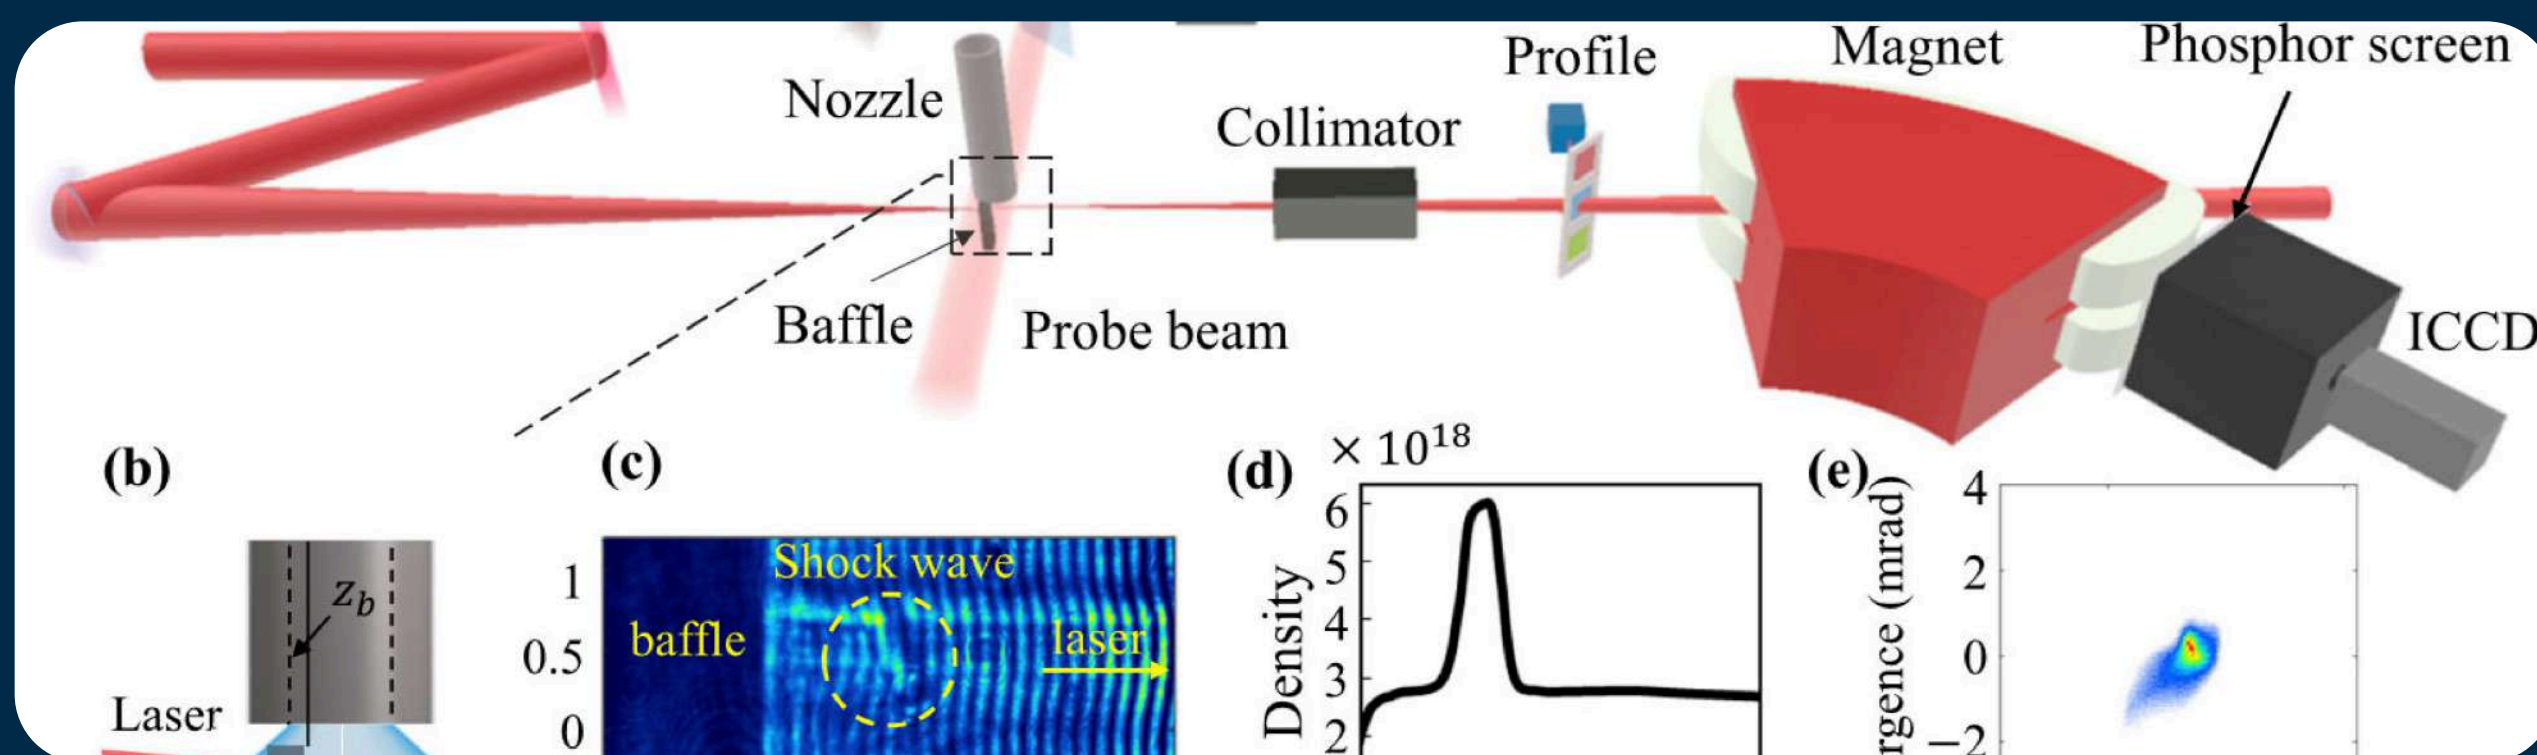

ESPRESSO SEMINARS - "LASER DAYS EDITION"

11 JULY 2024 | 15:00

AULA AZZURRA - LNS

SPEAKER

DOTT. LORENZO GIUFFRIDA
ELI-Beamlines, CZECH REPUBLIC

Basis of ion acceleration and status of ELI-beamlines activities

SPEAKER

PROF. ARIE ZIGLER

THE Hebrew University of Jerusalem, ISRAEL

Plasma Optics for Compact LWFA Electron Acceleration

[HTTPS://INFN-IT.ZOOM.US](https://infn-it.zoom.us)