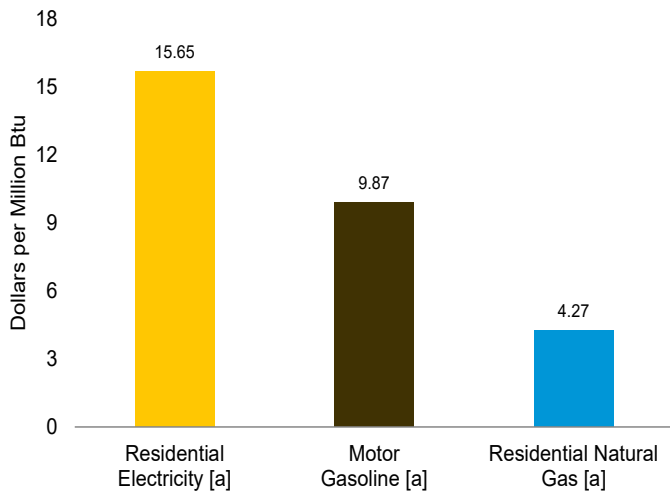

Figure 1.6 Cost of Fuels to End Users In Real (1982-1984) Dollars

Costs, 1960–2023

Costs, March 2024

Residential Electricity, [a] Monthly

Motor Gasoline, [a] Monthly

Residential Natural Gas, [a] Monthly

[a] Includes Taxes.

[b] Excludes Taxes.

Note: See "Real Dollars" in Glossary.

Web Page: <http://www.eia.gov/totalenergy/data/monthly/#summary>.

Source: Tables 1.6.