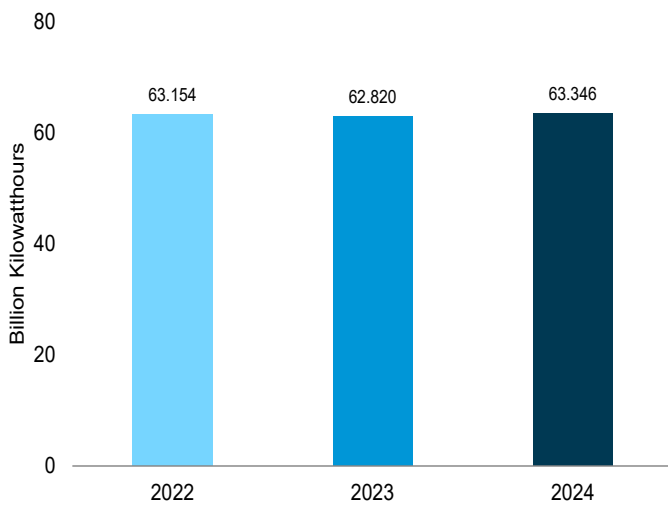

Figure 8.1 Nuclear Energy Overview

Electricity Net Generation, 1957–2023

Nuclear Share of Electricity Net Generation, 1957–2023

Nuclear Electricity Net Generation—March

Capacity Factor, Monthly

Web Page: <http://www.eia.gov/totalenergy/data/monthly/#nuclear>.
Sources: Tables 7.2a and 8.1.