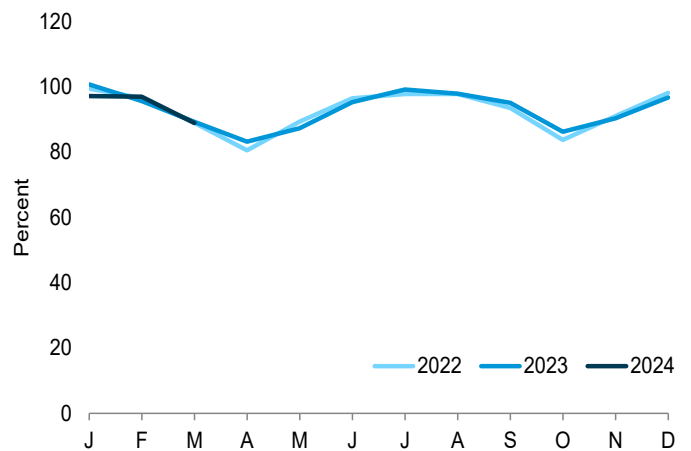

Figure 8.1 Nuclear Energy Overview

Electricity Net Generation, 1957–2023

Nuclear Share of Electricity Net Generation, 1957–2023

Nuclear Electricity Net Generation—March

Capacity Factor, Monthly

Web Page: <http://www.eia.gov/totalenergy/data/monthly/#nuclear>.
Sources: Tables 7.2a and 8.1.