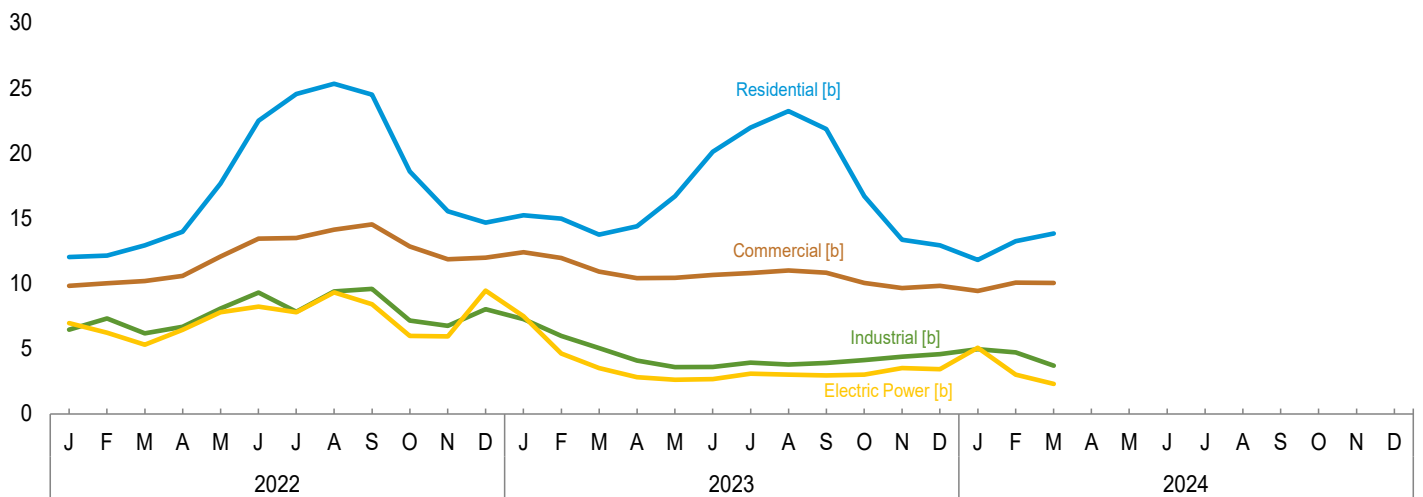

**Figure 9.4 Natural Gas Prices**

(Dollars [a] per Thousand Cubic Feet)

Wellhead and Citygate, 1949–2023

Consuming Sectors, 1967–2023

Consuming Sectors, Monthly

[a] Prices are not adjusted for inflation. See “Nominal Dollars” in Glossary.  
 [b] Includes taxes.