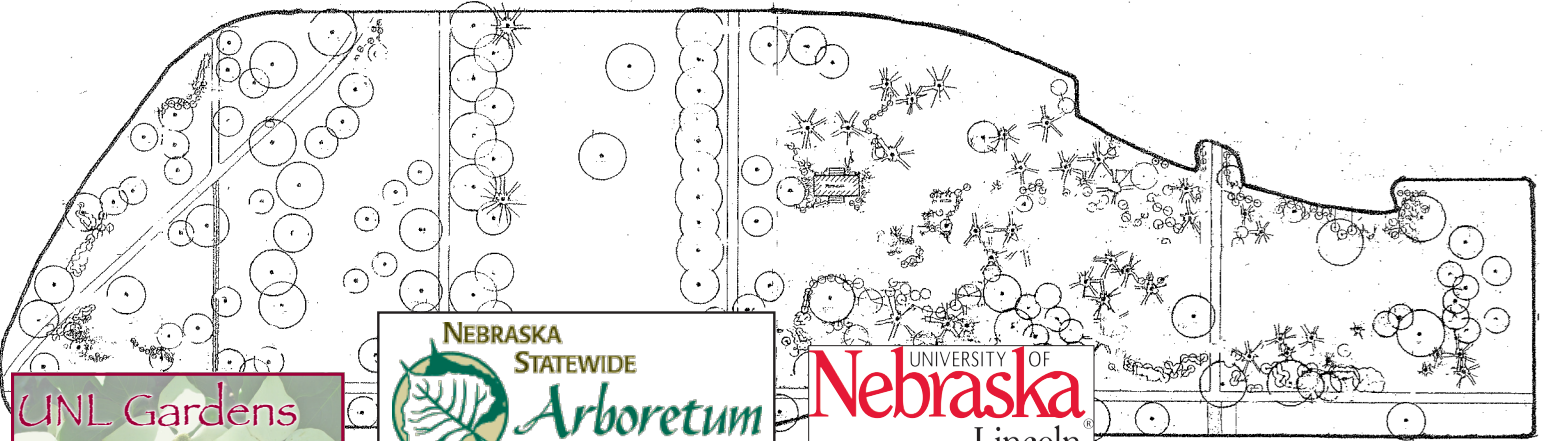

# Visit the Earl G. Maxwell Arboretum to view specimens of this year's GreatPlants® selections

**4** *Panicum virgatum*  
'Northwind' can be  
found in the Keim  
Courtyard

### KEY

- 1** *Acer truncatum*  
Shantung Maple
- 2** *Chelone lyonii* 'Hot Lips'  
Pink Turtlehead
- 3** *Pseudotsuga menziesii*  
var. *glauca*  
Rocky Mountain  
Douglasfir
- 4** *Panicum virgatum*  
'Northwind'  
Switchgrass

Frontage East

Frontage West