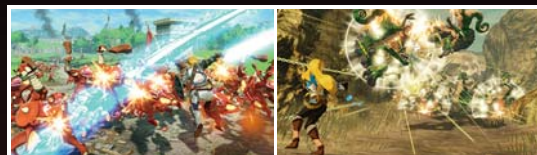

DOBRODRUŽSTVÍ ZASAZENÉ 100 LET PŘED UDÁLOSTMI HRY THE LEGEND OF ZELDA: BREATH OF THE WILD...

Cestujte do minulosti Hyrule a pokuste se zabránit zničení království v Hyrule Warriors: Age of Calamity na konzoli Nintendo Switch!

Osud Hyrule visí na vlásku. Vraťte se o celé století zpět před událostmi ze hry The Legend of Zelda: Breath of the Wild, veďte své jednotky na bojiště proti síle Calamity Ganon v titulu, kde je přezítí středobodem všeho.

Hyrule Warriors: Age of Calamity

• Žánr: Dobrodružná, Akční • Vydavatel: Nintendo

12
www.pegi.info

Kompatibilní herní módy

TV mód
1-2*

Tabletop mód
1-2*

Handheld mód
1