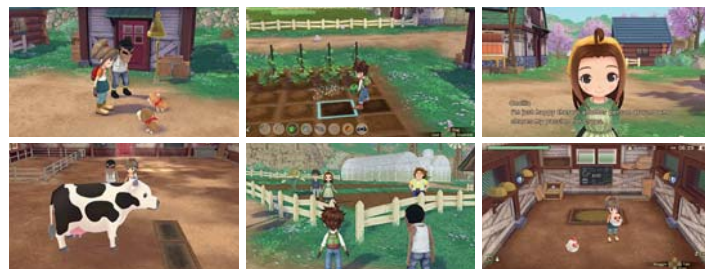

Zapustěte kořeny na své nové farmě v poklidném městečku Forgotten Valley. Vytvořte si vzácné vzpomínky a vyprávějte svůj vlastní příběh o přátelství, rodině a farmaření, který se bude táhnout přes celé generace.

STORY OF SEASONS: A Wonderful Life

- Žánr: Simulátor
- Vydavatel: Marvelous Europe

www.pegi.info

Kompatibilní herní módy	TV	Tabletop	Handheld
	TV mód	Tabletop mód	Handheld mód
	1	1	1