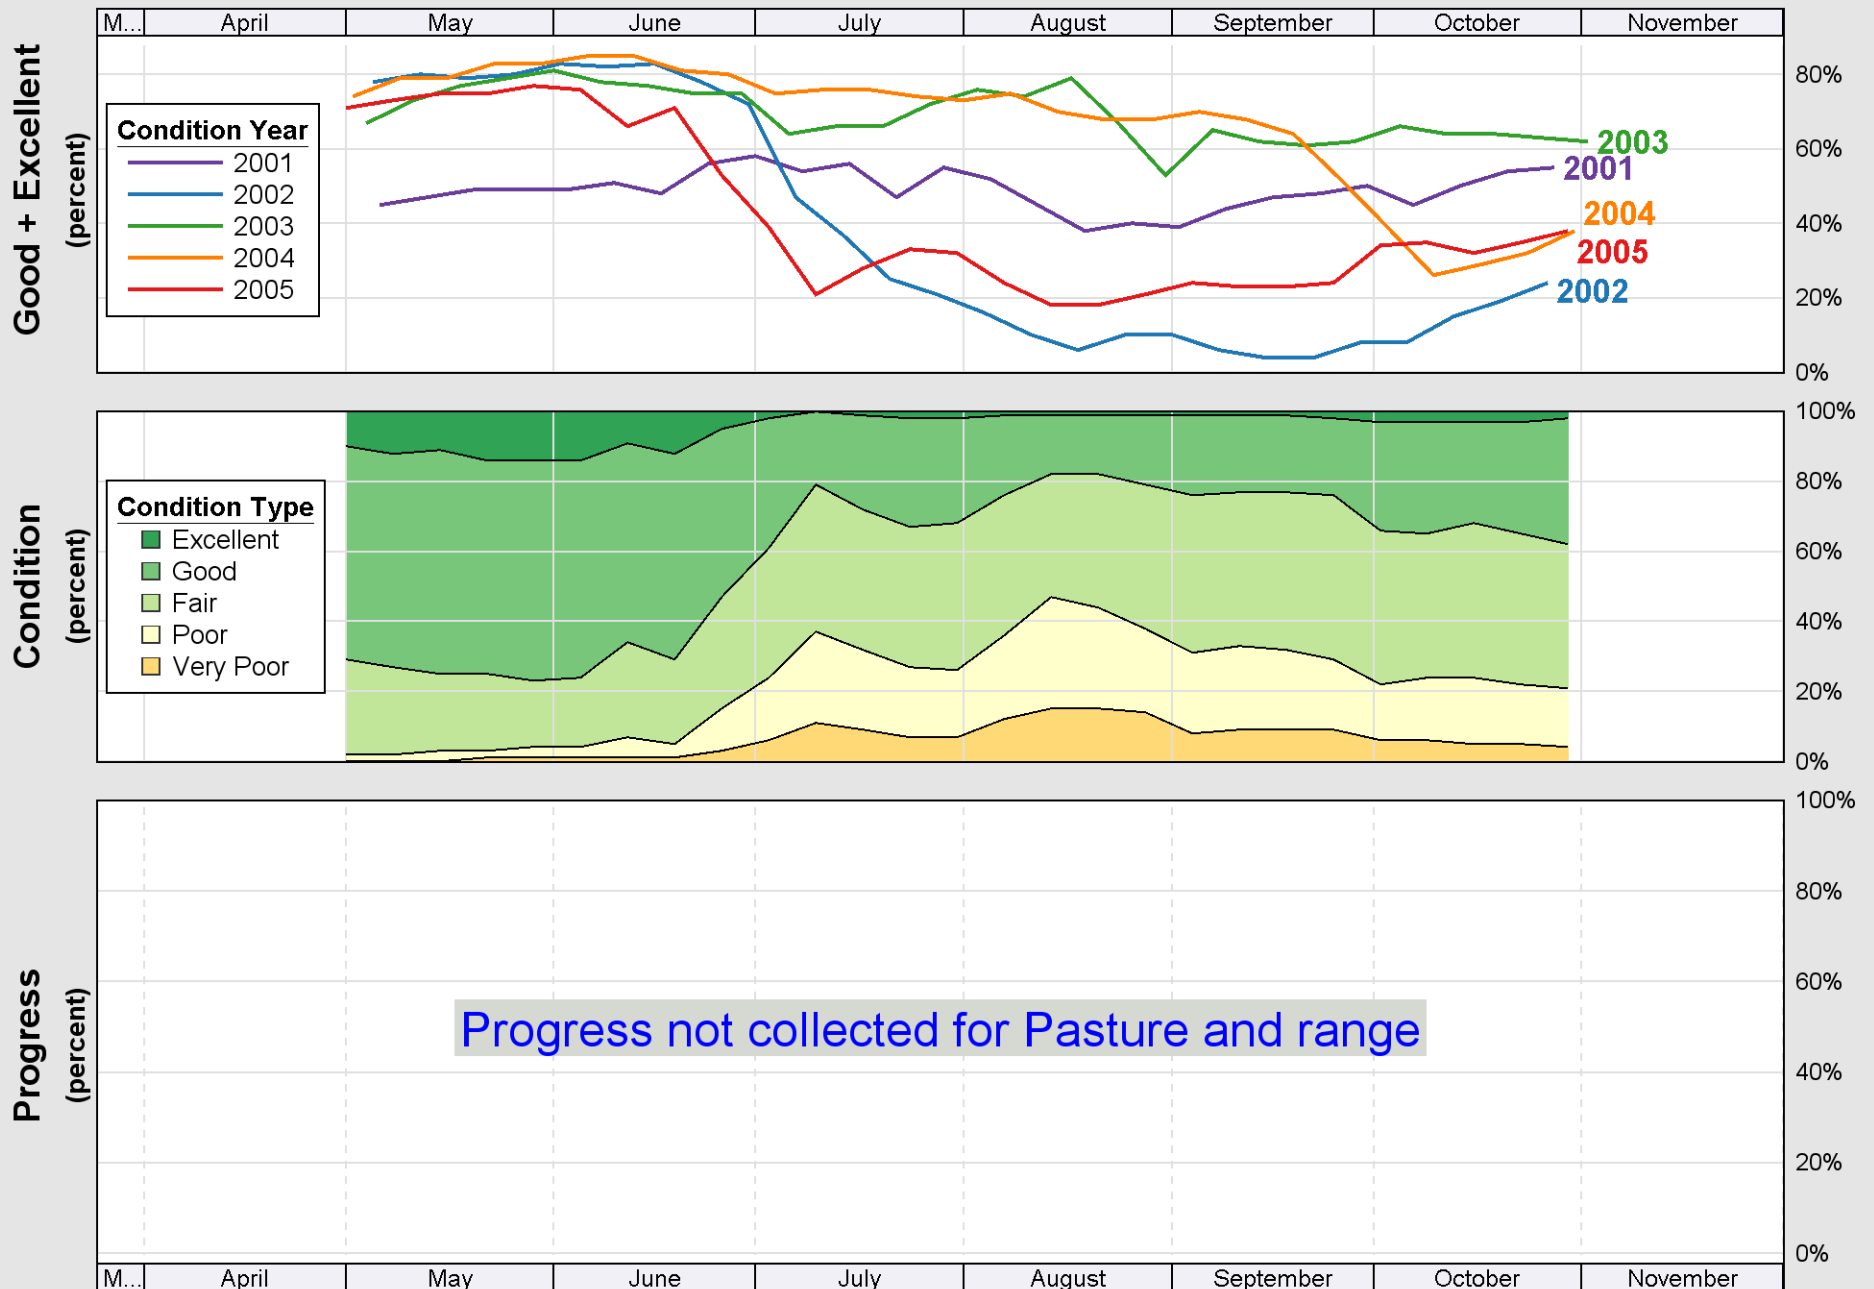

Source: National Agricultural Statistics Service (NASS), Crop Progress Report

Source: National Agricultural Statistics Service (NASS), Crop Progress Report

Crop Progress and Condition: Winter wheat in Indiana , 2005

Source: National Agricultural Statistics Service (NASS), Crop Progress Report