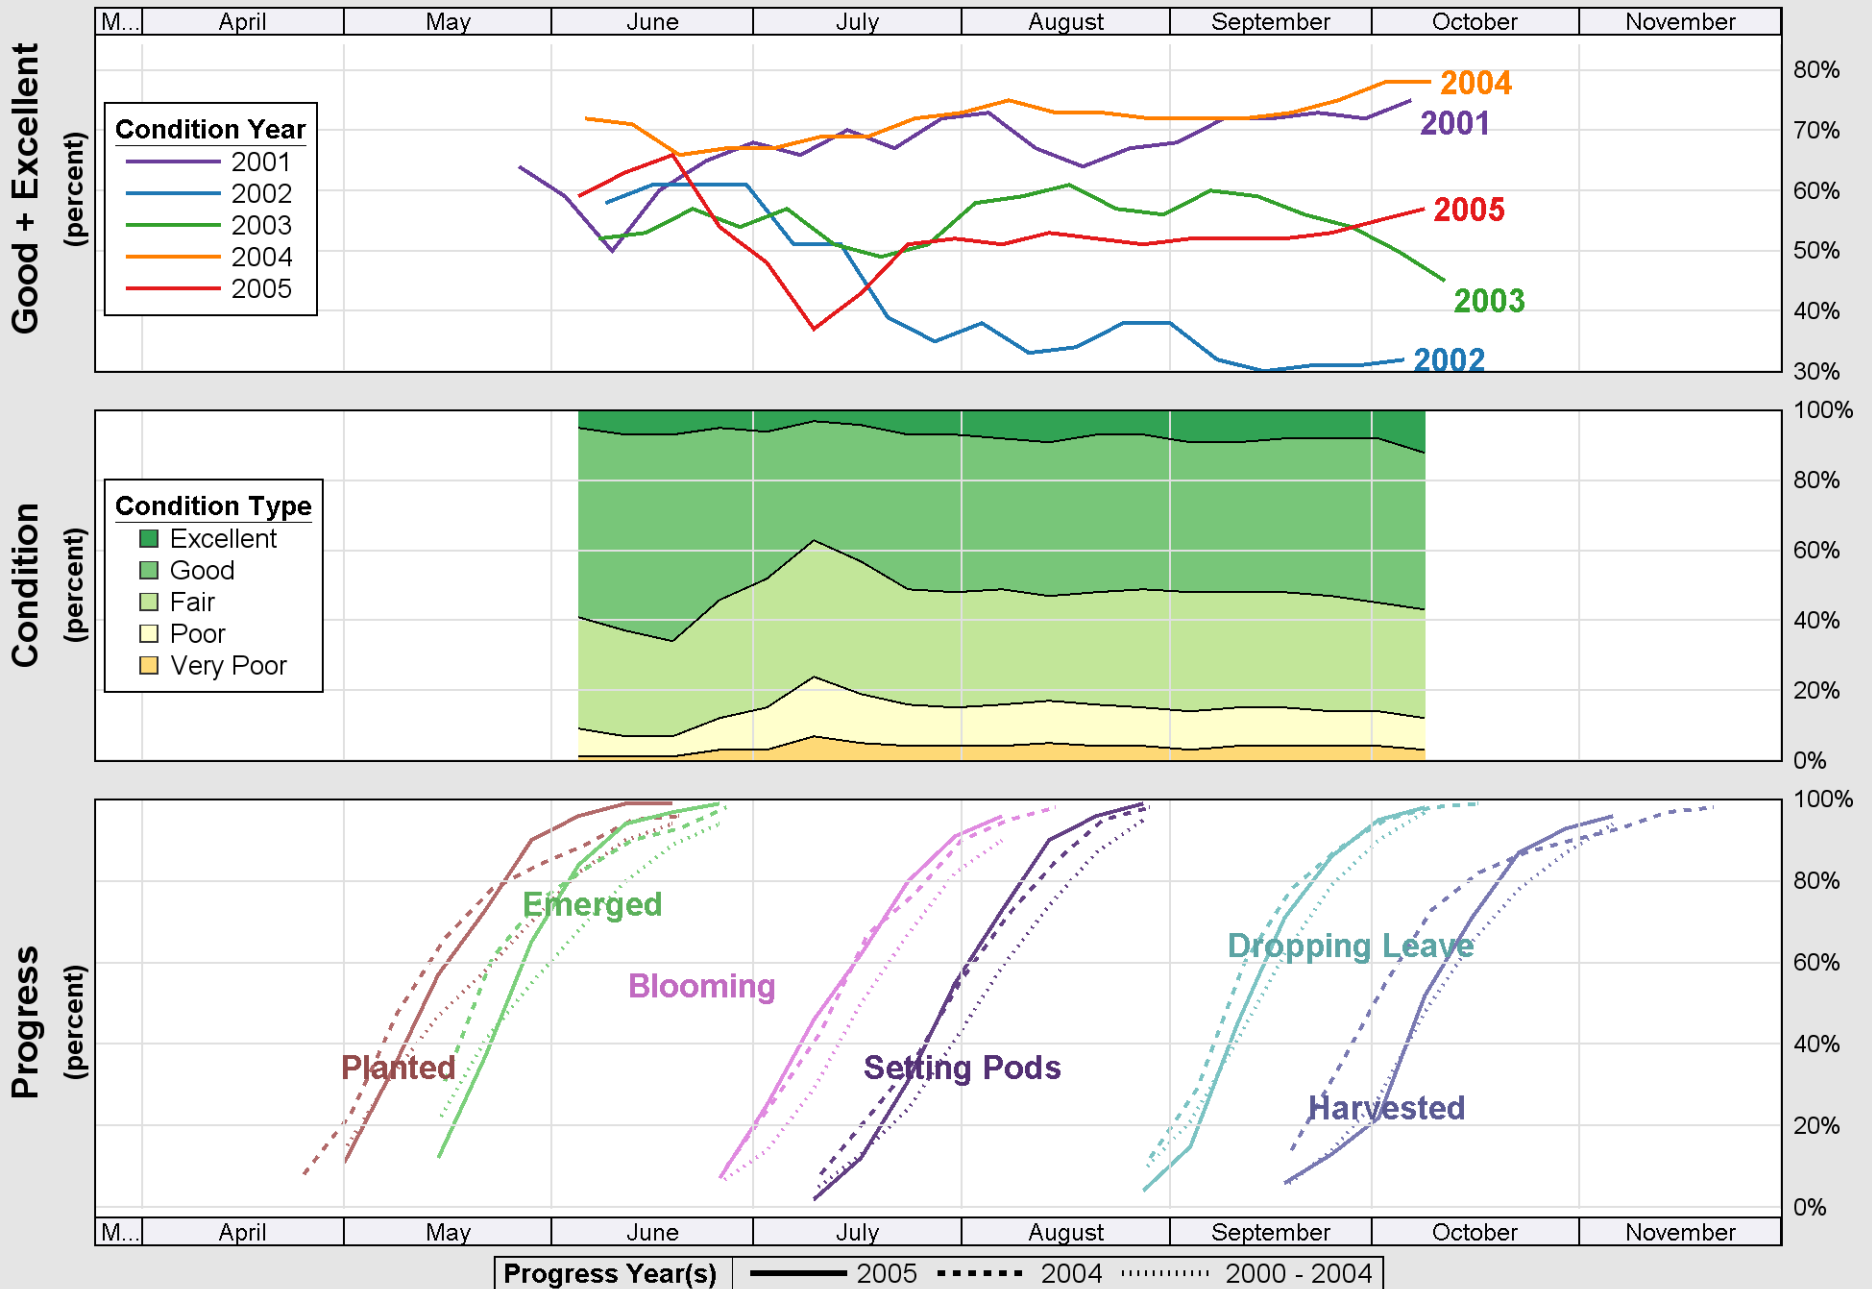

Source: National Agricultural Statistics Service (NASS), Crop Progress Report

Source: National Agricultural Statistics Service (NASS), Crop Progress Report

Crop Progress and Condition: Winter wheat in Indiana , 2005

Source: National Agricultural Statistics Service (NASS), Crop Progress Report