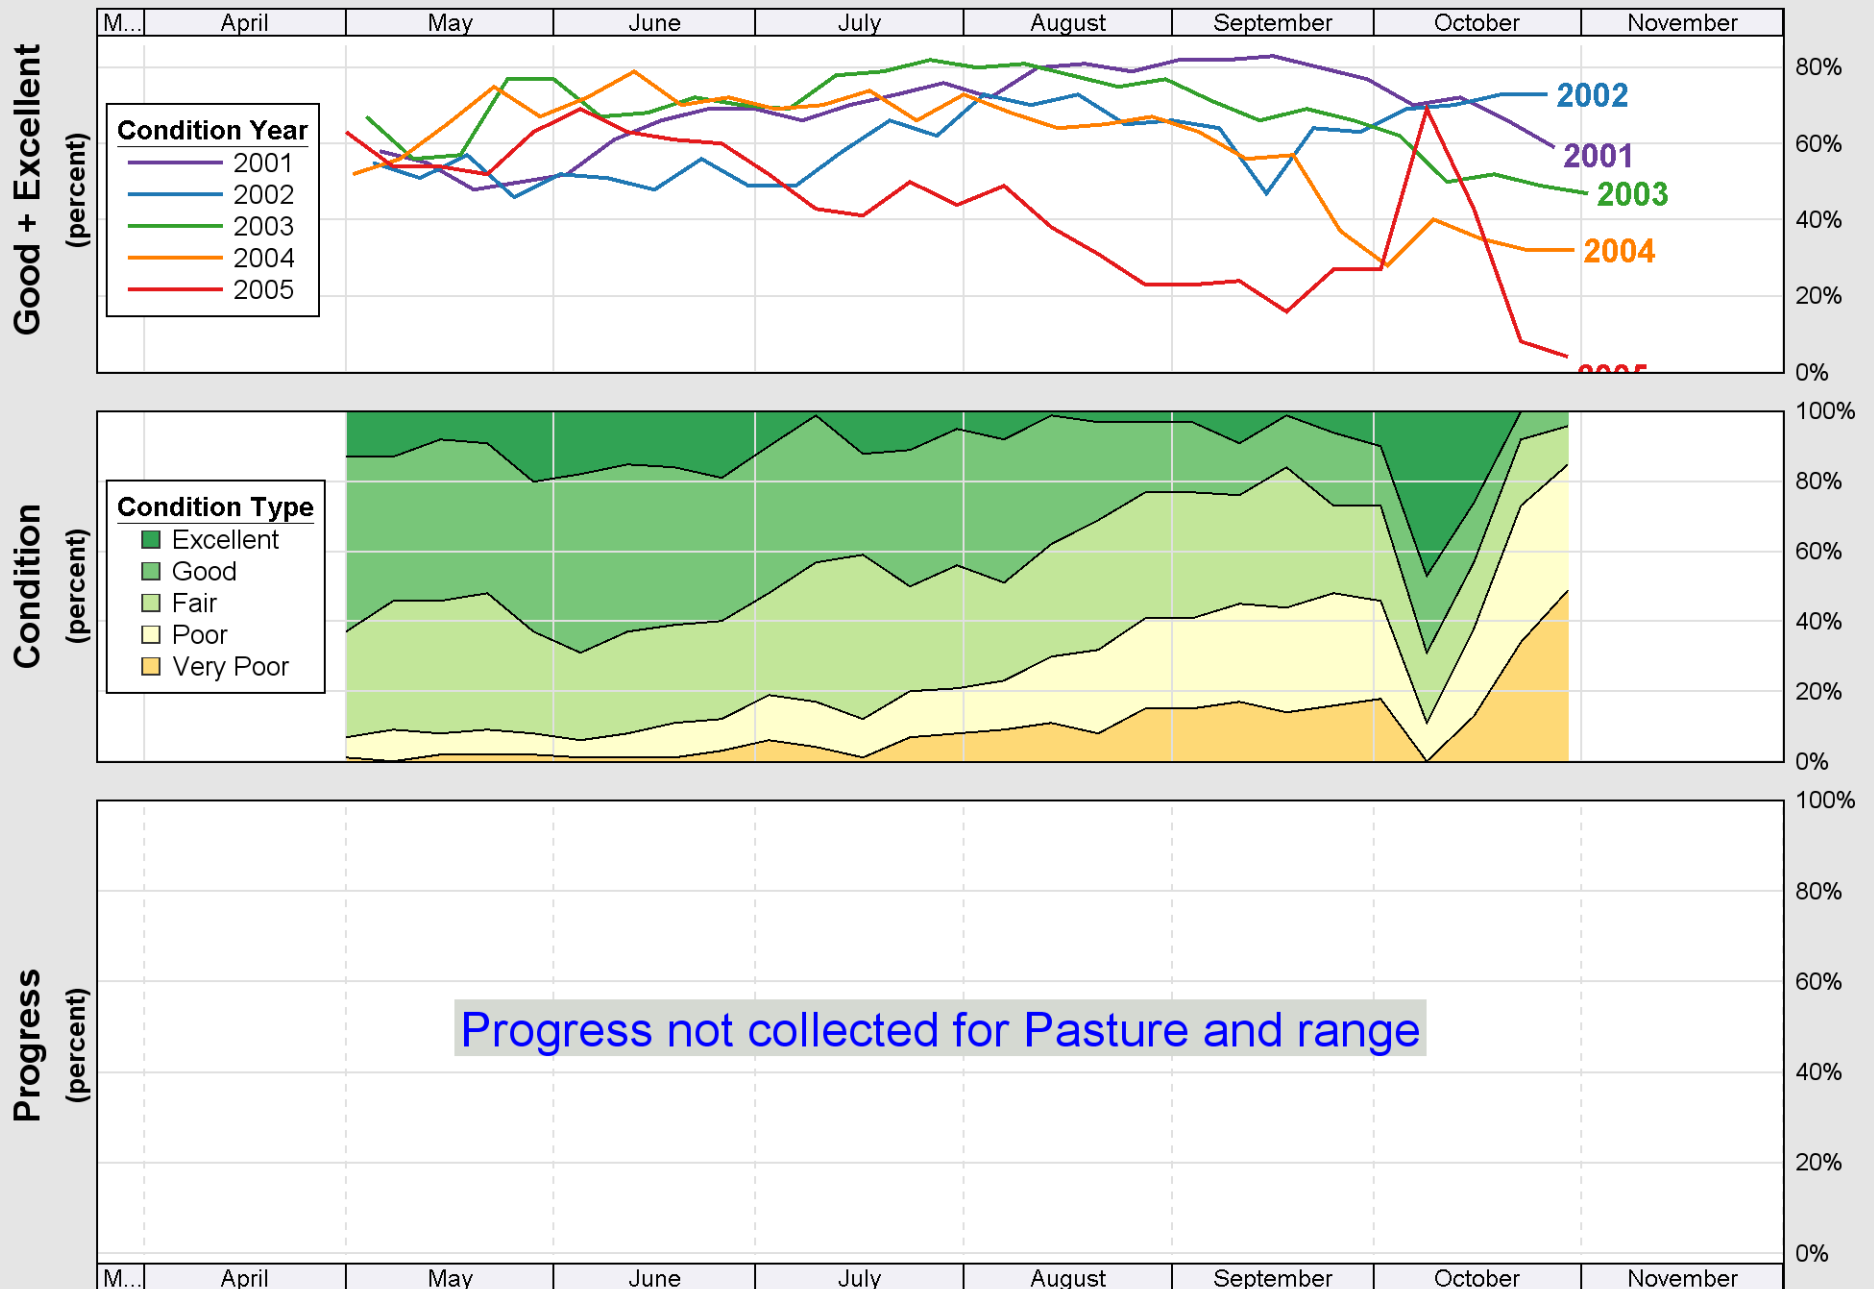

# Crop Progress and Condition: Cotton in Mississippi, 2005

Source: National Agricultural Statistics Service (NASS), Crop Progress Report

Source: National Agricultural Statistics Service (NASS), Crop Progress Report

Source: National Agricultural Statistics Service (NASS), Crop Progress Report