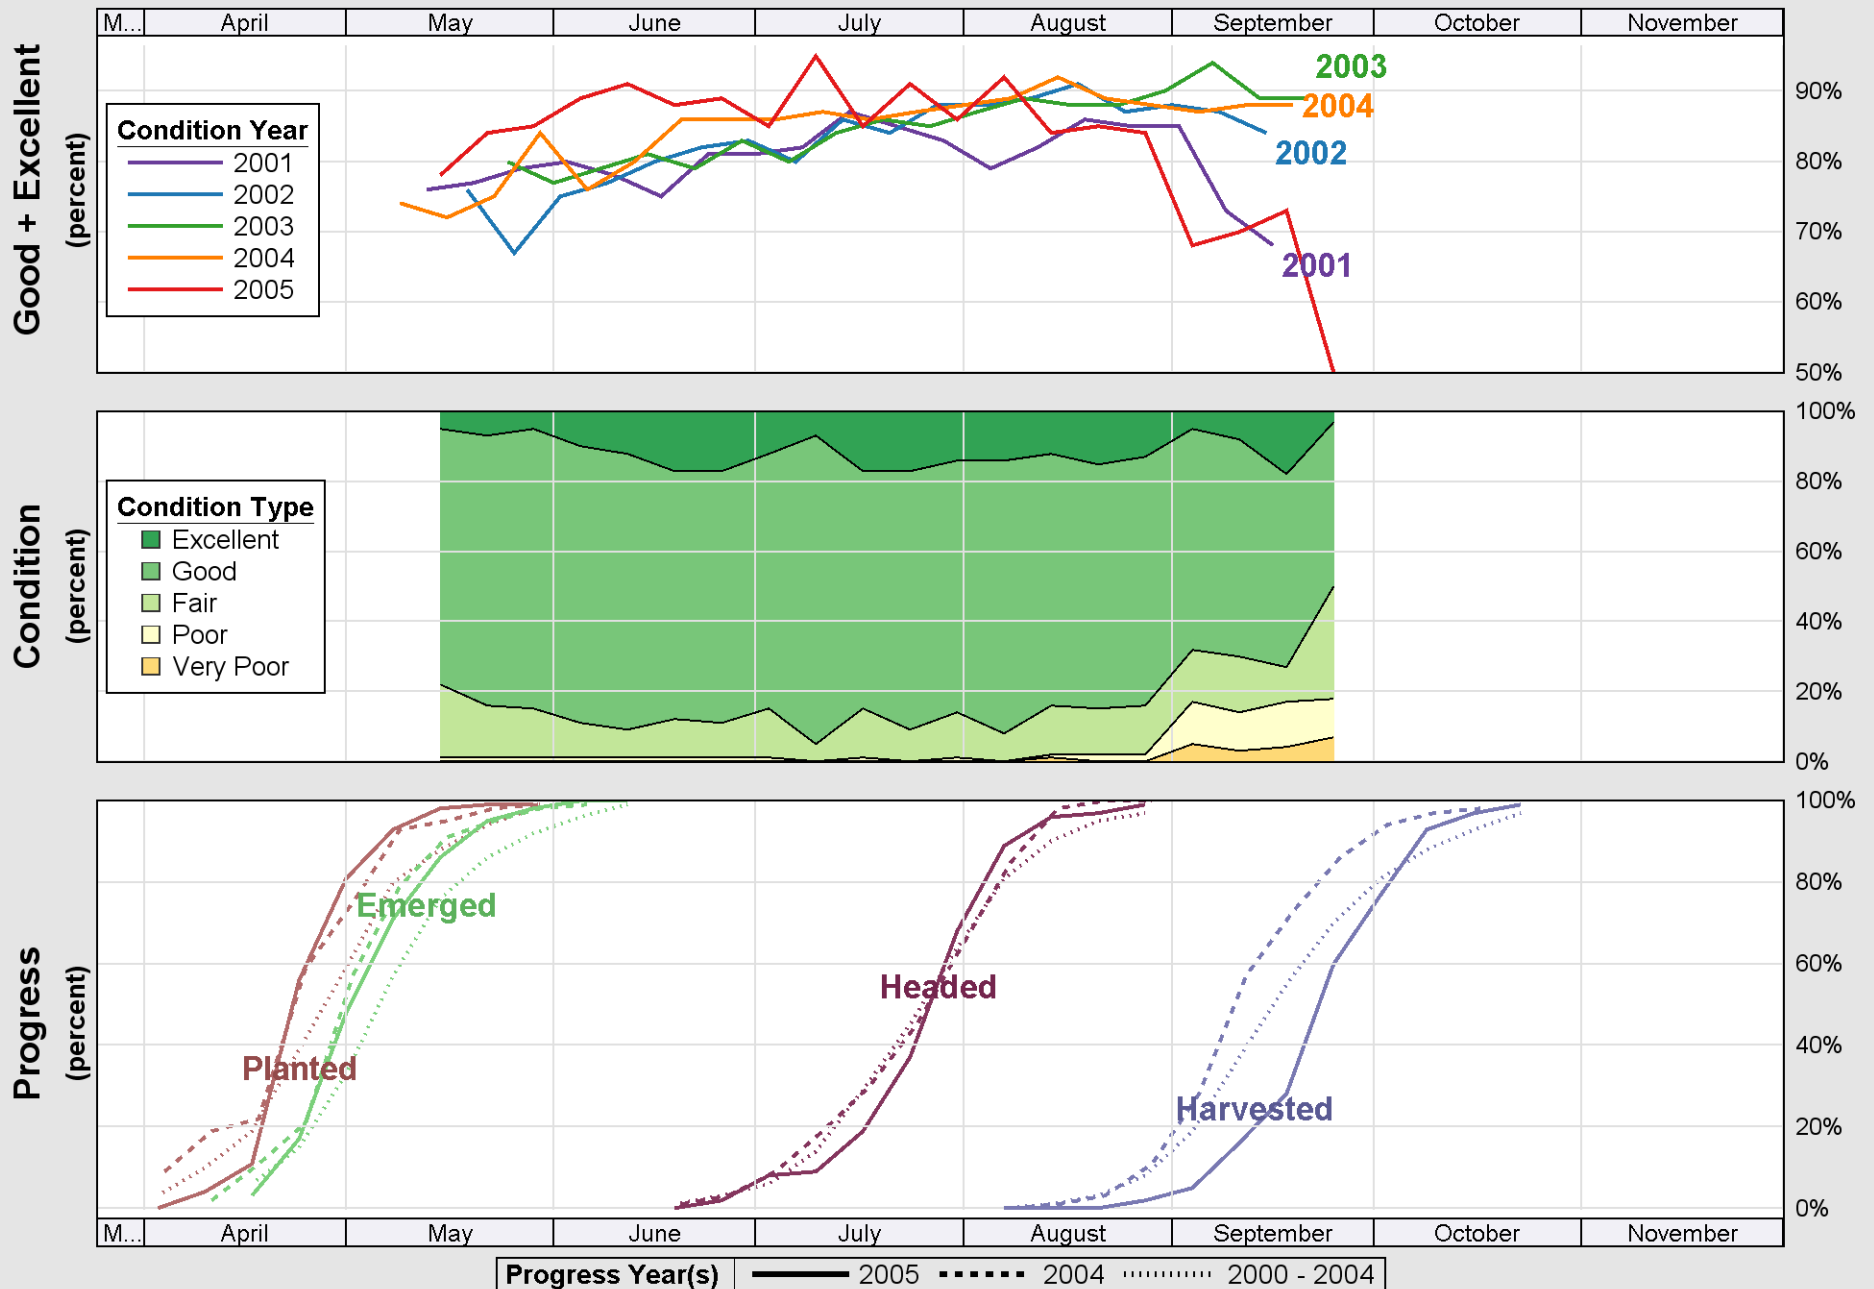

# Crop Progress and Condition: Cotton in Mississippi, 2005

Source: National Agricultural Statistics Service (NASS), Crop Progress Report

Source: National Agricultural Statistics Service (NASS), Crop Progress Report

Source: National Agricultural Statistics Service (NASS), Crop Progress Report