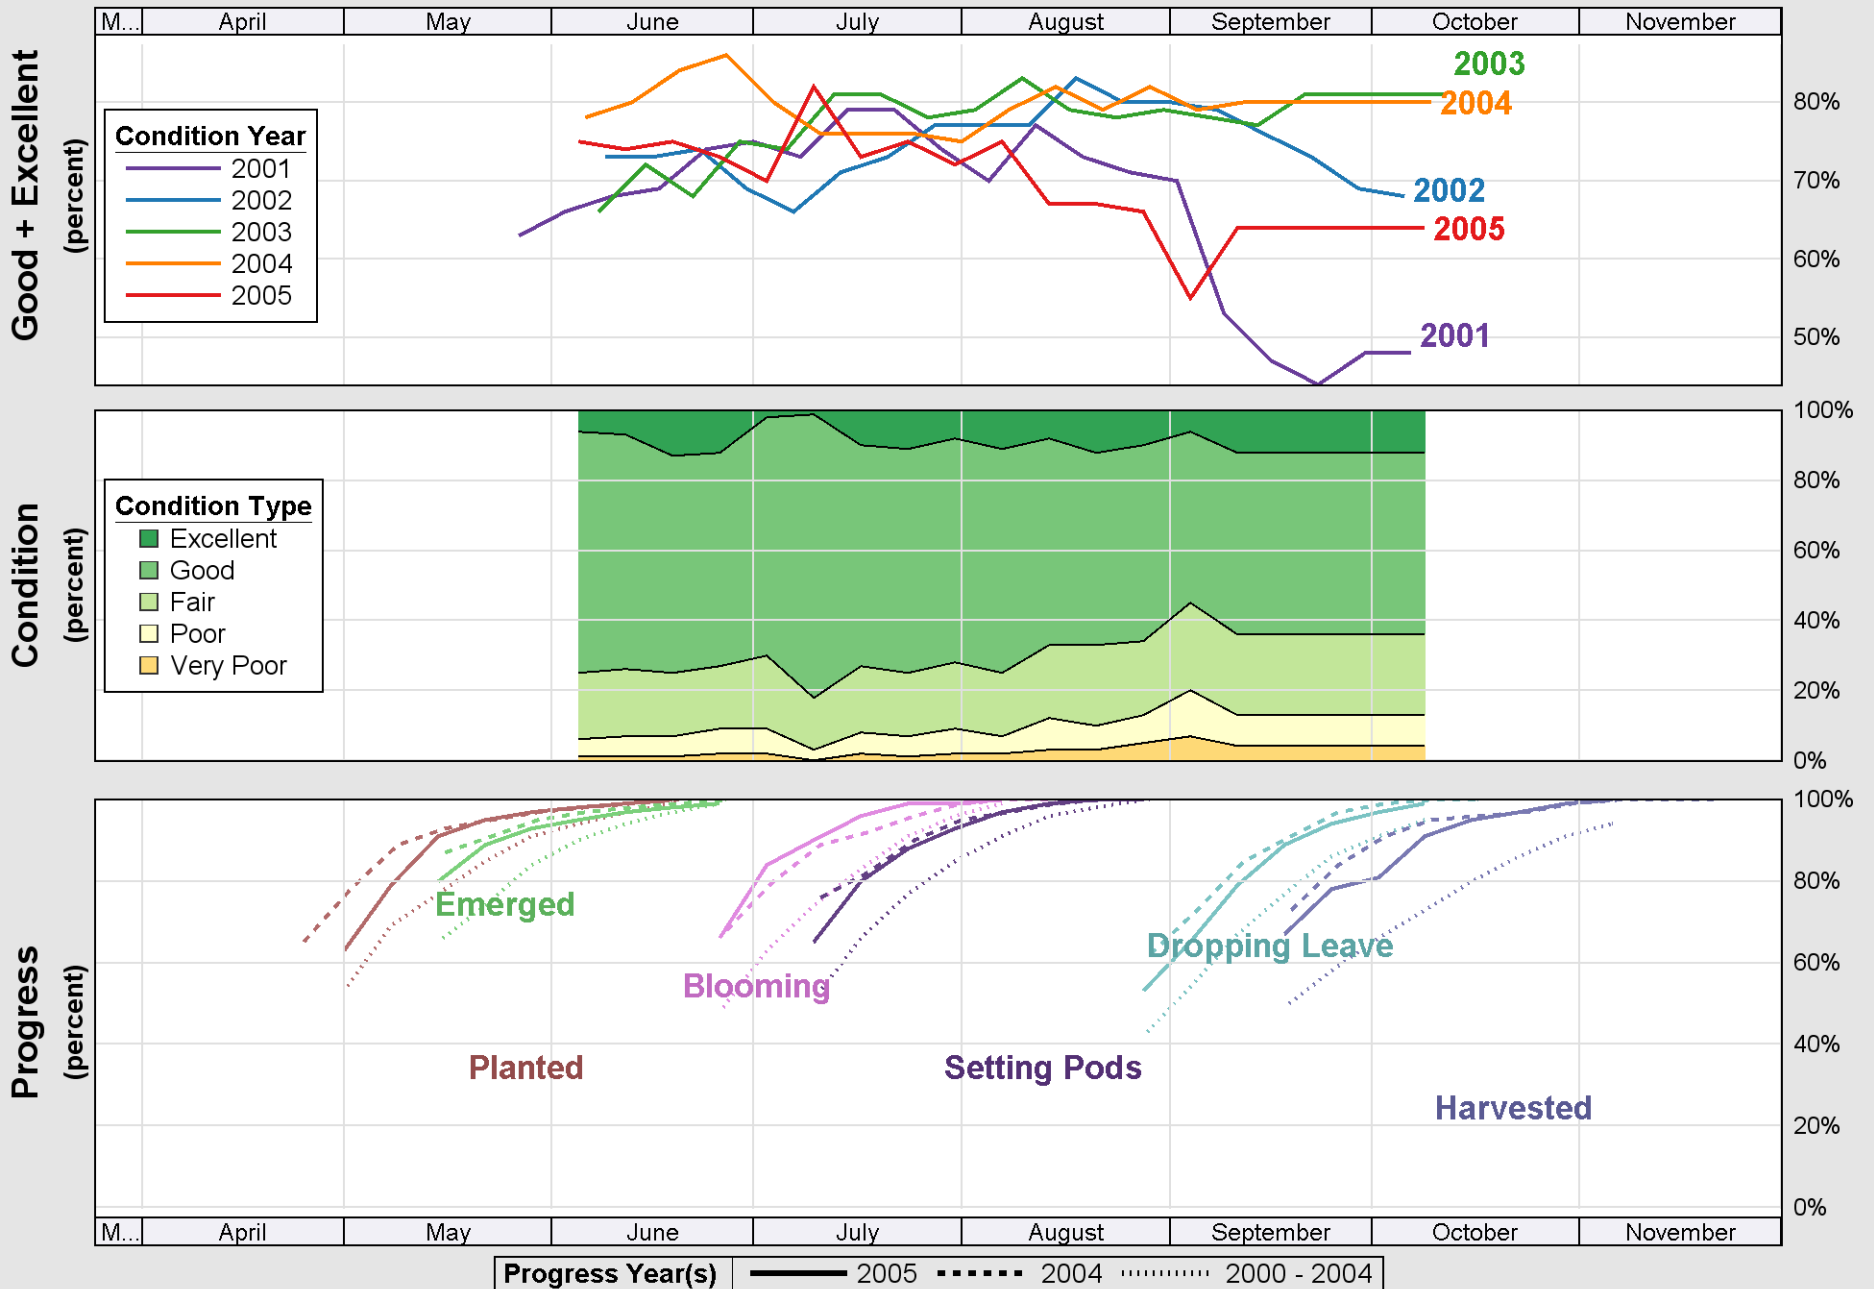

# Crop Progress and Condition: Cotton in Mississippi, 2005

Source: National Agricultural Statistics Service (NASS), Crop Progress Report

Source: National Agricultural Statistics Service (NASS), Crop Progress Report

Source: National Agricultural Statistics Service (NASS), Crop Progress Report