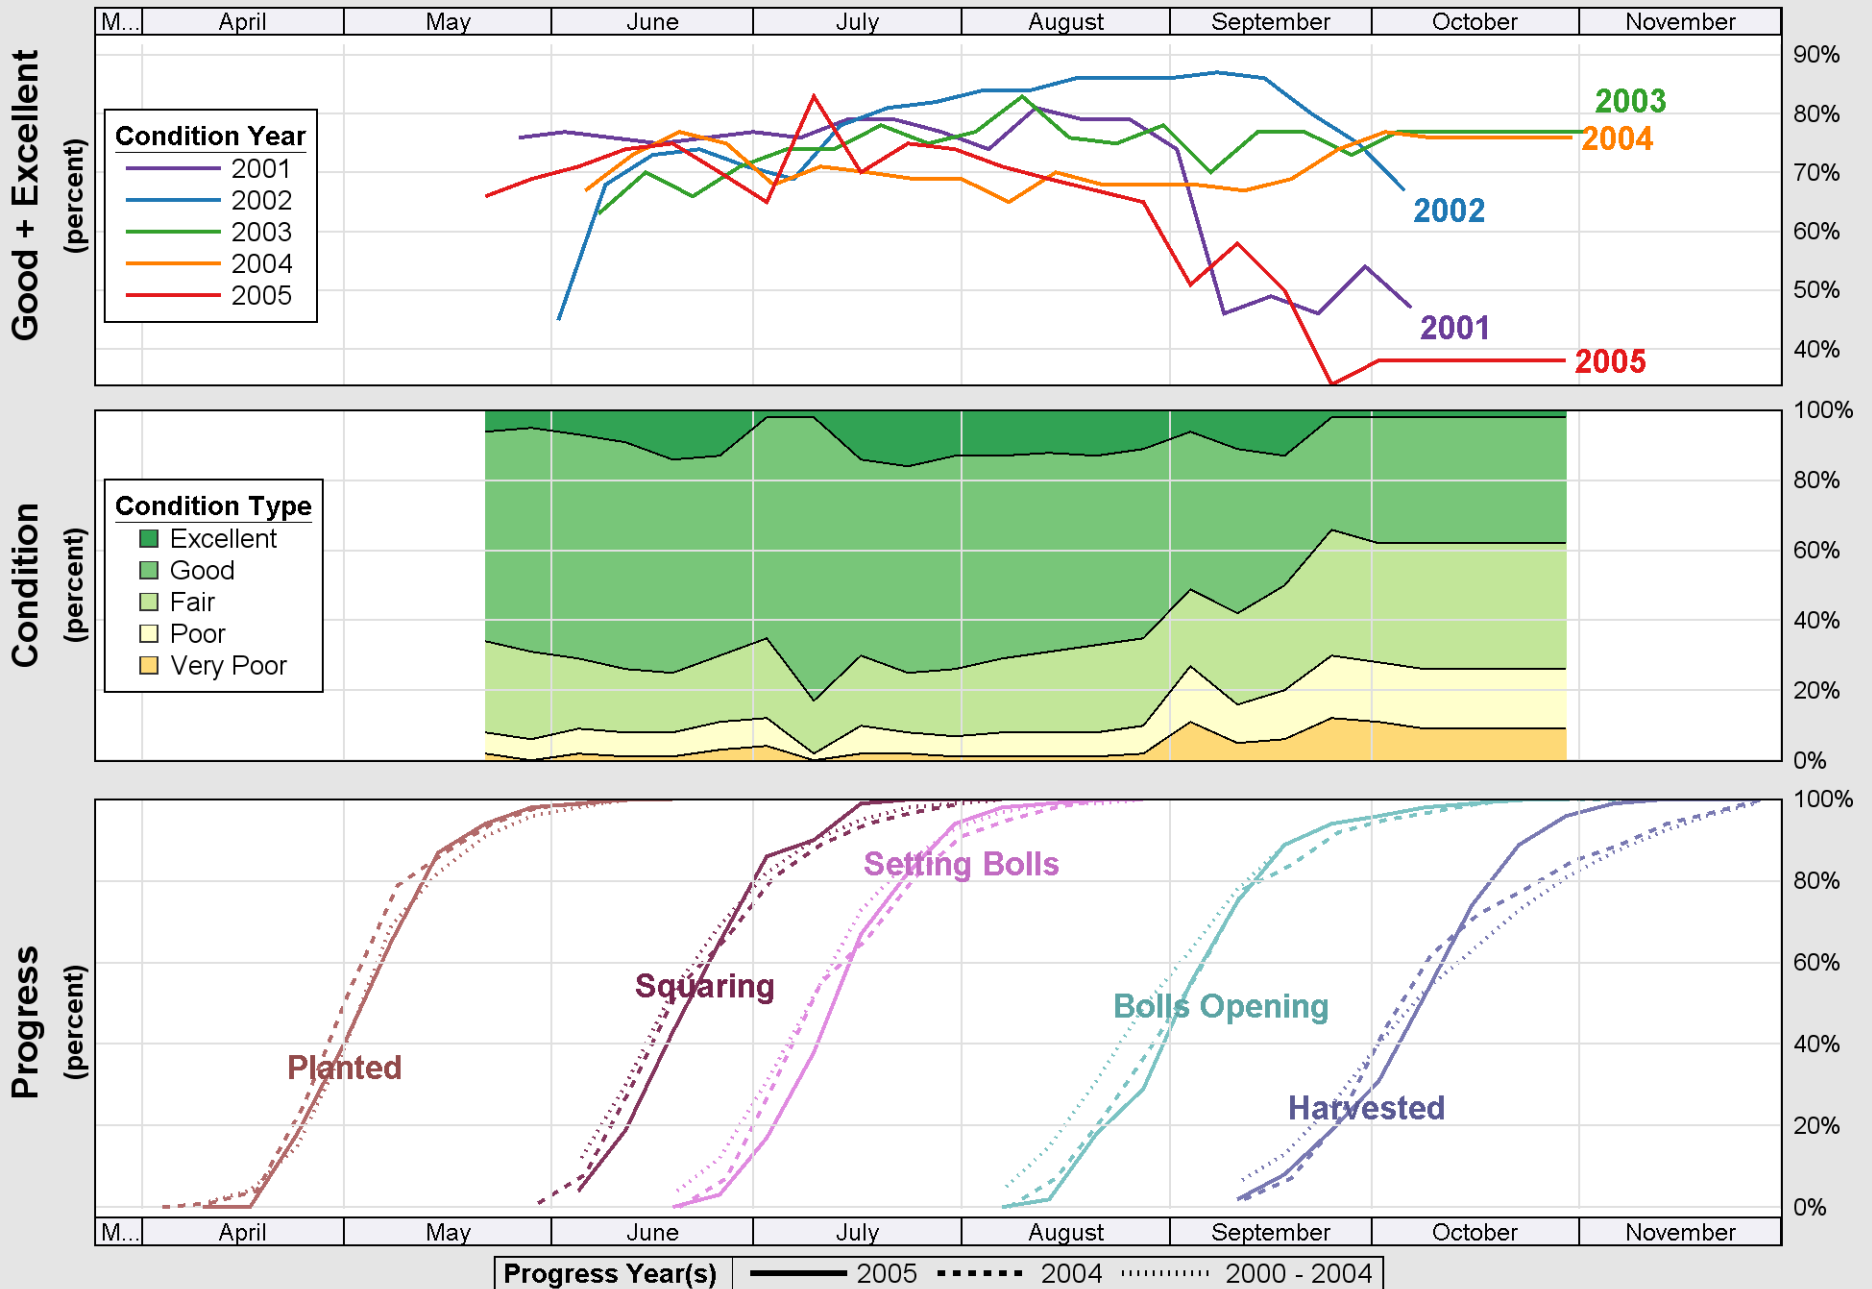

# Crop Progress and Condition: Cotton in Mississippi, 2005

Source: National Agricultural Statistics Service (NASS), Crop Progress Report

Source: National Agricultural Statistics Service (NASS), Crop Progress Report

Source: National Agricultural Statistics Service (NASS), Crop Progress Report