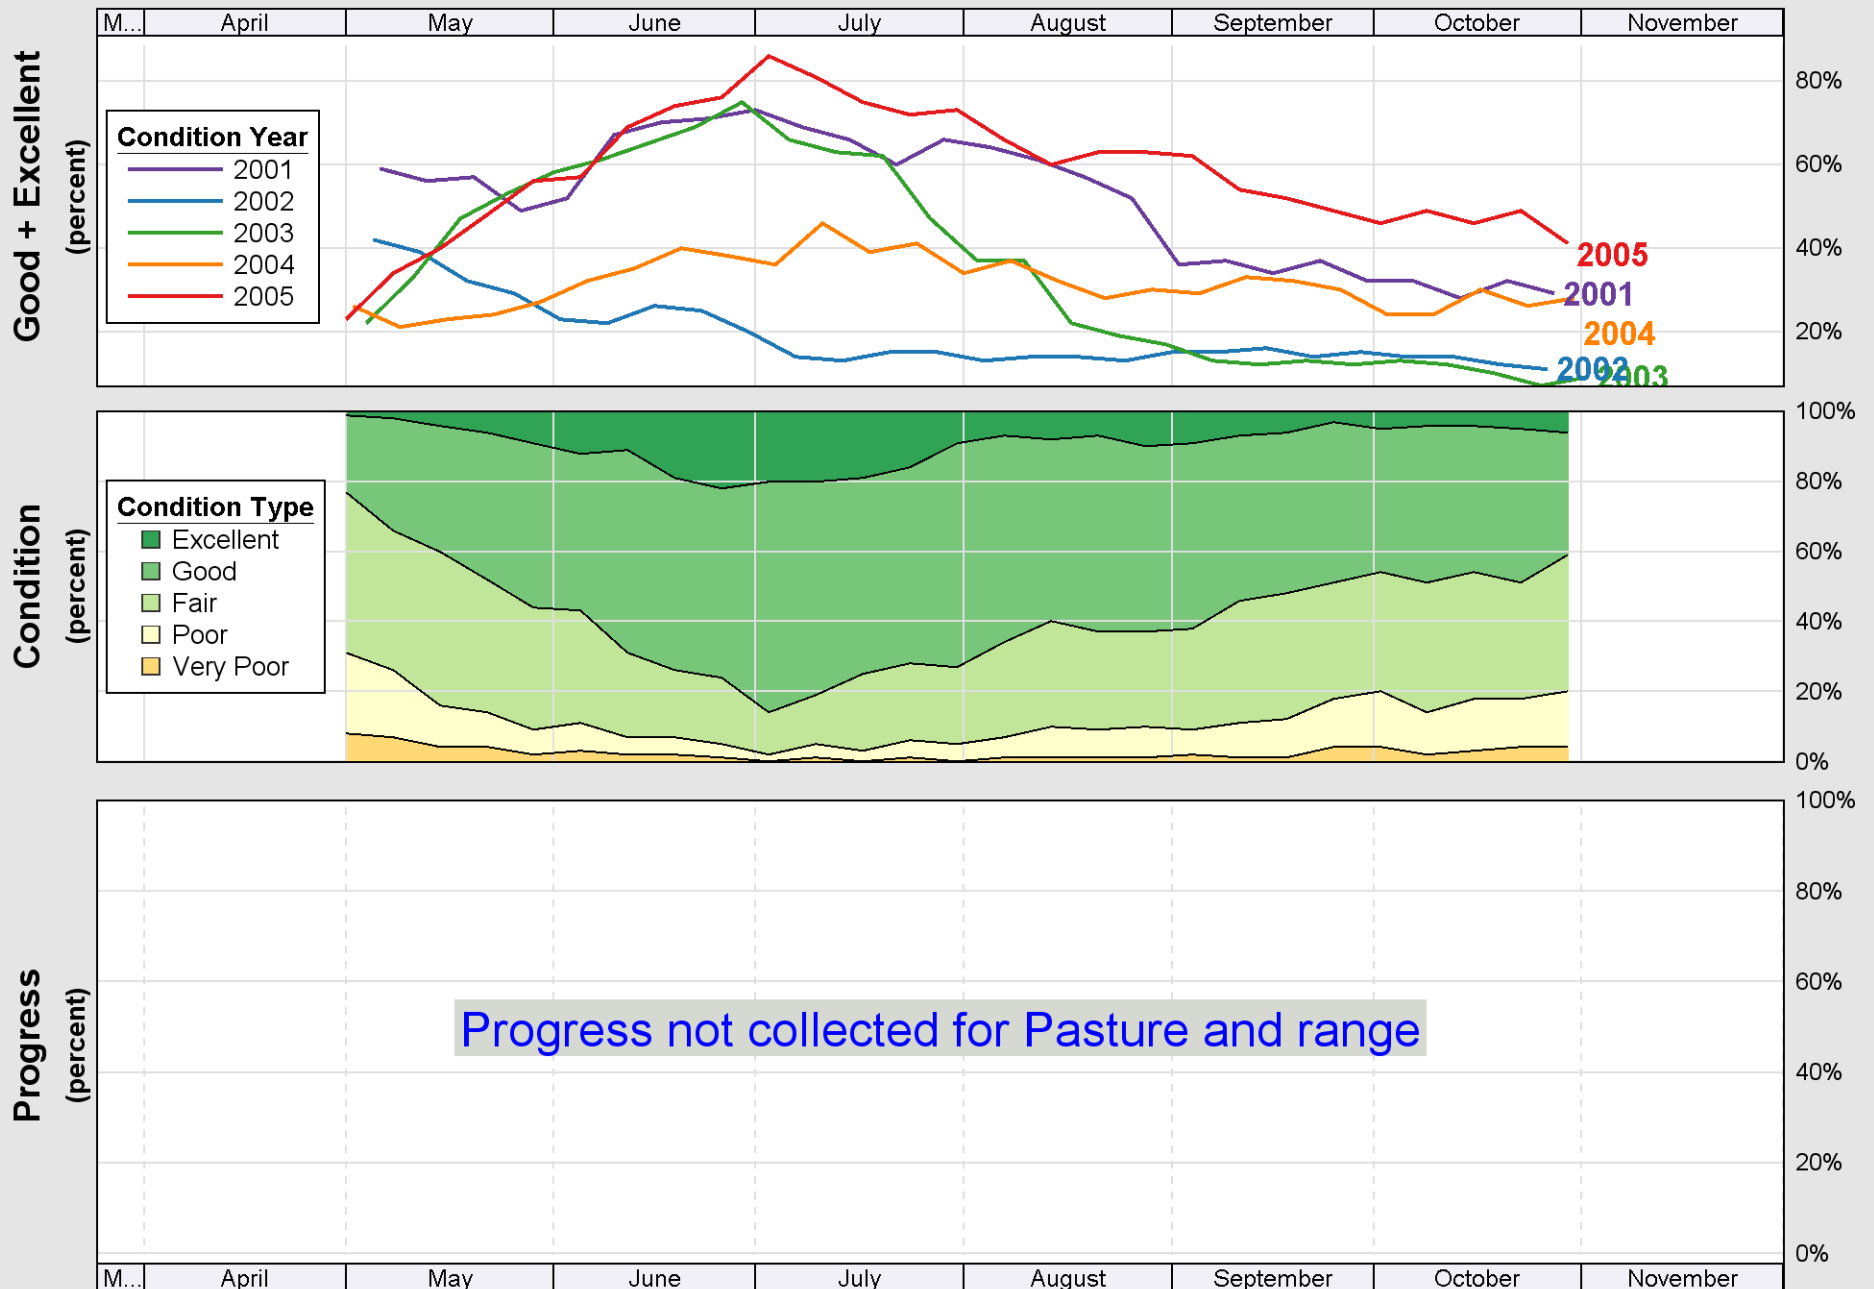

Source: National Agricultural Statistics Service (NASS), Crop Progress Report

# Crop Progress and Condition: Corn in North Dakota , 2005

Source: National Agricultural Statistics Service (NASS), Crop Progress Report

Source: National Agricultural Statistics Service (NASS), Crop Progress Report

Source: National Agricultural Statistics Service (NASS), Crop Progress Report

Source: National Agricultural Statistics Service (NASS), Crop Progress Report