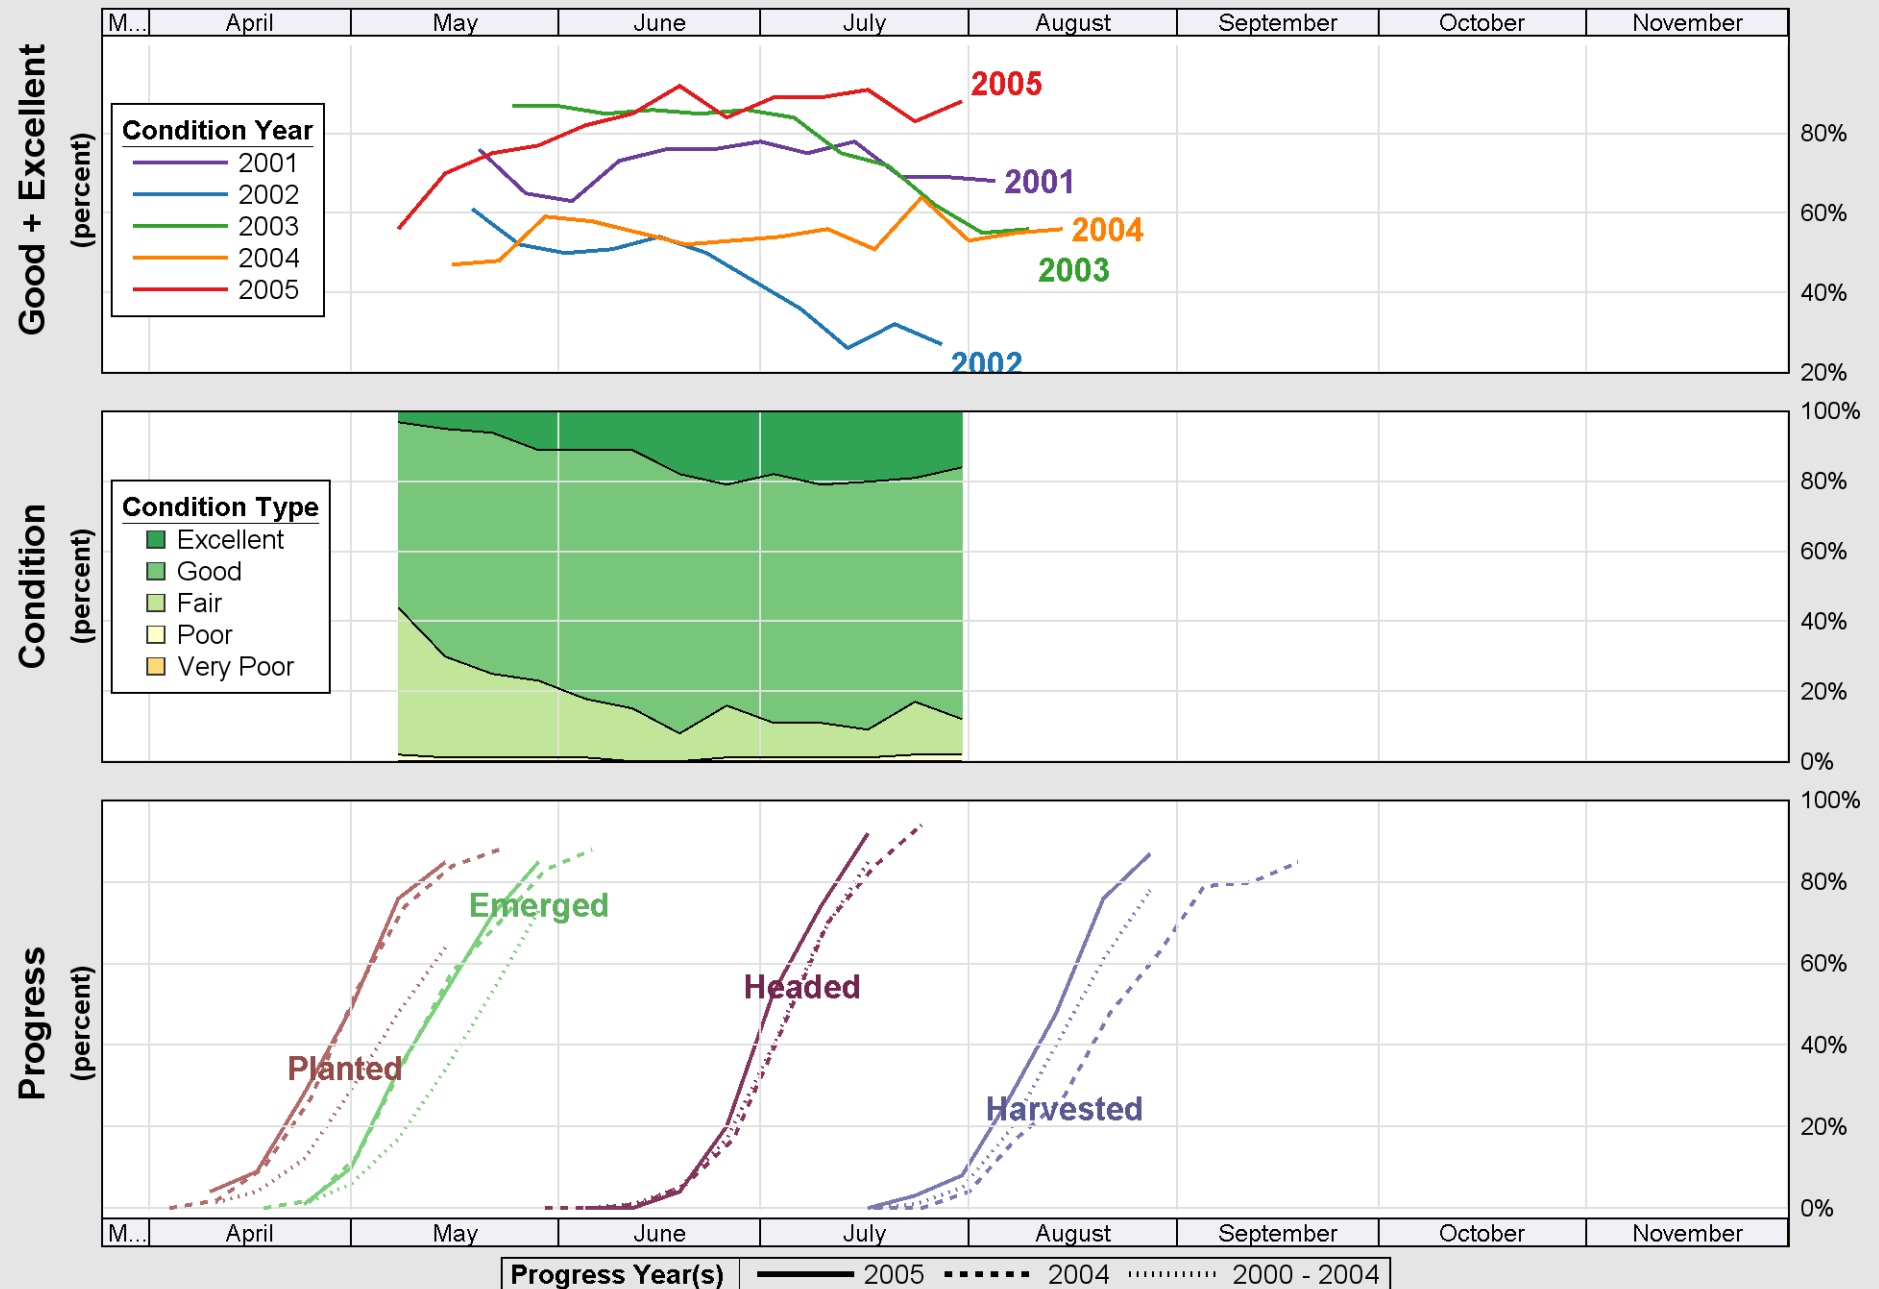

Source: National Agricultural Statistics Service (NASS), Crop Progress Report

# Crop Progress and Condition: Corn in North Dakota , 2005

Source: National Agricultural Statistics Service (NASS), Crop Progress Report

Source: National Agricultural Statistics Service (NASS), Crop Progress Report

Source: National Agricultural Statistics Service (NASS), Crop Progress Report

Source: National Agricultural Statistics Service (NASS), Crop Progress Report