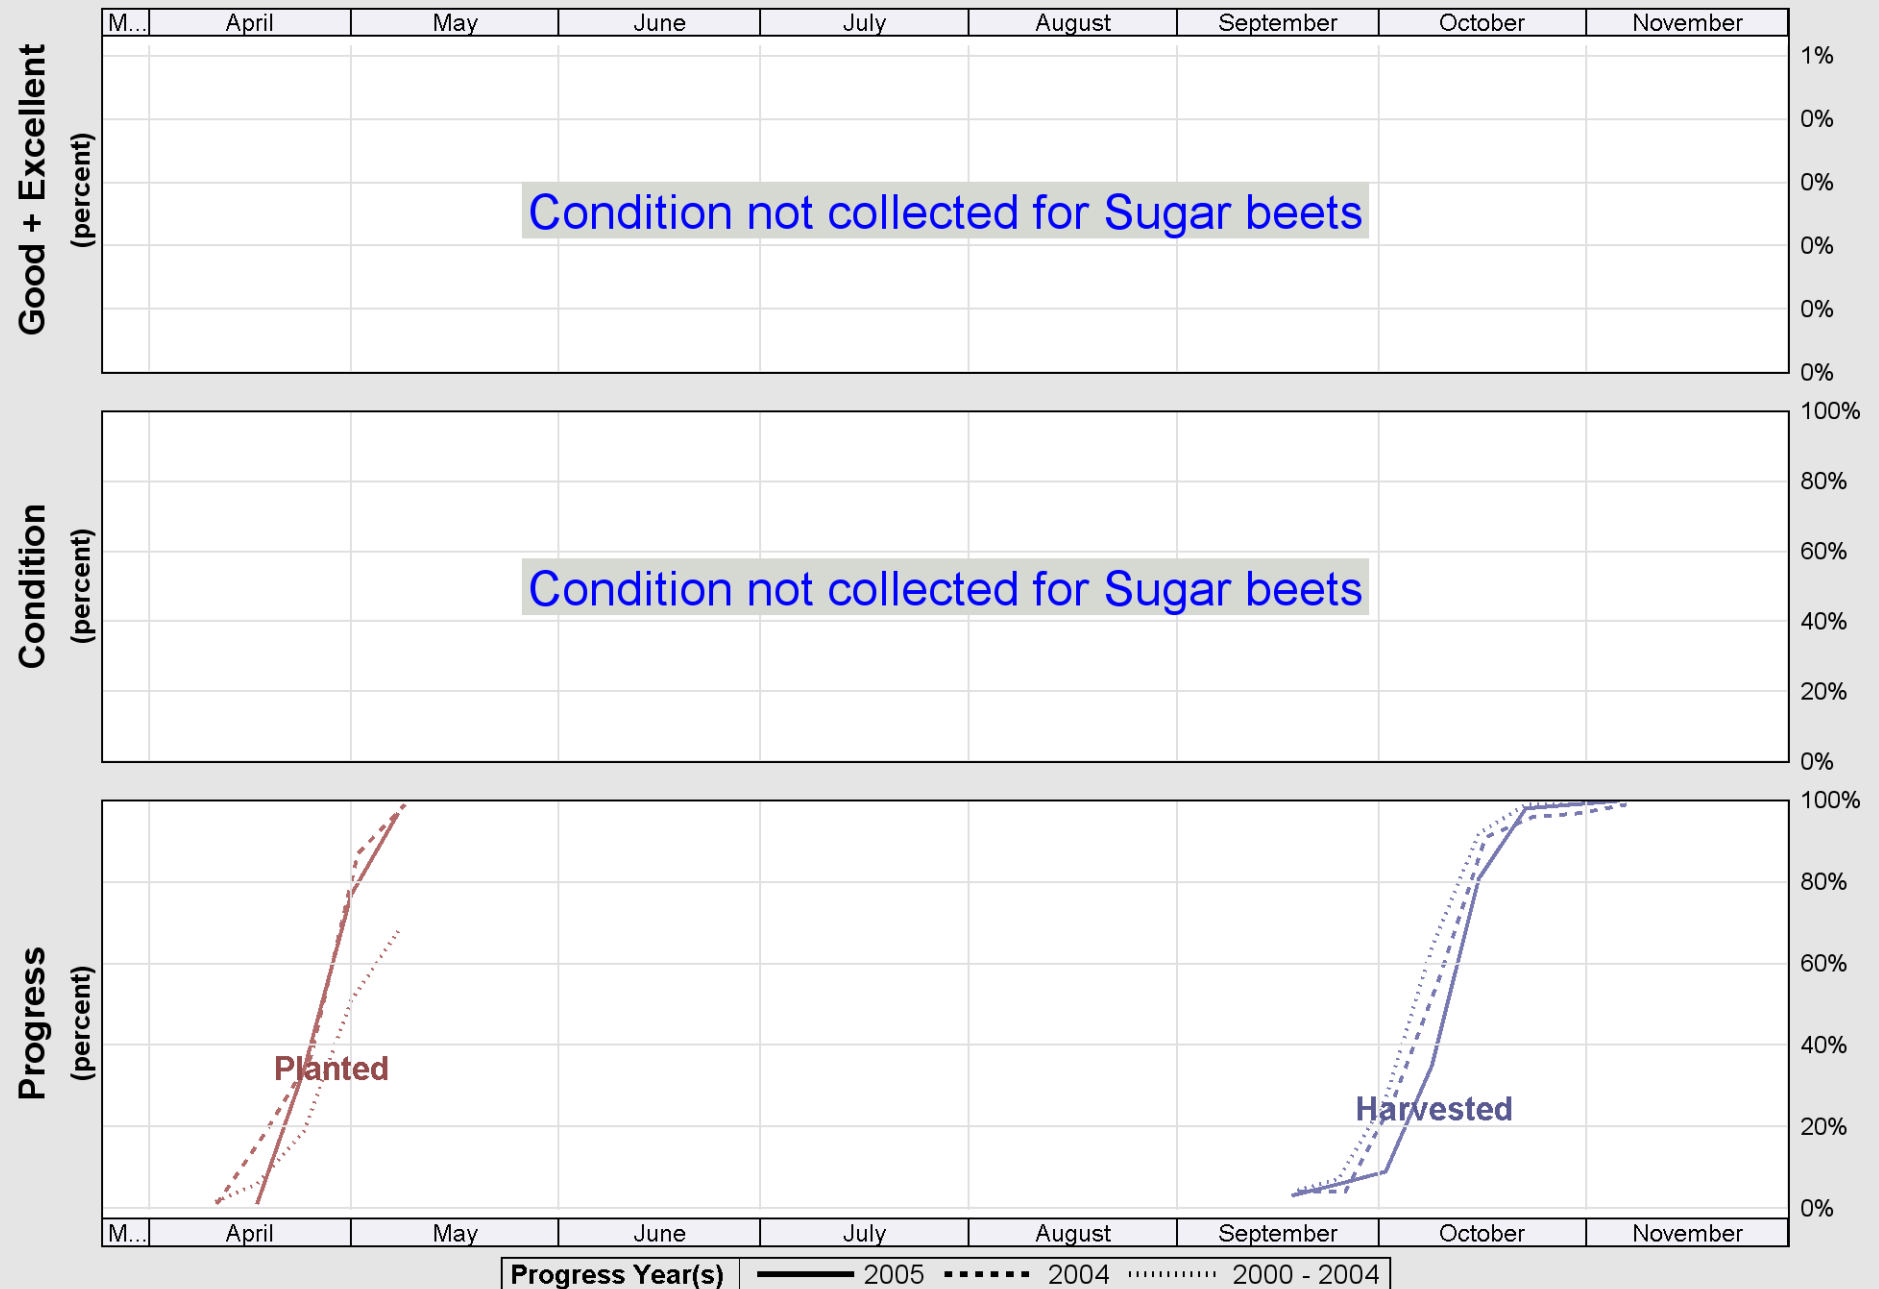

# Crop Progress and Condition: Corn in North Dakota , 2005

Source: National Agricultural Statistics Service (NASS), Crop Progress Report

Source: National Agricultural Statistics Service (NASS), Crop Progress Report

Source: National Agricultural Statistics Service (NASS), Crop Progress Report

Source: National Agricultural Statistics Service (NASS), Crop Progress Report