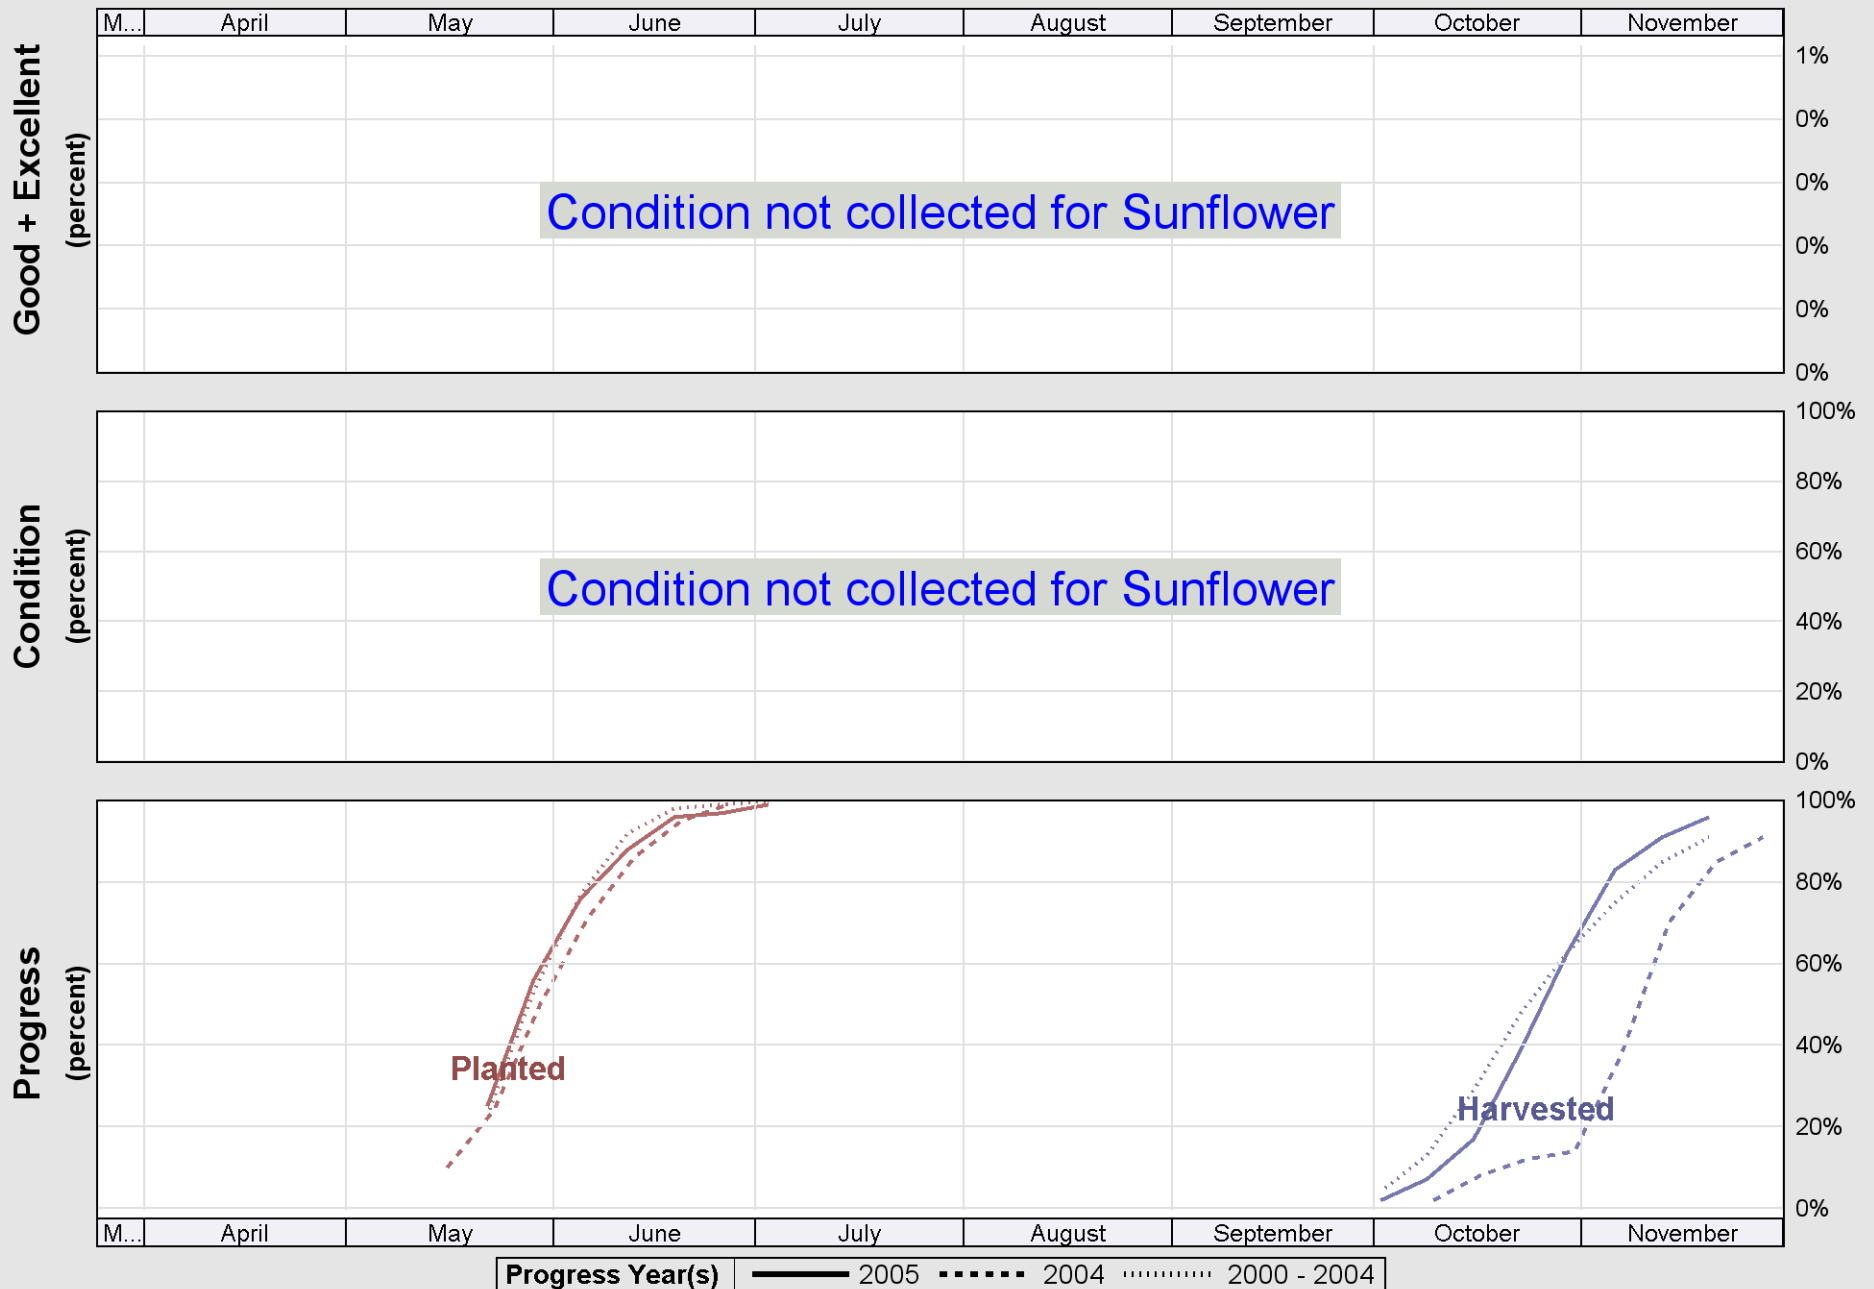

# Crop Progress and Condition: Corn in North Dakota , 2005

Source: National Agricultural Statistics Service (NASS), Crop Progress Report

Source: National Agricultural Statistics Service (NASS), Crop Progress Report

Source: National Agricultural Statistics Service (NASS), Crop Progress Report

Source: National Agricultural Statistics Service (NASS), Crop Progress Report