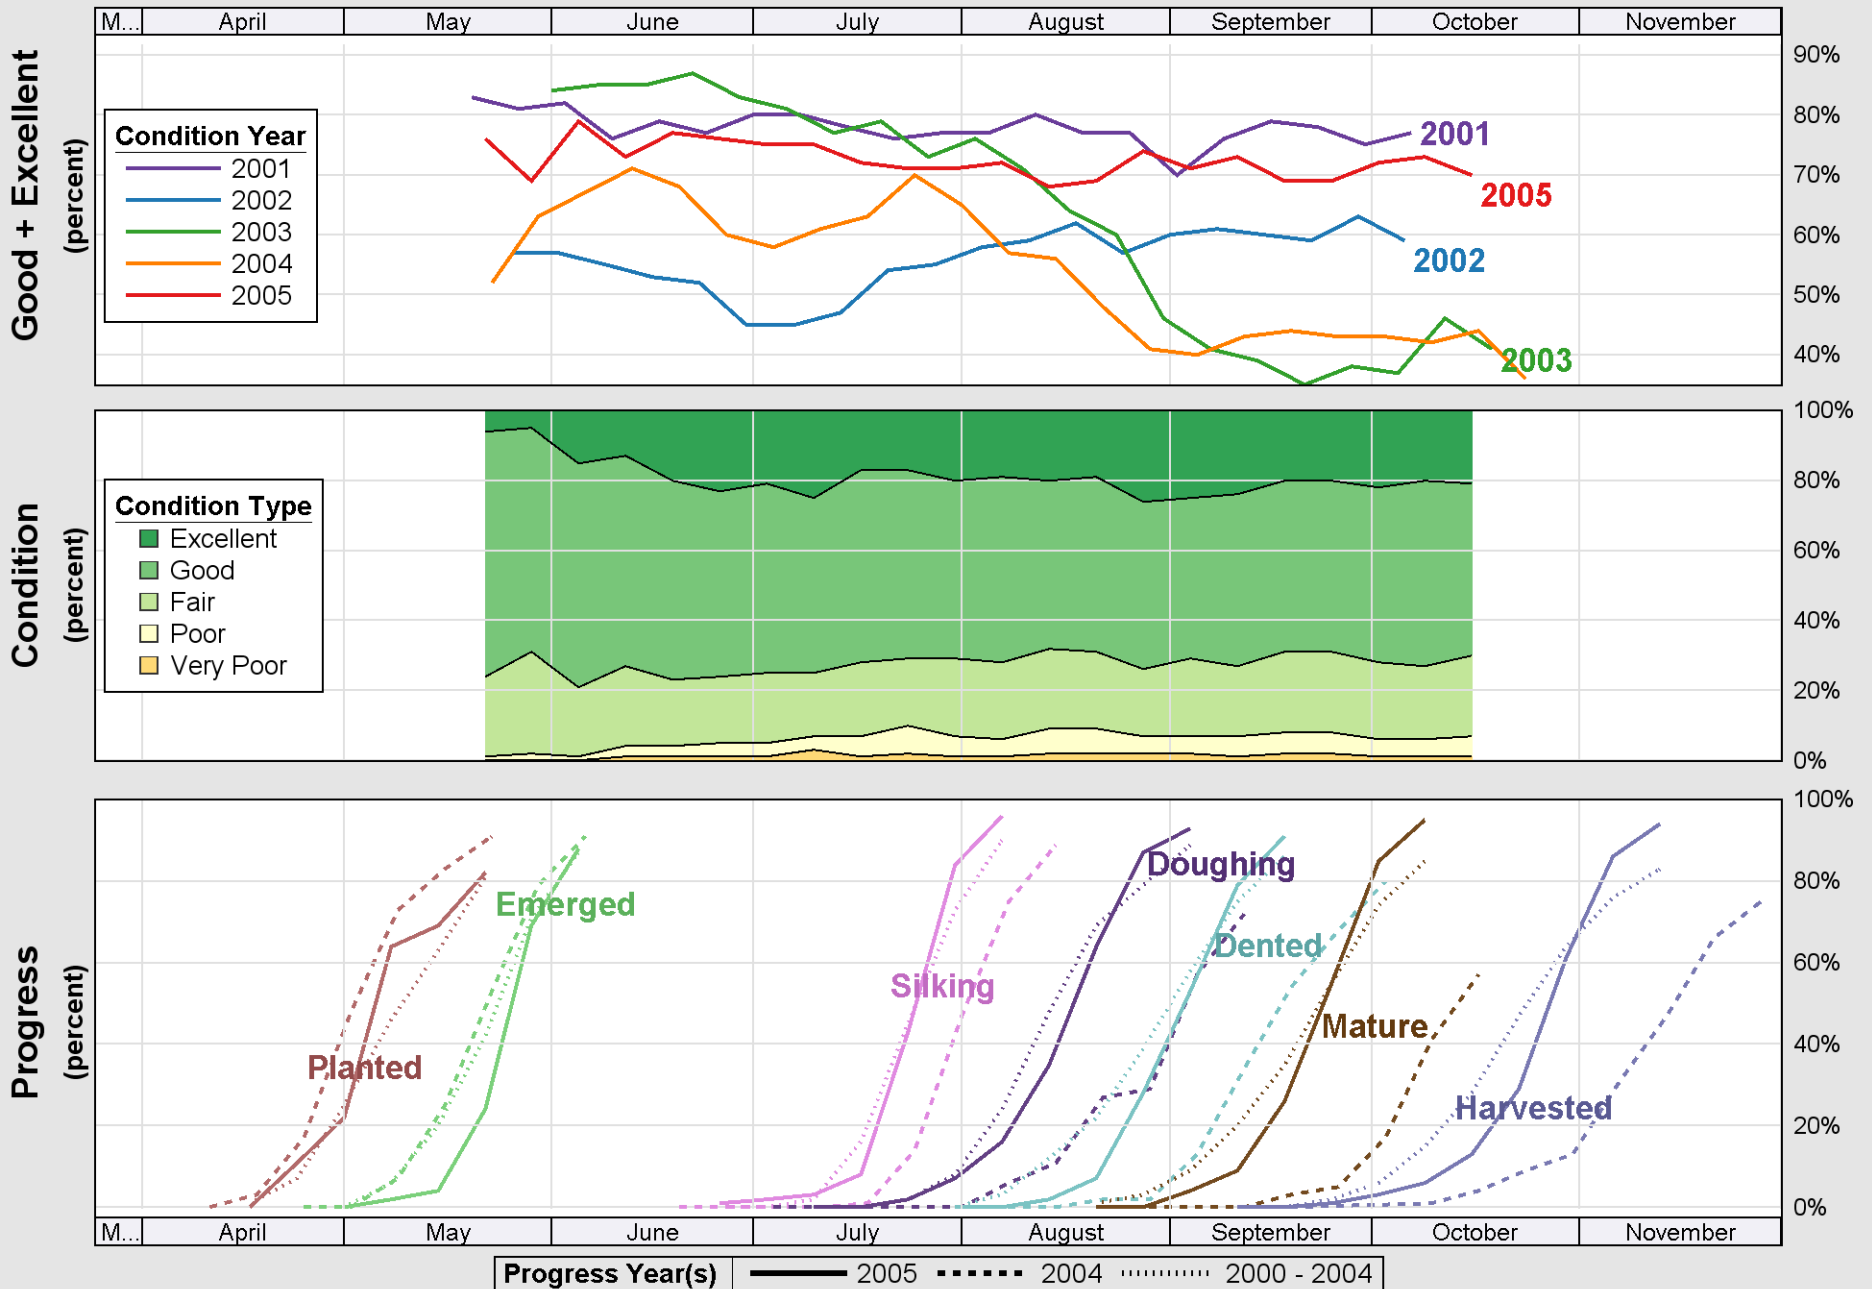

Source: National Agricultural Statistics Service (NASS), Crop Progress Report

# Crop Progress and Condition: Corn in North Dakota , 2005

Source: National Agricultural Statistics Service (NASS), Crop Progress Report

Source: National Agricultural Statistics Service (NASS), Crop Progress Report

Source: National Agricultural Statistics Service (NASS), Crop Progress Report

Source: National Agricultural Statistics Service (NASS), Crop Progress Report