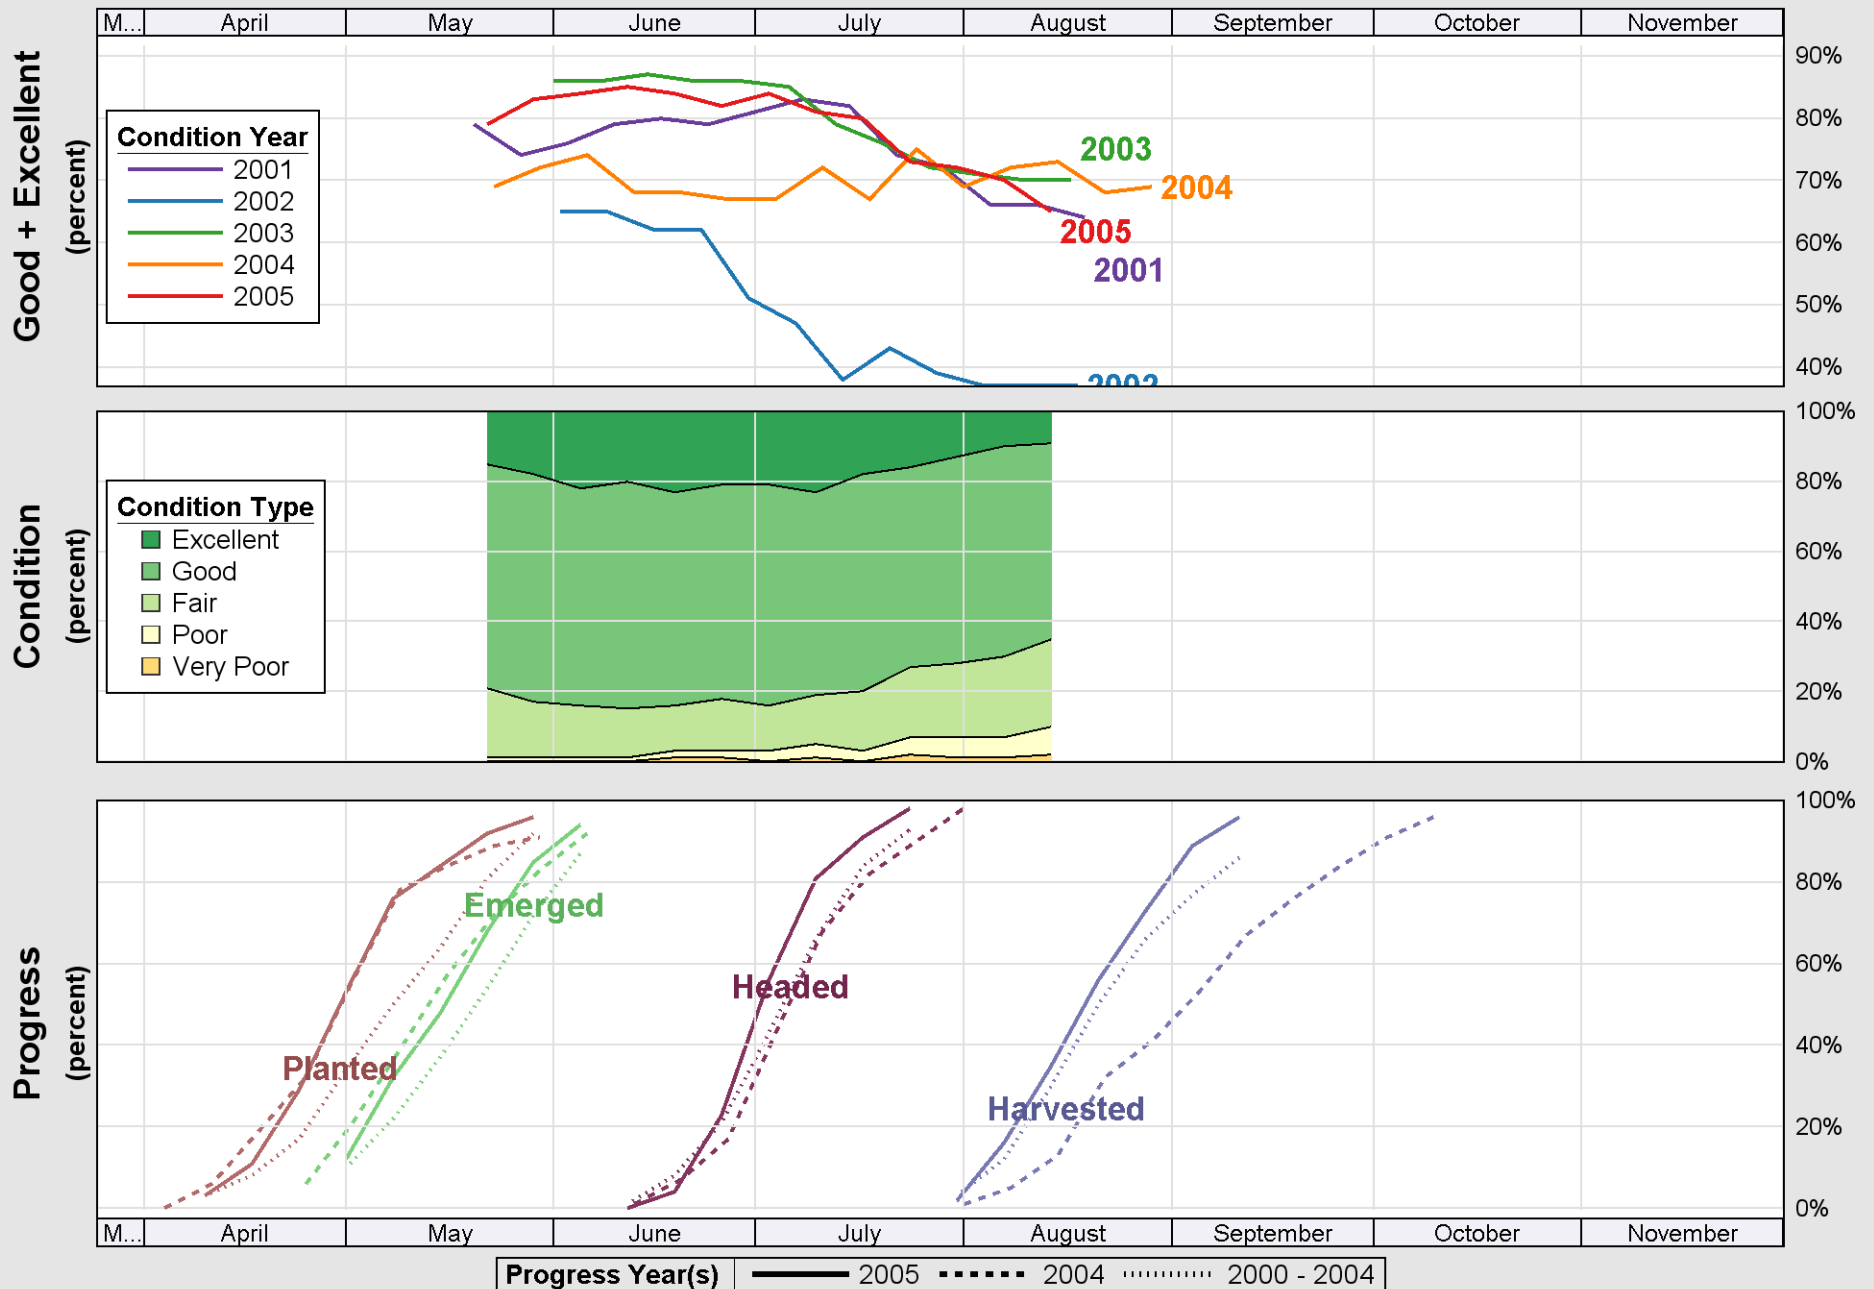

Source: National Agricultural Statistics Service (NASS), Crop Progress Report

# Crop Progress and Condition: Corn in North Dakota , 2005

Source: National Agricultural Statistics Service (NASS), Crop Progress Report

Source: National Agricultural Statistics Service (NASS), Crop Progress Report

Source: National Agricultural Statistics Service (NASS), Crop Progress Report

Source: National Agricultural Statistics Service (NASS), Crop Progress Report