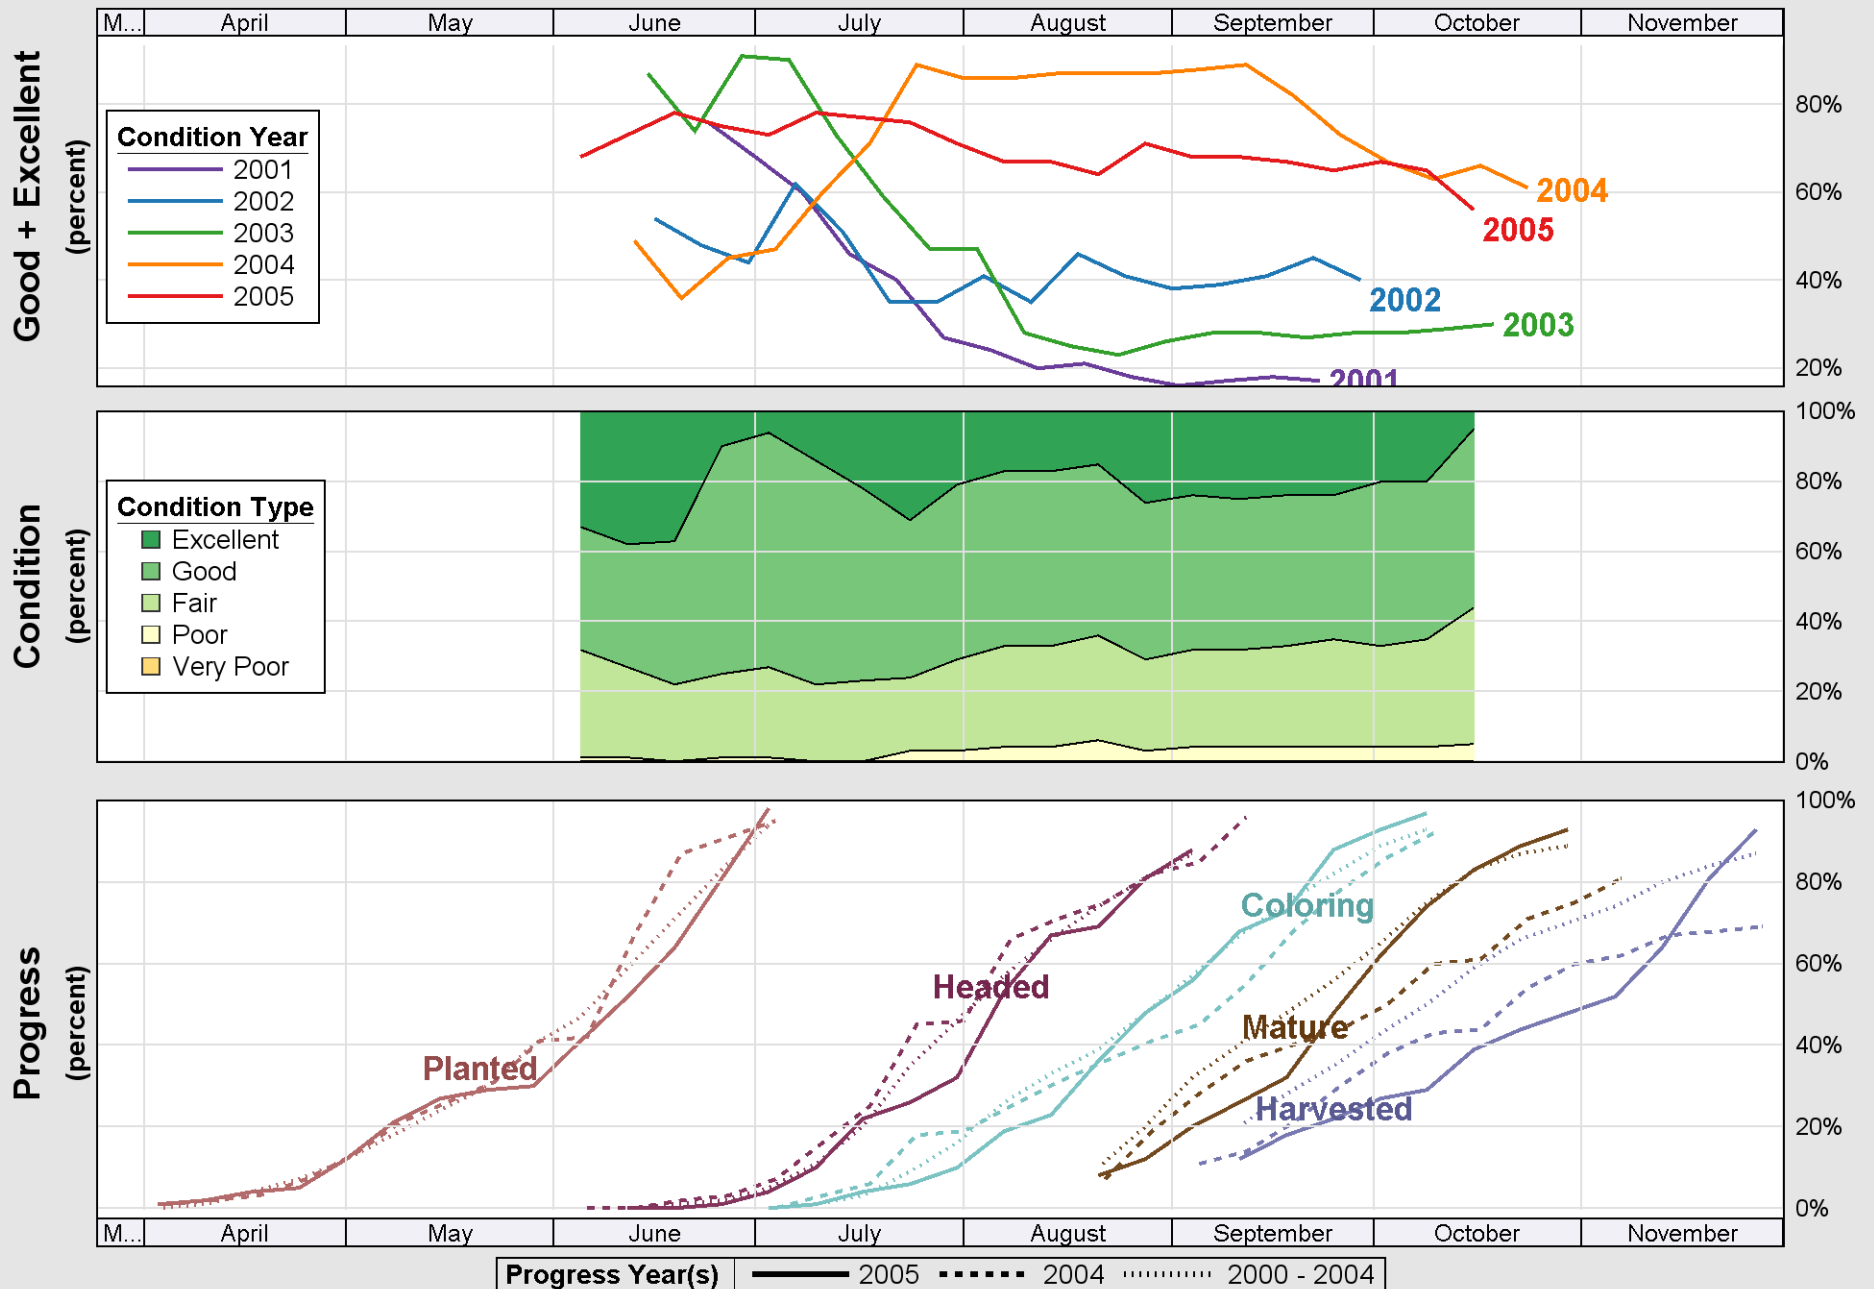

Source: National Agricultural Statistics Service (NASS), Crop Progress Report

Crop Progress and Condition: Peanuts in Oklahoma , 2005

Source: National Agricultural Statistics Service (NASS), Crop Progress Report

Source: National Agricultural Statistics Service (NASS), Crop Progress Report

Crop Progress and Condition: Winter wheat in Oklahoma , 2005

Source: National Agricultural Statistics Service (NASS), Crop Progress Report