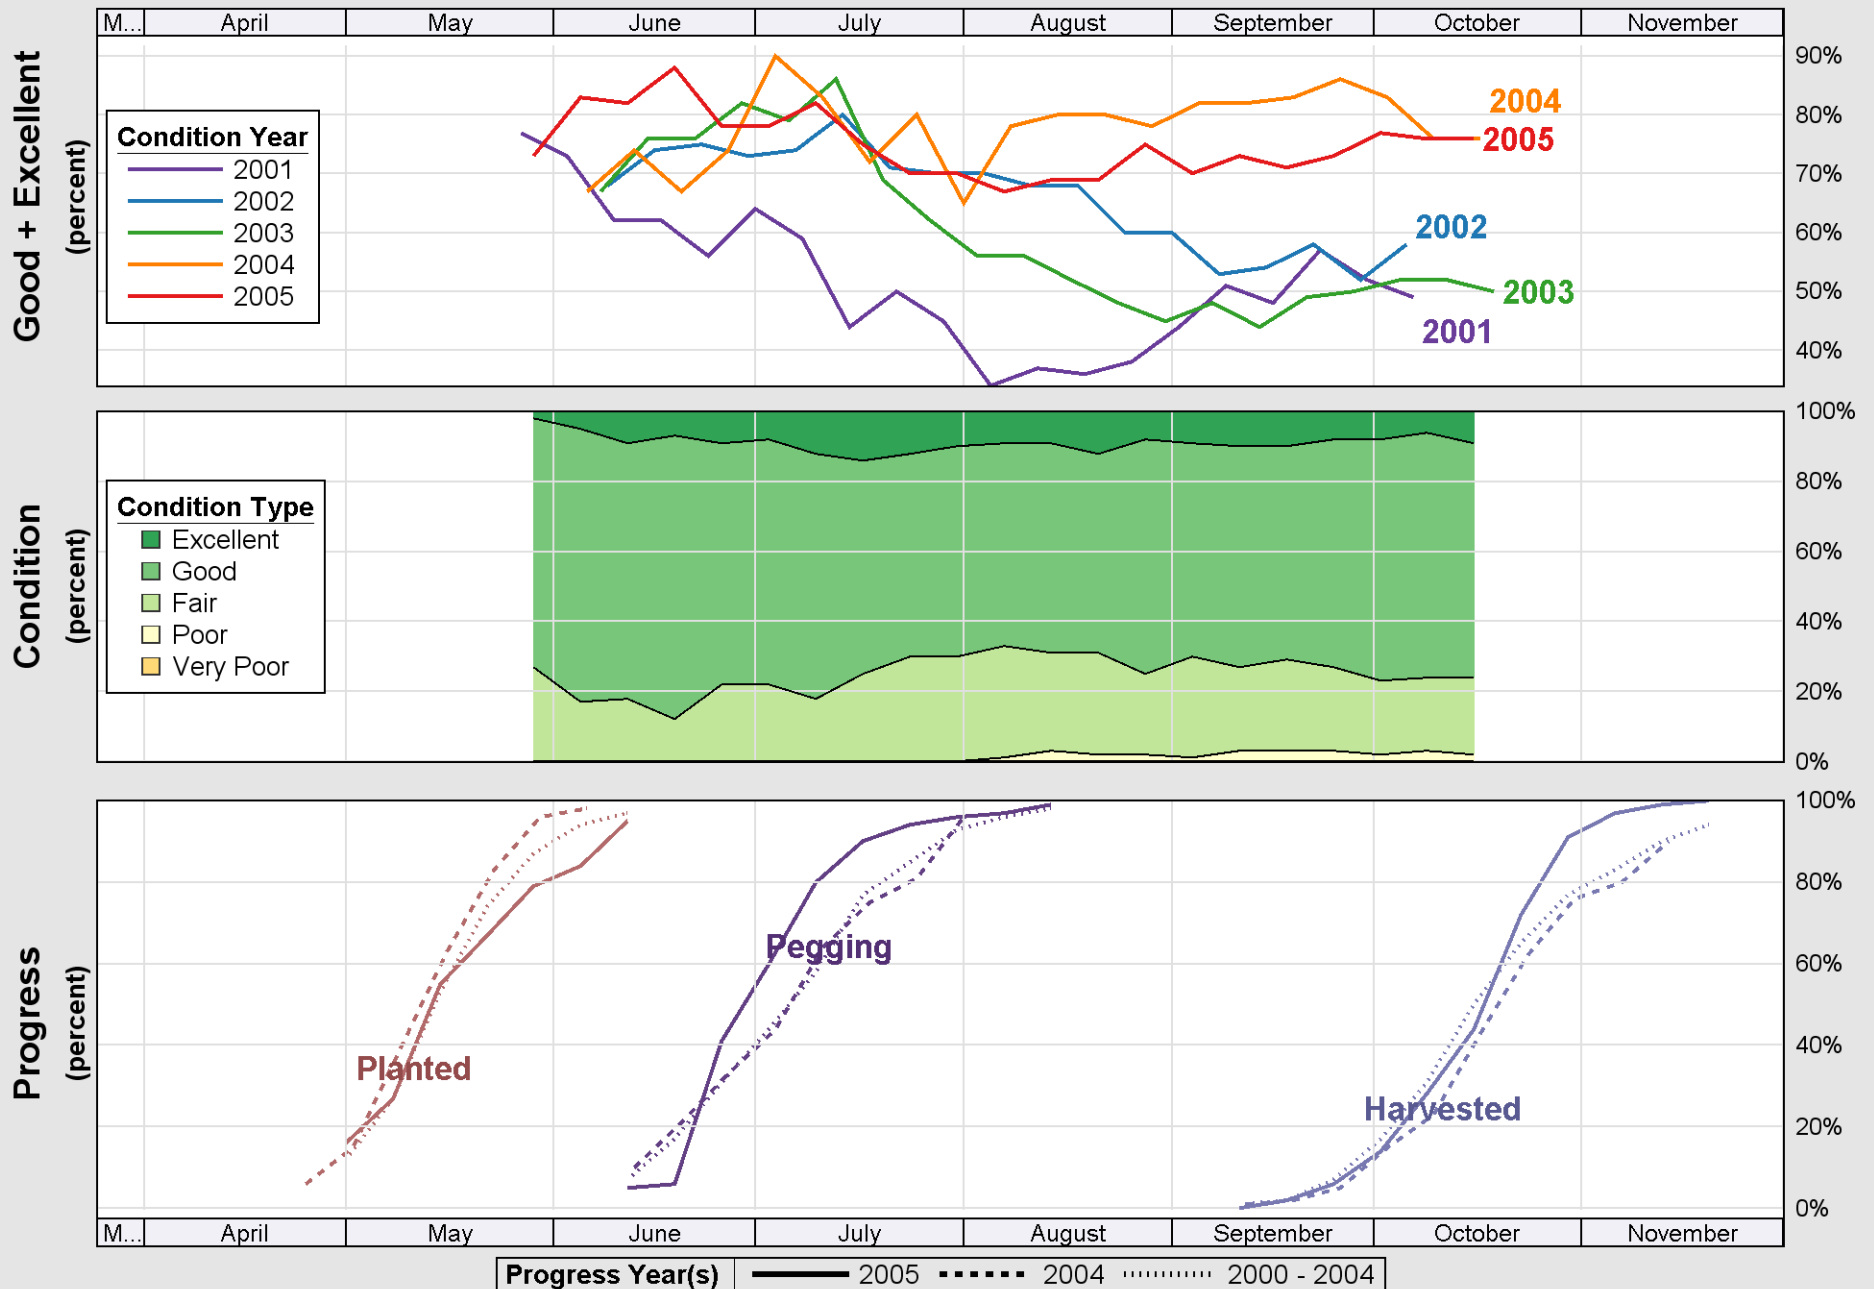

Source: National Agricultural Statistics Service (NASS), Crop Progress Report

Crop Progress and Condition: Peanuts in Oklahoma , 2005

Source: National Agricultural Statistics Service (NASS), Crop Progress Report

Source: National Agricultural Statistics Service (NASS), Crop Progress Report

Crop Progress and Condition: Winter wheat in Oklahoma , 2005

Source: National Agricultural Statistics Service (NASS), Crop Progress Report