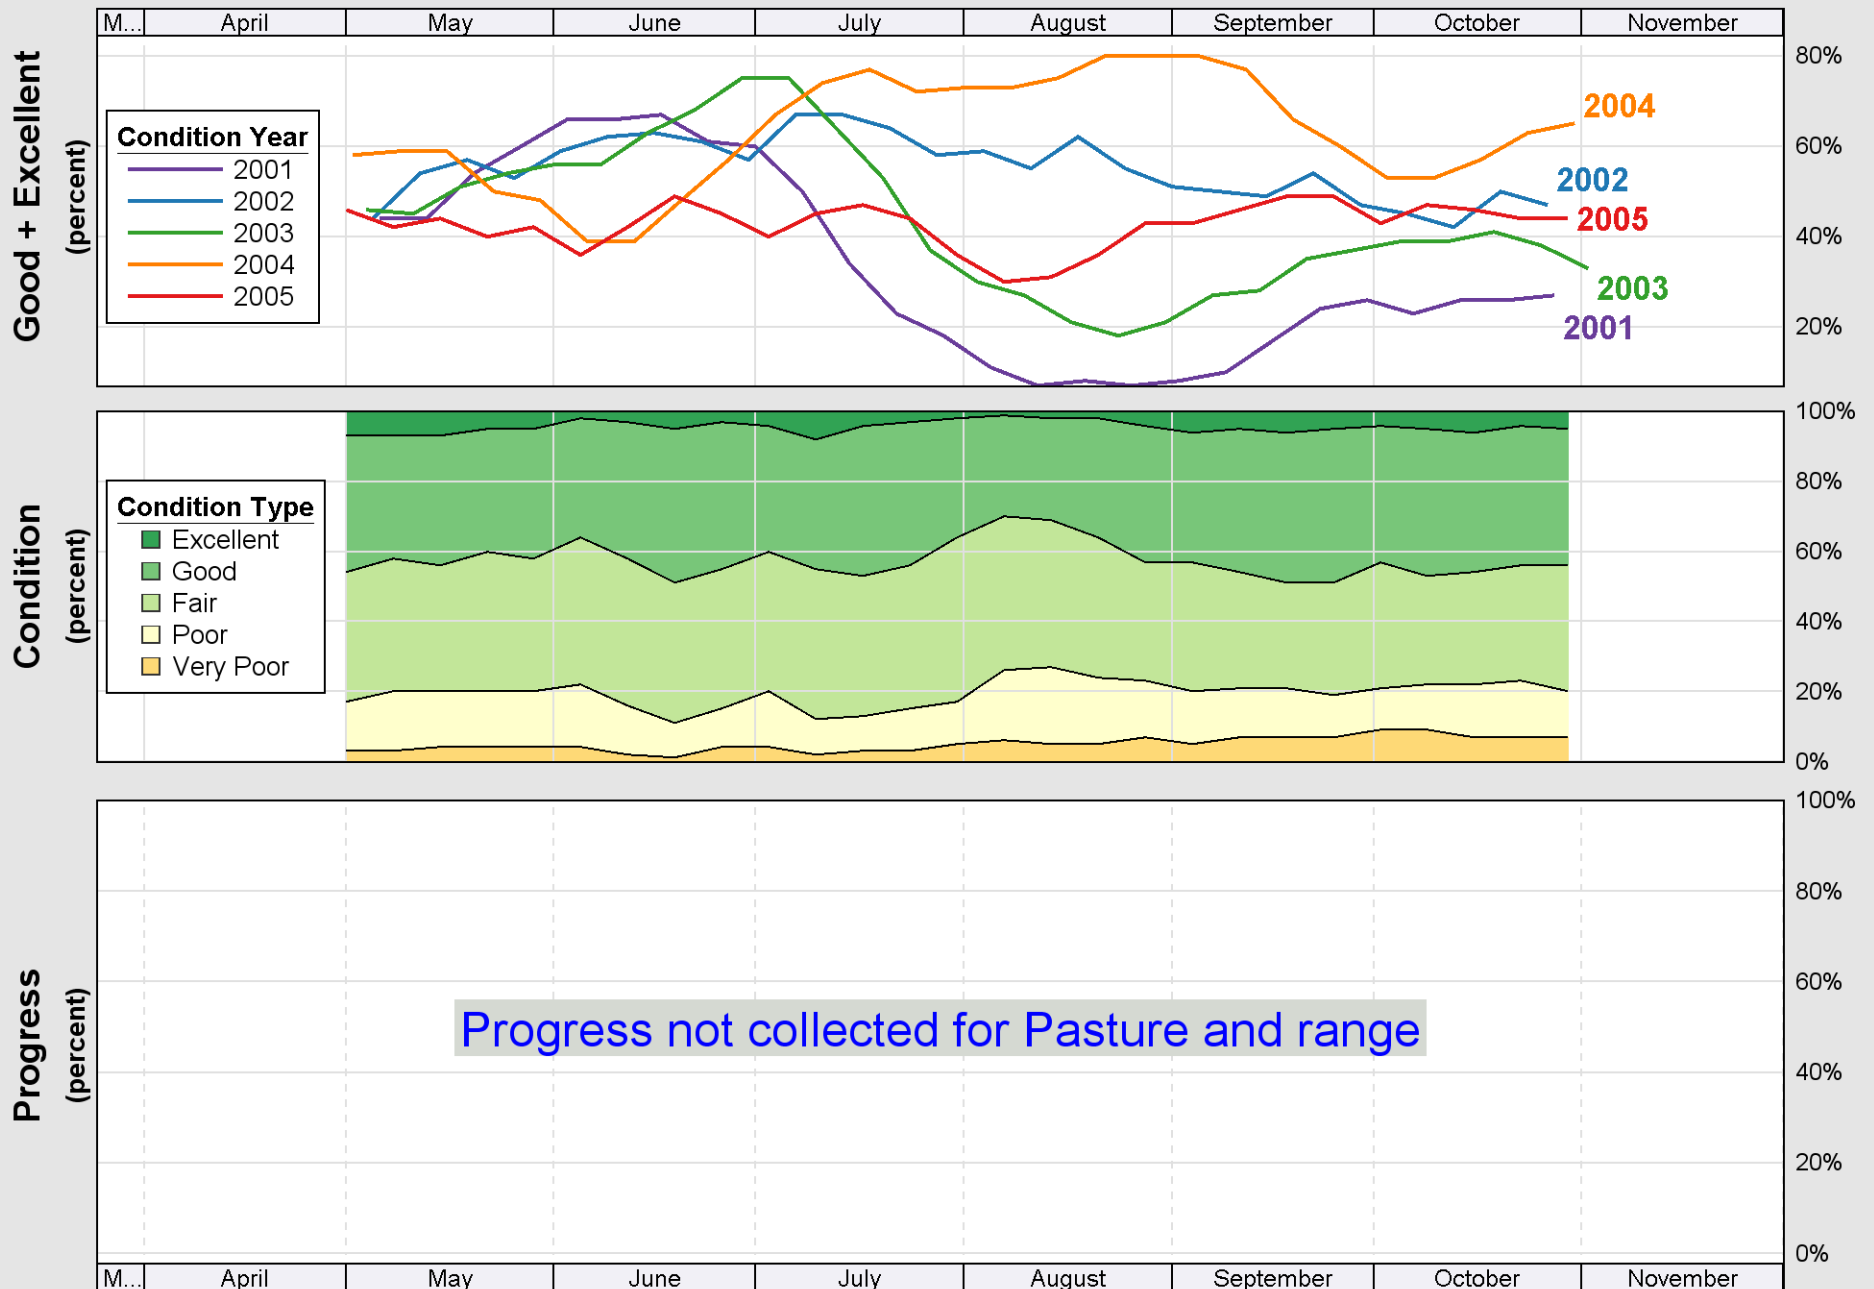

Source: National Agricultural Statistics Service (NASS), Crop Progress Report

Crop Progress and Condition: Peanuts in Oklahoma , 2005

Source: National Agricultural Statistics Service (NASS), Crop Progress Report

Source: National Agricultural Statistics Service (NASS), Crop Progress Report

Crop Progress and Condition: Winter wheat in Oklahoma , 2005

Source: National Agricultural Statistics Service (NASS), Crop Progress Report