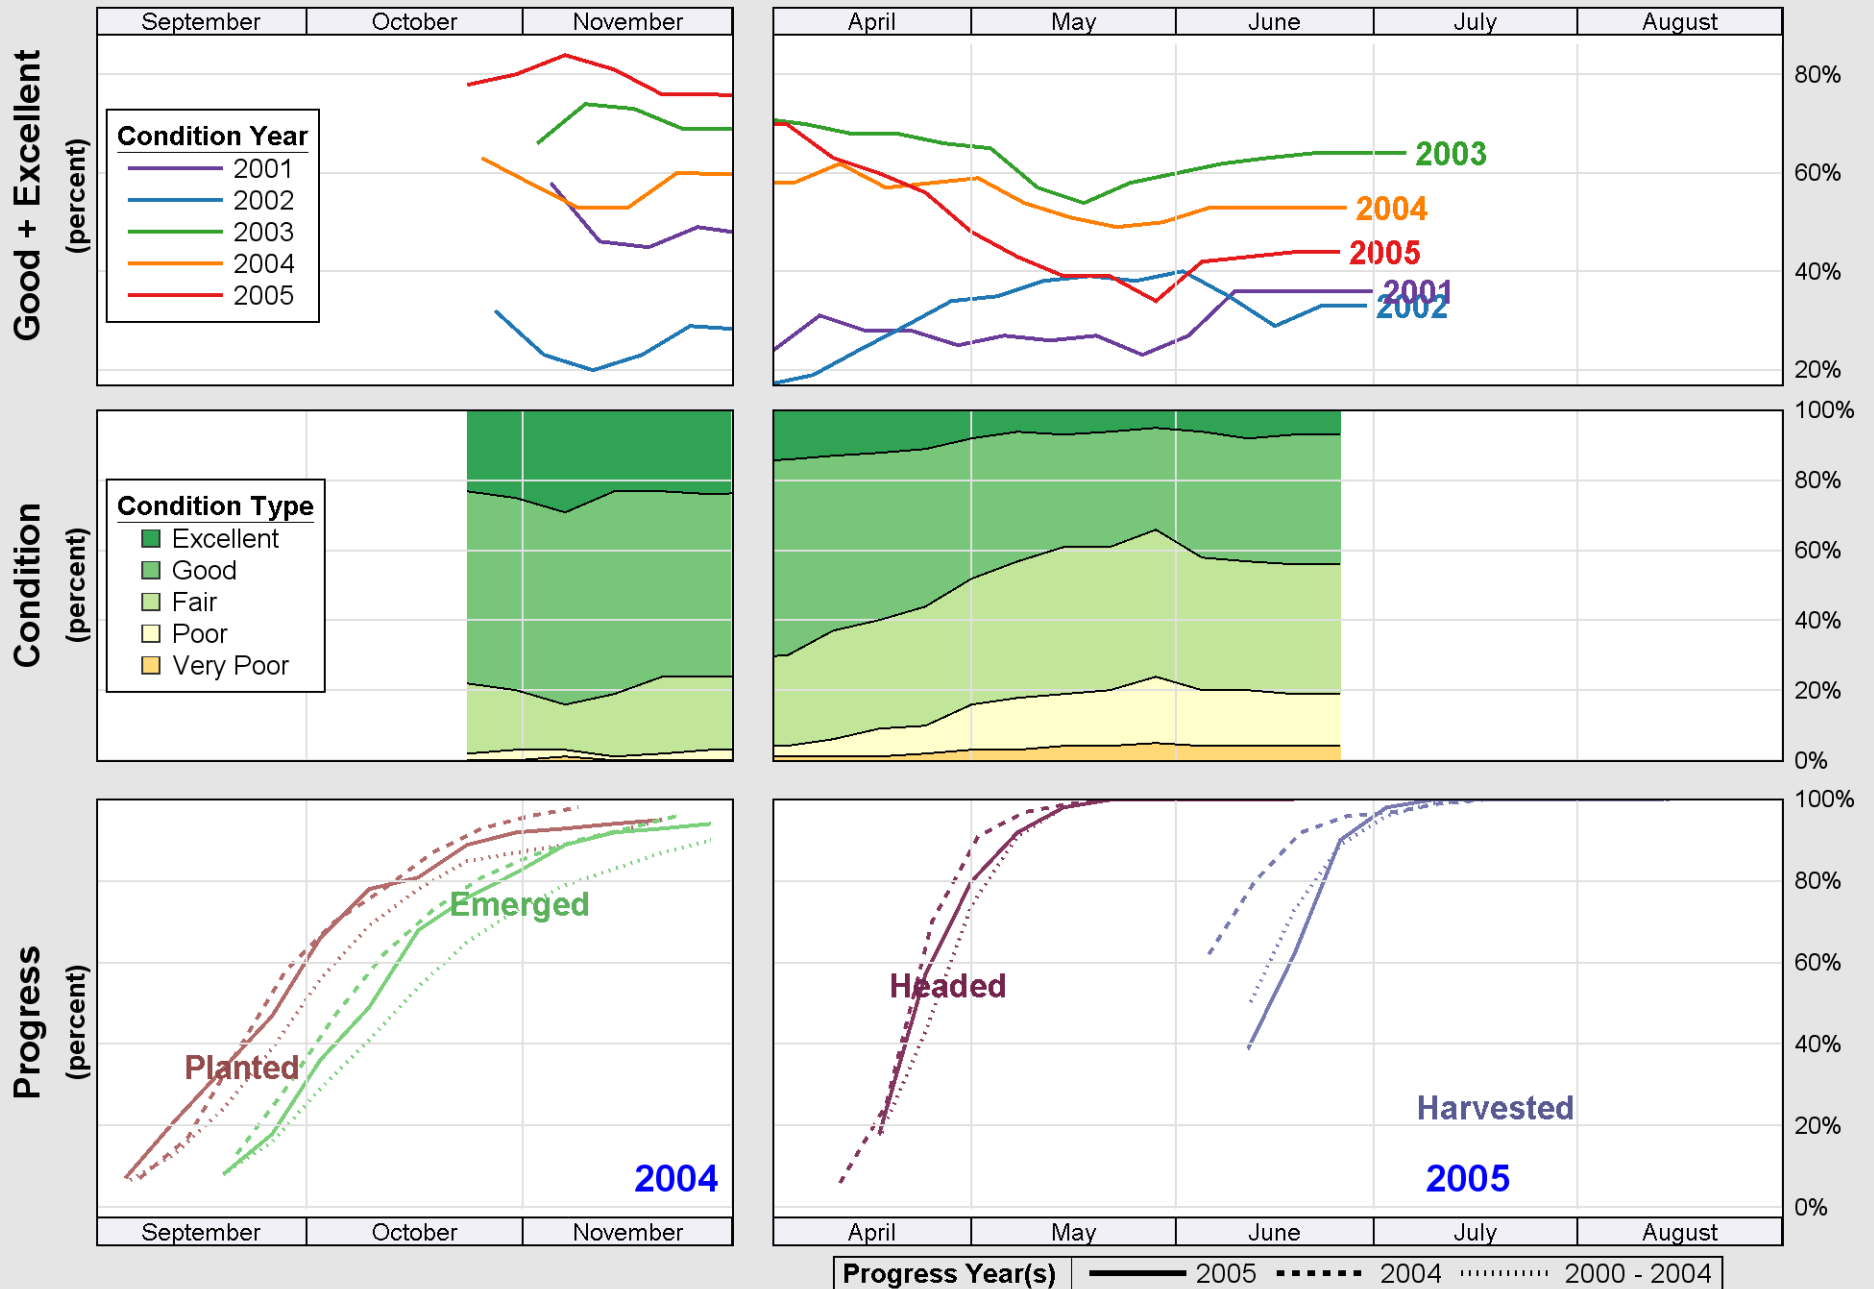

Source: National Agricultural Statistics Service (NASS), Crop Progress Report

Crop Progress and Condition: Peanuts in Oklahoma , 2005

Source: National Agricultural Statistics Service (NASS), Crop Progress Report

Source: National Agricultural Statistics Service (NASS), Crop Progress Report

Crop Progress and Condition: Winter wheat in Oklahoma , 2005

Source: National Agricultural Statistics Service (NASS), Crop Progress Report