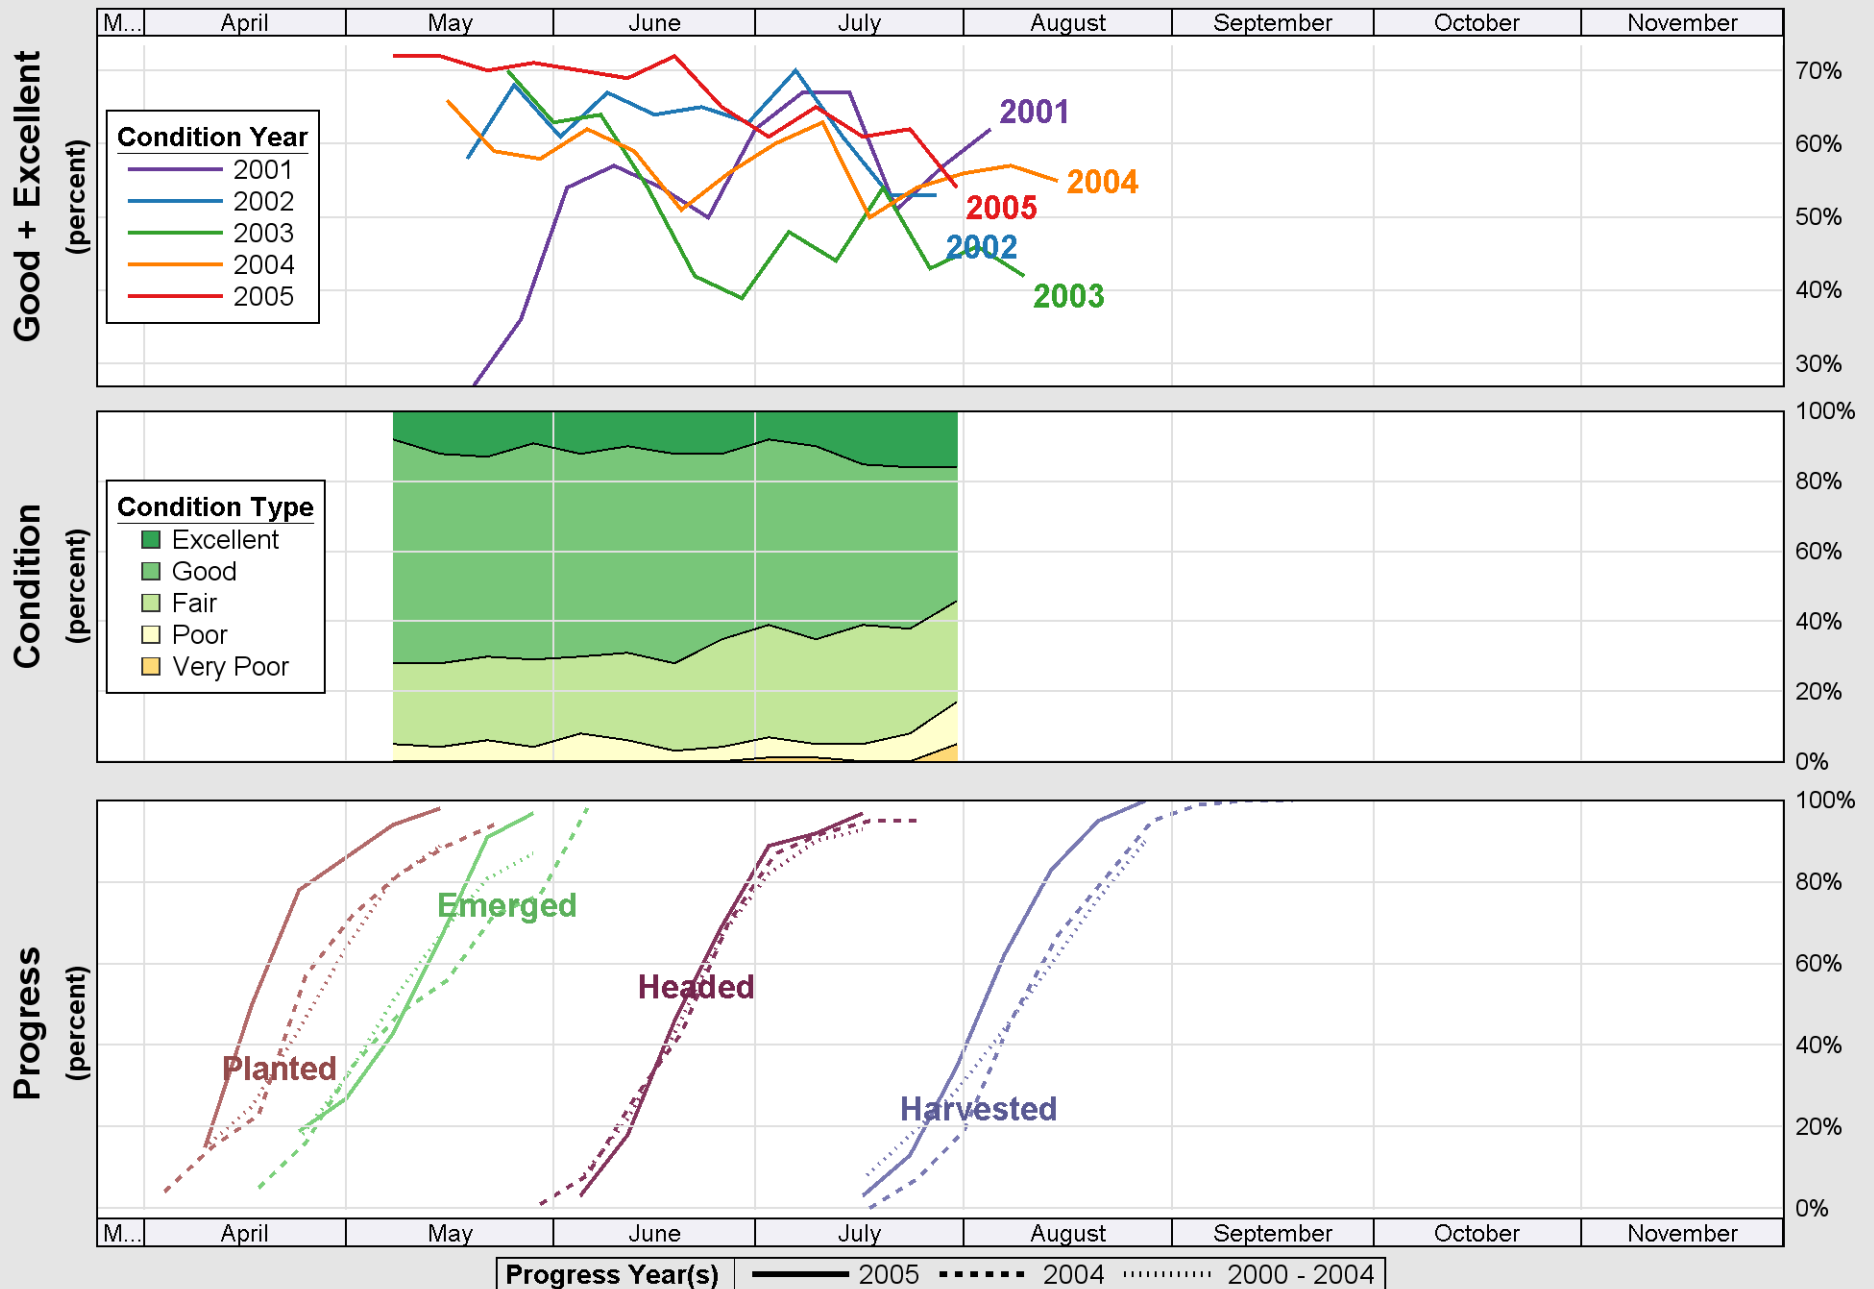

Source: National Agricultural Statistics Service (NASS), Crop Progress Report

Crop Progress and Condition: Oats in Pennsylvania , 2005

Source: National Agricultural Statistics Service (NASS), Crop Progress Report