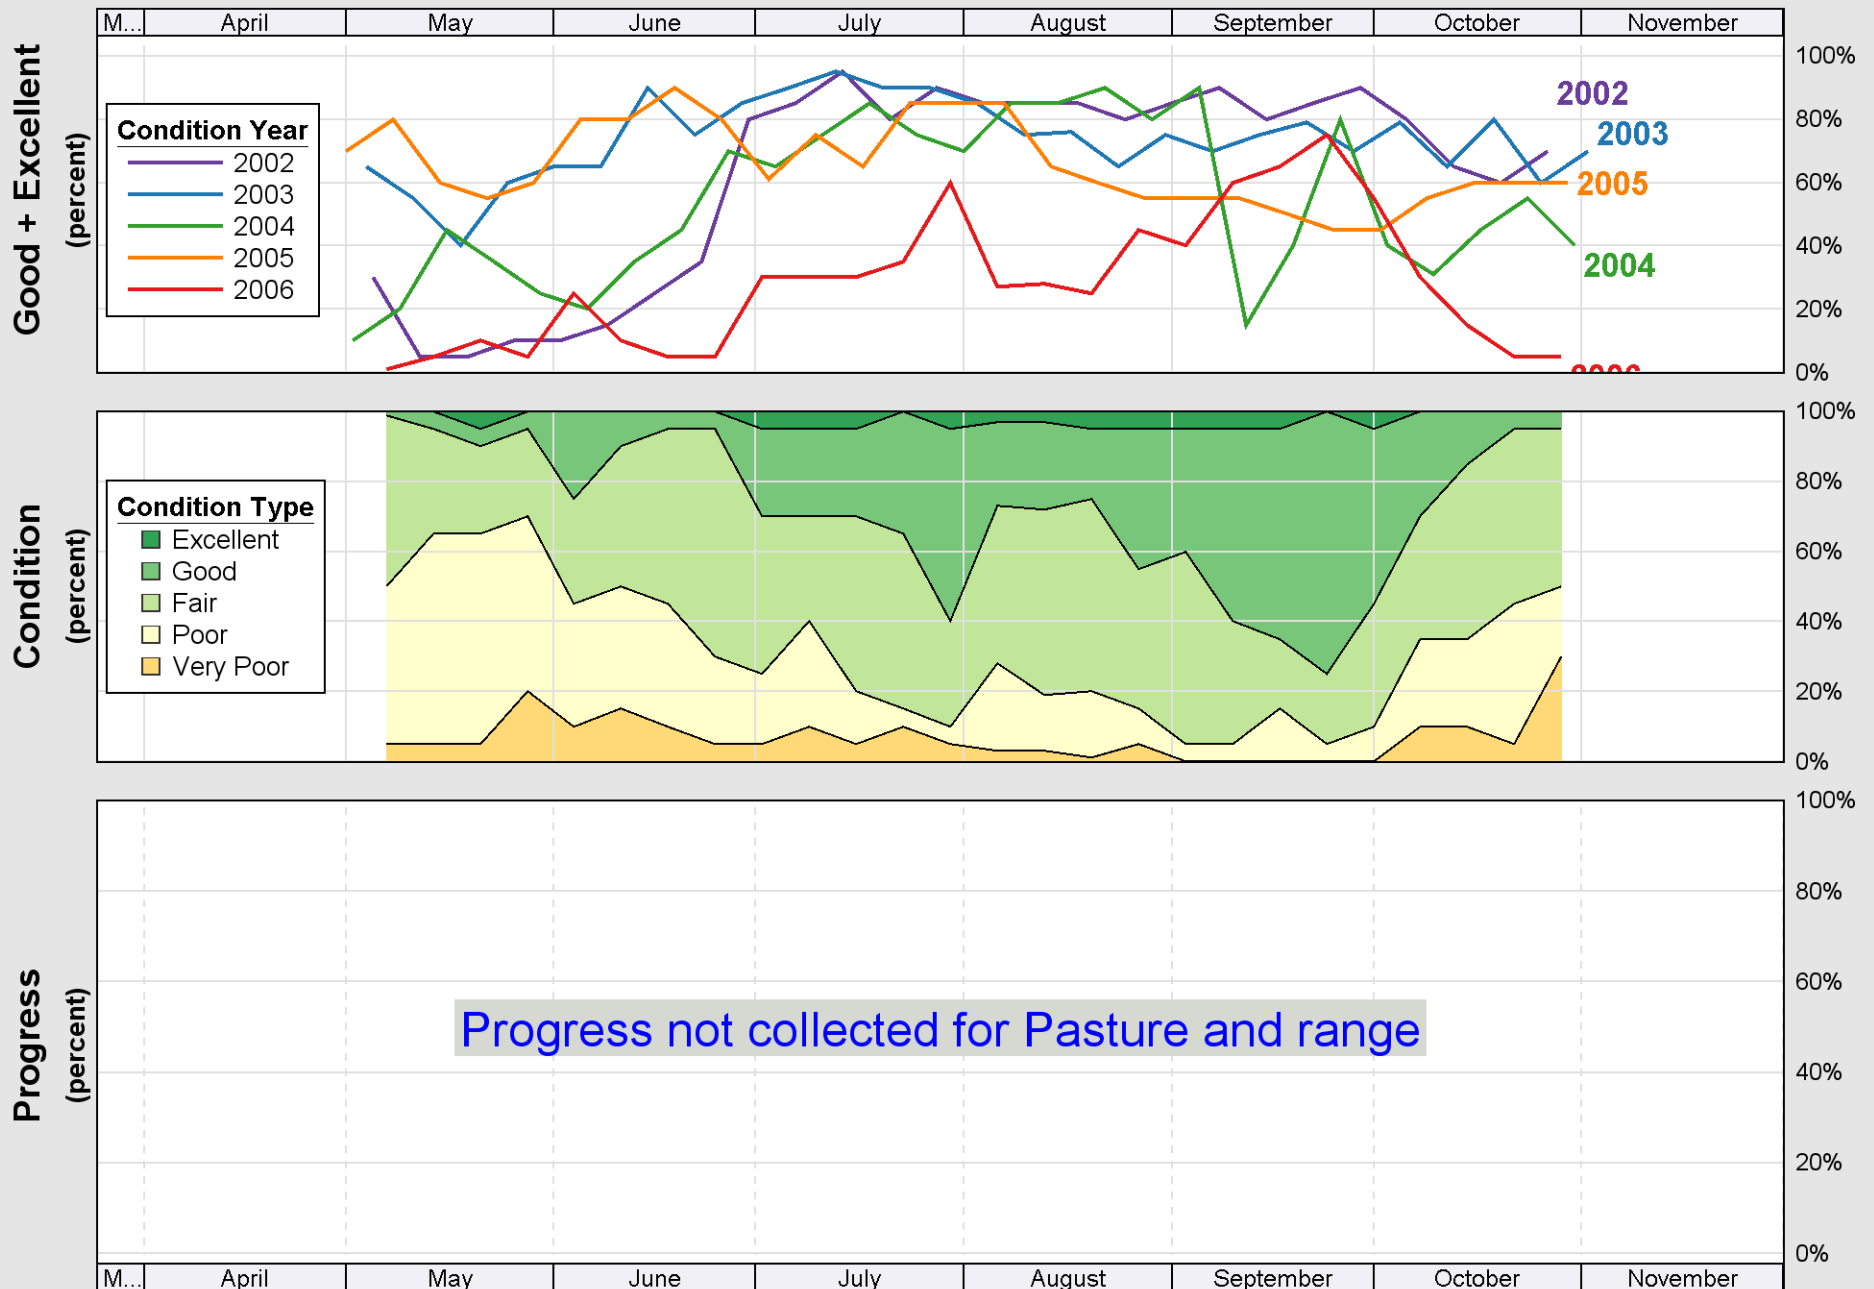

Crop Progress and Condition: Pasture and range in Florida , 2006

Crop Progress and Condition: Peanuts in Florida , 2006

Source: National Agricultural Statistics Service (NASS), Crop Progress Report