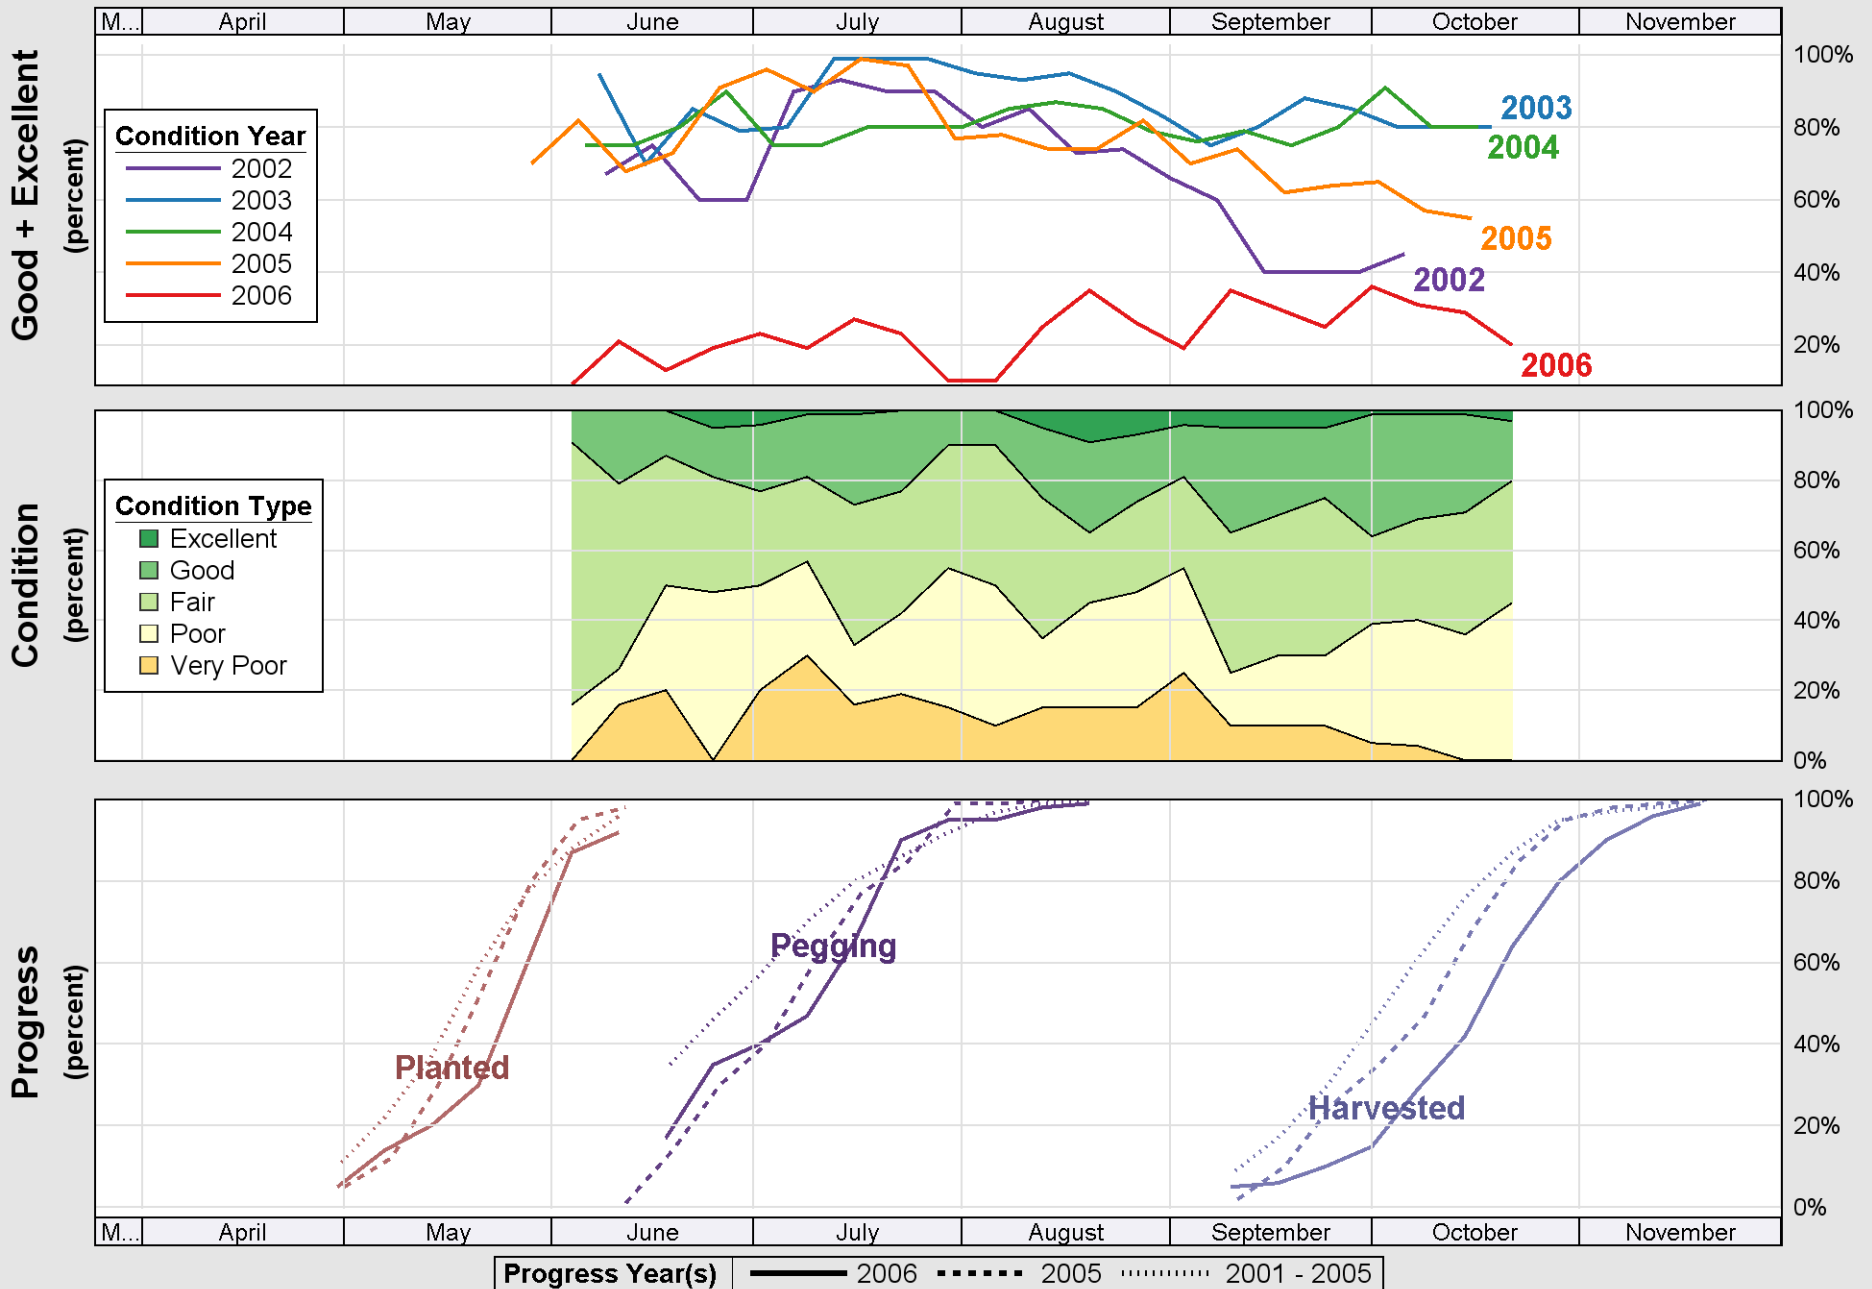

Crop Progress and Condition: Pasture and range in Florida , 2006

Crop Progress and Condition: Peanuts in Florida , 2006

Source: National Agricultural Statistics Service (NASS), Crop Progress Report