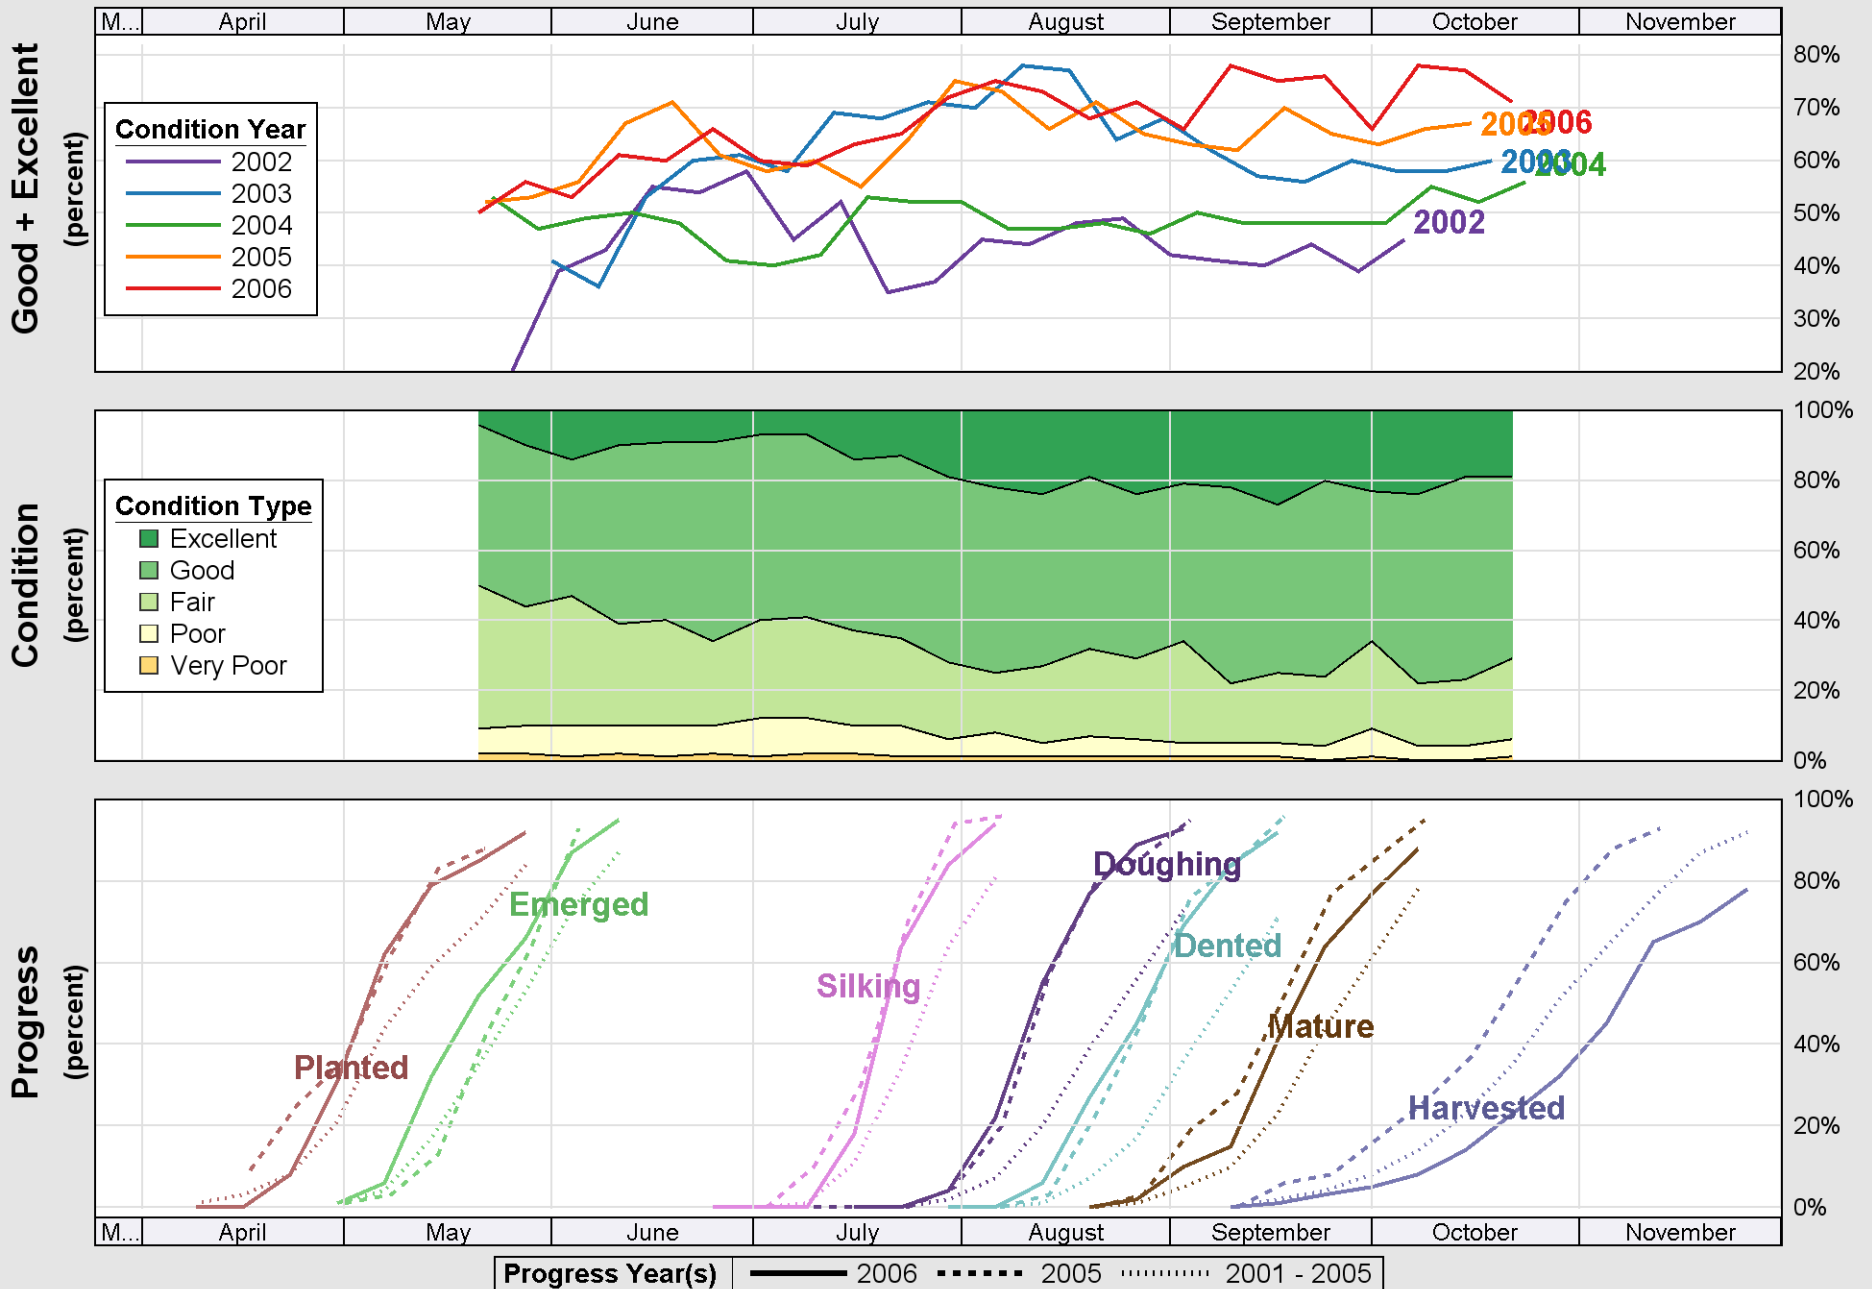

Crop Progress and Condition: Corn in Michigan , 2006

Source: National Agricultural Statistics Service (NASS), Crop Progress Report

Crop Progress and Condition: Soybeans in Michigan , 2006

Source: National Agricultural Statistics Service (NASS), Crop Progress Report

Source: National Agricultural Statistics Service (NASS), Crop Progress Report