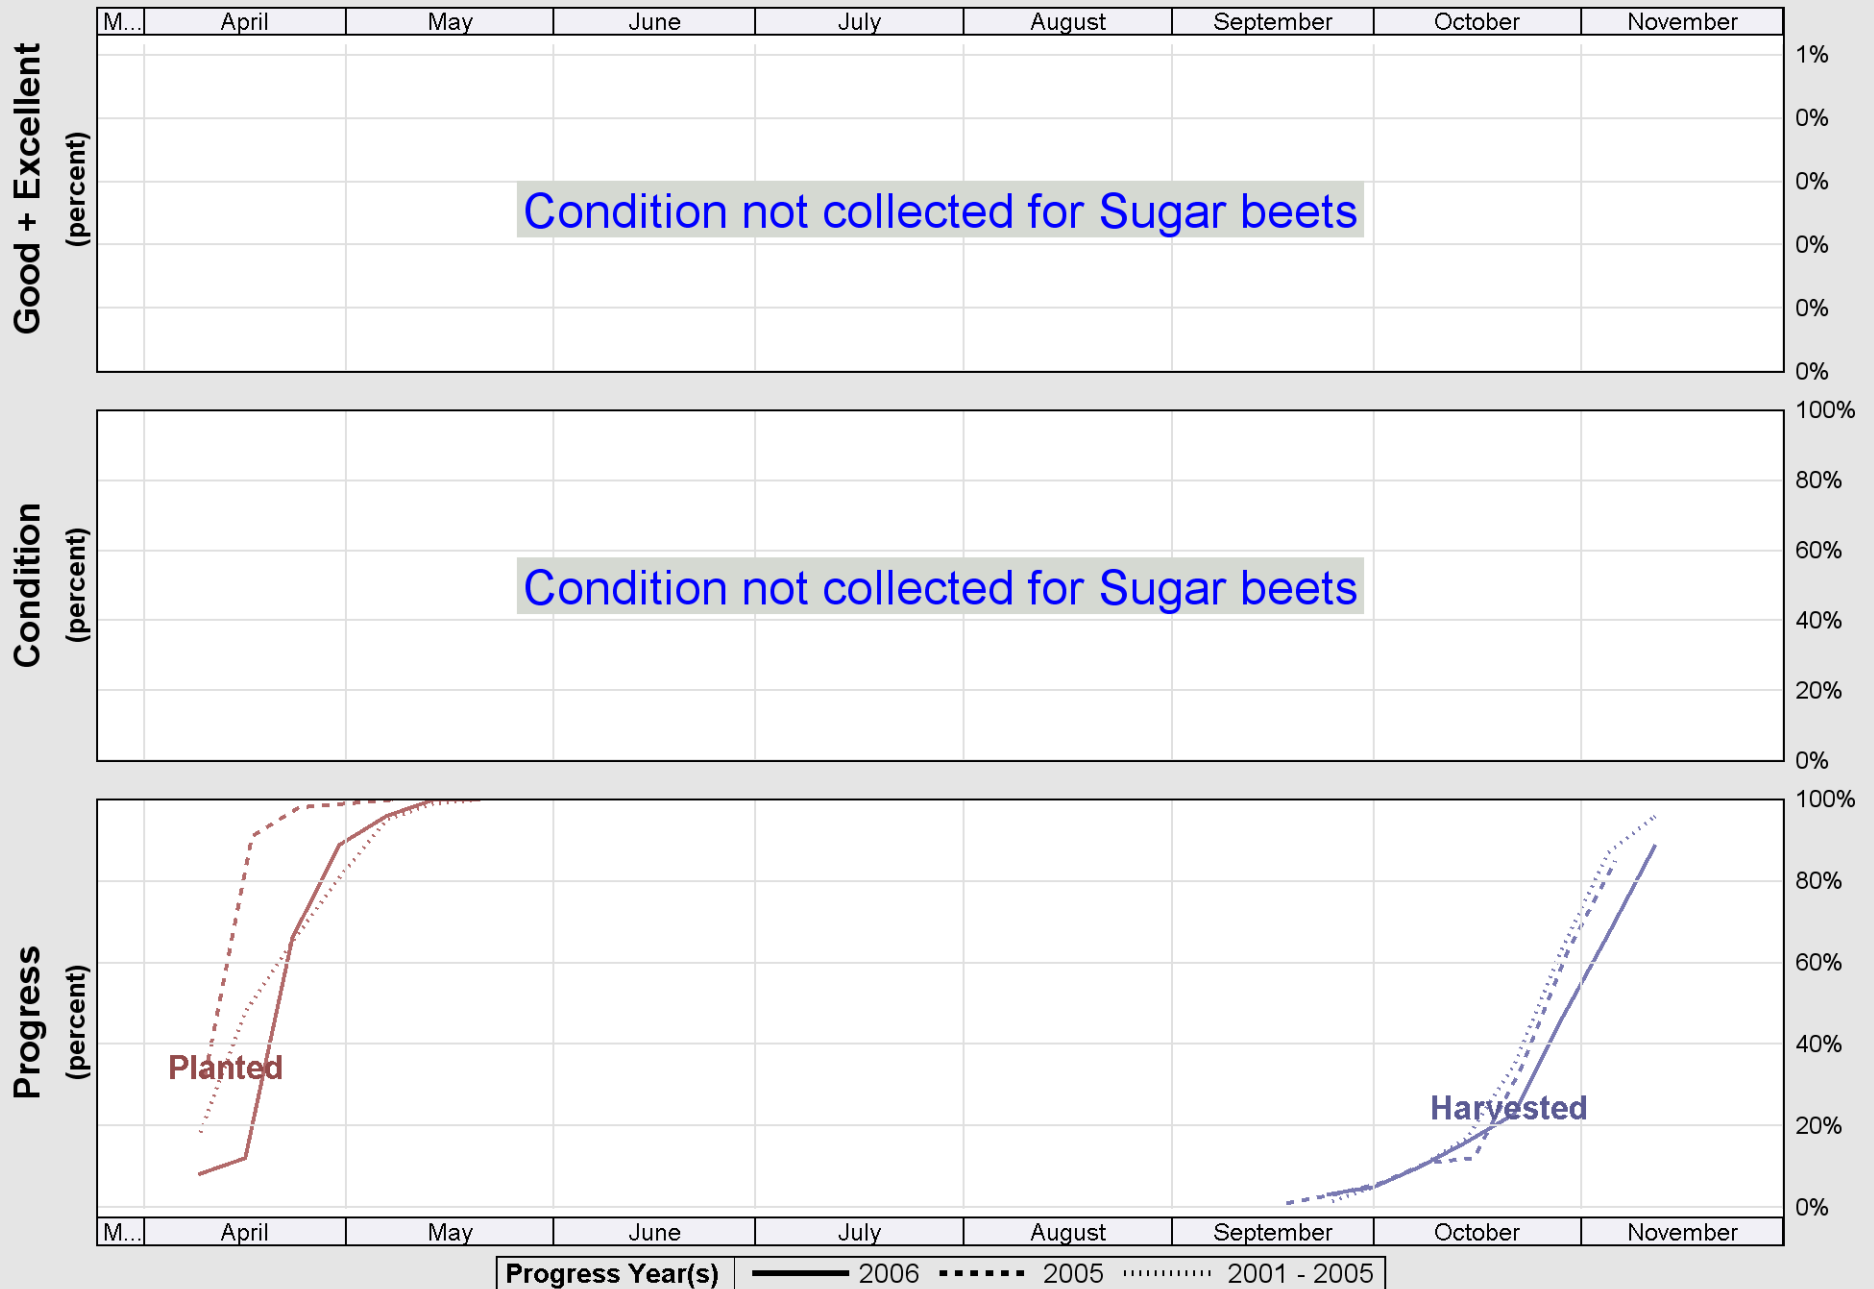

Crop Progress and Condition: Corn in Michigan , 2006

Source: National Agricultural Statistics Service (NASS), Crop Progress Report

Crop Progress and Condition: Soybeans in Michigan , 2006

Source: National Agricultural Statistics Service (NASS), Crop Progress Report

Source: National Agricultural Statistics Service (NASS), Crop Progress Report