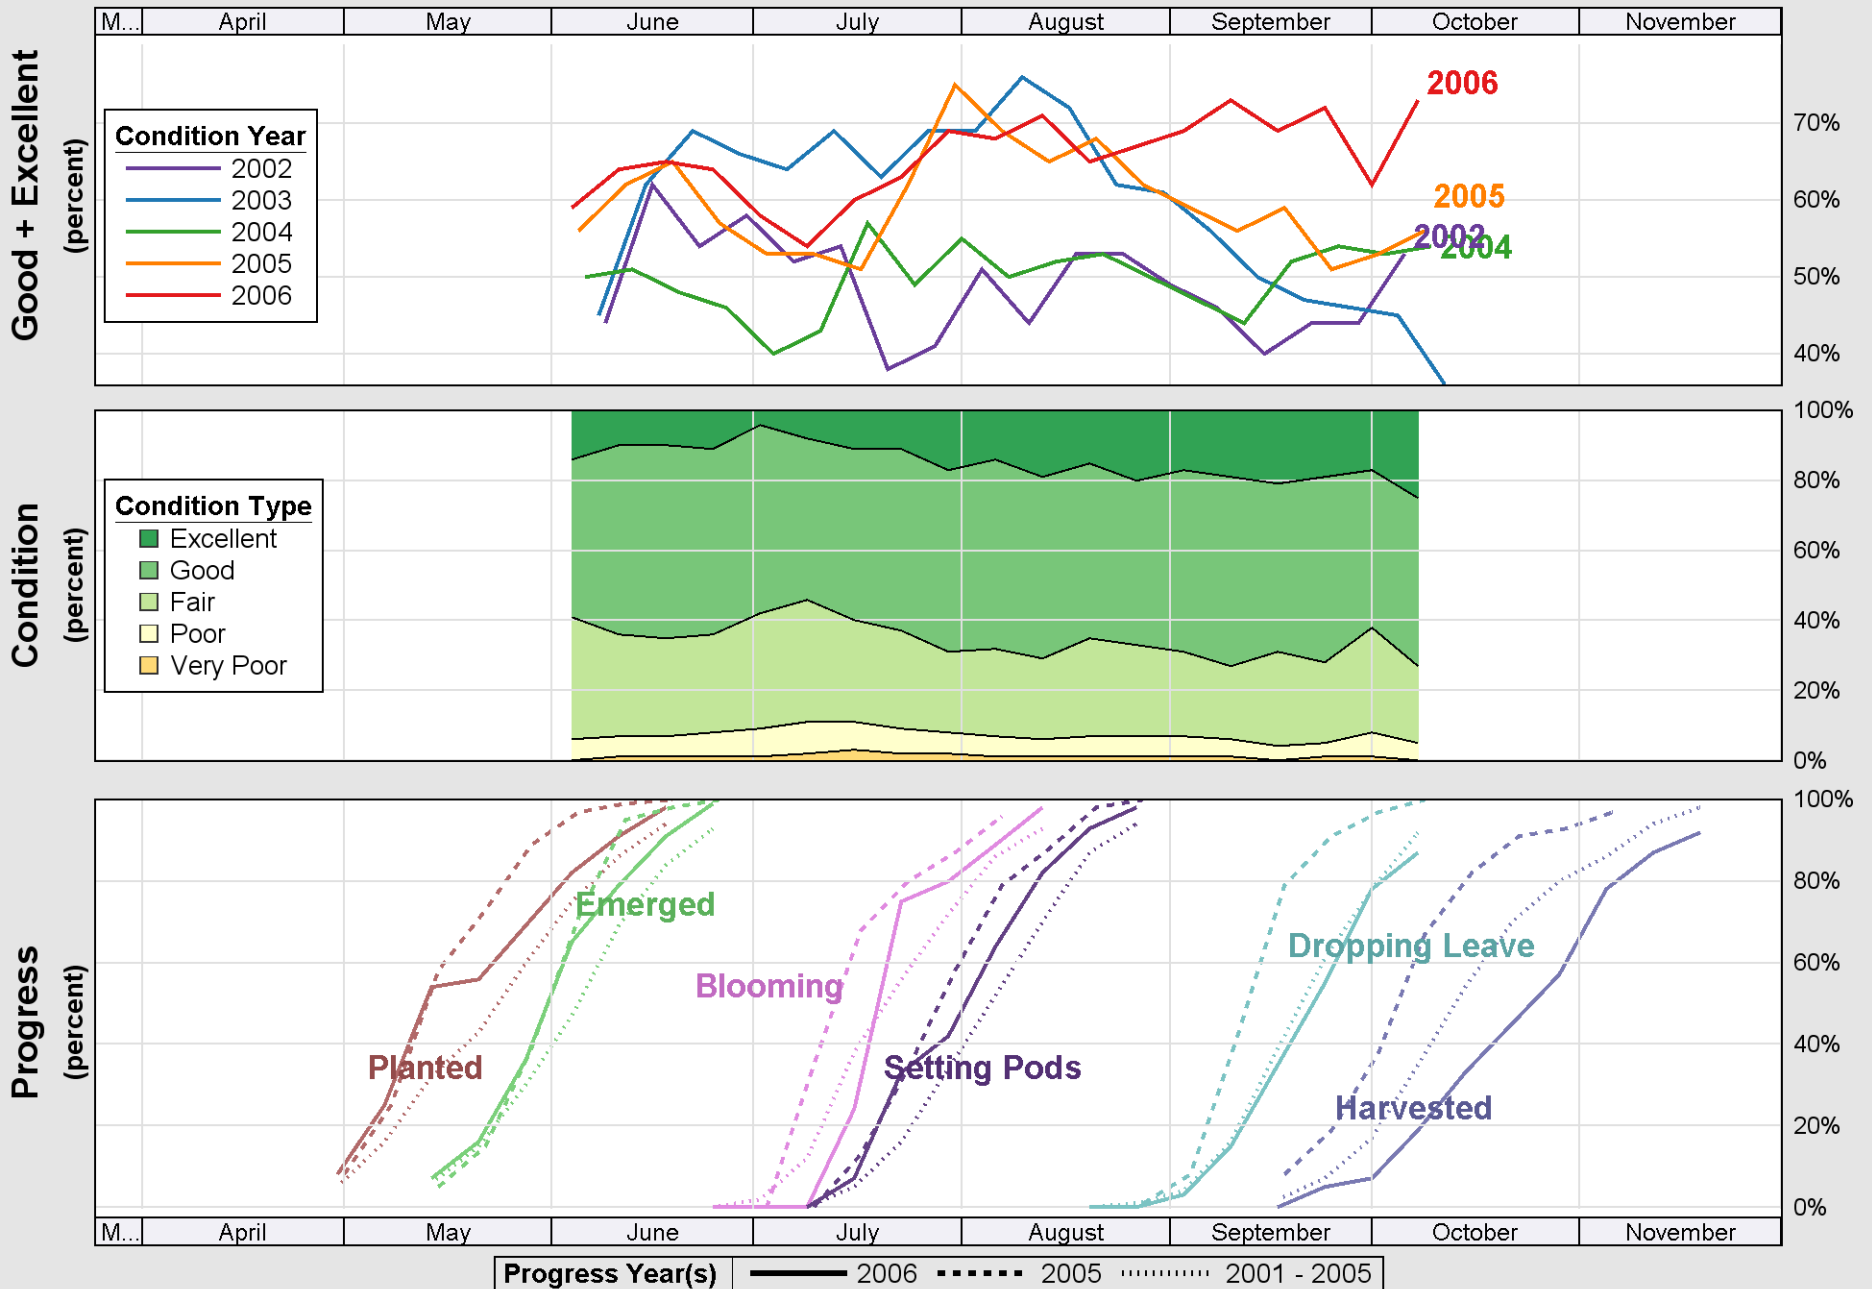

Crop Progress and Condition: Corn in Michigan , 2006

Source: National Agricultural Statistics Service (NASS), Crop Progress Report

Crop Progress and Condition: Soybeans in Michigan , 2006

Source: National Agricultural Statistics Service (NASS), Crop Progress Report

Source: National Agricultural Statistics Service (NASS), Crop Progress Report