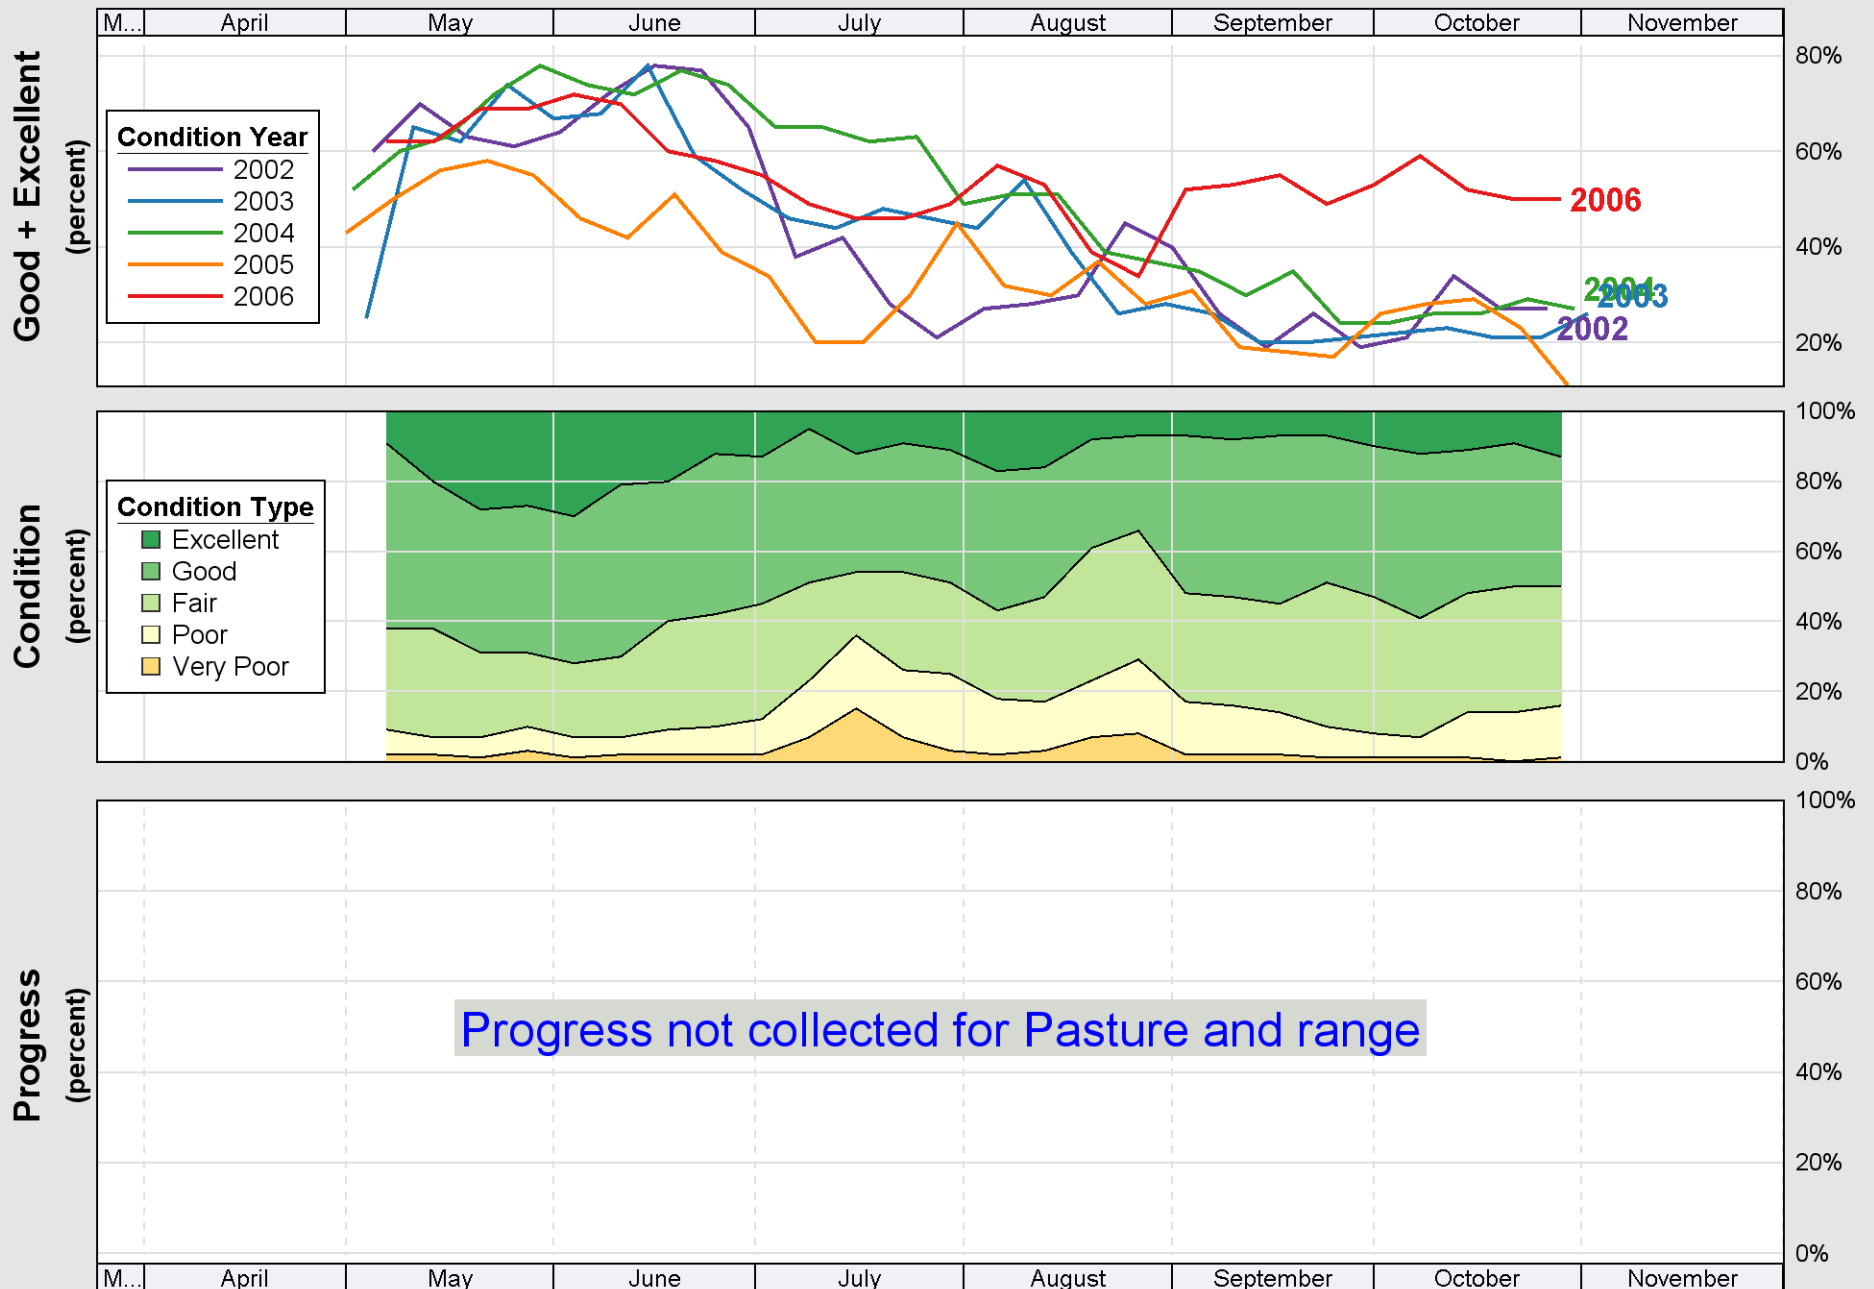

Crop Progress and Condition: Corn in Michigan , 2006

Source: National Agricultural Statistics Service (NASS), Crop Progress Report

Crop Progress and Condition: Soybeans in Michigan , 2006

Source: National Agricultural Statistics Service (NASS), Crop Progress Report

Source: National Agricultural Statistics Service (NASS), Crop Progress Report