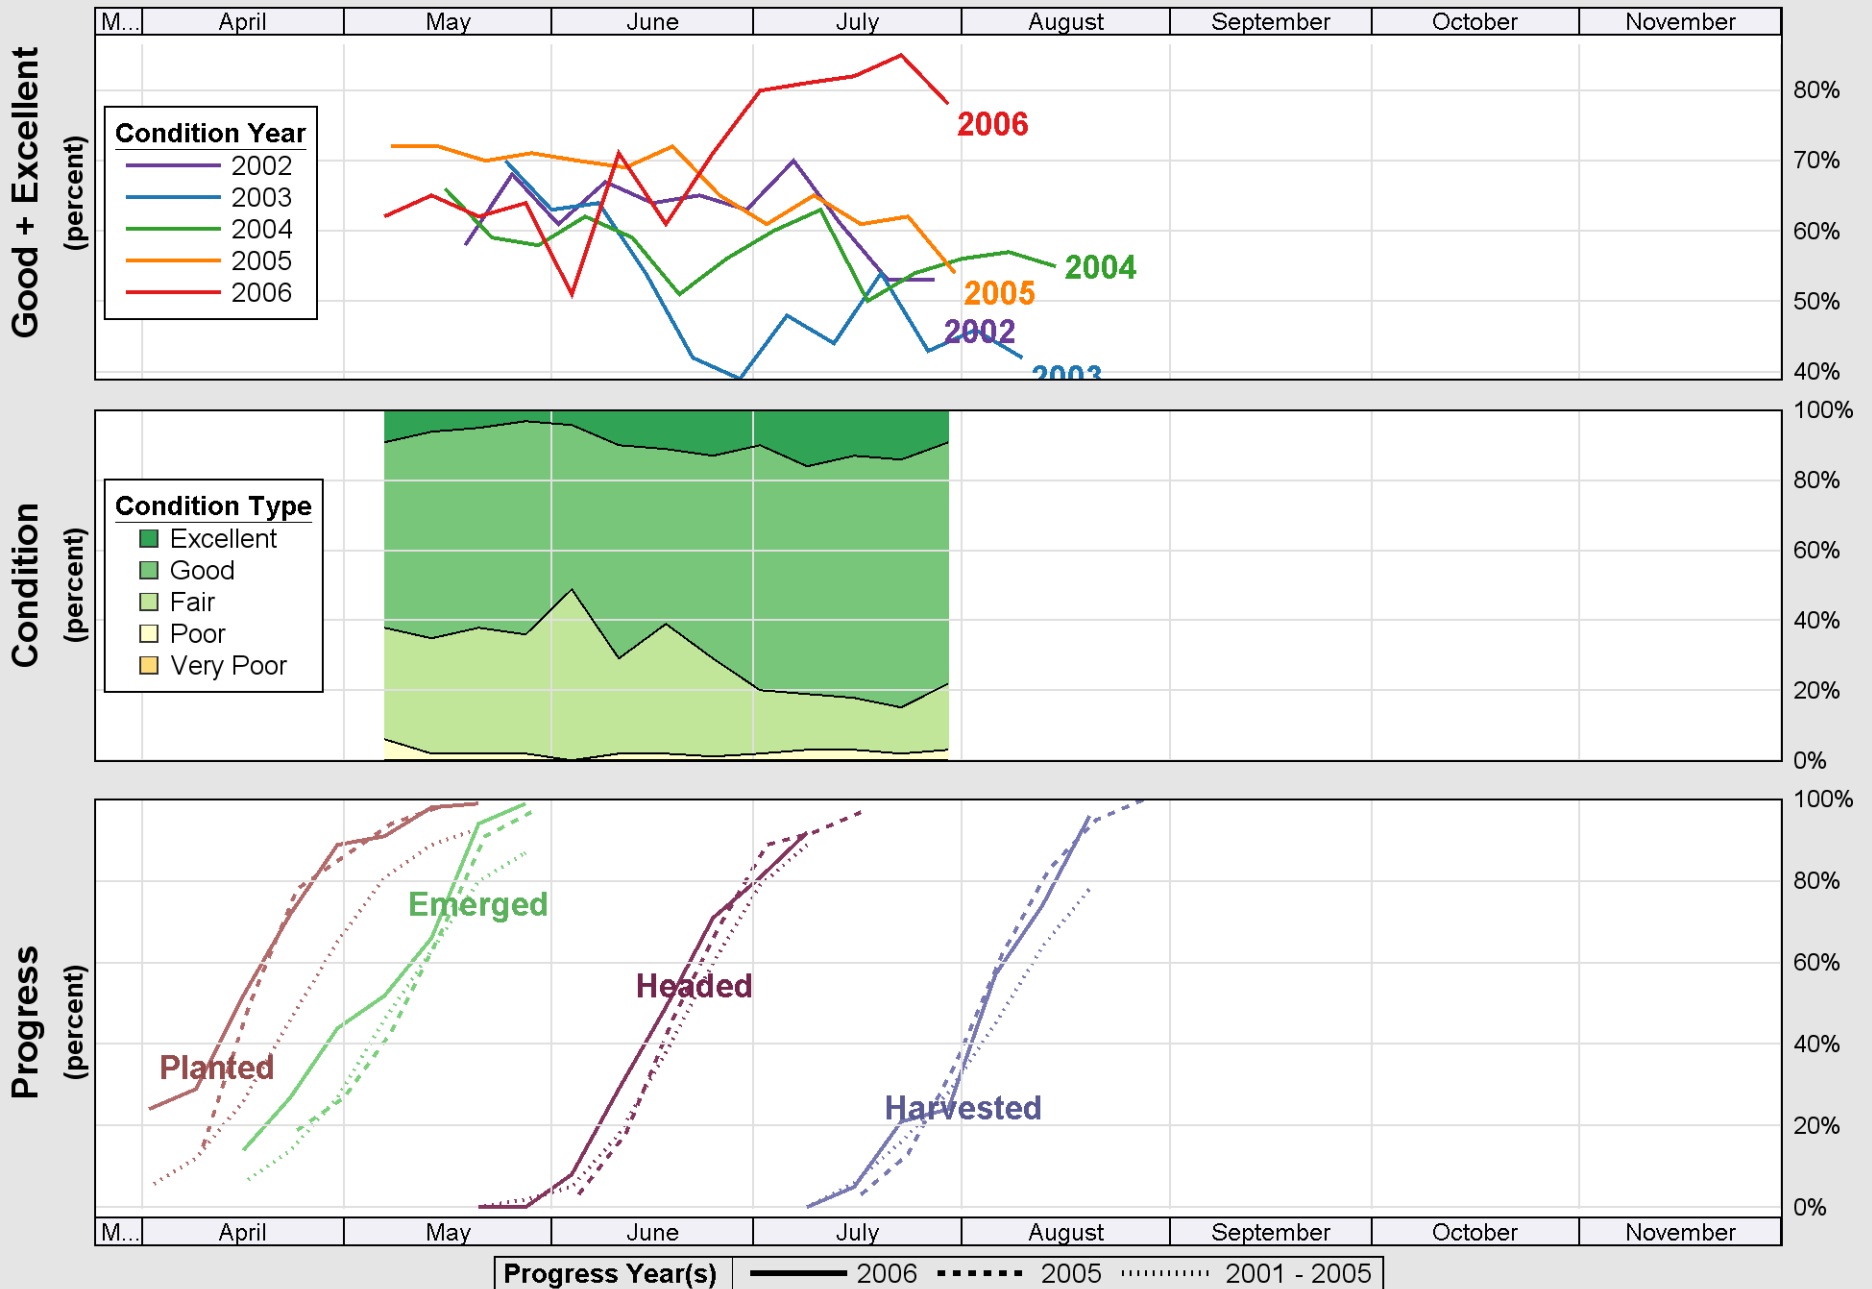

# Crop Progress and Condition: Corn in Pennsylvania , 2006

Source: National Agricultural Statistics Service (NASS), Crop Progress Report

Source: National Agricultural Statistics Service (NASS), Crop Progress Report