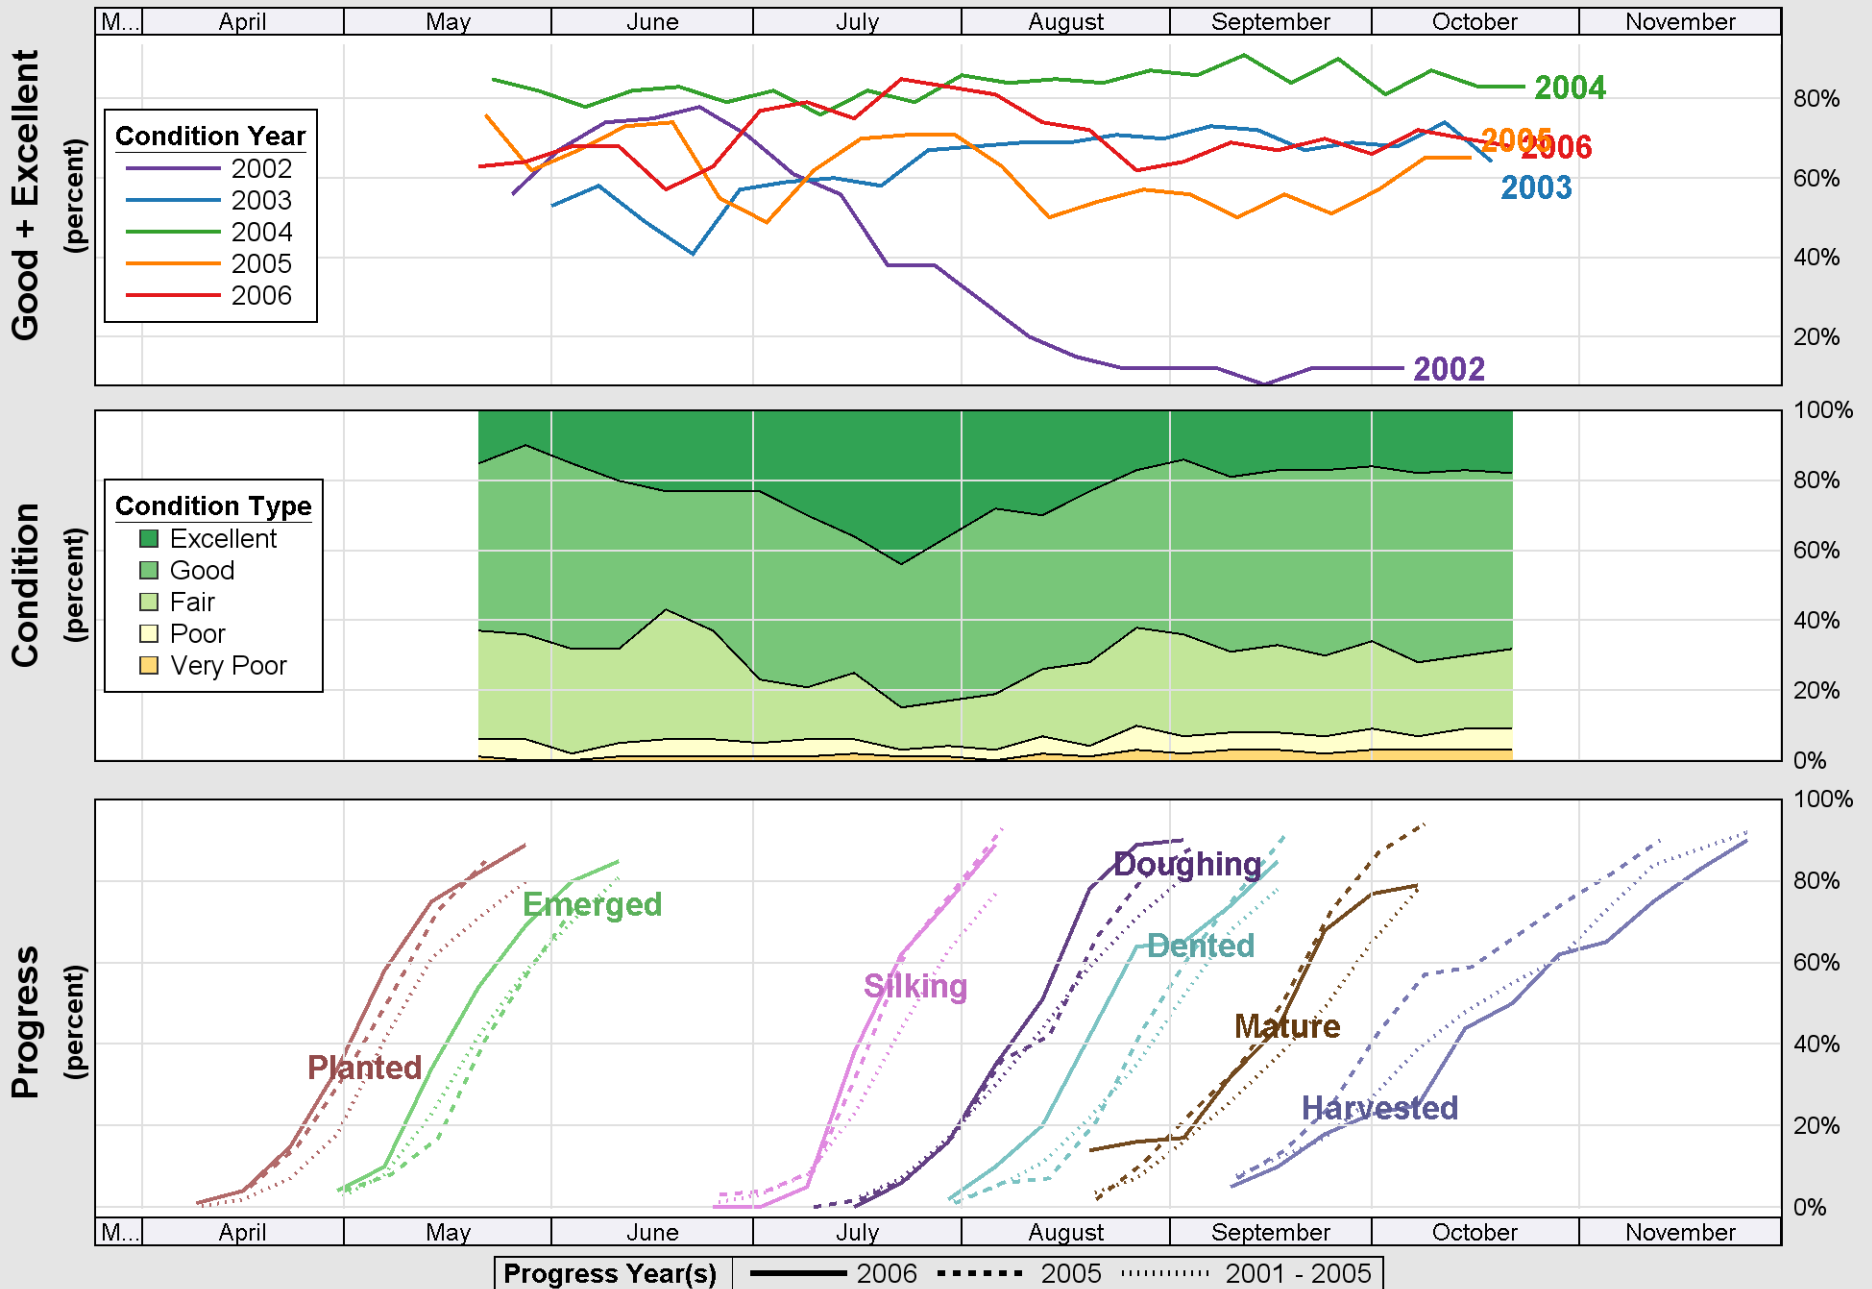

# Crop Progress and Condition: Corn in Pennsylvania , 2006

Source: National Agricultural Statistics Service (NASS), Crop Progress Report

Source: National Agricultural Statistics Service (NASS), Crop Progress Report