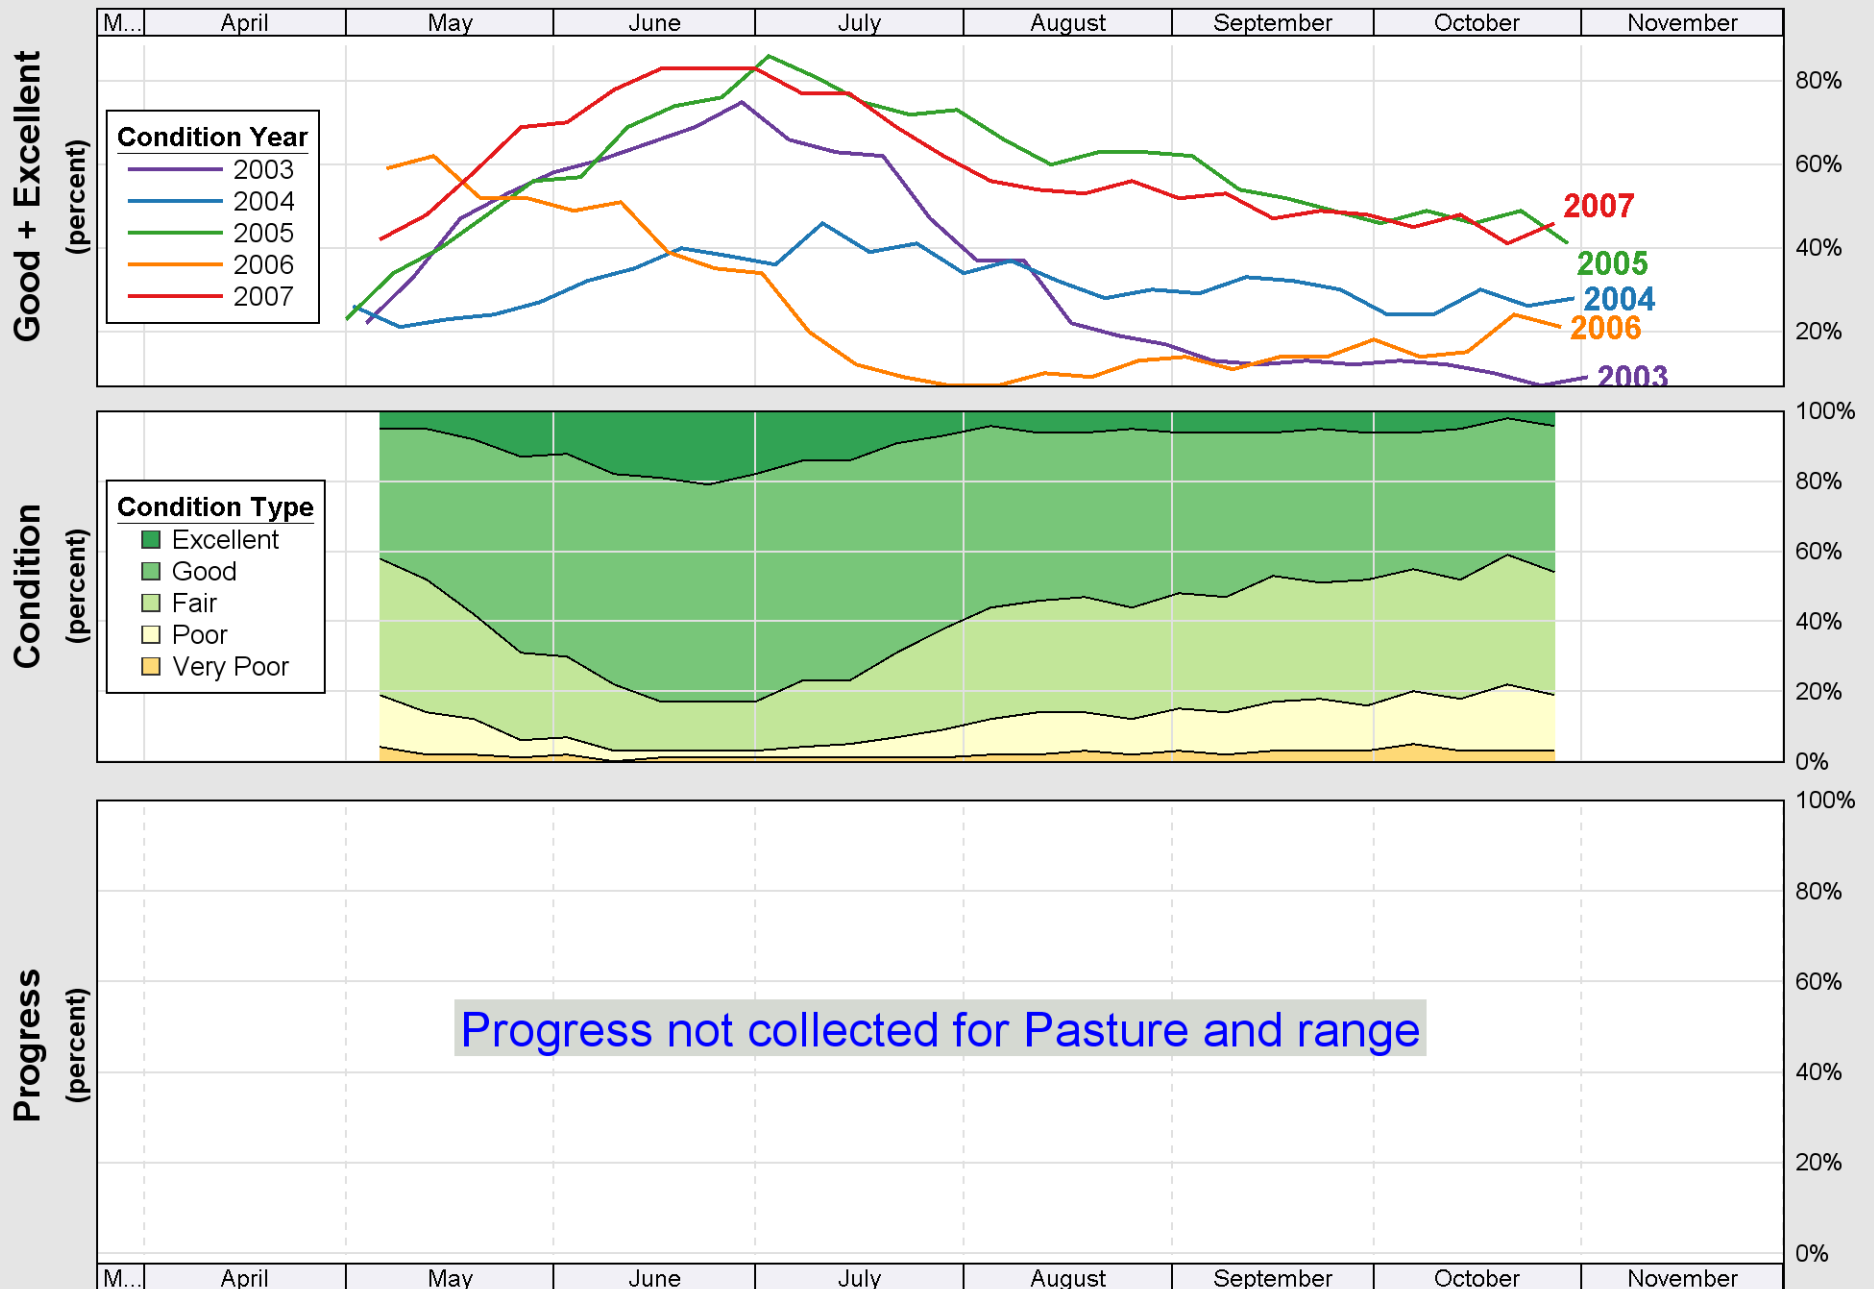

Source: National Agricultural Statistics Service (NASS), Crop Progress Report

Crop Progress and Condition: Corn in North Dakota , 2007

Source: National Agricultural Statistics Service (NASS), Crop Progress Report

Source: National Agricultural Statistics Service (NASS), Crop Progress Report

Source: National Agricultural Statistics Service (NASS), Crop Progress Report

Source: National Agricultural Statistics Service (NASS), Crop Progress Report