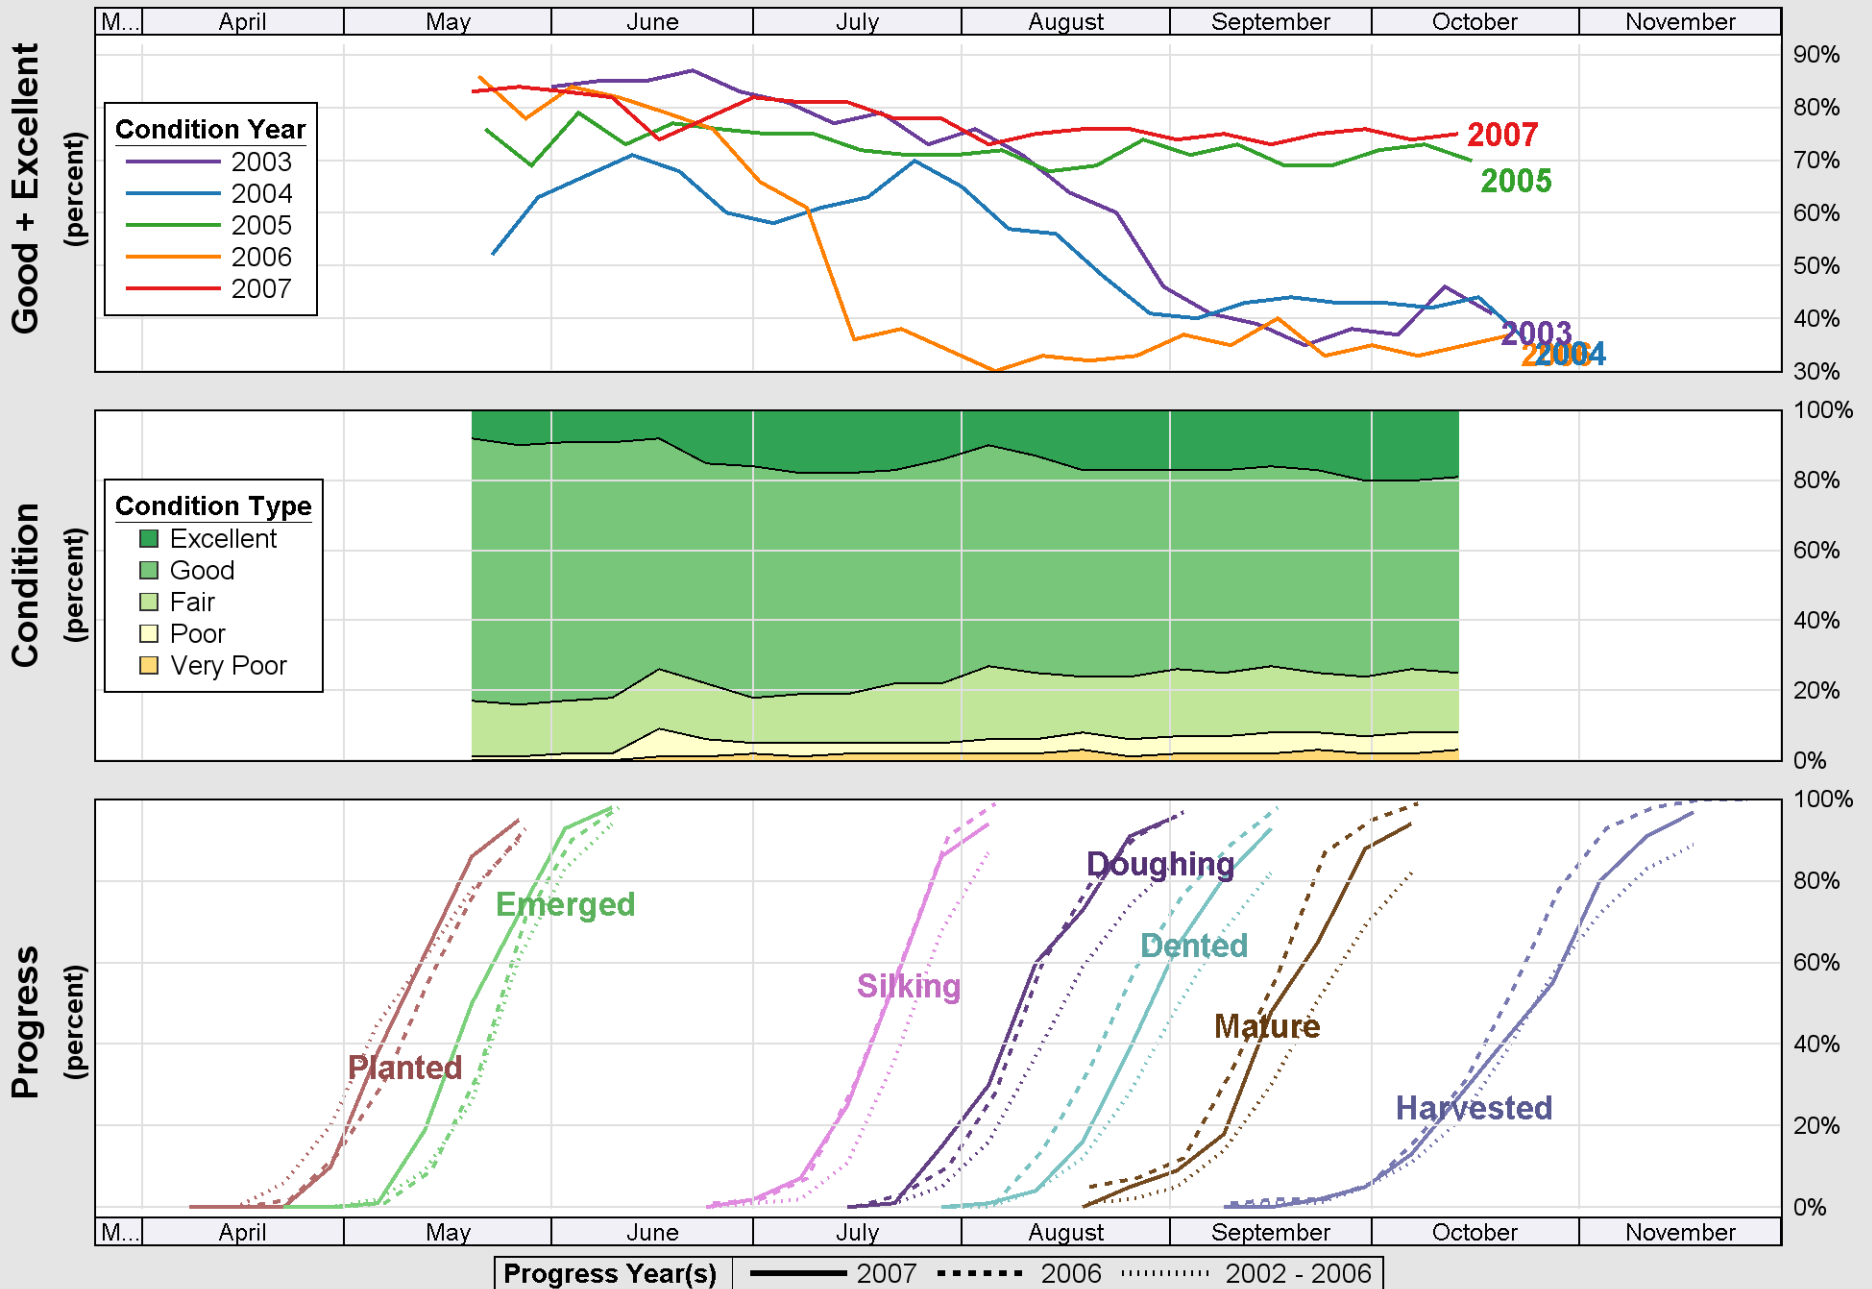

Source: National Agricultural Statistics Service (NASS), Crop Progress Report

Crop Progress and Condition: Corn in North Dakota , 2007

Source: National Agricultural Statistics Service (NASS), Crop Progress Report

Source: National Agricultural Statistics Service (NASS), Crop Progress Report

Source: National Agricultural Statistics Service (NASS), Crop Progress Report

Source: National Agricultural Statistics Service (NASS), Crop Progress Report