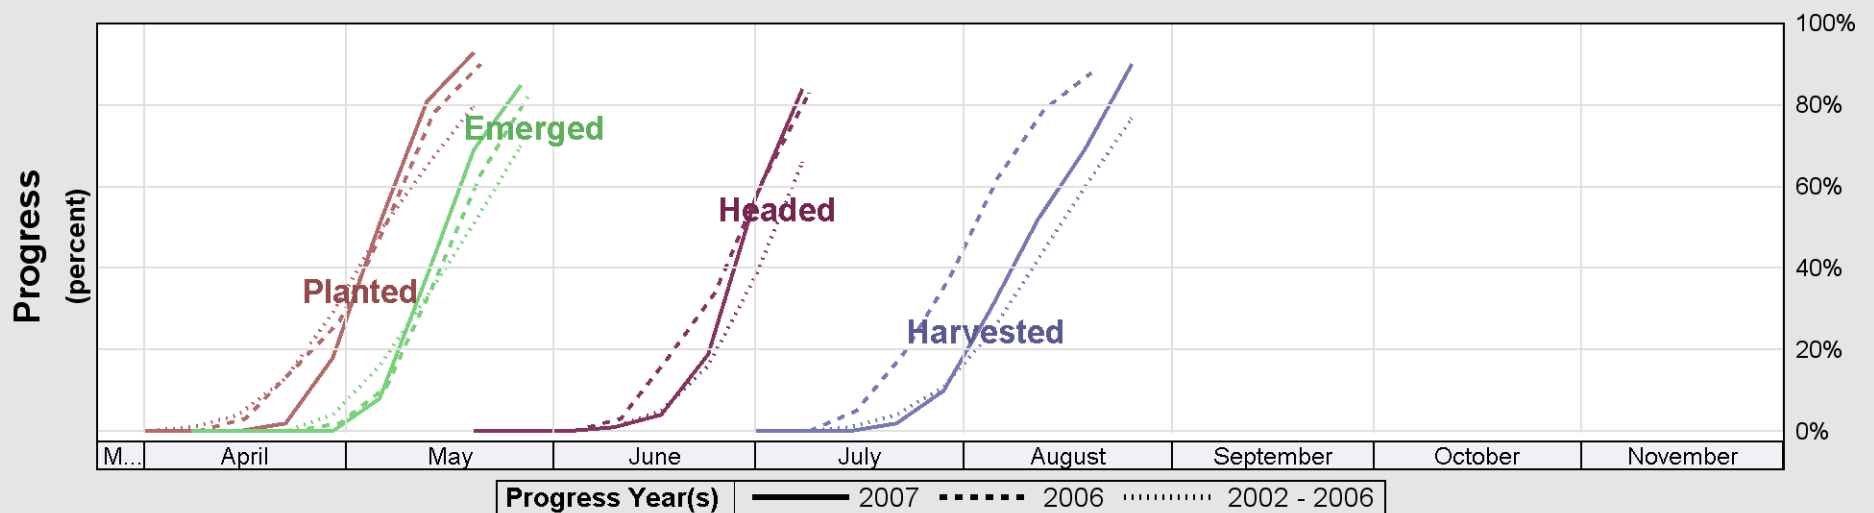

Source: National Agricultural Statistics Service (NASS), Crop Progress Report

Crop Progress and Condition: Corn in North Dakota , 2007

Source: National Agricultural Statistics Service (NASS), Crop Progress Report

Source: National Agricultural Statistics Service (NASS), Crop Progress Report

Source: National Agricultural Statistics Service (NASS), Crop Progress Report

Source: National Agricultural Statistics Service (NASS), Crop Progress Report