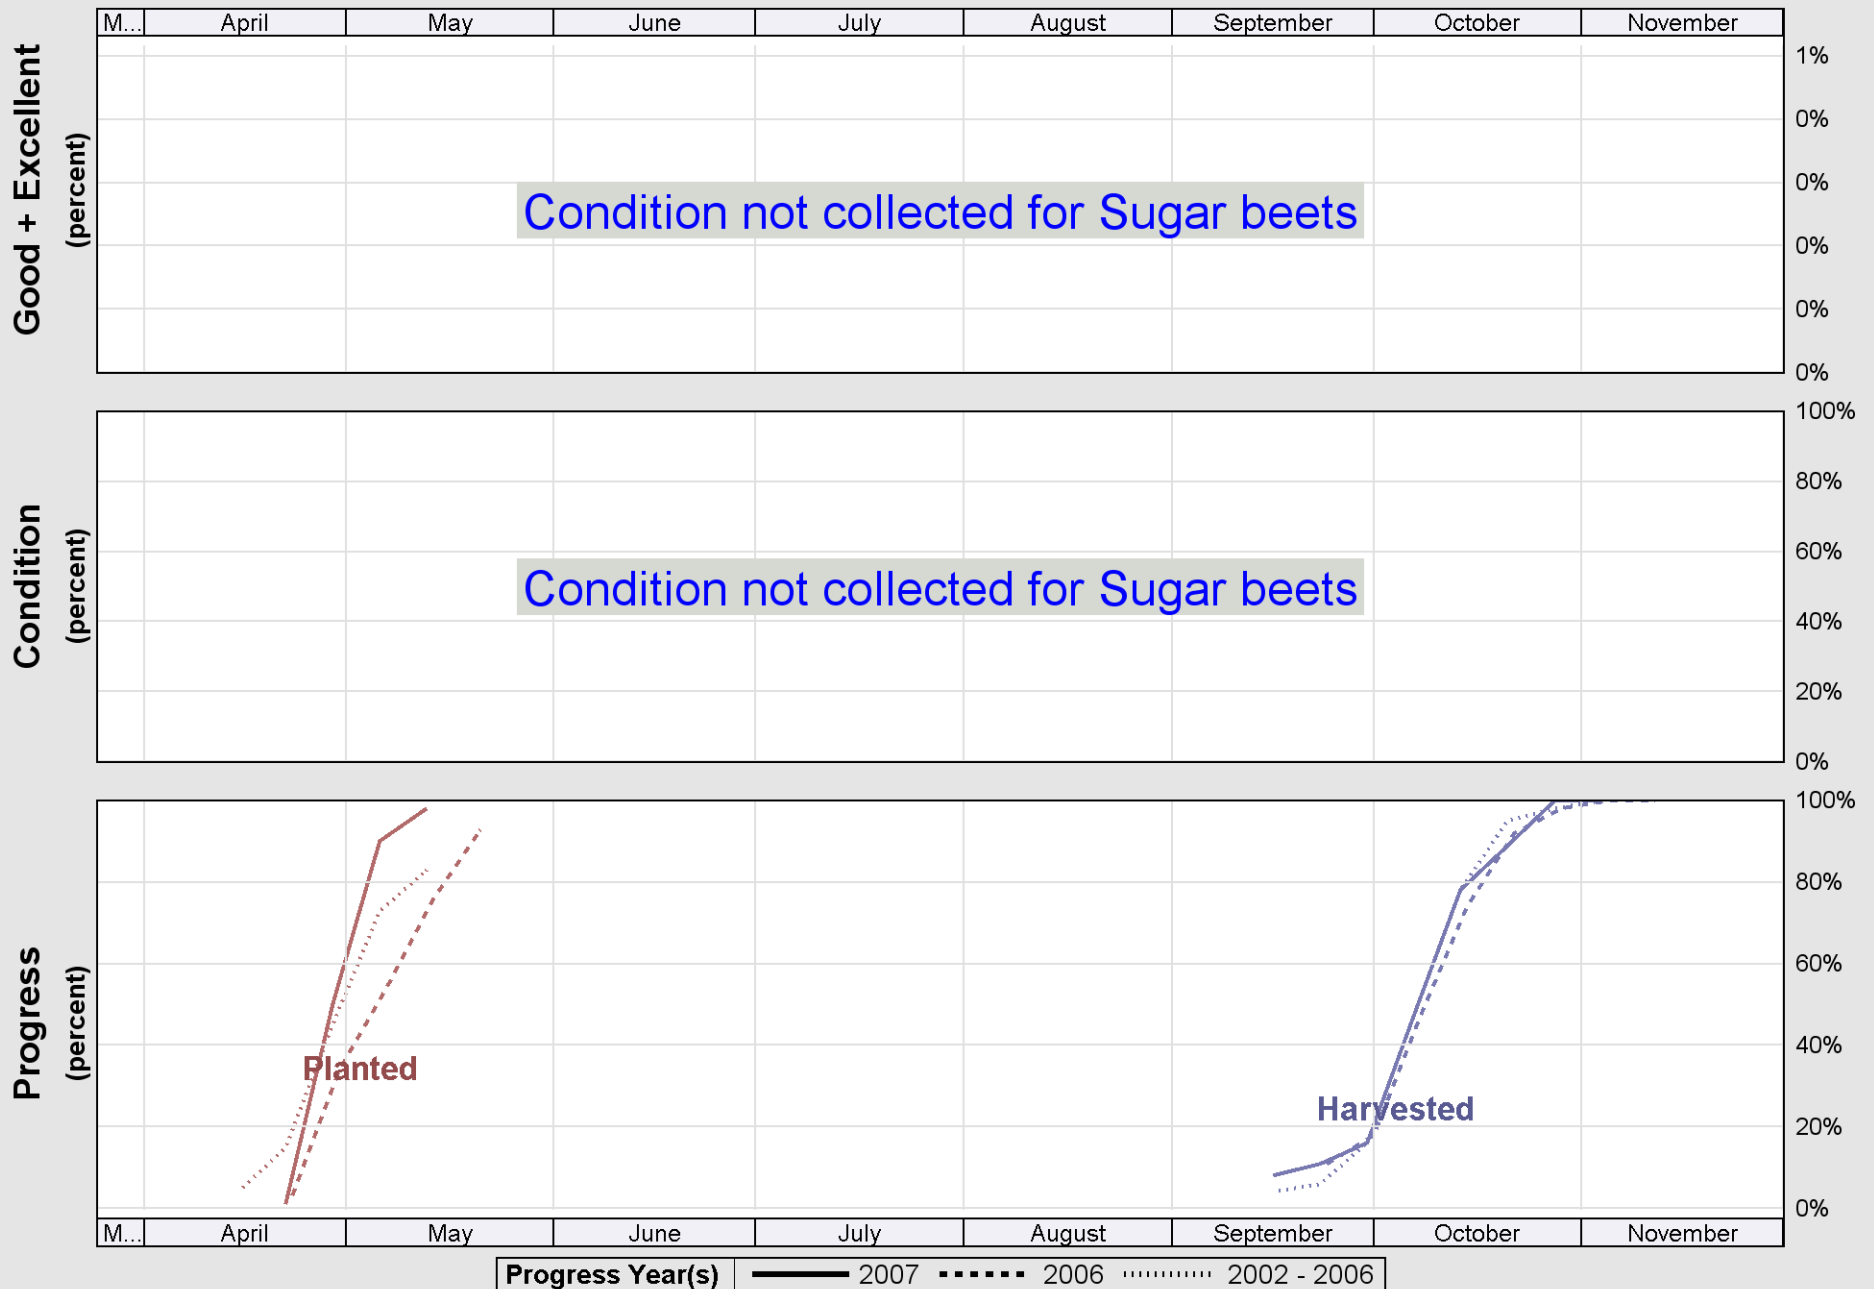

Source: National Agricultural Statistics Service (NASS), Crop Progress Report

Crop Progress and Condition: Corn in North Dakota , 2007

Source: National Agricultural Statistics Service (NASS), Crop Progress Report

Source: National Agricultural Statistics Service (NASS), Crop Progress Report

Source: National Agricultural Statistics Service (NASS), Crop Progress Report

Source: National Agricultural Statistics Service (NASS), Crop Progress Report