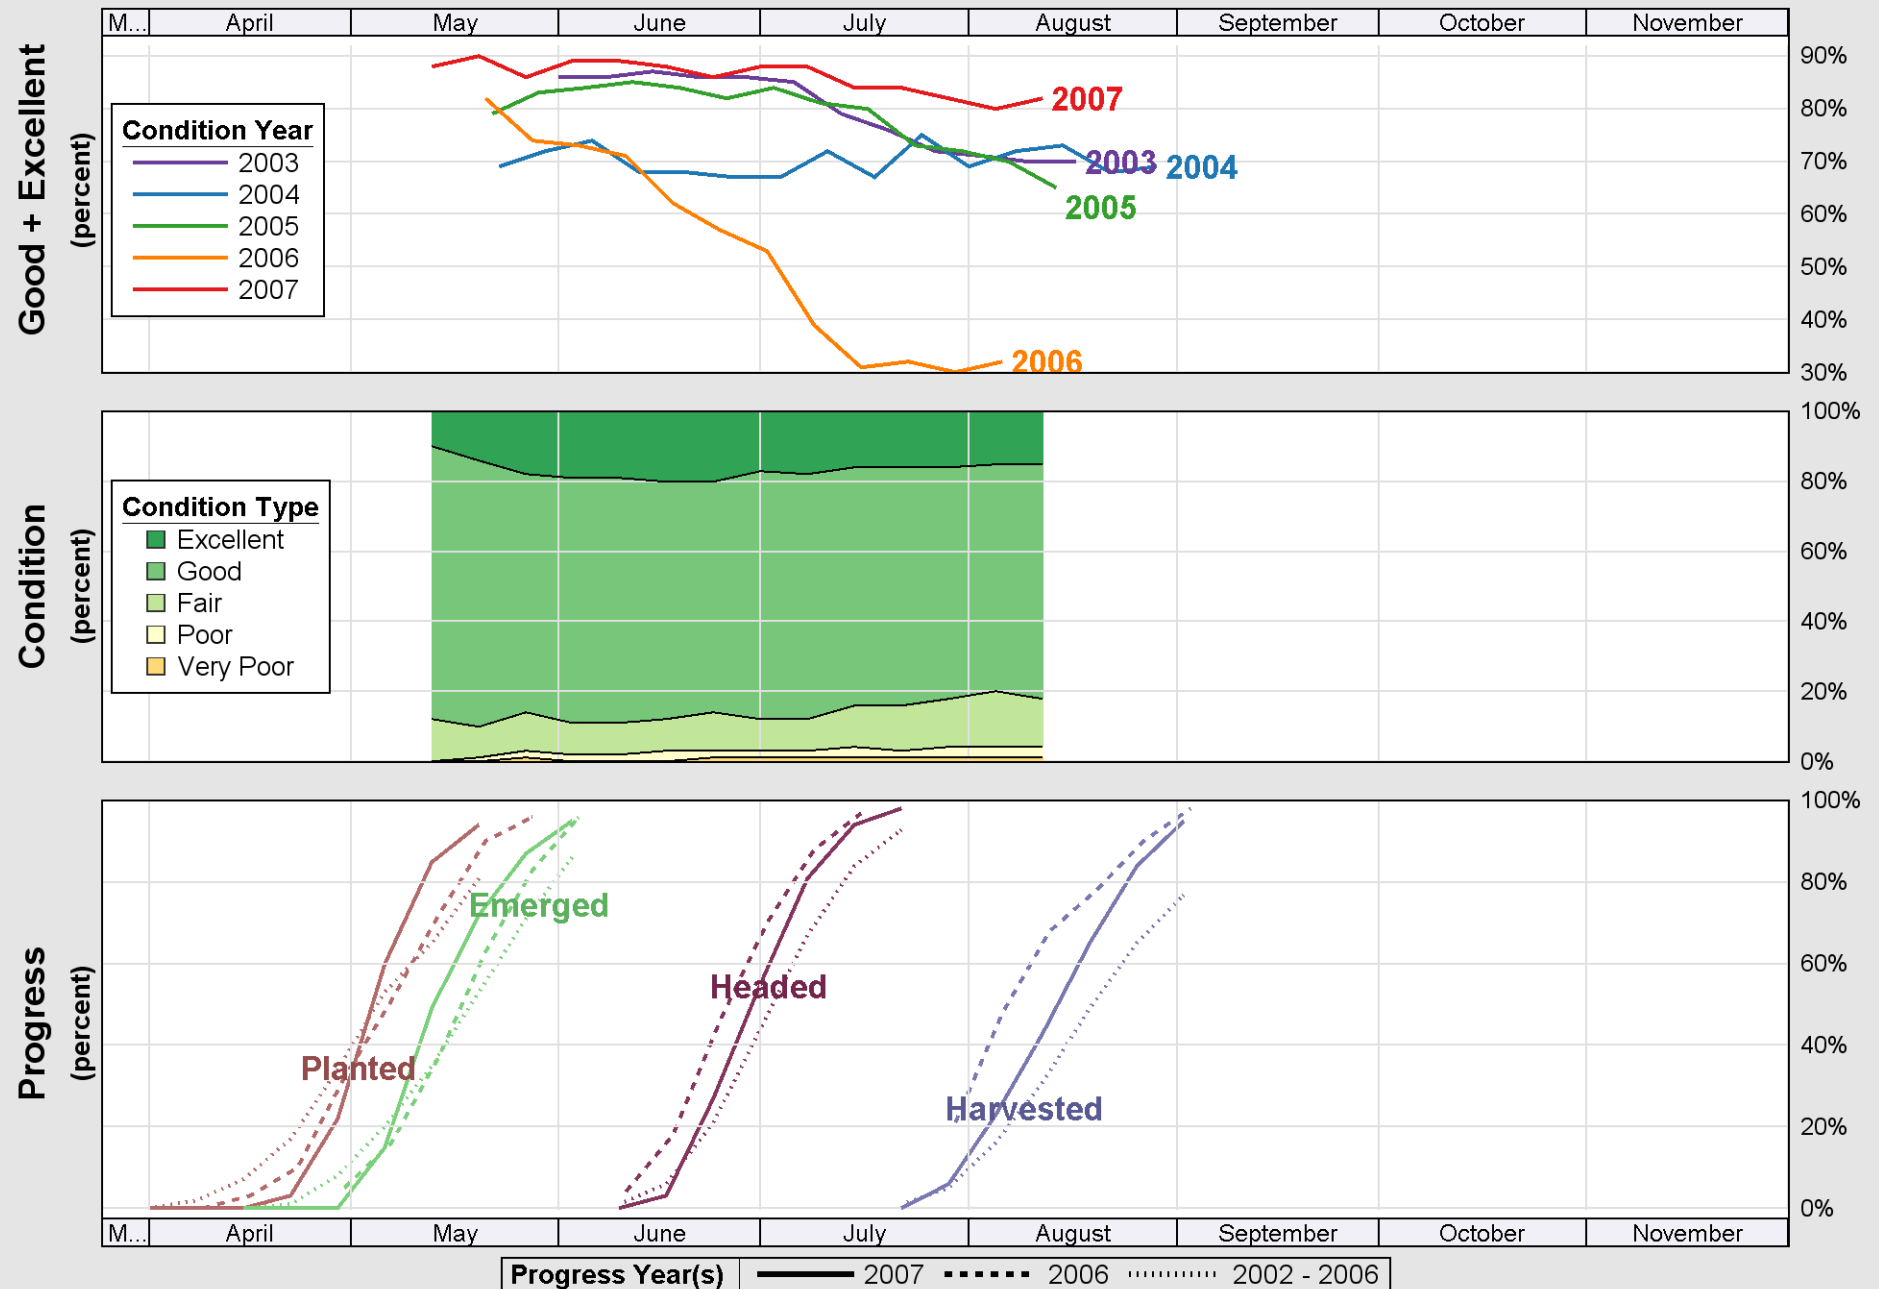

Source: National Agricultural Statistics Service (NASS), Crop Progress Report

Crop Progress and Condition: Corn in North Dakota , 2007

Source: National Agricultural Statistics Service (NASS), Crop Progress Report

Source: National Agricultural Statistics Service (NASS), Crop Progress Report

Source: National Agricultural Statistics Service (NASS), Crop Progress Report

Source: National Agricultural Statistics Service (NASS), Crop Progress Report