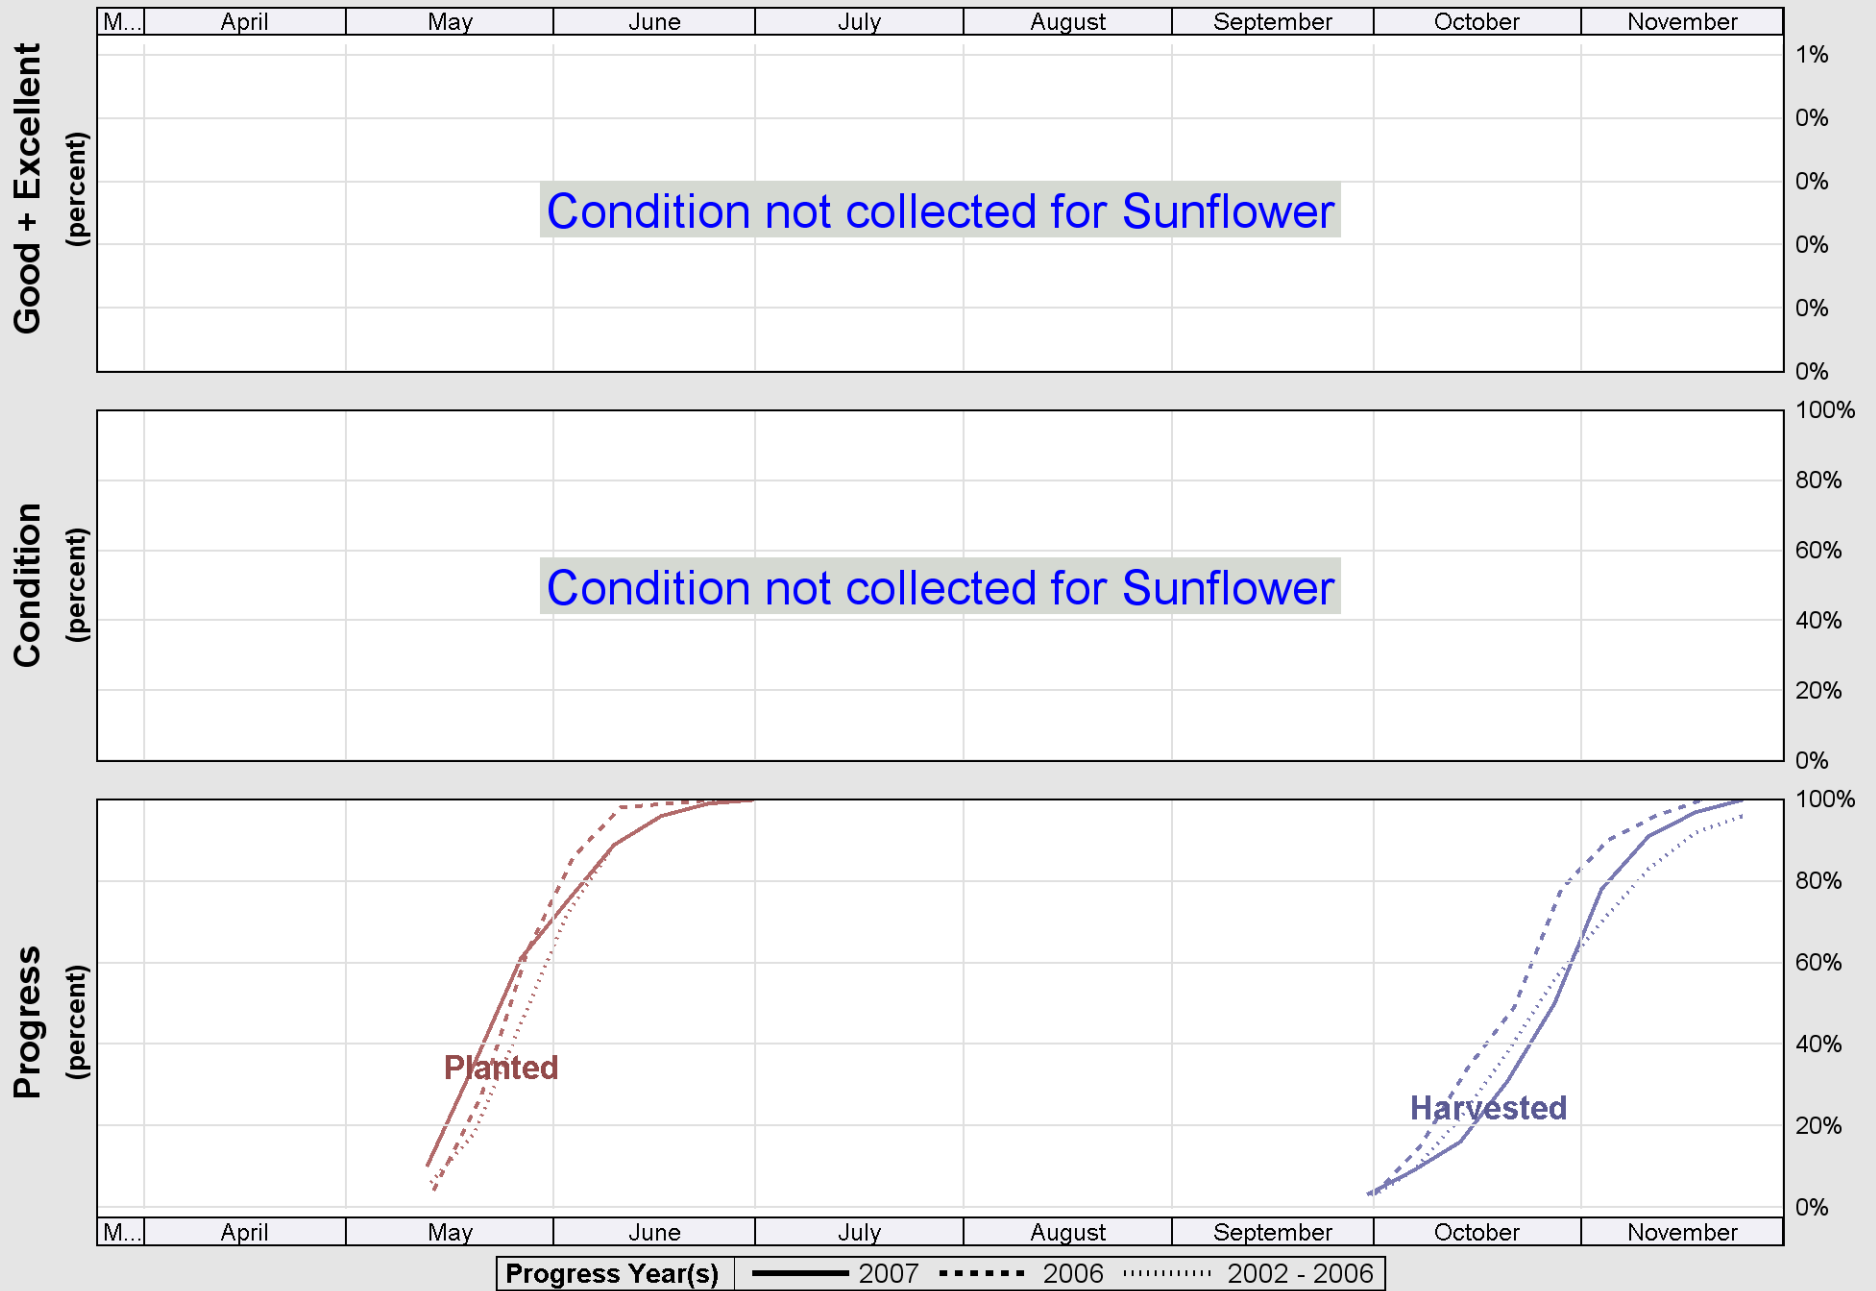

Source: National Agricultural Statistics Service (NASS), Crop Progress Report

Crop Progress and Condition: Corn in North Dakota , 2007

Source: National Agricultural Statistics Service (NASS), Crop Progress Report

Source: National Agricultural Statistics Service (NASS), Crop Progress Report

Source: National Agricultural Statistics Service (NASS), Crop Progress Report

Source: National Agricultural Statistics Service (NASS), Crop Progress Report