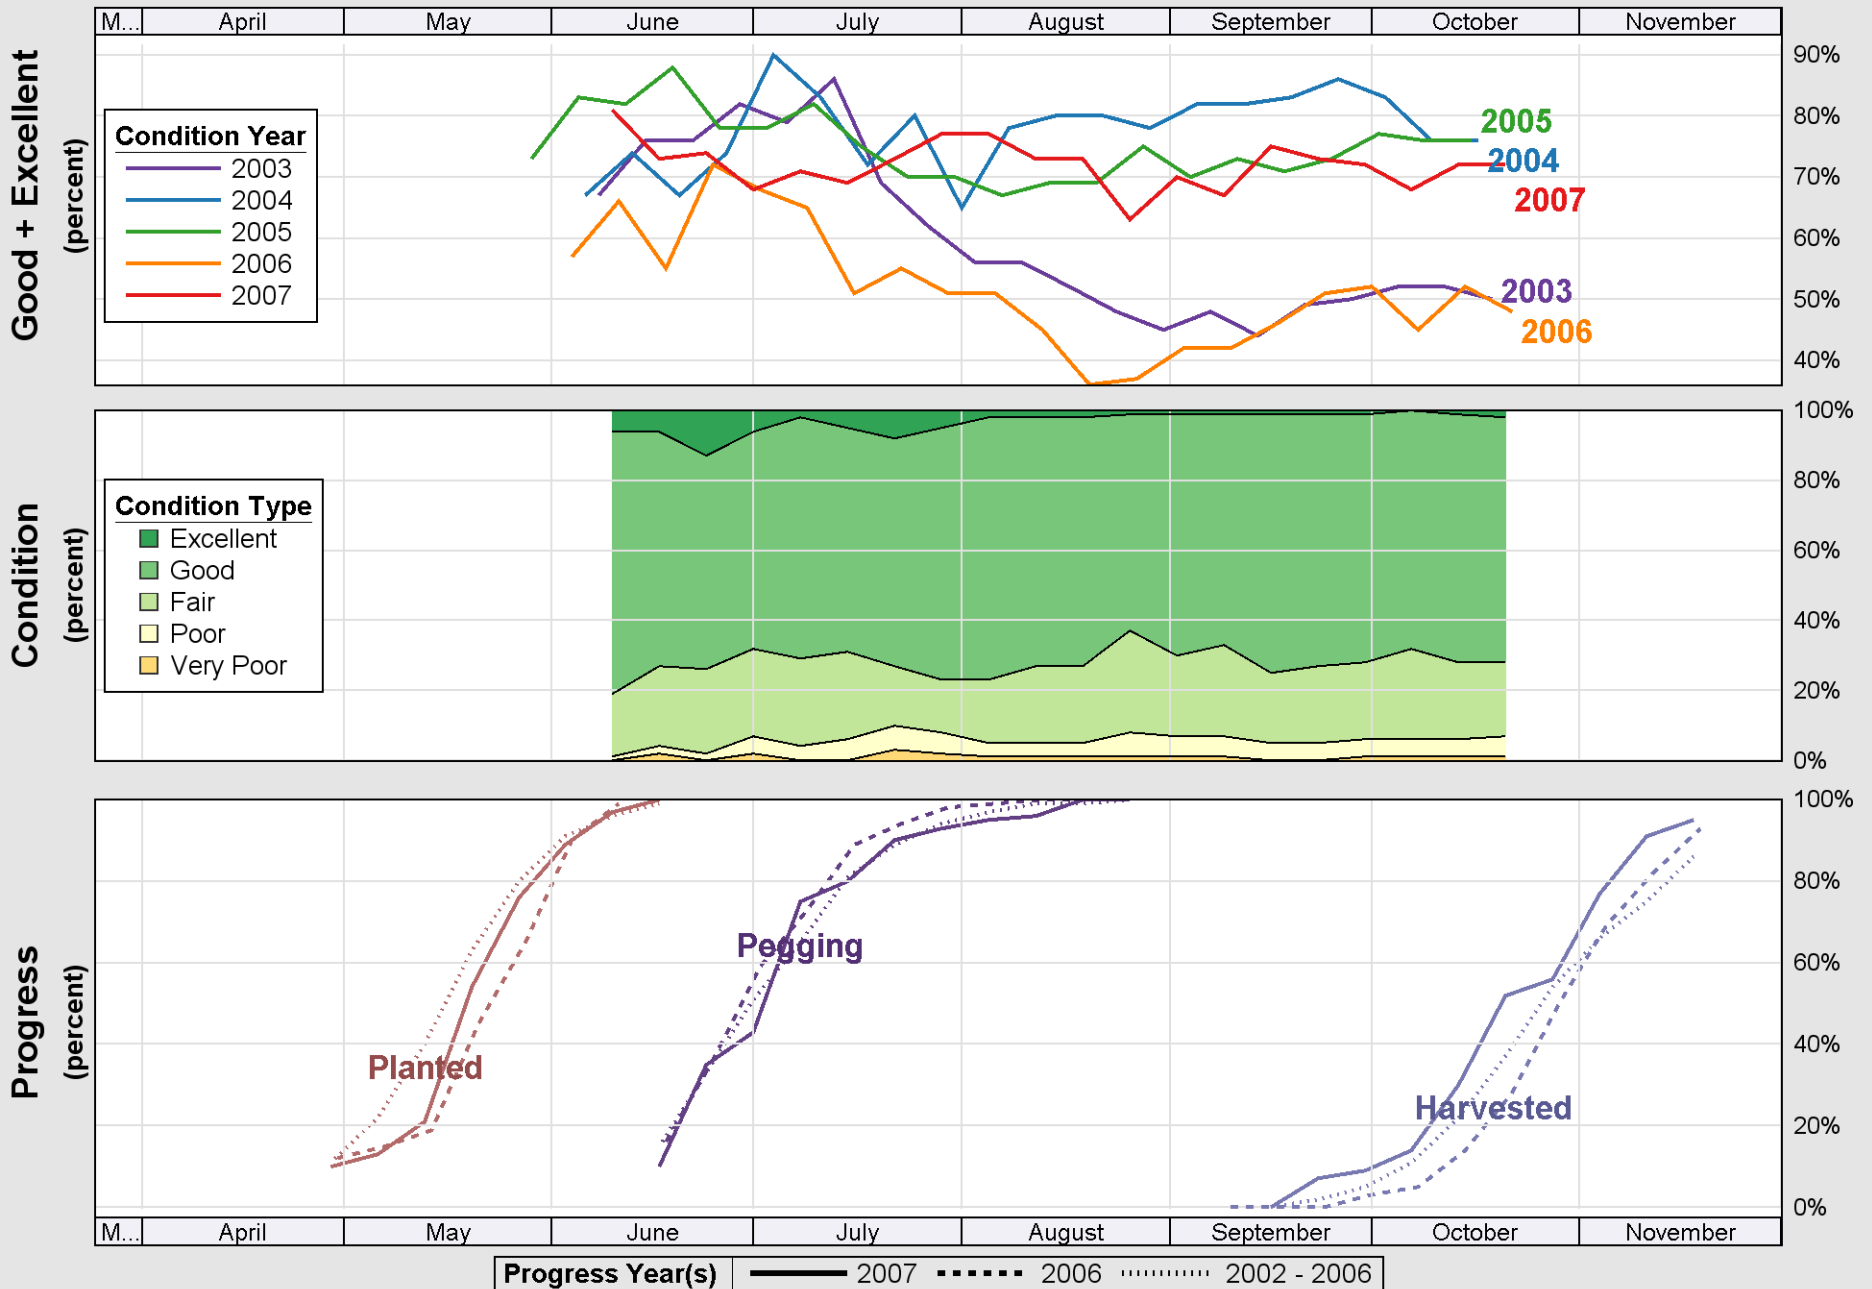

Source: National Agricultural Statistics Service (NASS), Crop Progress Report

Source: National Agricultural Statistics Service (NASS), Crop Progress Report

# Crop Progress and Condition: Sorghum in Oklahoma , 2007

Source: National Agricultural Statistics Service (NASS), Crop Progress Report