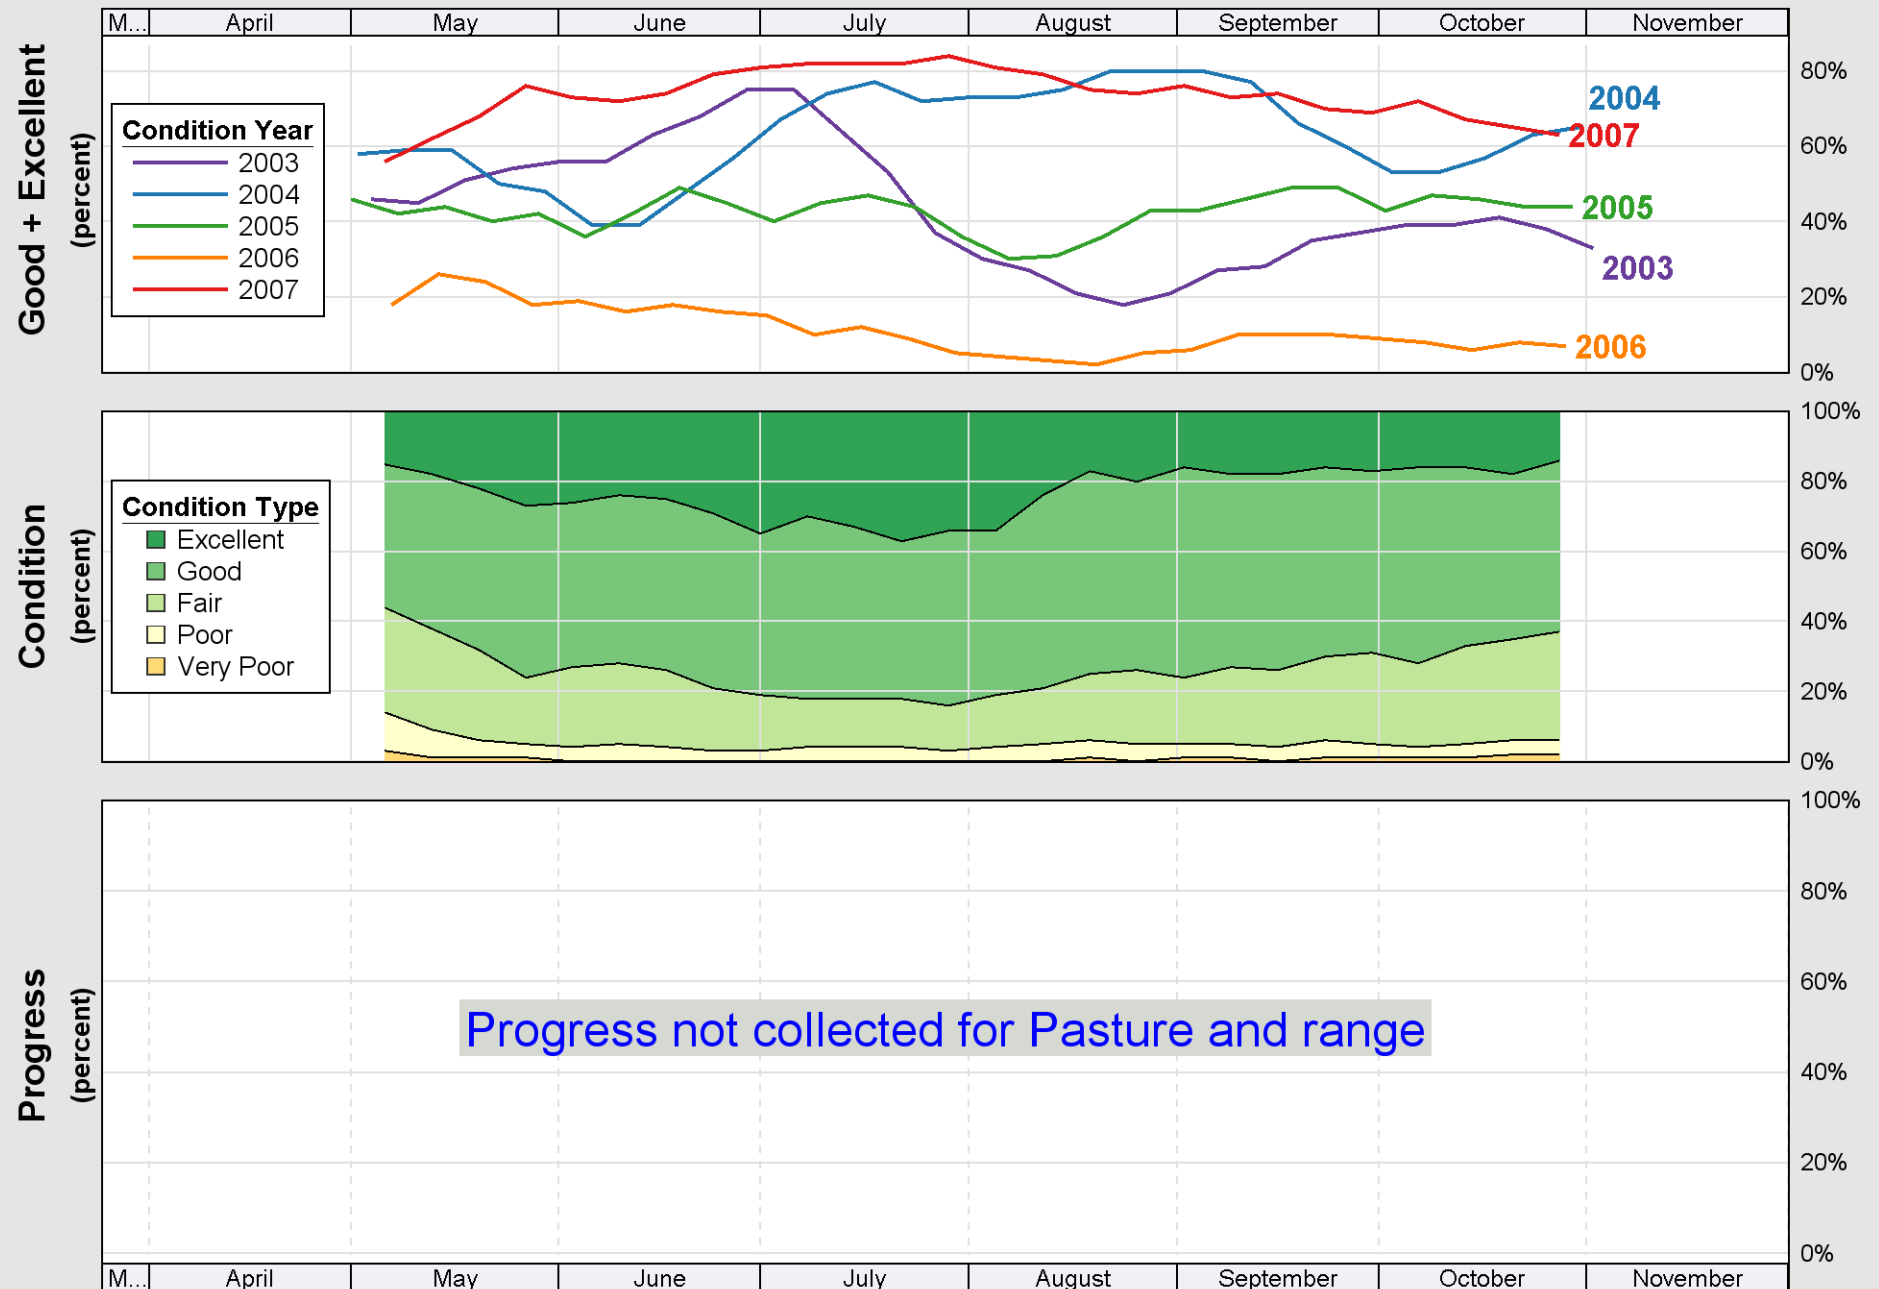

Source: National Agricultural Statistics Service (NASS), Crop Progress Report

Source: National Agricultural Statistics Service (NASS), Crop Progress Report

# Crop Progress and Condition: Sorghum in Oklahoma , 2007

Source: National Agricultural Statistics Service (NASS), Crop Progress Report