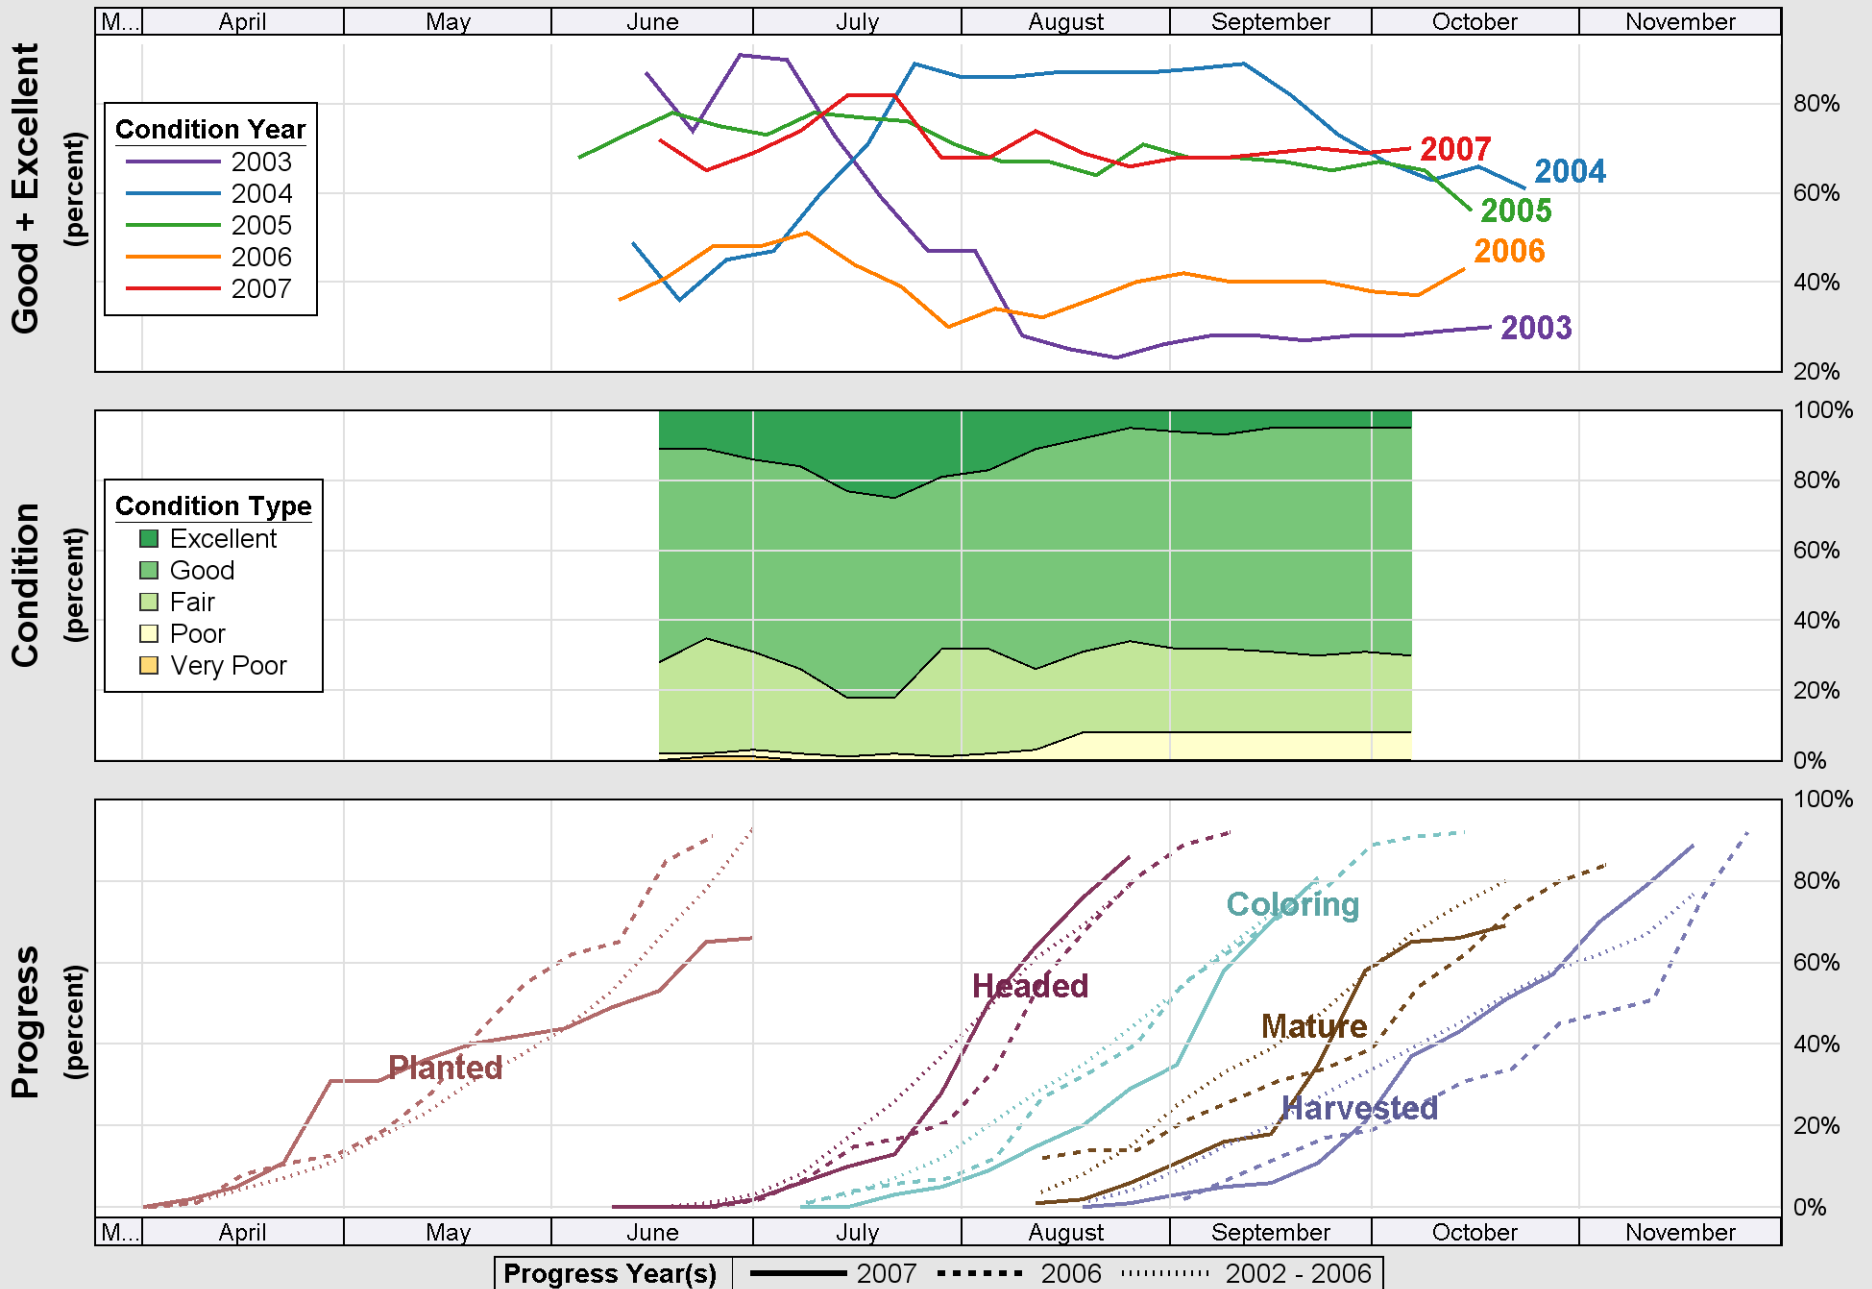

Source: National Agricultural Statistics Service (NASS), Crop Progress Report

Source: National Agricultural Statistics Service (NASS), Crop Progress Report

# Crop Progress and Condition: Sorghum in Oklahoma , 2007

Source: National Agricultural Statistics Service (NASS), Crop Progress Report