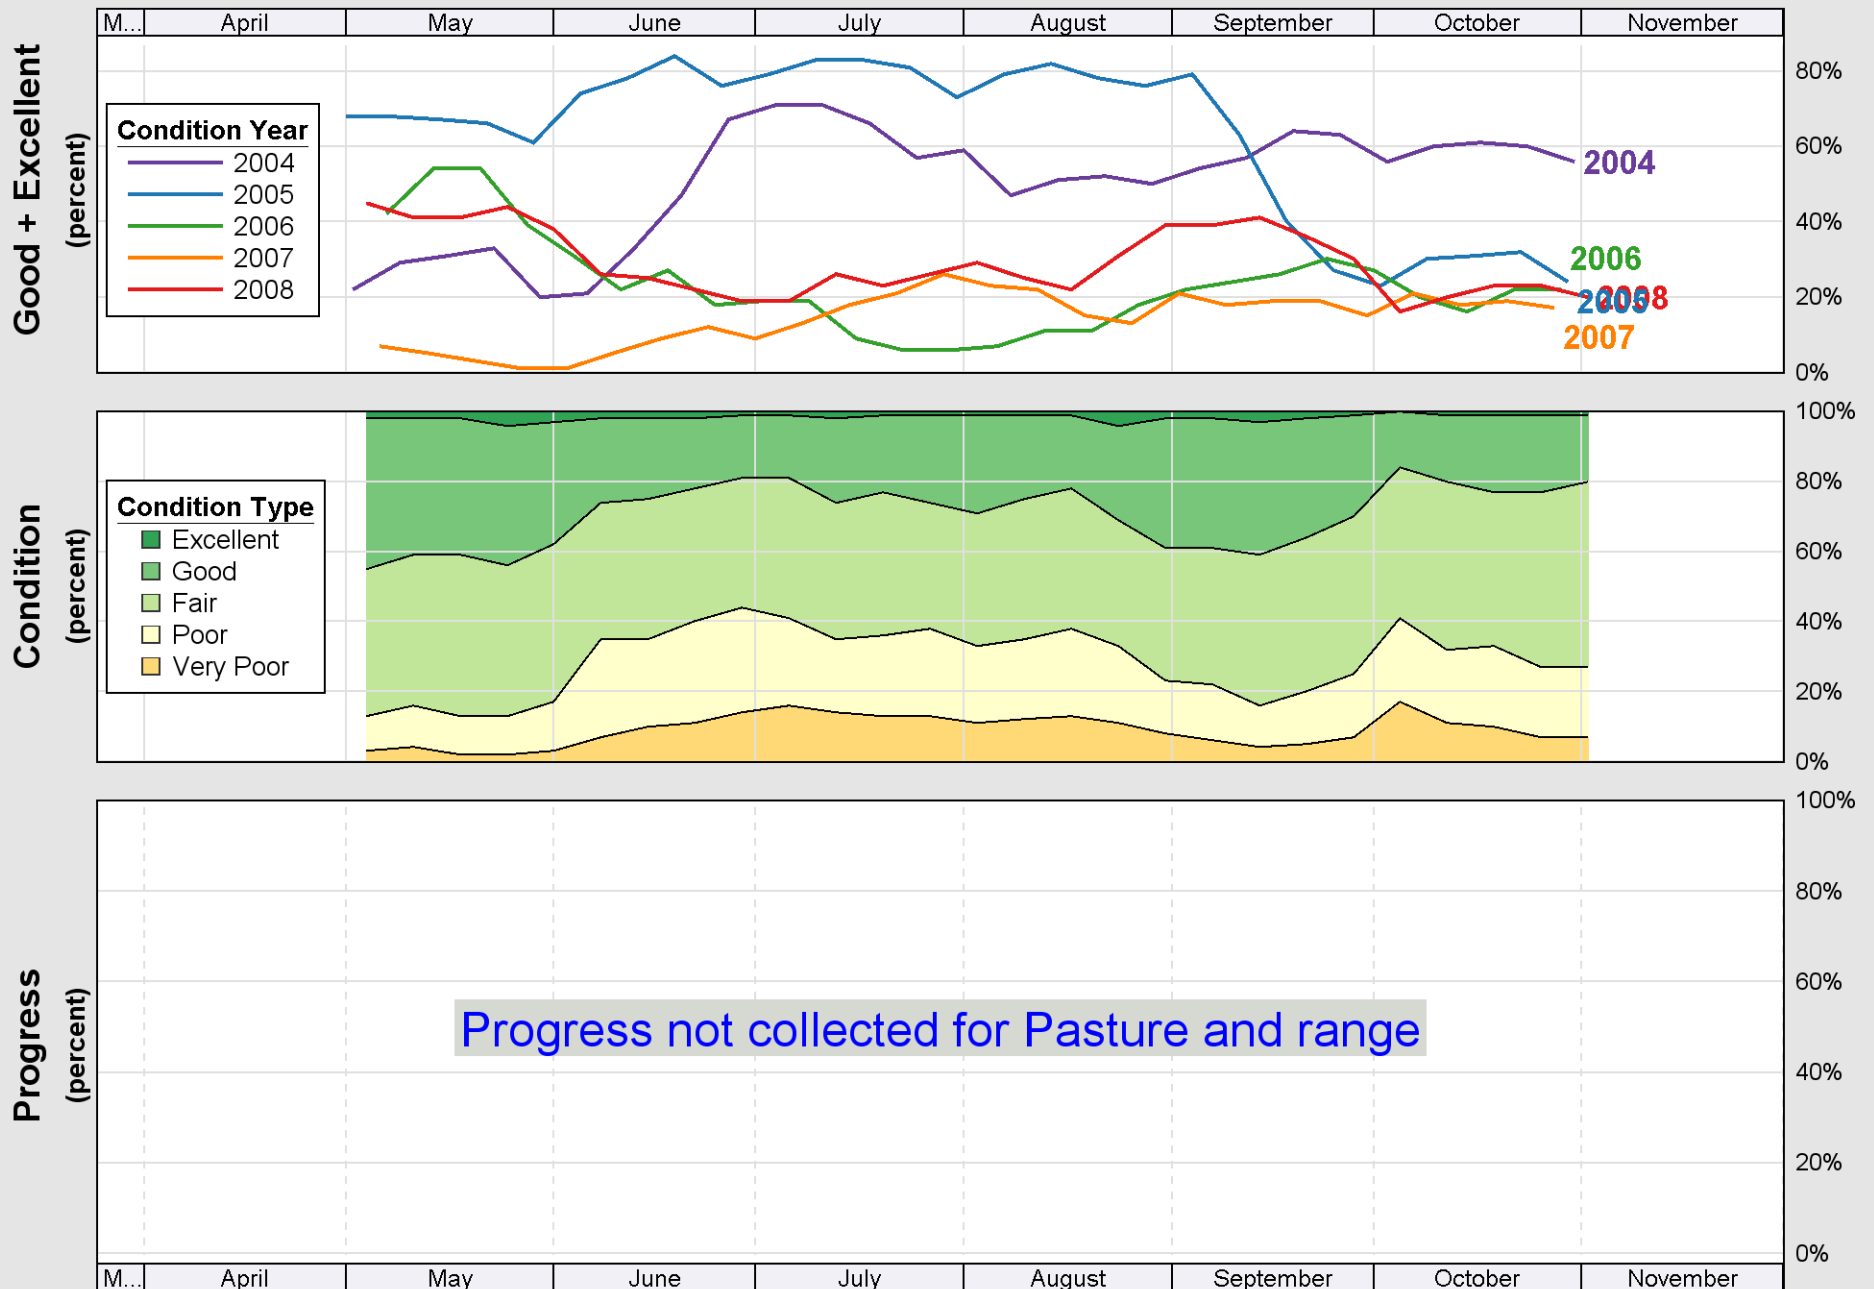

# Crop Progress and Condition: Cotton in Georgia , 2008

Source: National Agricultural Statistics Service (NASS), Crop Progress Report

# Crop Progress and Condition: Peanuts in Georgia , 2008

Source: National Agricultural Statistics Service (NASS), Crop Progress Report