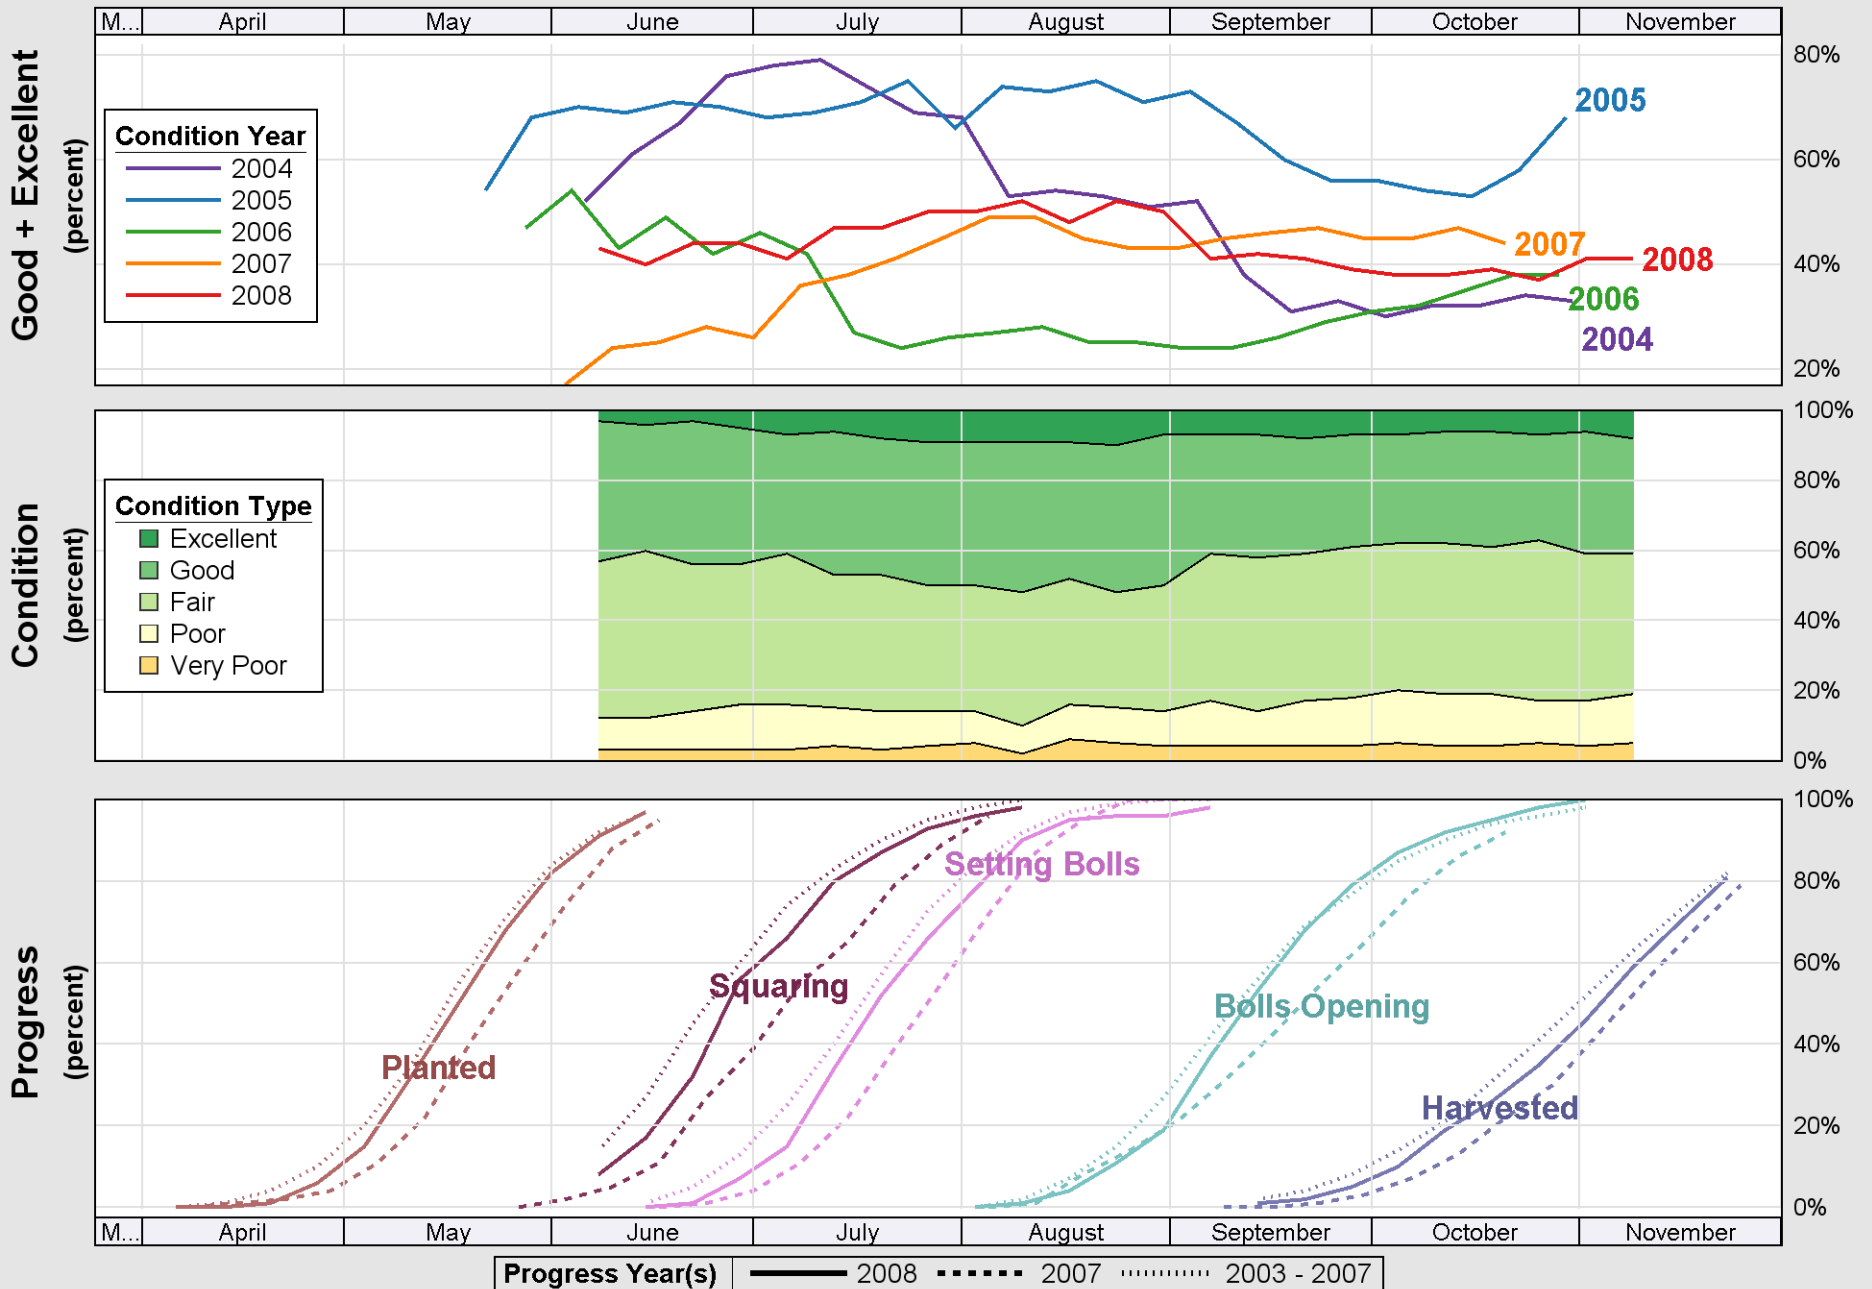

# Crop Progress and Condition: Cotton in Georgia , 2008

Source: National Agricultural Statistics Service (NASS), Crop Progress Report

# Crop Progress and Condition: Peanuts in Georgia , 2008

Source: National Agricultural Statistics Service (NASS), Crop Progress Report