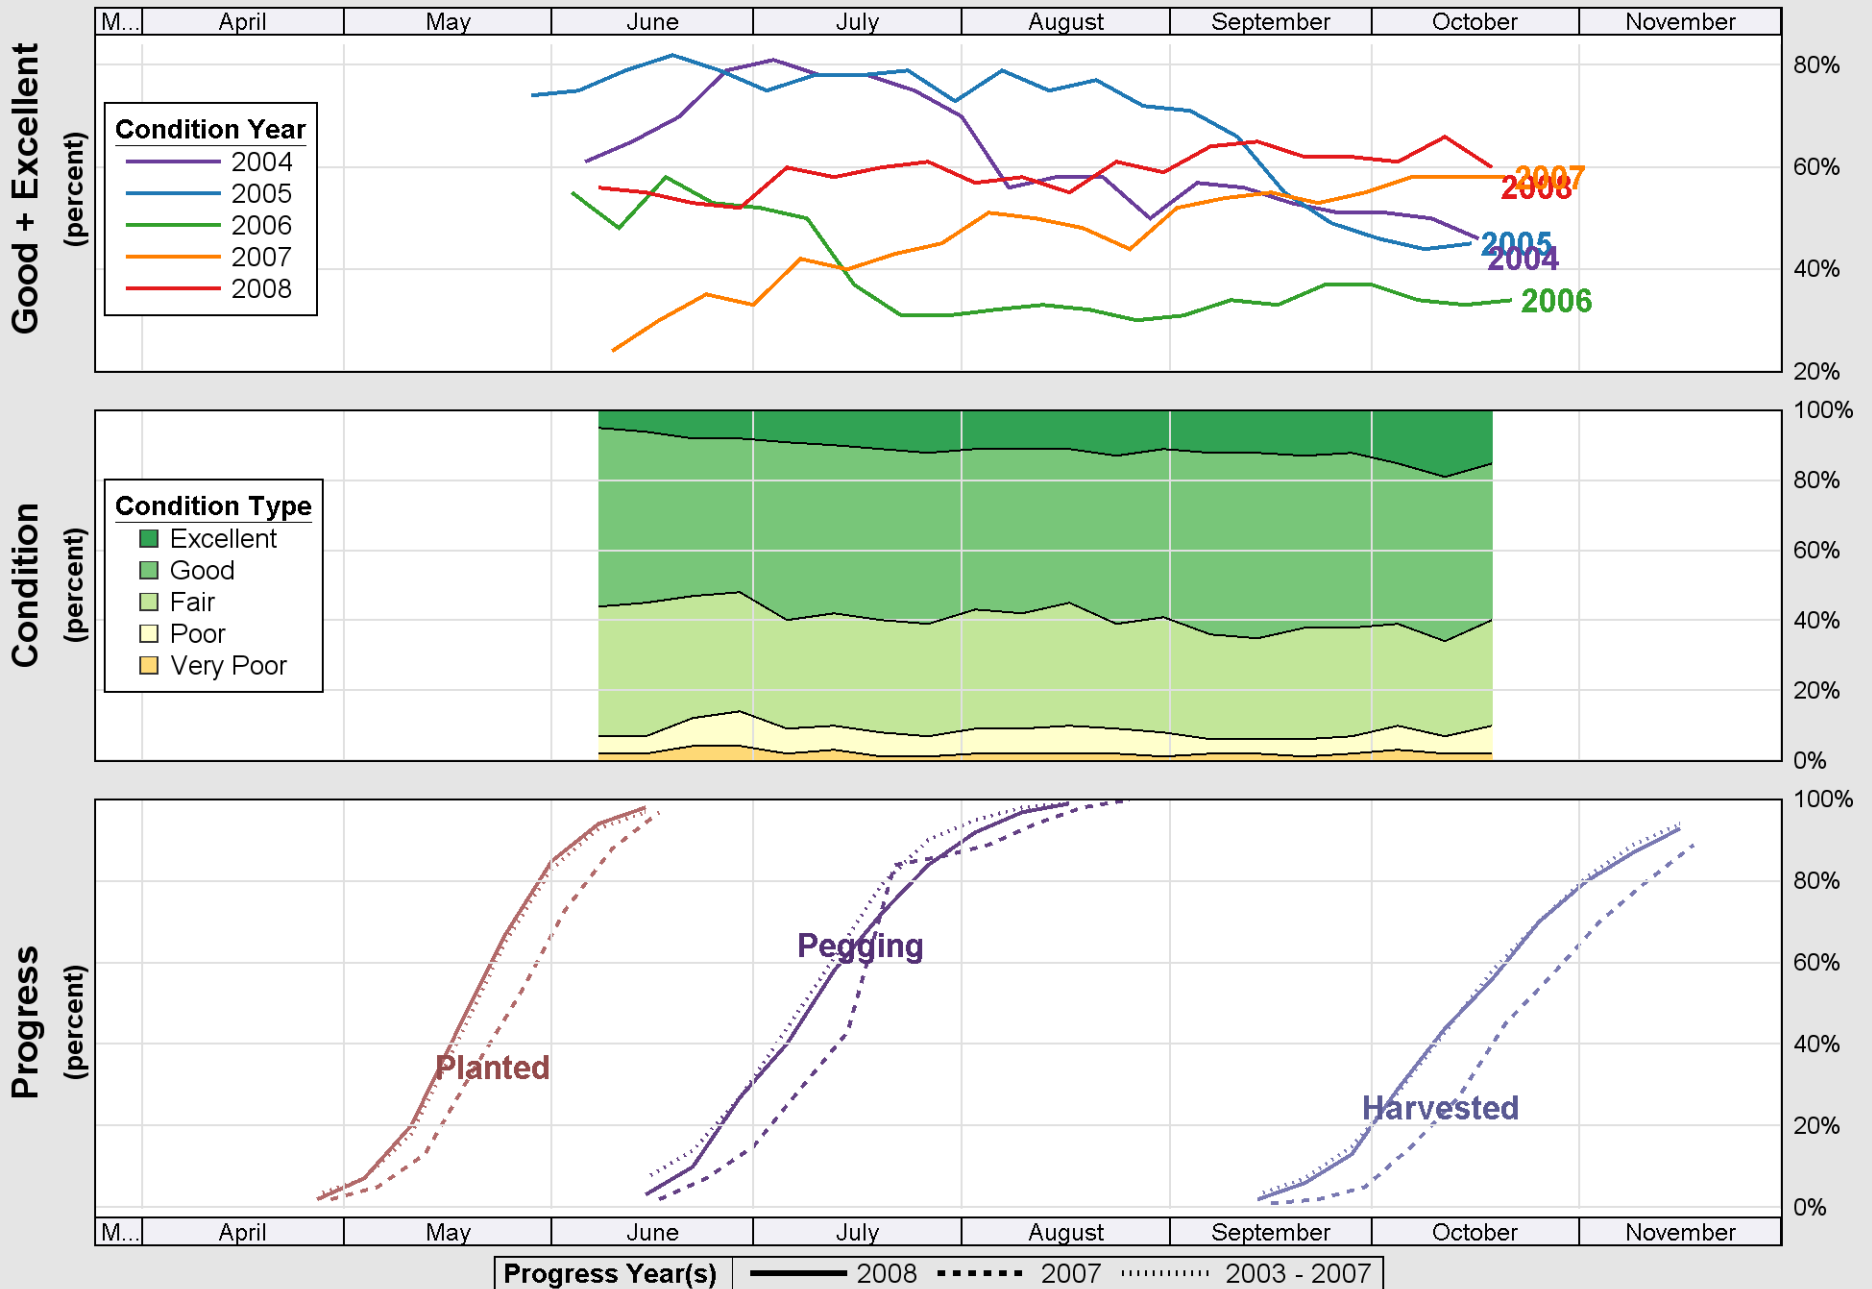

# Crop Progress and Condition: Cotton in Georgia , 2008

Source: National Agricultural Statistics Service (NASS), Crop Progress Report

# Crop Progress and Condition: Peanuts in Georgia , 2008

Source: National Agricultural Statistics Service (NASS), Crop Progress Report