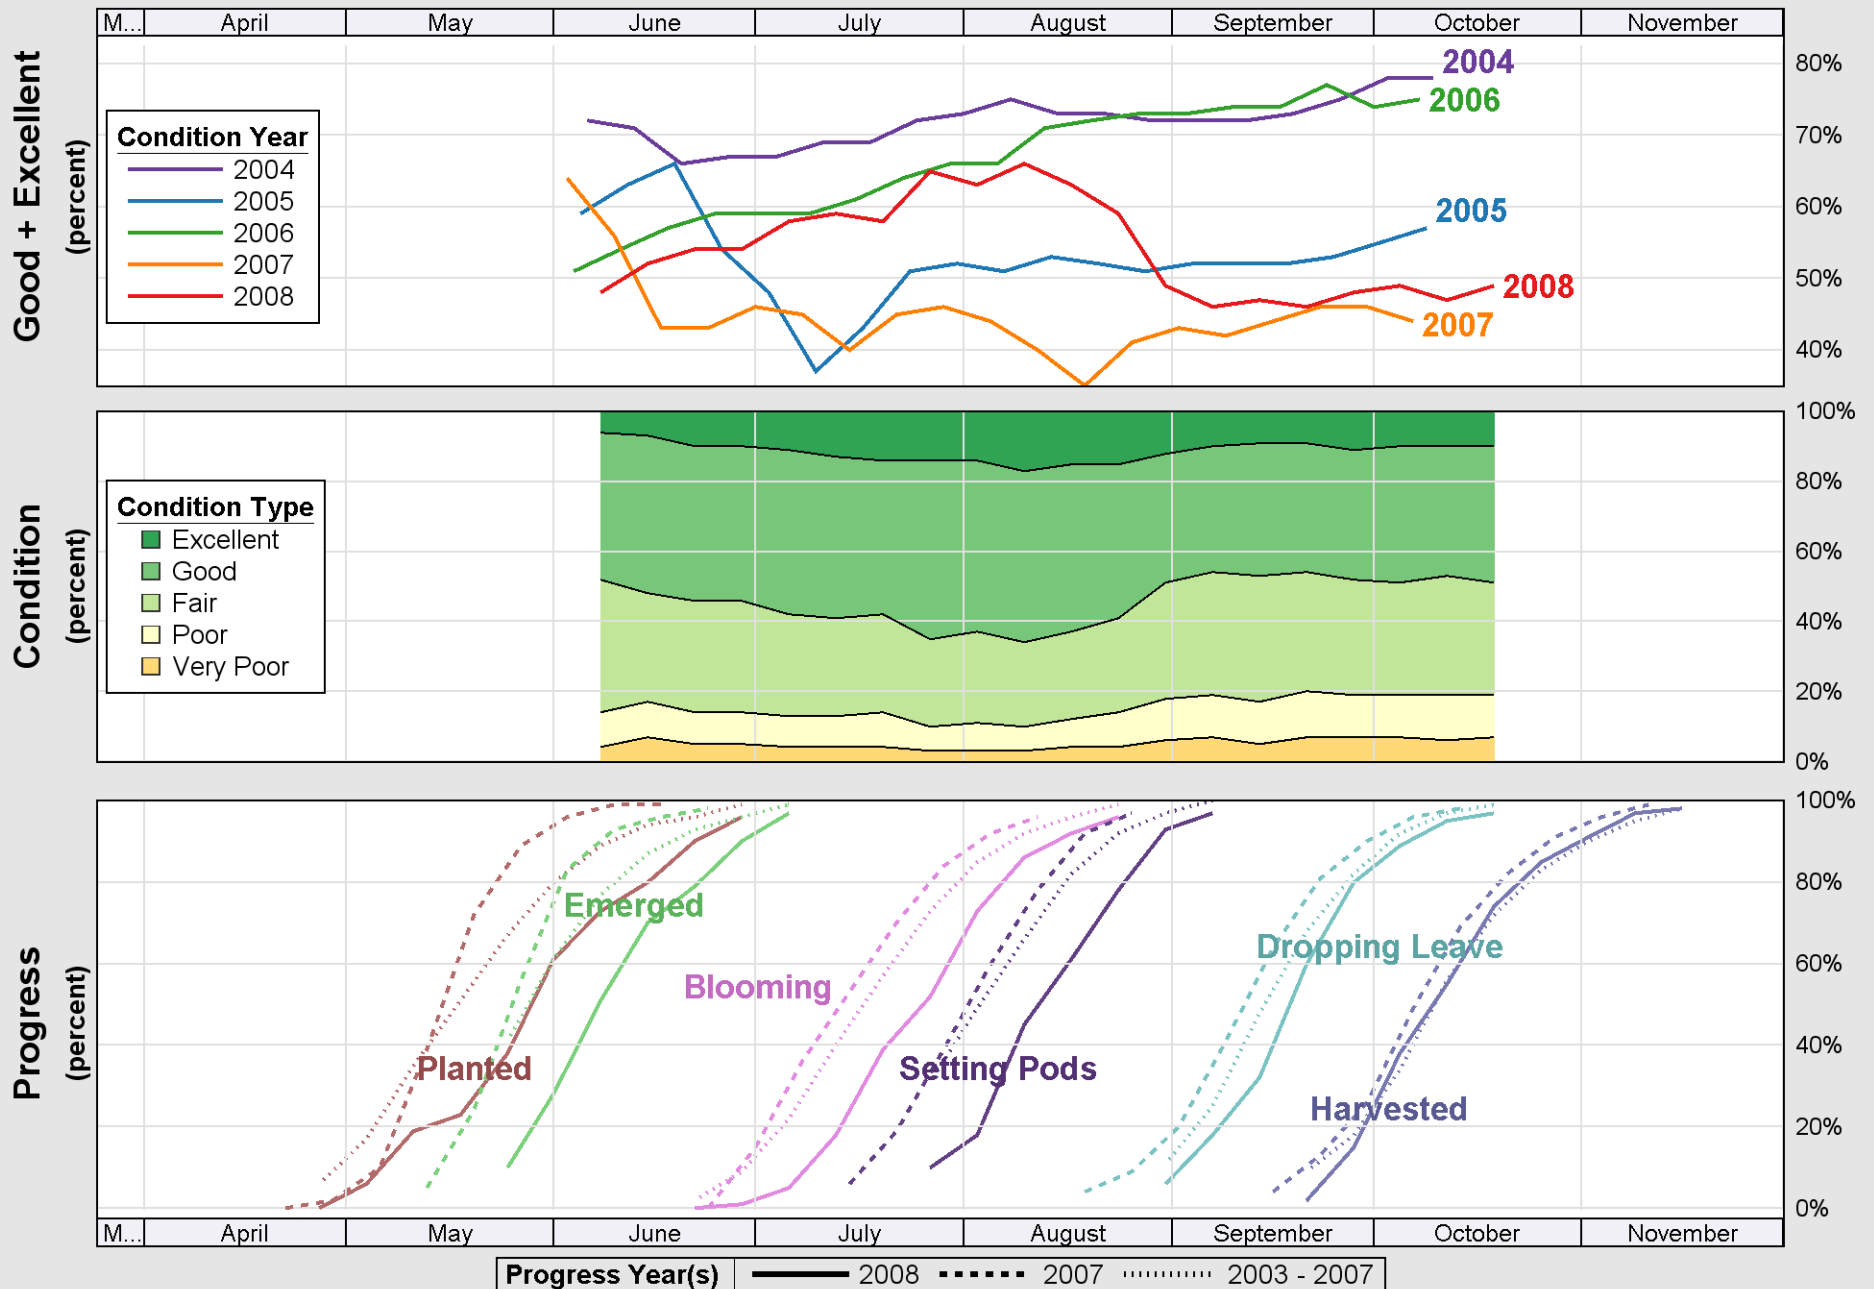

Source: National Agricultural Statistics Service (NASS), Crop Progress Report

Source: National Agricultural Statistics Service (NASS), Crop Progress Report

Crop Progress and Condition: Winter wheat in Indiana , 2008

Source: National Agricultural Statistics Service (NASS), Crop Progress Report