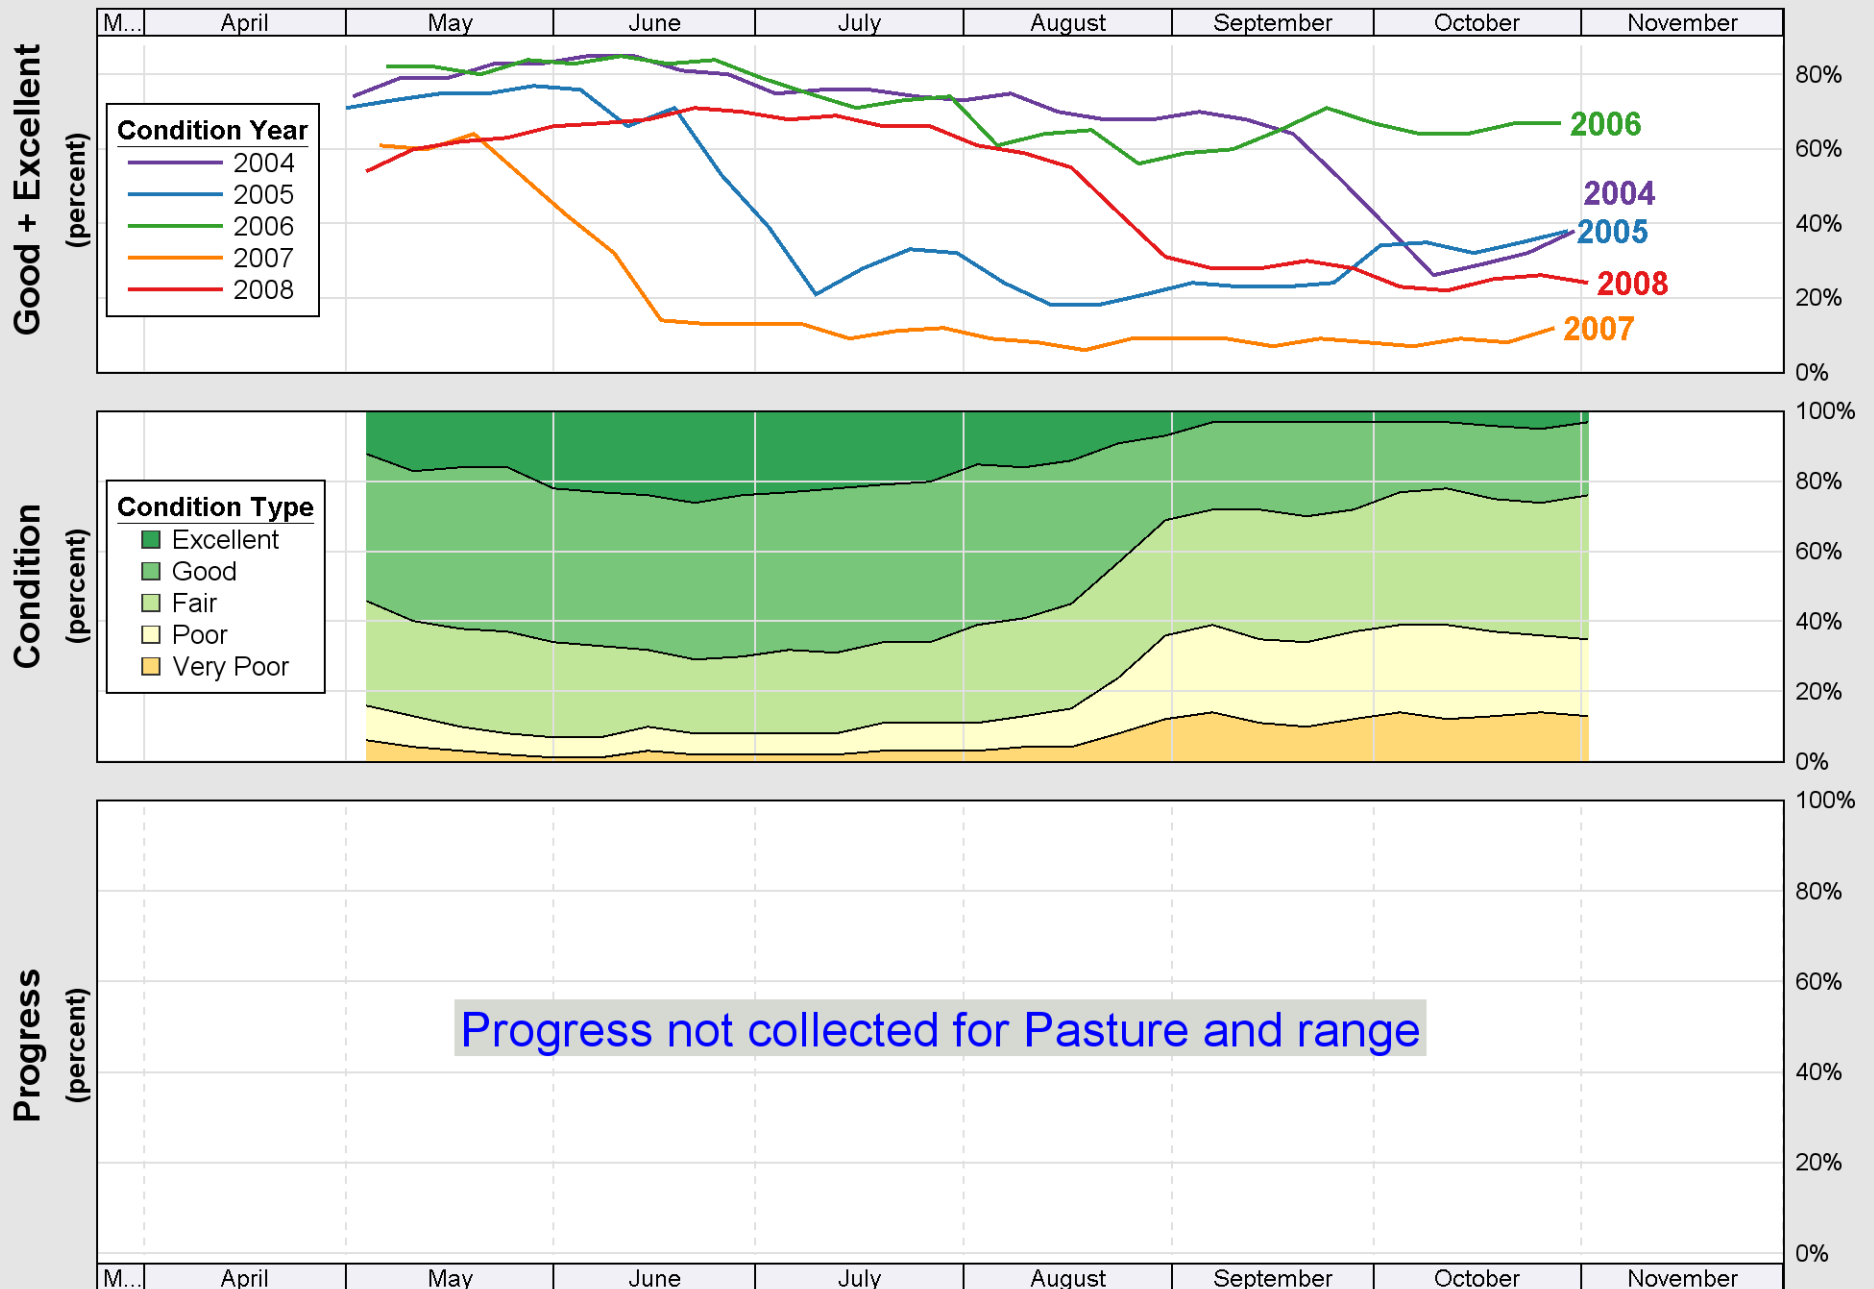

Source: National Agricultural Statistics Service (NASS), Crop Progress Report

Source: National Agricultural Statistics Service (NASS), Crop Progress Report

Crop Progress and Condition: Winter wheat in Indiana , 2008

Source: National Agricultural Statistics Service (NASS), Crop Progress Report