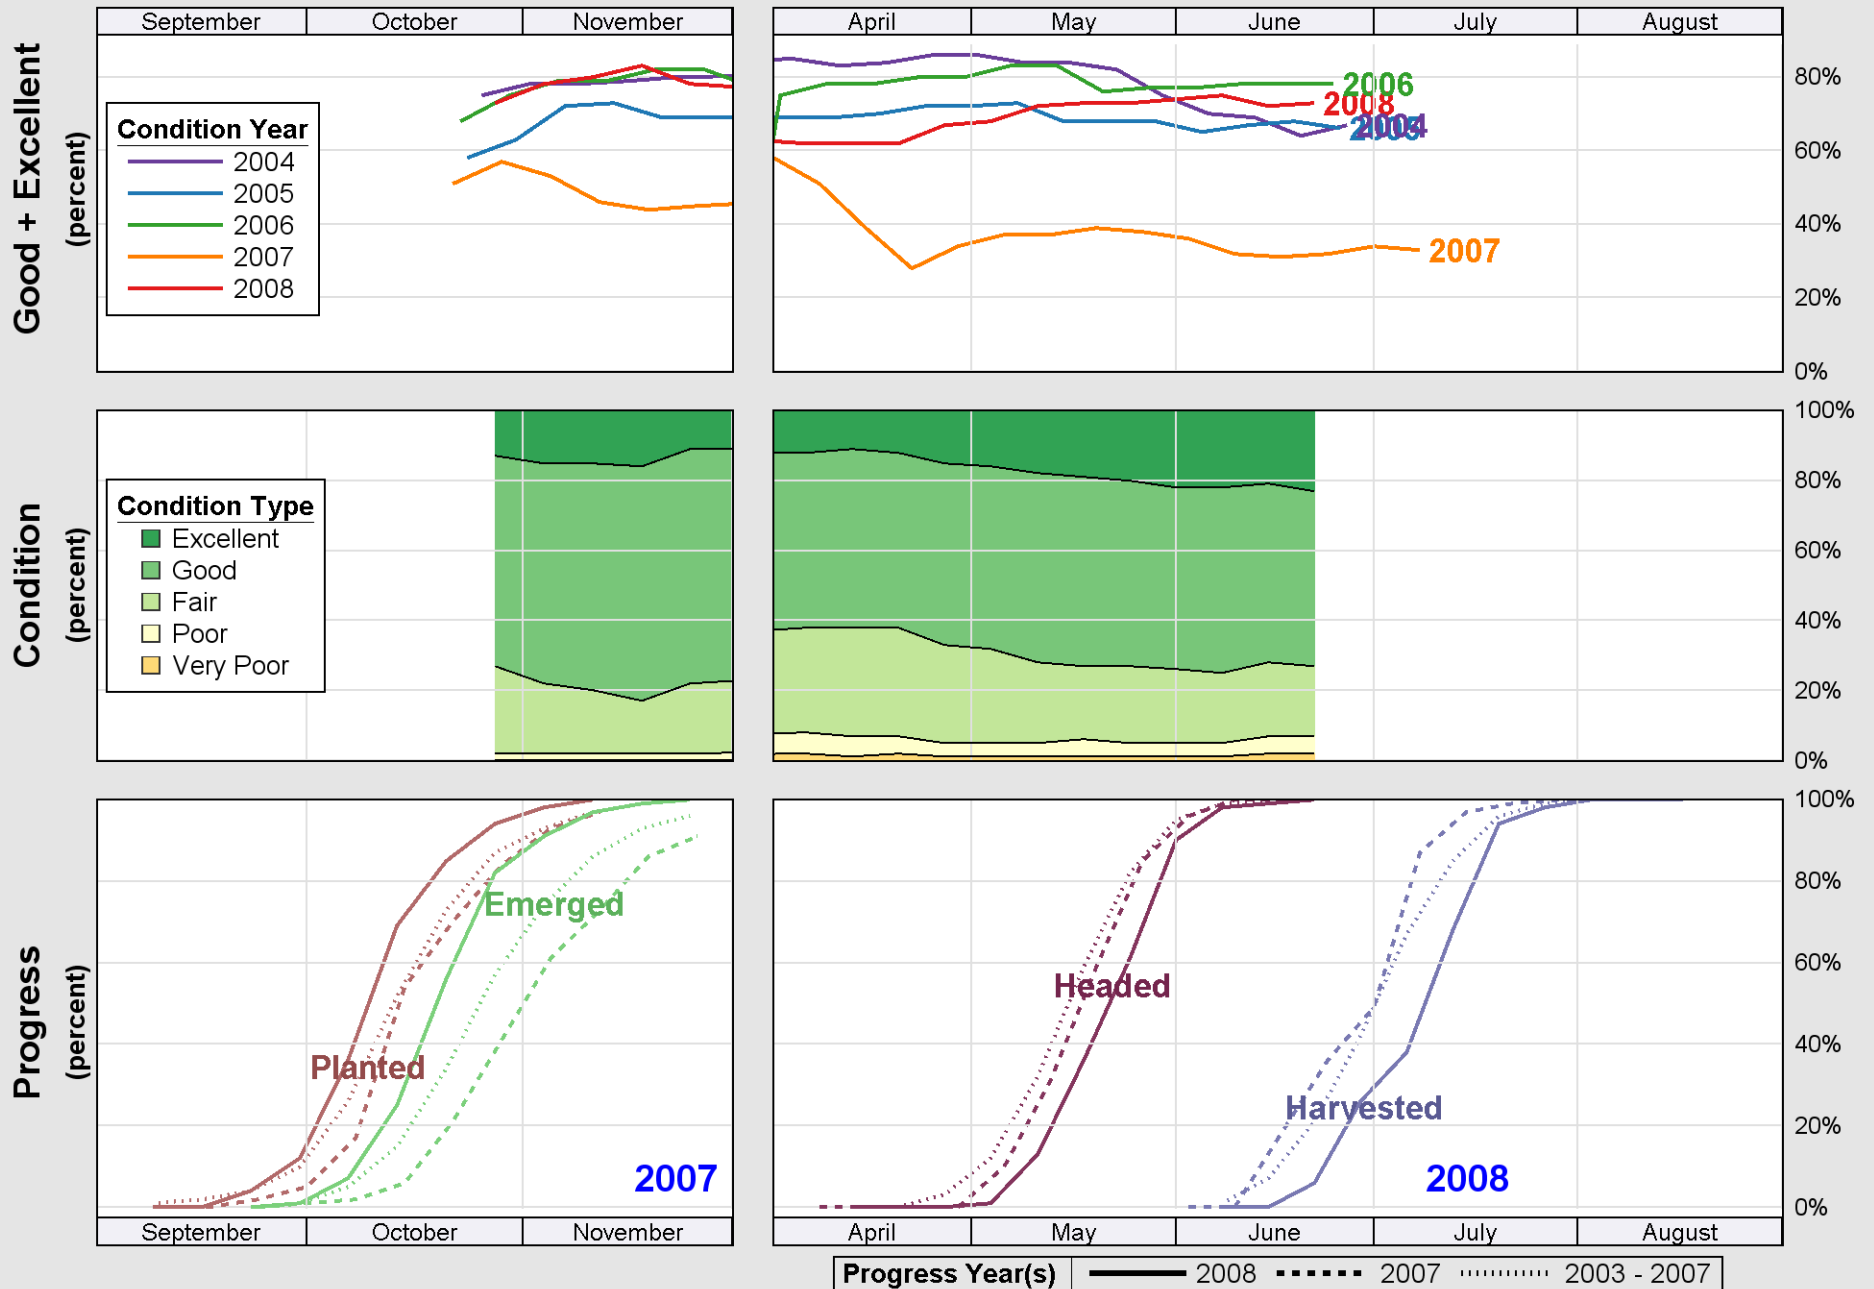

Source: National Agricultural Statistics Service (NASS), Crop Progress Report

Source: National Agricultural Statistics Service (NASS), Crop Progress Report

Crop Progress and Condition: Winter wheat in Indiana , 2008

Source: National Agricultural Statistics Service (NASS), Crop Progress Report