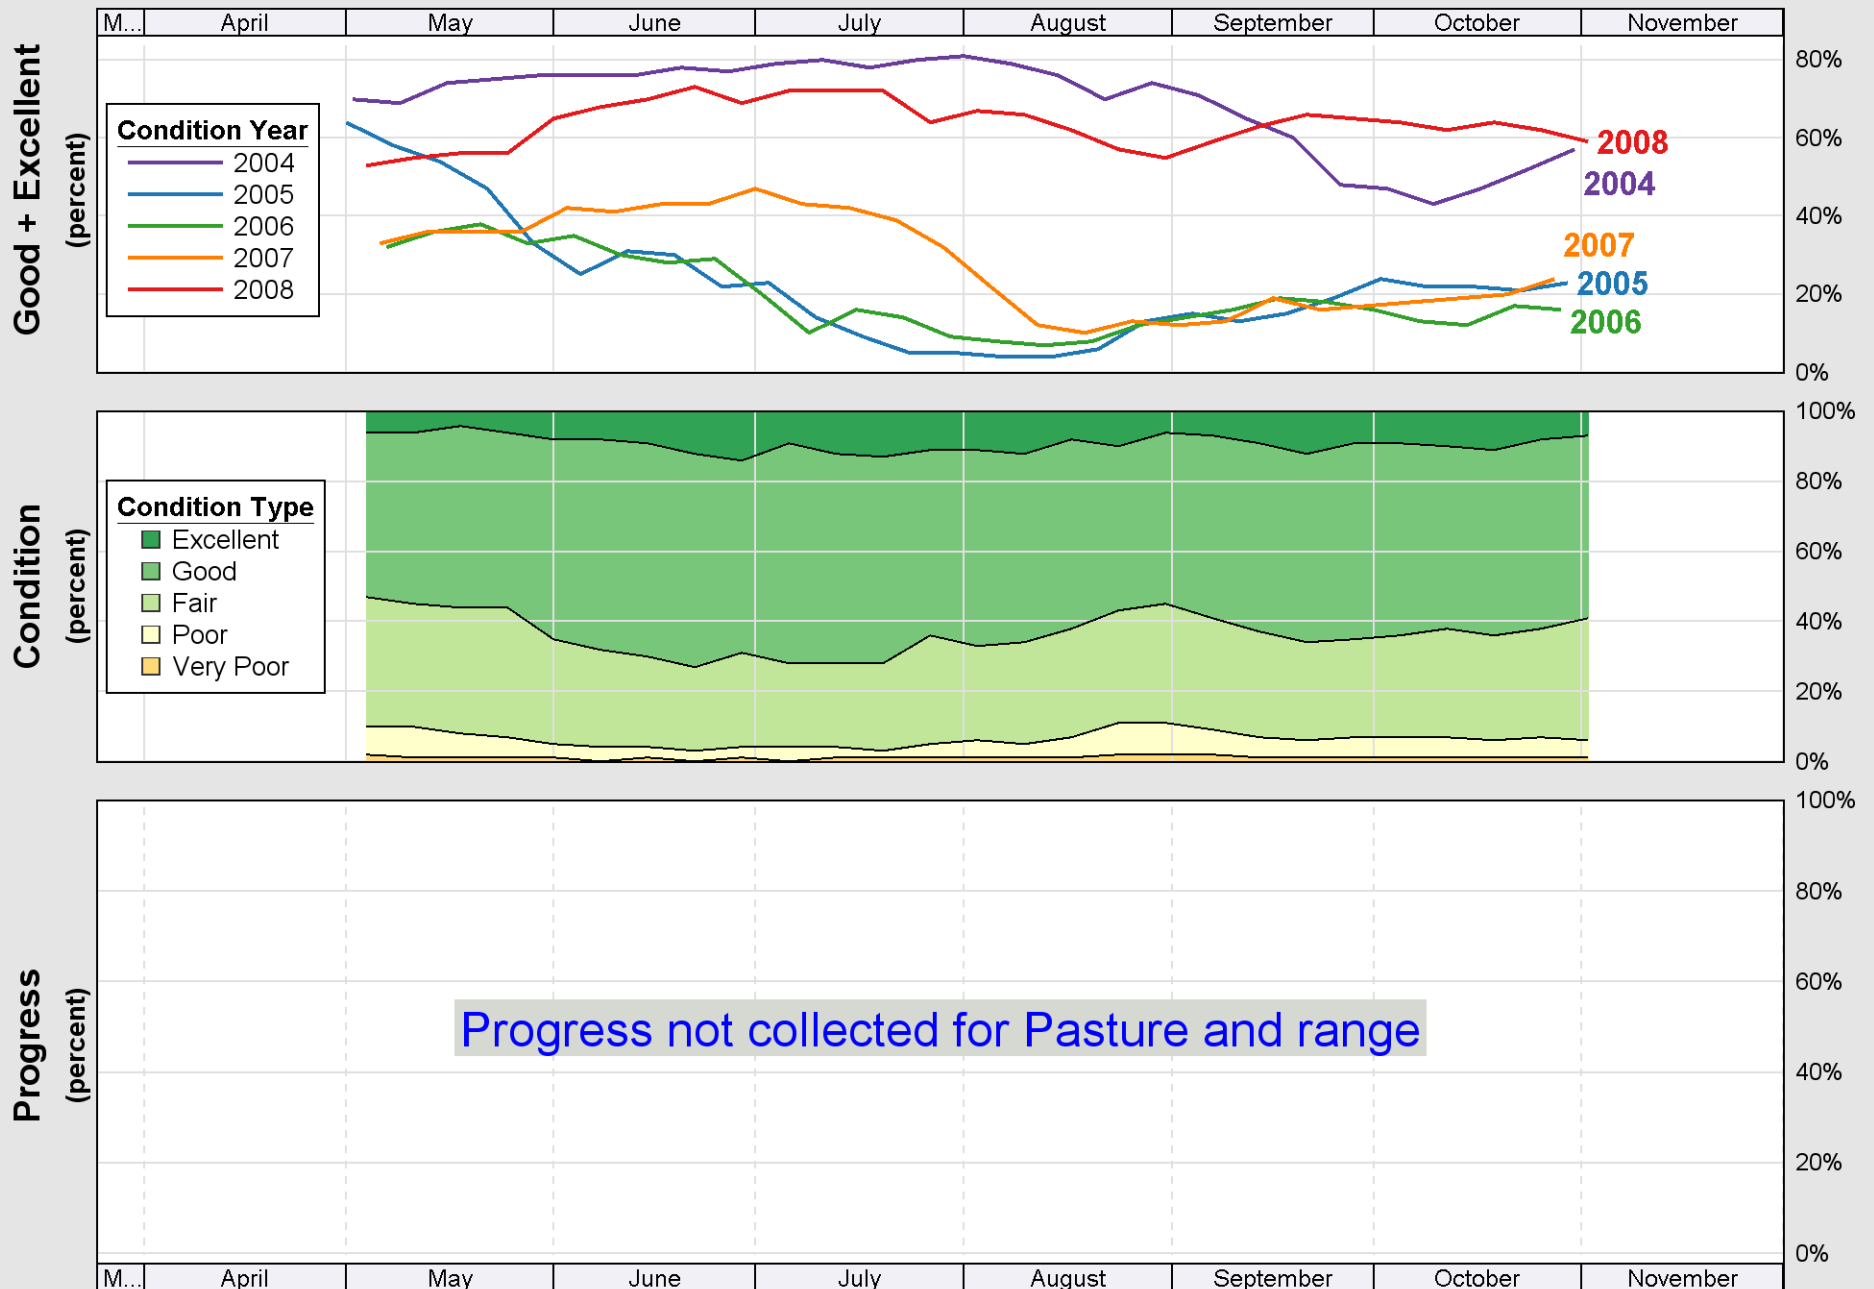

Source: National Agricultural Statistics Service (NASS), Crop Progress Report

Source: National Agricultural Statistics Service (NASS), Crop Progress Report

Crop Progress and Condition: Sorghum in Missouri , 2008

Source: National Agricultural Statistics Service (NASS), Crop Progress Report

Source: National Agricultural Statistics Service (NASS), Crop Progress Report

Source: National Agricultural Statistics Service (NASS), Crop Progress Report