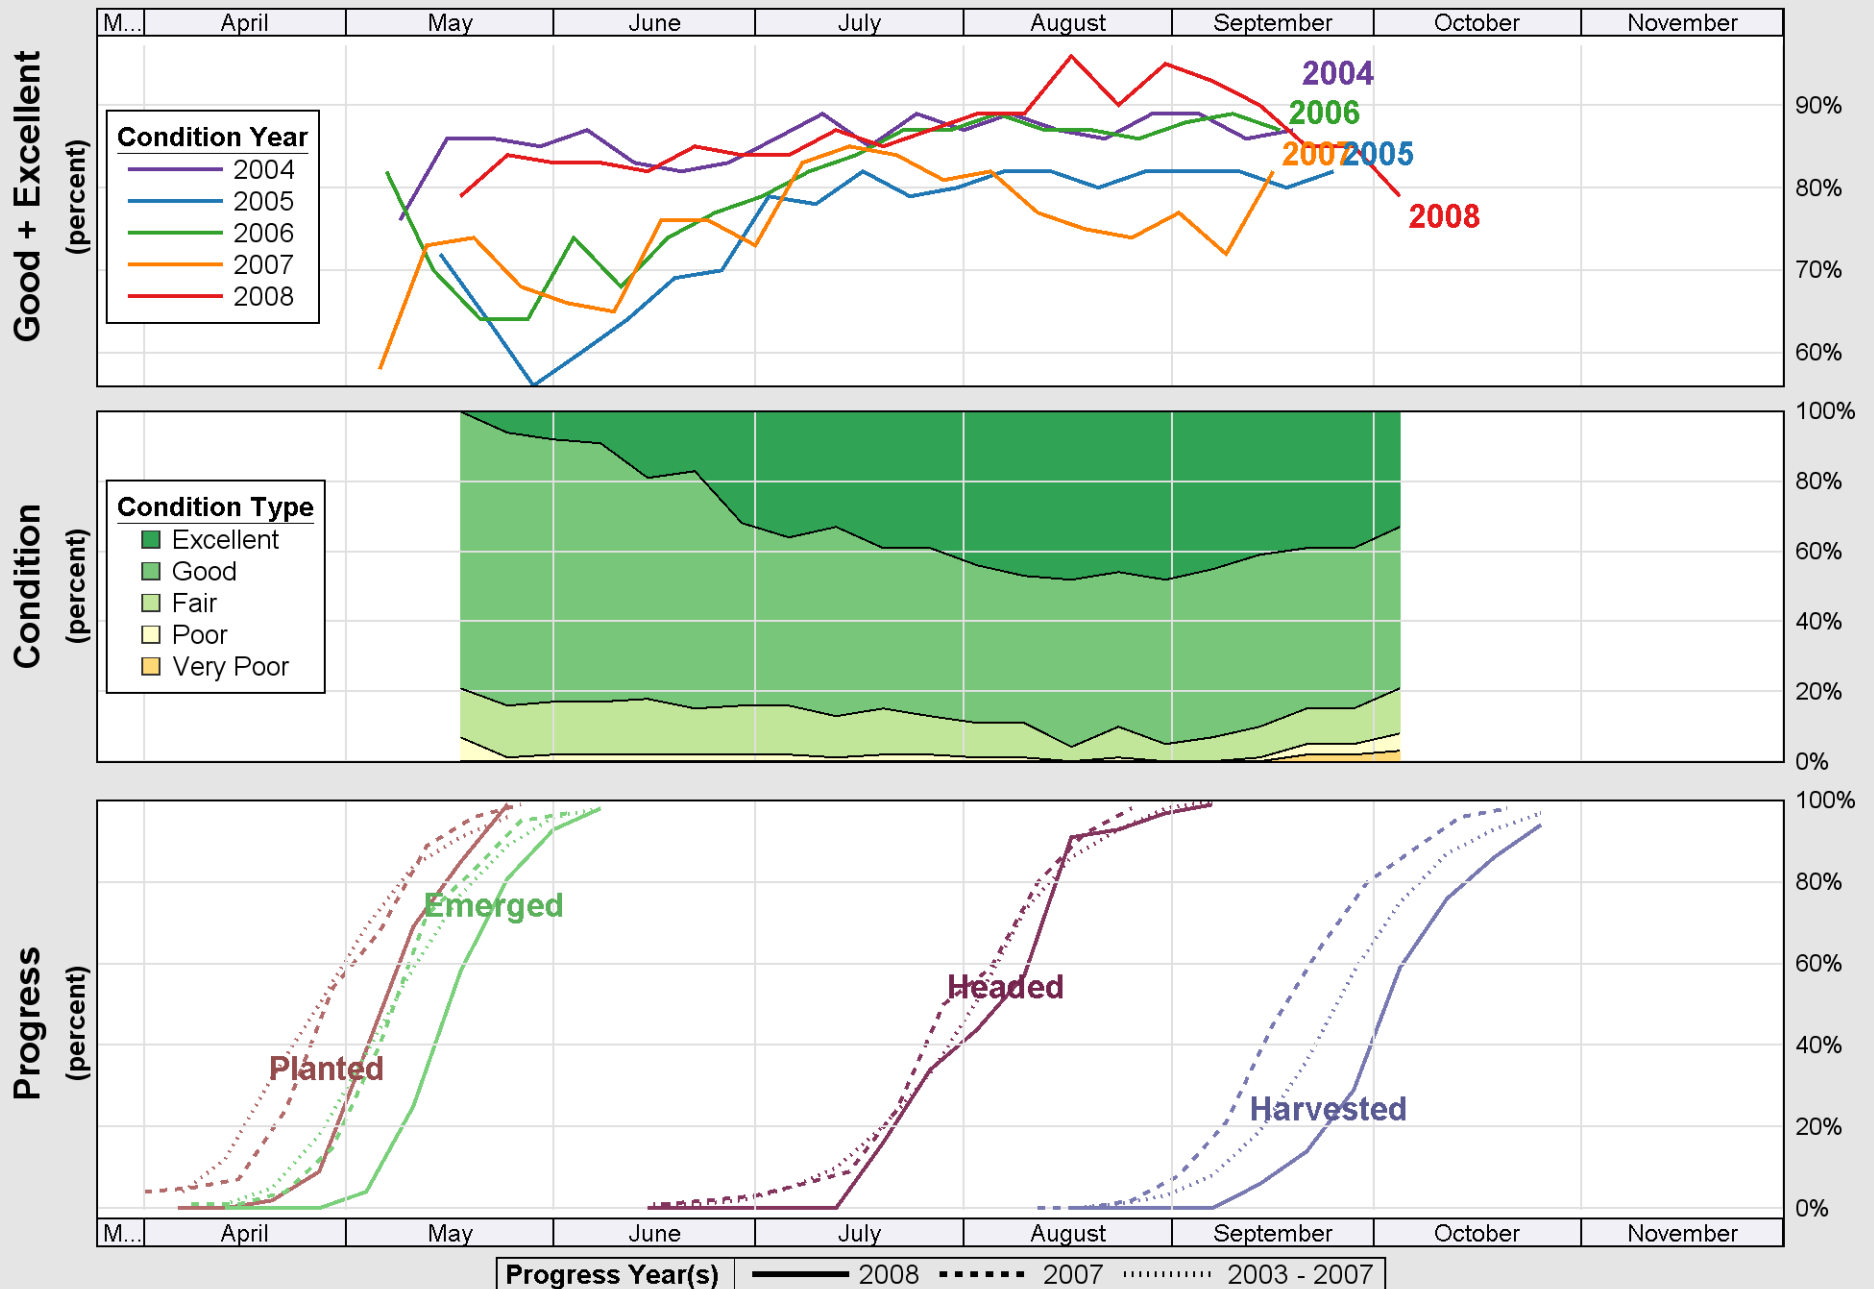

Source: National Agricultural Statistics Service (NASS), Crop Progress Report

Source: National Agricultural Statistics Service (NASS), Crop Progress Report

Crop Progress and Condition: Sorghum in Missouri , 2008

Source: National Agricultural Statistics Service (NASS), Crop Progress Report

Source: National Agricultural Statistics Service (NASS), Crop Progress Report

Source: National Agricultural Statistics Service (NASS), Crop Progress Report