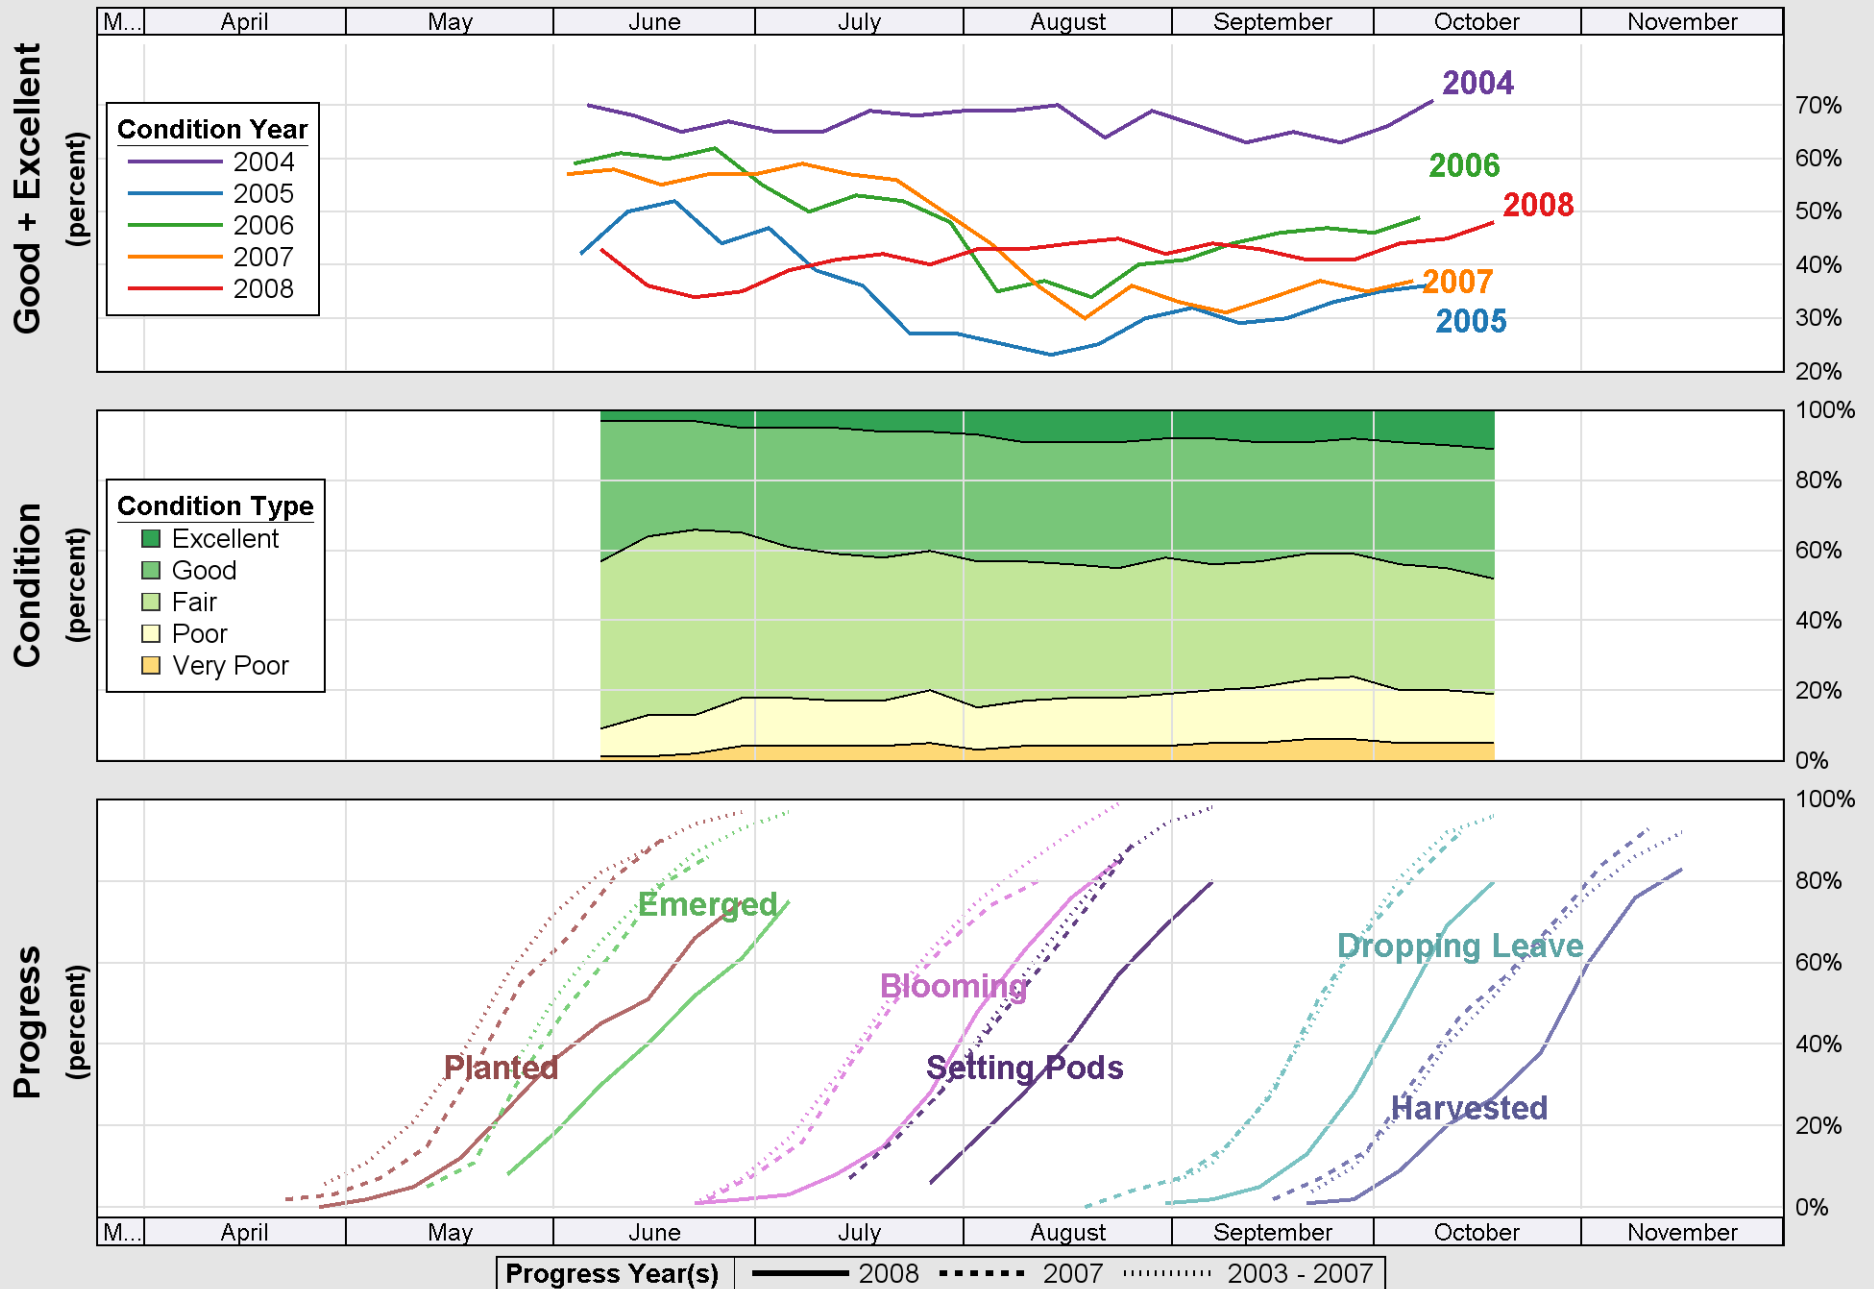

Source: National Agricultural Statistics Service (NASS), Crop Progress Report

Source: National Agricultural Statistics Service (NASS), Crop Progress Report

Crop Progress and Condition: Sorghum in Missouri , 2008

Source: National Agricultural Statistics Service (NASS), Crop Progress Report

Source: National Agricultural Statistics Service (NASS), Crop Progress Report

Source: National Agricultural Statistics Service (NASS), Crop Progress Report