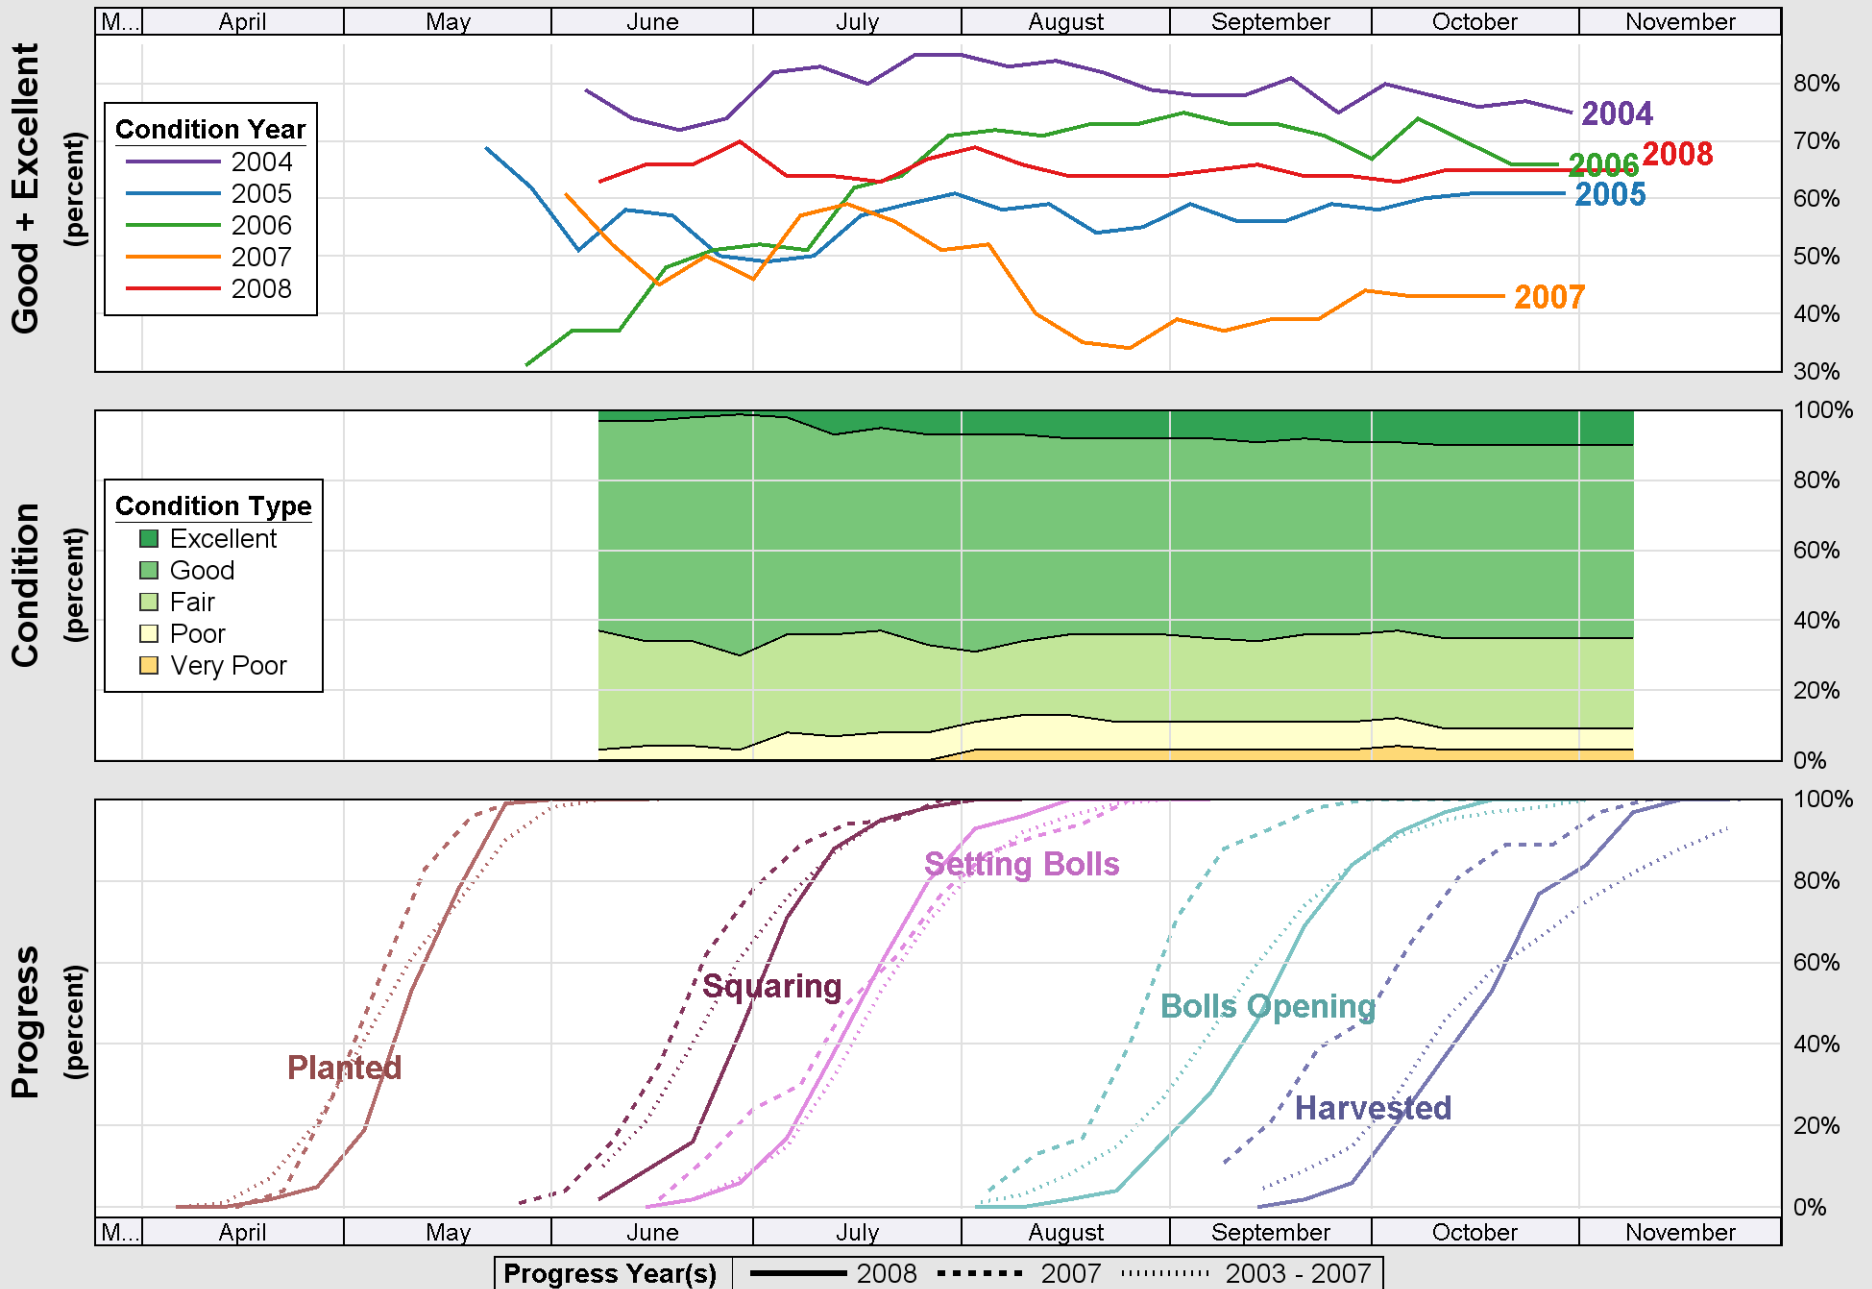

Source: National Agricultural Statistics Service (NASS), Crop Progress Report

Source: National Agricultural Statistics Service (NASS), Crop Progress Report

Crop Progress and Condition: Sorghum in Missouri , 2008

Source: National Agricultural Statistics Service (NASS), Crop Progress Report

Source: National Agricultural Statistics Service (NASS), Crop Progress Report

Source: National Agricultural Statistics Service (NASS), Crop Progress Report