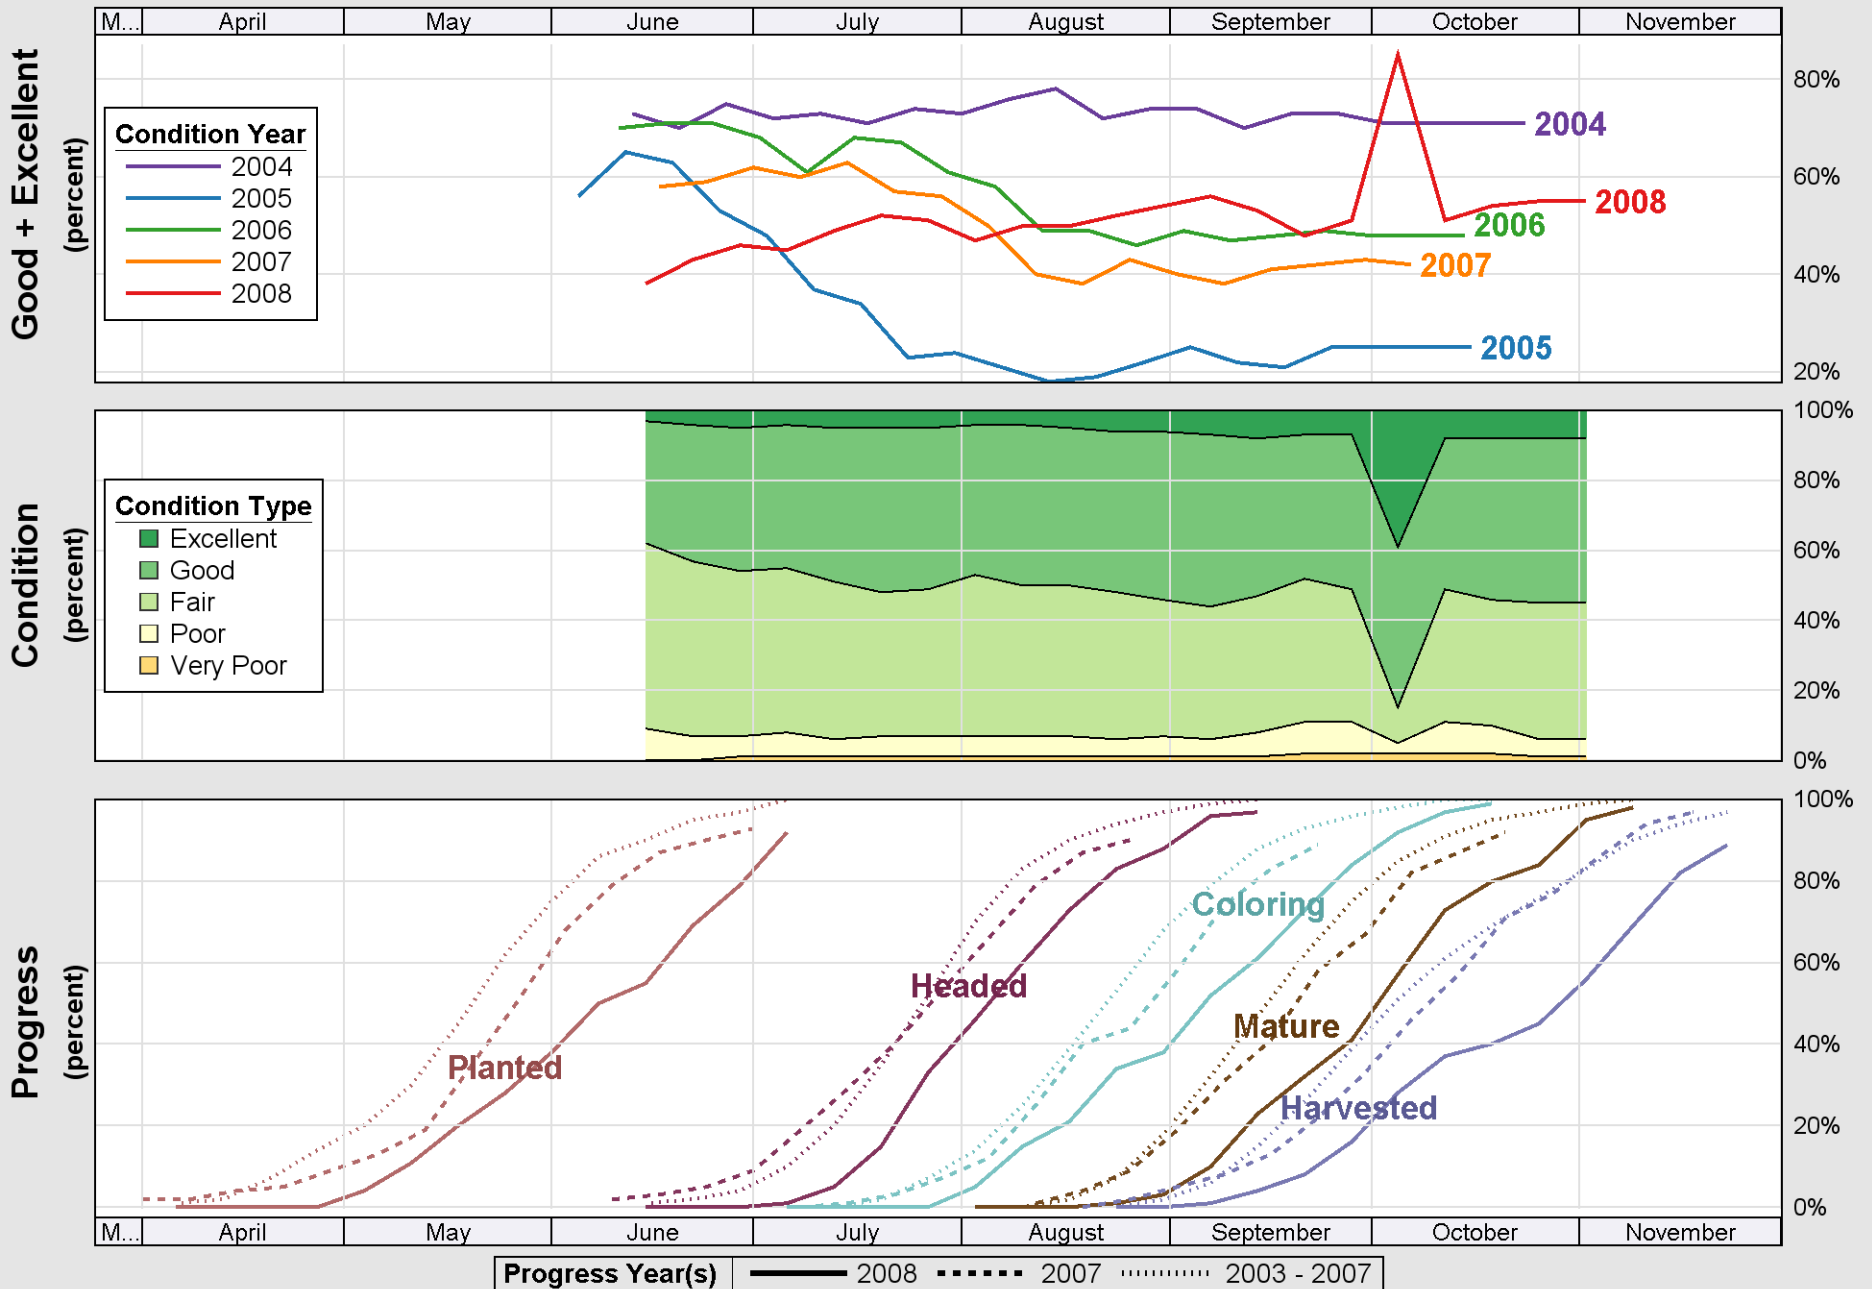

Source: National Agricultural Statistics Service (NASS), Crop Progress Report

Source: National Agricultural Statistics Service (NASS), Crop Progress Report

Crop Progress and Condition: Sorghum in Missouri , 2008

Source: National Agricultural Statistics Service (NASS), Crop Progress Report

Source: National Agricultural Statistics Service (NASS), Crop Progress Report

Source: National Agricultural Statistics Service (NASS), Crop Progress Report