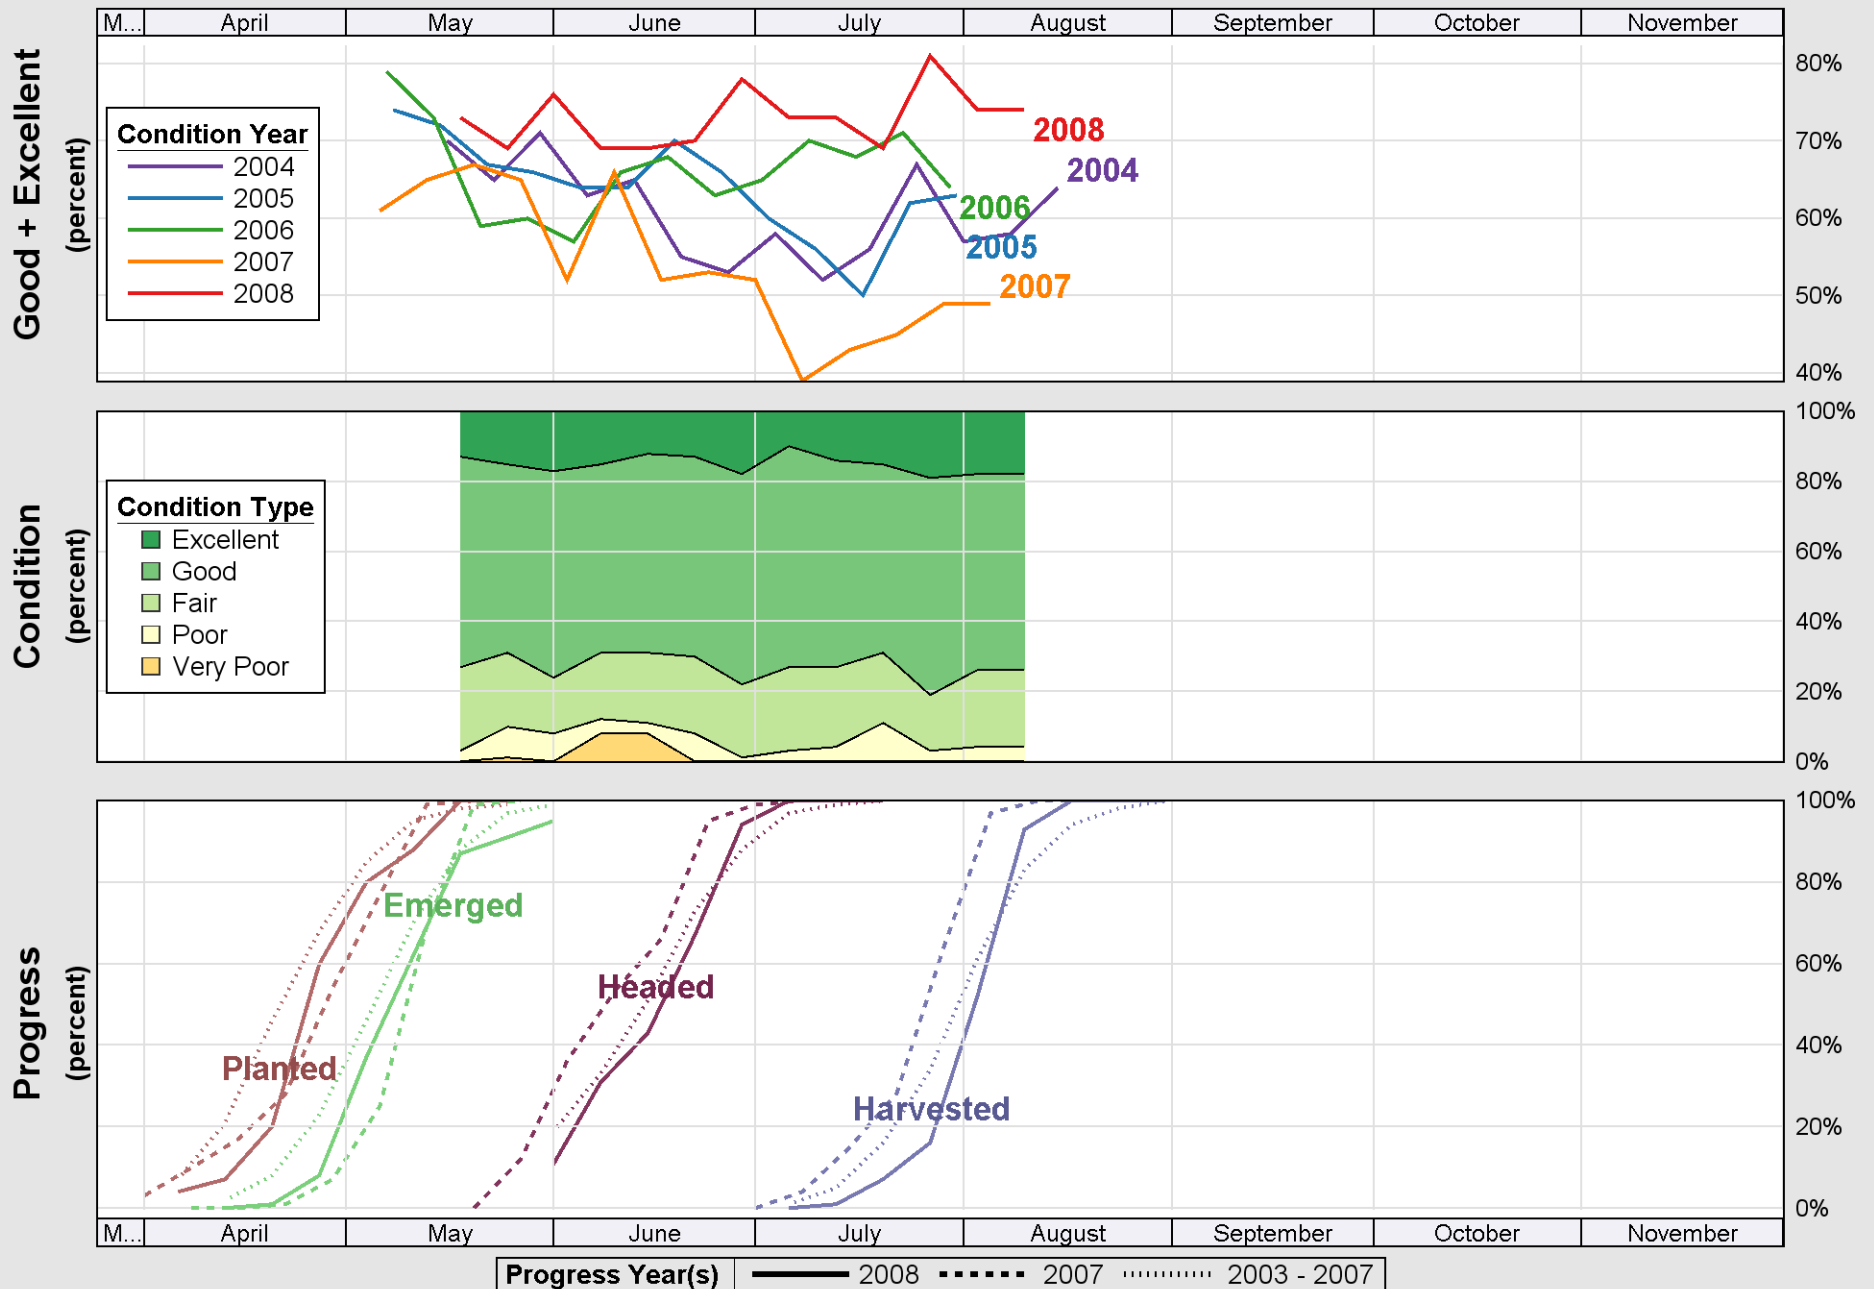

Source: National Agricultural Statistics Service (NASS), Crop Progress Report

Source: National Agricultural Statistics Service (NASS), Crop Progress Report

Crop Progress and Condition: Soybeans in Ohio , 2008

Source: National Agricultural Statistics Service (NASS), Crop Progress Report