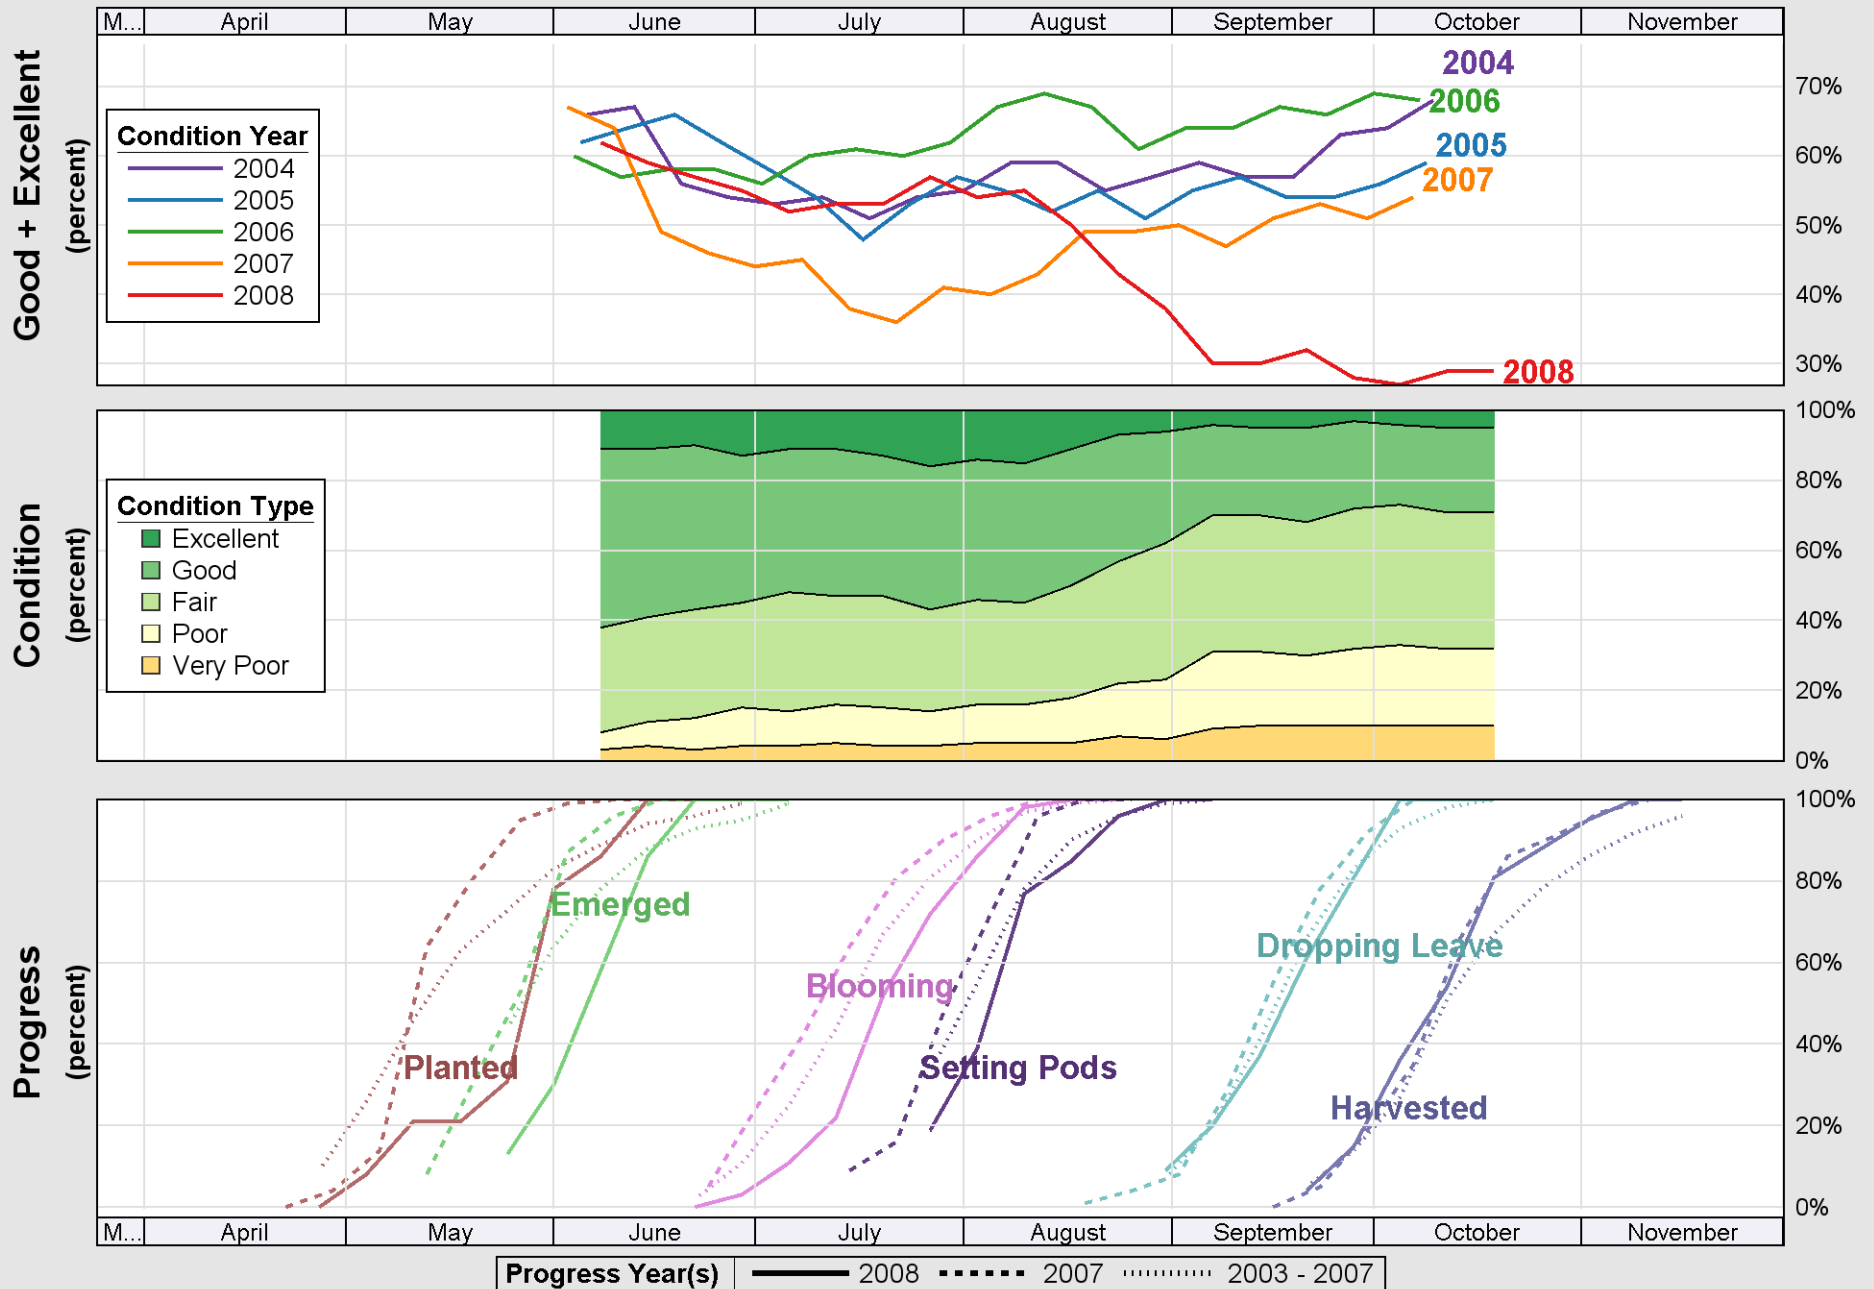

Source: National Agricultural Statistics Service (NASS), Crop Progress Report

Source: National Agricultural Statistics Service (NASS), Crop Progress Report

Crop Progress and Condition: Soybeans in Ohio , 2008

Source: National Agricultural Statistics Service (NASS), Crop Progress Report