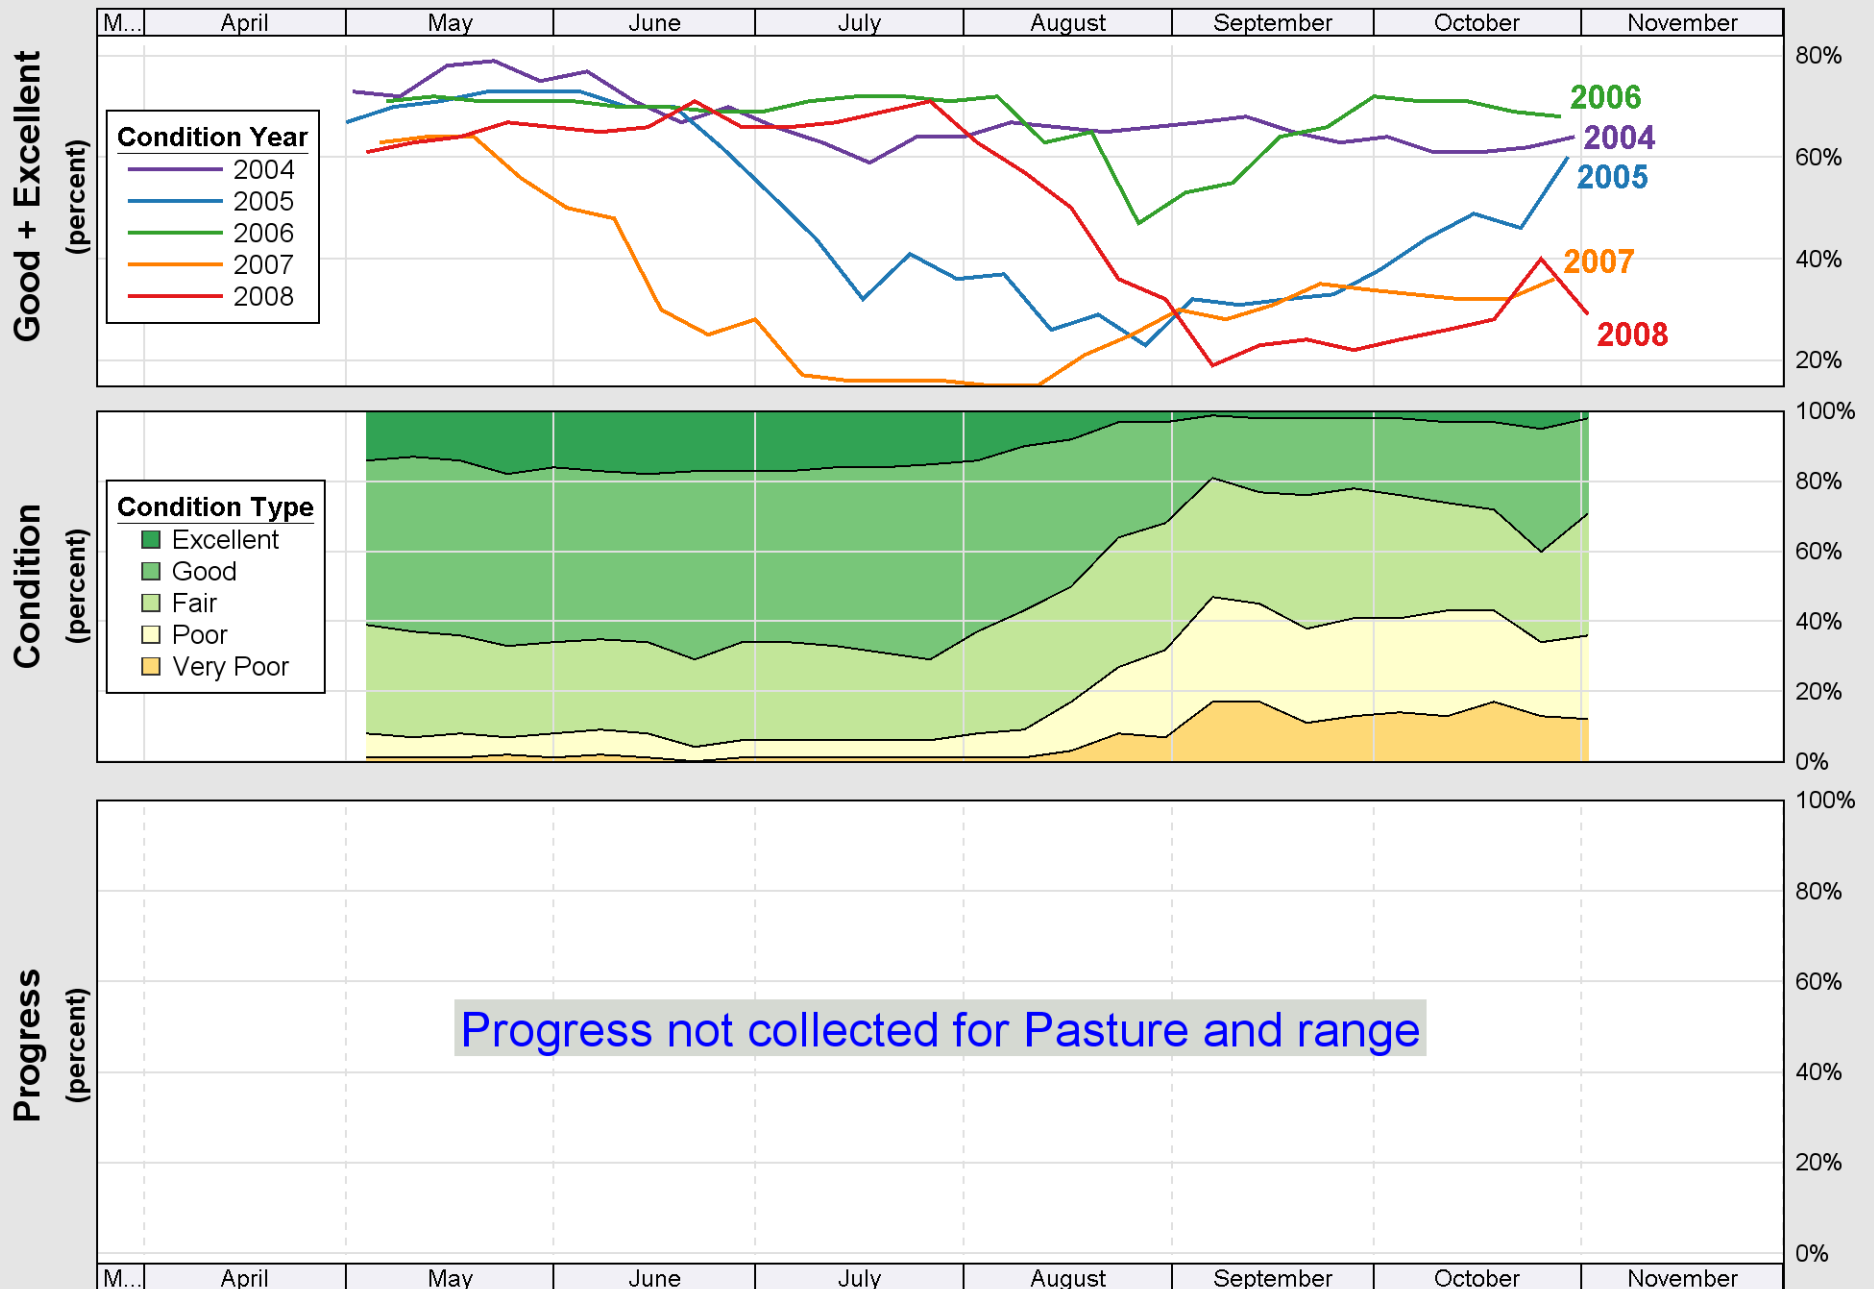

Source: National Agricultural Statistics Service (NASS), Crop Progress Report

Source: National Agricultural Statistics Service (NASS), Crop Progress Report

Crop Progress and Condition: Soybeans in Ohio , 2008

Source: National Agricultural Statistics Service (NASS), Crop Progress Report