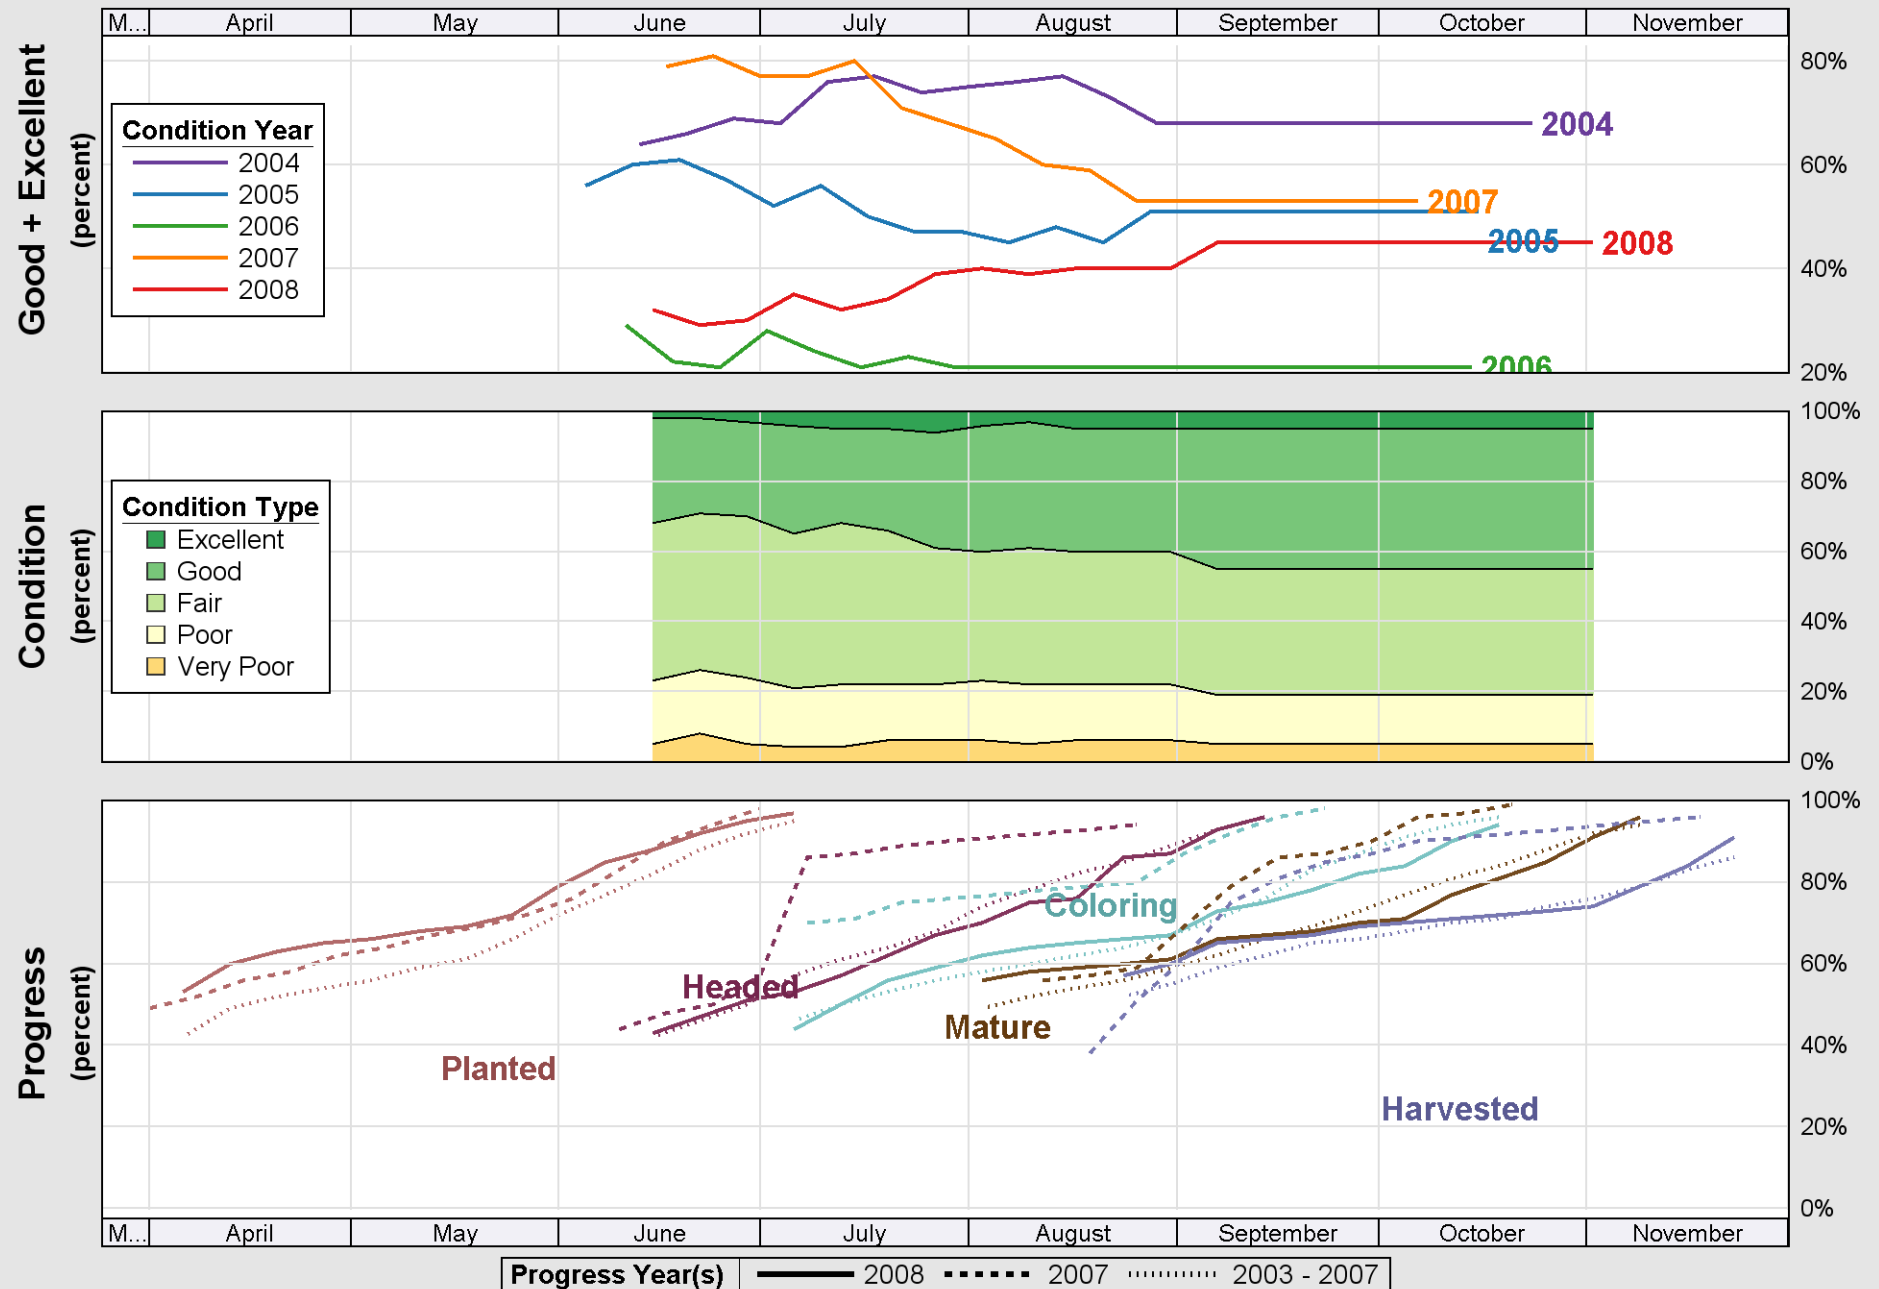

Source: National Agricultural Statistics Service (NASS), Crop Progress Report

Crop Progress and Condition: Cotton in Texas , 2008

Source: National Agricultural Statistics Service (NASS), Crop Progress Report

Source: National Agricultural Statistics Service (NASS), Crop Progress Report

Source: National Agricultural Statistics Service (NASS), Crop Progress Report

Crop Progress and Condition: Rice in Texas , 2008

Source: National Agricultural Statistics Service (NASS), Crop Progress Report

Crop Progress and Condition: Sorghum in Texas , 2008

Source: National Agricultural Statistics Service (NASS), Crop Progress Report

Source: National Agricultural Statistics Service (NASS), Crop Progress Report