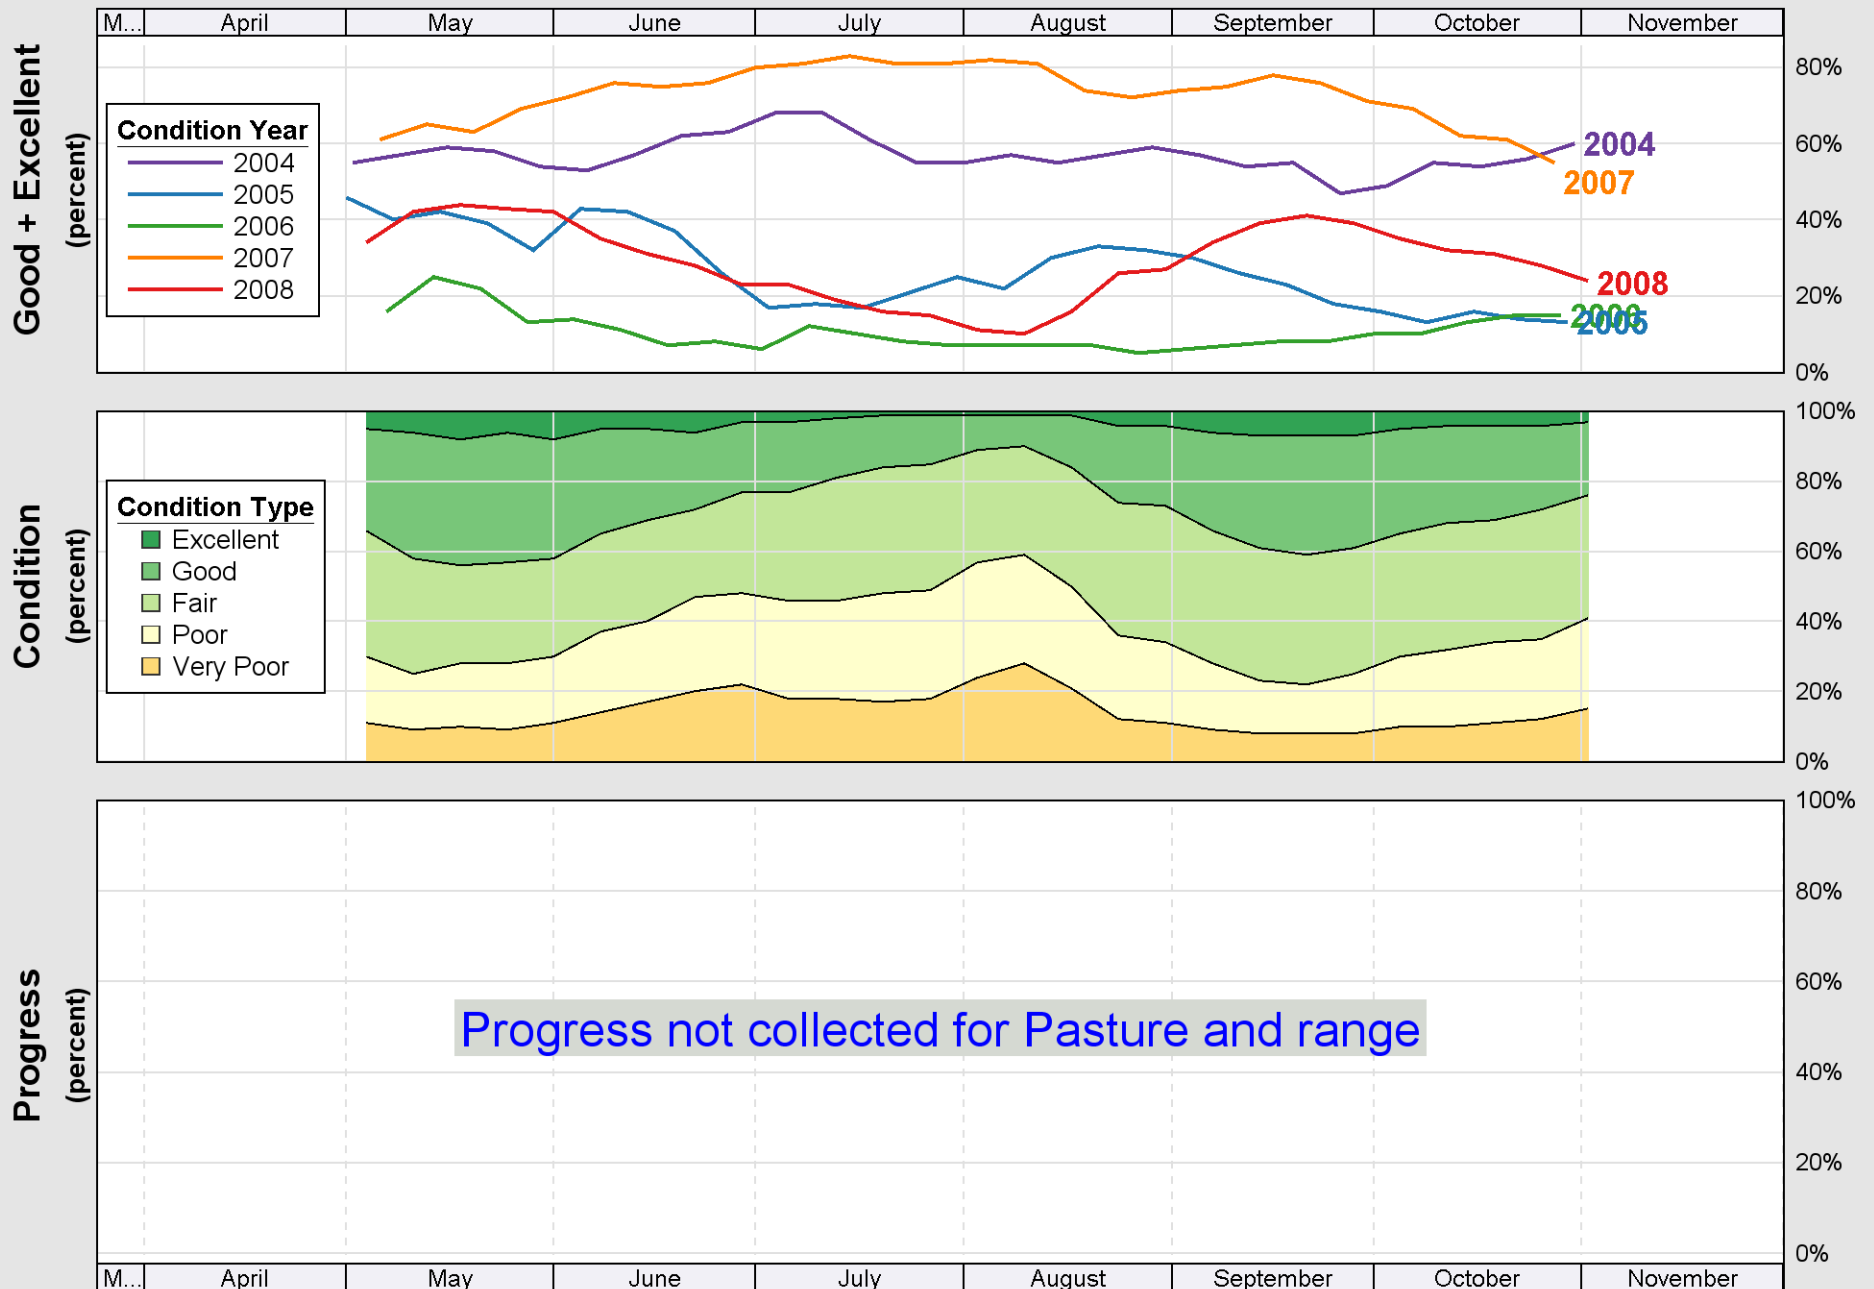

Source: National Agricultural Statistics Service (NASS), Crop Progress Report

Crop Progress and Condition: Cotton in Texas , 2008

Source: National Agricultural Statistics Service (NASS), Crop Progress Report

Source: National Agricultural Statistics Service (NASS), Crop Progress Report

Source: National Agricultural Statistics Service (NASS), Crop Progress Report

Crop Progress and Condition: Rice in Texas , 2008

Source: National Agricultural Statistics Service (NASS), Crop Progress Report

Crop Progress and Condition: Sorghum in Texas , 2008

Source: National Agricultural Statistics Service (NASS), Crop Progress Report

Source: National Agricultural Statistics Service (NASS), Crop Progress Report