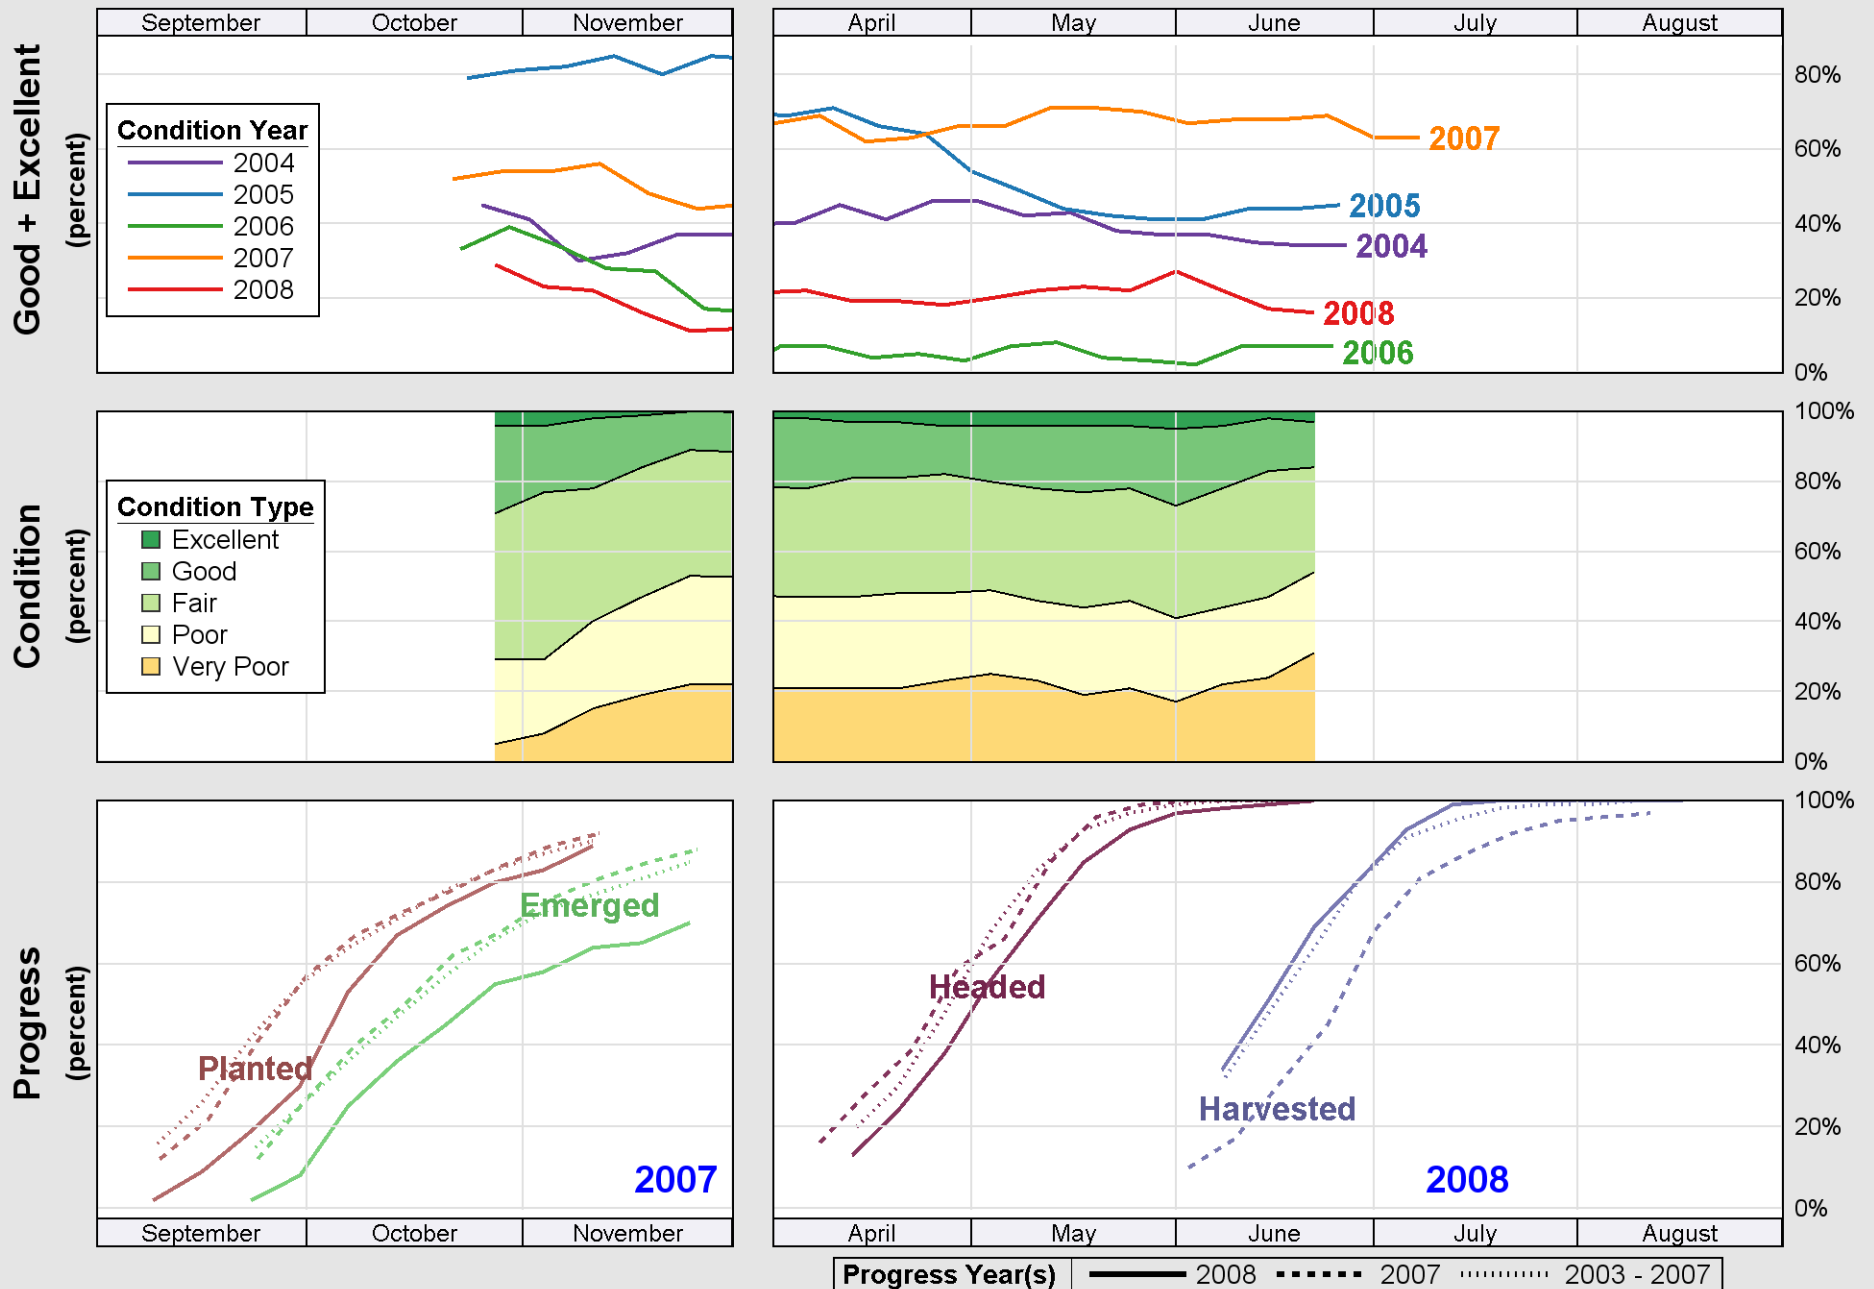

Source: National Agricultural Statistics Service (NASS), Crop Progress Report

Crop Progress and Condition: Cotton in Texas , 2008

Source: National Agricultural Statistics Service (NASS), Crop Progress Report

Source: National Agricultural Statistics Service (NASS), Crop Progress Report

Source: National Agricultural Statistics Service (NASS), Crop Progress Report

Crop Progress and Condition: Rice in Texas , 2008

Source: National Agricultural Statistics Service (NASS), Crop Progress Report

Crop Progress and Condition: Sorghum in Texas , 2008

Source: National Agricultural Statistics Service (NASS), Crop Progress Report

Source: National Agricultural Statistics Service (NASS), Crop Progress Report