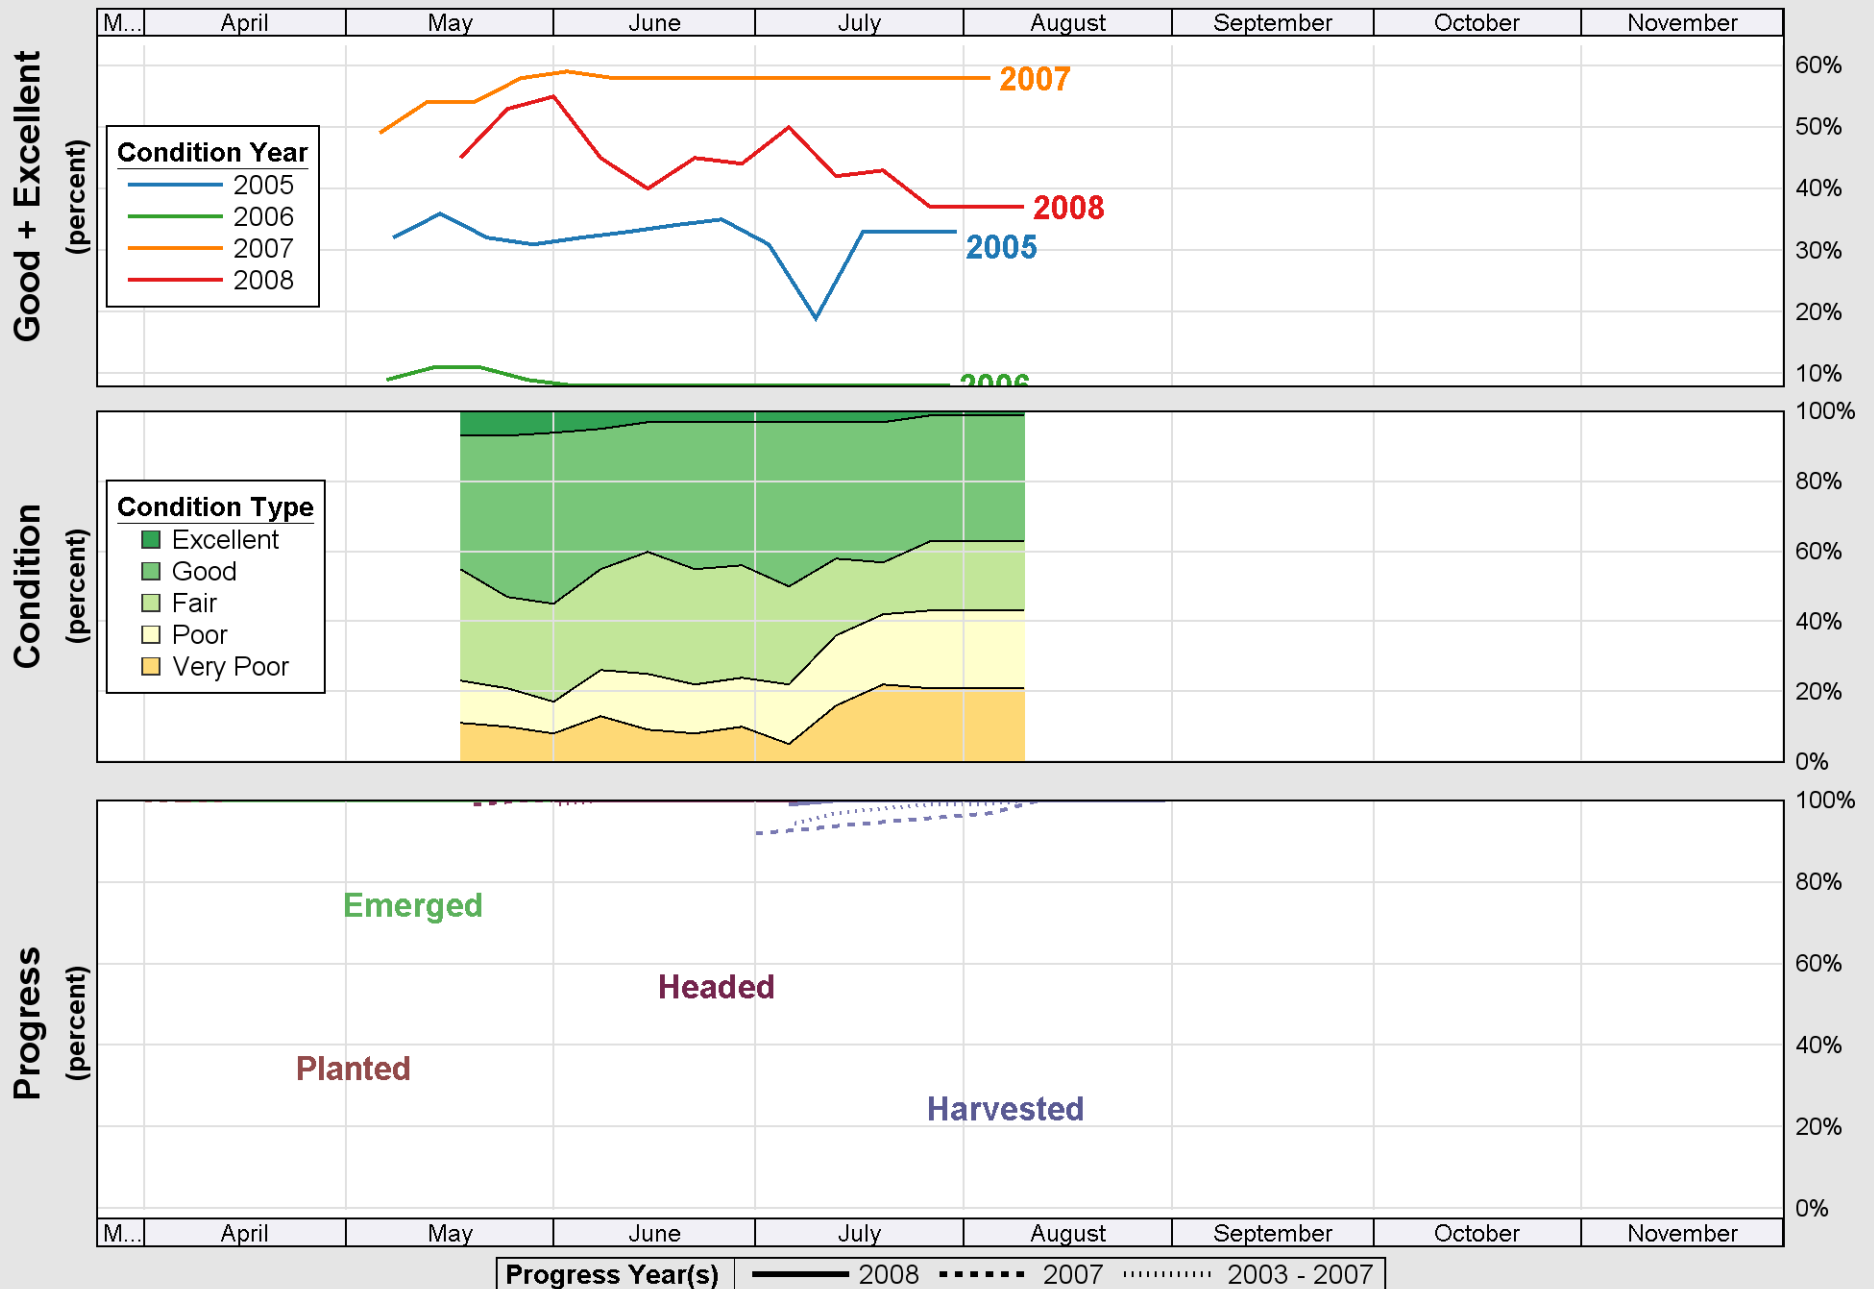

Source: National Agricultural Statistics Service (NASS), Crop Progress Report

Crop Progress and Condition: Cotton in Texas , 2008

Source: National Agricultural Statistics Service (NASS), Crop Progress Report

Source: National Agricultural Statistics Service (NASS), Crop Progress Report

Source: National Agricultural Statistics Service (NASS), Crop Progress Report

Crop Progress and Condition: Rice in Texas , 2008

Source: National Agricultural Statistics Service (NASS), Crop Progress Report

Crop Progress and Condition: Sorghum in Texas , 2008

Source: National Agricultural Statistics Service (NASS), Crop Progress Report

Source: National Agricultural Statistics Service (NASS), Crop Progress Report