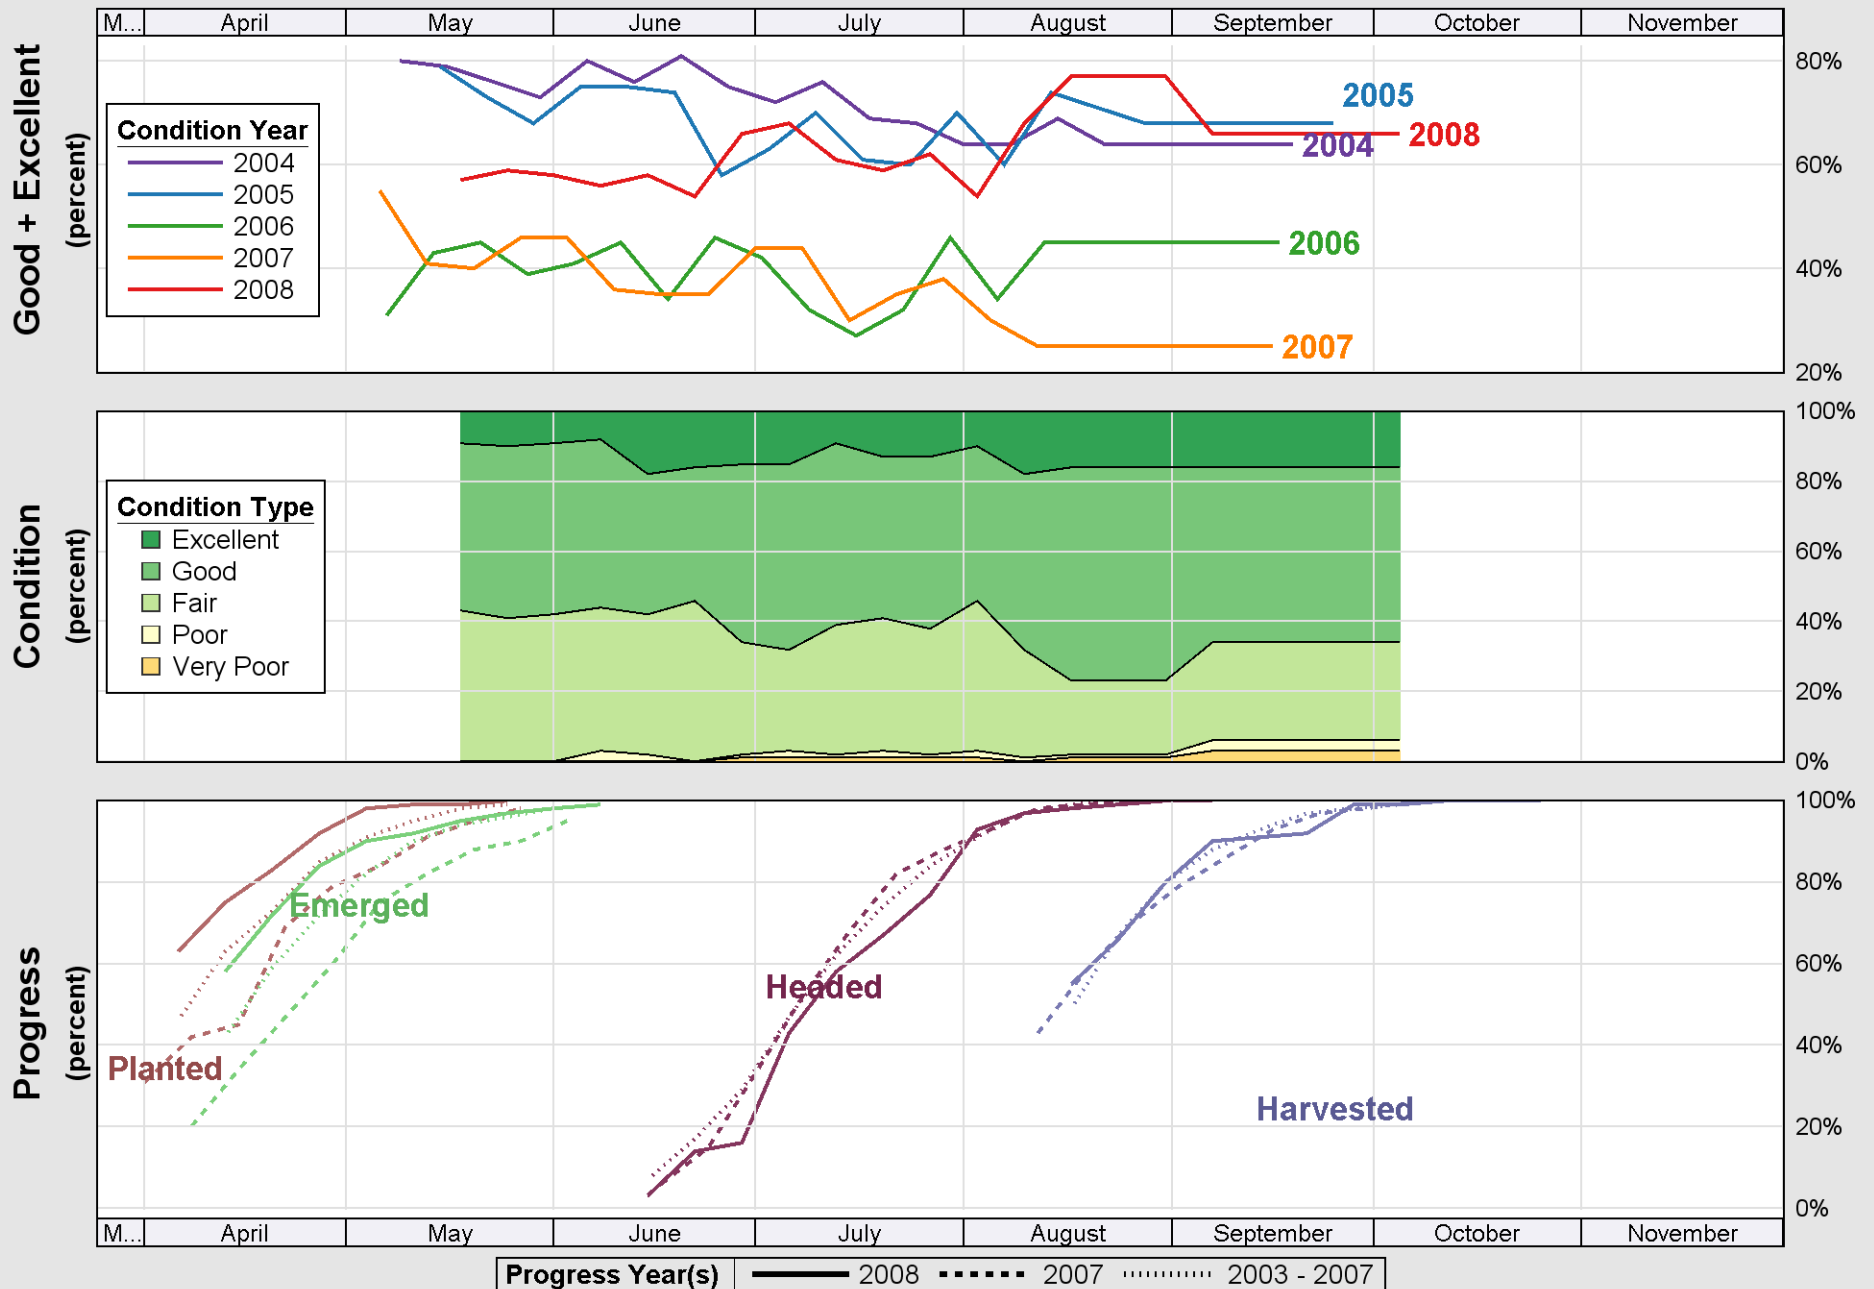

Source: National Agricultural Statistics Service (NASS), Crop Progress Report

Crop Progress and Condition: Cotton in Texas , 2008

Source: National Agricultural Statistics Service (NASS), Crop Progress Report

Source: National Agricultural Statistics Service (NASS), Crop Progress Report

Source: National Agricultural Statistics Service (NASS), Crop Progress Report

Crop Progress and Condition: Rice in Texas , 2008

Source: National Agricultural Statistics Service (NASS), Crop Progress Report

Crop Progress and Condition: Sorghum in Texas , 2008

Source: National Agricultural Statistics Service (NASS), Crop Progress Report

Source: National Agricultural Statistics Service (NASS), Crop Progress Report