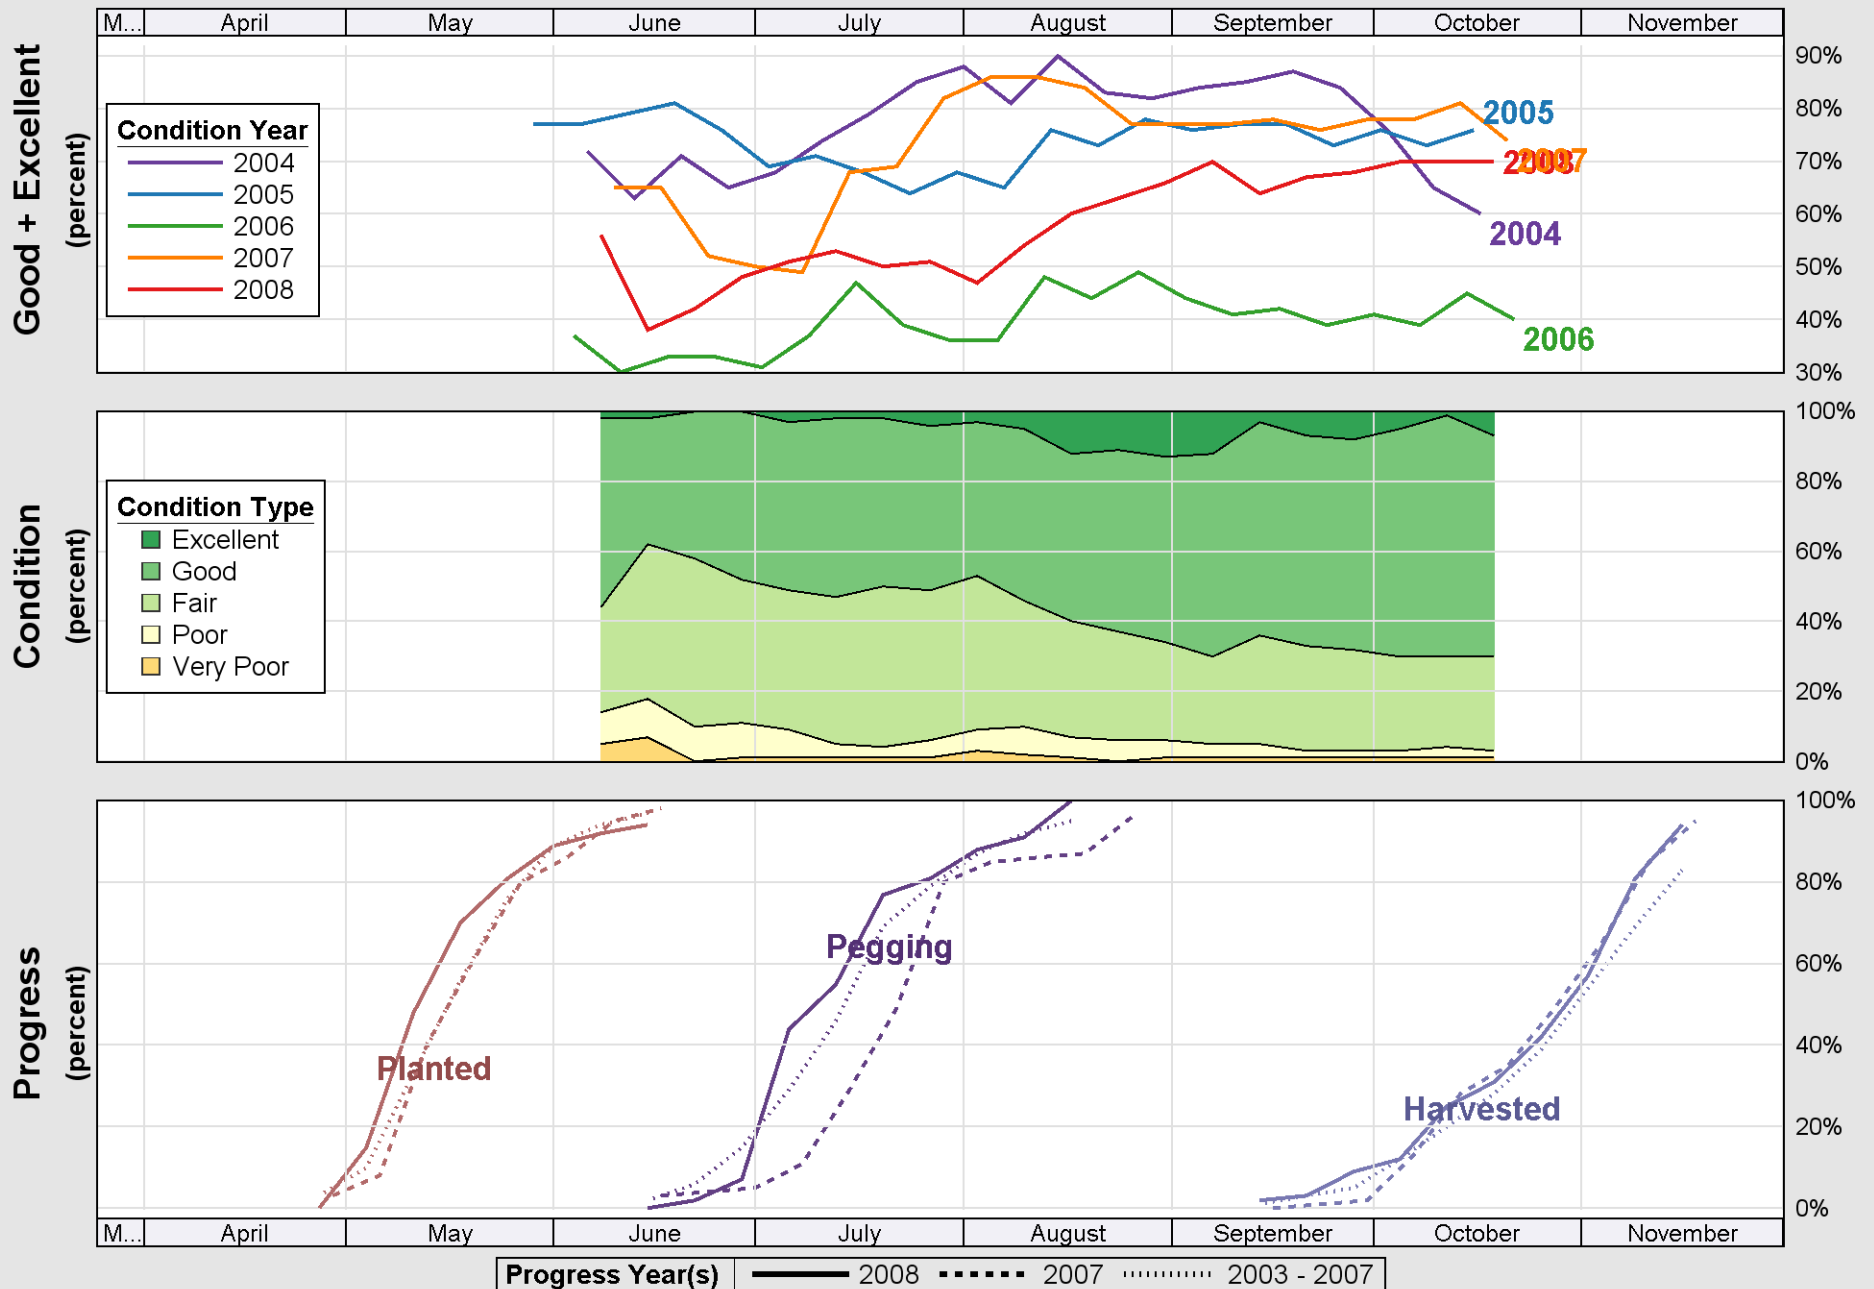

Source: National Agricultural Statistics Service (NASS), Crop Progress Report

Crop Progress and Condition: Cotton in Texas , 2008

Source: National Agricultural Statistics Service (NASS), Crop Progress Report

Source: National Agricultural Statistics Service (NASS), Crop Progress Report

Source: National Agricultural Statistics Service (NASS), Crop Progress Report

Crop Progress and Condition: Rice in Texas , 2008

Source: National Agricultural Statistics Service (NASS), Crop Progress Report

Crop Progress and Condition: Sorghum in Texas , 2008

Source: National Agricultural Statistics Service (NASS), Crop Progress Report