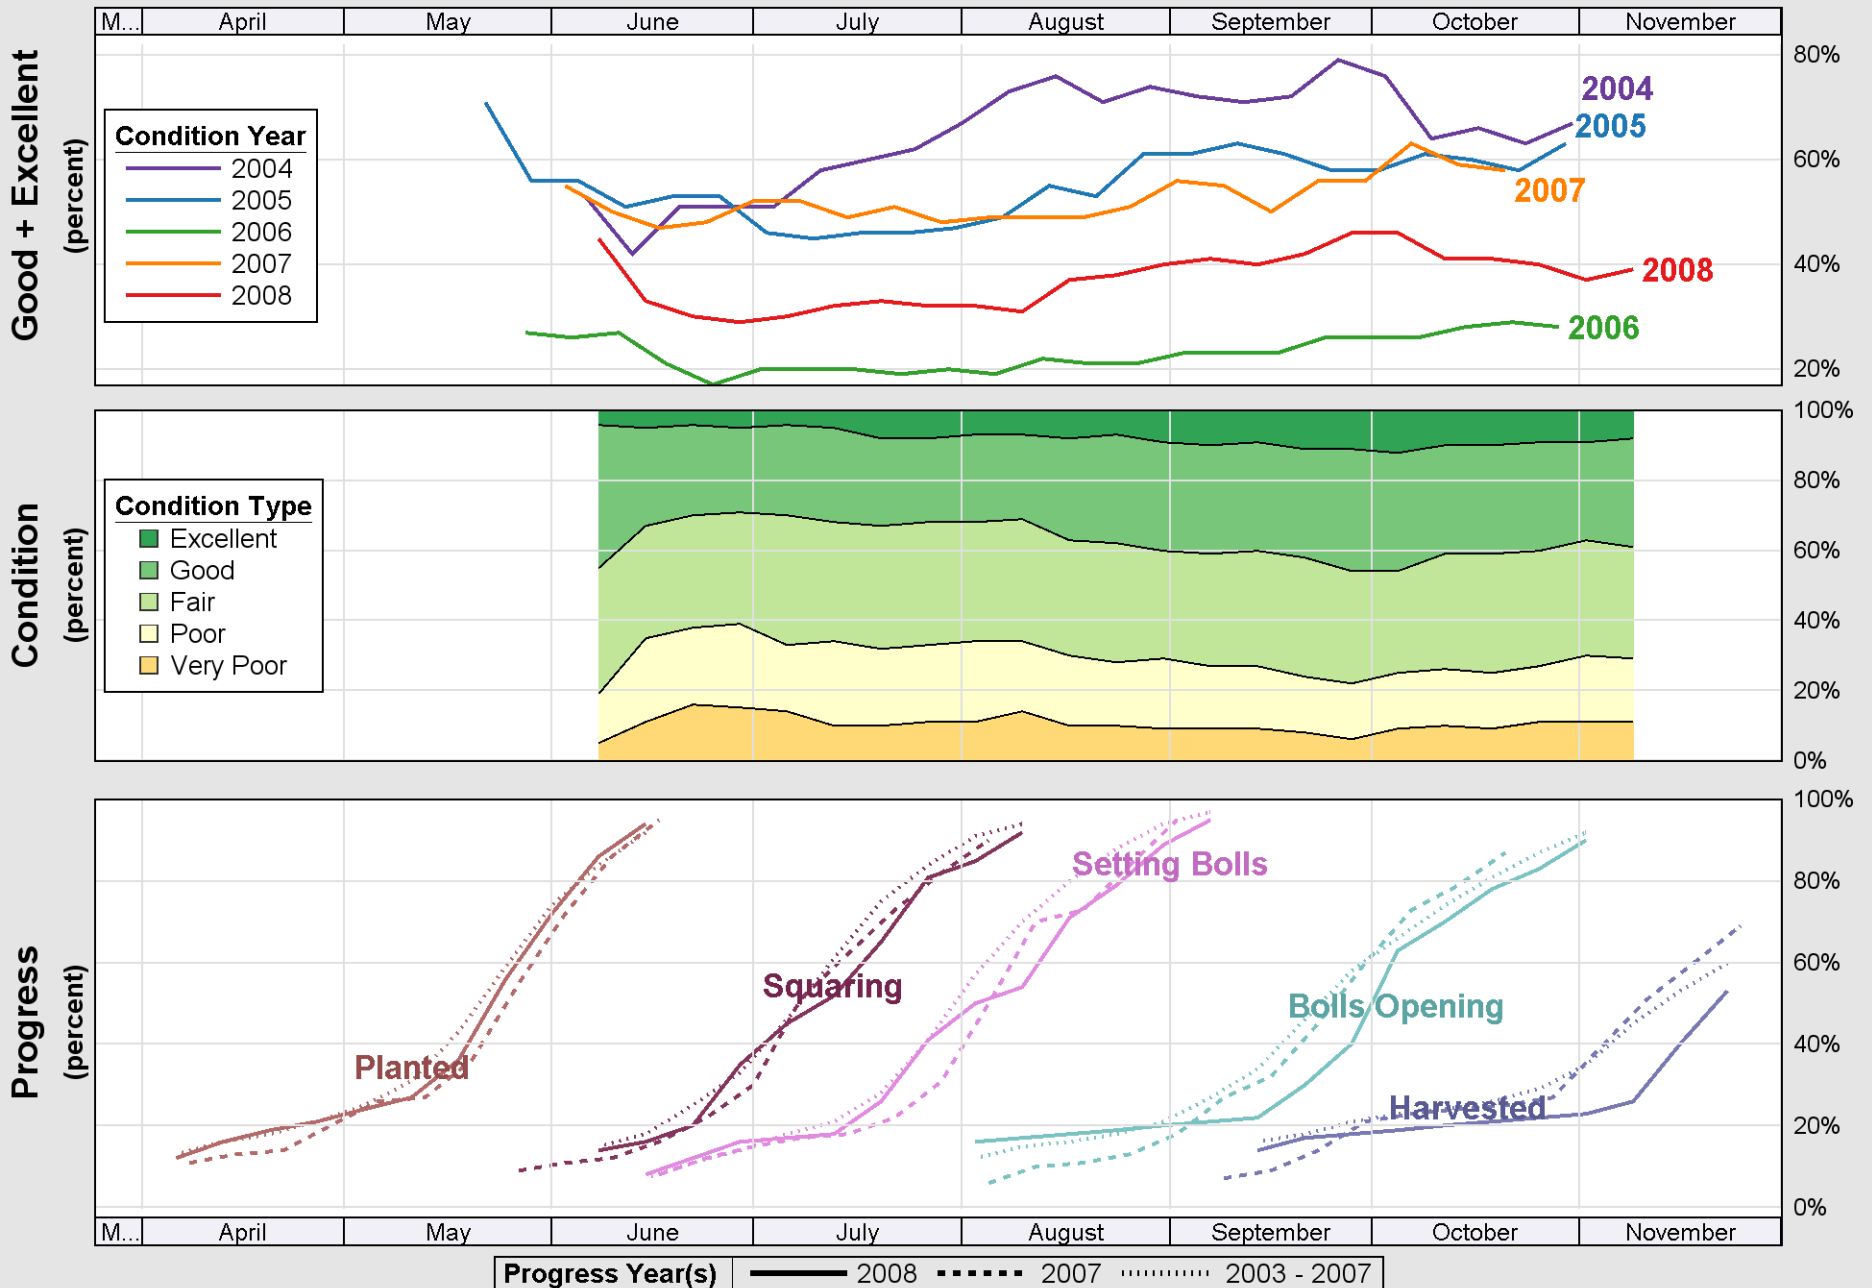

Source: National Agricultural Statistics Service (NASS), Crop Progress Report

Crop Progress and Condition: Cotton in Texas , 2008

Source: National Agricultural Statistics Service (NASS), Crop Progress Report

Source: National Agricultural Statistics Service (NASS), Crop Progress Report

Source: National Agricultural Statistics Service (NASS), Crop Progress Report

Crop Progress and Condition: Rice in Texas , 2008

Source: National Agricultural Statistics Service (NASS), Crop Progress Report

Crop Progress and Condition: Sorghum in Texas , 2008

Source: National Agricultural Statistics Service (NASS), Crop Progress Report

Source: National Agricultural Statistics Service (NASS), Crop Progress Report