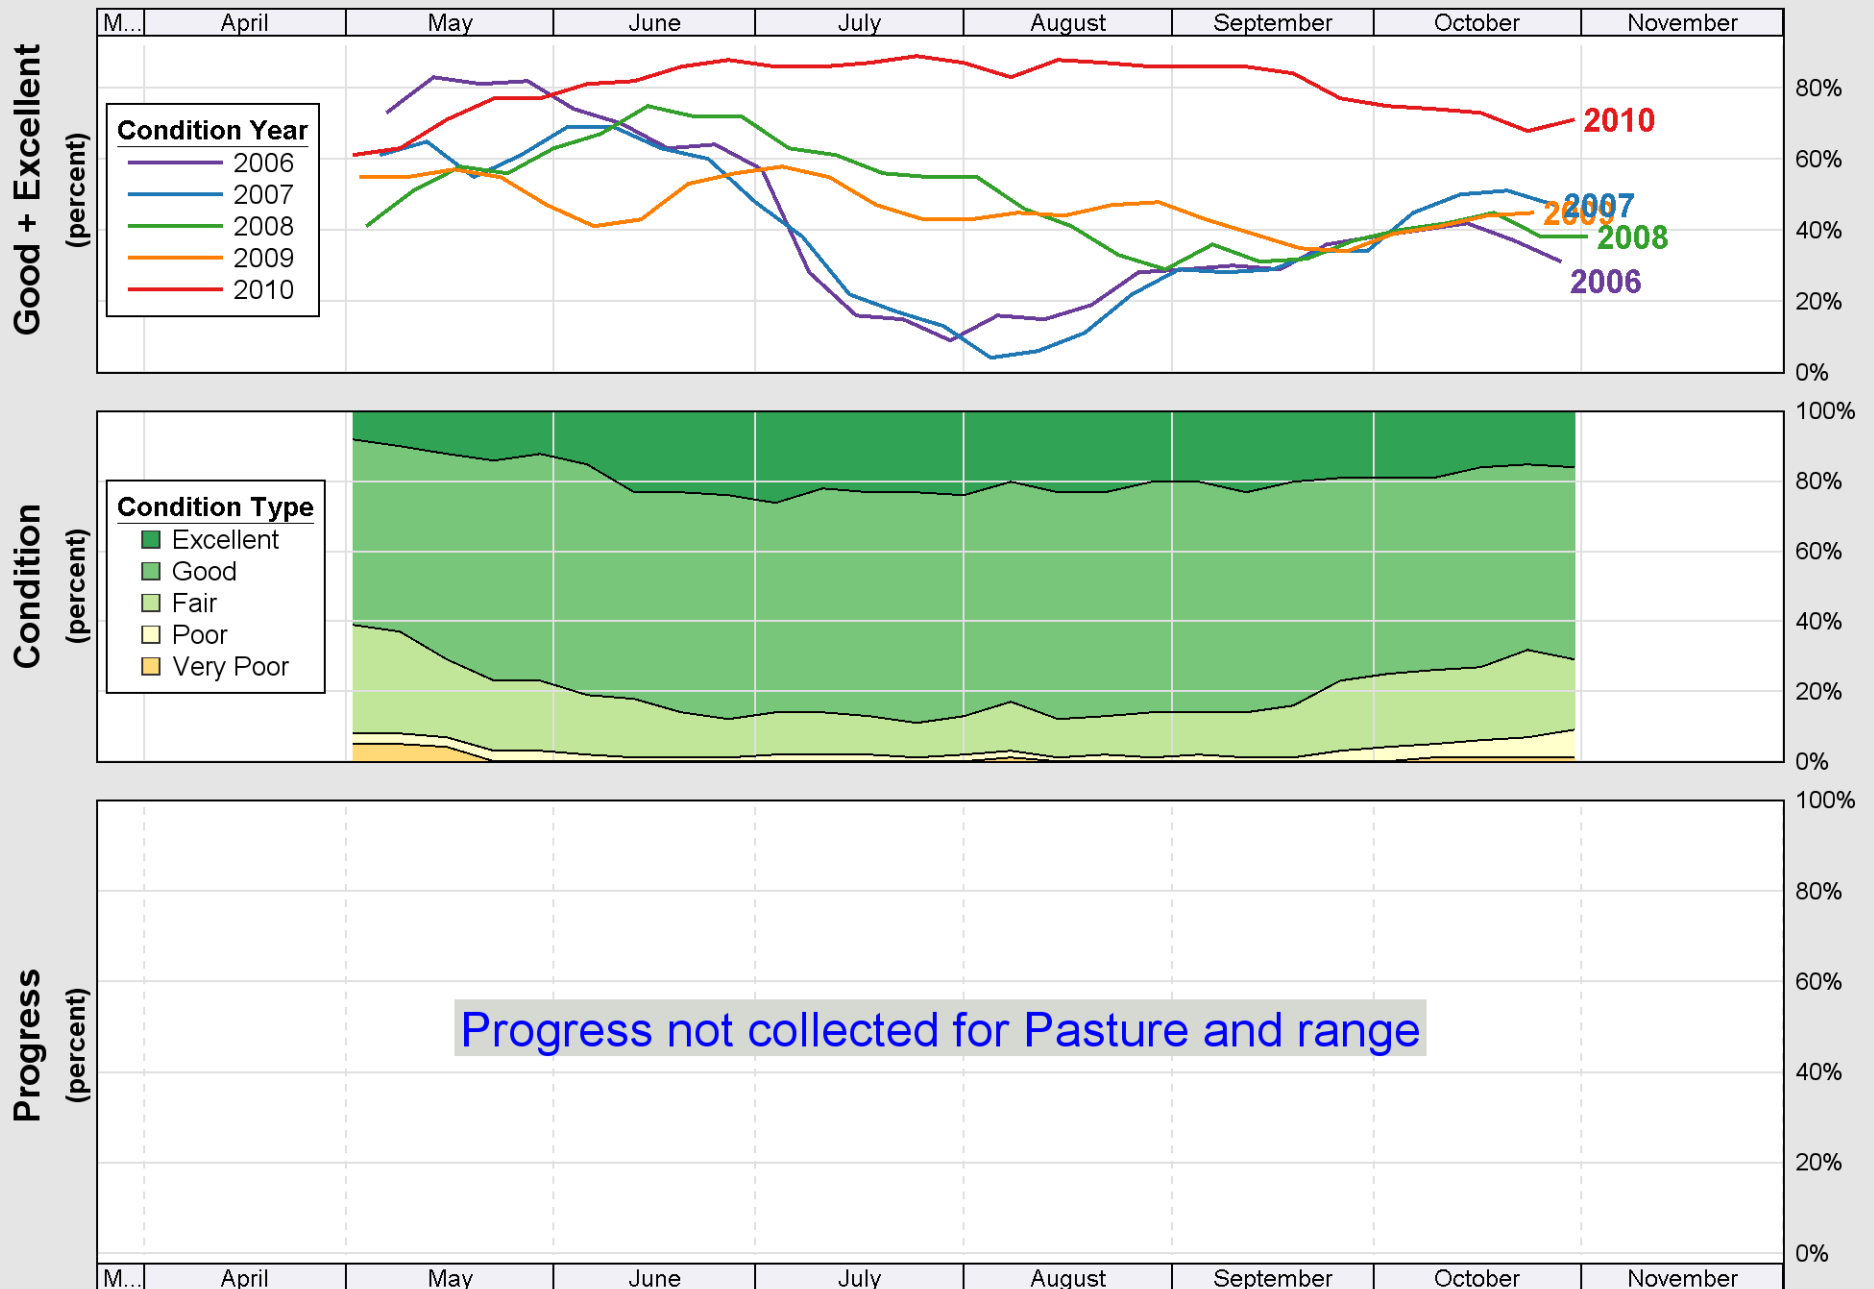

Source: National Agricultural Statistics Service (NASS), Crop Progress Report

# Crop Progress and Condition: Corn in Minnesota , 2010

Source: National Agricultural Statistics Service (NASS), Crop Progress Report

Source: National Agricultural Statistics Service (NASS), Crop Progress Report

Source: National Agricultural Statistics Service (NASS), Crop Progress Report

Source: National Agricultural Statistics Service (NASS), Crop Progress Report

Source: National Agricultural Statistics Service (NASS), Crop Progress Report