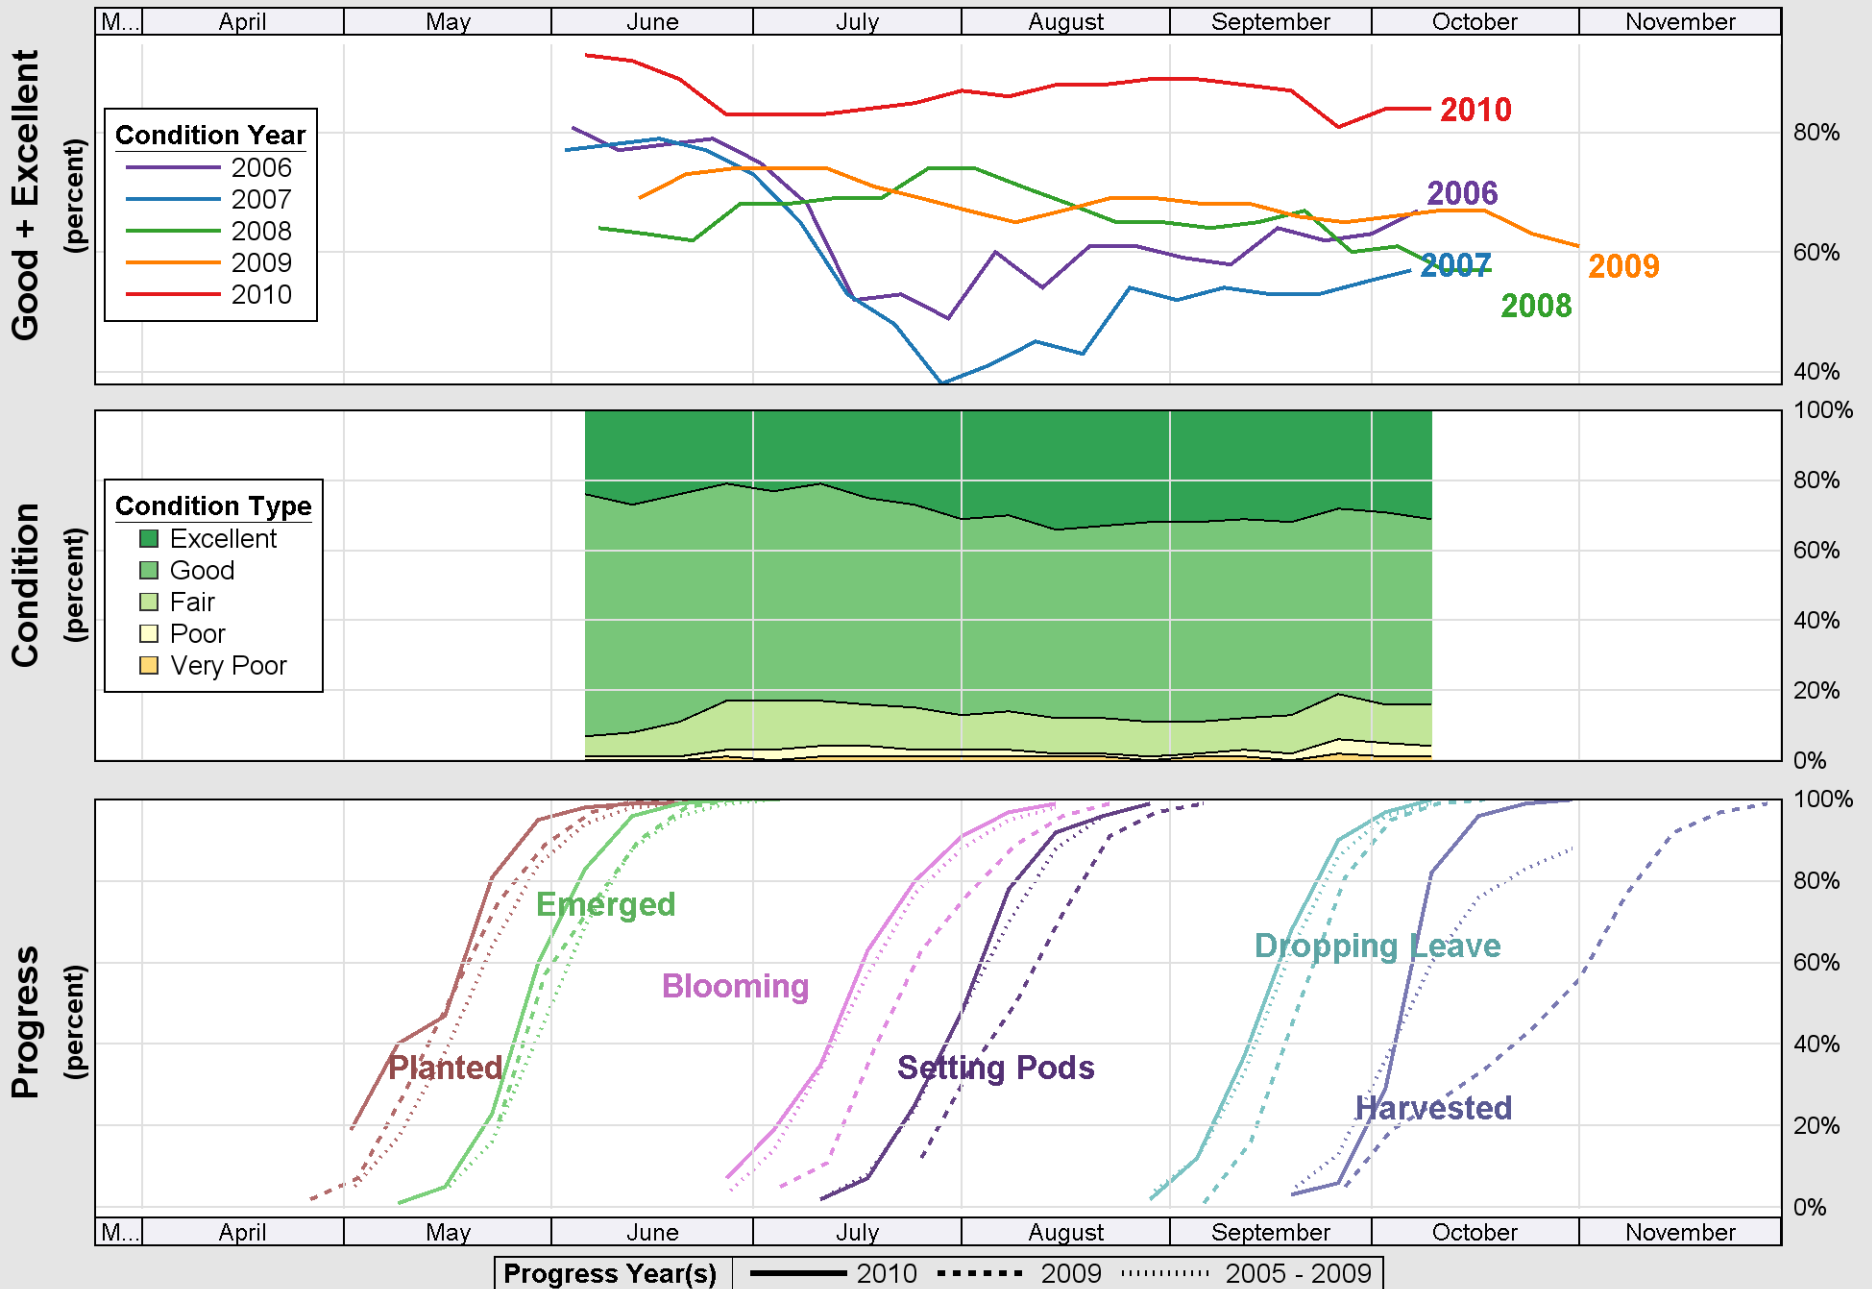

Source: National Agricultural Statistics Service (NASS), Crop Progress Report

# Crop Progress and Condition: Corn in Minnesota , 2010

Source: National Agricultural Statistics Service (NASS), Crop Progress Report

Source: National Agricultural Statistics Service (NASS), Crop Progress Report

Source: National Agricultural Statistics Service (NASS), Crop Progress Report

Source: National Agricultural Statistics Service (NASS), Crop Progress Report

Source: National Agricultural Statistics Service (NASS), Crop Progress Report