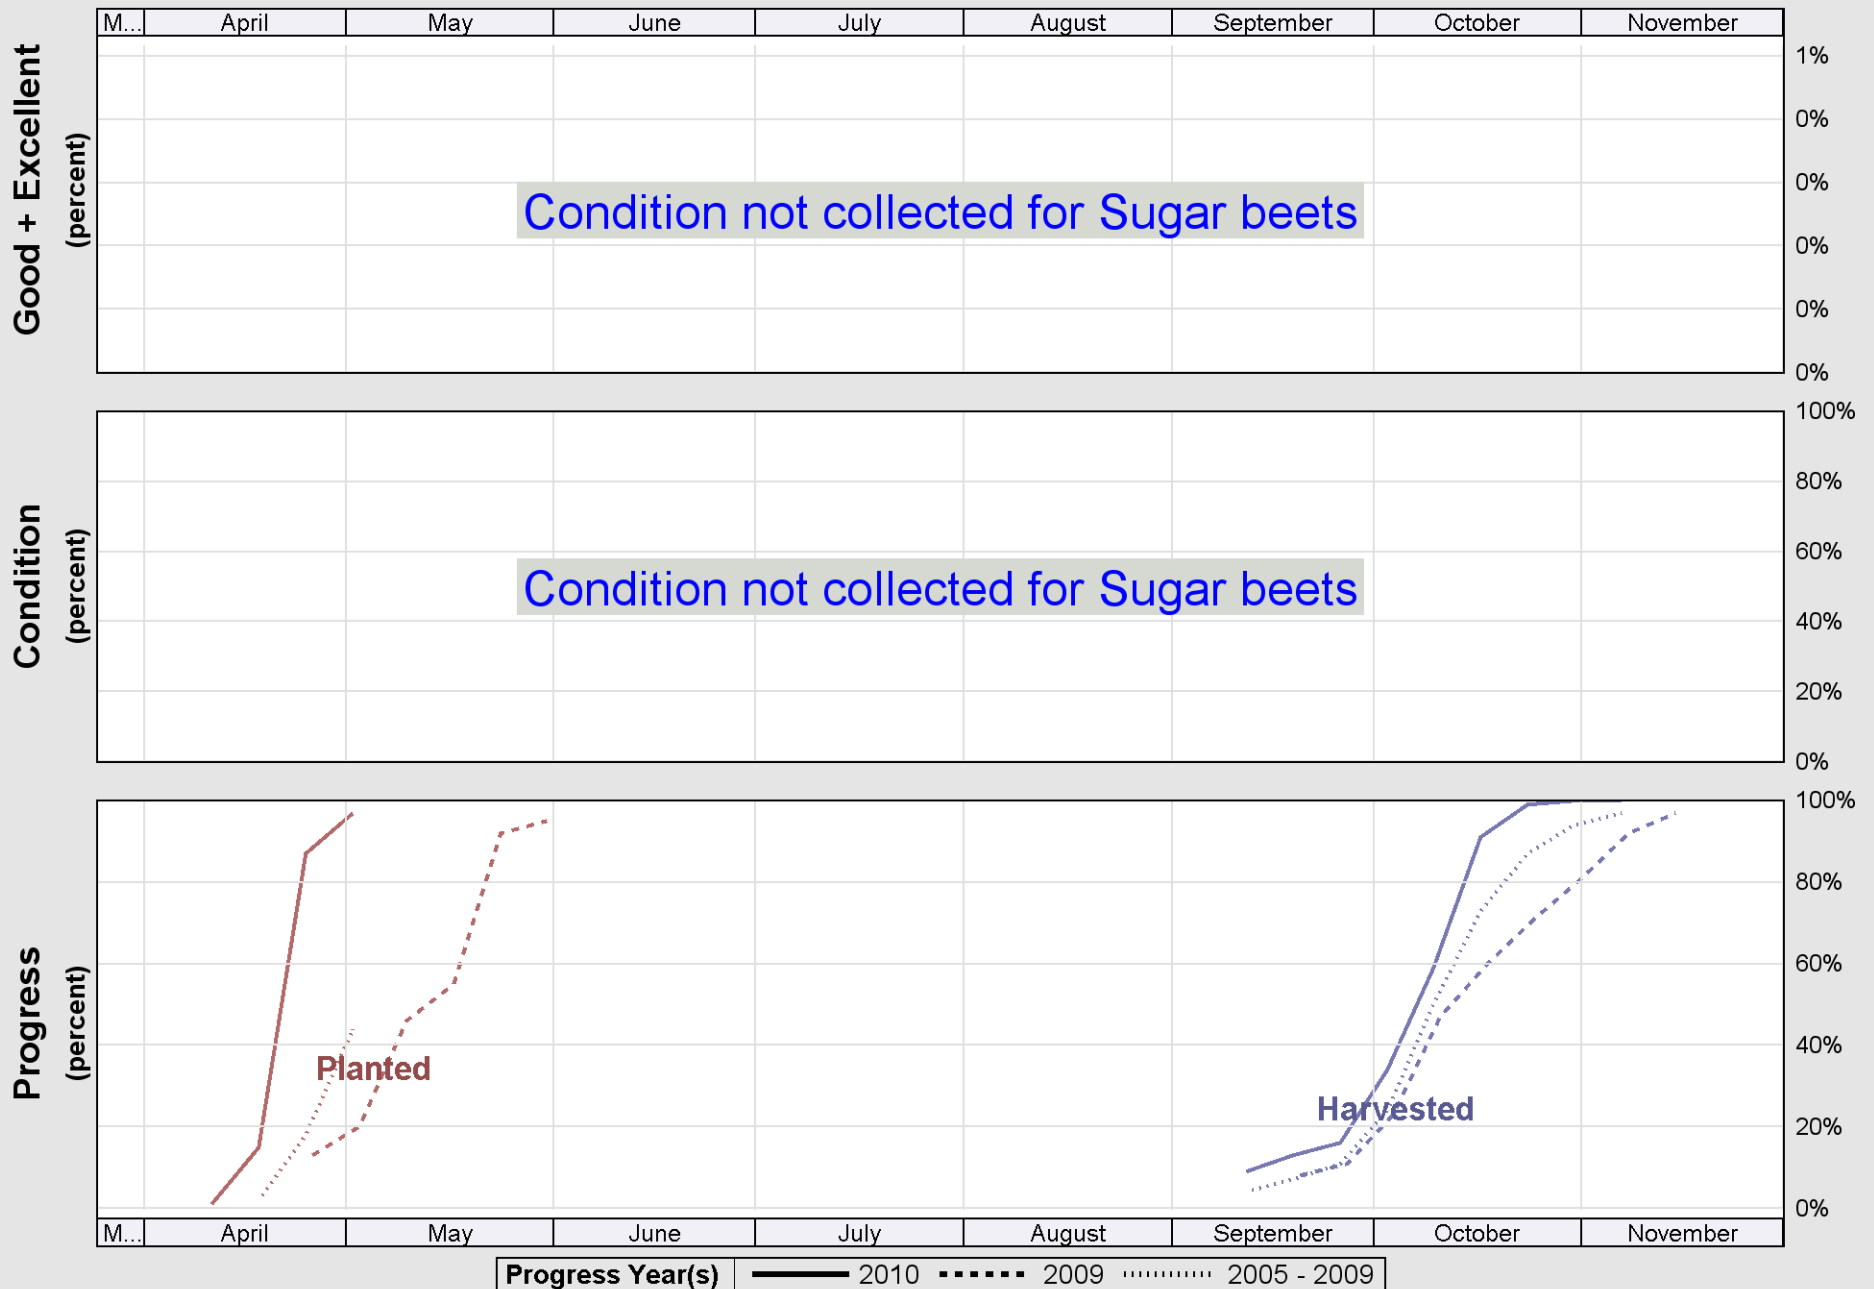

# Crop Progress and Condition: Corn in Minnesota , 2010

Source: National Agricultural Statistics Service (NASS), Crop Progress Report

Source: National Agricultural Statistics Service (NASS), Crop Progress Report

Source: National Agricultural Statistics Service (NASS), Crop Progress Report

Source: National Agricultural Statistics Service (NASS), Crop Progress Report

Source: National Agricultural Statistics Service (NASS), Crop Progress Report