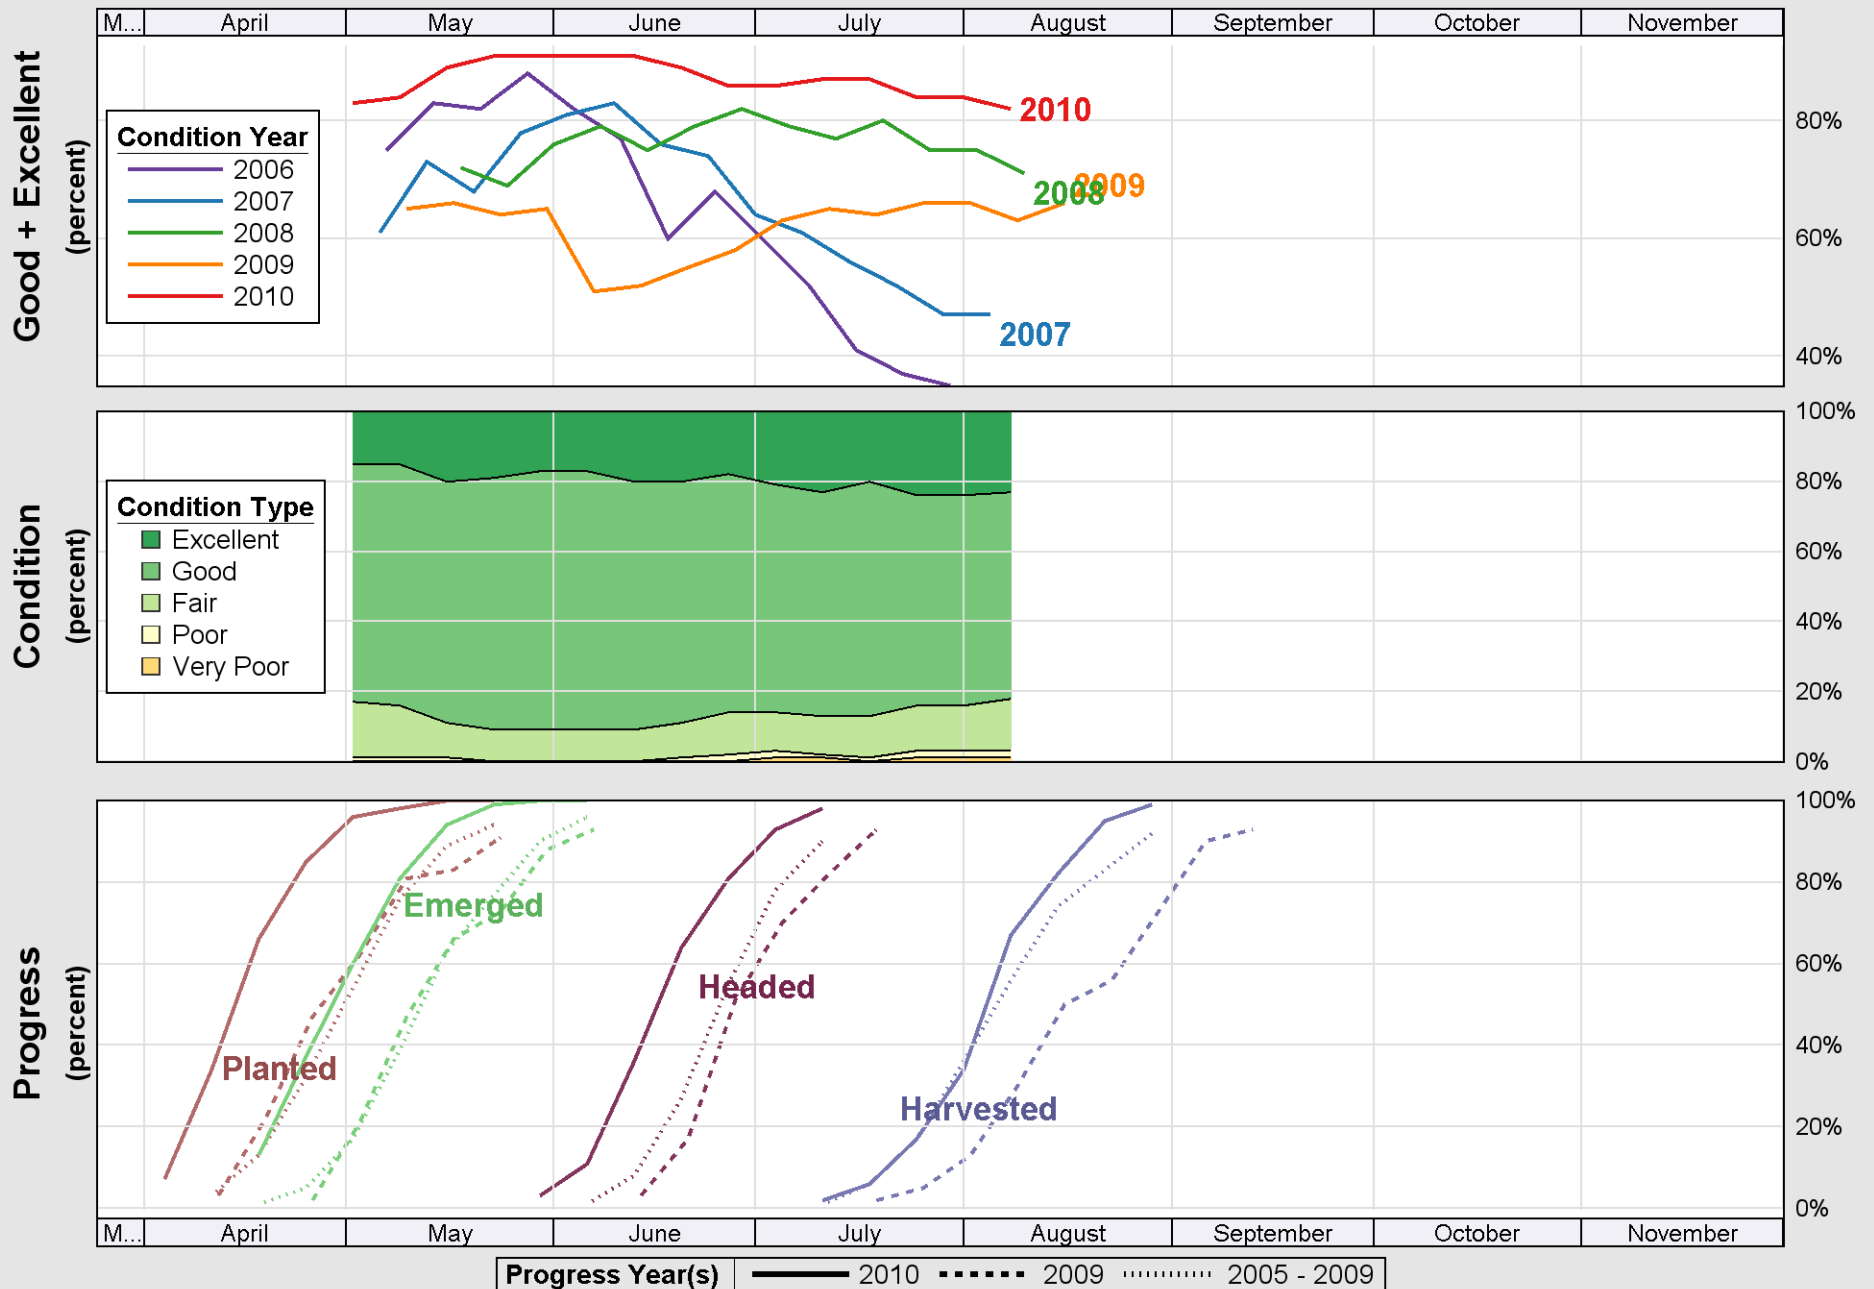

Source: National Agricultural Statistics Service (NASS), Crop Progress Report

# Crop Progress and Condition: Corn in Minnesota , 2010

Source: National Agricultural Statistics Service (NASS), Crop Progress Report

Source: National Agricultural Statistics Service (NASS), Crop Progress Report

Source: National Agricultural Statistics Service (NASS), Crop Progress Report

Source: National Agricultural Statistics Service (NASS), Crop Progress Report

Source: National Agricultural Statistics Service (NASS), Crop Progress Report