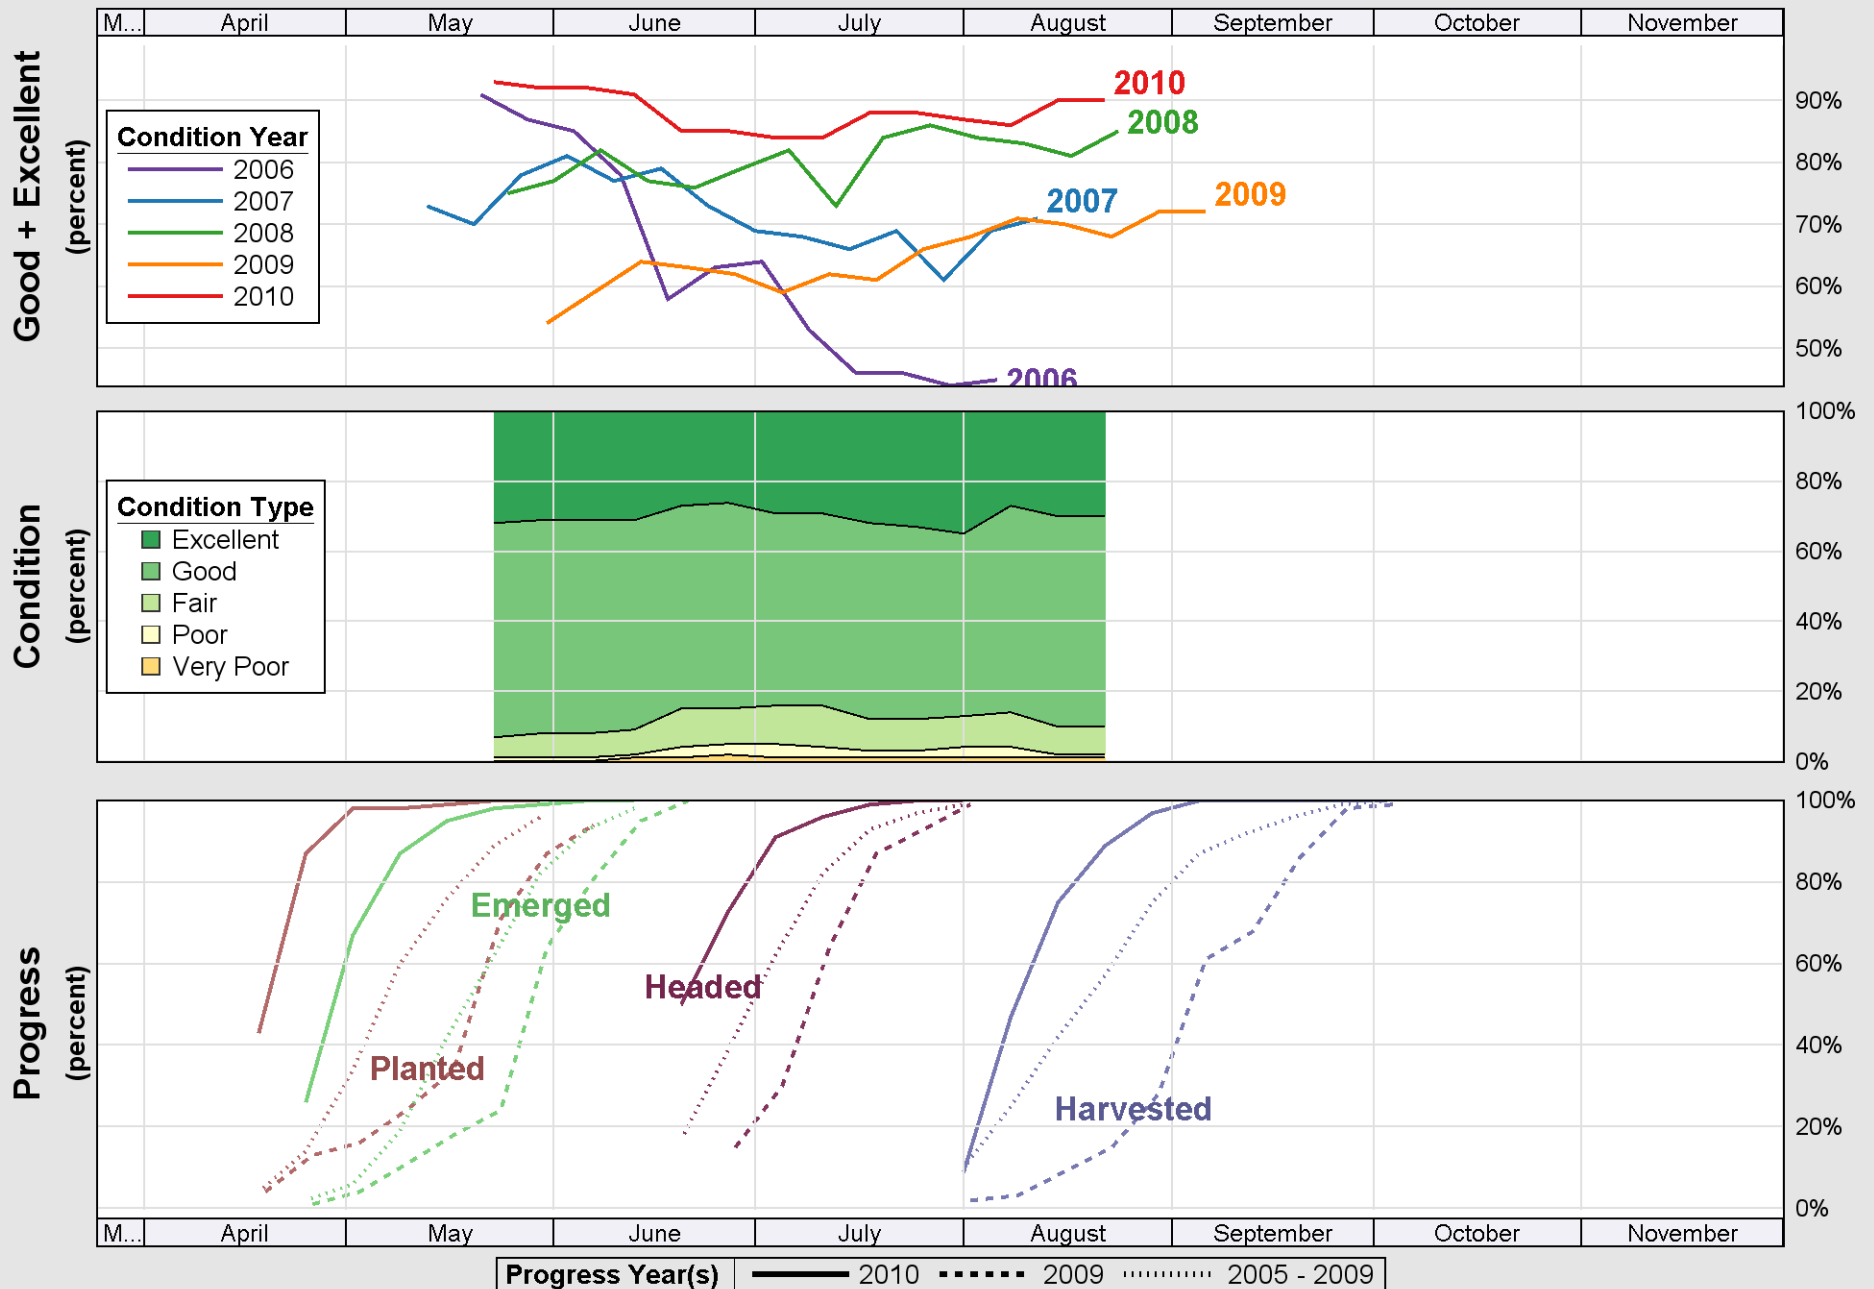

Source: National Agricultural Statistics Service (NASS), Crop Progress Report

# Crop Progress and Condition: Corn in Minnesota , 2010

Source: National Agricultural Statistics Service (NASS), Crop Progress Report

Source: National Agricultural Statistics Service (NASS), Crop Progress Report

Source: National Agricultural Statistics Service (NASS), Crop Progress Report

Source: National Agricultural Statistics Service (NASS), Crop Progress Report

Source: National Agricultural Statistics Service (NASS), Crop Progress Report