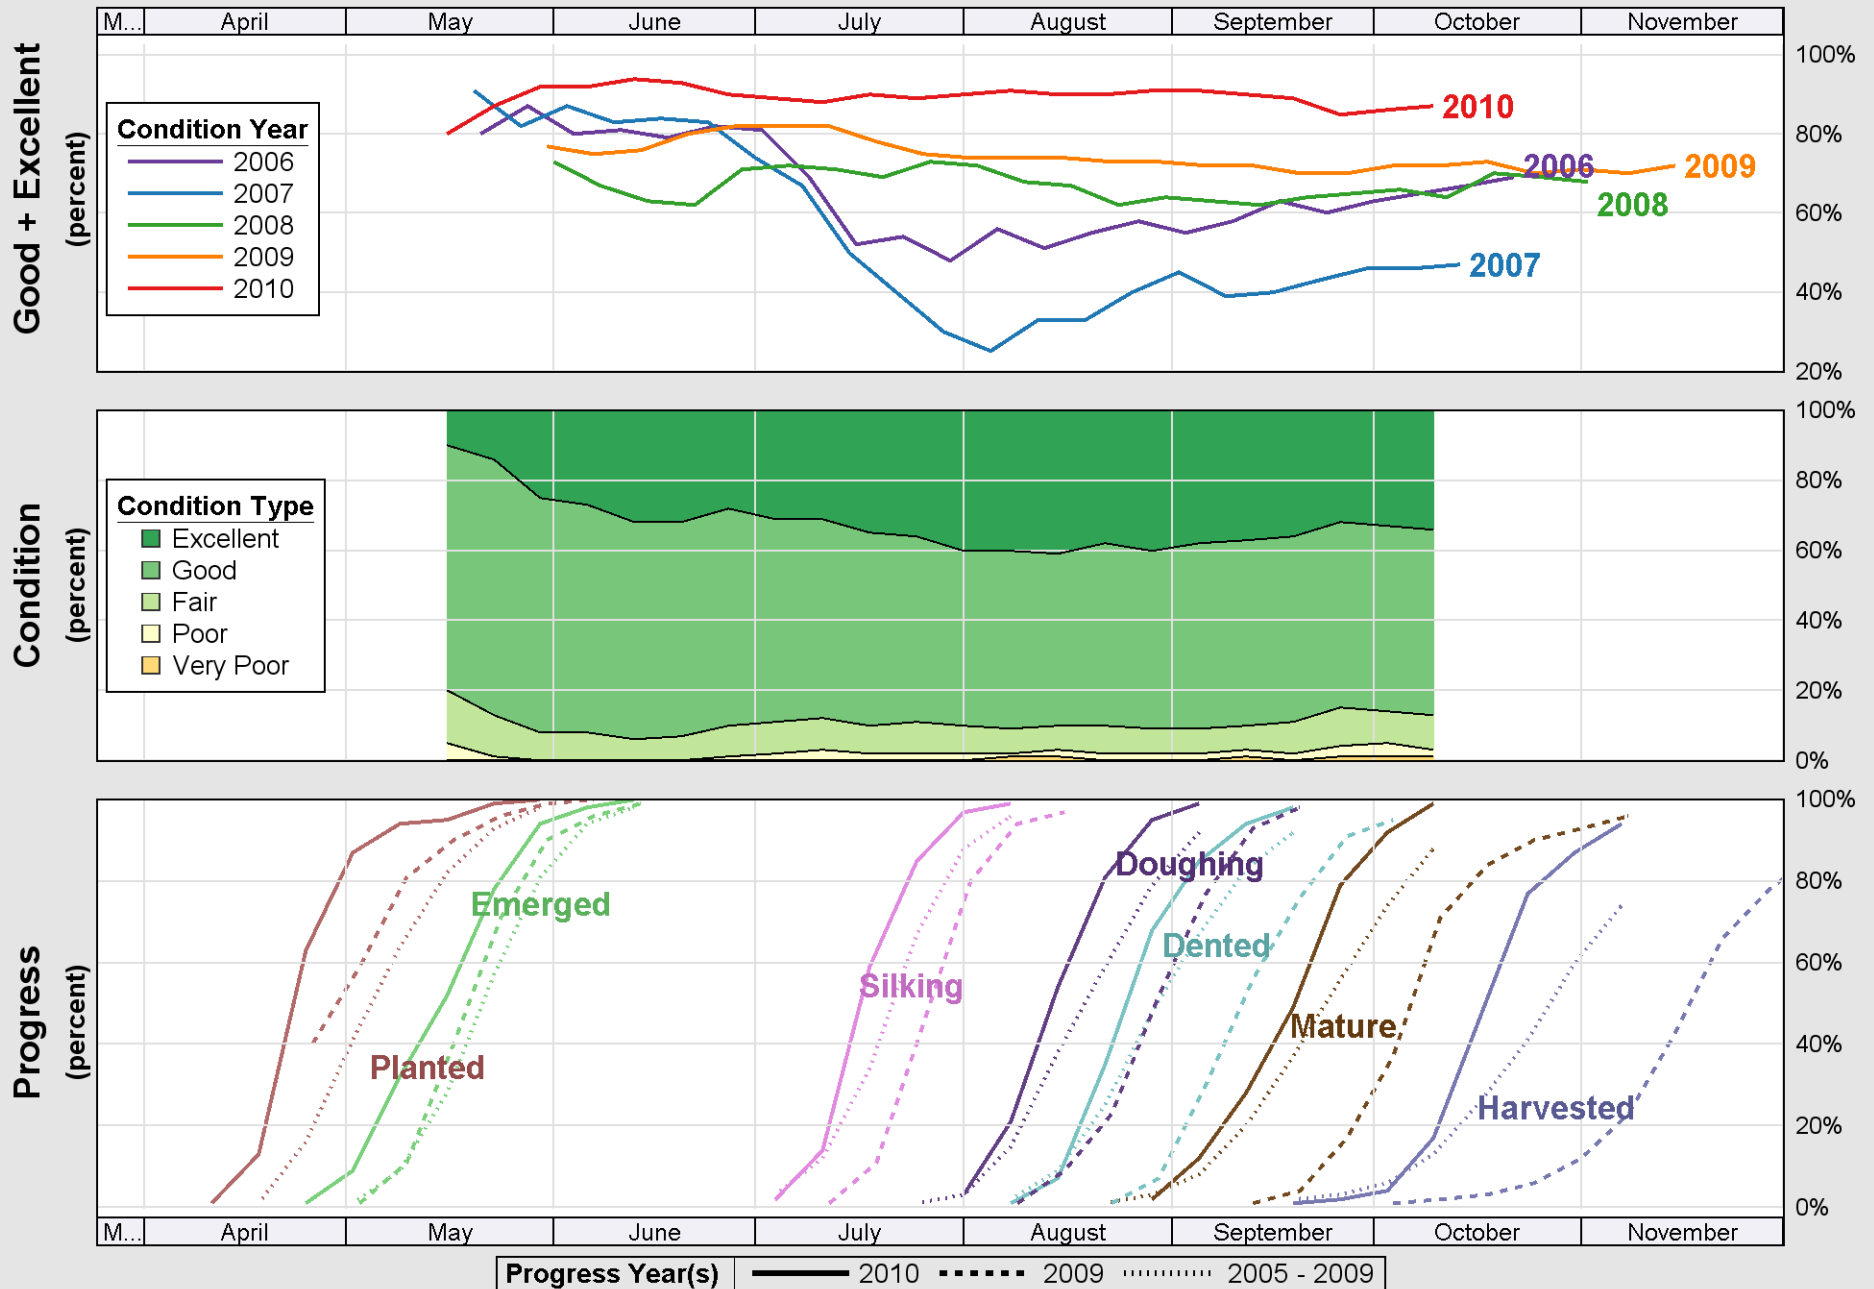

Source: National Agricultural Statistics Service (NASS), Crop Progress Report

# Crop Progress and Condition: Corn in Minnesota , 2010

Source: National Agricultural Statistics Service (NASS), Crop Progress Report

Source: National Agricultural Statistics Service (NASS), Crop Progress Report

Source: National Agricultural Statistics Service (NASS), Crop Progress Report

Source: National Agricultural Statistics Service (NASS), Crop Progress Report

Source: National Agricultural Statistics Service (NASS), Crop Progress Report