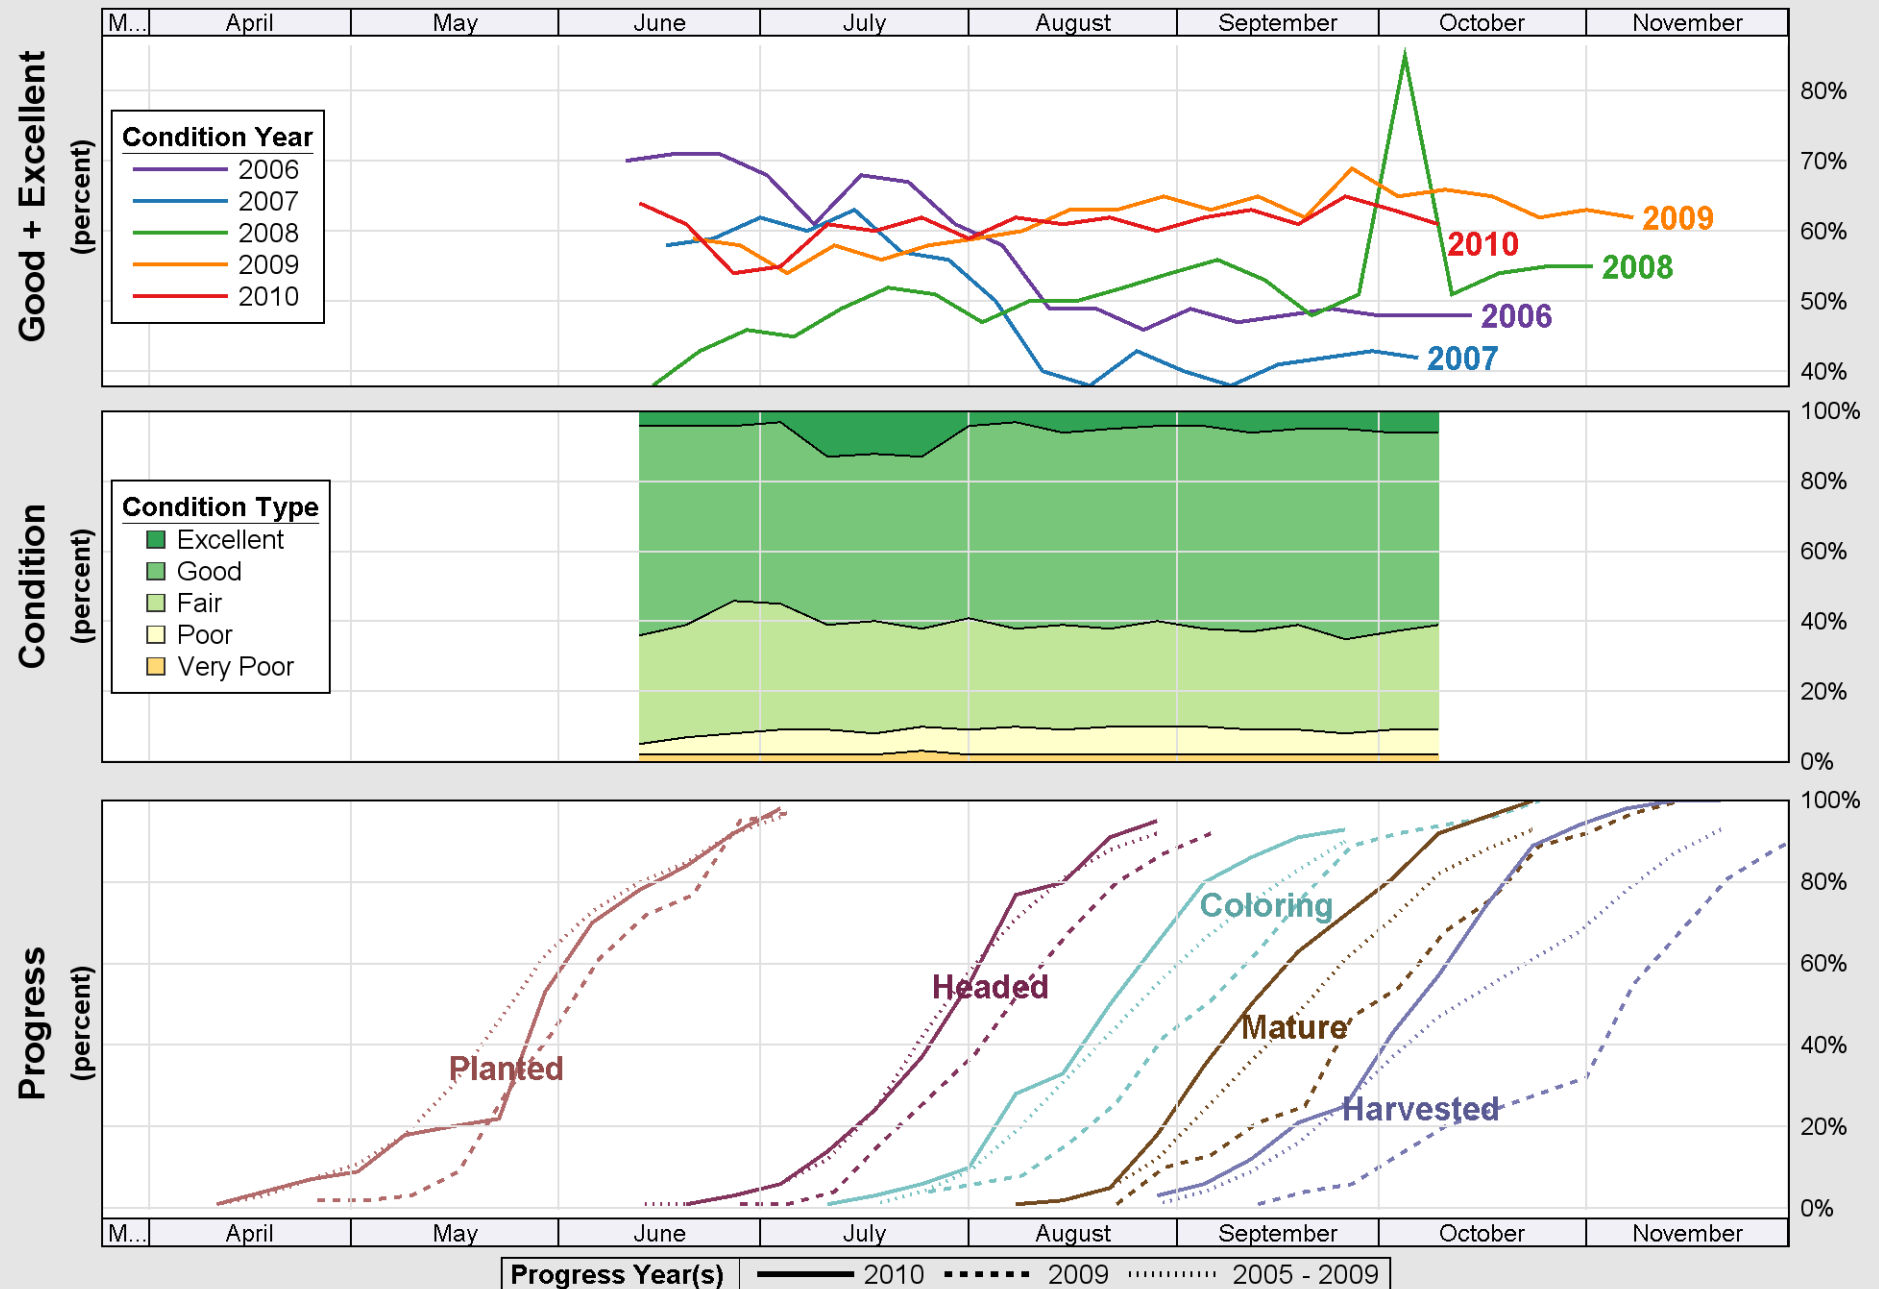

Source: National Agricultural Statistics Service (NASS), Crop Progress Report

Crop Progress and Condition: Cotton in Missouri , 2010

Source: National Agricultural Statistics Service (NASS), Crop Progress Report

Source: National Agricultural Statistics Service (NASS), Crop Progress Report

Source: National Agricultural Statistics Service (NASS), Crop Progress Report

Crop Progress and Condition: Soybeans in Missouri , 2010

Source: National Agricultural Statistics Service (NASS), Crop Progress Report