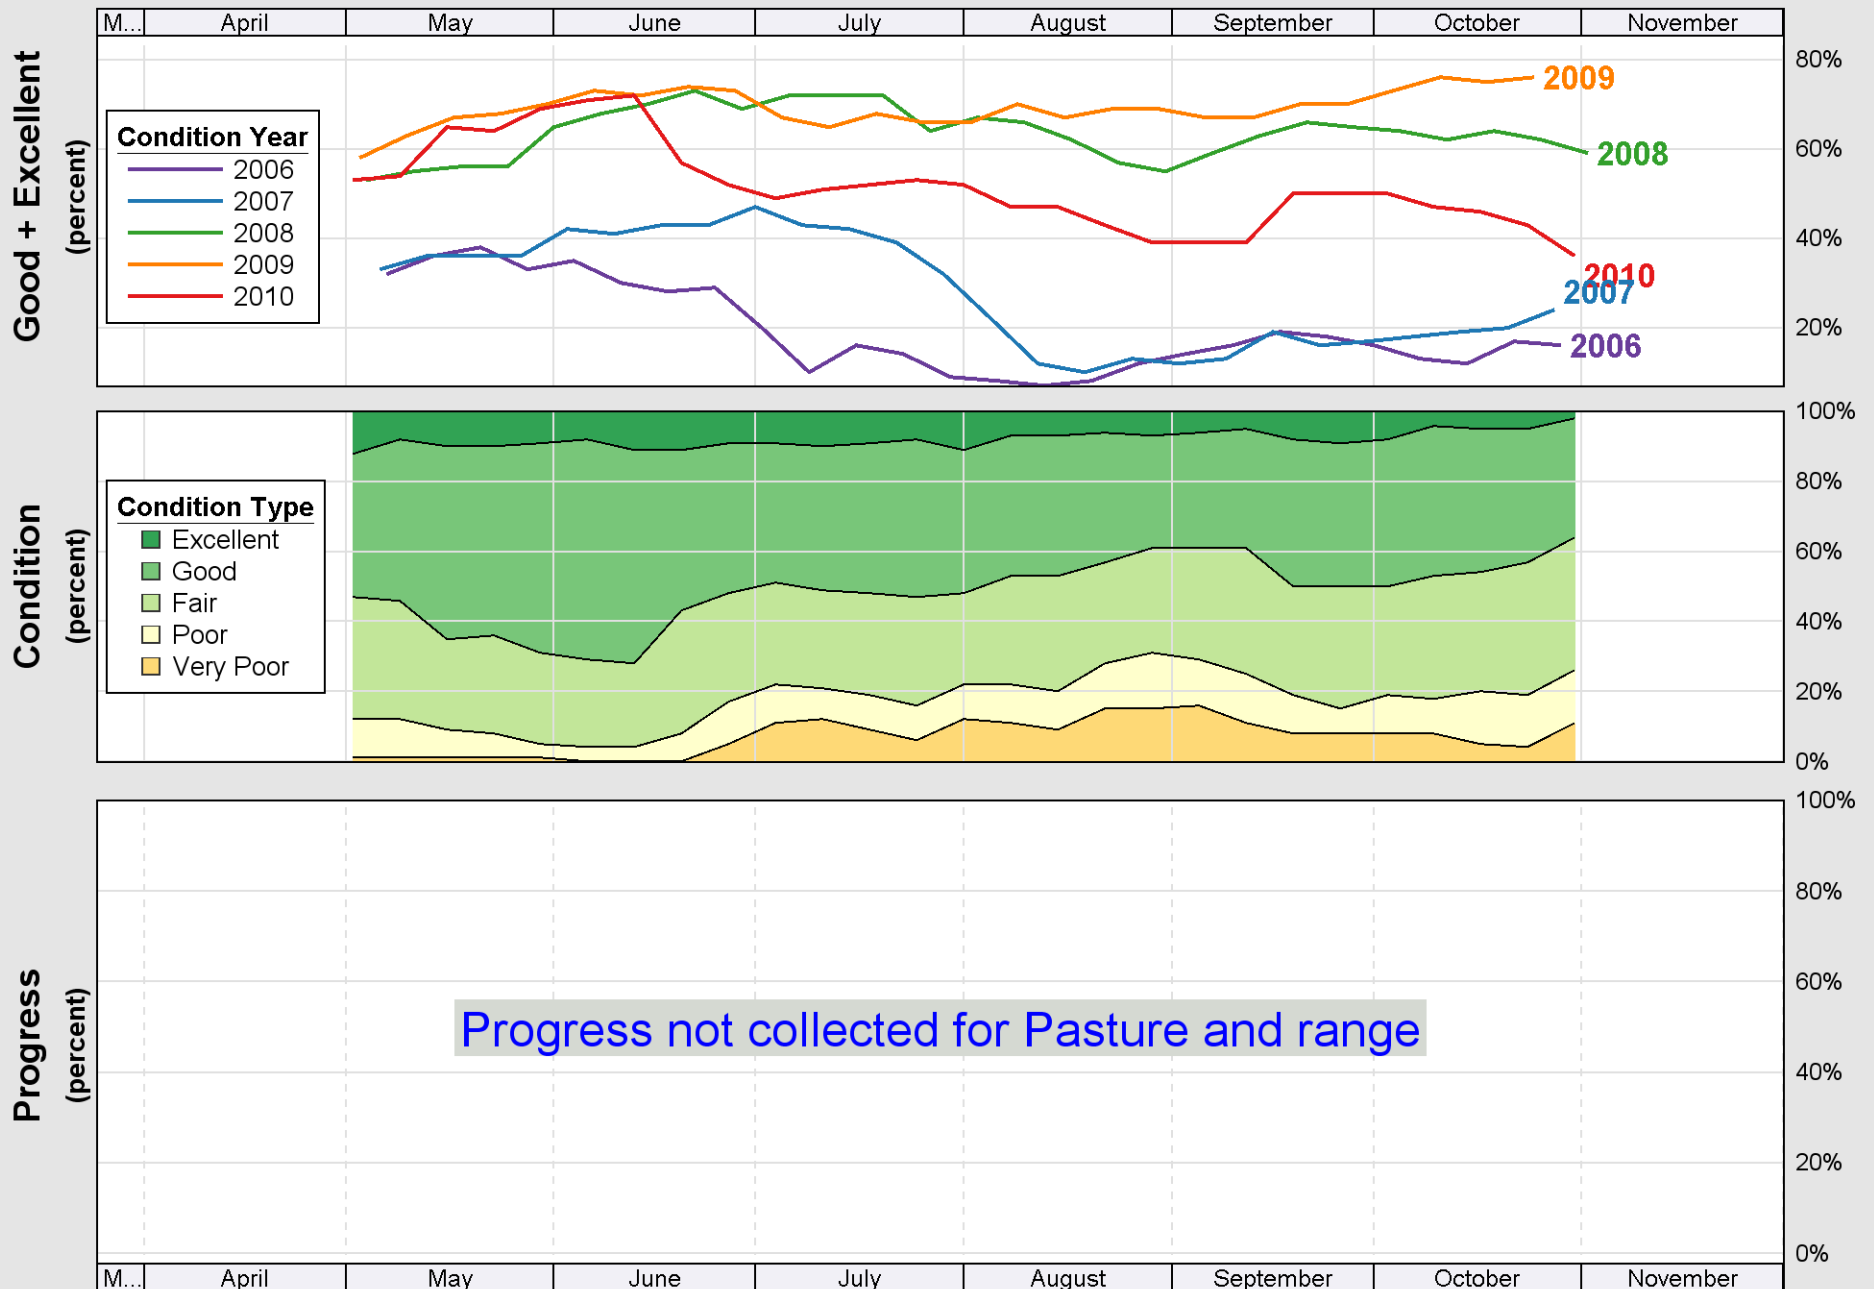

Source: National Agricultural Statistics Service (NASS), Crop Progress Report

Crop Progress and Condition: Cotton in Missouri , 2010

Source: National Agricultural Statistics Service (NASS), Crop Progress Report

Source: National Agricultural Statistics Service (NASS), Crop Progress Report

Source: National Agricultural Statistics Service (NASS), Crop Progress Report

Crop Progress and Condition: Soybeans in Missouri , 2010

Source: National Agricultural Statistics Service (NASS), Crop Progress Report