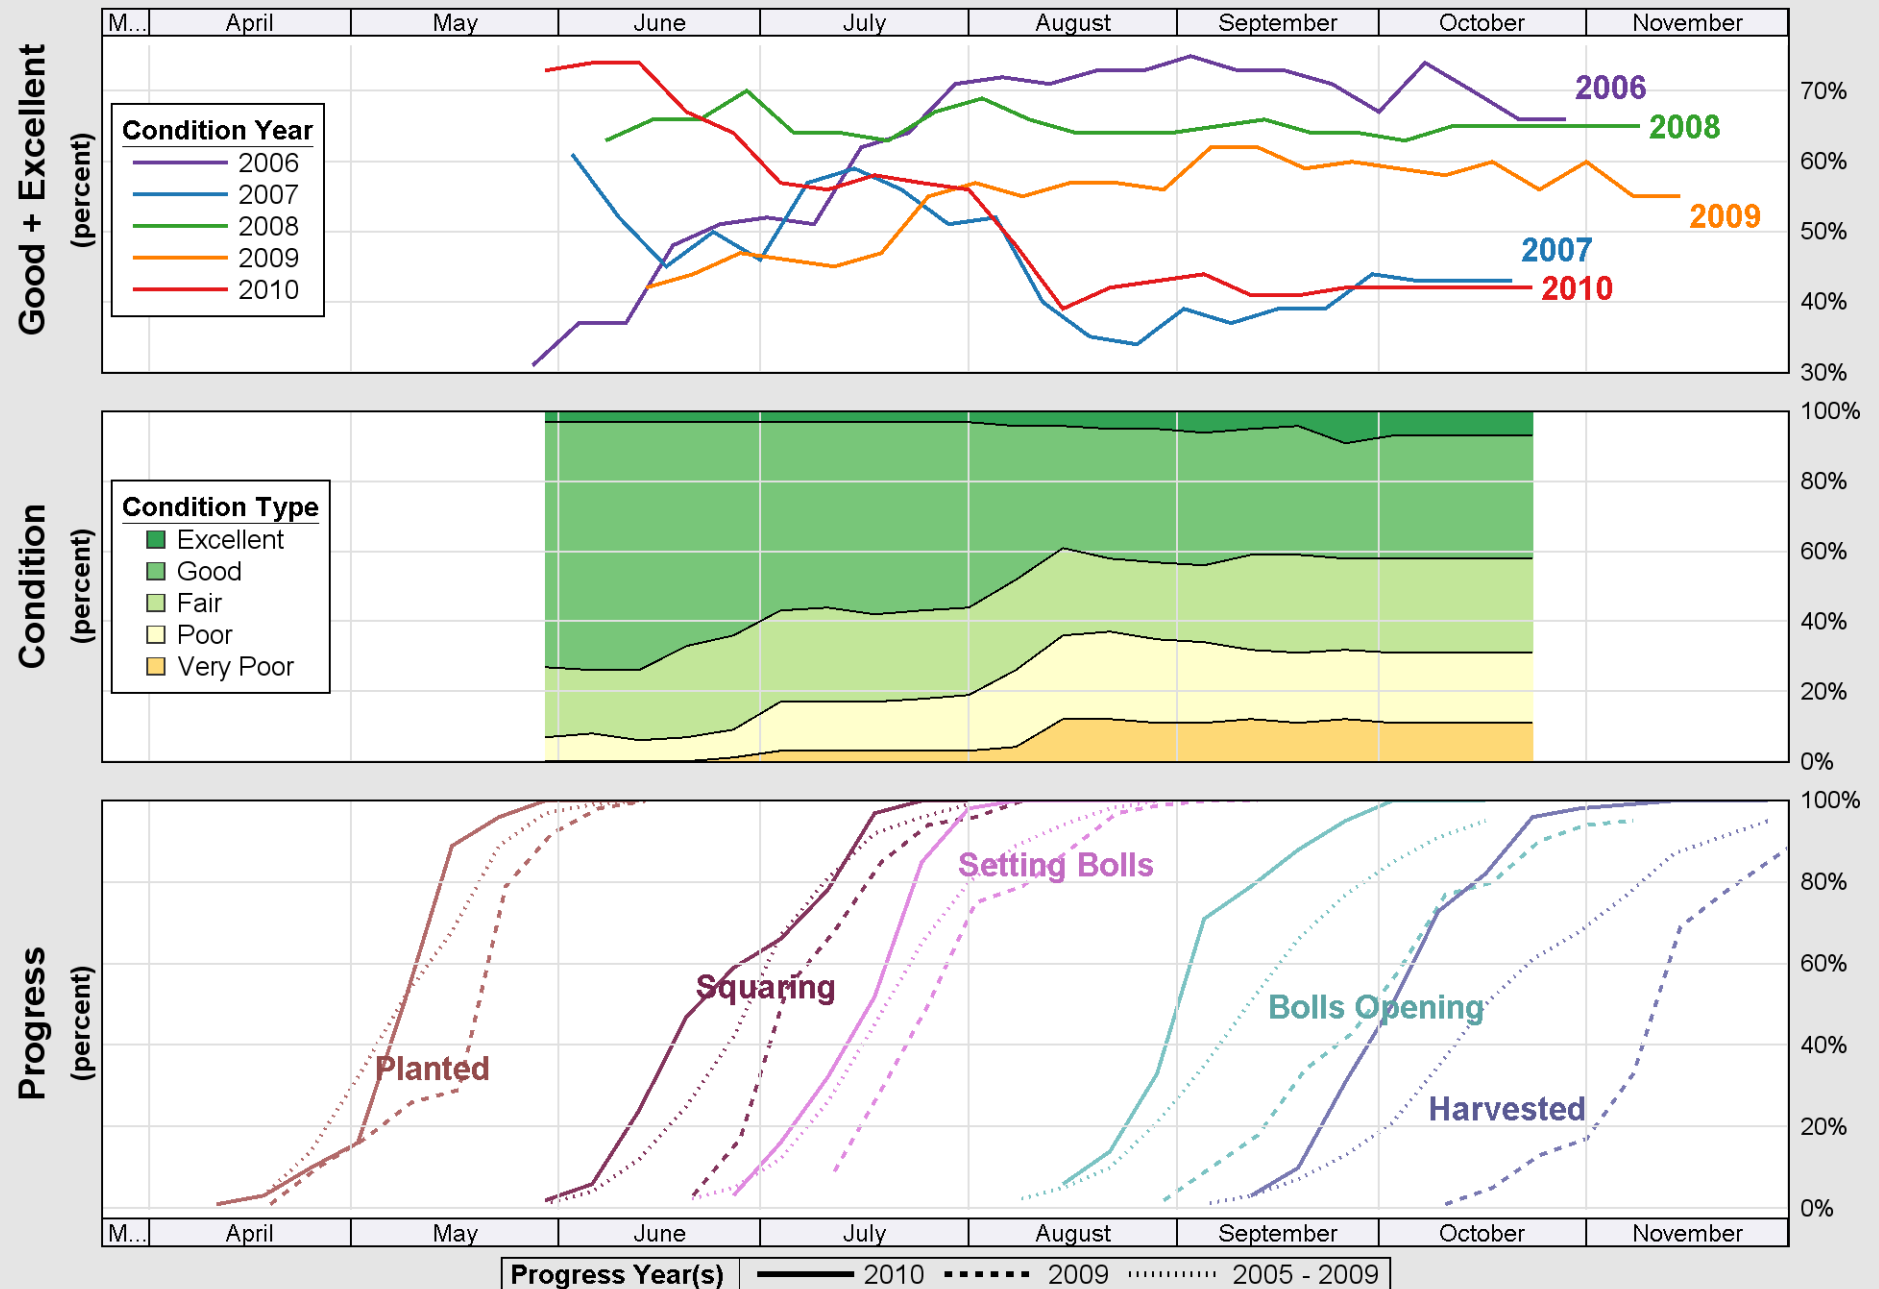

Source: National Agricultural Statistics Service (NASS), Crop Progress Report

Crop Progress and Condition: Cotton in Missouri , 2010

Source: National Agricultural Statistics Service (NASS), Crop Progress Report

Source: National Agricultural Statistics Service (NASS), Crop Progress Report

Source: National Agricultural Statistics Service (NASS), Crop Progress Report

Crop Progress and Condition: Soybeans in Missouri , 2010

Source: National Agricultural Statistics Service (NASS), Crop Progress Report