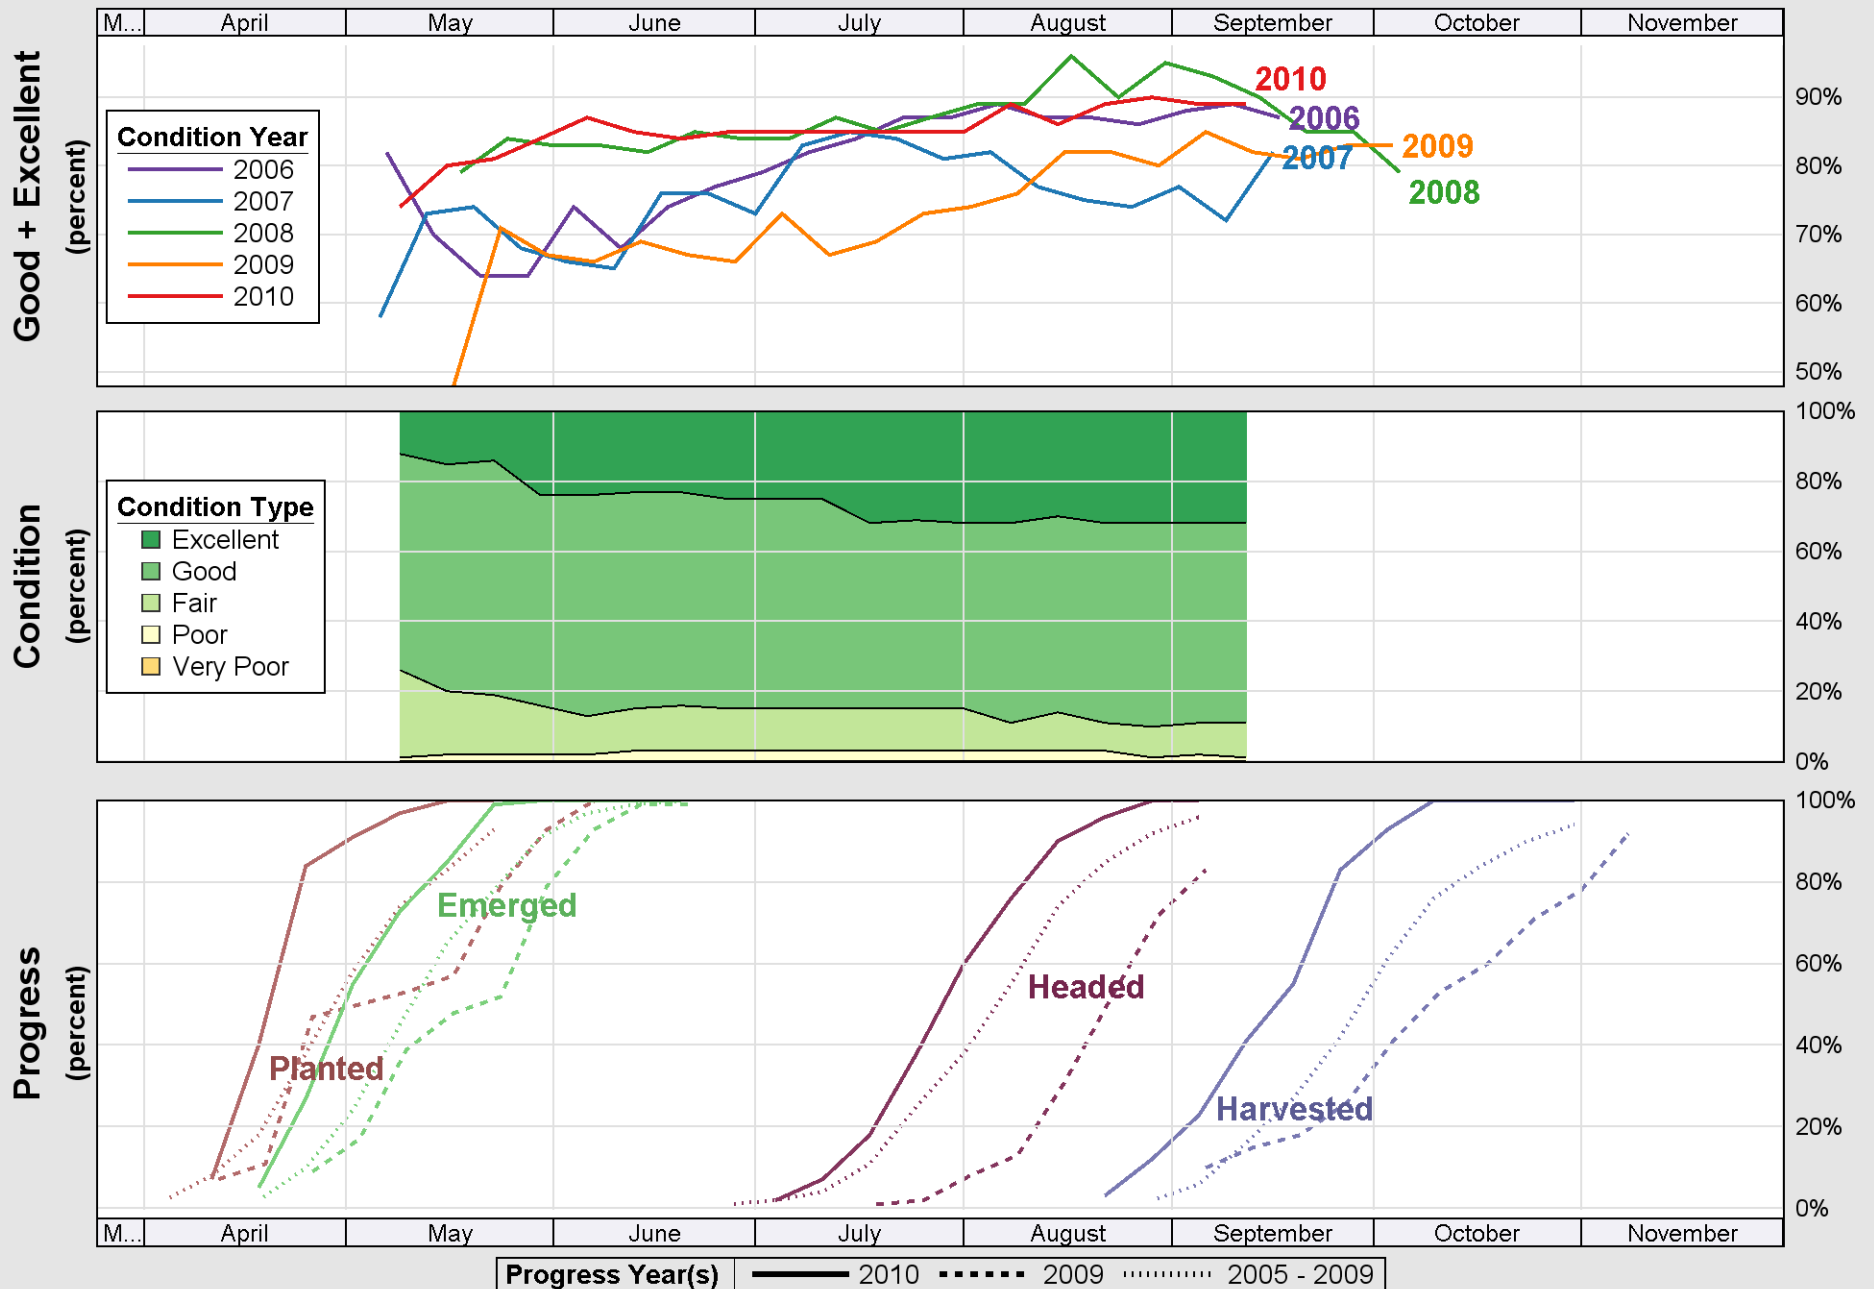

Source: National Agricultural Statistics Service (NASS), Crop Progress Report

Crop Progress and Condition: Cotton in Missouri , 2010

Source: National Agricultural Statistics Service (NASS), Crop Progress Report

Source: National Agricultural Statistics Service (NASS), Crop Progress Report

Source: National Agricultural Statistics Service (NASS), Crop Progress Report

Crop Progress and Condition: Soybeans in Missouri , 2010

Source: National Agricultural Statistics Service (NASS), Crop Progress Report