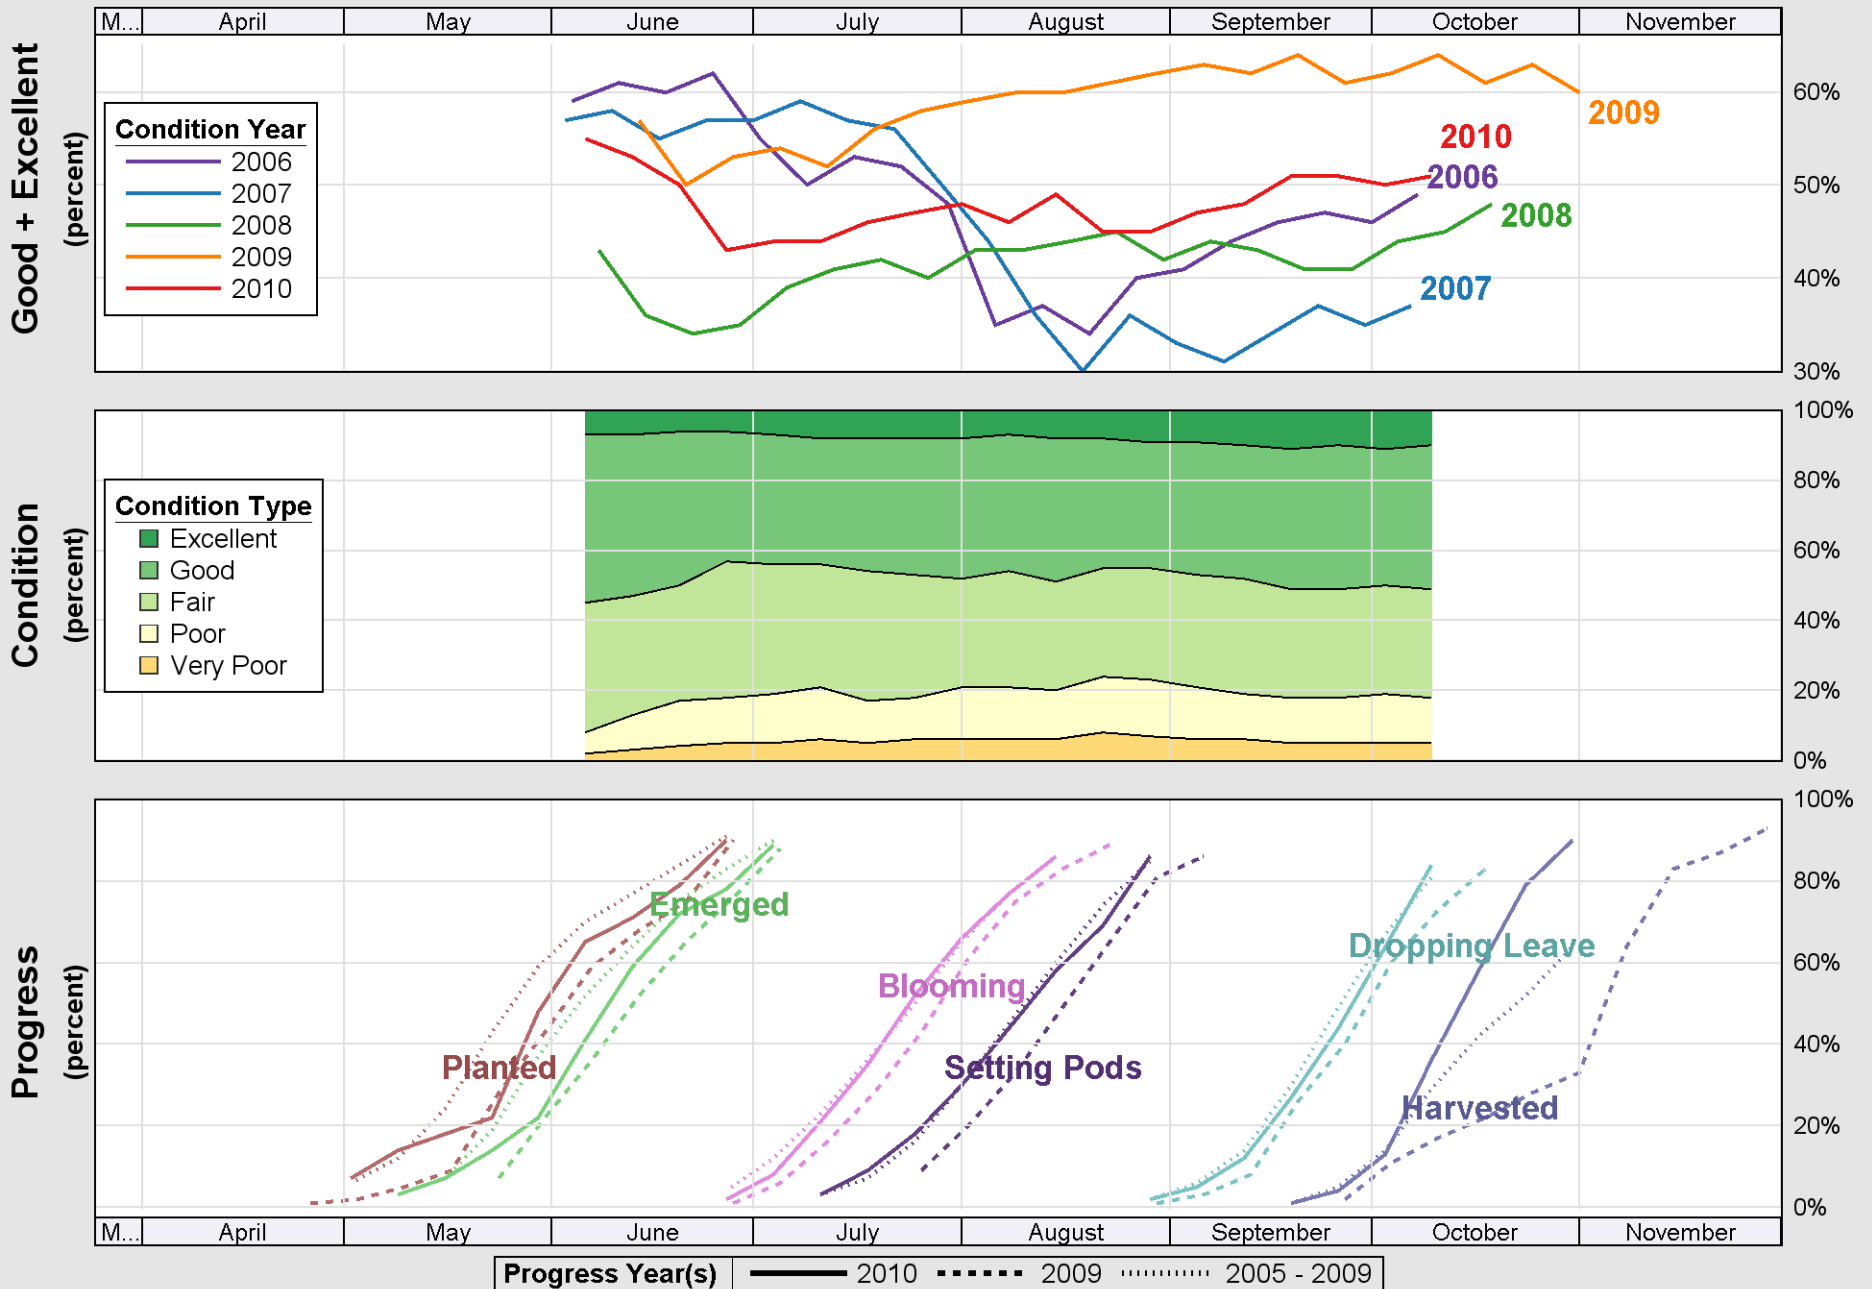

Source: National Agricultural Statistics Service (NASS), Crop Progress Report

Crop Progress and Condition: Cotton in Missouri , 2010

Source: National Agricultural Statistics Service (NASS), Crop Progress Report

Source: National Agricultural Statistics Service (NASS), Crop Progress Report

Source: National Agricultural Statistics Service (NASS), Crop Progress Report

Crop Progress and Condition: Soybeans in Missouri , 2010

Source: National Agricultural Statistics Service (NASS), Crop Progress Report