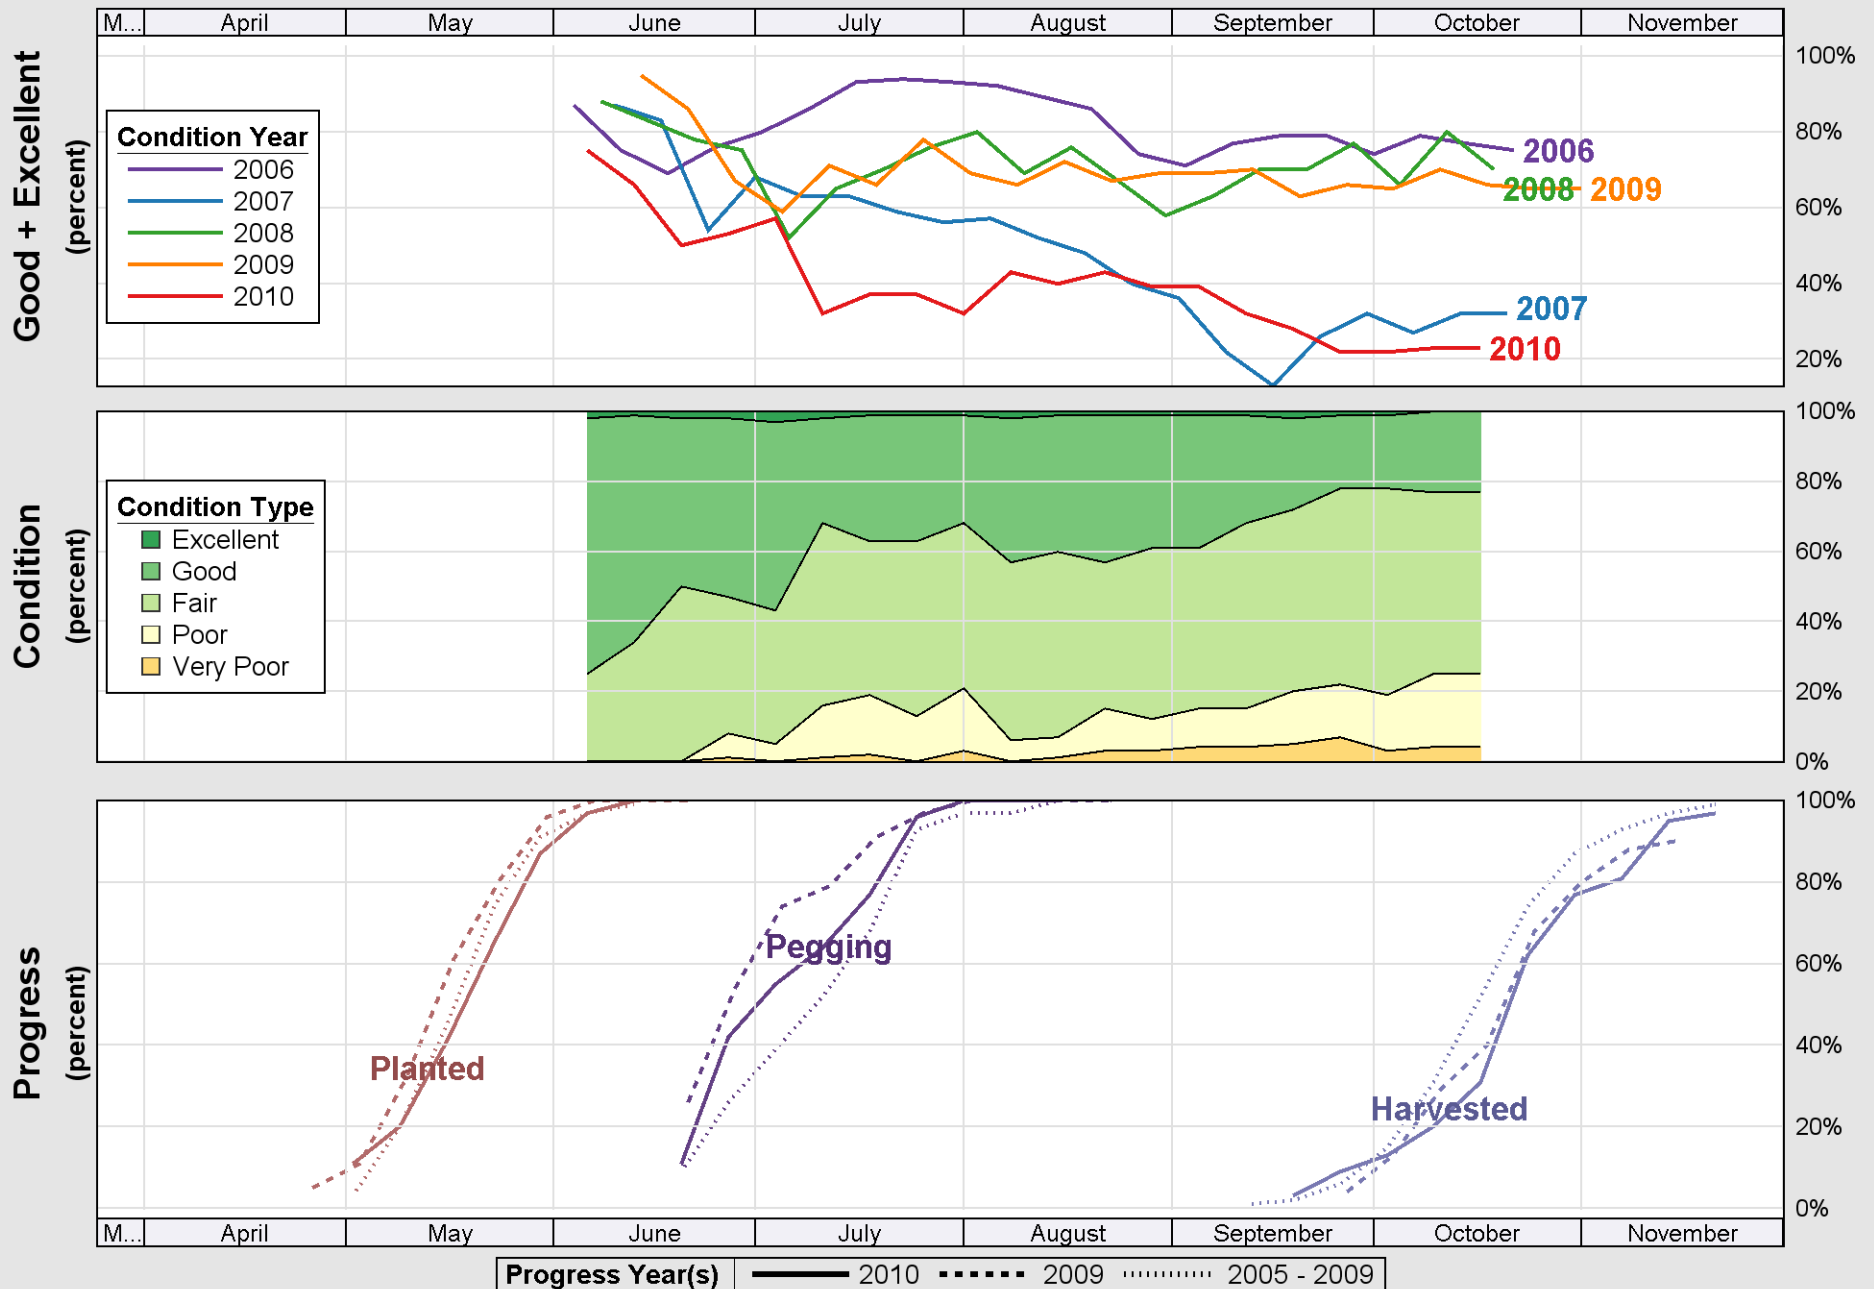

Crop Progress and Condition: Corn in North Carolina , 2010

Source: National Agricultural Statistics Service (NASS), Crop Progress Report

Source: National Agricultural Statistics Service (NASS), Crop Progress Report