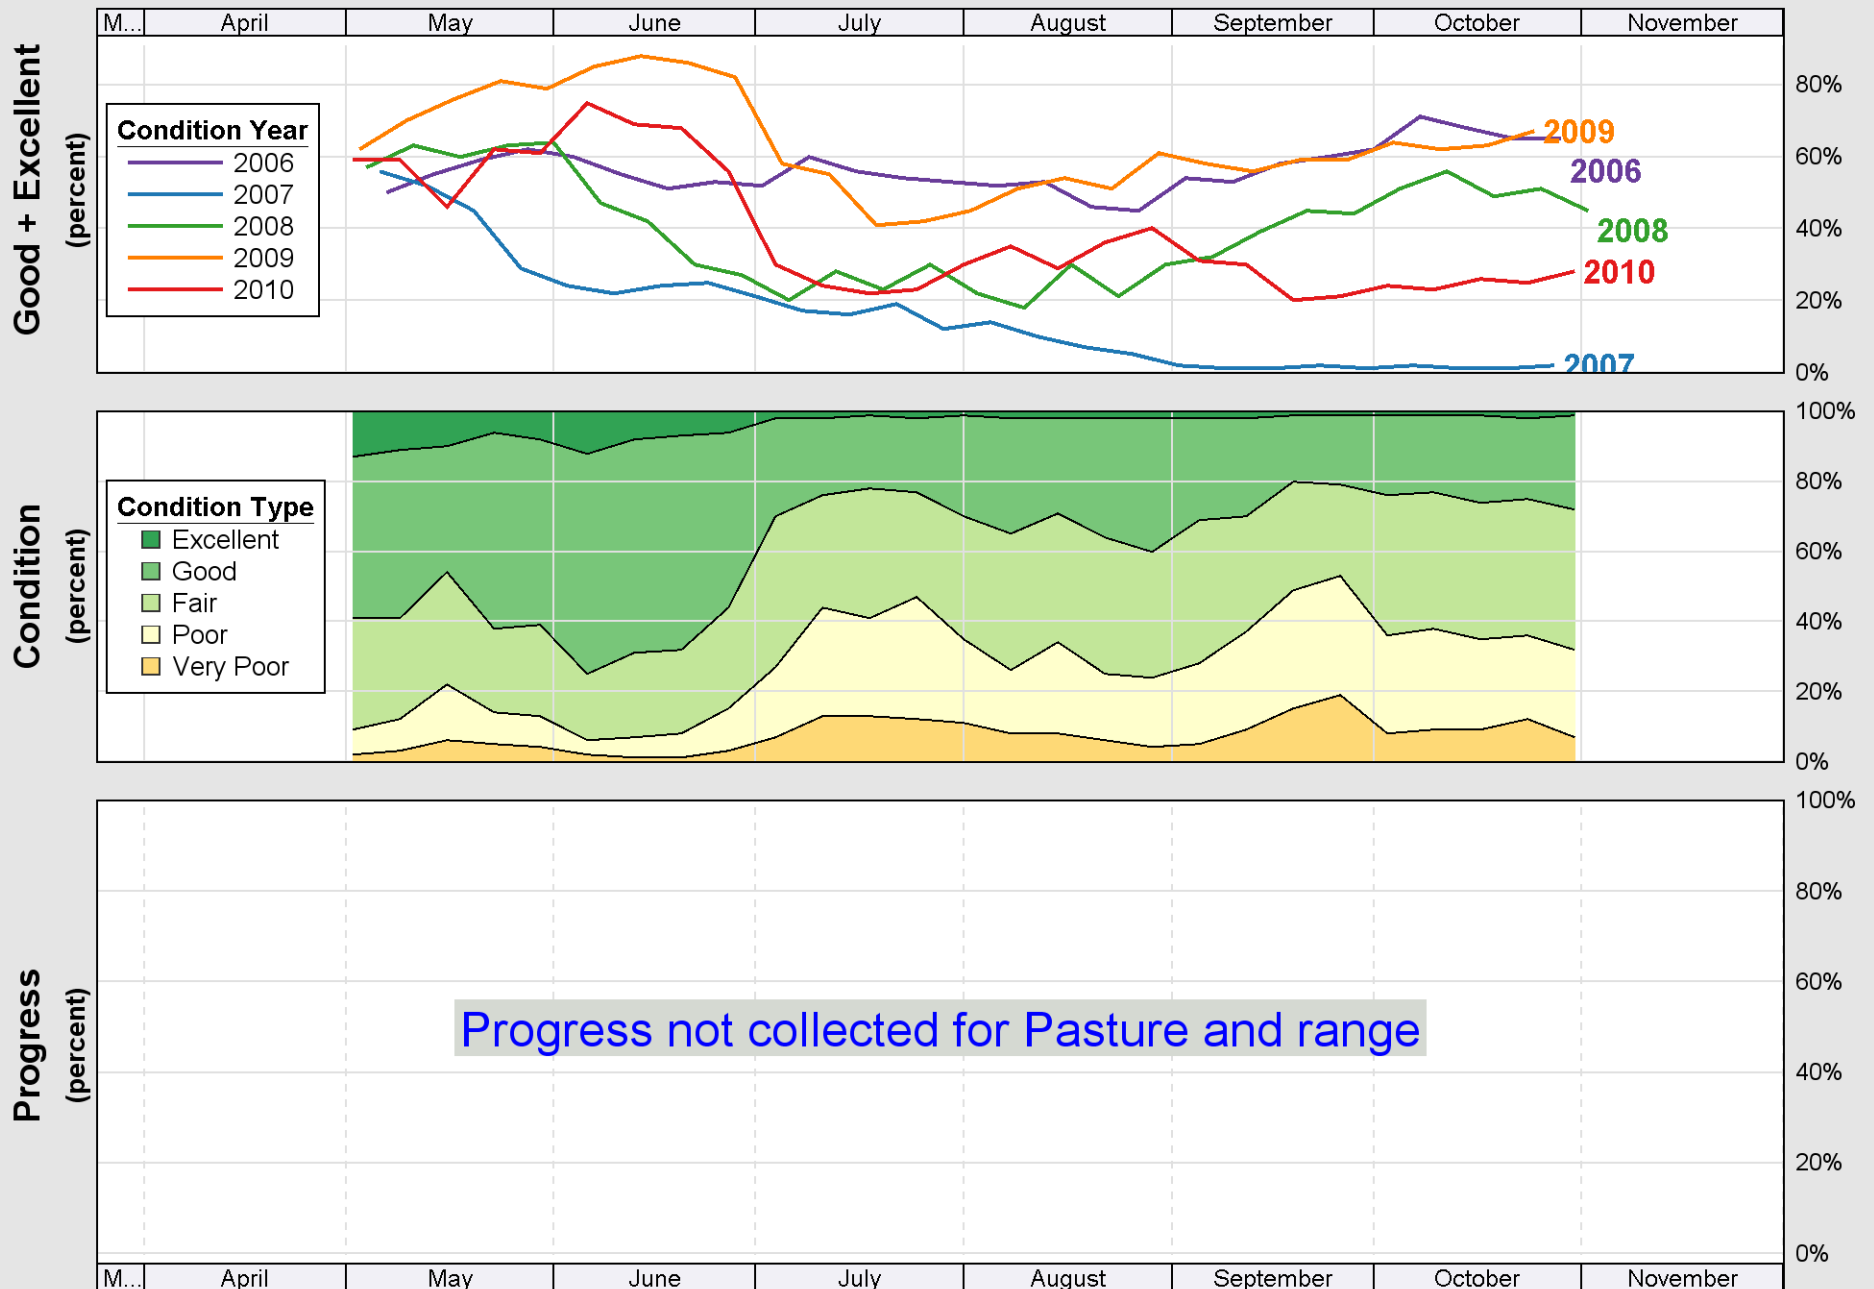

Crop Progress and Condition: Corn in North Carolina , 2010

Source: National Agricultural Statistics Service (NASS), Crop Progress Report

Source: National Agricultural Statistics Service (NASS), Crop Progress Report