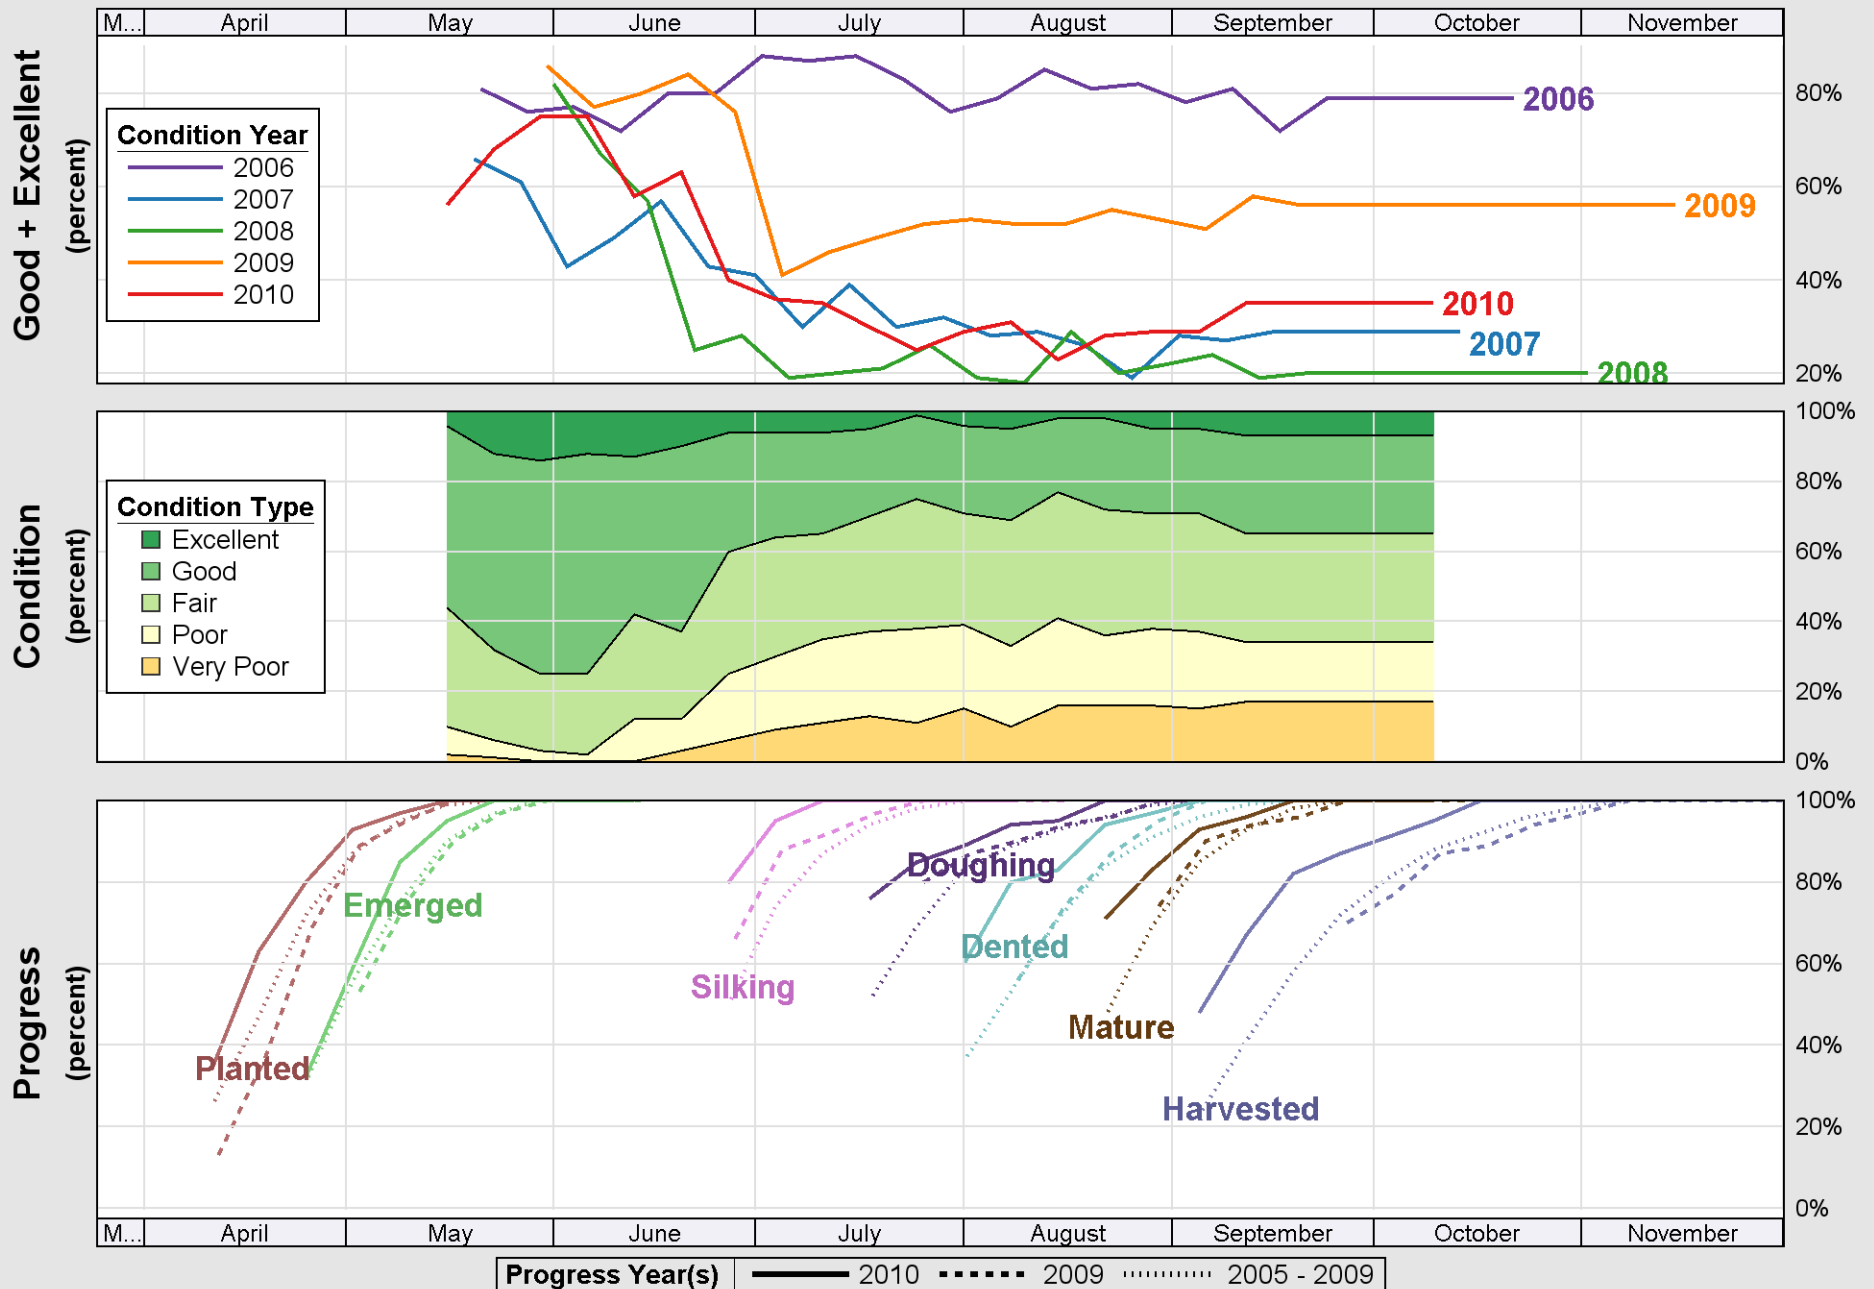

Crop Progress and Condition: Corn in North Carolina , 2010

Source: National Agricultural Statistics Service (NASS), Crop Progress Report

Source: National Agricultural Statistics Service (NASS), Crop Progress Report