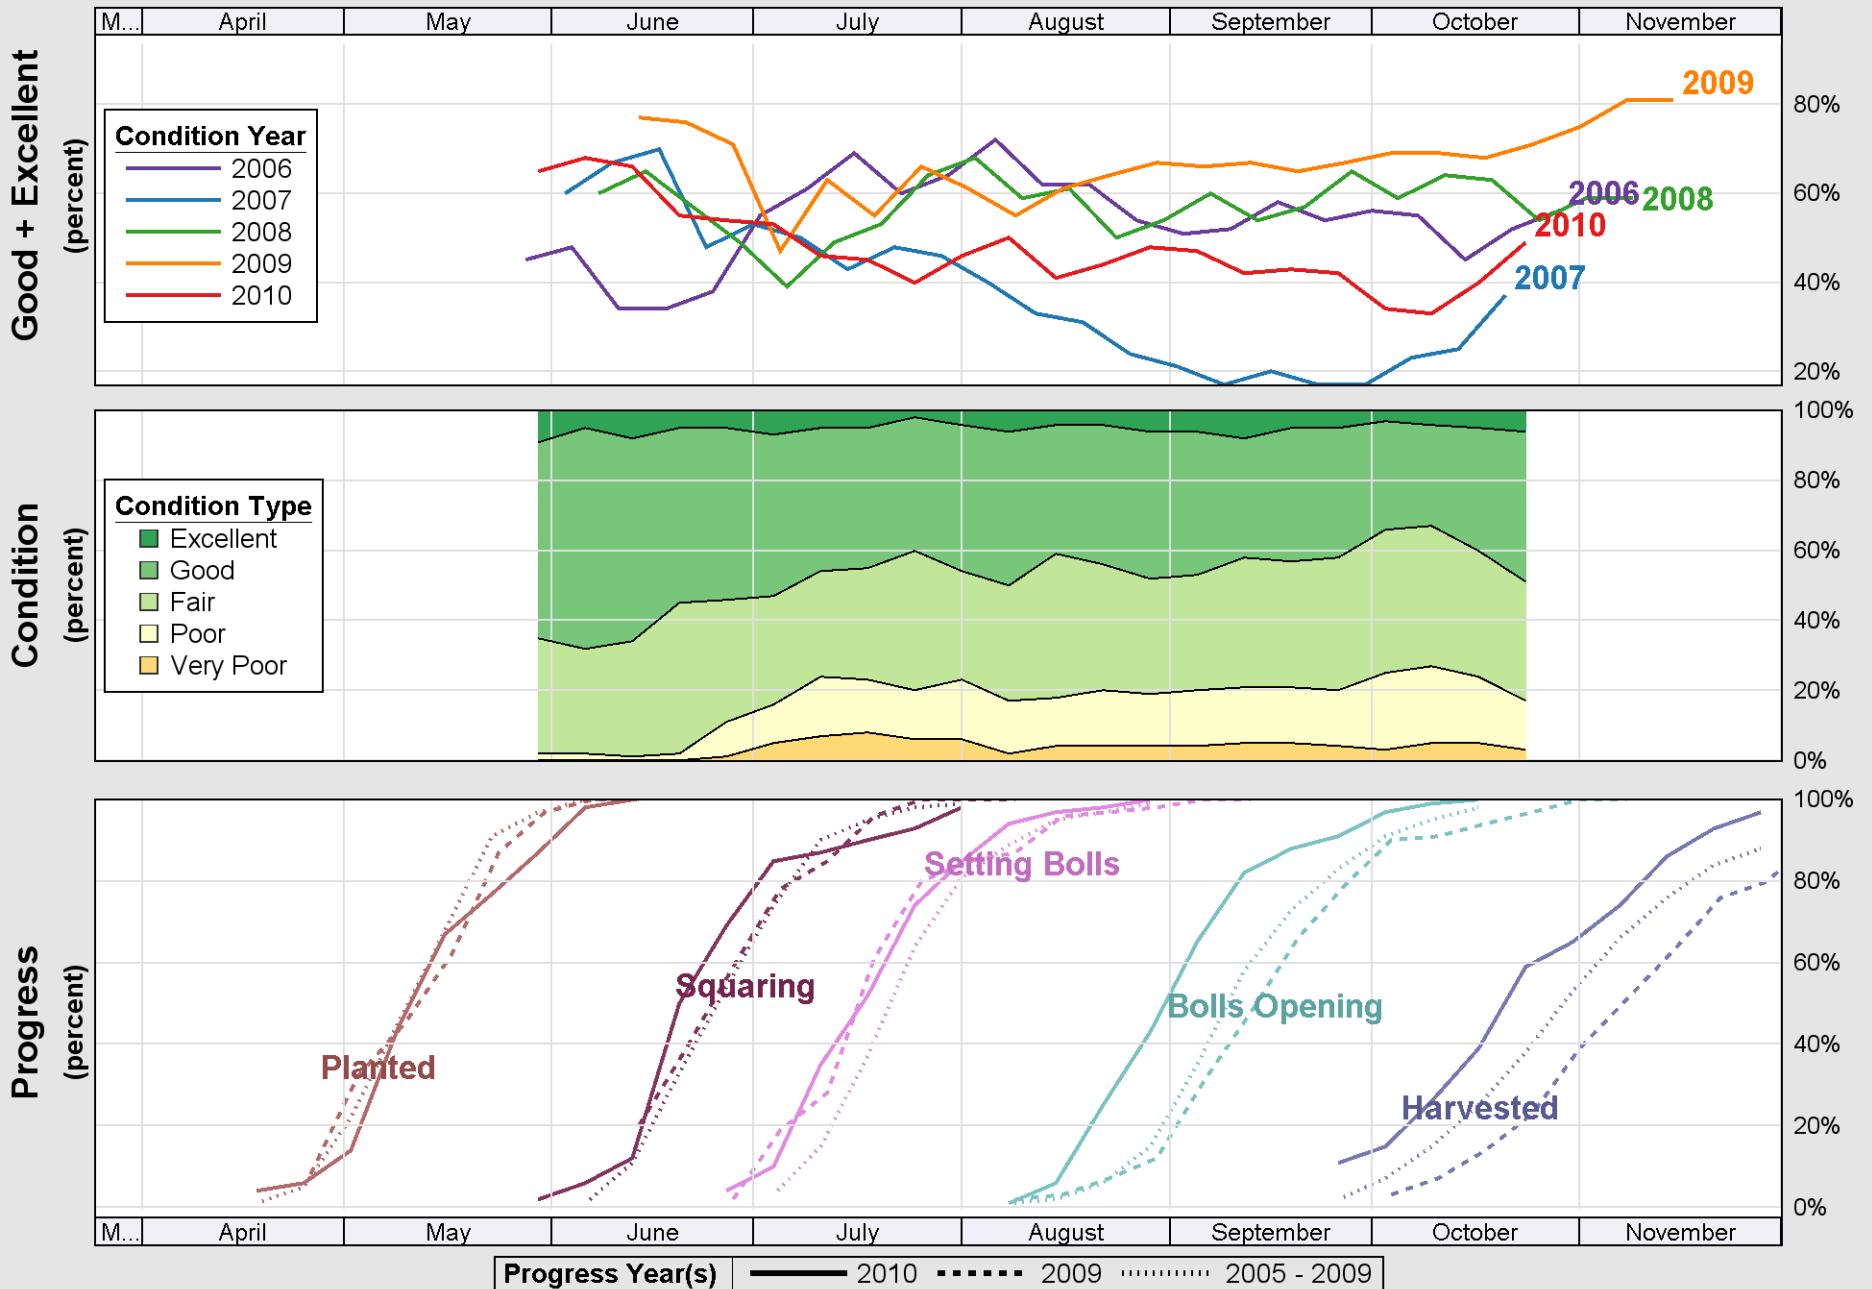

Crop Progress and Condition: Corn in North Carolina , 2010

Source: National Agricultural Statistics Service (NASS), Crop Progress Report

Source: National Agricultural Statistics Service (NASS), Crop Progress Report