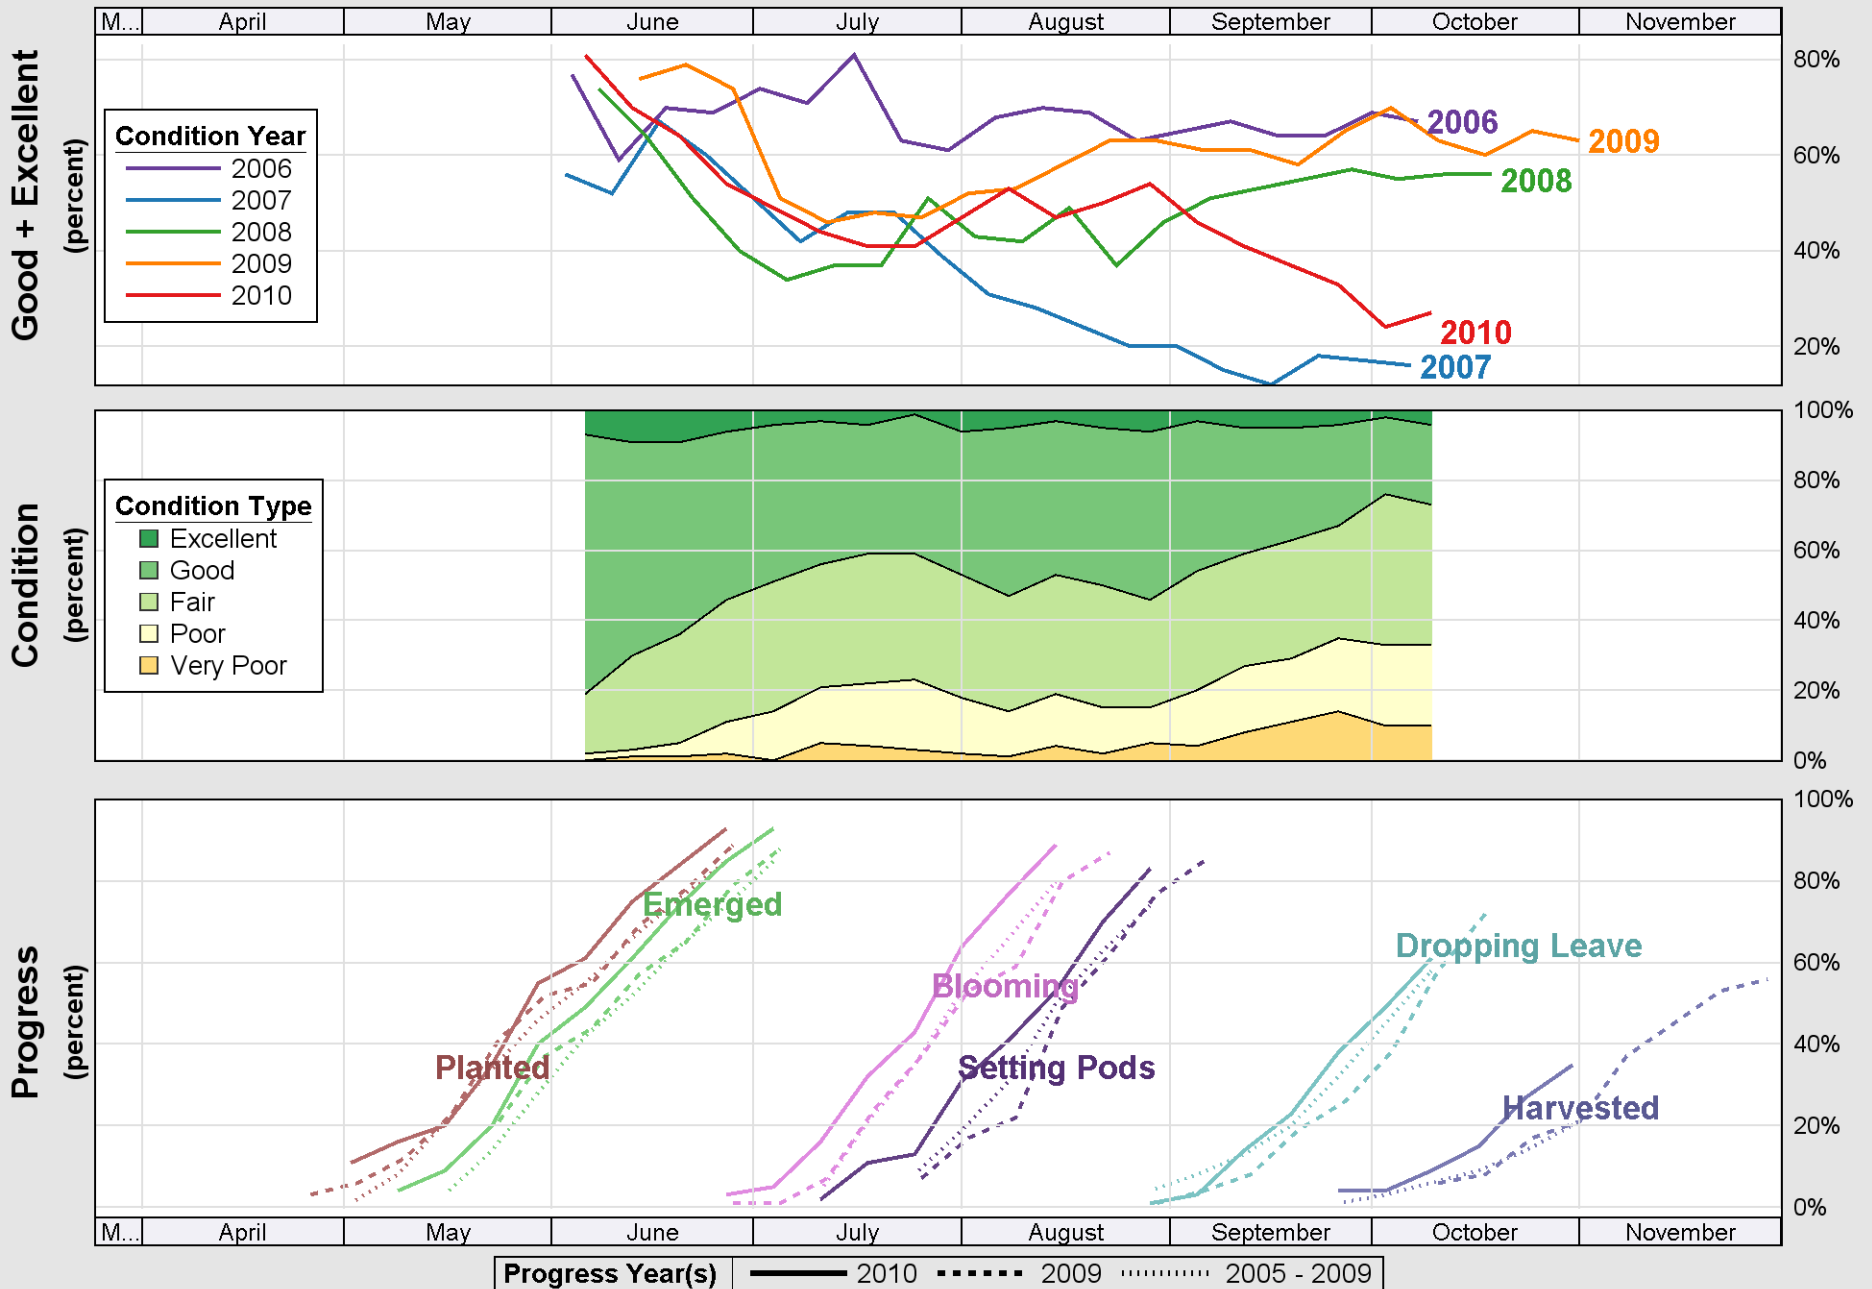

Crop Progress and Condition: Corn in North Carolina , 2010

Source: National Agricultural Statistics Service (NASS), Crop Progress Report

Source: National Agricultural Statistics Service (NASS), Crop Progress Report