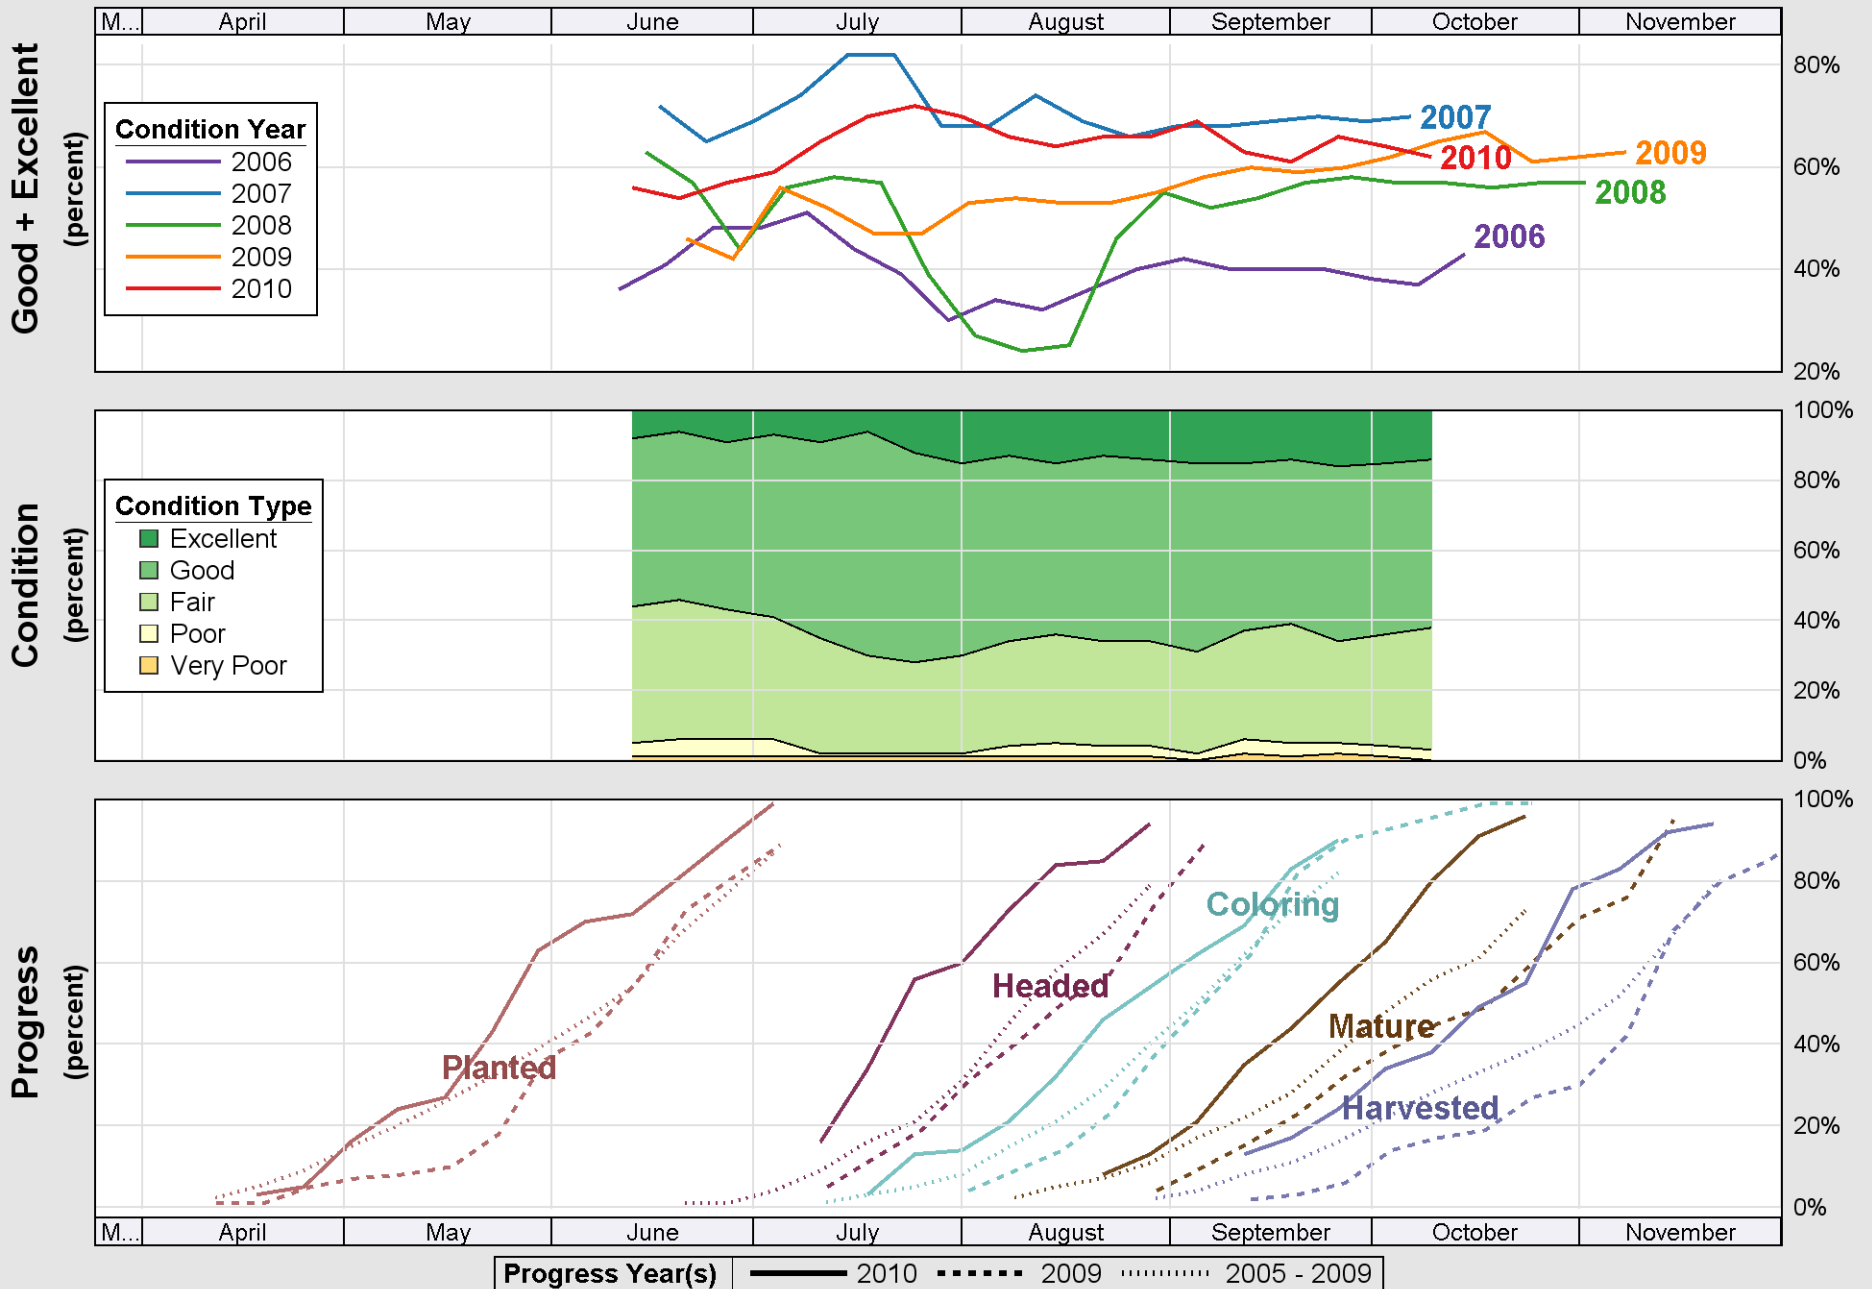

Crop Progress and Condition: Peanuts in Oklahoma , 2010

Source: National Agricultural Statistics Service (NASS), Crop Progress Report

Source: National Agricultural Statistics Service (NASS), Crop Progress Report