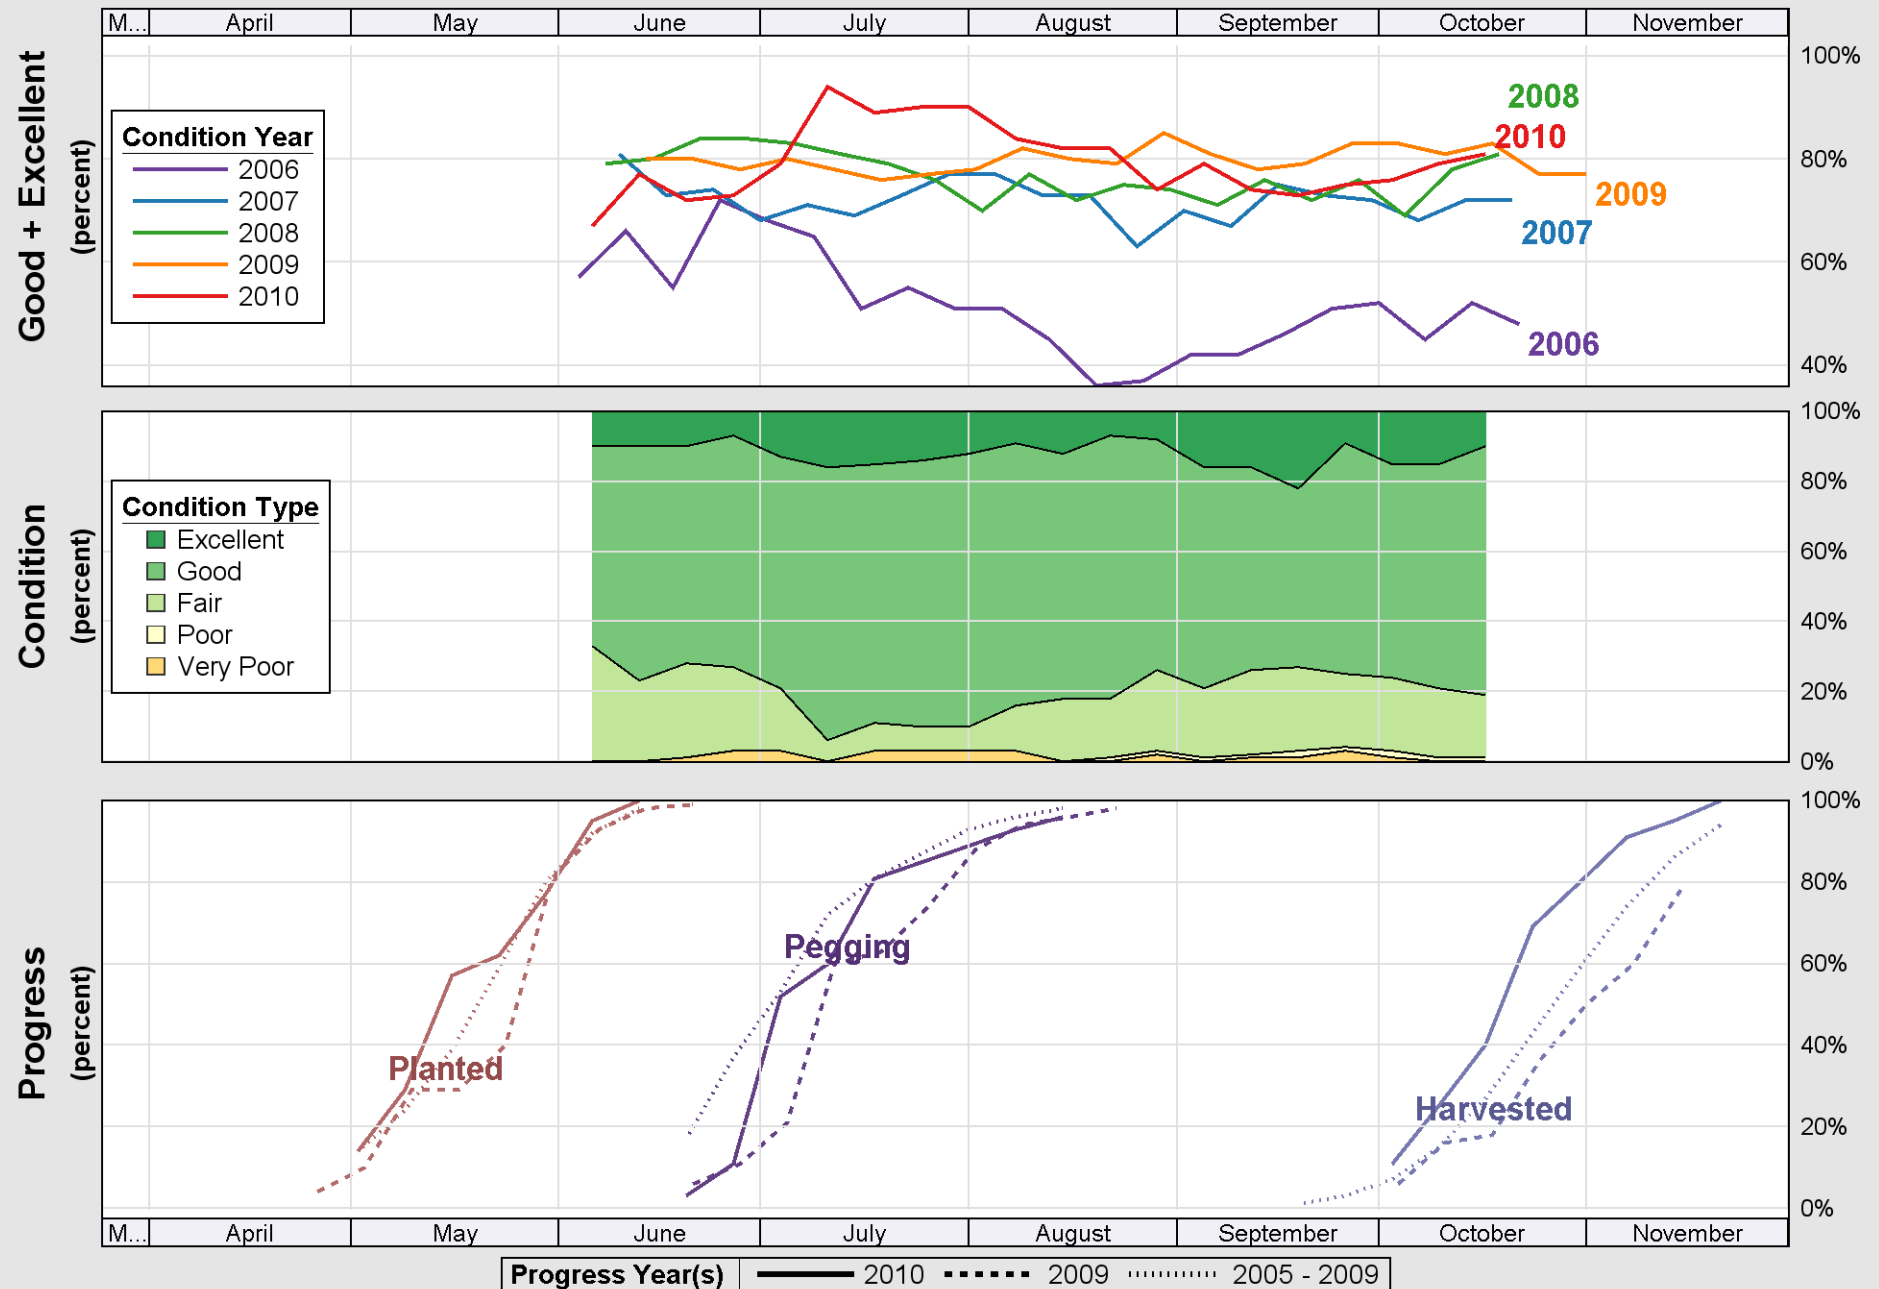

Crop Progress and Condition: Peanuts in Oklahoma , 2010

Source: National Agricultural Statistics Service (NASS), Crop Progress Report

Source: National Agricultural Statistics Service (NASS), Crop Progress Report