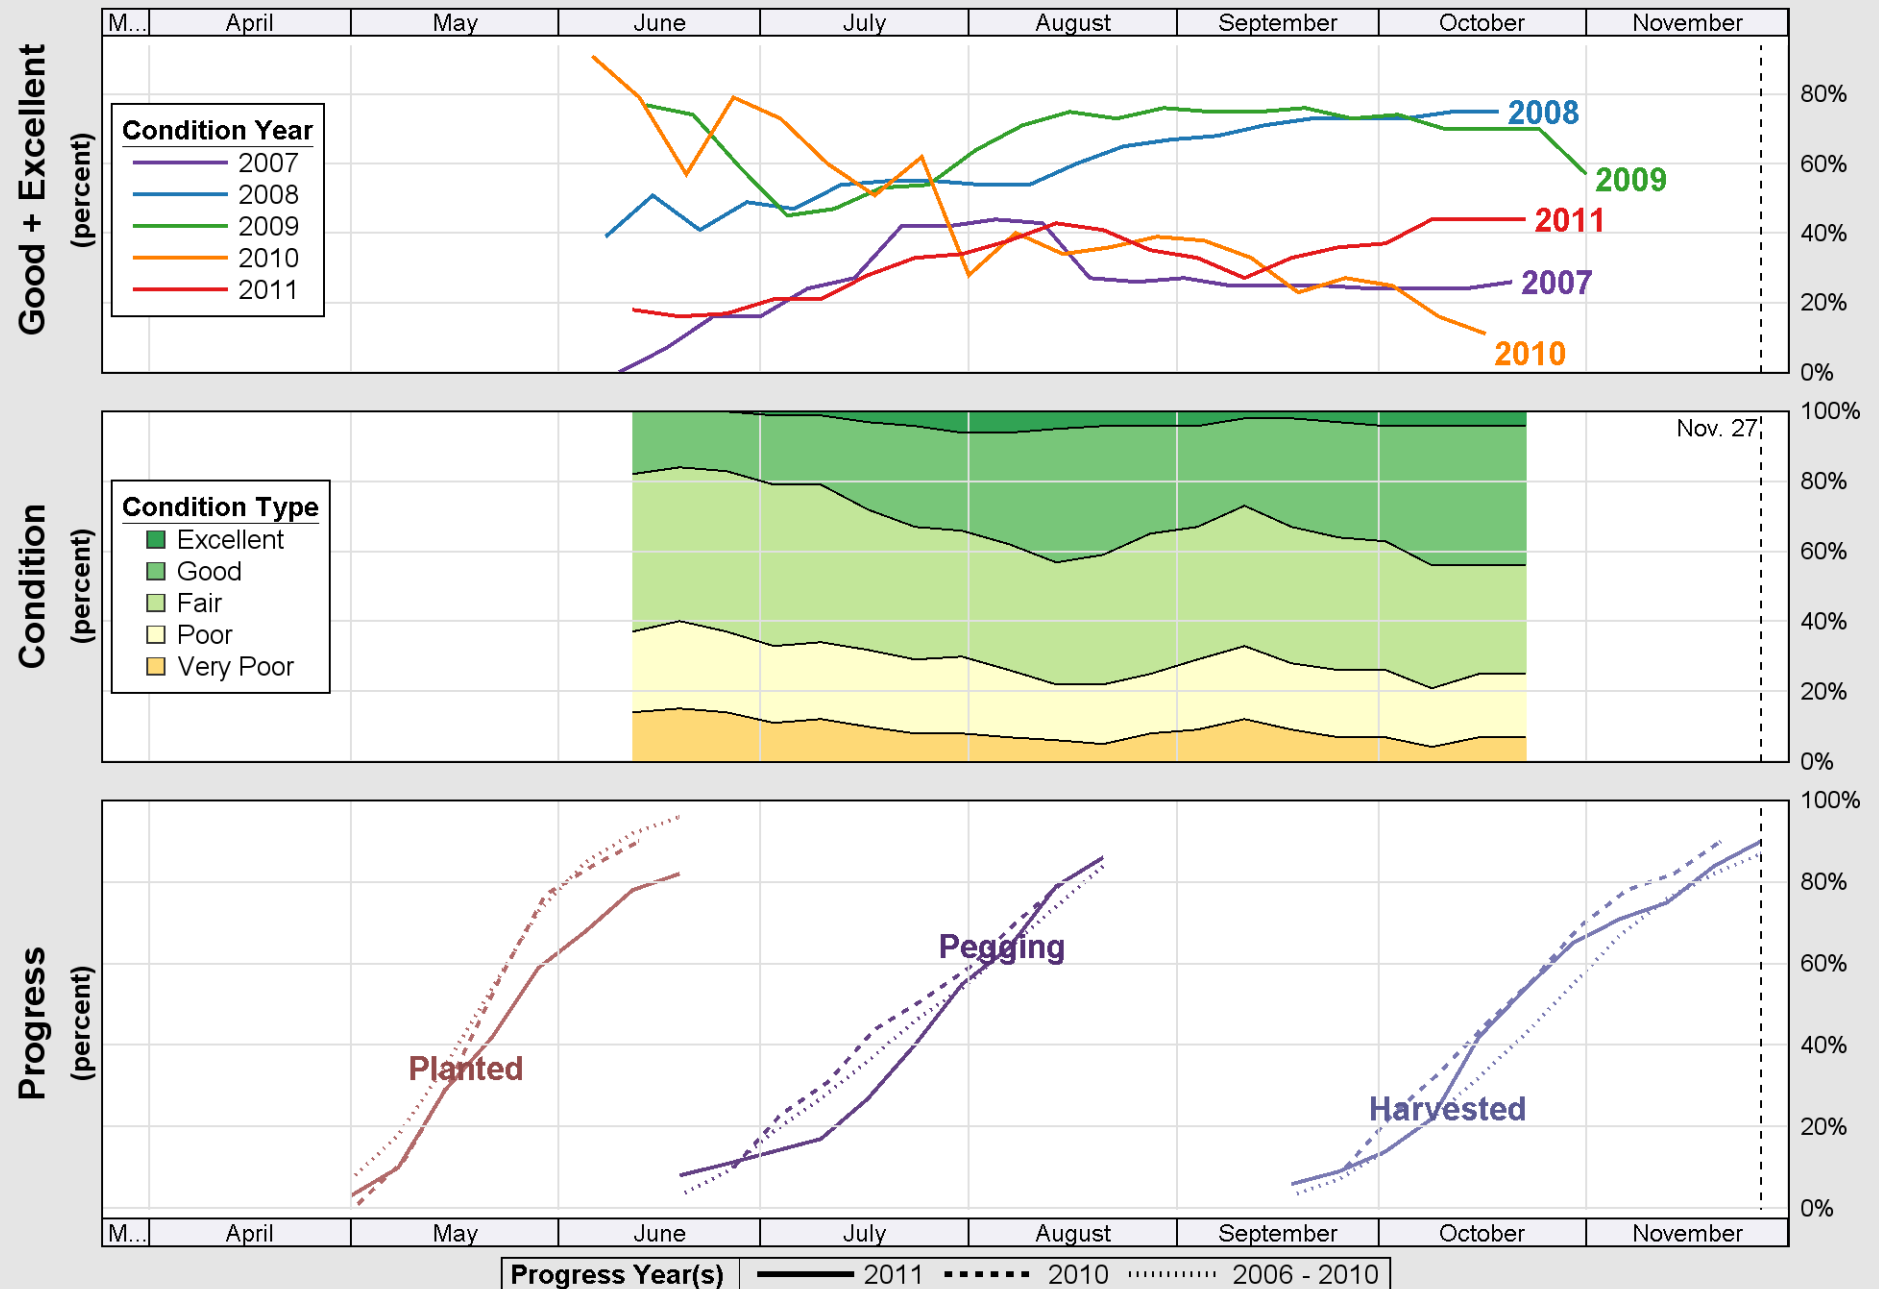

Crop Progress and Condition: Cotton in Alabama , 2011

Source: National Agricultural Statistics Service (NASS), Crop Progress Report

Source: National Agricultural Statistics Service (NASS), Crop Progress Report