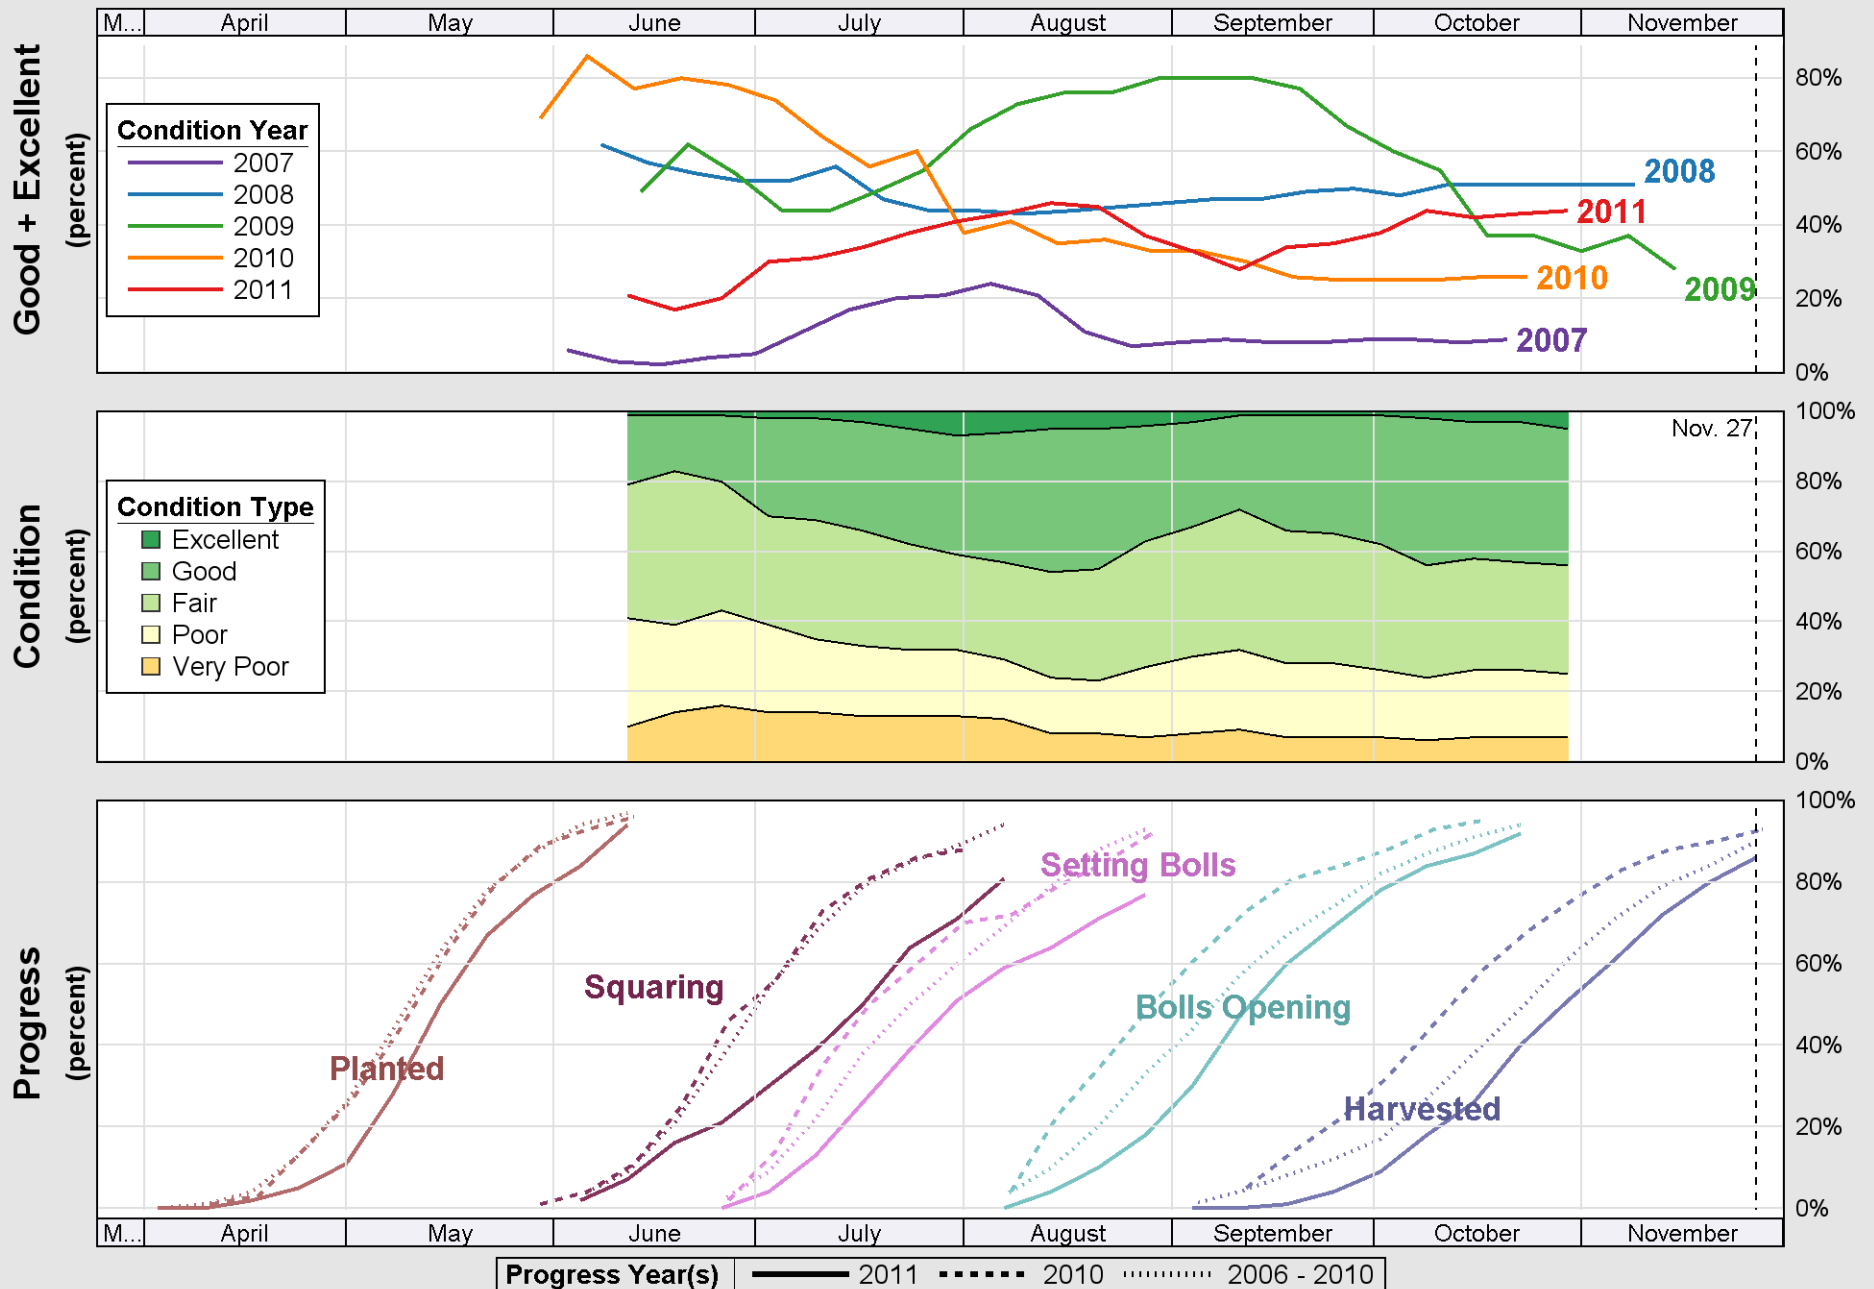

Crop Progress and Condition: Cotton in Alabama , 2011

Source: National Agricultural Statistics Service (NASS), Crop Progress Report

Source: National Agricultural Statistics Service (NASS), Crop Progress Report