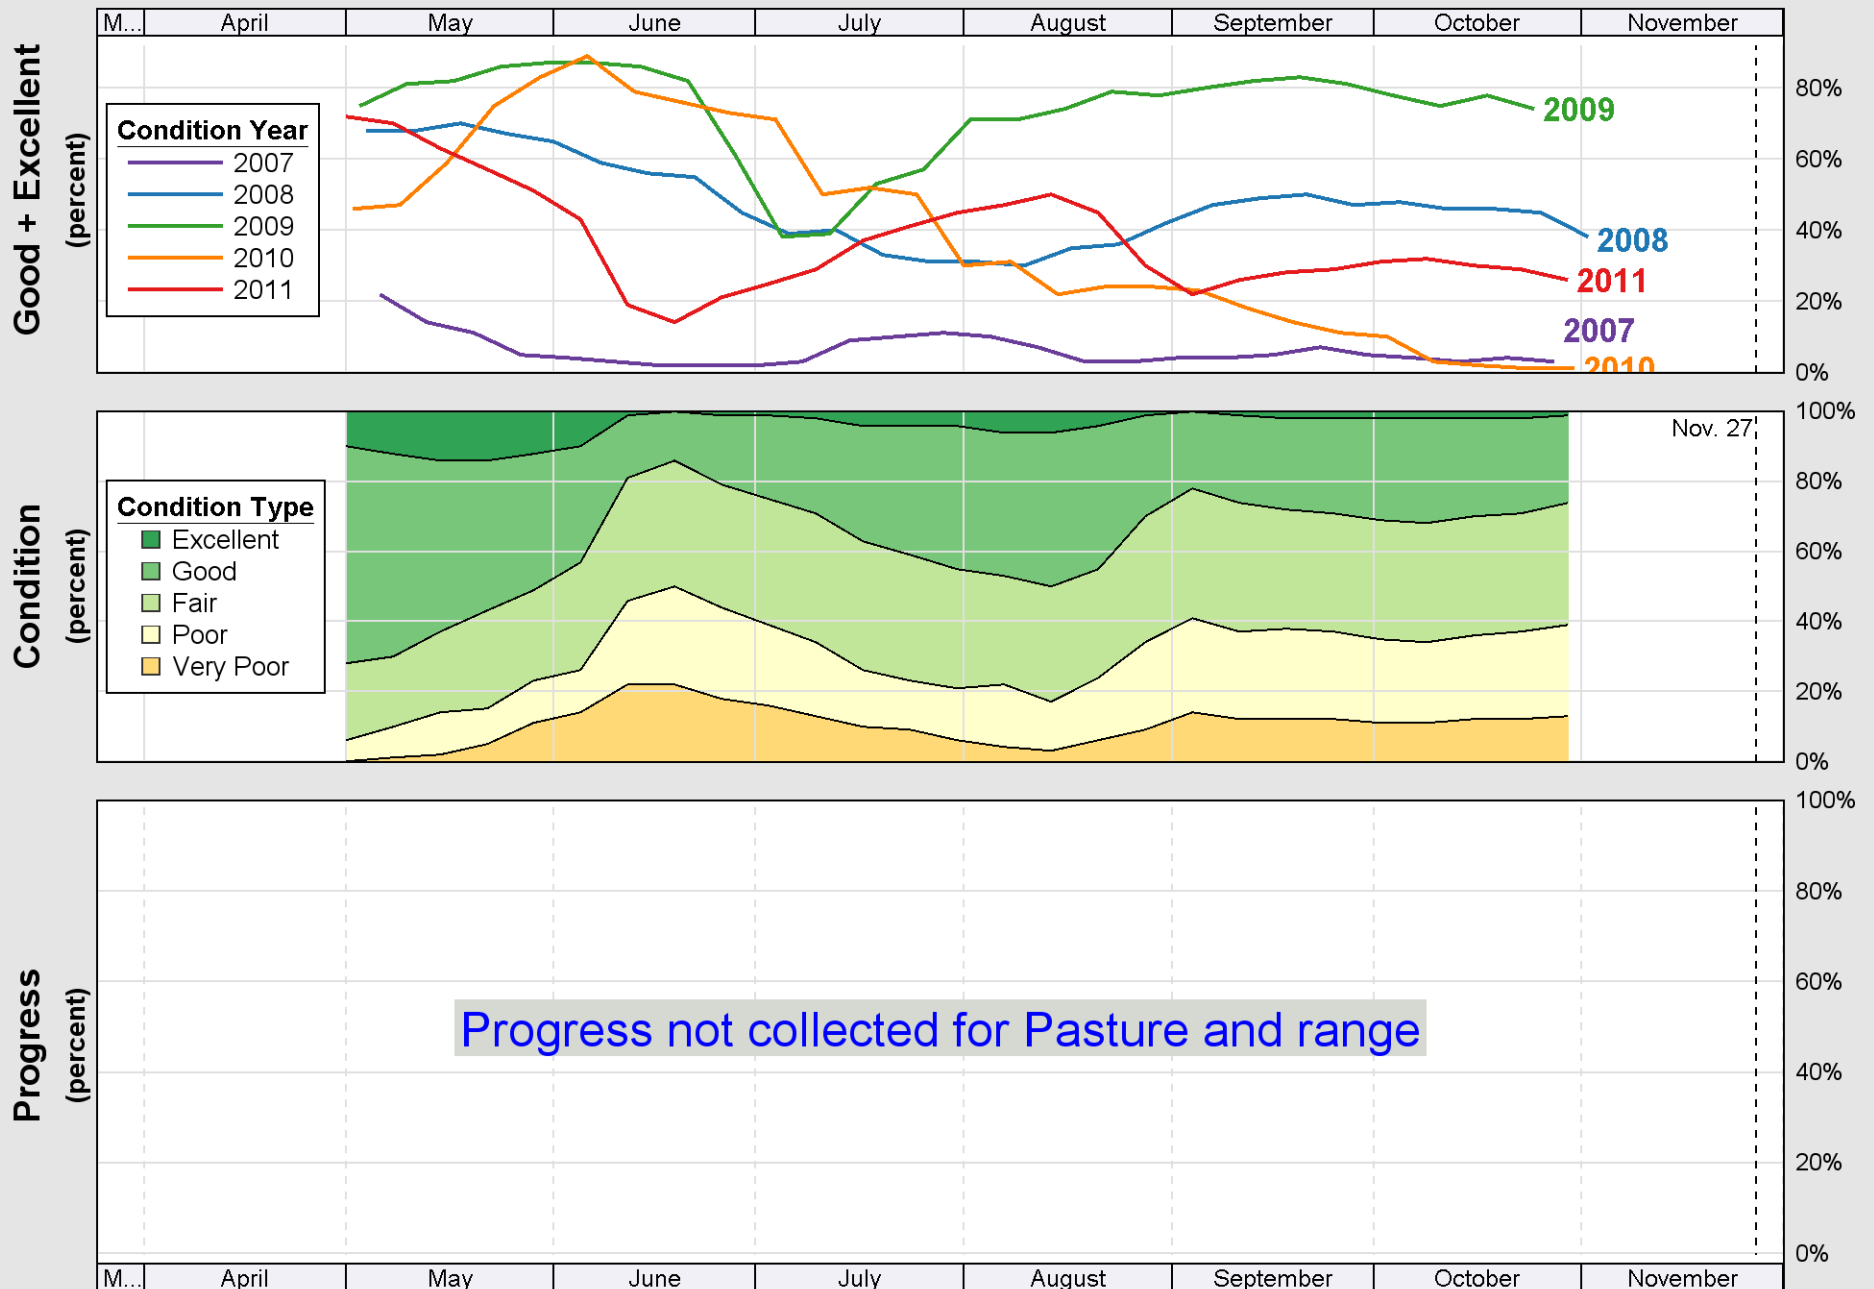

Crop Progress and Condition: Cotton in Alabama , 2011

Source: National Agricultural Statistics Service (NASS), Crop Progress Report

Source: National Agricultural Statistics Service (NASS), Crop Progress Report