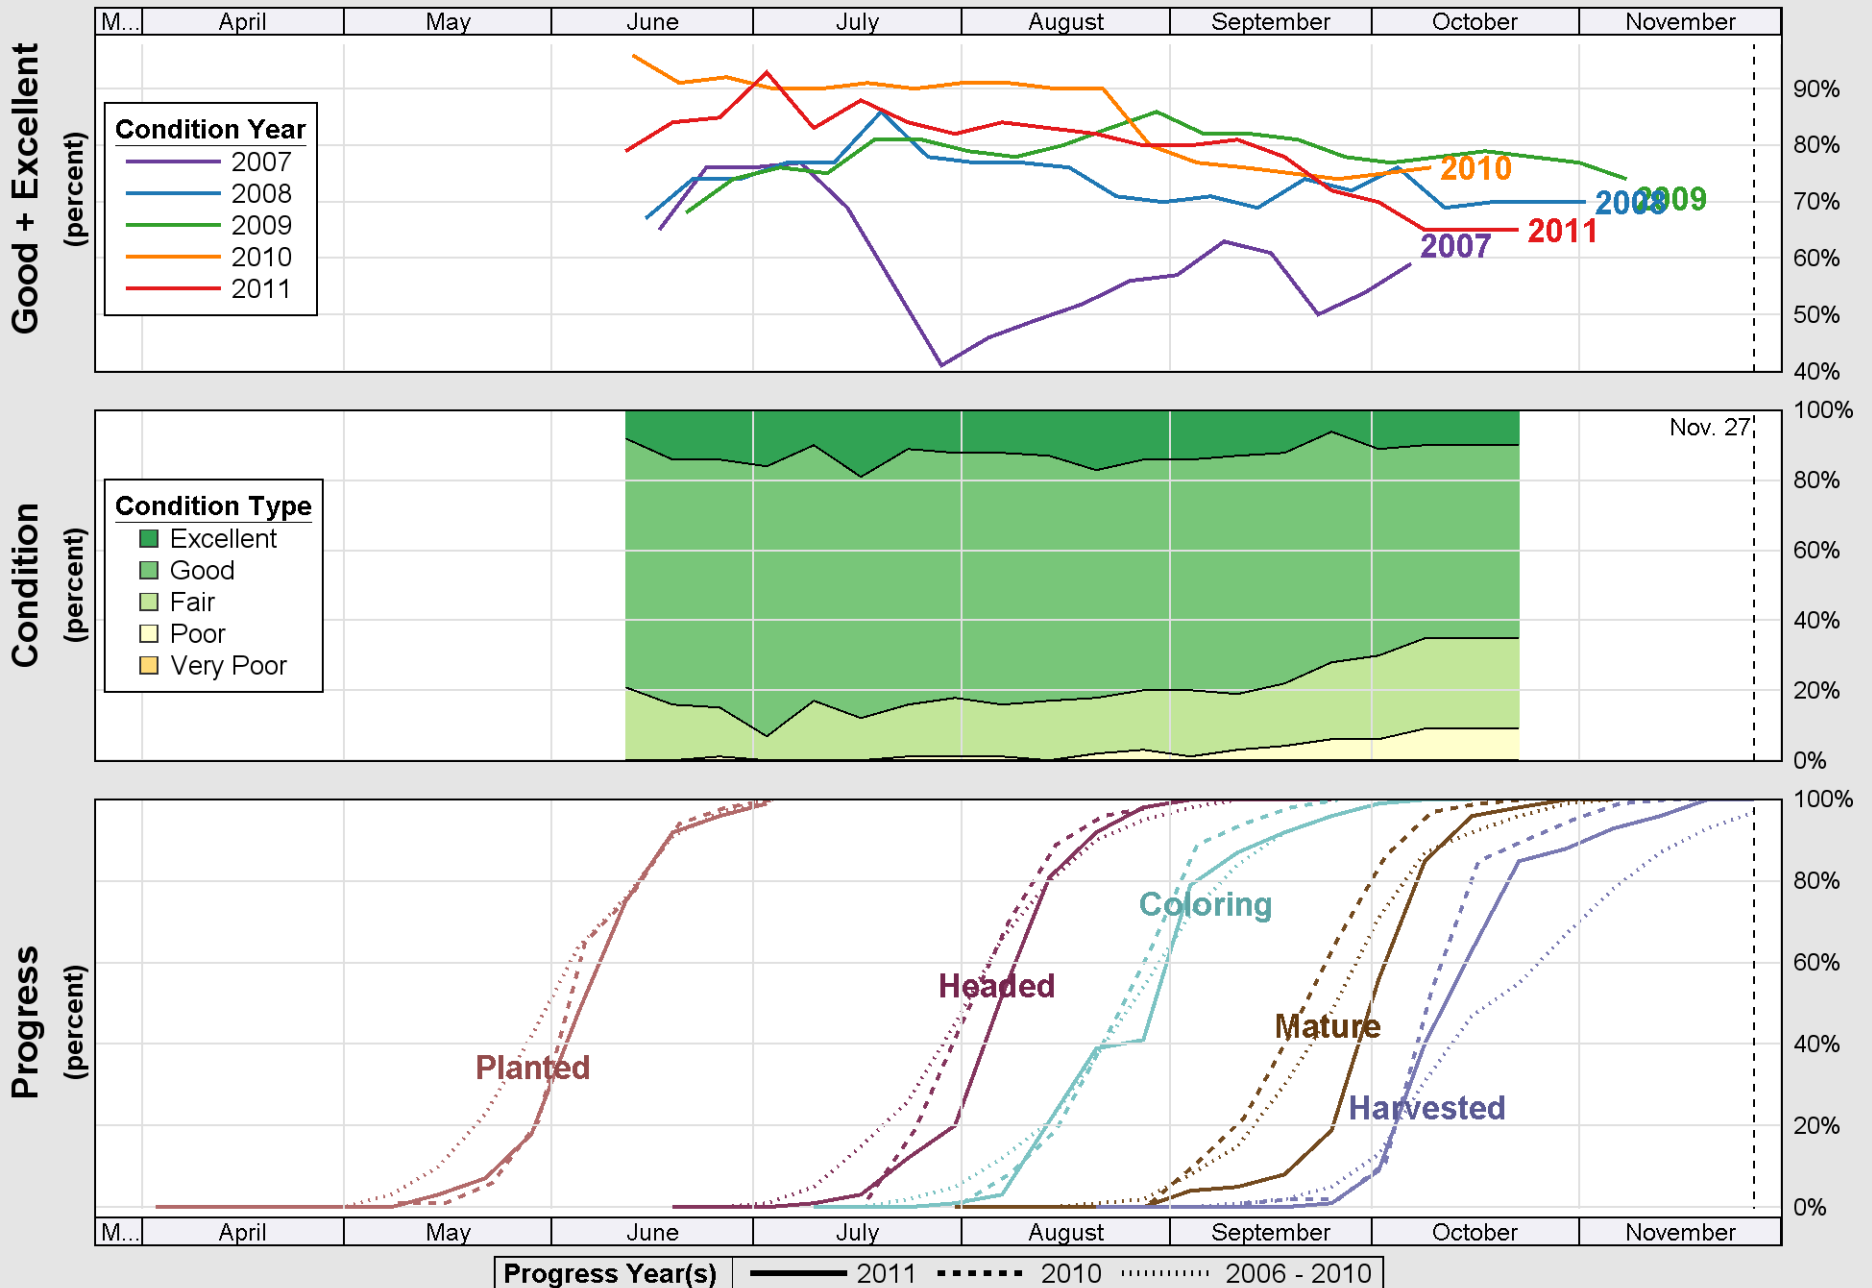

Source: National Agricultural Statistics Service (NASS), Crop Progress Report

Source: National Agricultural Statistics Service (NASS), Crop Progress Report

Source: National Agricultural Statistics Service (NASS), Crop Progress Report

Condition not collected for Sunflower

Condition not collected for Sunflower

Planted

Harvested

Progress Year(s) ——— 2011 - - - - - 2010 2006 - 2010

Source: National Agricultural Statistics Service (NASS), Crop Progress Report

Source: National Agricultural Statistics Service (NASS), Crop Progress Report