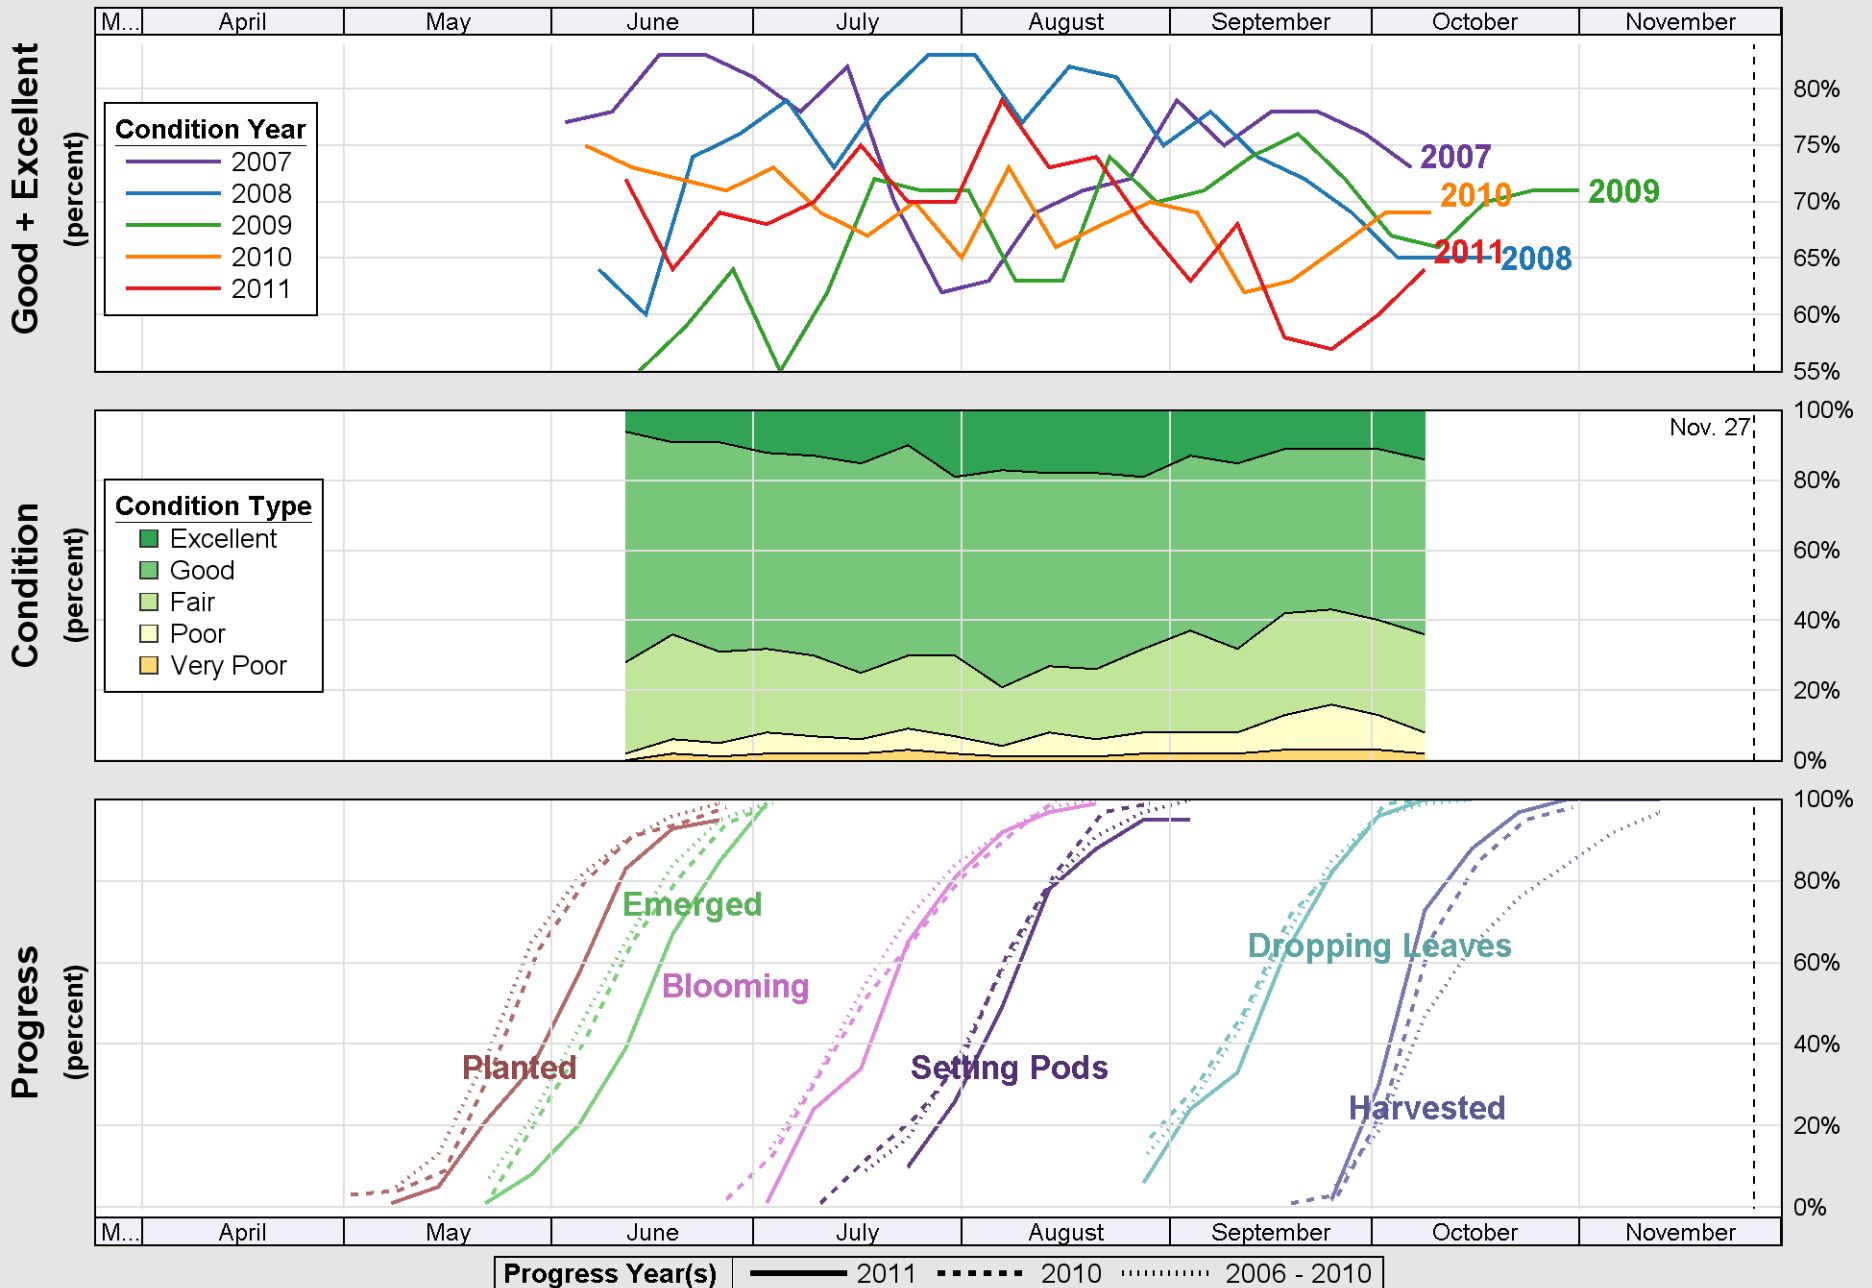

Source: National Agricultural Statistics Service (NASS), Crop Progress Report

Source: National Agricultural Statistics Service (NASS), Crop Progress Report

Source: National Agricultural Statistics Service (NASS), Crop Progress Report

Condition not collected for Sunflower

Condition not collected for Sunflower

Planted

Harvested

Progress Year(s) ——— 2011 - - - - - 2010 2006 - 2010

Source: National Agricultural Statistics Service (NASS), Crop Progress Report

Source: National Agricultural Statistics Service (NASS), Crop Progress Report