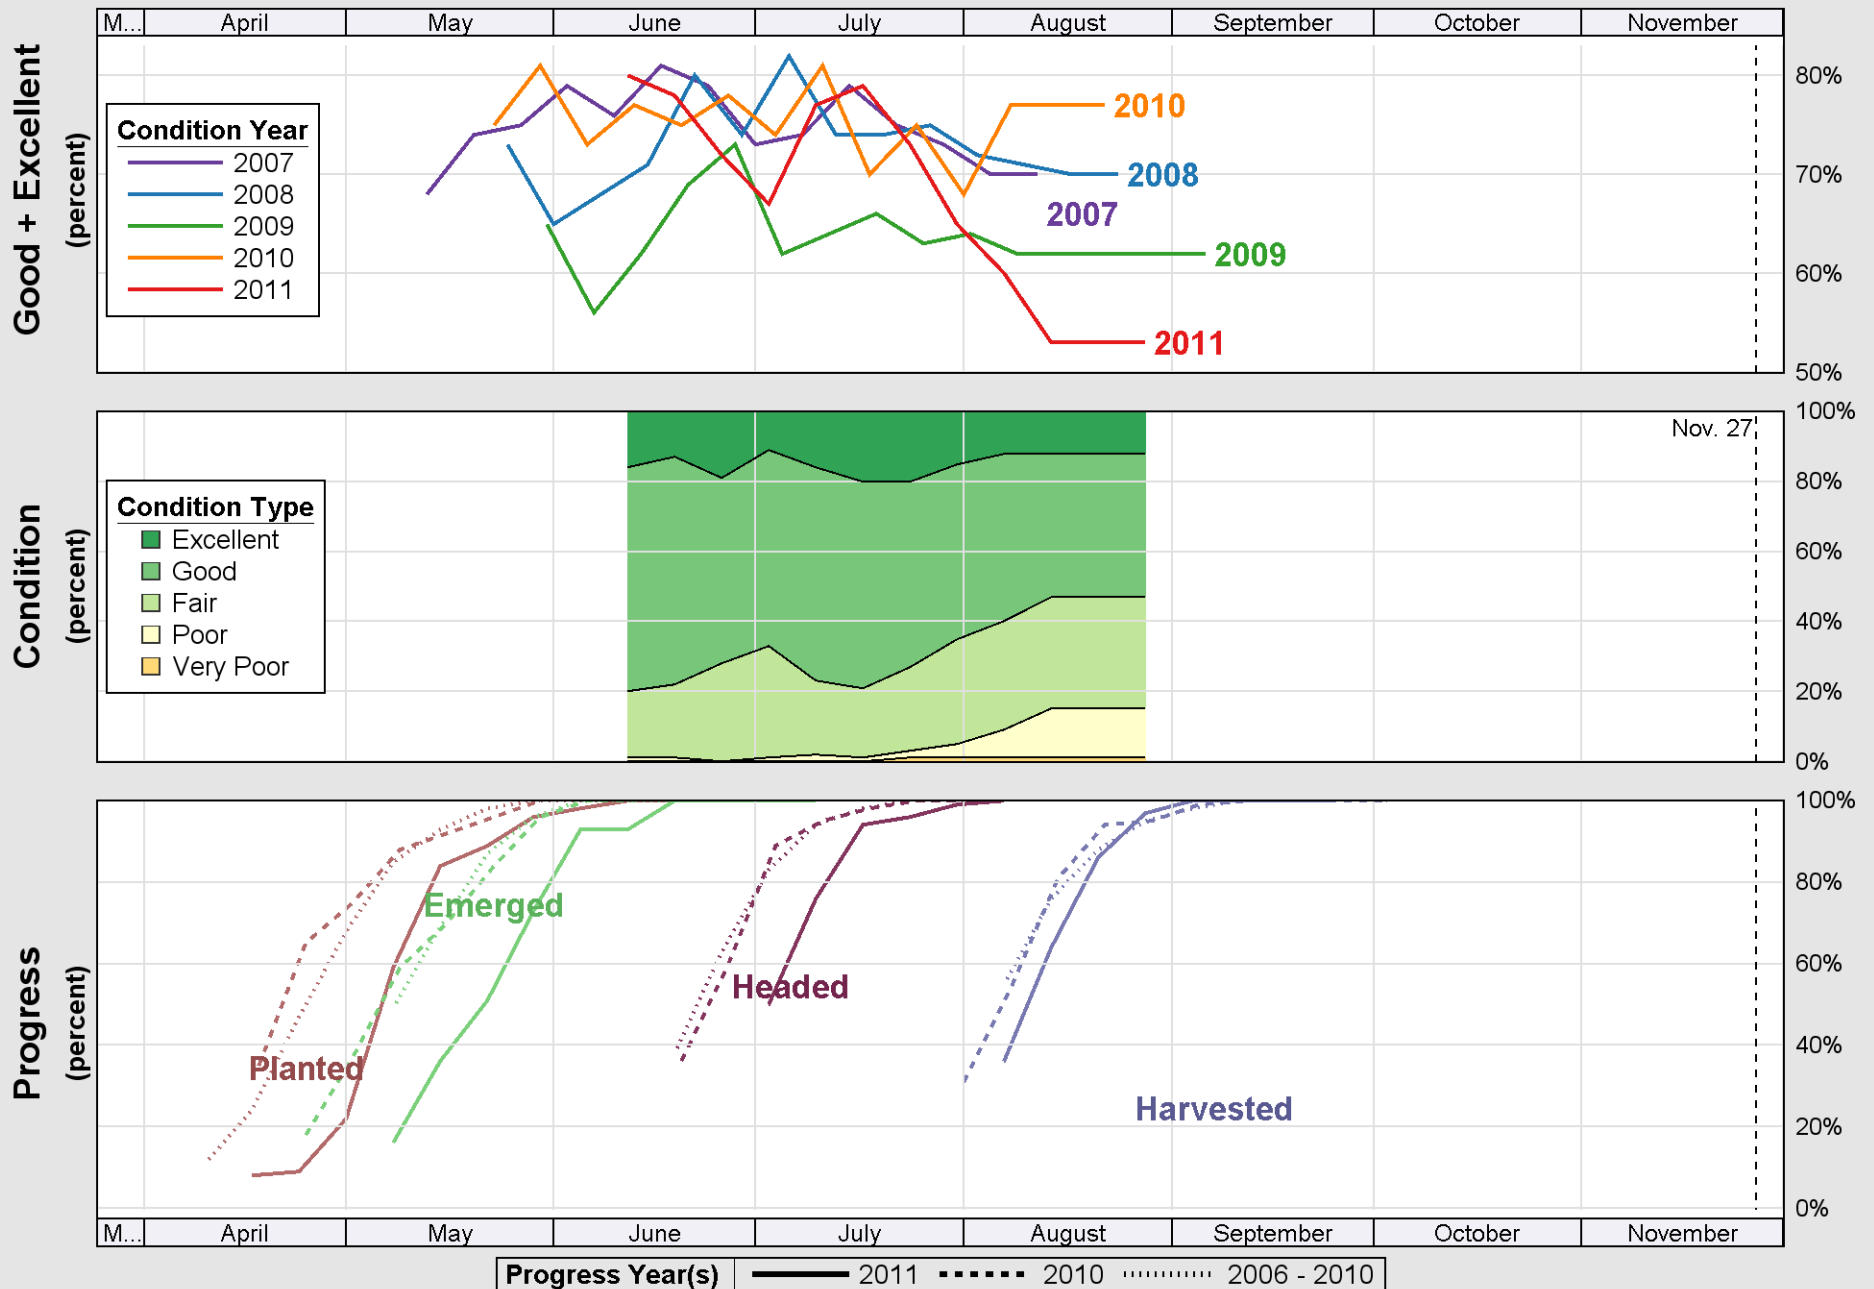

Source: National Agricultural Statistics Service (NASS), Crop Progress Report

Source: National Agricultural Statistics Service (NASS), Crop Progress Report

Source: National Agricultural Statistics Service (NASS), Crop Progress Report

Condition not collected for Sunflower

Condition not collected for Sunflower

Planted

Harvested

Progress Year(s) ——— 2011 - - - - - 2010 2006 - 2010

Source: National Agricultural Statistics Service (NASS), Crop Progress Report

Source: National Agricultural Statistics Service (NASS), Crop Progress Report