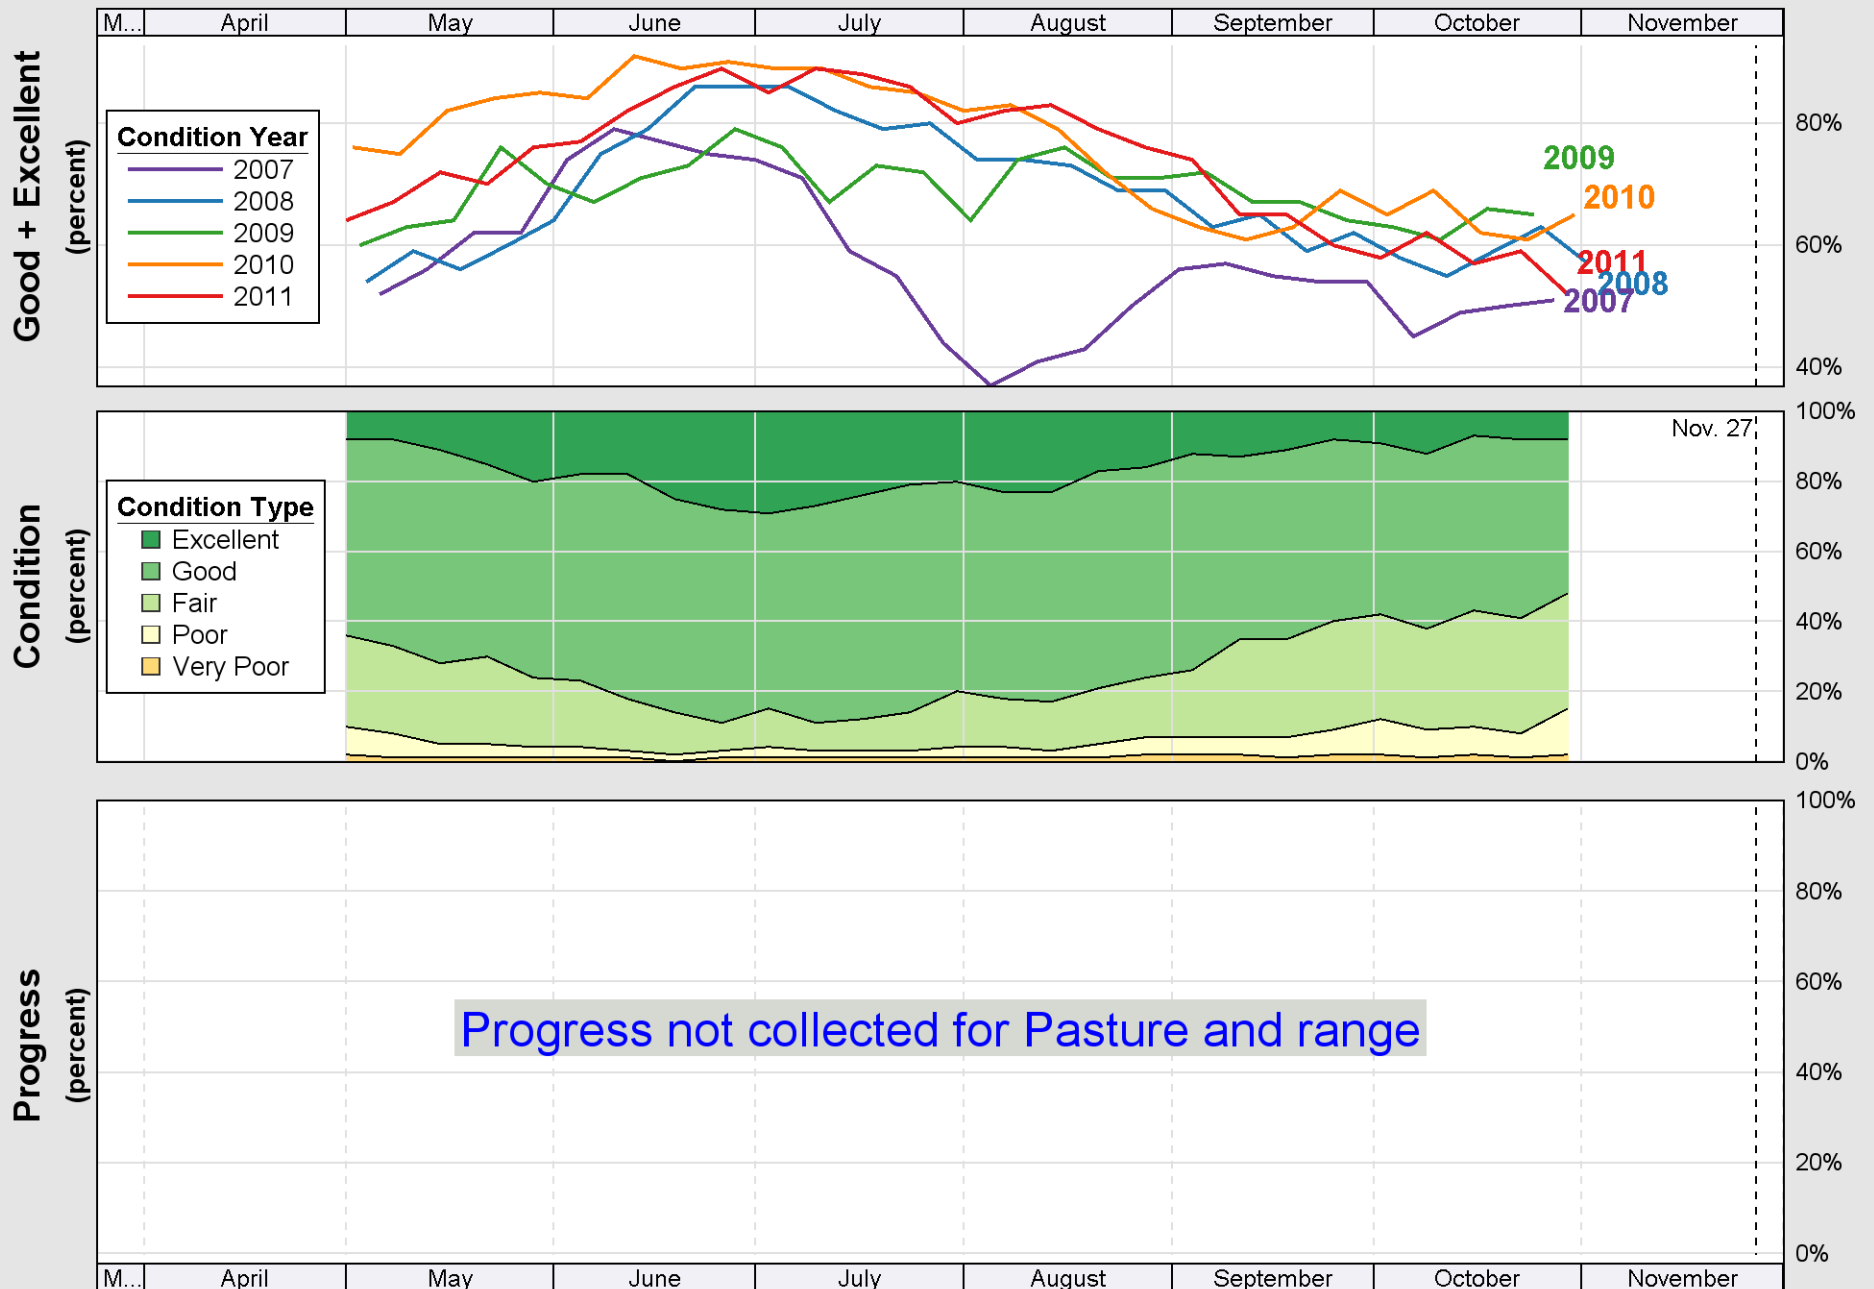

Source: National Agricultural Statistics Service (NASS), Crop Progress Report

Source: National Agricultural Statistics Service (NASS), Crop Progress Report

Source: National Agricultural Statistics Service (NASS), Crop Progress Report

Condition not collected for Sunflower

Condition not collected for Sunflower

Planted

Harvested

Progress Year(s) ——— 2011 - - - - - 2010 2006 - 2010

Source: National Agricultural Statistics Service (NASS), Crop Progress Report

Source: National Agricultural Statistics Service (NASS), Crop Progress Report