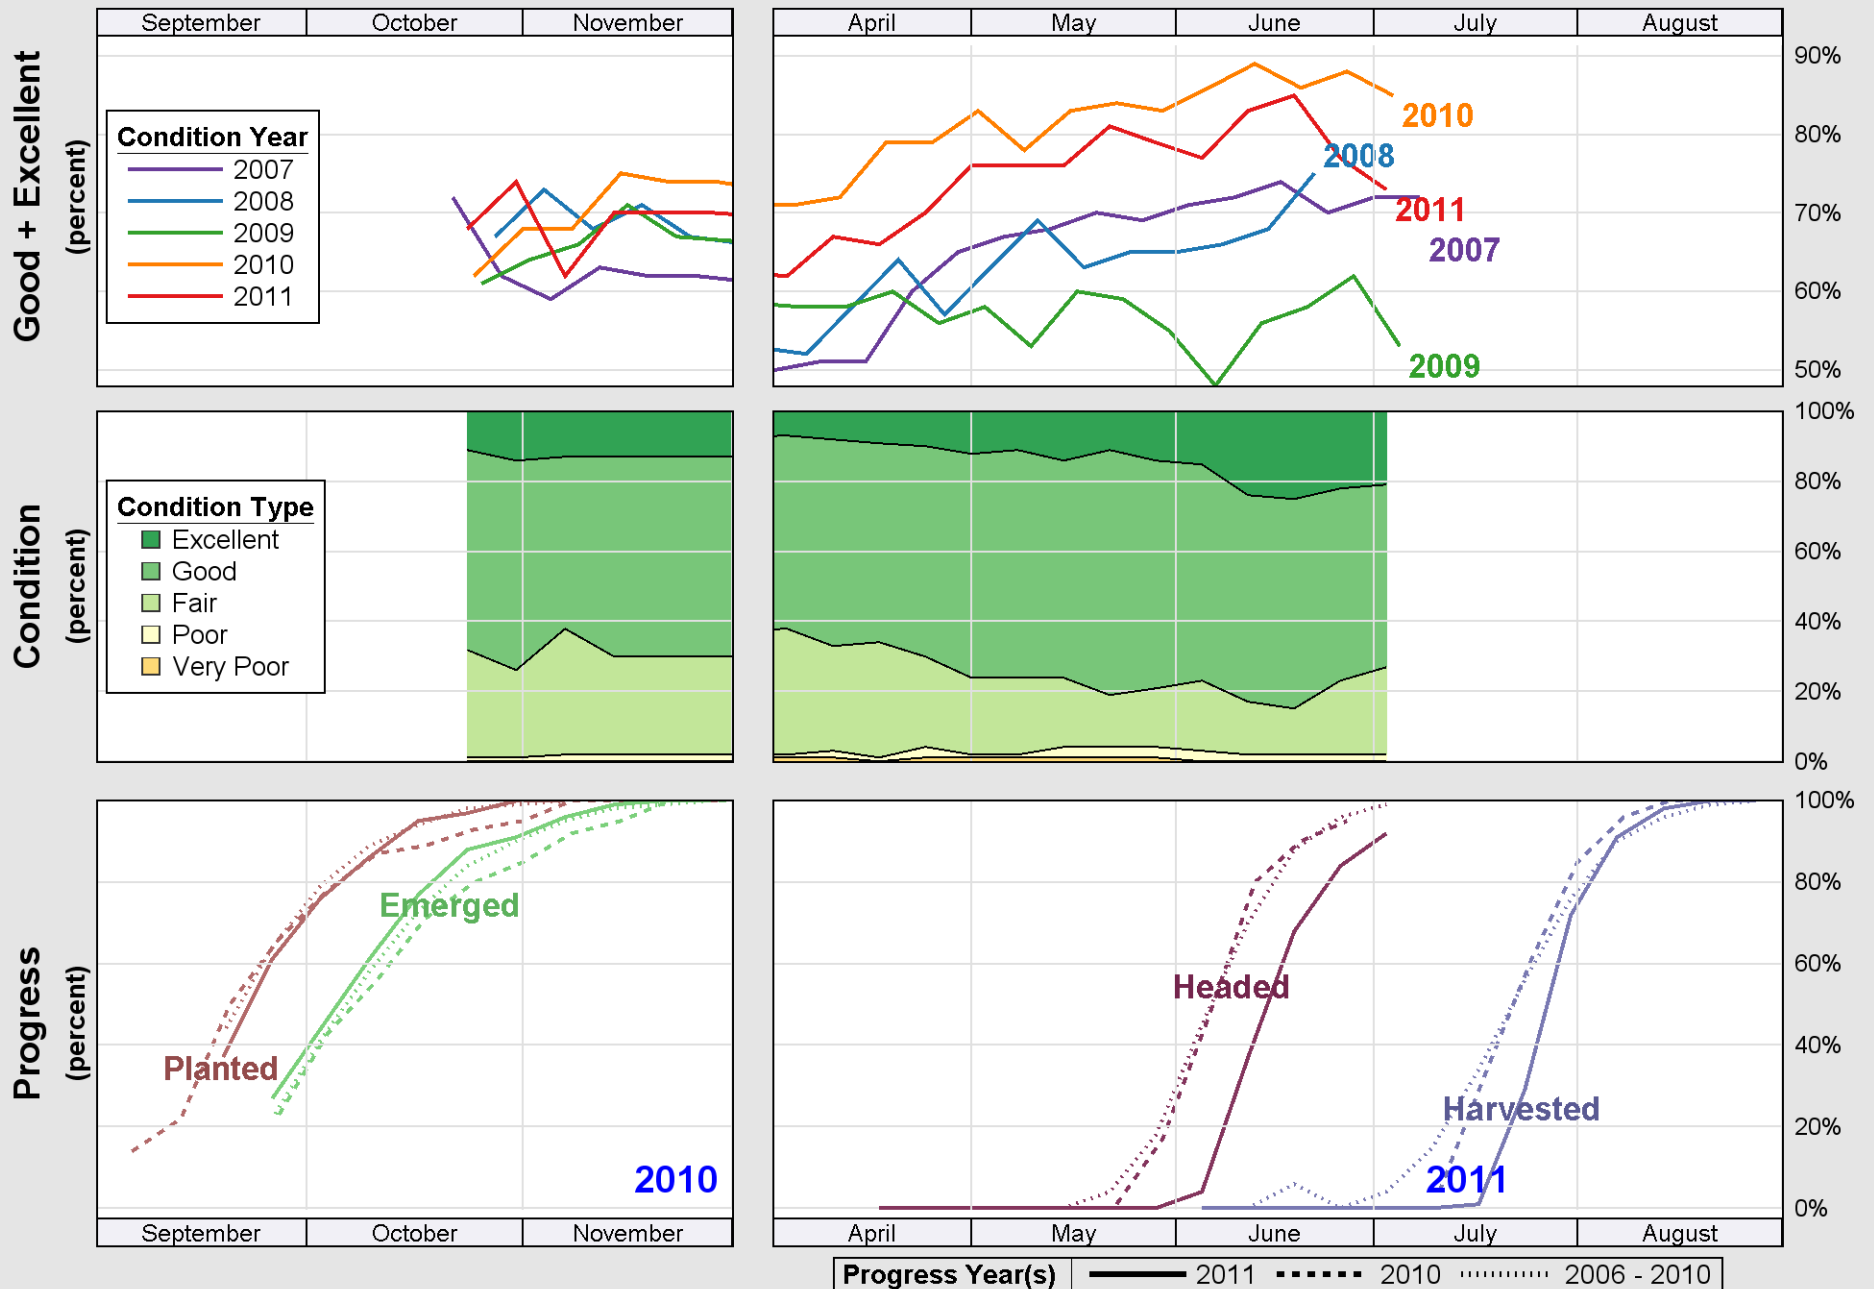

Source: National Agricultural Statistics Service (NASS), Crop Progress Report

Source: National Agricultural Statistics Service (NASS), Crop Progress Report

Source: National Agricultural Statistics Service (NASS), Crop Progress Report

Condition not collected for Sunflower

Condition not collected for Sunflower

Planted

Harvested

Progress Year(s) ——— 2011 - - - - - 2010 2006 - 2010

Source: National Agricultural Statistics Service (NASS), Crop Progress Report

Source: National Agricultural Statistics Service (NASS), Crop Progress Report