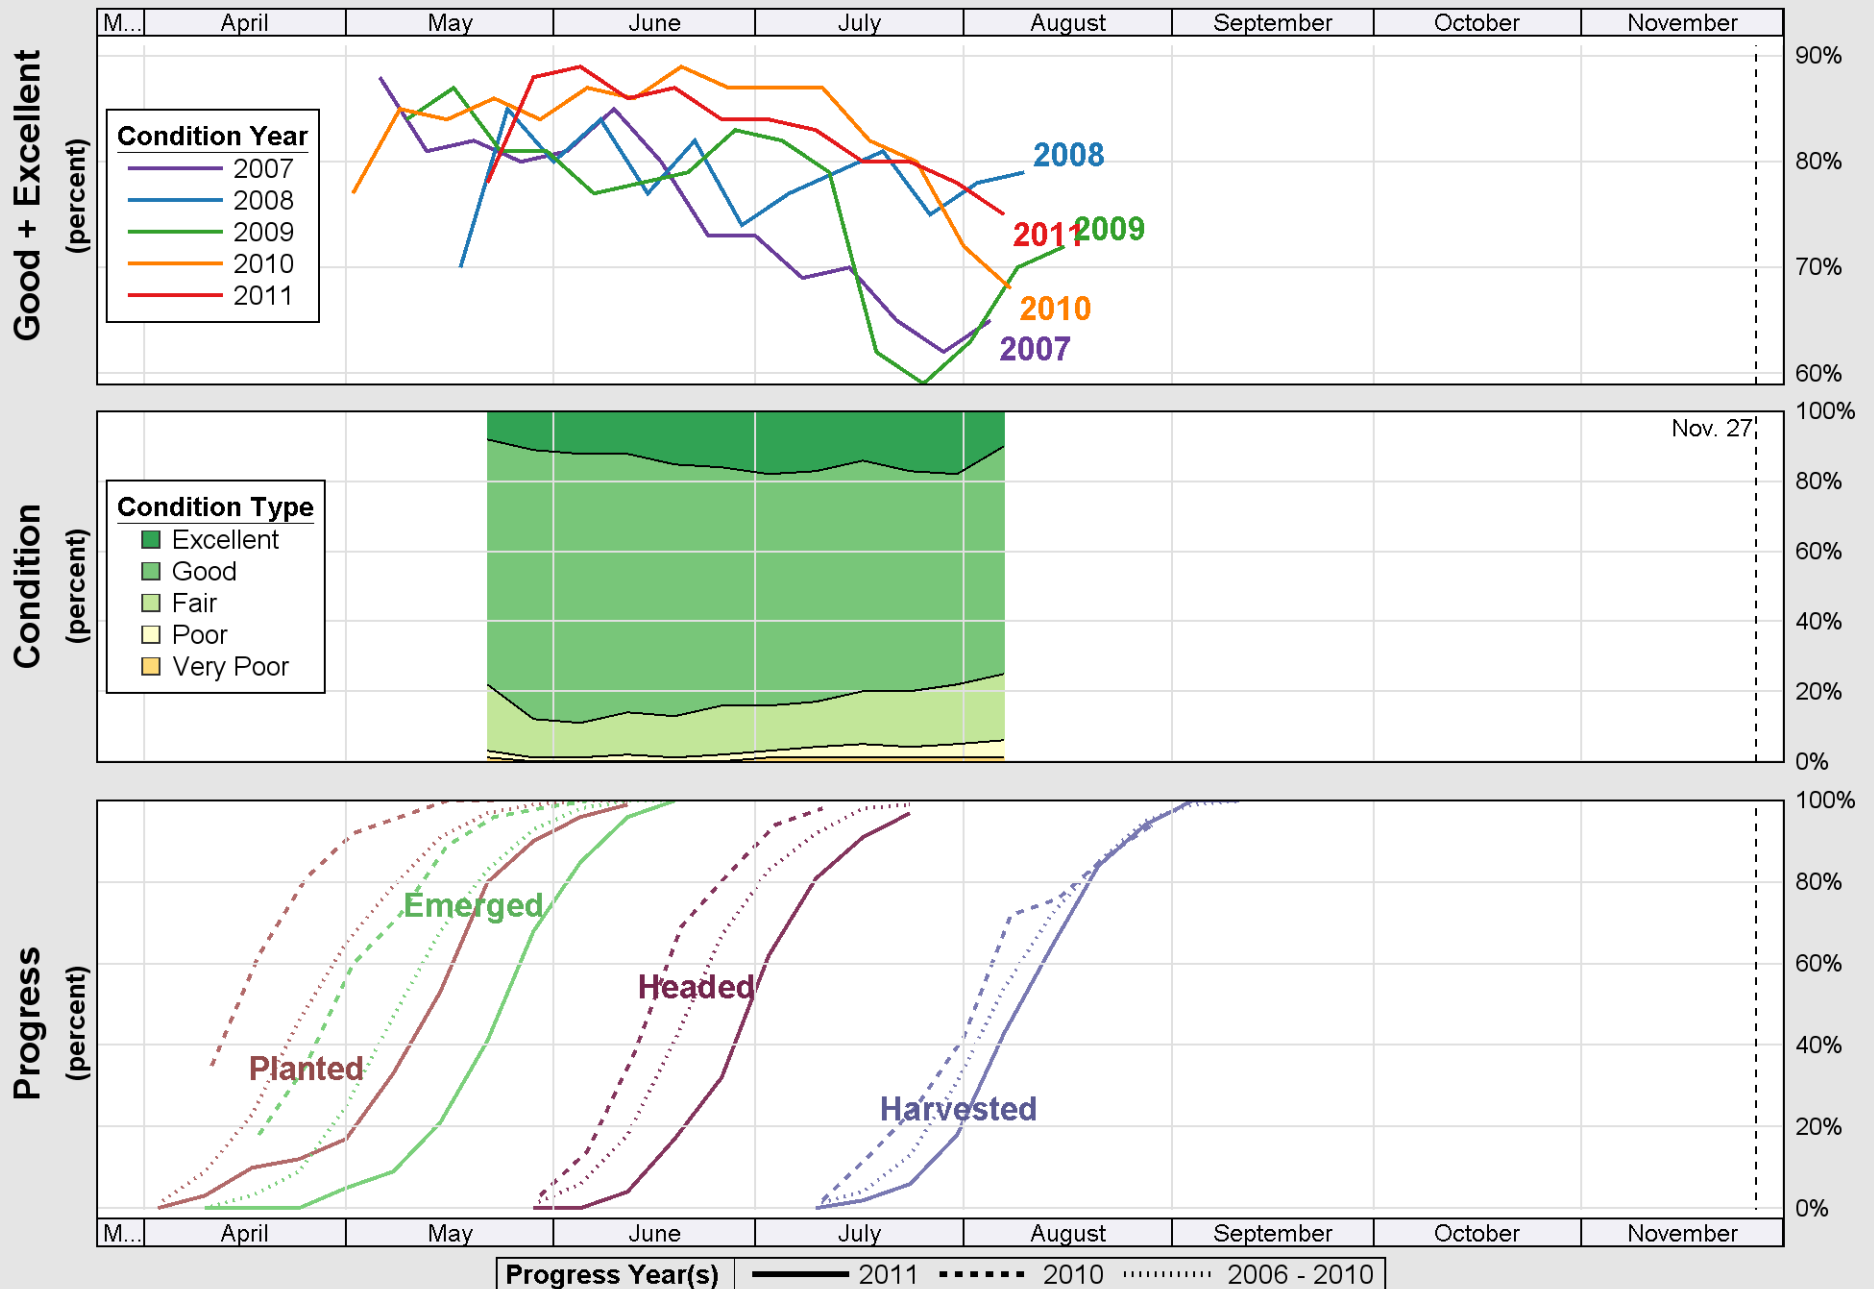

# Crop Progress and Condition: Corn in Wisconsin , 2011

Source: National Agricultural Statistics Service (NASS), Crop Progress Report

Source: National Agricultural Statistics Service (NASS), Crop Progress Report