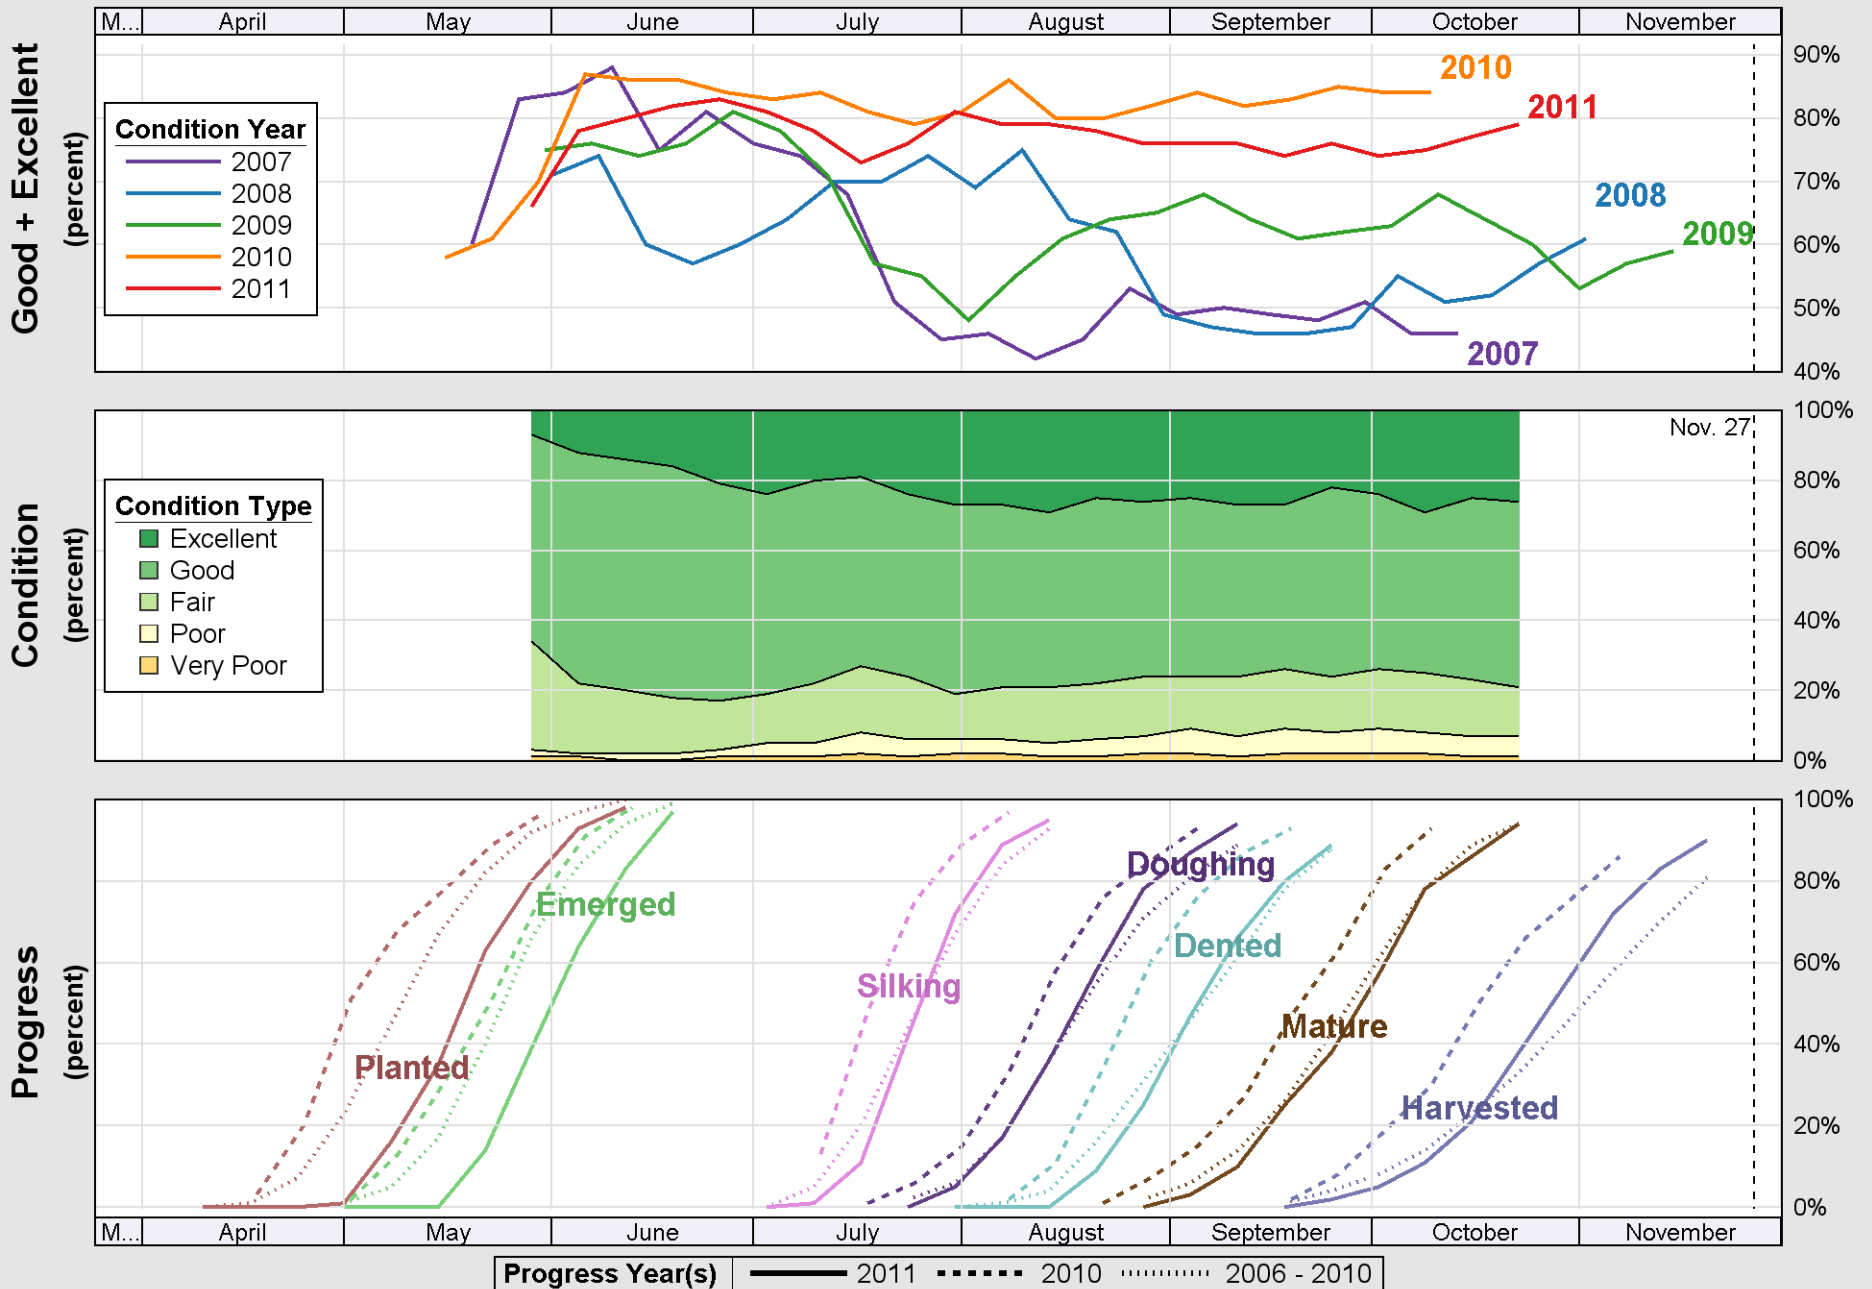

# Crop Progress and Condition: Corn in Wisconsin , 2011

Source: National Agricultural Statistics Service (NASS), Crop Progress Report

Source: National Agricultural Statistics Service (NASS), Crop Progress Report