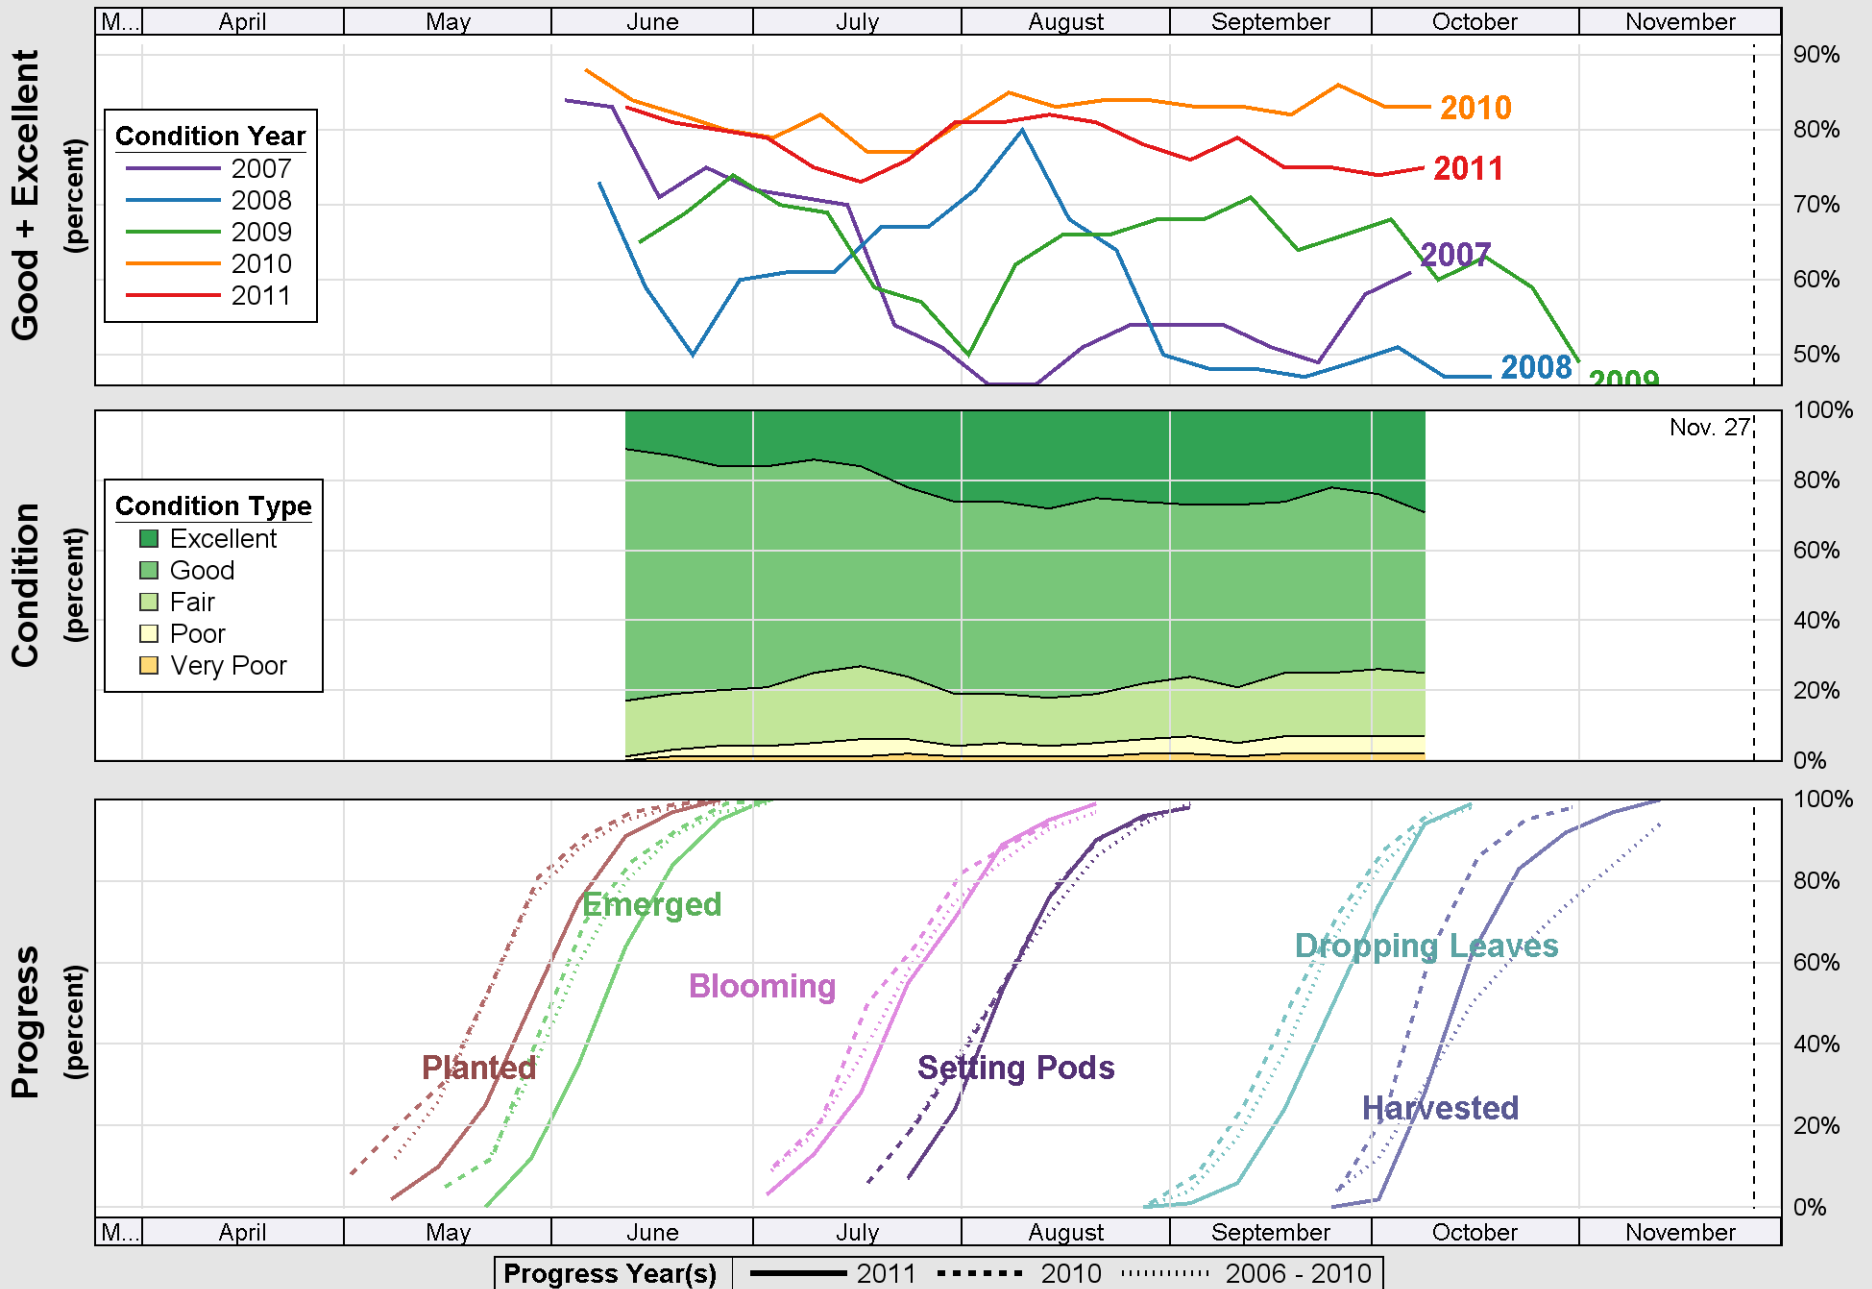

# Crop Progress and Condition: Corn in Wisconsin , 2011

Source: National Agricultural Statistics Service (NASS), Crop Progress Report

Source: National Agricultural Statistics Service (NASS), Crop Progress Report