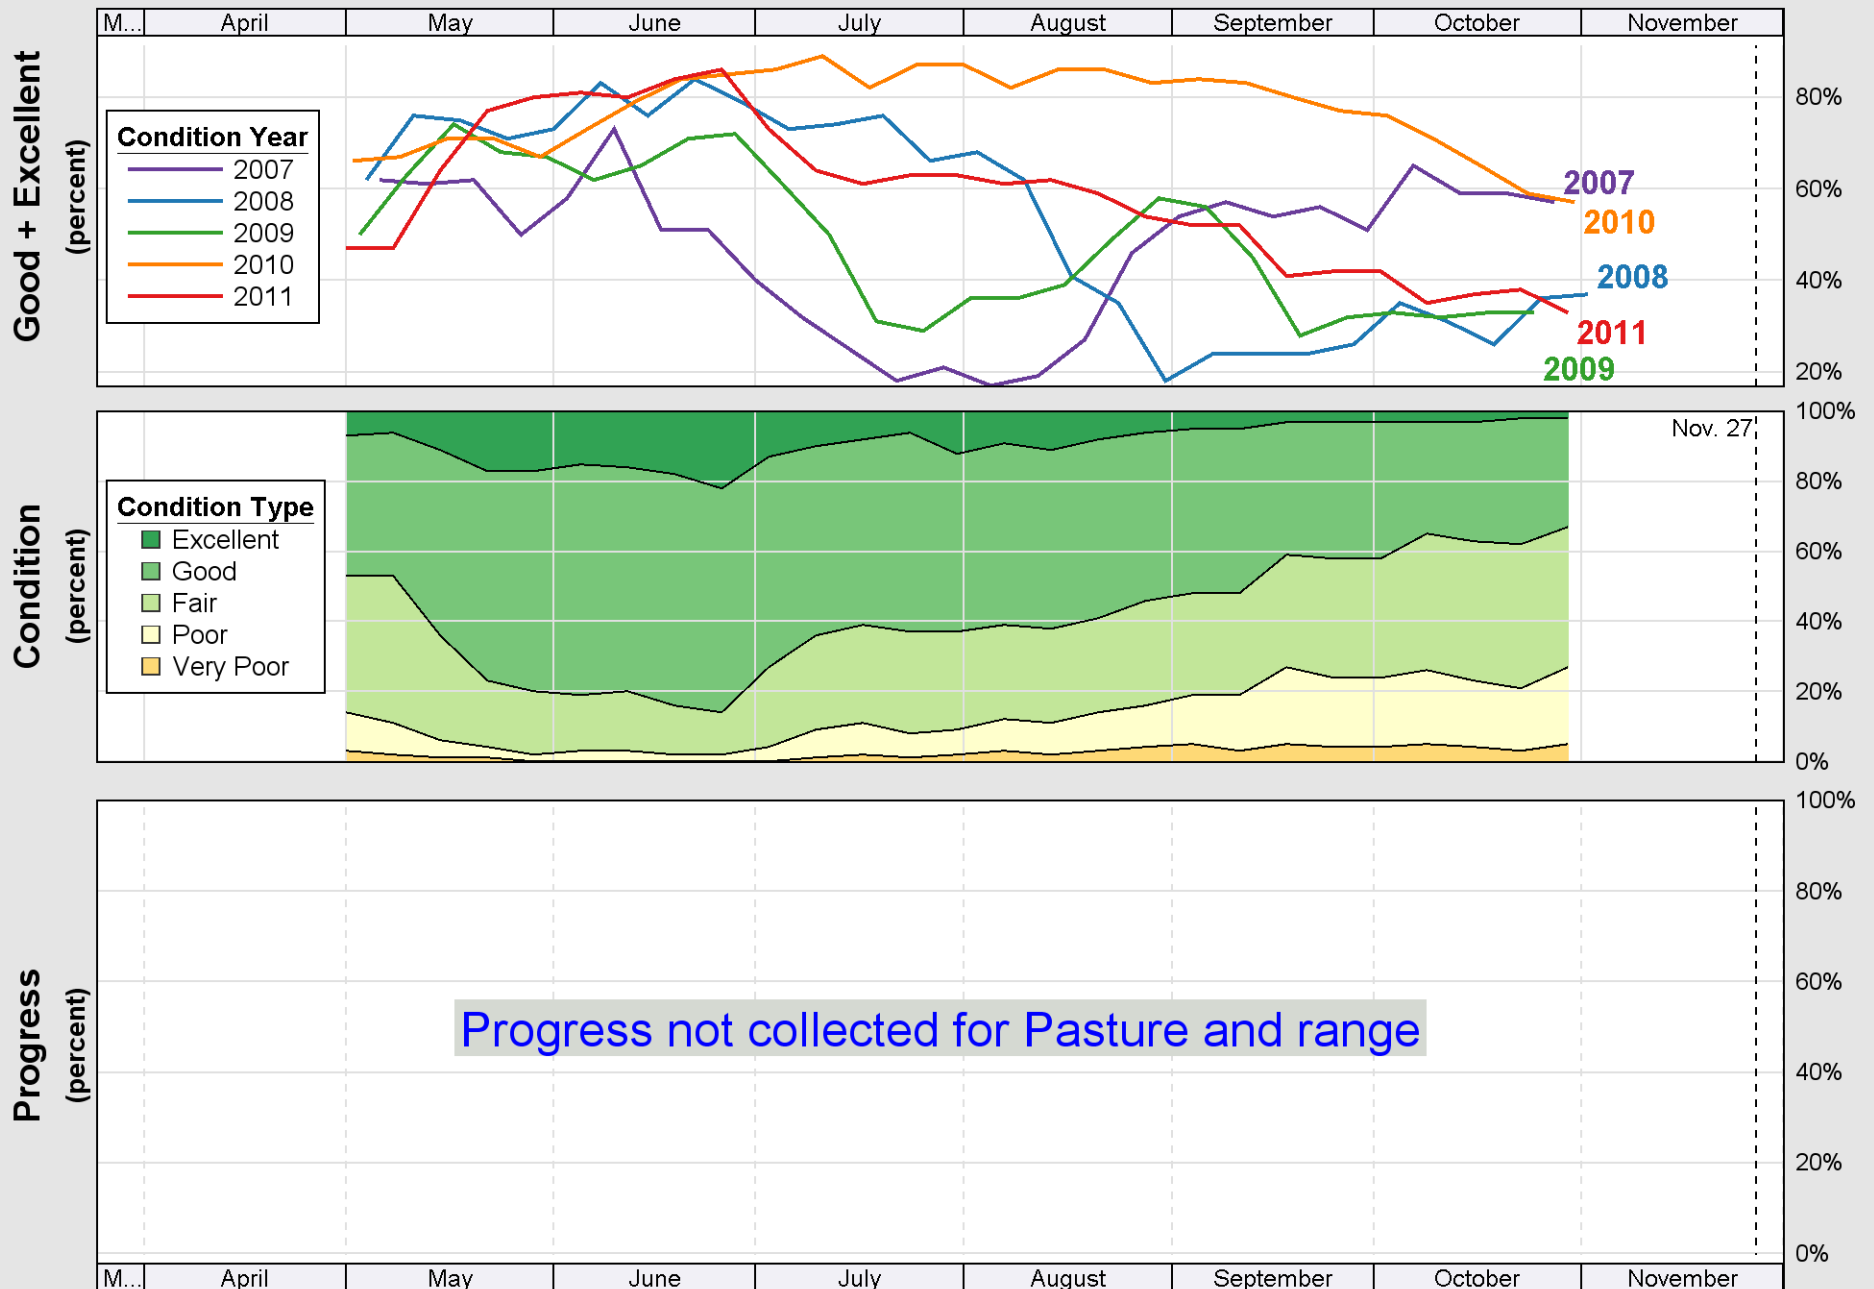

# Crop Progress and Condition: Corn in Wisconsin , 2011

Source: National Agricultural Statistics Service (NASS), Crop Progress Report

Source: National Agricultural Statistics Service (NASS), Crop Progress Report