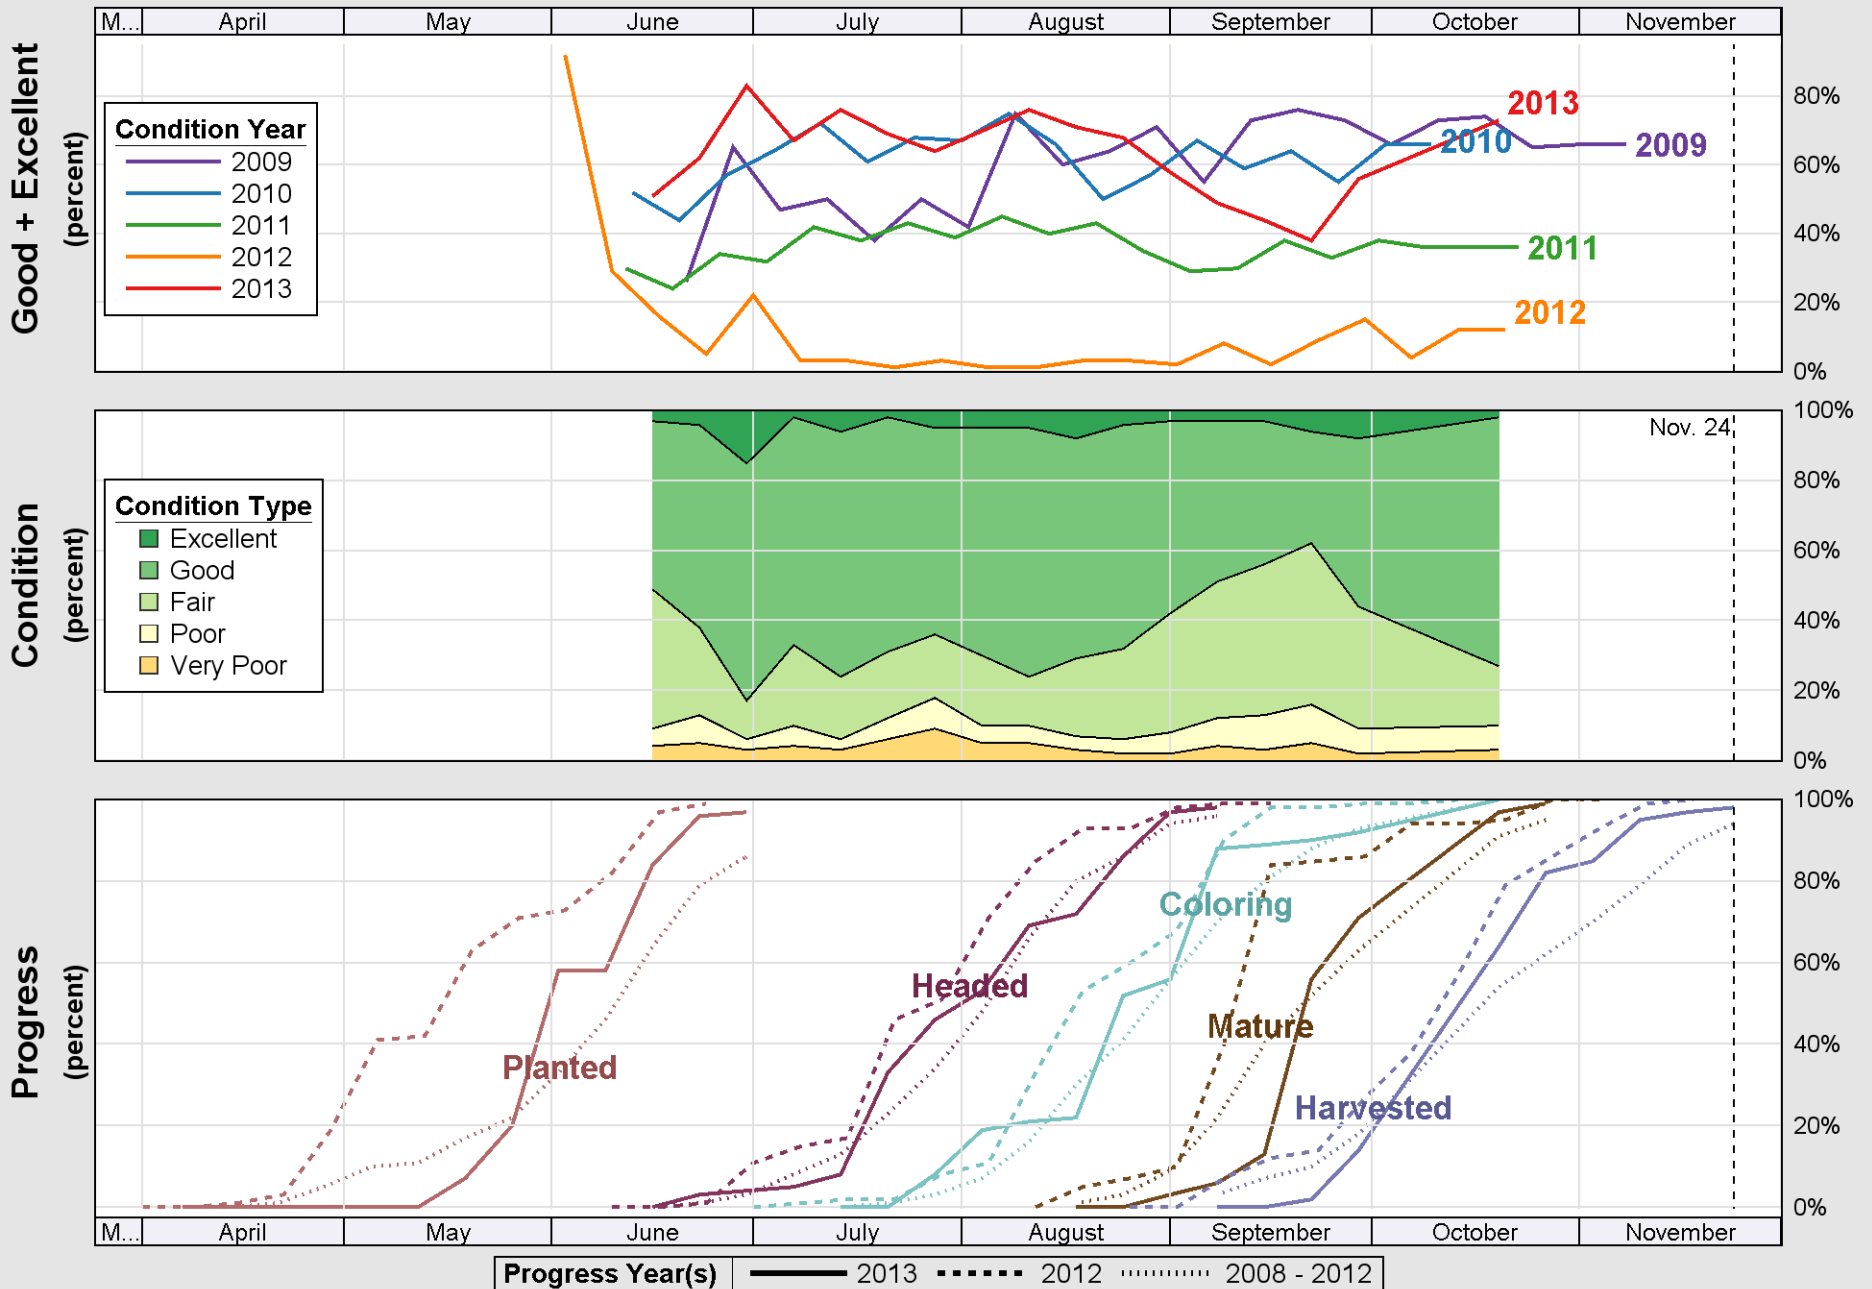

Source: National Agricultural Statistics Service (NASS), Crop Progress Report

Crop Progress and Condition: Sorghum in Illinois , 2013

Source: National Agricultural Statistics Service (NASS), Crop Progress Report

Source: National Agricultural Statistics Service (NASS), Crop Progress Report