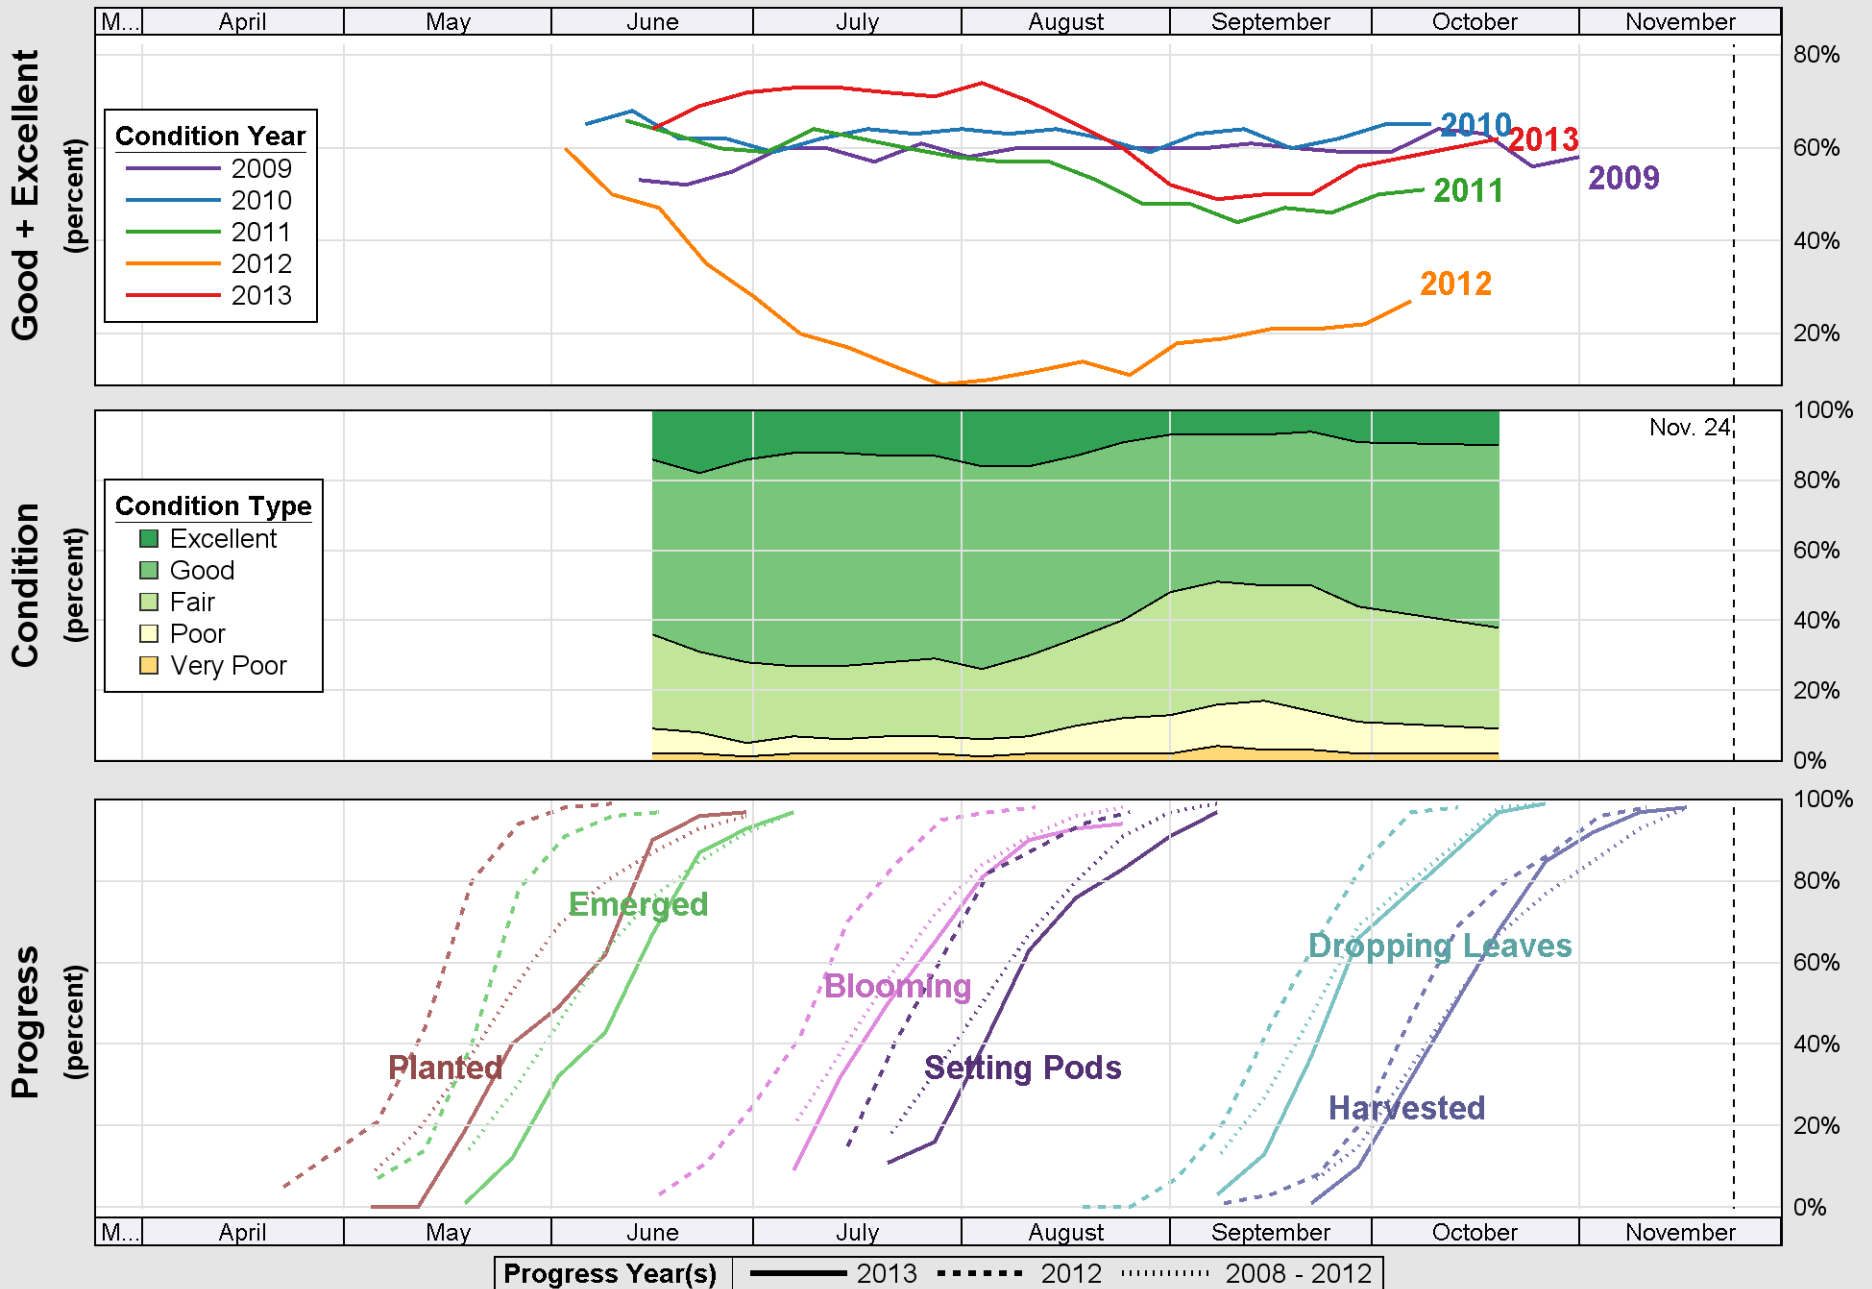

Source: National Agricultural Statistics Service (NASS), Crop Progress Report

Crop Progress and Condition: Sorghum in Illinois , 2013

Source: National Agricultural Statistics Service (NASS), Crop Progress Report

Source: National Agricultural Statistics Service (NASS), Crop Progress Report