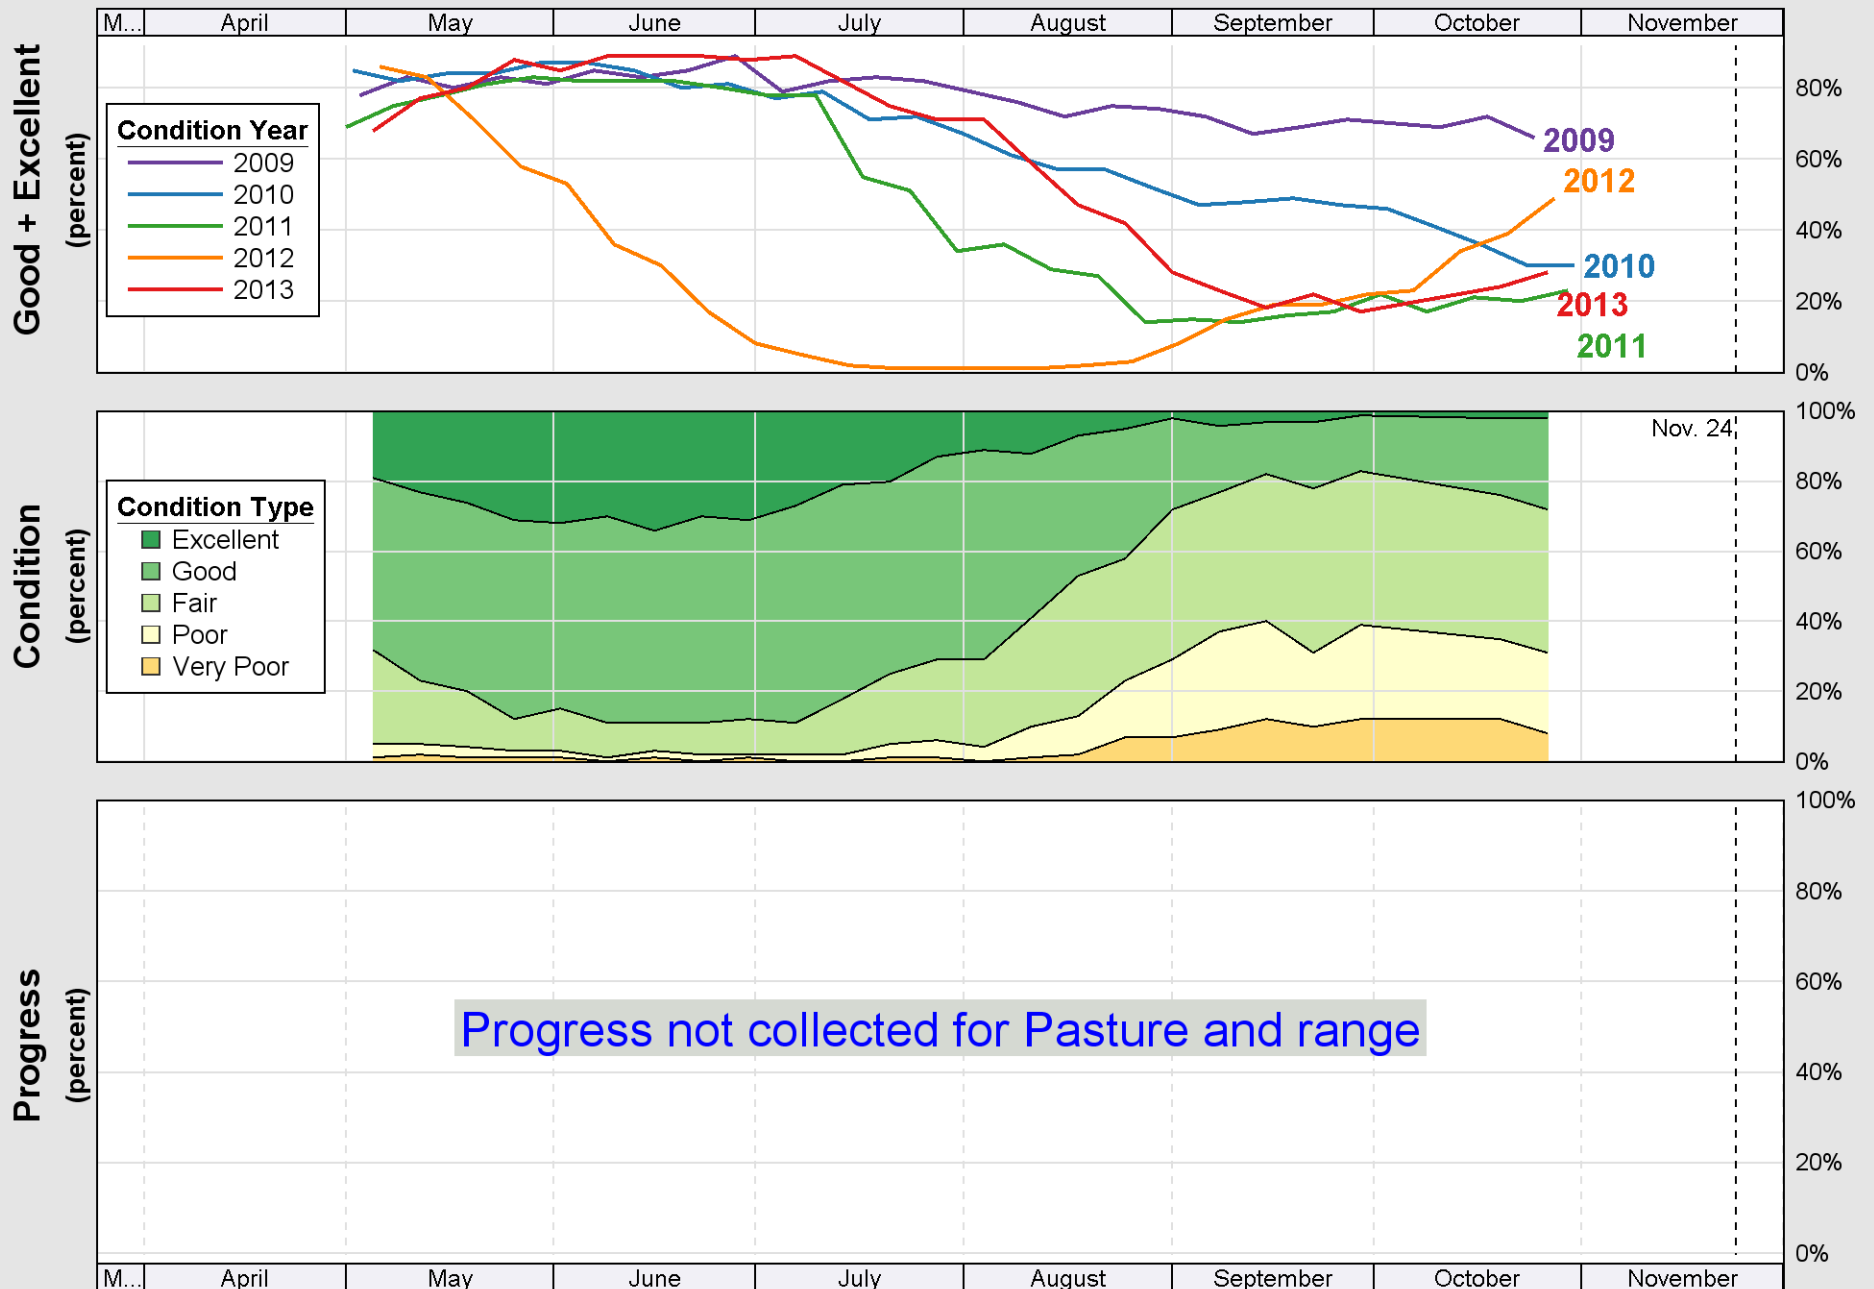

Source: National Agricultural Statistics Service (NASS), Crop Progress Report

Crop Progress and Condition: Sorghum in Illinois , 2013

Source: National Agricultural Statistics Service (NASS), Crop Progress Report

Source: National Agricultural Statistics Service (NASS), Crop Progress Report