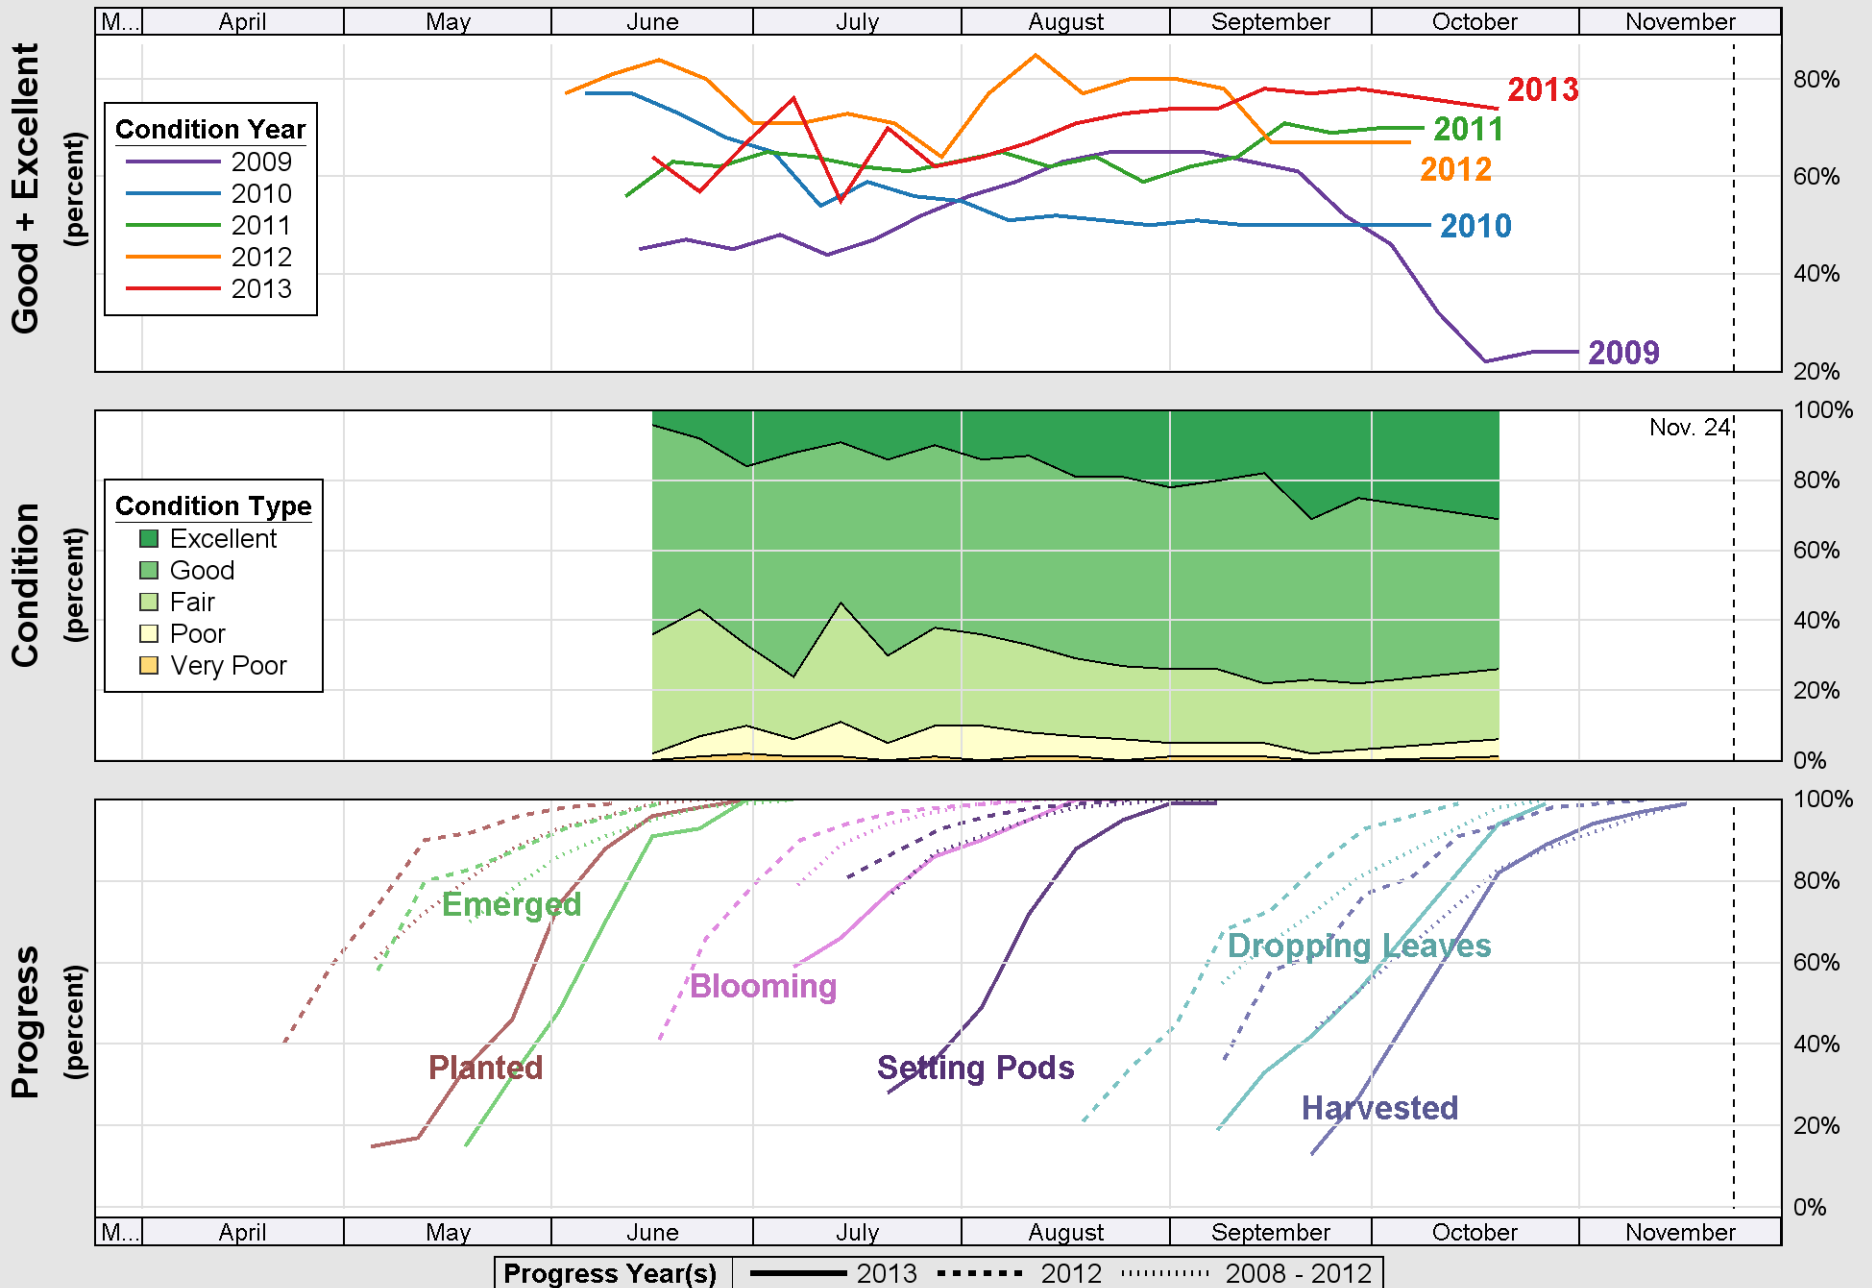

# Crop Progress and Condition: Cotton in Mississippi, 2013

Source: National Agricultural Statistics Service (NASS), Crop Progress Report

Source: National Agricultural Statistics Service (NASS), Crop Progress Report

Source: National Agricultural Statistics Service (NASS), Crop Progress Report