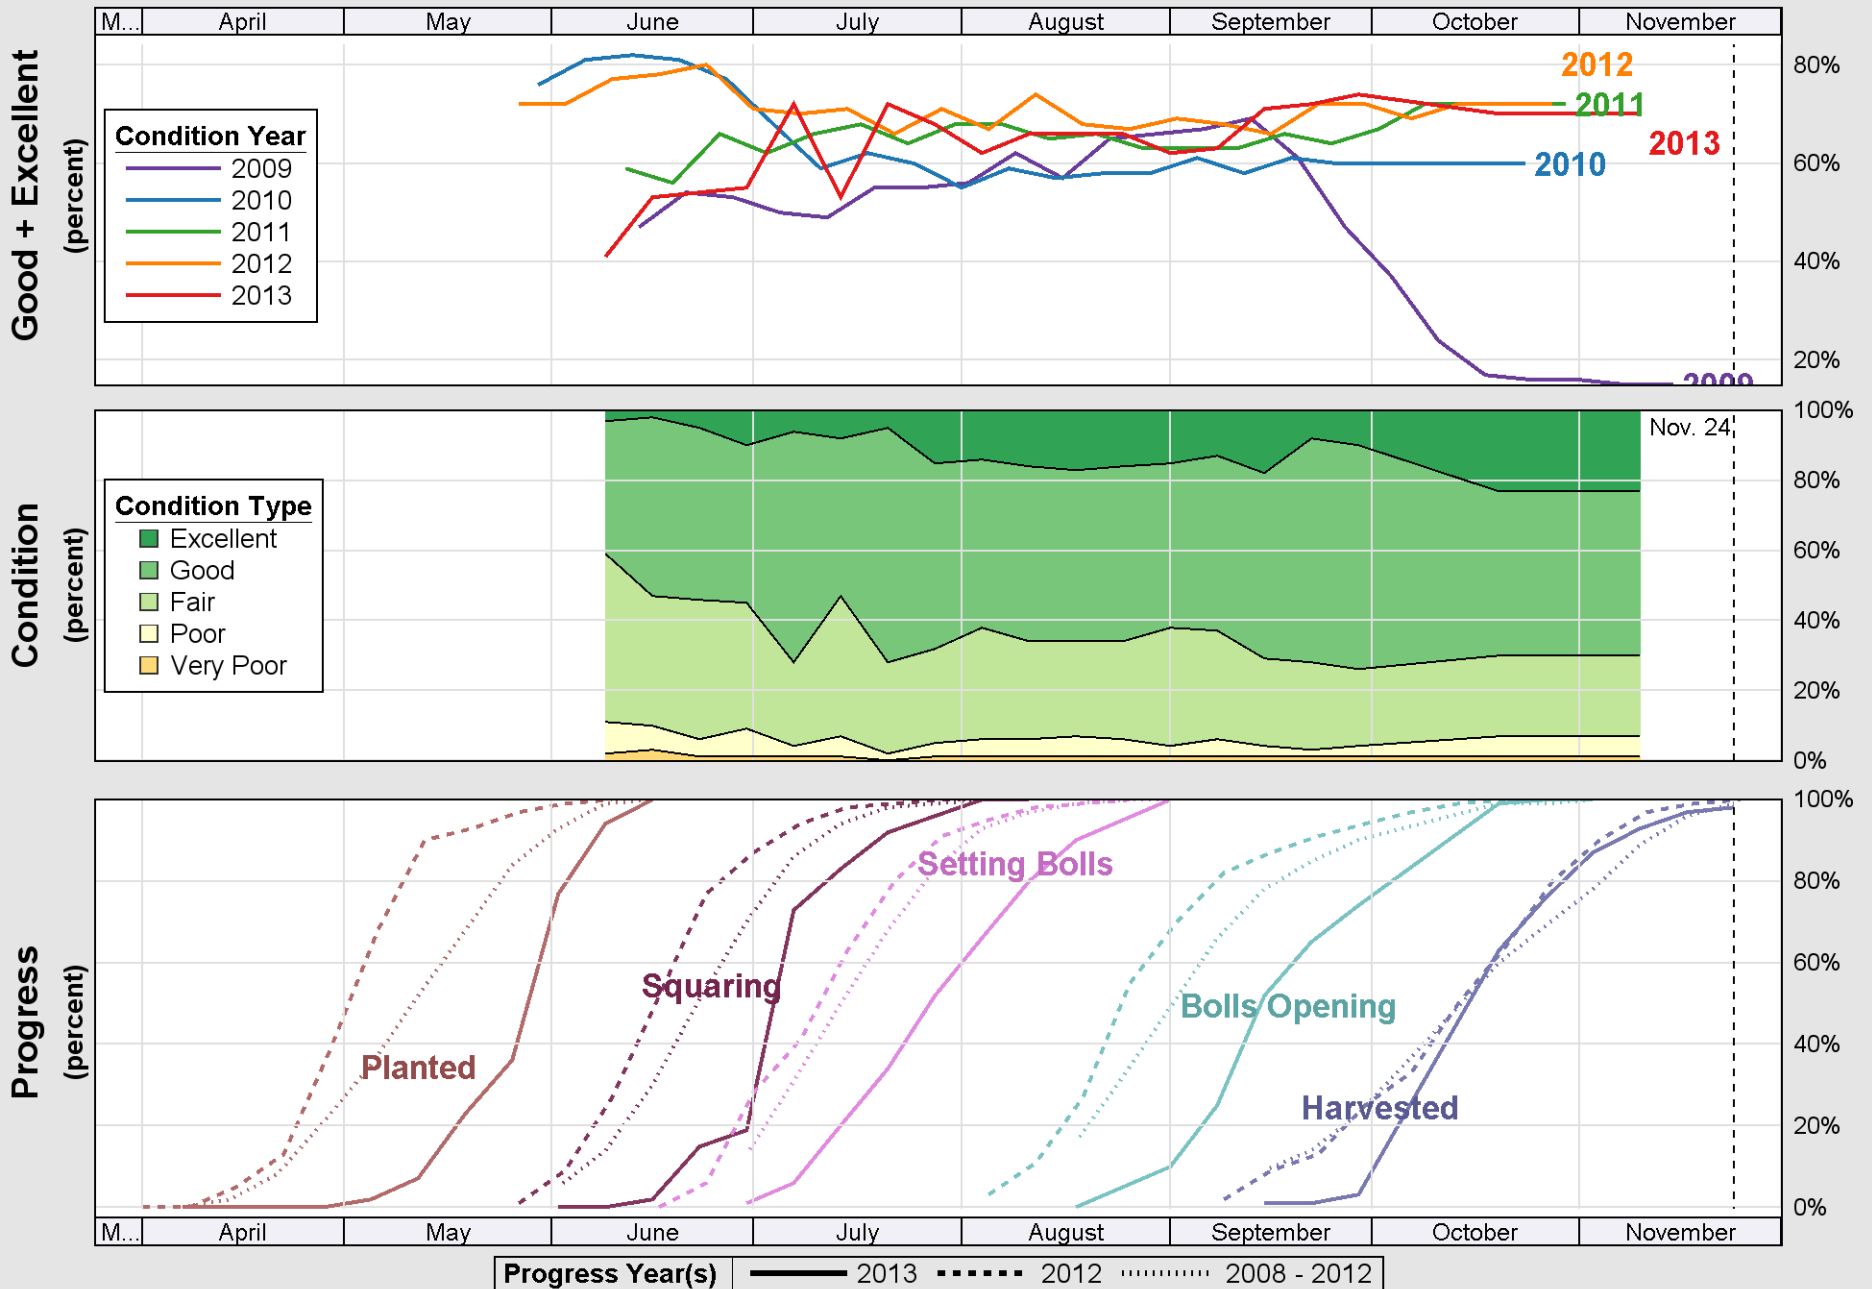

# Crop Progress and Condition: Cotton in Mississippi, 2013

Source: National Agricultural Statistics Service (NASS), Crop Progress Report

Source: National Agricultural Statistics Service (NASS), Crop Progress Report

Source: National Agricultural Statistics Service (NASS), Crop Progress Report