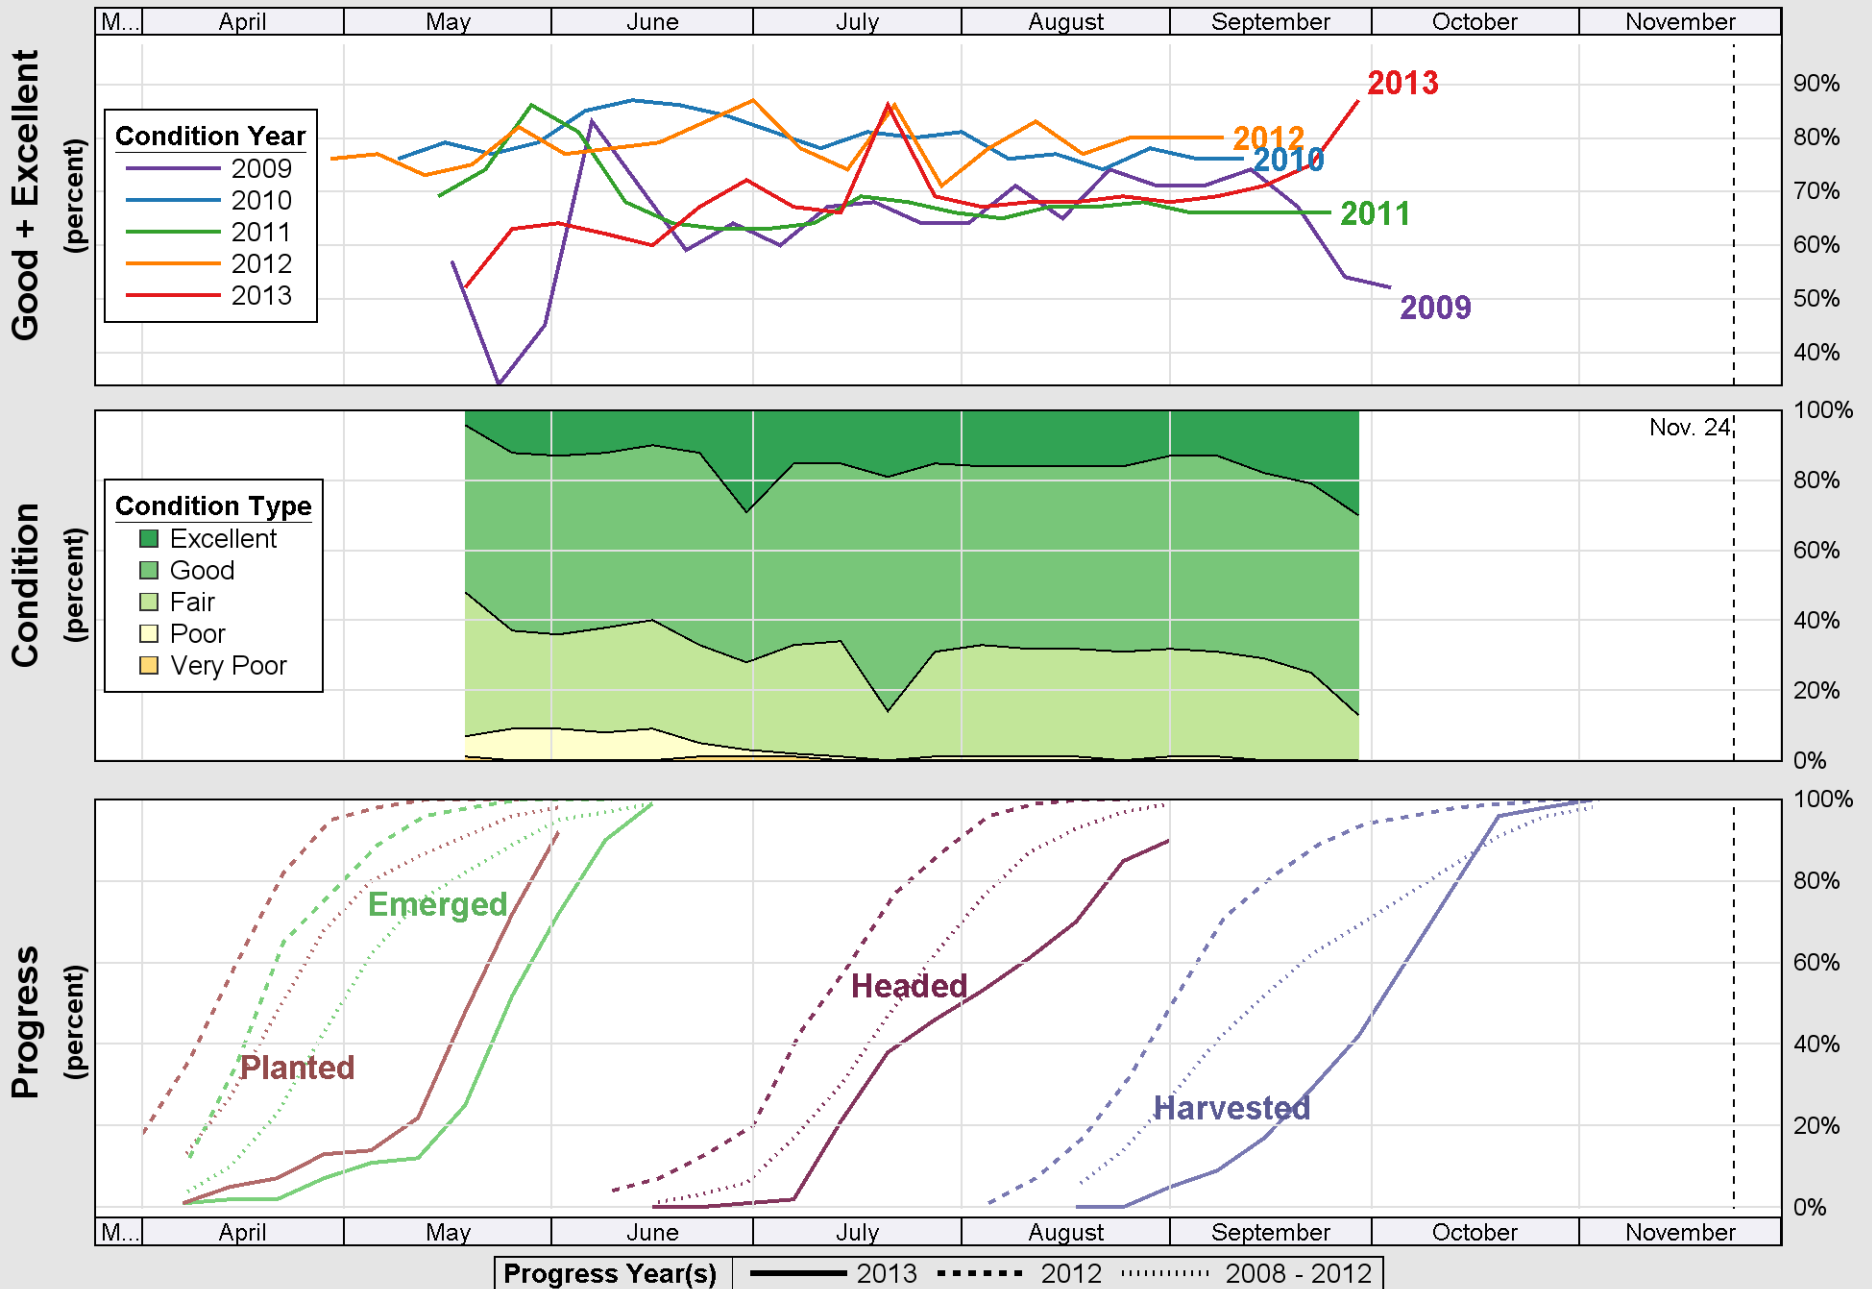

# Crop Progress and Condition: Cotton in Mississippi, 2013

Source: National Agricultural Statistics Service (NASS), Crop Progress Report

Source: National Agricultural Statistics Service (NASS), Crop Progress Report

Source: National Agricultural Statistics Service (NASS), Crop Progress Report