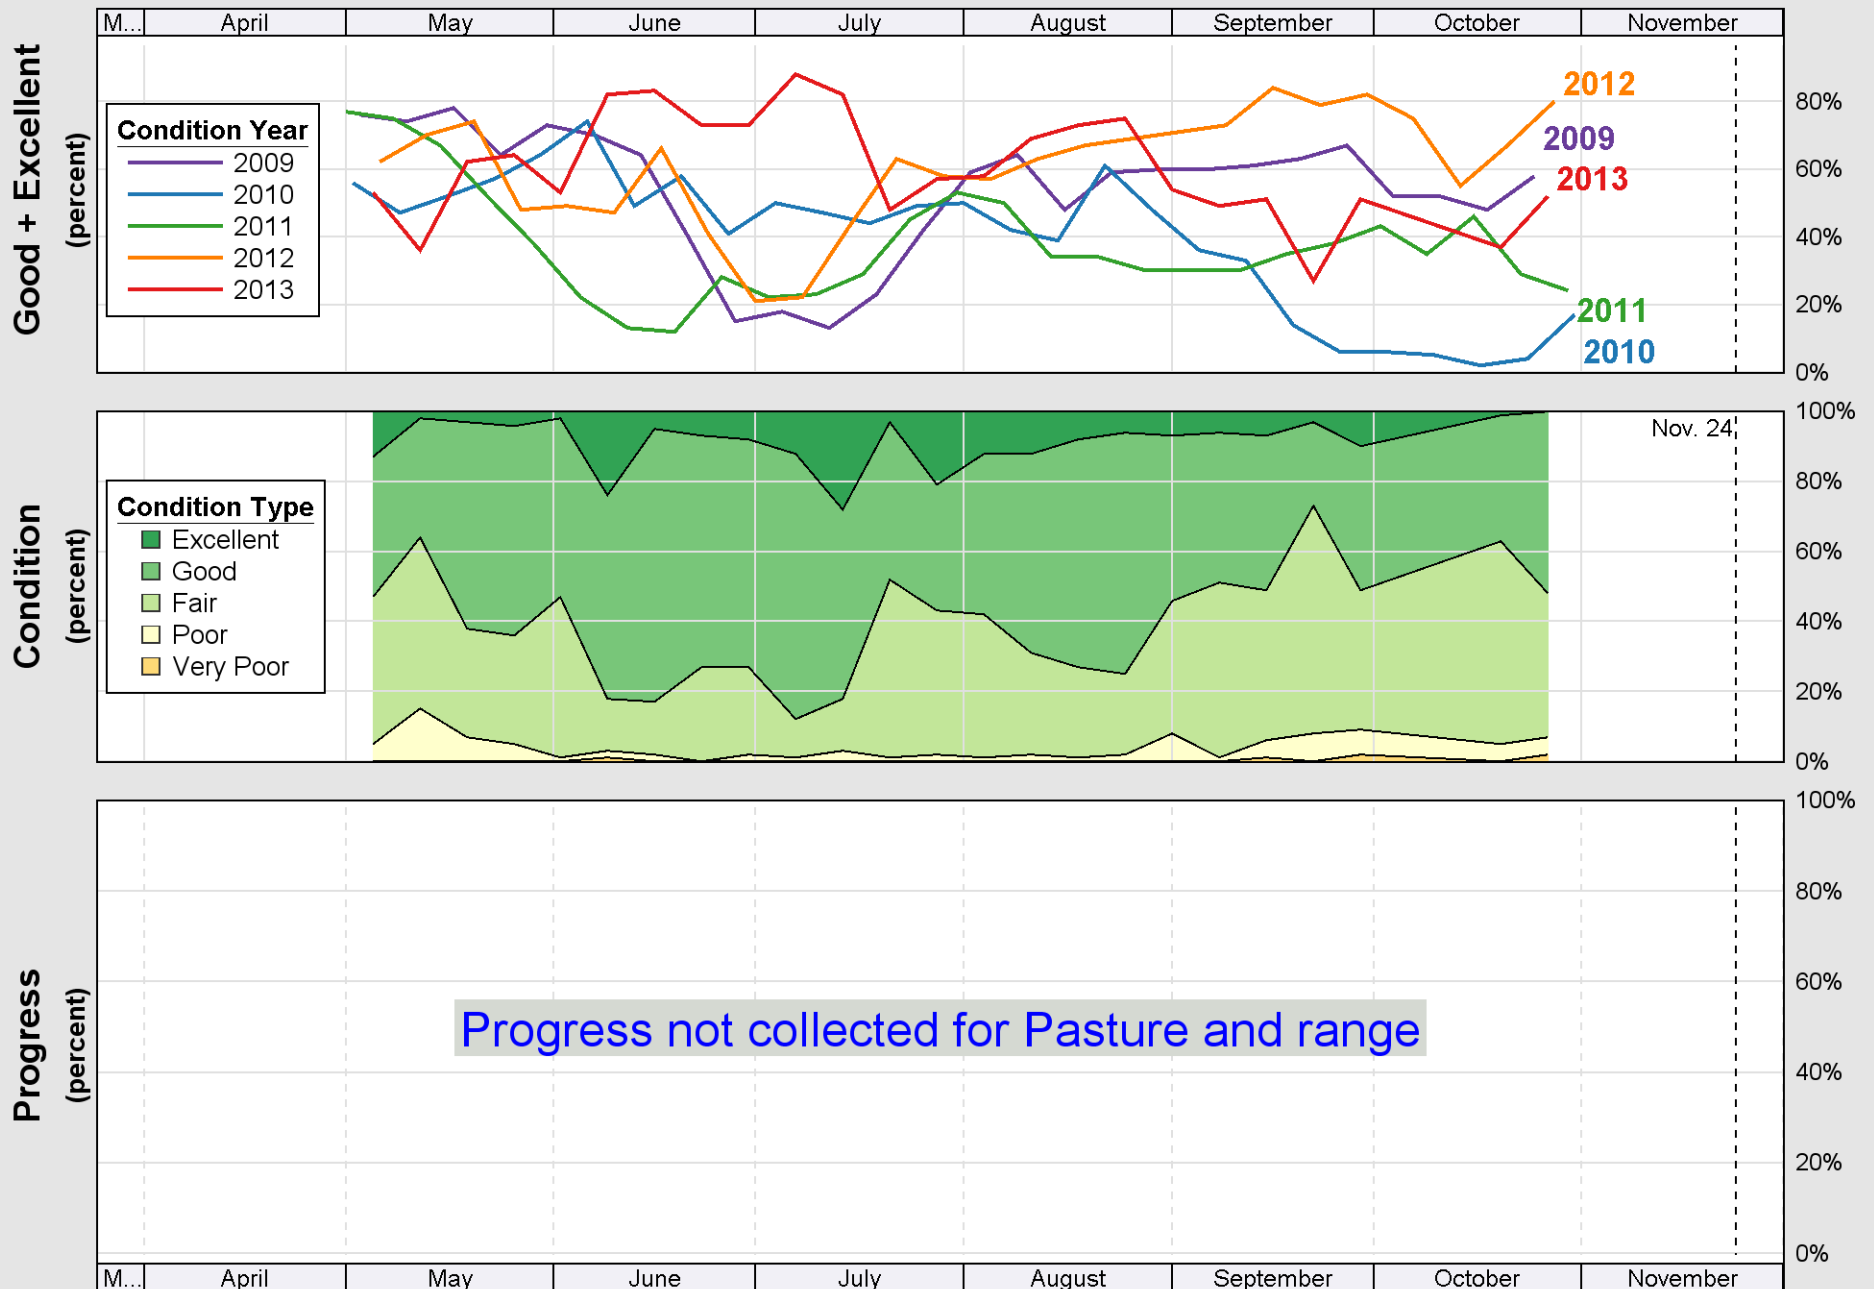

# Crop Progress and Condition: Cotton in Mississippi, 2013

Source: National Agricultural Statistics Service (NASS), Crop Progress Report

Source: National Agricultural Statistics Service (NASS), Crop Progress Report

Source: National Agricultural Statistics Service (NASS), Crop Progress Report