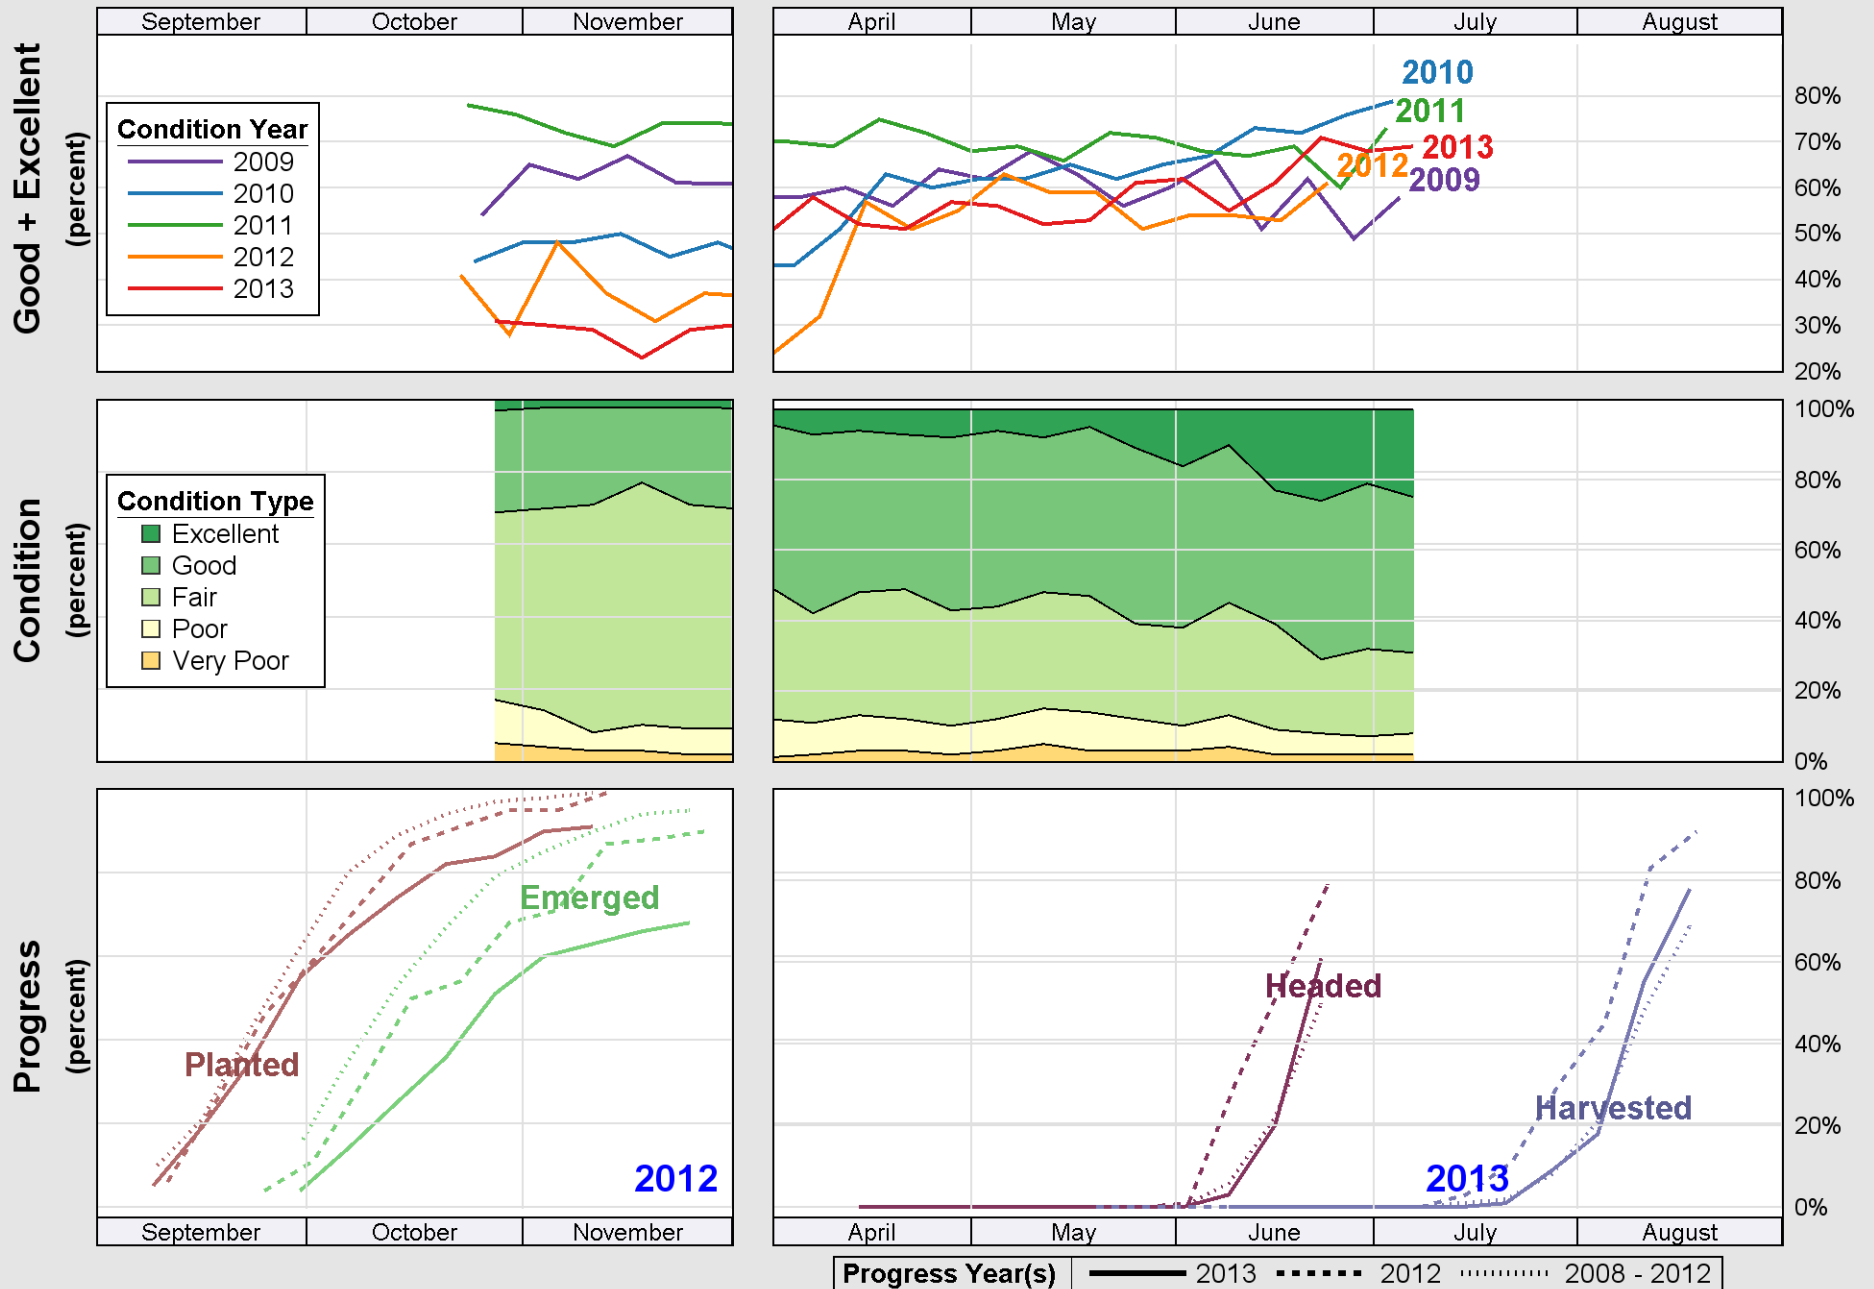

Source: National Agricultural Statistics Service (NASS), Crop Progress Report

Crop Progress and Condition: Winter wheat in Montana , 2013

Source: National Agricultural Statistics Service (NASS), Crop Progress Report