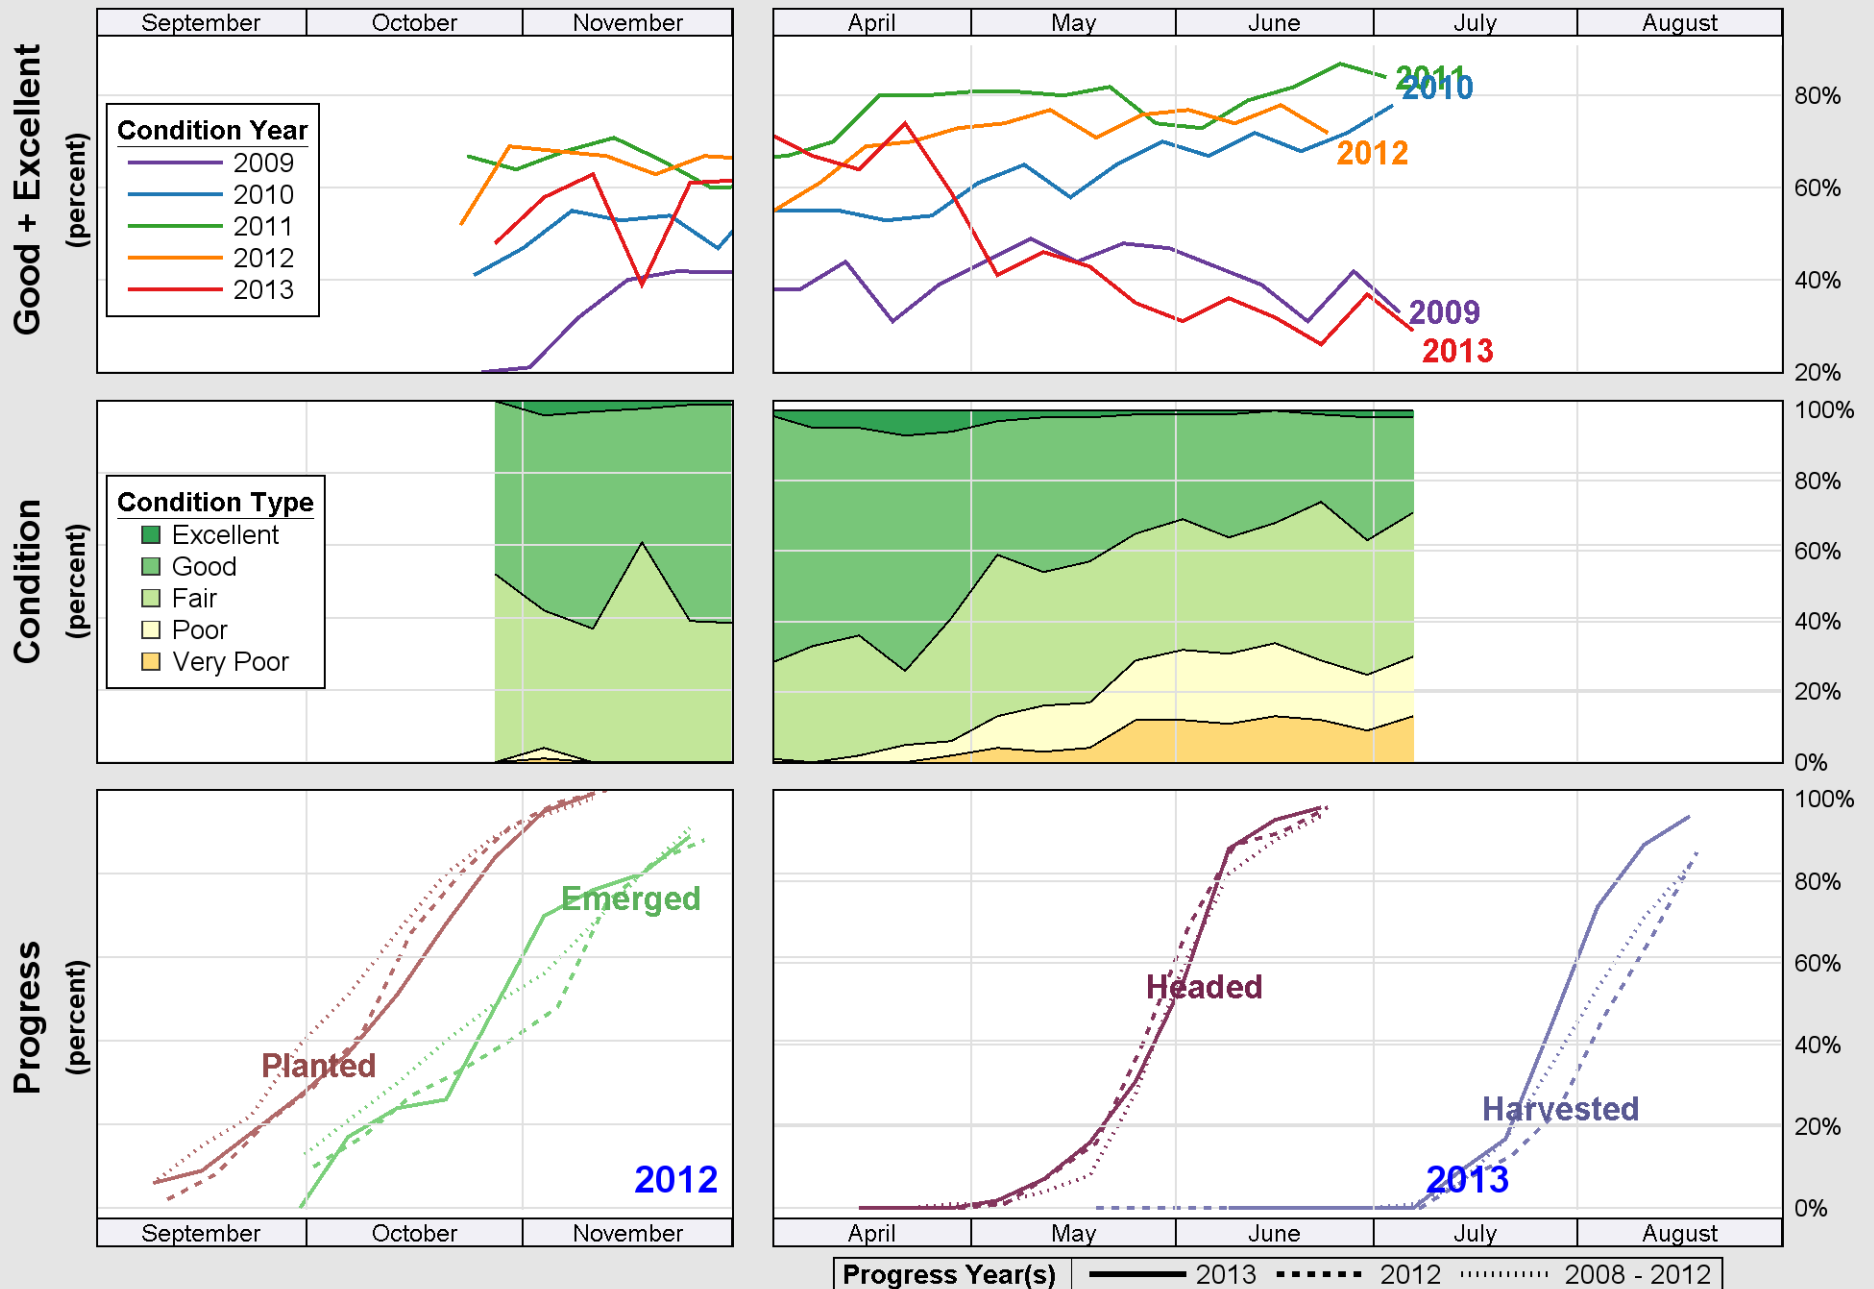

Crop Progress and Condition: Winter wheat in Oregon, 2013

Source: National Agricultural Statistics Service (NASS), Crop Progress Report