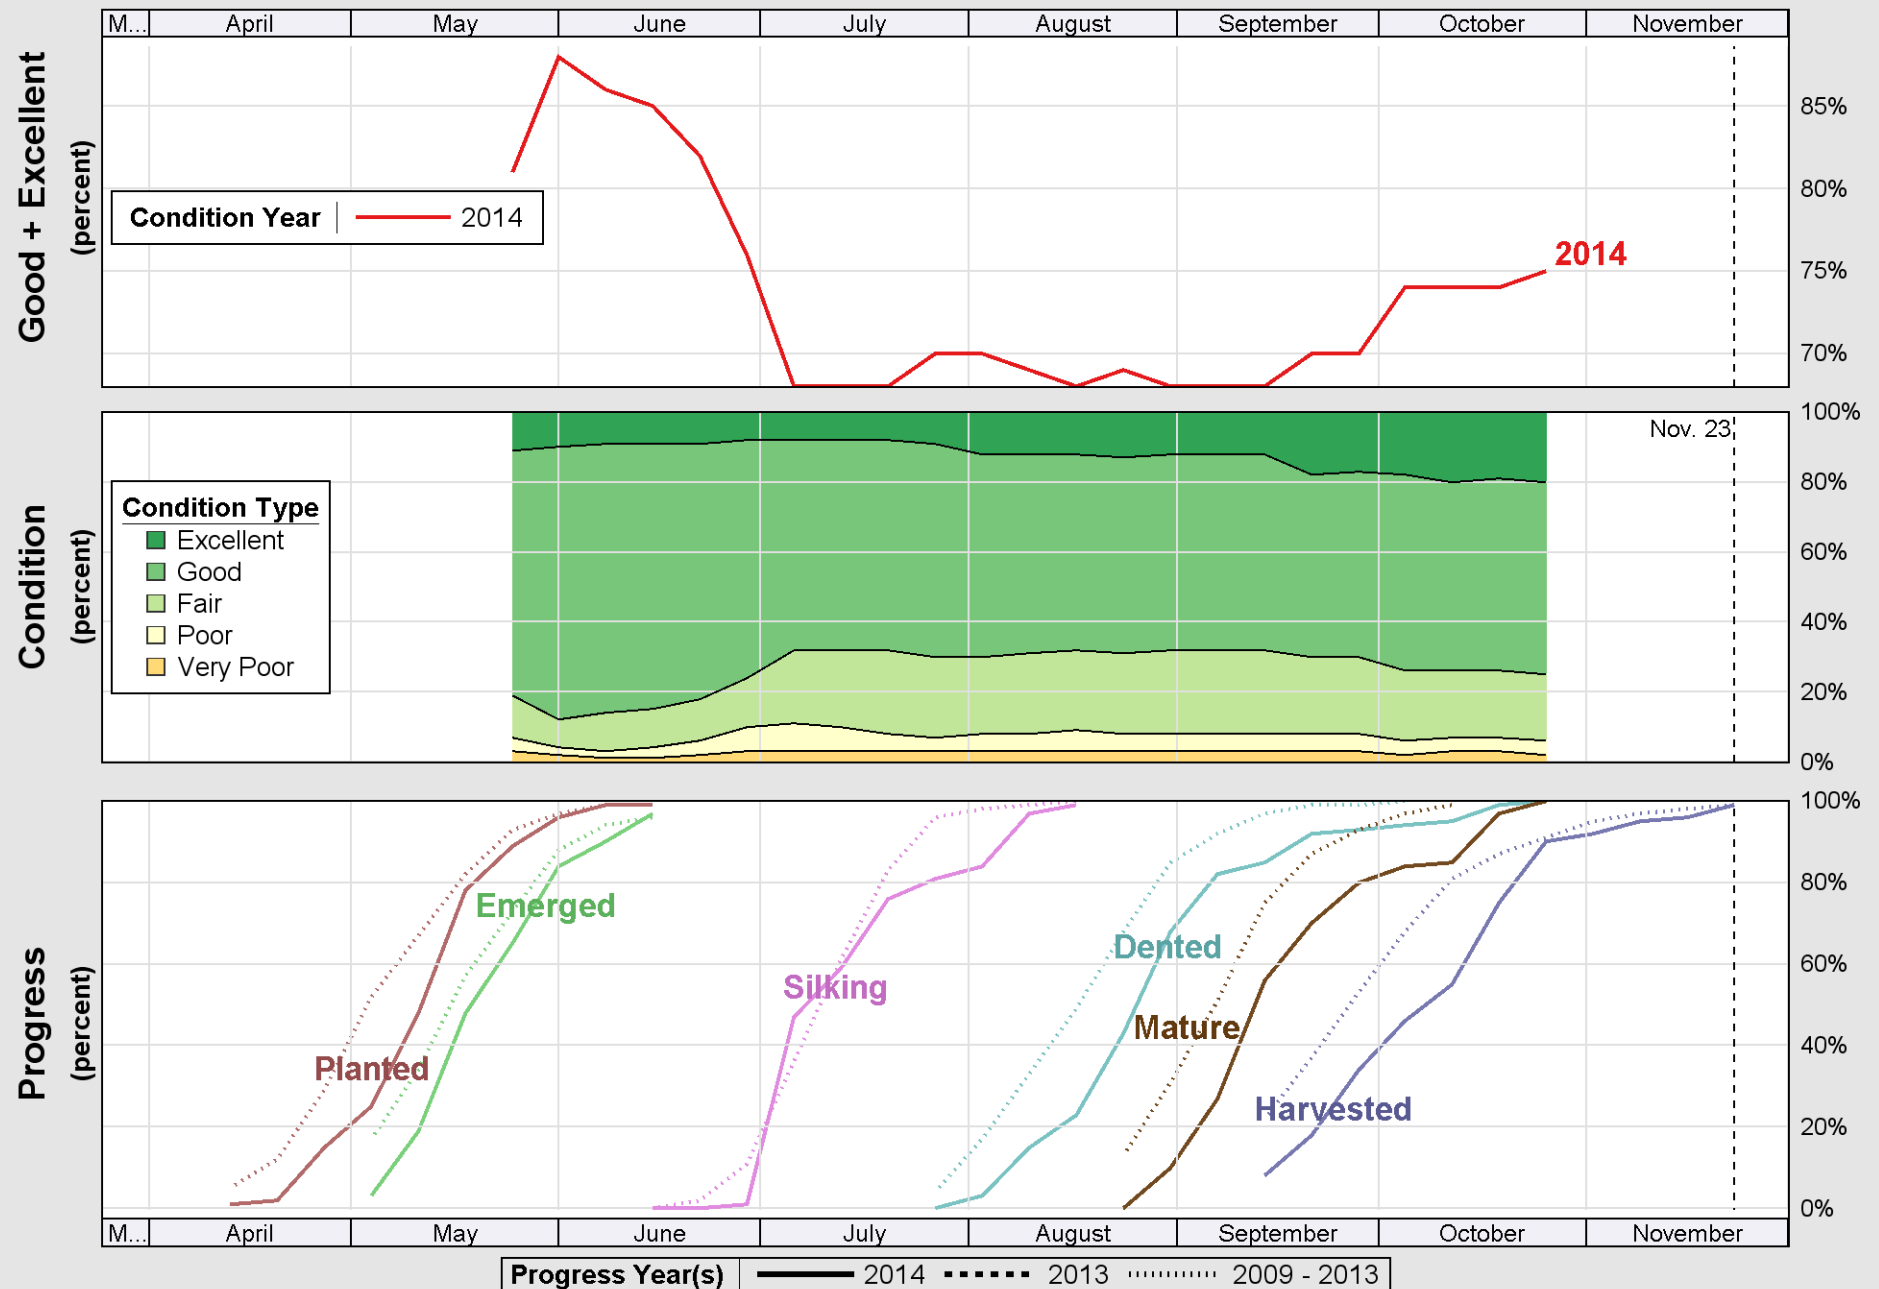

Source: National Agricultural Statistics Service (NASS), Crop Progress Report

Source: National Agricultural Statistics Service (NASS), Crop Progress Report

Source: National Agricultural Statistics Service (NASS), Crop Progress Report

Crop Progress and Condition: Soybeans in Delaware , 2014

Source: National Agricultural Statistics Service (NASS), Crop Progress Report

Source: National Agricultural Statistics Service (NASS), Crop Progress Report