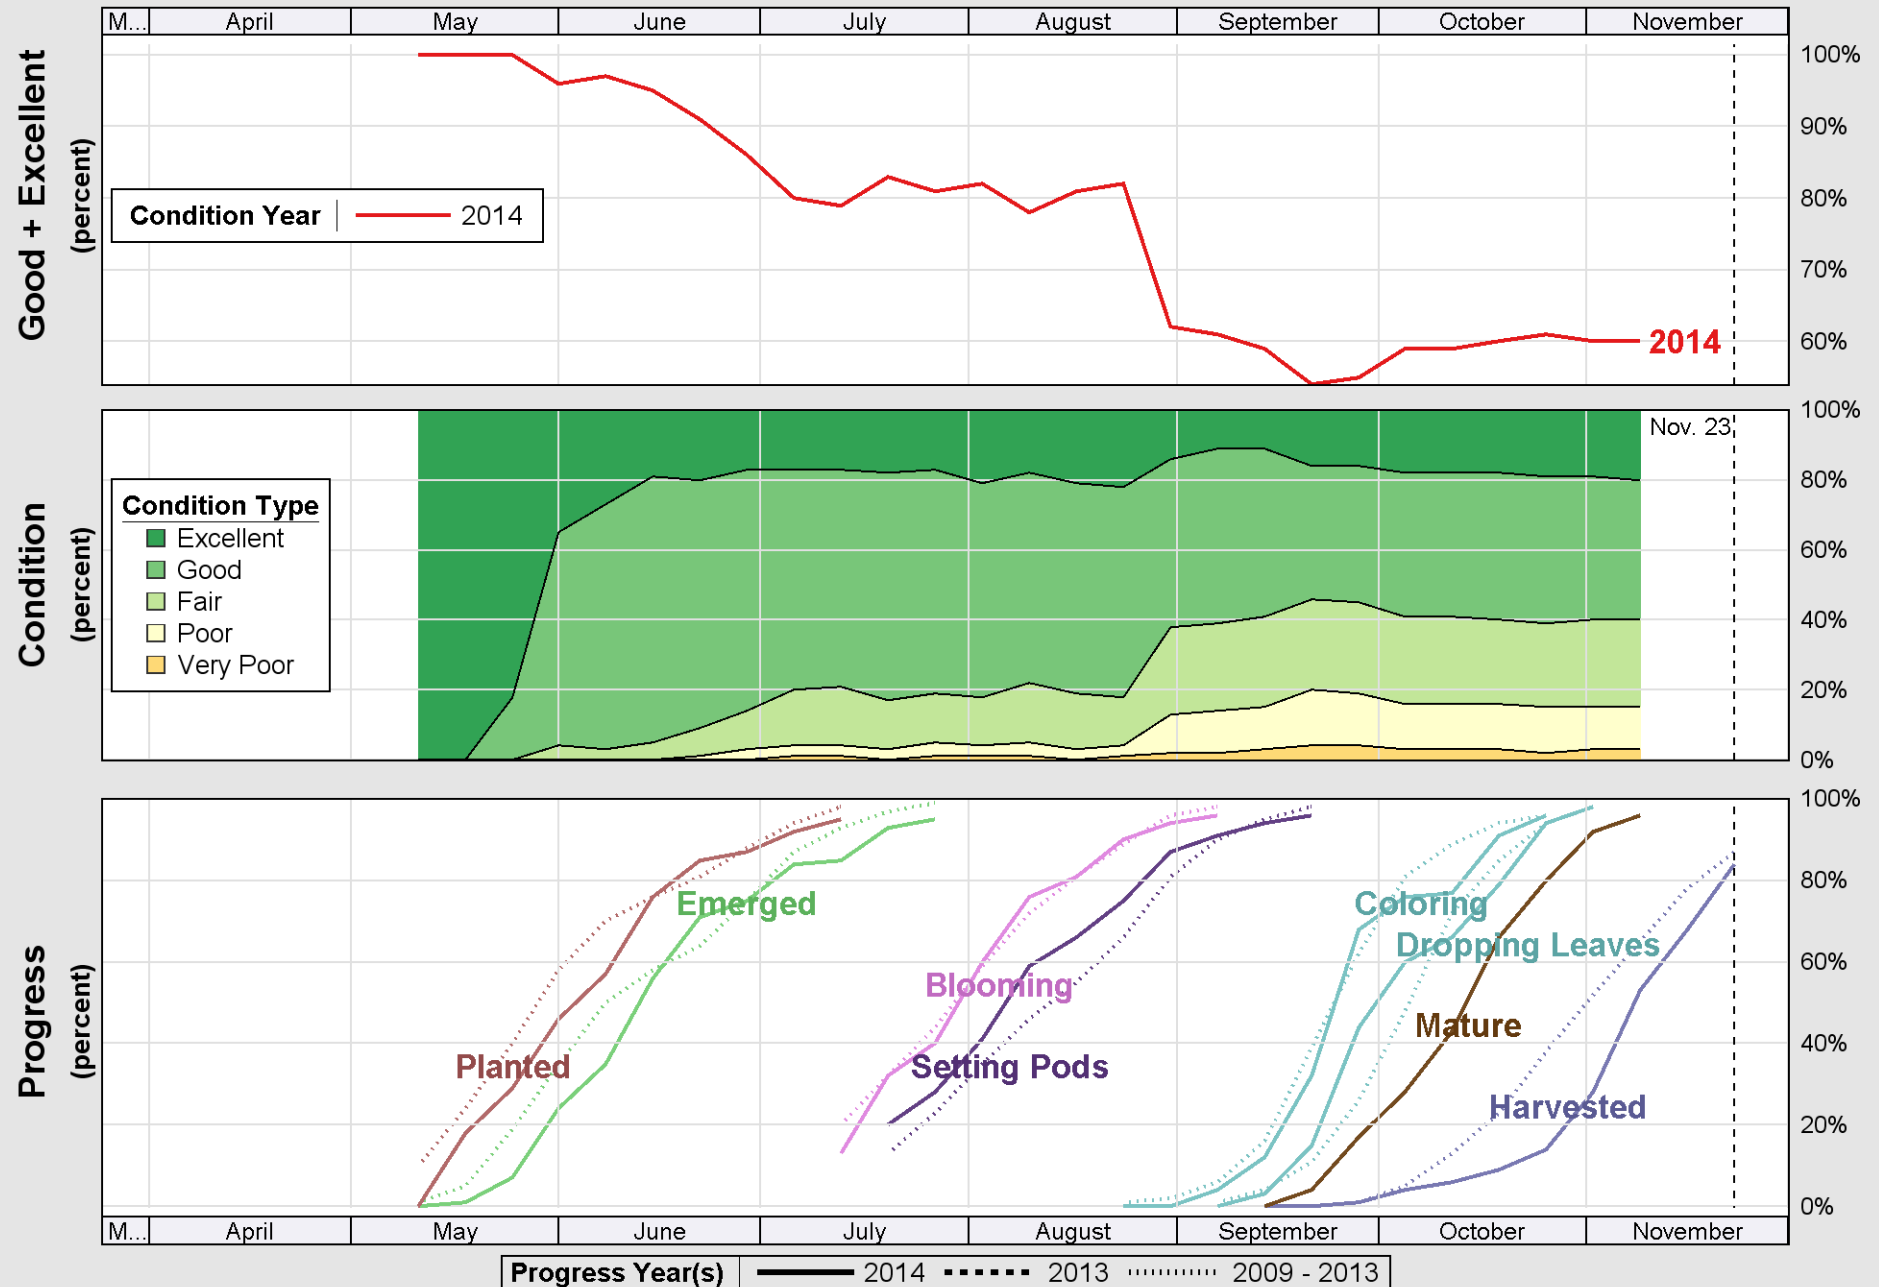

Source: National Agricultural Statistics Service (NASS), Crop Progress Report

Source: National Agricultural Statistics Service (NASS), Crop Progress Report

Source: National Agricultural Statistics Service (NASS), Crop Progress Report

Crop Progress and Condition: Soybeans in Delaware , 2014

Source: National Agricultural Statistics Service (NASS), Crop Progress Report

Source: National Agricultural Statistics Service (NASS), Crop Progress Report