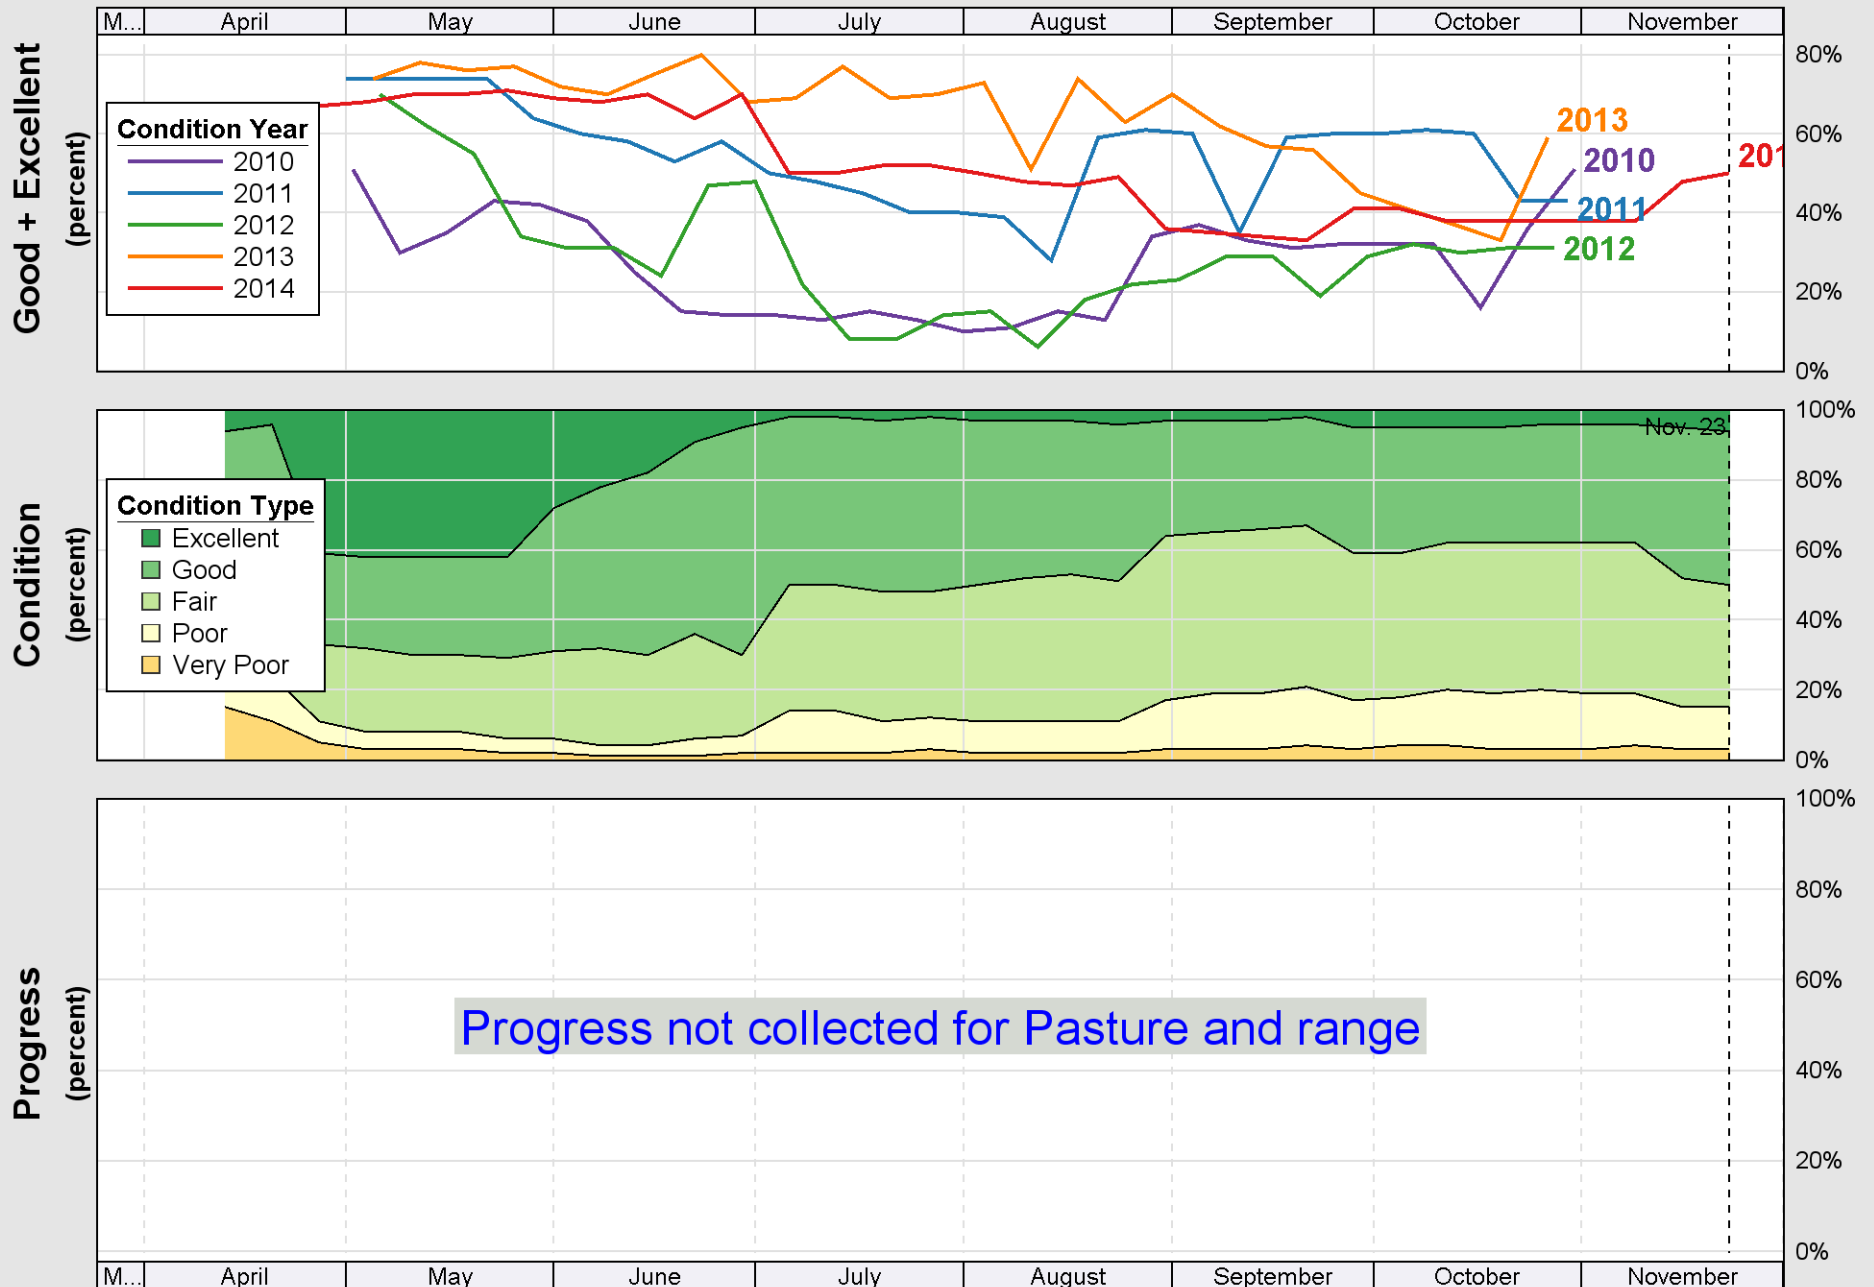

Source: National Agricultural Statistics Service (NASS), Crop Progress Report

Source: National Agricultural Statistics Service (NASS), Crop Progress Report

Source: National Agricultural Statistics Service (NASS), Crop Progress Report

Crop Progress and Condition: Soybeans in Delaware , 2014

Source: National Agricultural Statistics Service (NASS), Crop Progress Report

Source: National Agricultural Statistics Service (NASS), Crop Progress Report