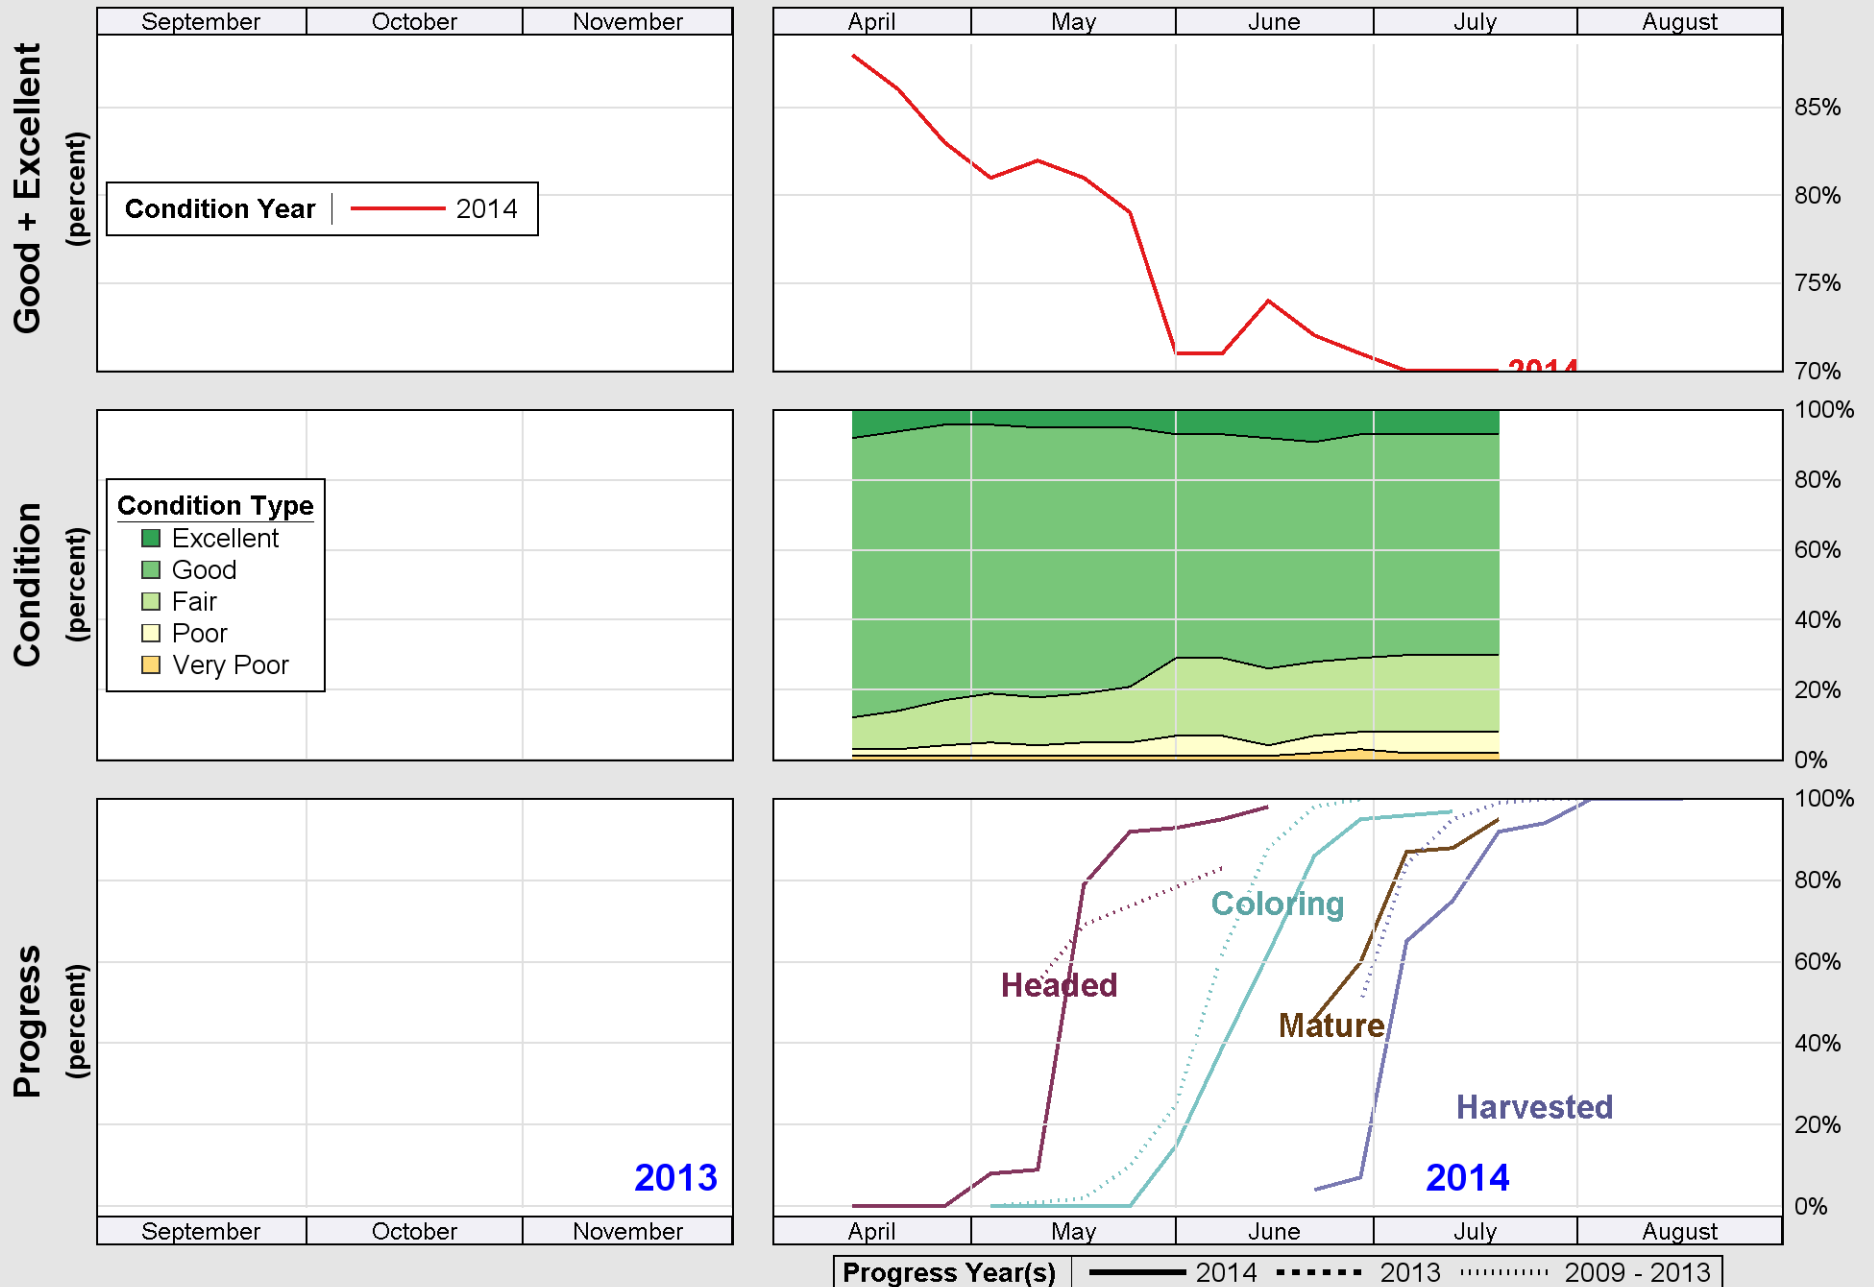

Source: National Agricultural Statistics Service (NASS), Crop Progress Report

Source: National Agricultural Statistics Service (NASS), Crop Progress Report

Source: National Agricultural Statistics Service (NASS), Crop Progress Report

Crop Progress and Condition: Soybeans in Delaware , 2014

Source: National Agricultural Statistics Service (NASS), Crop Progress Report

Source: National Agricultural Statistics Service (NASS), Crop Progress Report