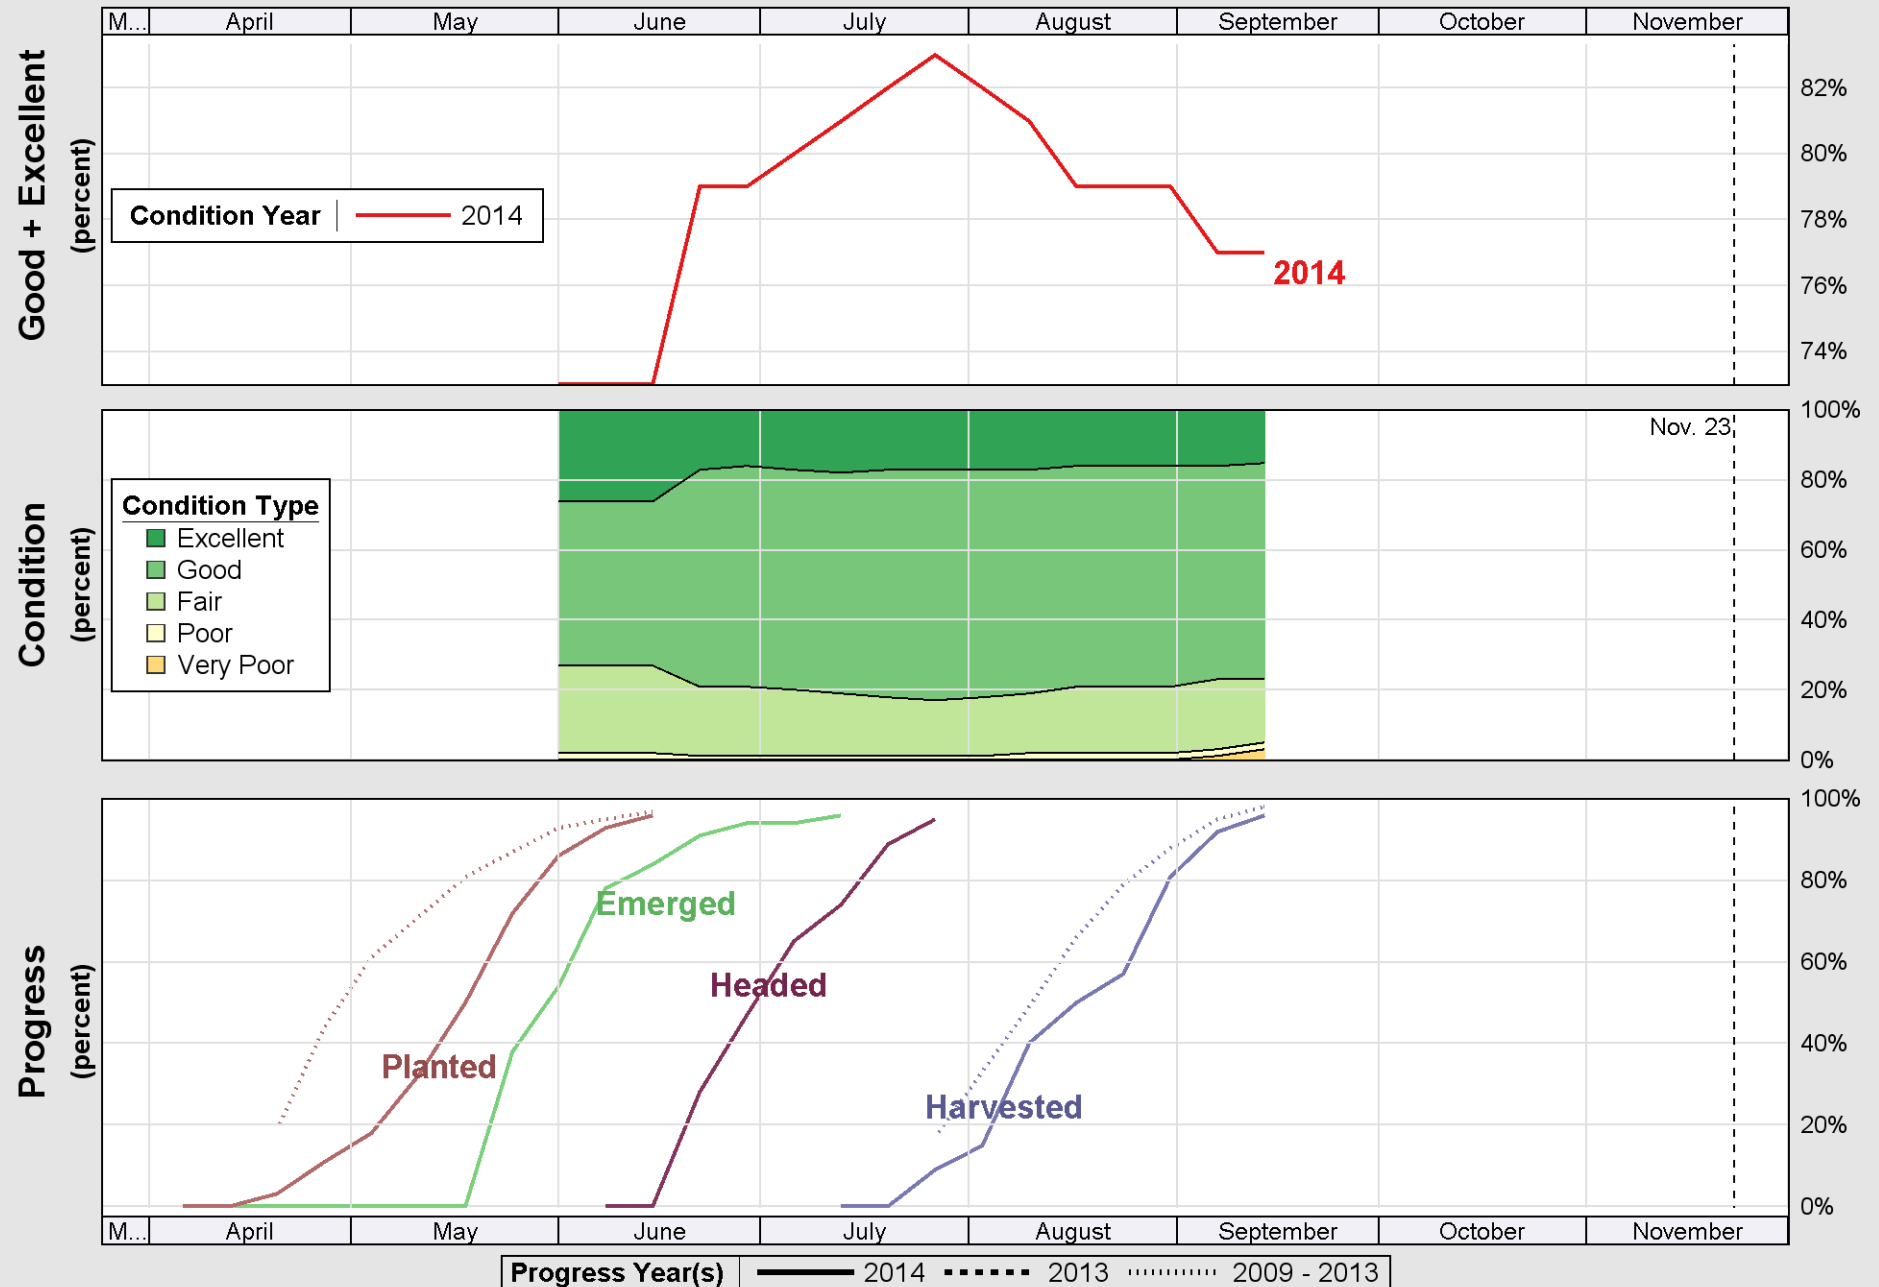

Source: National Agricultural Statistics Service (NASS), Crop Progress Report

Source: National Agricultural Statistics Service (NASS), Crop Progress Report

Source: National Agricultural Statistics Service (NASS), Crop Progress Report

Source: National Agricultural Statistics Service (NASS), Crop Progress Report

Crop Progress and Condition: Soybeans in New York , 2014

Source: National Agricultural Statistics Service (NASS), Crop Progress Report

Source: National Agricultural Statistics Service (NASS), Crop Progress Report