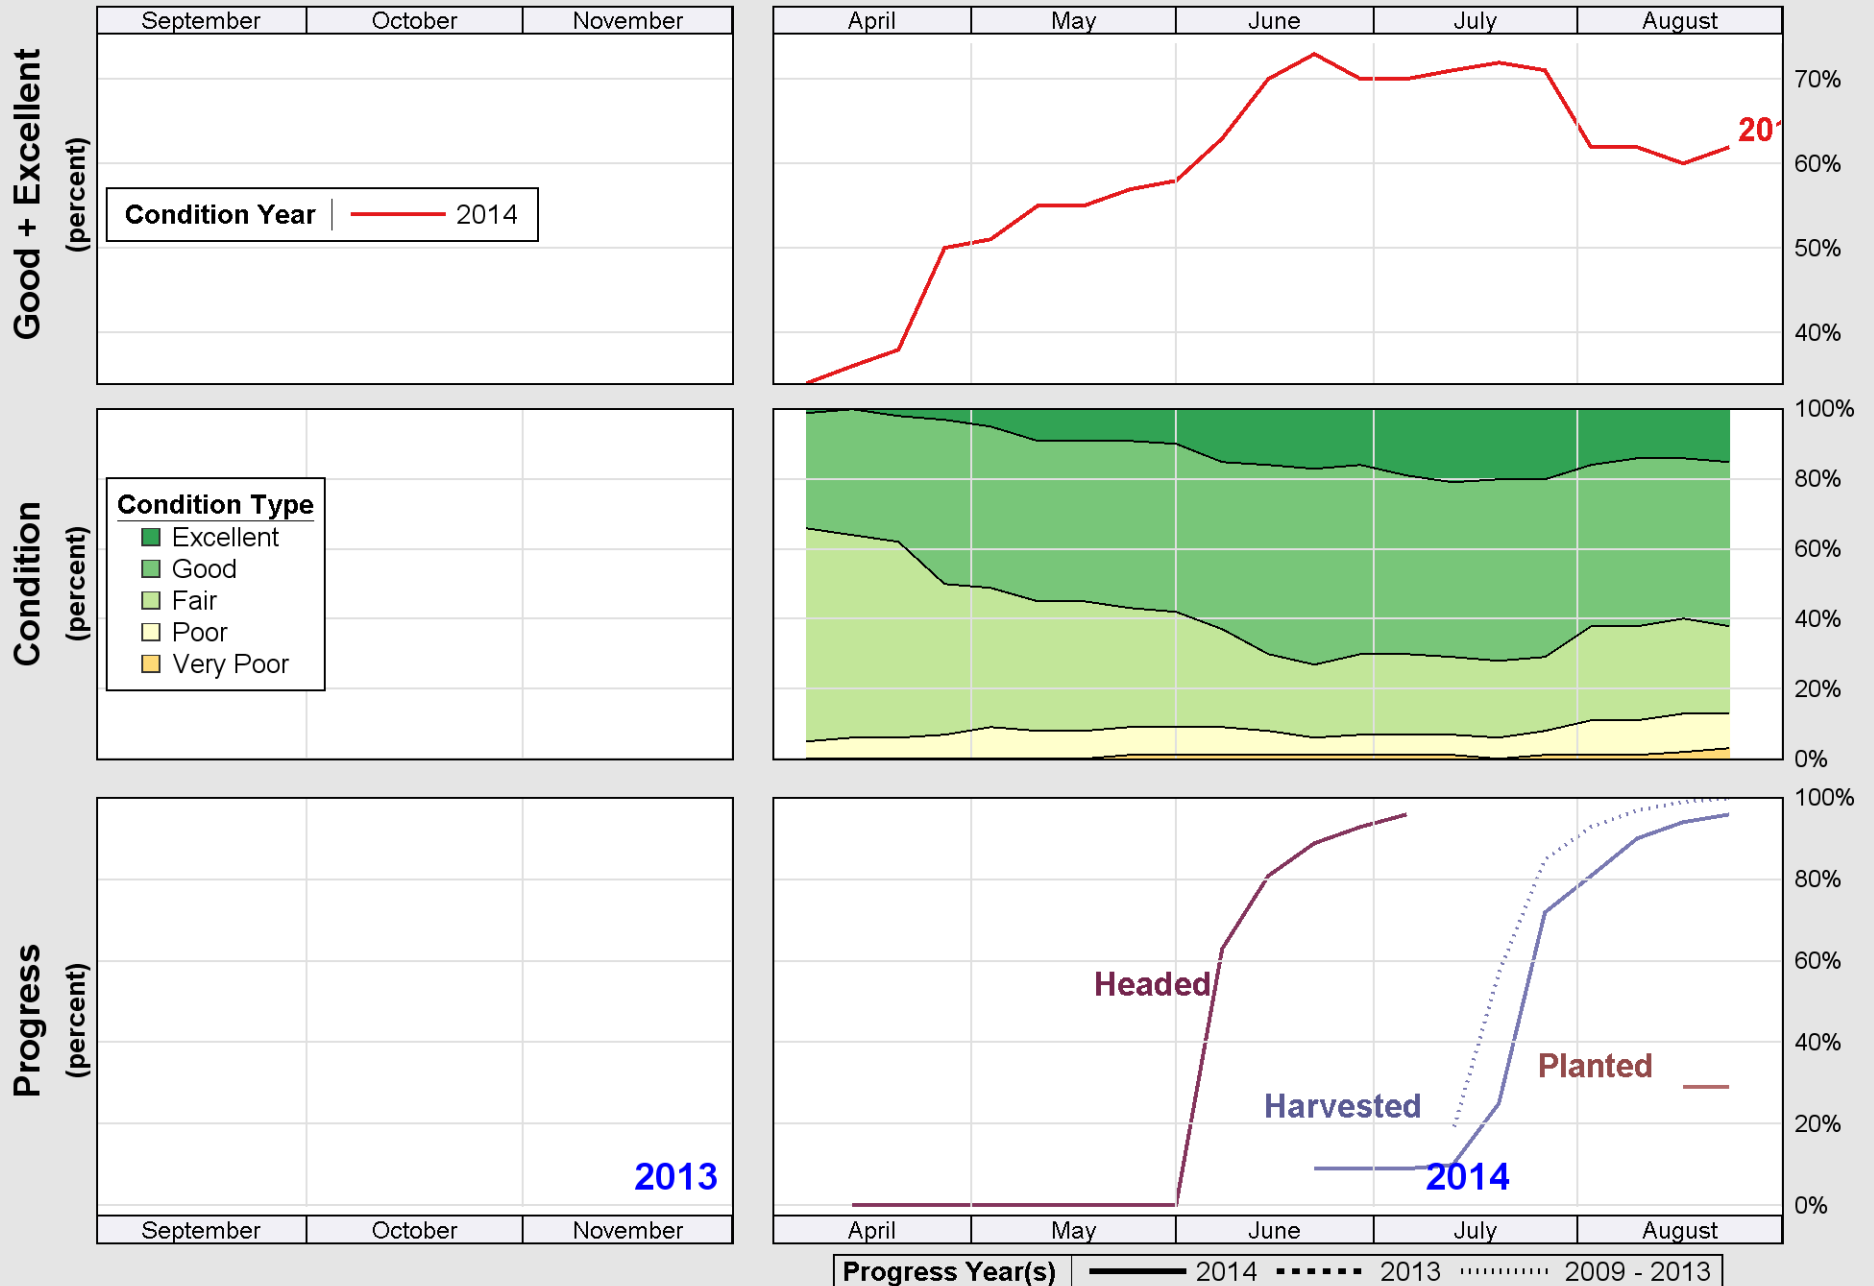

Source: National Agricultural Statistics Service (NASS), Crop Progress Report

Source: National Agricultural Statistics Service (NASS), Crop Progress Report

Source: National Agricultural Statistics Service (NASS), Crop Progress Report

Source: National Agricultural Statistics Service (NASS), Crop Progress Report

Crop Progress and Condition: Soybeans in New York , 2014

Source: National Agricultural Statistics Service (NASS), Crop Progress Report

Source: National Agricultural Statistics Service (NASS), Crop Progress Report