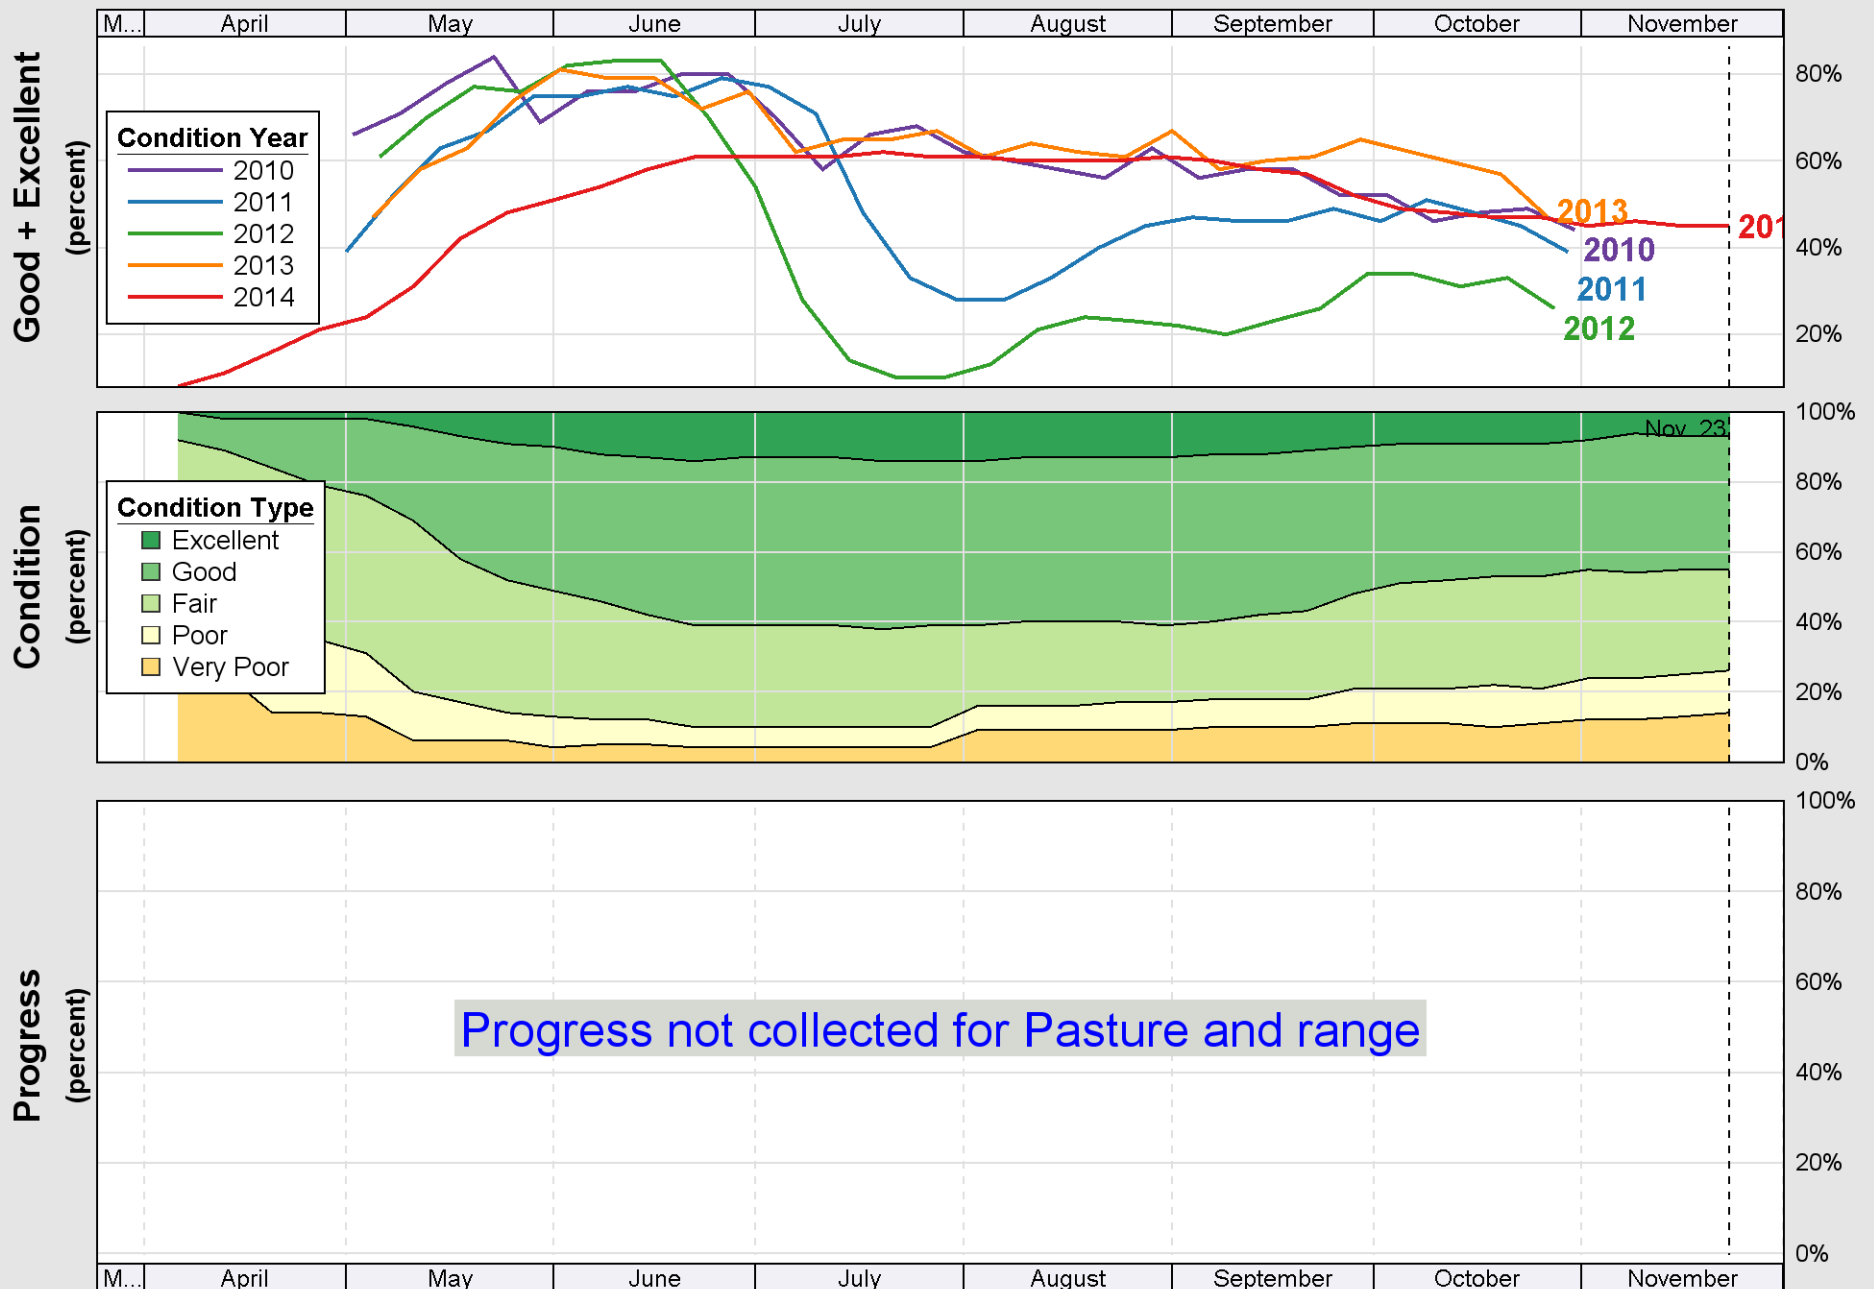

Source: National Agricultural Statistics Service (NASS), Crop Progress Report

Source: National Agricultural Statistics Service (NASS), Crop Progress Report

Source: National Agricultural Statistics Service (NASS), Crop Progress Report

Source: National Agricultural Statistics Service (NASS), Crop Progress Report

Crop Progress and Condition: Soybeans in New York , 2014

Source: National Agricultural Statistics Service (NASS), Crop Progress Report

Source: National Agricultural Statistics Service (NASS), Crop Progress Report