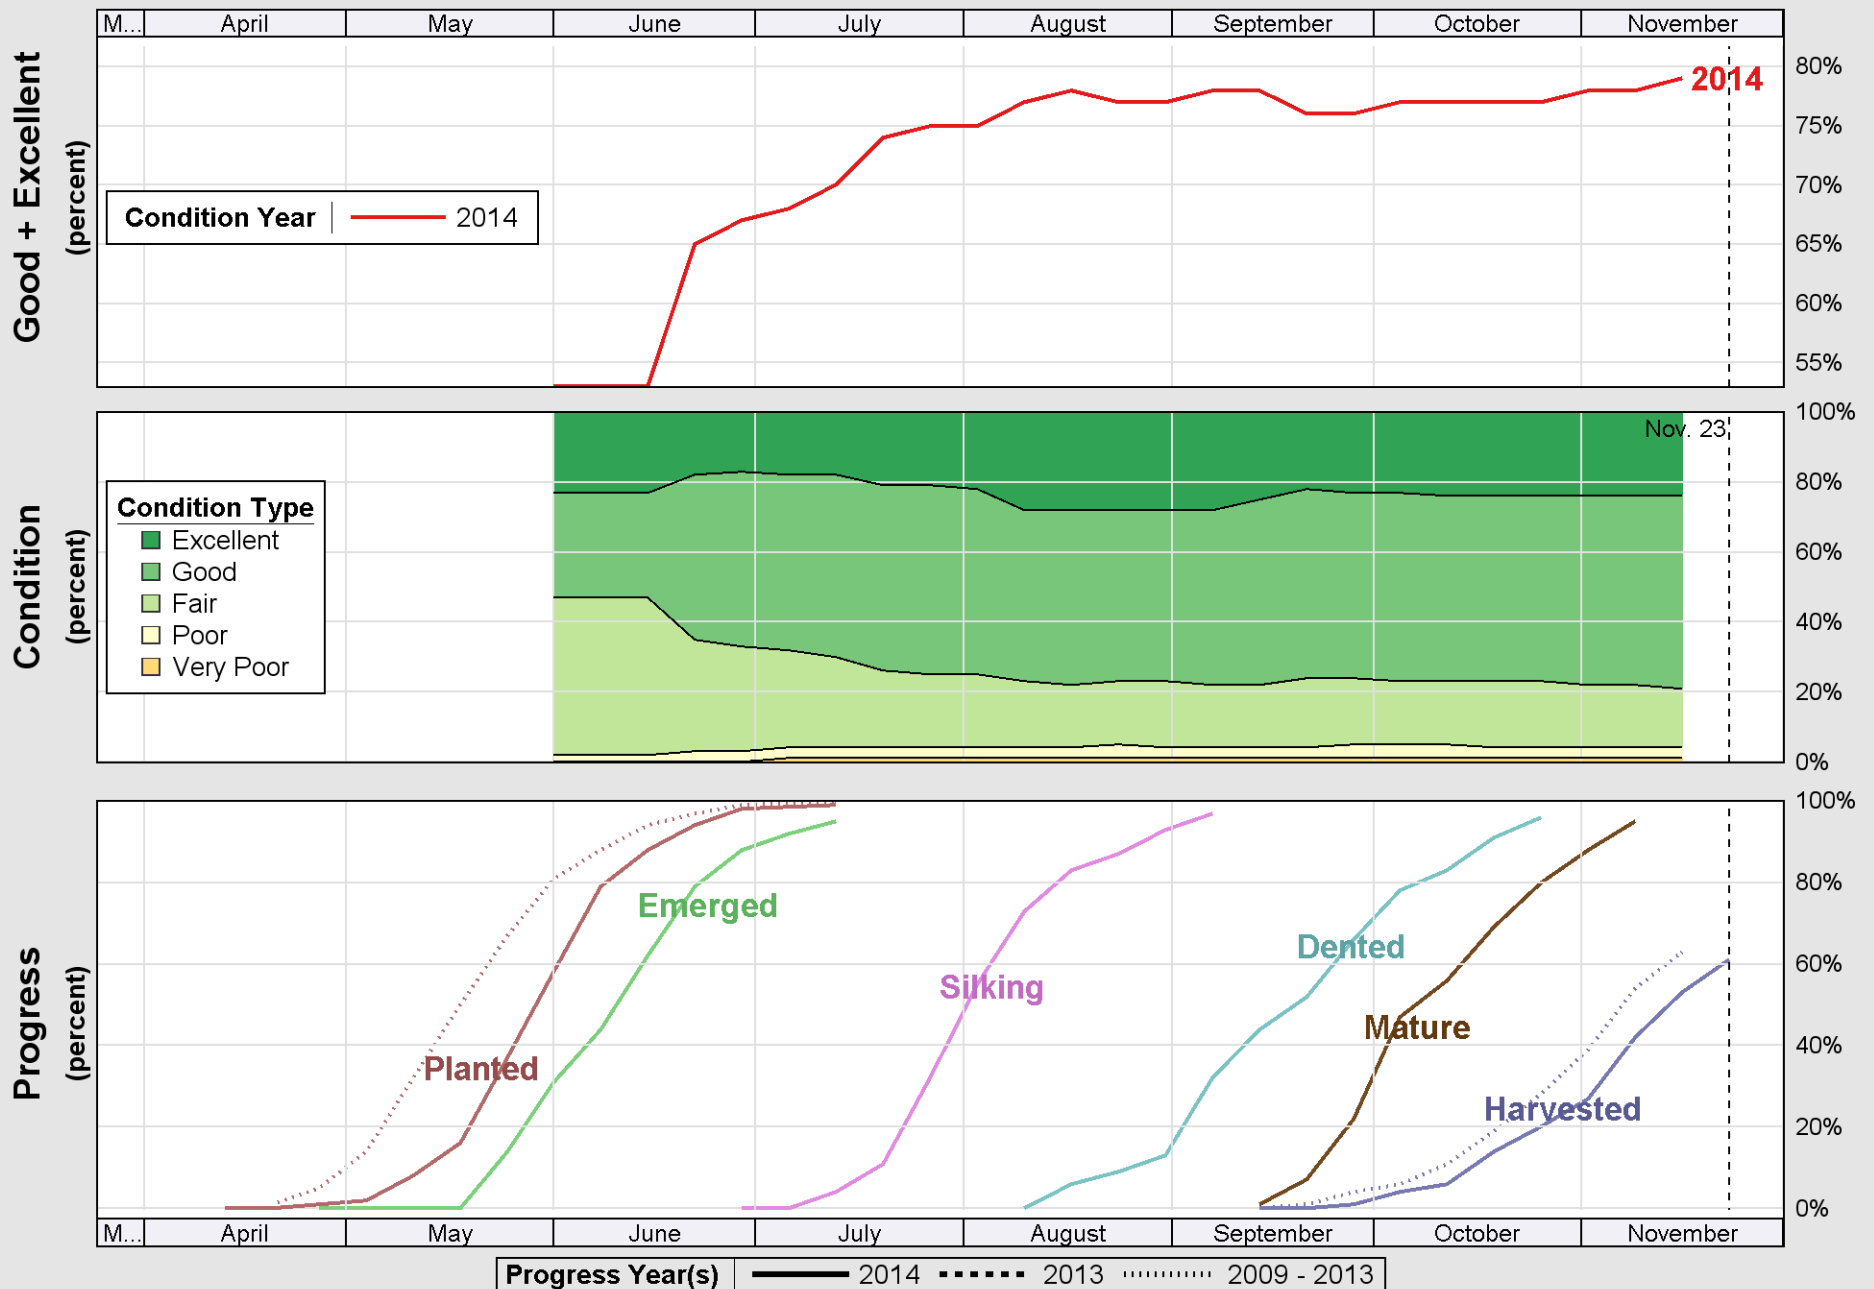

Source: National Agricultural Statistics Service (NASS), Crop Progress Report

Source: National Agricultural Statistics Service (NASS), Crop Progress Report

Source: National Agricultural Statistics Service (NASS), Crop Progress Report

Source: National Agricultural Statistics Service (NASS), Crop Progress Report

Crop Progress and Condition: Soybeans in New York , 2014

Source: National Agricultural Statistics Service (NASS), Crop Progress Report

Source: National Agricultural Statistics Service (NASS), Crop Progress Report