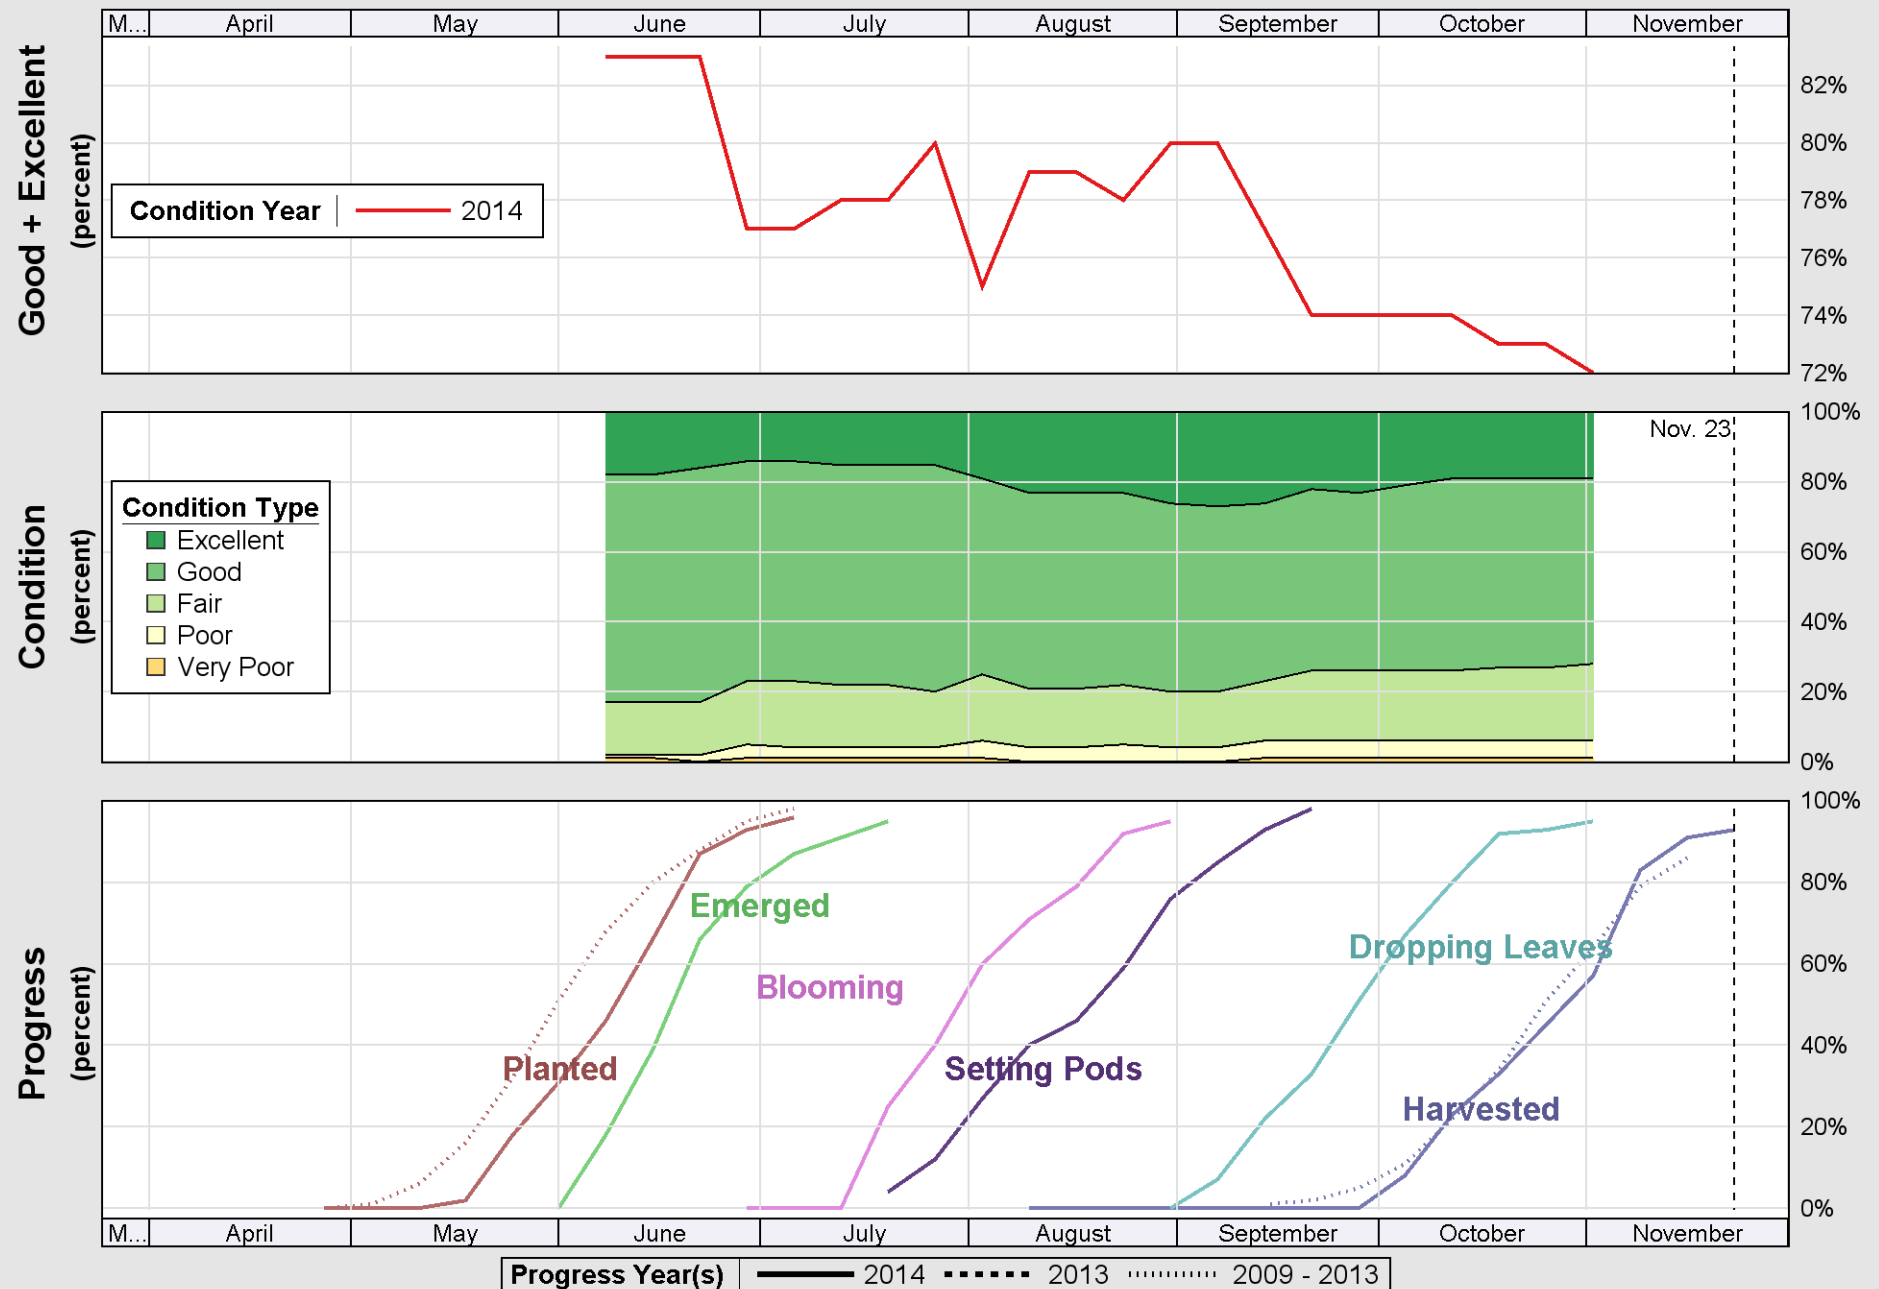

Source: National Agricultural Statistics Service (NASS), Crop Progress Report

Source: National Agricultural Statistics Service (NASS), Crop Progress Report

Source: National Agricultural Statistics Service (NASS), Crop Progress Report

Source: National Agricultural Statistics Service (NASS), Crop Progress Report

Crop Progress and Condition: Soybeans in New York , 2014

Source: National Agricultural Statistics Service (NASS), Crop Progress Report

Source: National Agricultural Statistics Service (NASS), Crop Progress Report