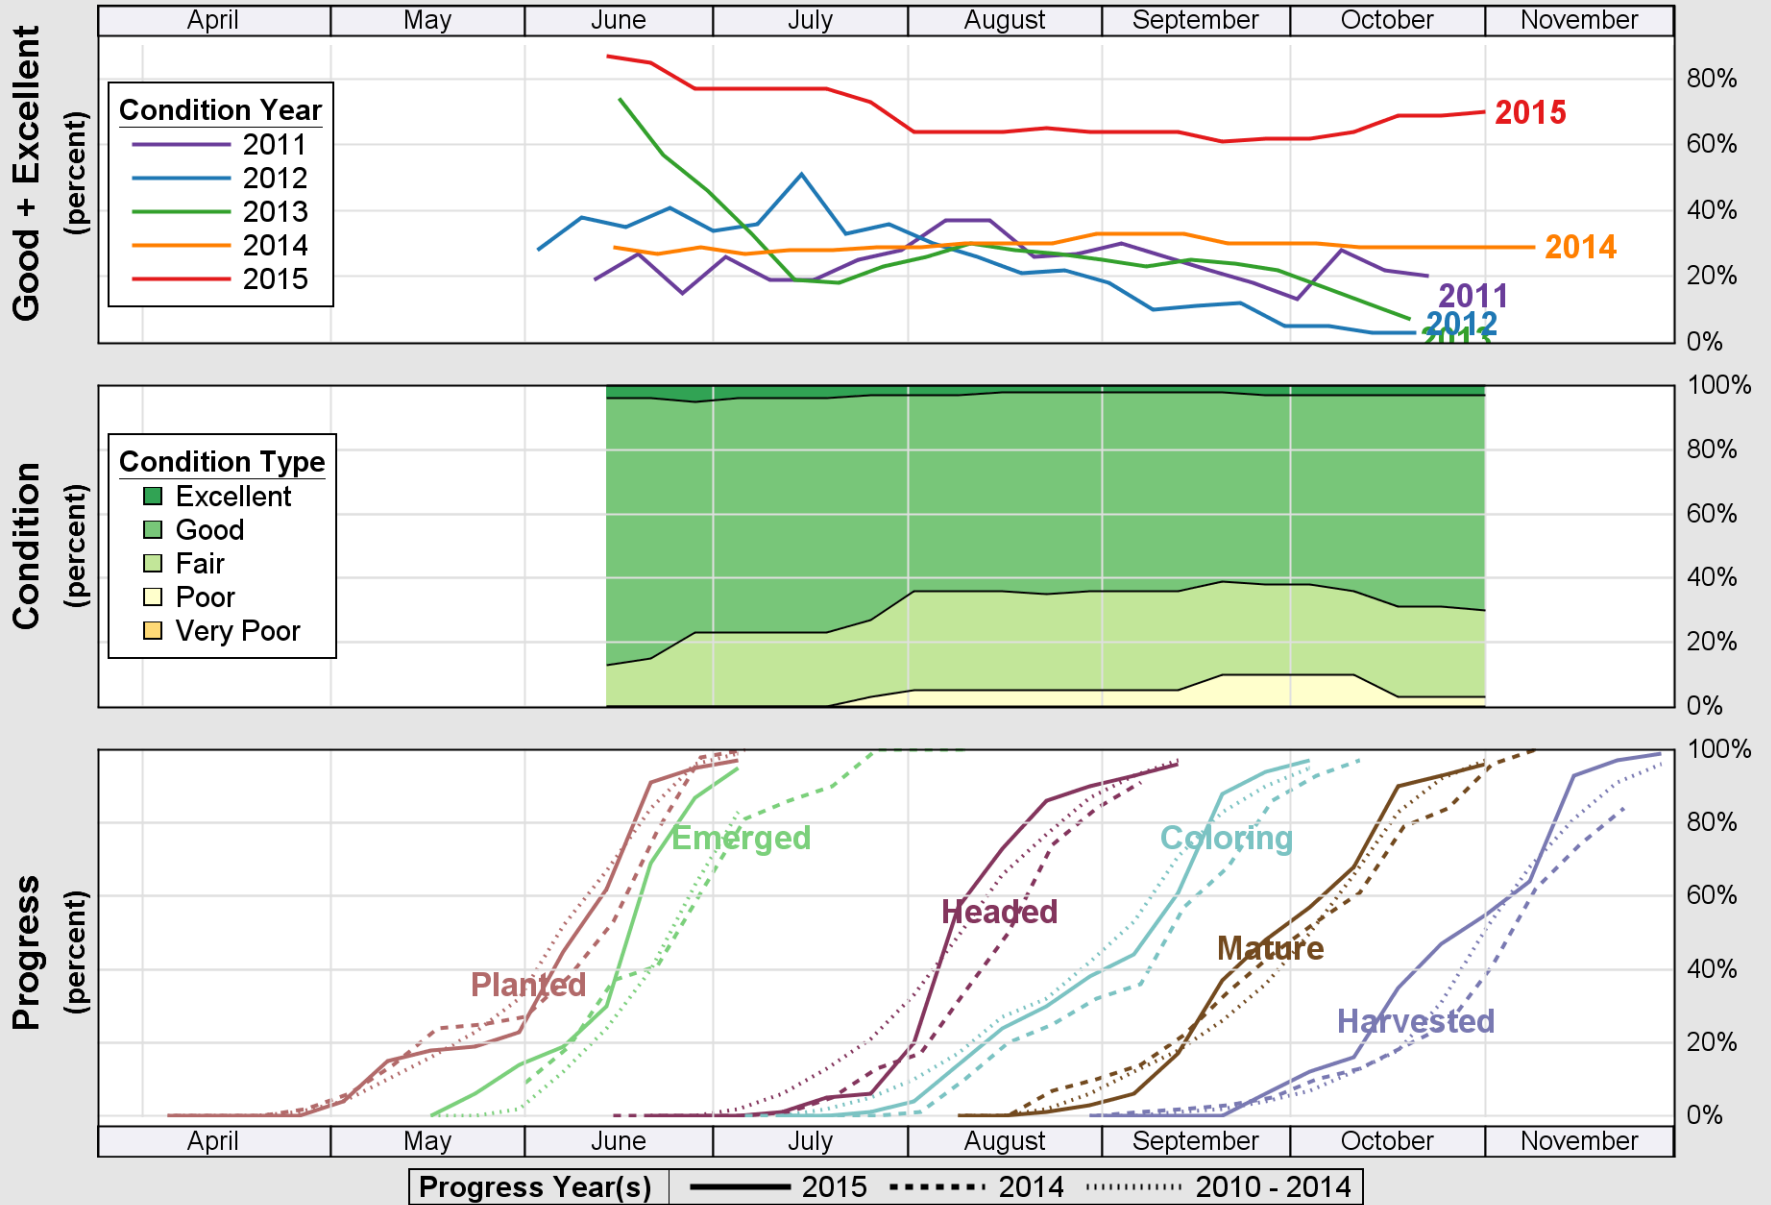

USDA

Crop Progress and Condition: Barley in Colorado , 2015

NASS

Source: National Agricultural Statistics Service (NASS), Crop Progress Report

USDA

Crop Progress and Condition: Corn in Colorado , 2015

NASS

Source: National Agricultural Statistics Service (NASS), Crop Progress Report

USDA

Crop Progress and Condition: Pasture and Range in Colorado , 2015

NASS

Source: National Agricultural Statistics Service (NASS), Crop Progress Report

USDA

Crop Progress and Condition: Sorghum in Colorado , 2015

NASS

Source: National Agricultural Statistics Service (NASS), Crop Progress Report

USDA

Crop Progress and Condition: Spring Wheat in Colorado , 2015

NASS

Source: National Agricultural Statistics Service (NASS), Crop Progress Report