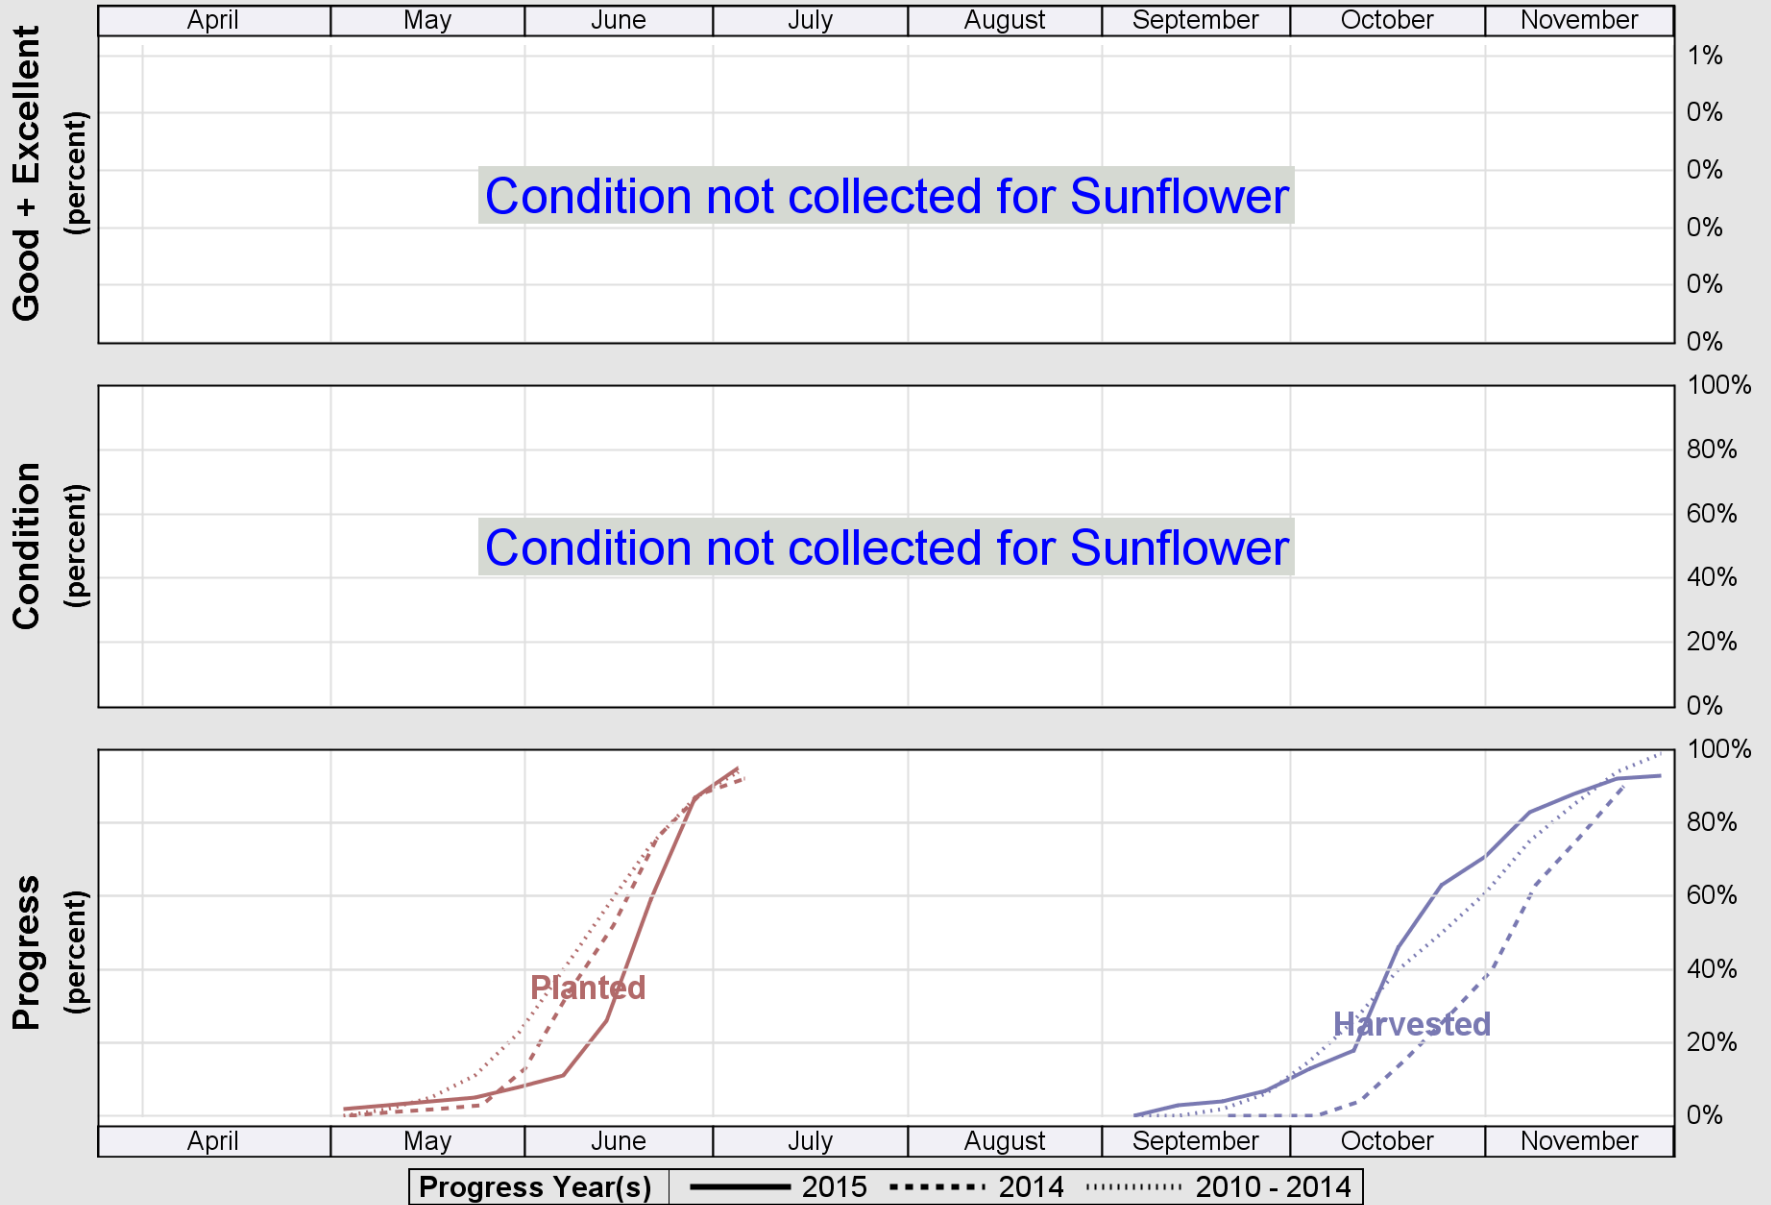

USDA

Crop Progress and Condition: Sunflower in Colorado , 2015

NASS

Source: National Agricultural Statistics Service (NASS), Crop Progress Report