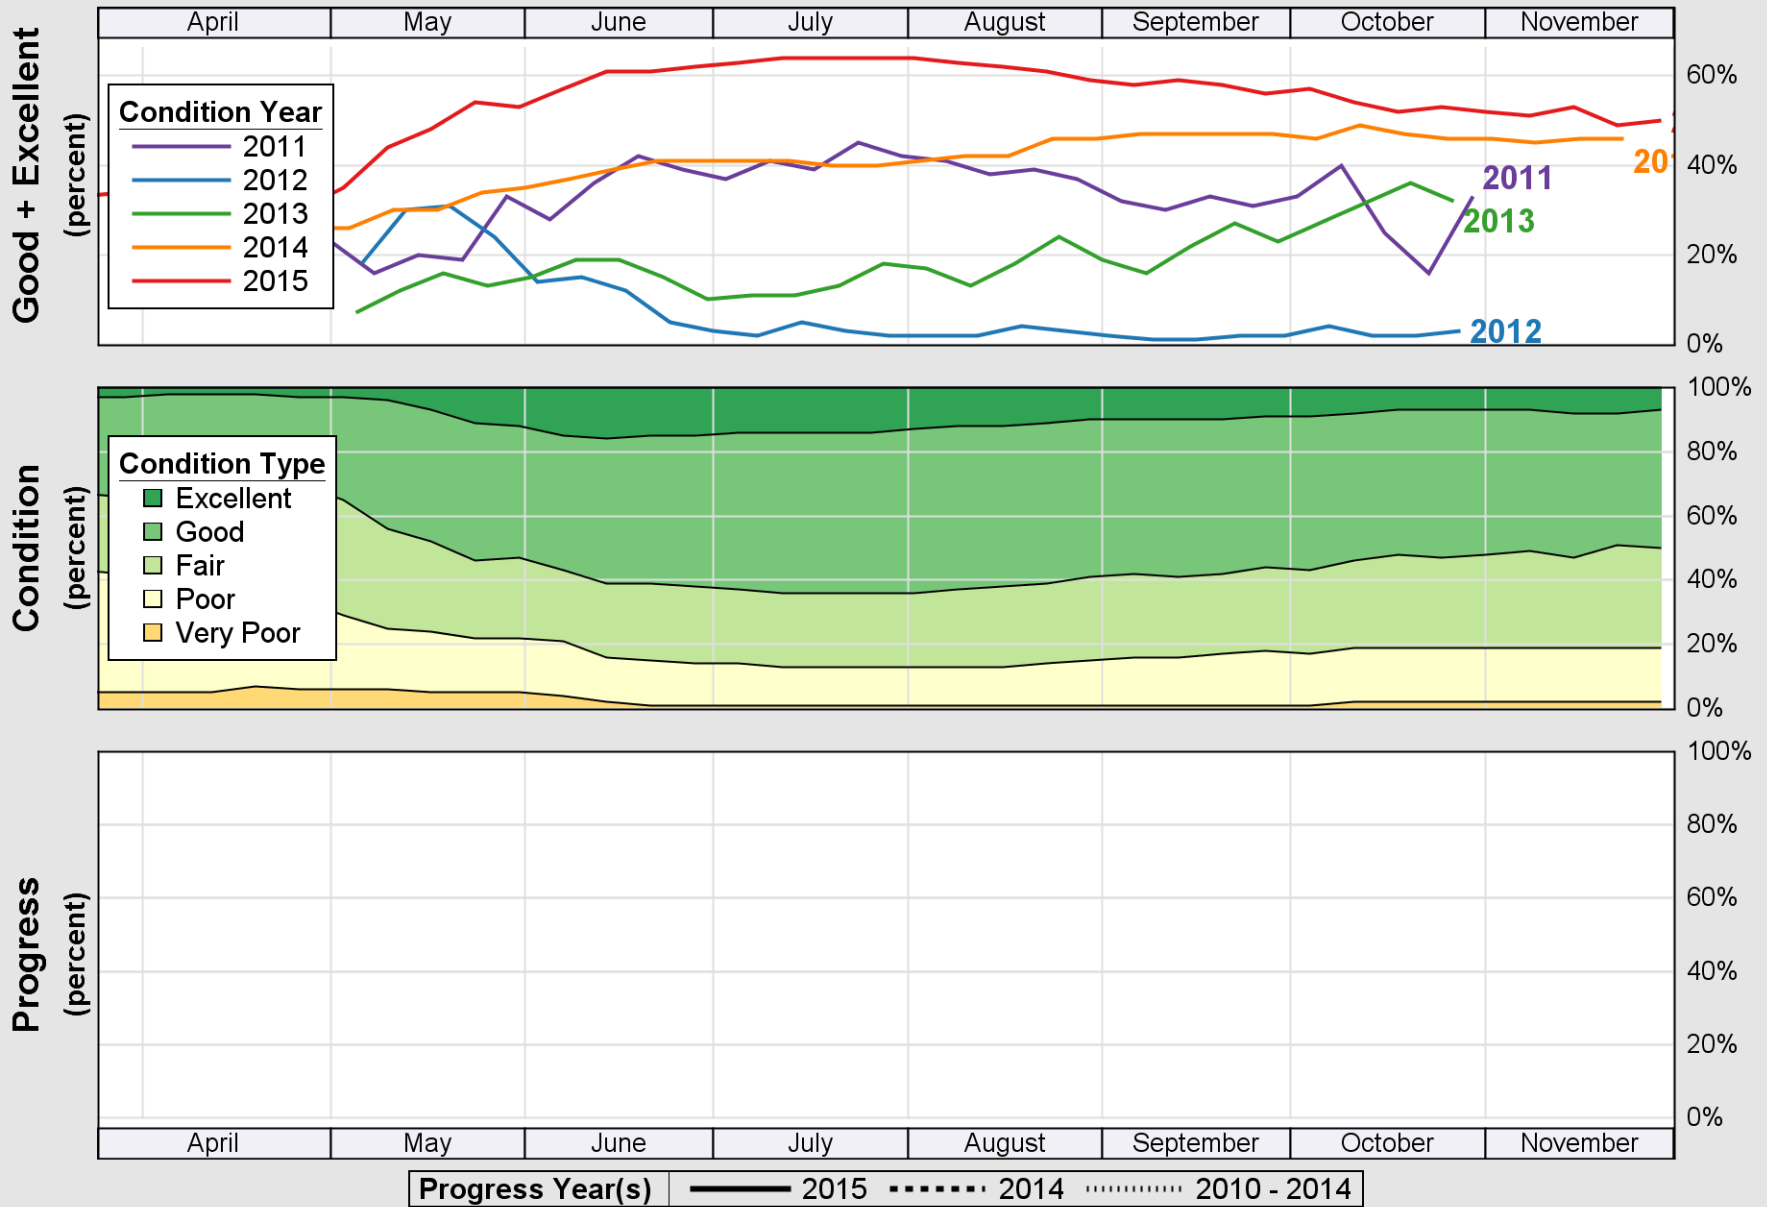

USDA

Crop Progress and Condition: Barley in Colorado , 2015

NASS

Source: National Agricultural Statistics Service (NASS), Crop Progress Report

USDA

Crop Progress and Condition: Corn in Colorado , 2015

NASS

Source: National Agricultural Statistics Service (NASS), Crop Progress Report

USDA

Crop Progress and Condition: Pasture and Range in Colorado , 2015

NASS

Source: National Agricultural Statistics Service (NASS), Crop Progress Report

USDA

Crop Progress and Condition: Sorghum in Colorado , 2015

NASS

Source: National Agricultural Statistics Service (NASS), Crop Progress Report

USDA

Crop Progress and Condition: Spring Wheat in Colorado , 2015

NASS

Source: National Agricultural Statistics Service (NASS), Crop Progress Report