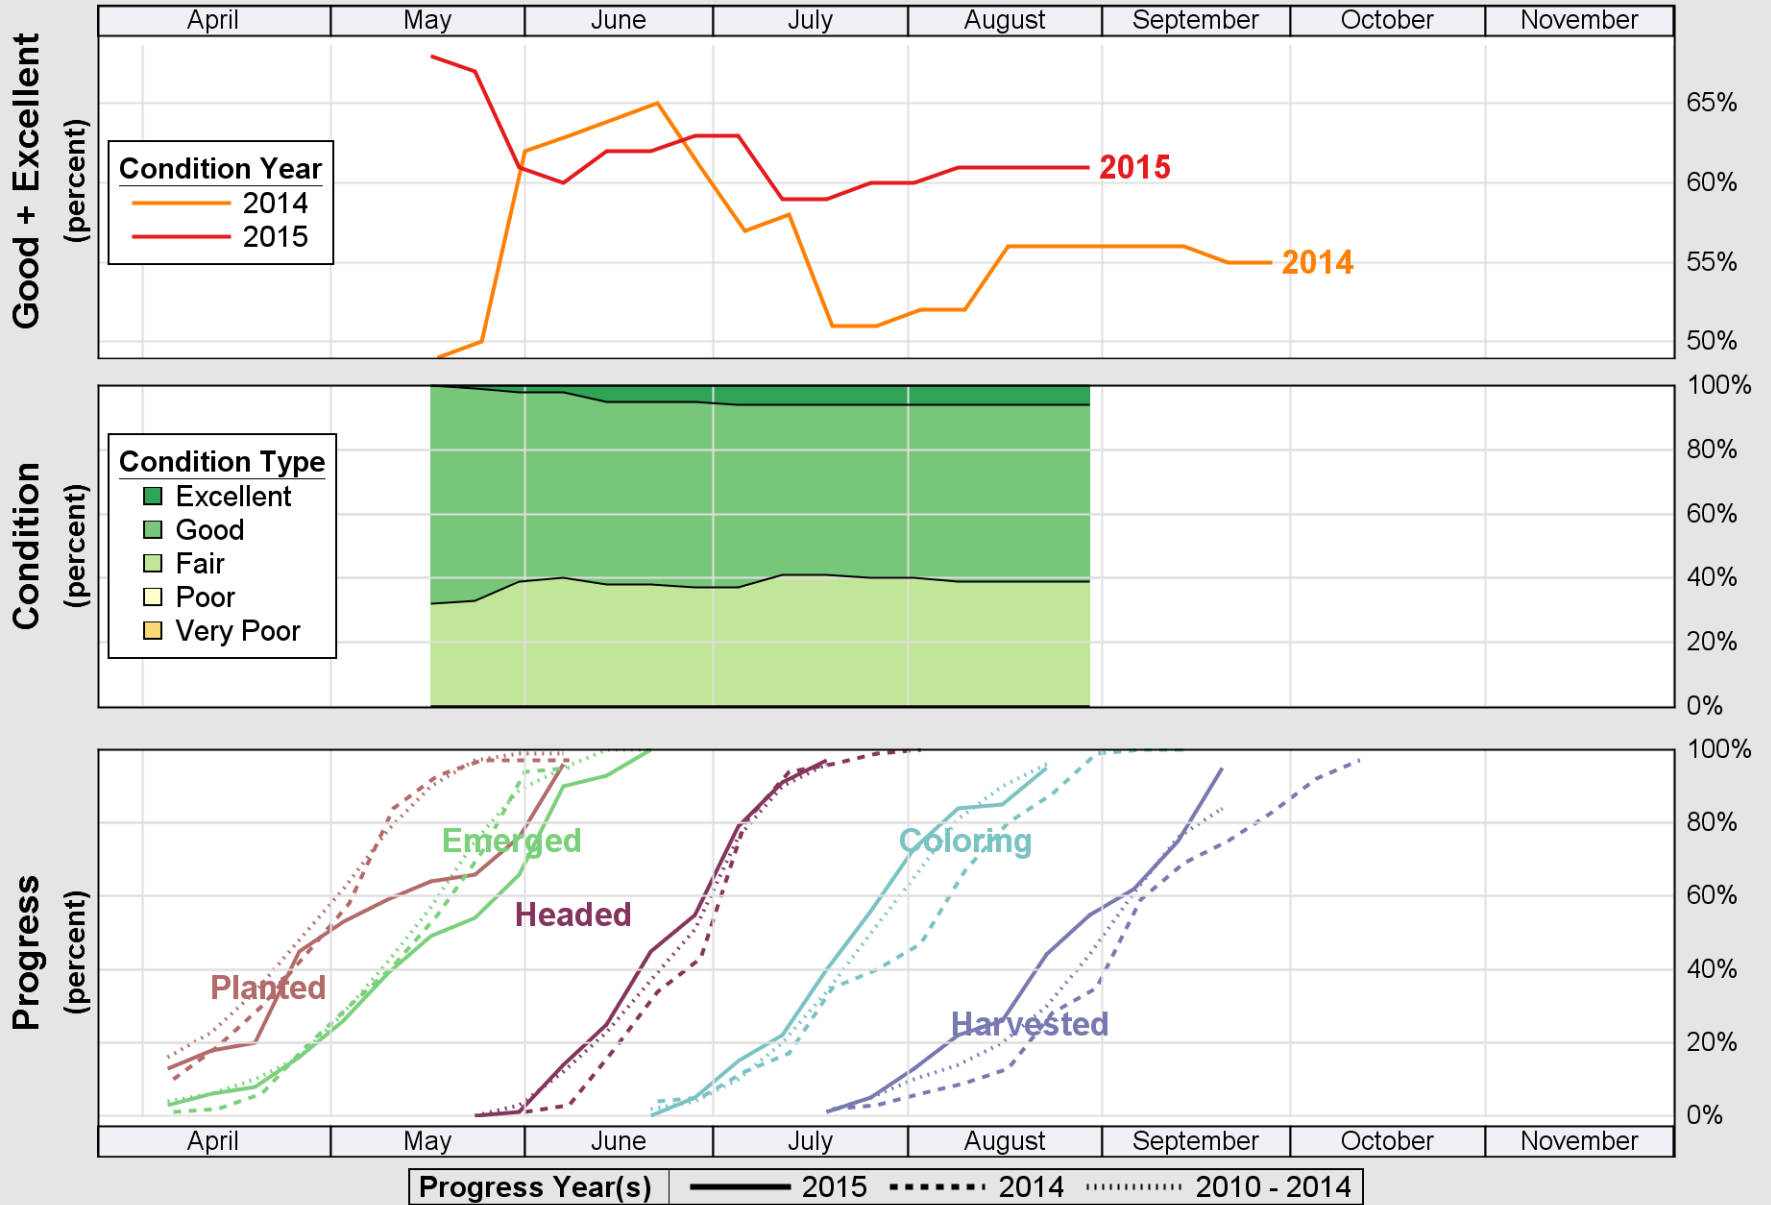

NASS

Source: National Agricultural Statistics Service (NASS), Crop Progress Report

USDA

Crop Progress and Condition: Spring Wheat in Colorado , 2015

NASS

Source: National Agricultural Statistics Service (NASS), Crop Progress Report

USDA

Crop Progress and Condition: Sugar Beets in Colorado , 2015

NASS

Source: National Agricultural Statistics Service (NASS), Crop Progress Report

USDA

Crop Progress and Condition: Sunflower in Colorado , 2015