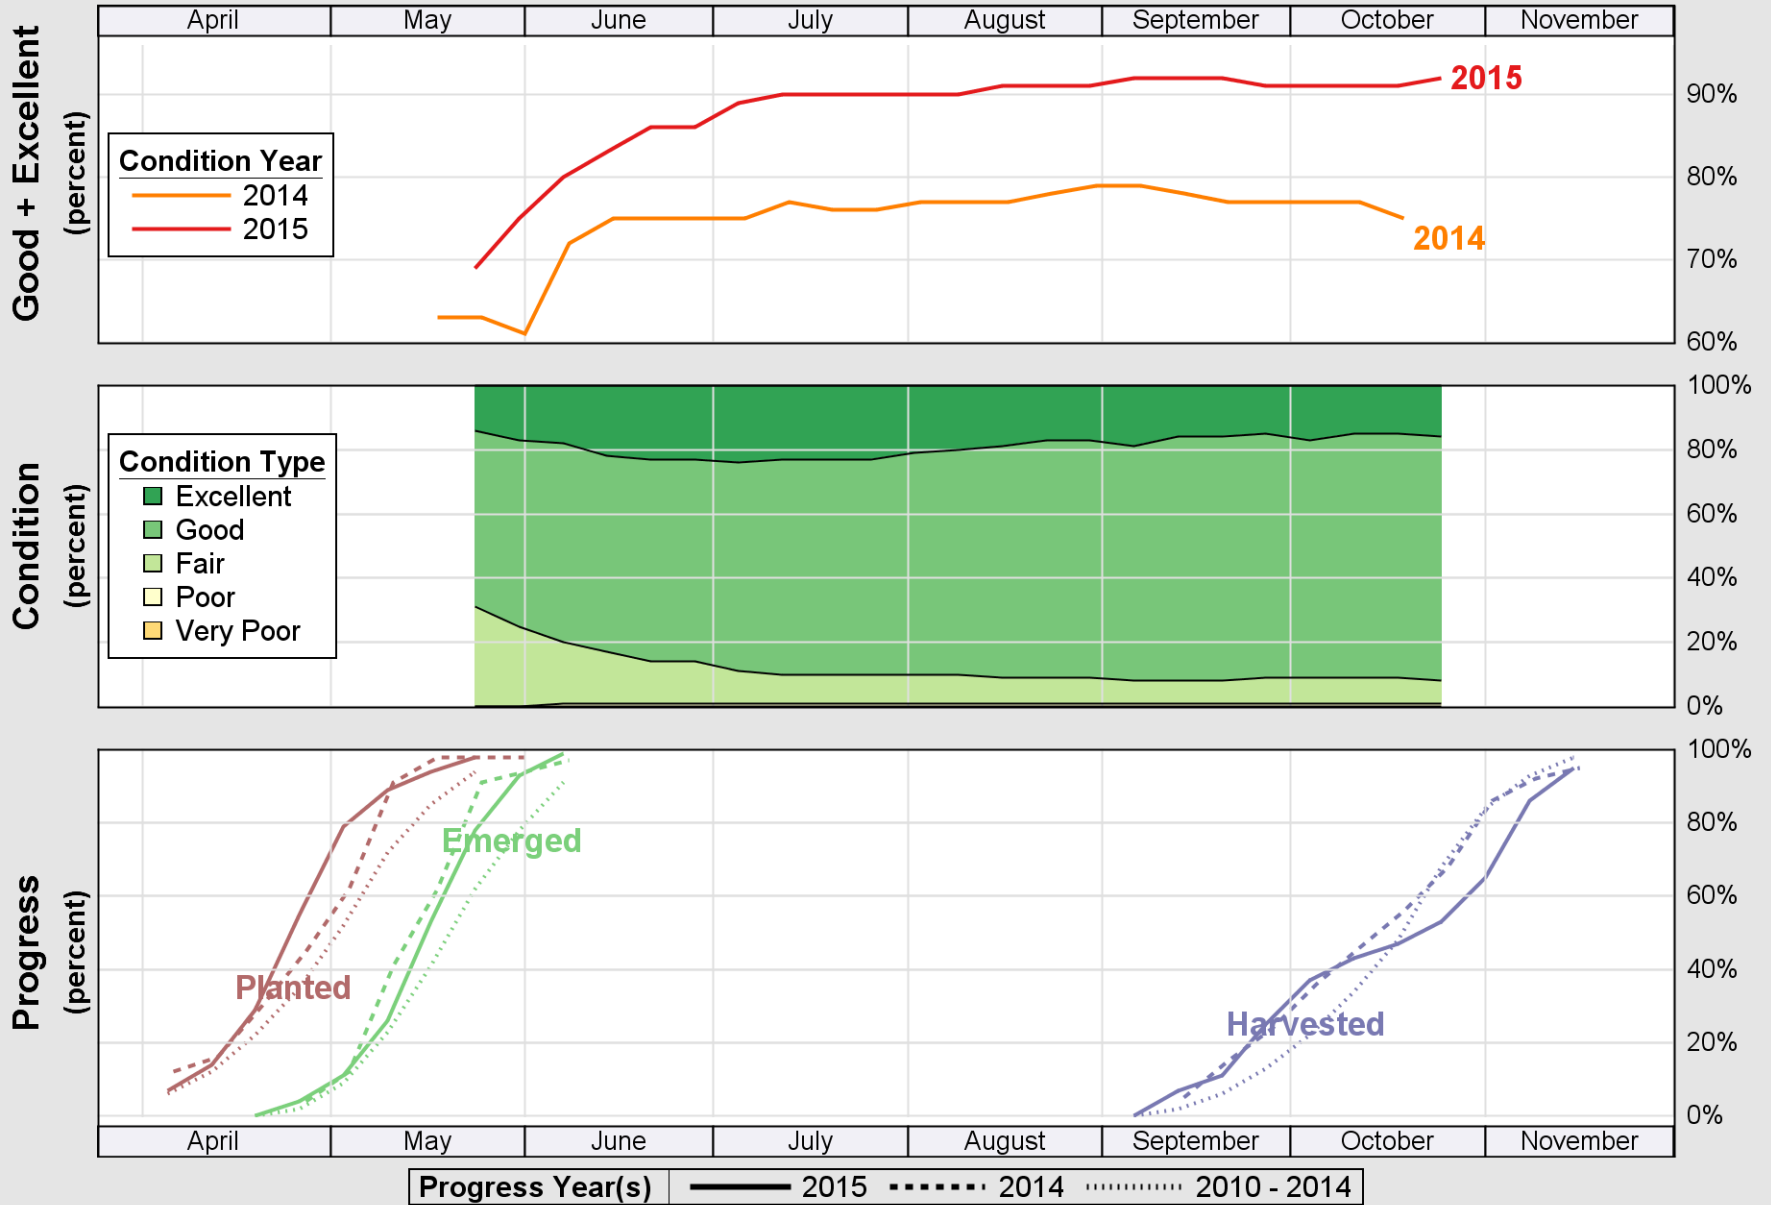

NASS

Source: National Agricultural Statistics Service (NASS), Crop Progress Report

USDA

Crop Progress and Condition: Spring Wheat in Colorado , 2015

NASS

Source: National Agricultural Statistics Service (NASS), Crop Progress Report

USDA

Crop Progress and Condition: Sugar Beets in Colorado , 2015

NASS

Source: National Agricultural Statistics Service (NASS), Crop Progress Report

USDA

Crop Progress and Condition: Sunflower in Colorado , 2015