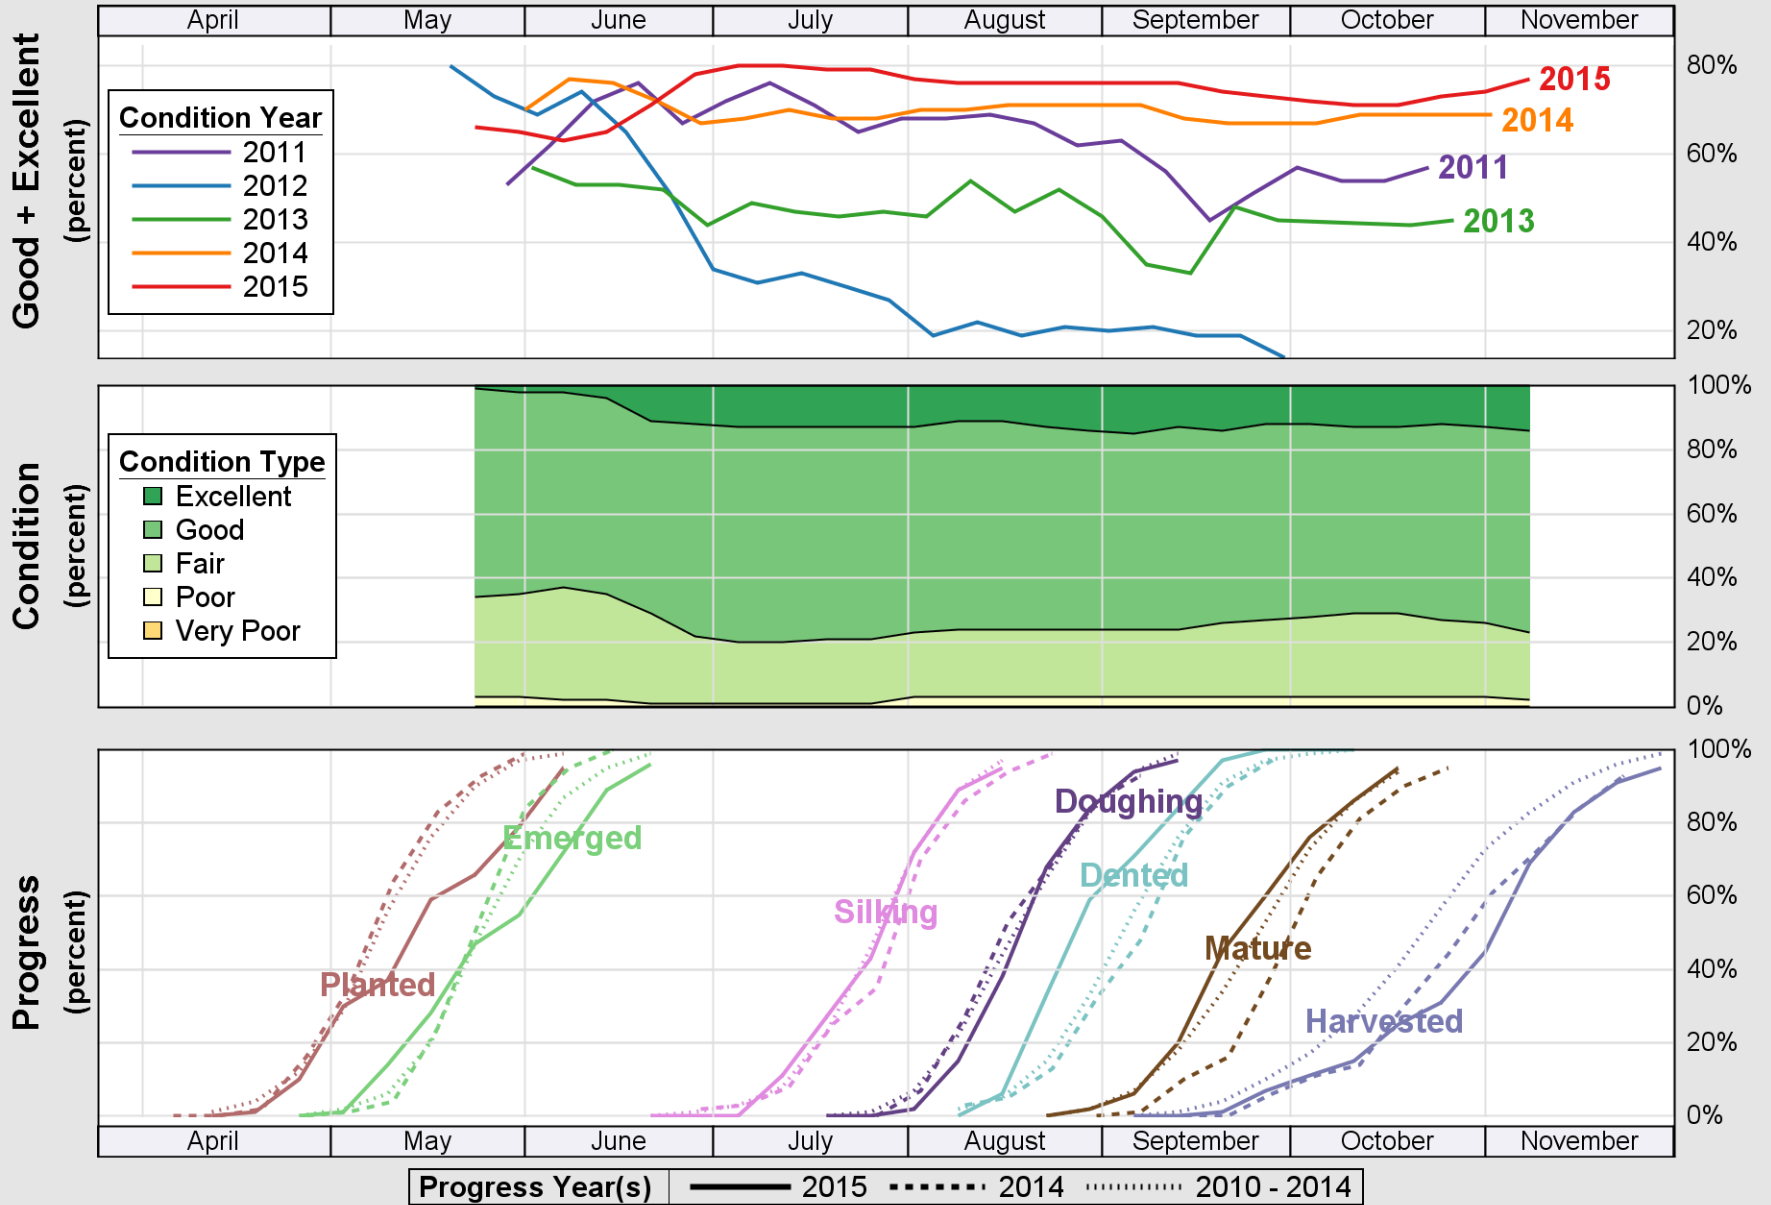

USDA

Crop Progress and Condition: Barley in Colorado , 2015

NASS

Source: National Agricultural Statistics Service (NASS), Crop Progress Report

USDA

Crop Progress and Condition: Corn in Colorado , 2015

NASS

Source: National Agricultural Statistics Service (NASS), Crop Progress Report

USDA

Crop Progress and Condition: Pasture and Range in Colorado , 2015

NASS

Source: National Agricultural Statistics Service (NASS), Crop Progress Report

USDA

Crop Progress and Condition: Sorghum in Colorado , 2015

NASS

Source: National Agricultural Statistics Service (NASS), Crop Progress Report

USDA

Crop Progress and Condition: Spring Wheat in Colorado , 2015

NASS

Source: National Agricultural Statistics Service (NASS), Crop Progress Report