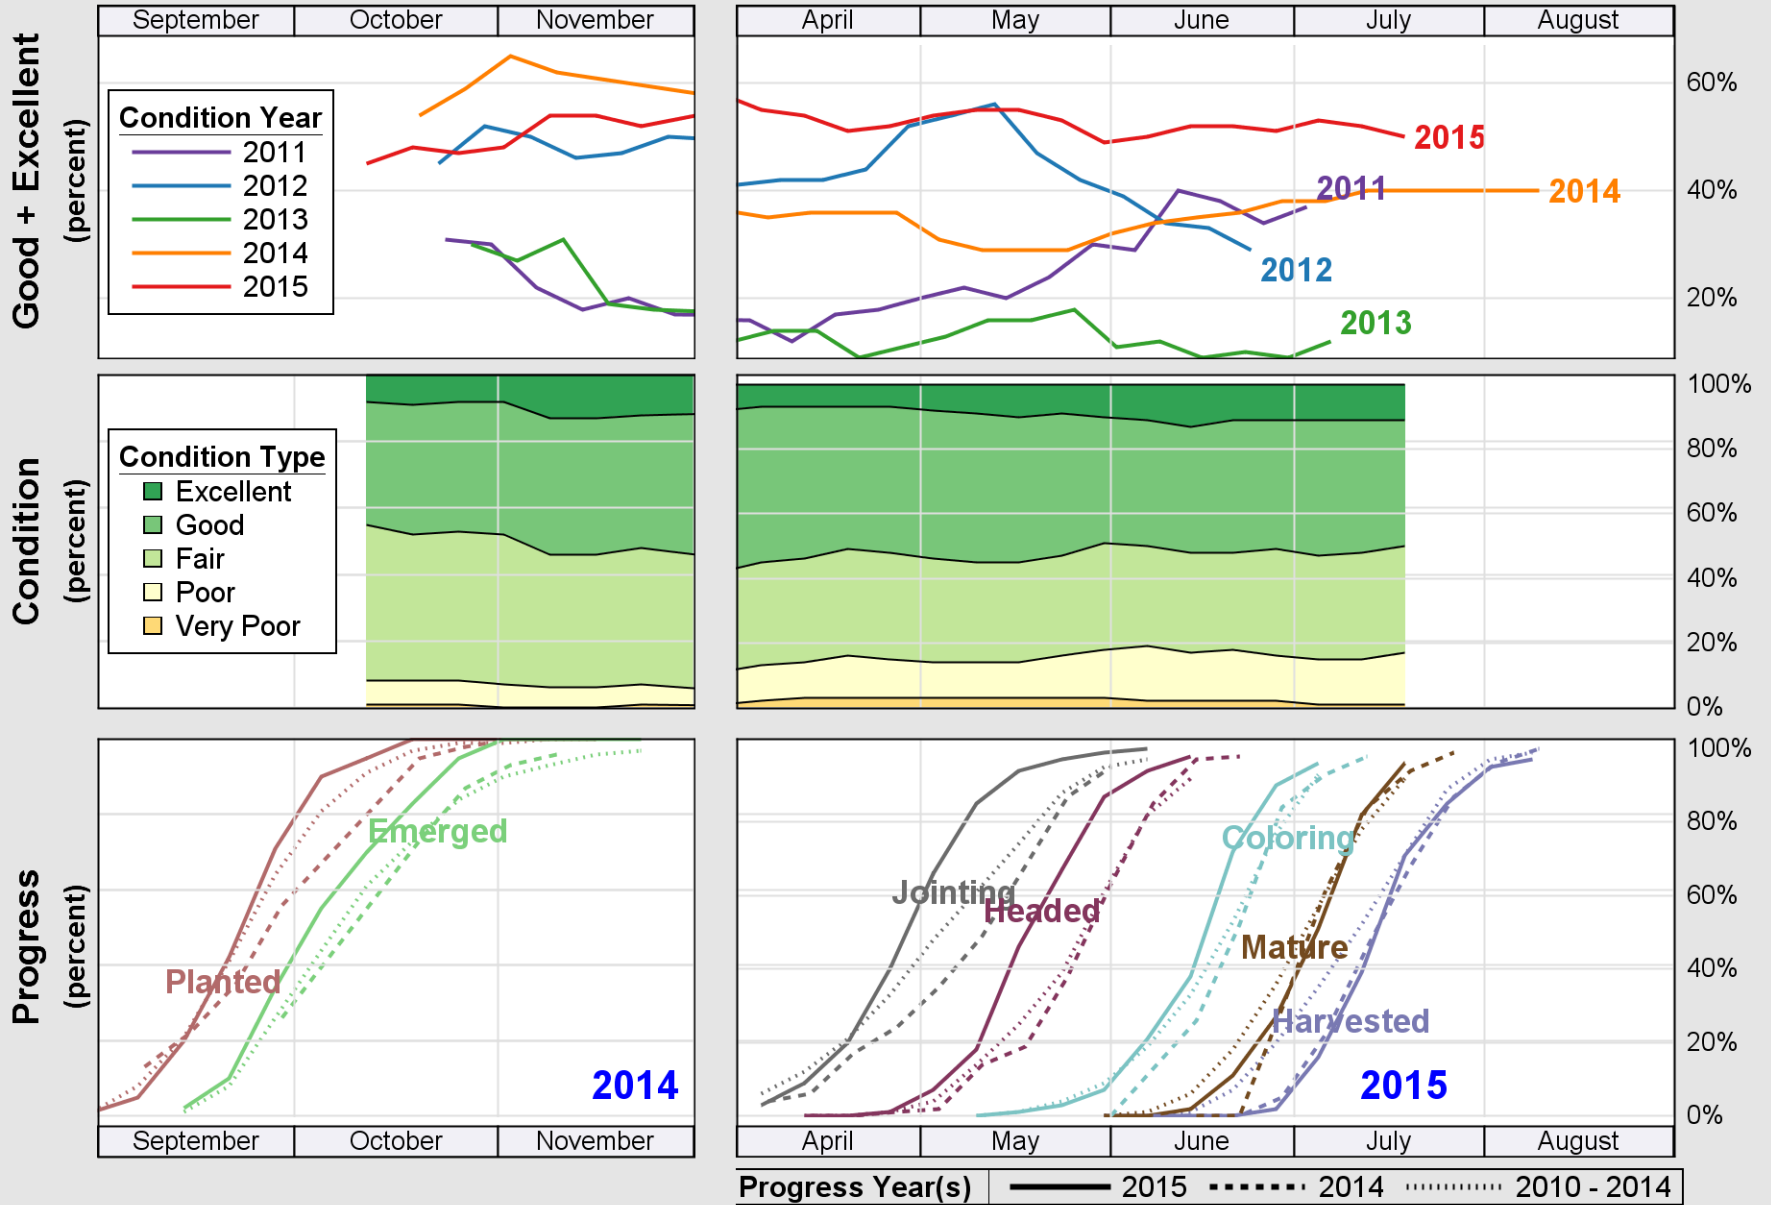

USDA

Crop Progress and Condition: Sugar Beets in Colorado , 2015

NASS

Source: National Agricultural Statistics Service (NASS), Crop Progress Report

USDA

Crop Progress and Condition: Sunflower in Colorado , 2015

NASS

Source: National Agricultural Statistics Service (NASS), Crop Progress Report

USDA

Crop Progress and Condition: Winter Wheat in Colorado , 2015

NASS

Source: National Agricultural Statistics Service (NASS), Crop Progress Report