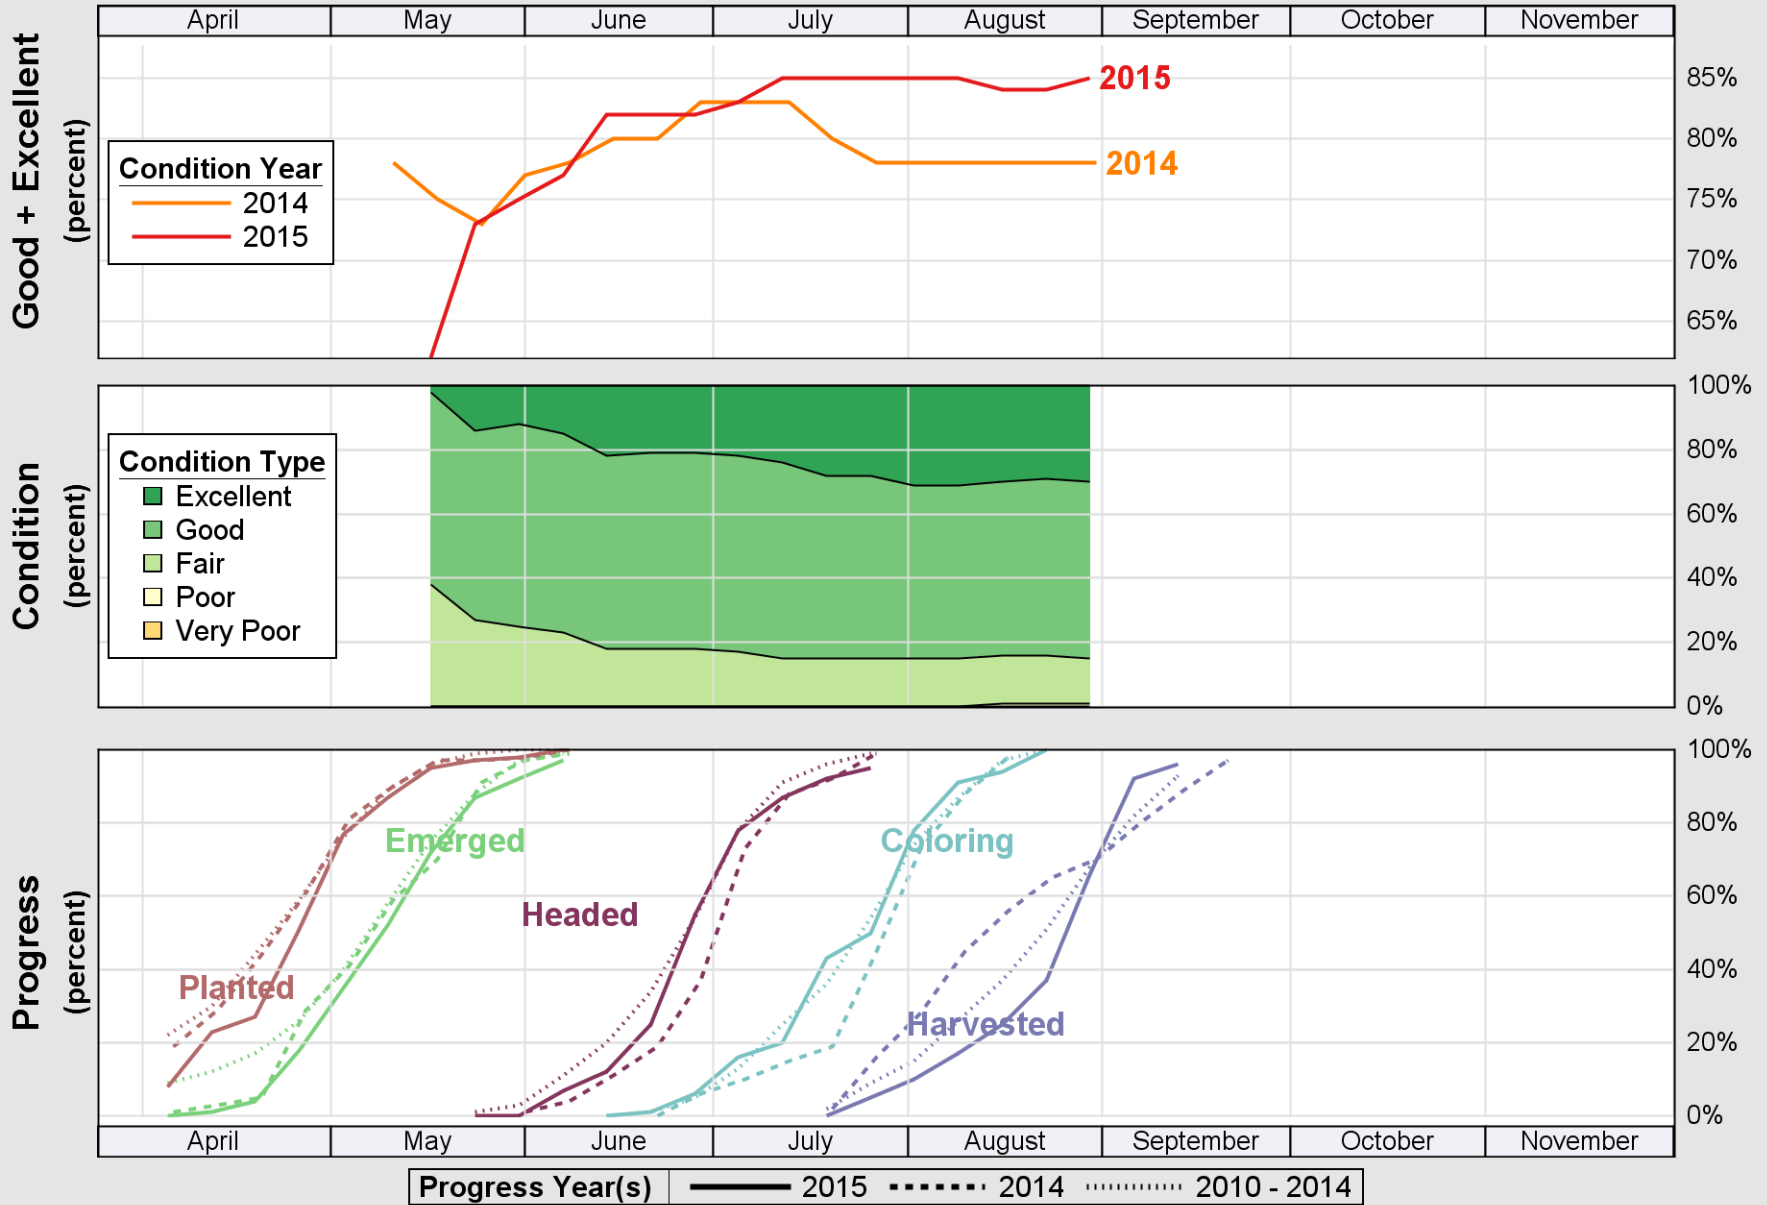

USDA

Crop Progress and Condition: Barley in Colorado , 2015

NASS

Source: National Agricultural Statistics Service (NASS), Crop Progress Report

USDA

Crop Progress and Condition: Corn in Colorado , 2015

NASS

Source: National Agricultural Statistics Service (NASS), Crop Progress Report

USDA

Crop Progress and Condition: Pasture and Range in Colorado , 2015

NASS

Source: National Agricultural Statistics Service (NASS), Crop Progress Report

USDA

Crop Progress and Condition: Sorghum in Colorado , 2015

NASS

Source: National Agricultural Statistics Service (NASS), Crop Progress Report

USDA

Crop Progress and Condition: Spring Wheat in Colorado , 2015

NASS

Source: National Agricultural Statistics Service (NASS), Crop Progress Report