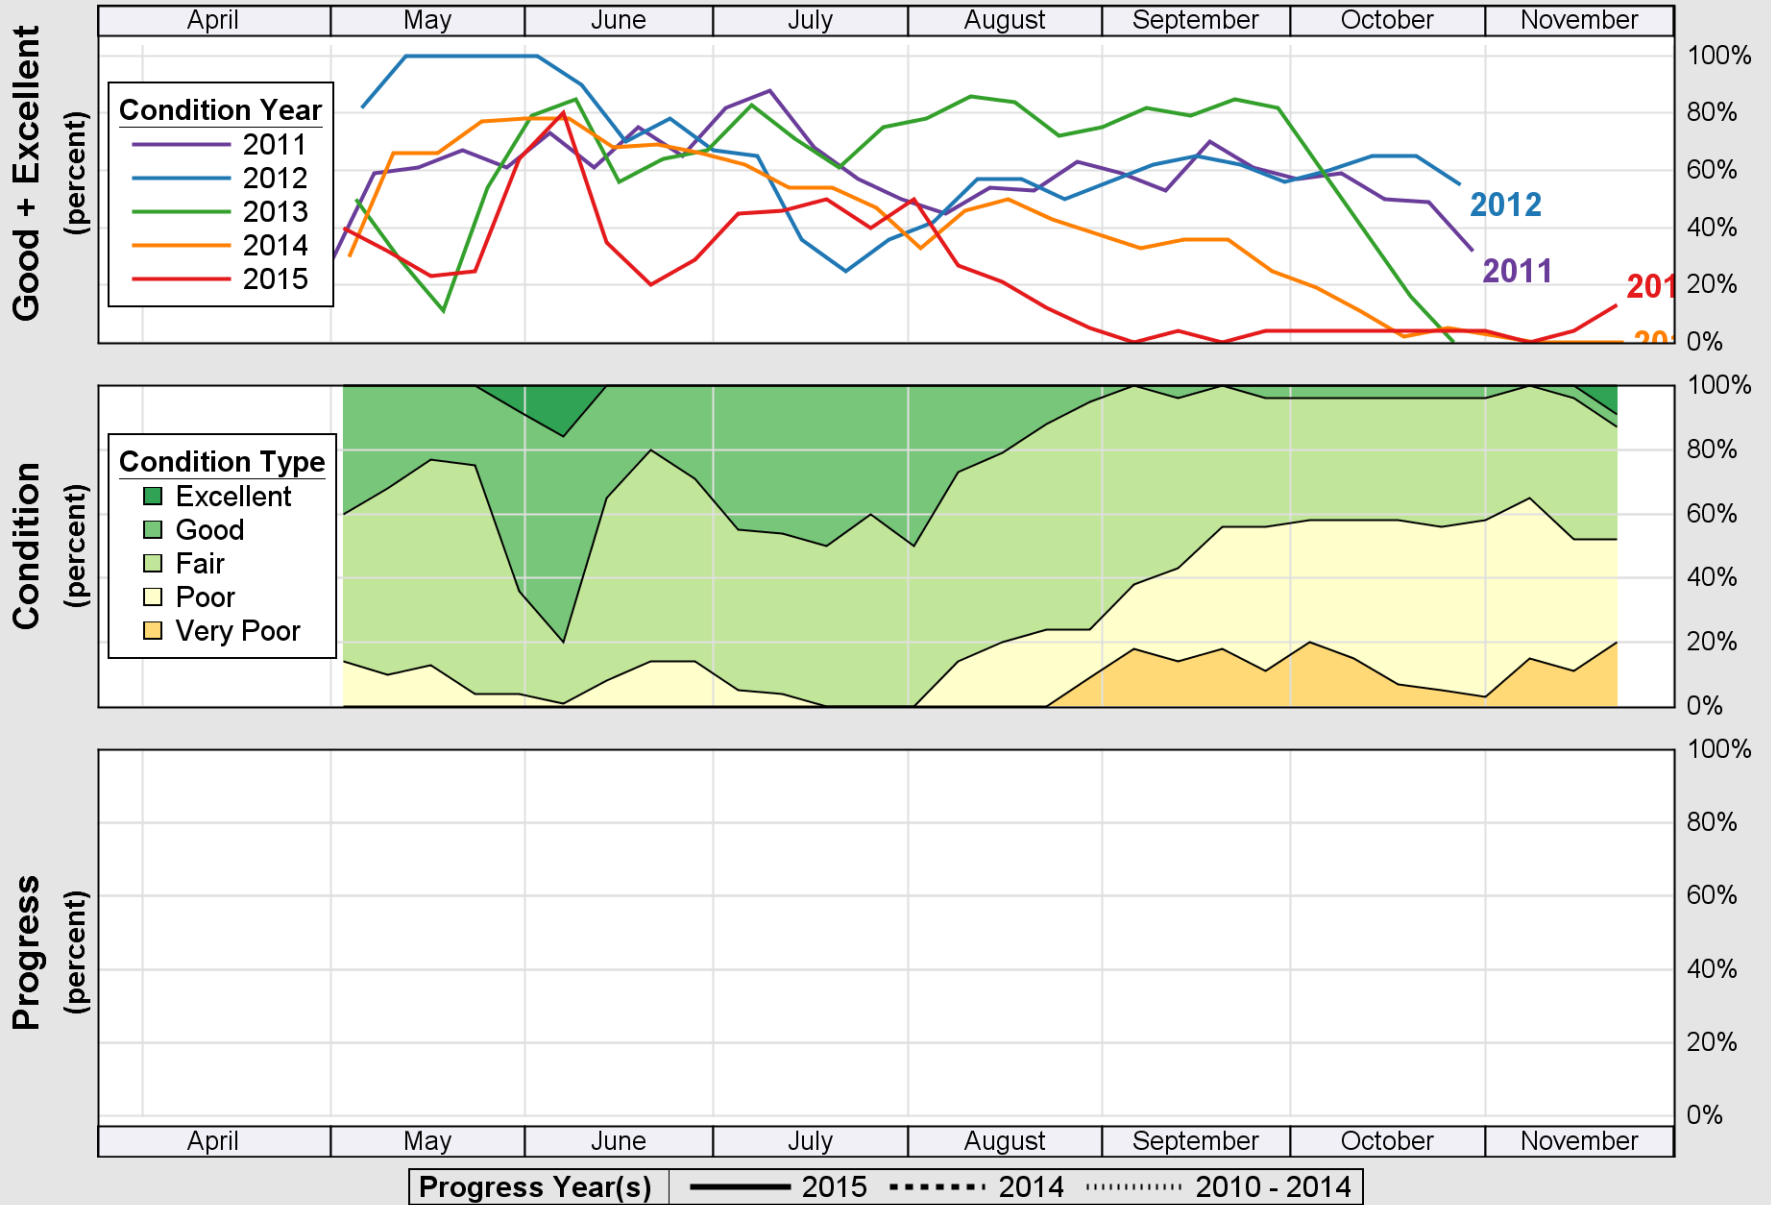

### Crop Progress and Condition: Corn in Connecticut , 2015

NASS

Source: National Agricultural Statistics Service (NASS), Crop Progress Report

**USDA Crop Progress and Condition: Pasture and Range in Connecticut , 2015 NASS**

Source: National Agricultural Statistics Service (NASS), Crop Progress Report