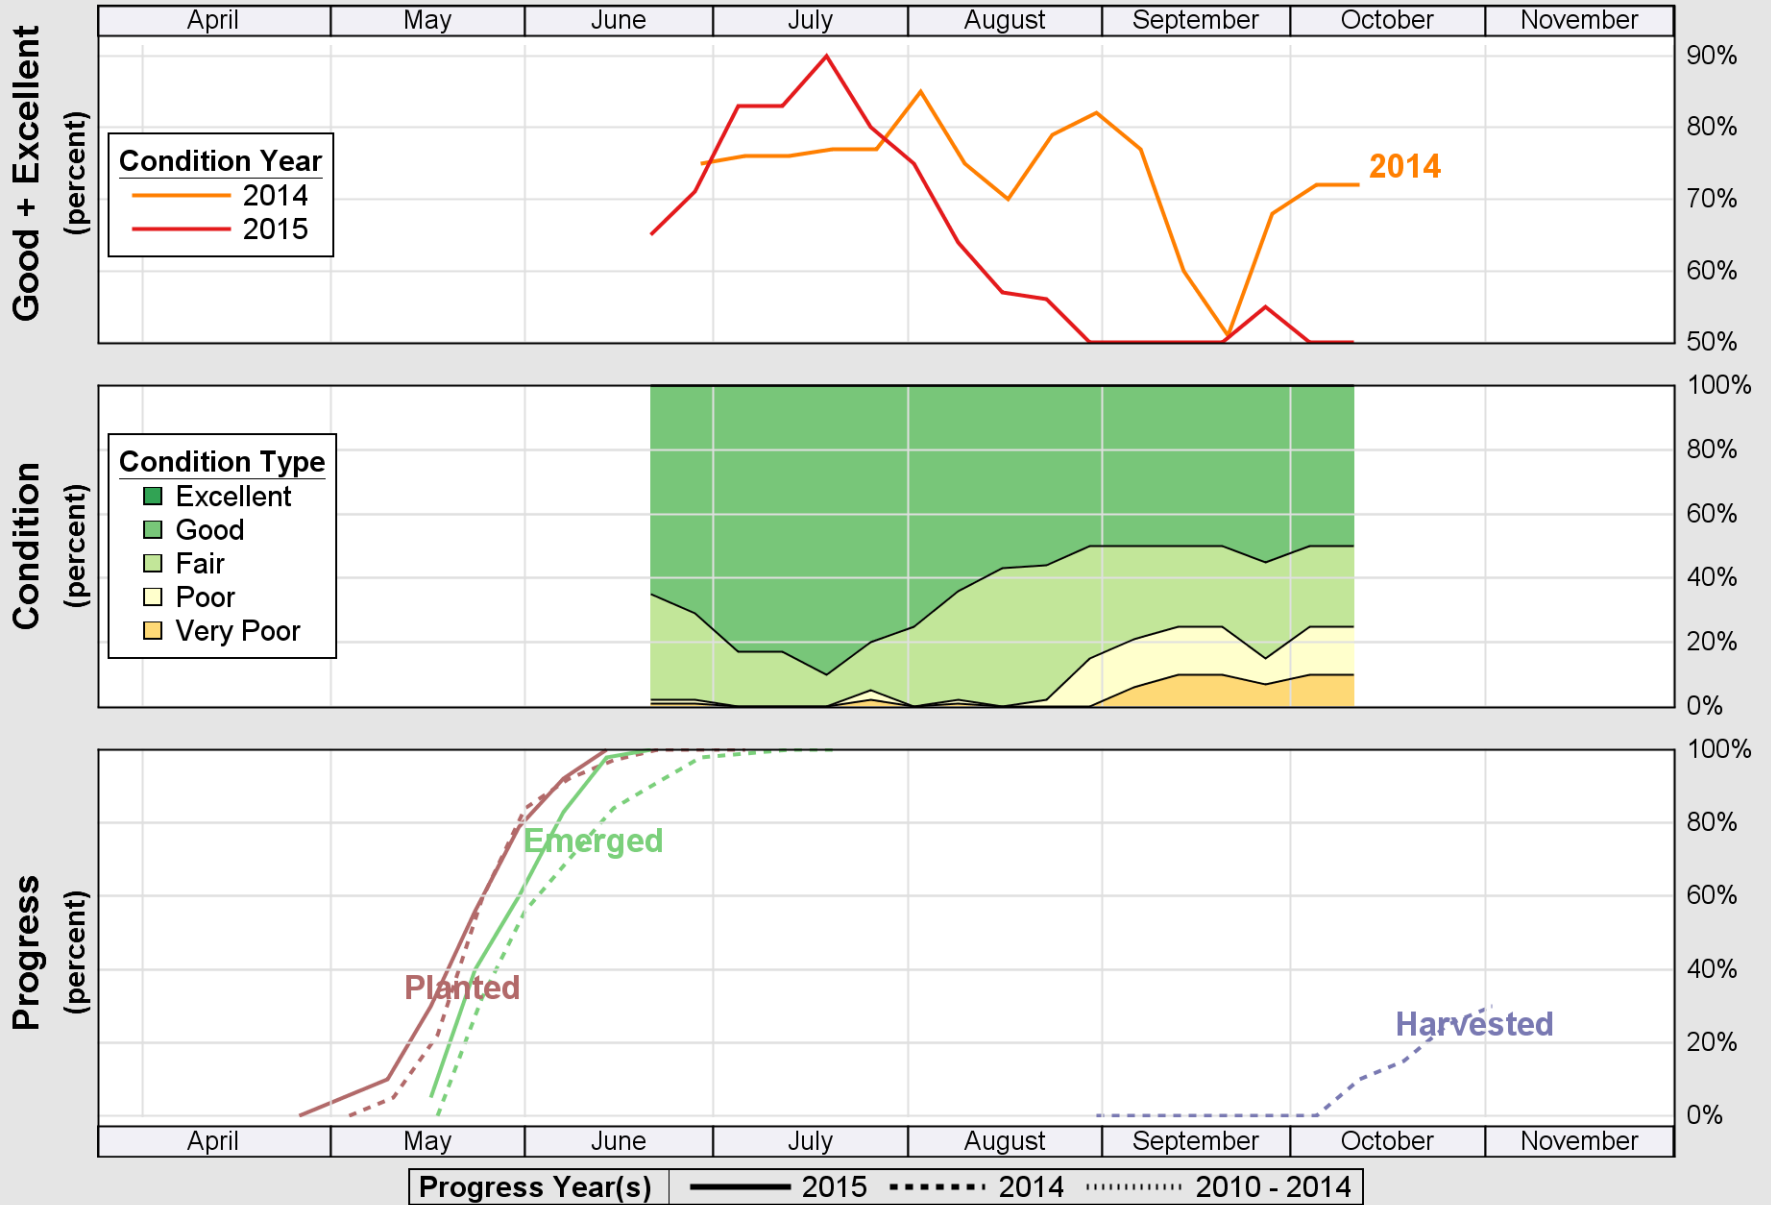

### Crop Progress and Condition: Corn in Connecticut , 2015

NASS

Source: National Agricultural Statistics Service (NASS), Crop Progress Report

**USDA Crop Progress and Condition: Pasture and Range in Connecticut , 2015 NASS**

Source: National Agricultural Statistics Service (NASS), Crop Progress Report