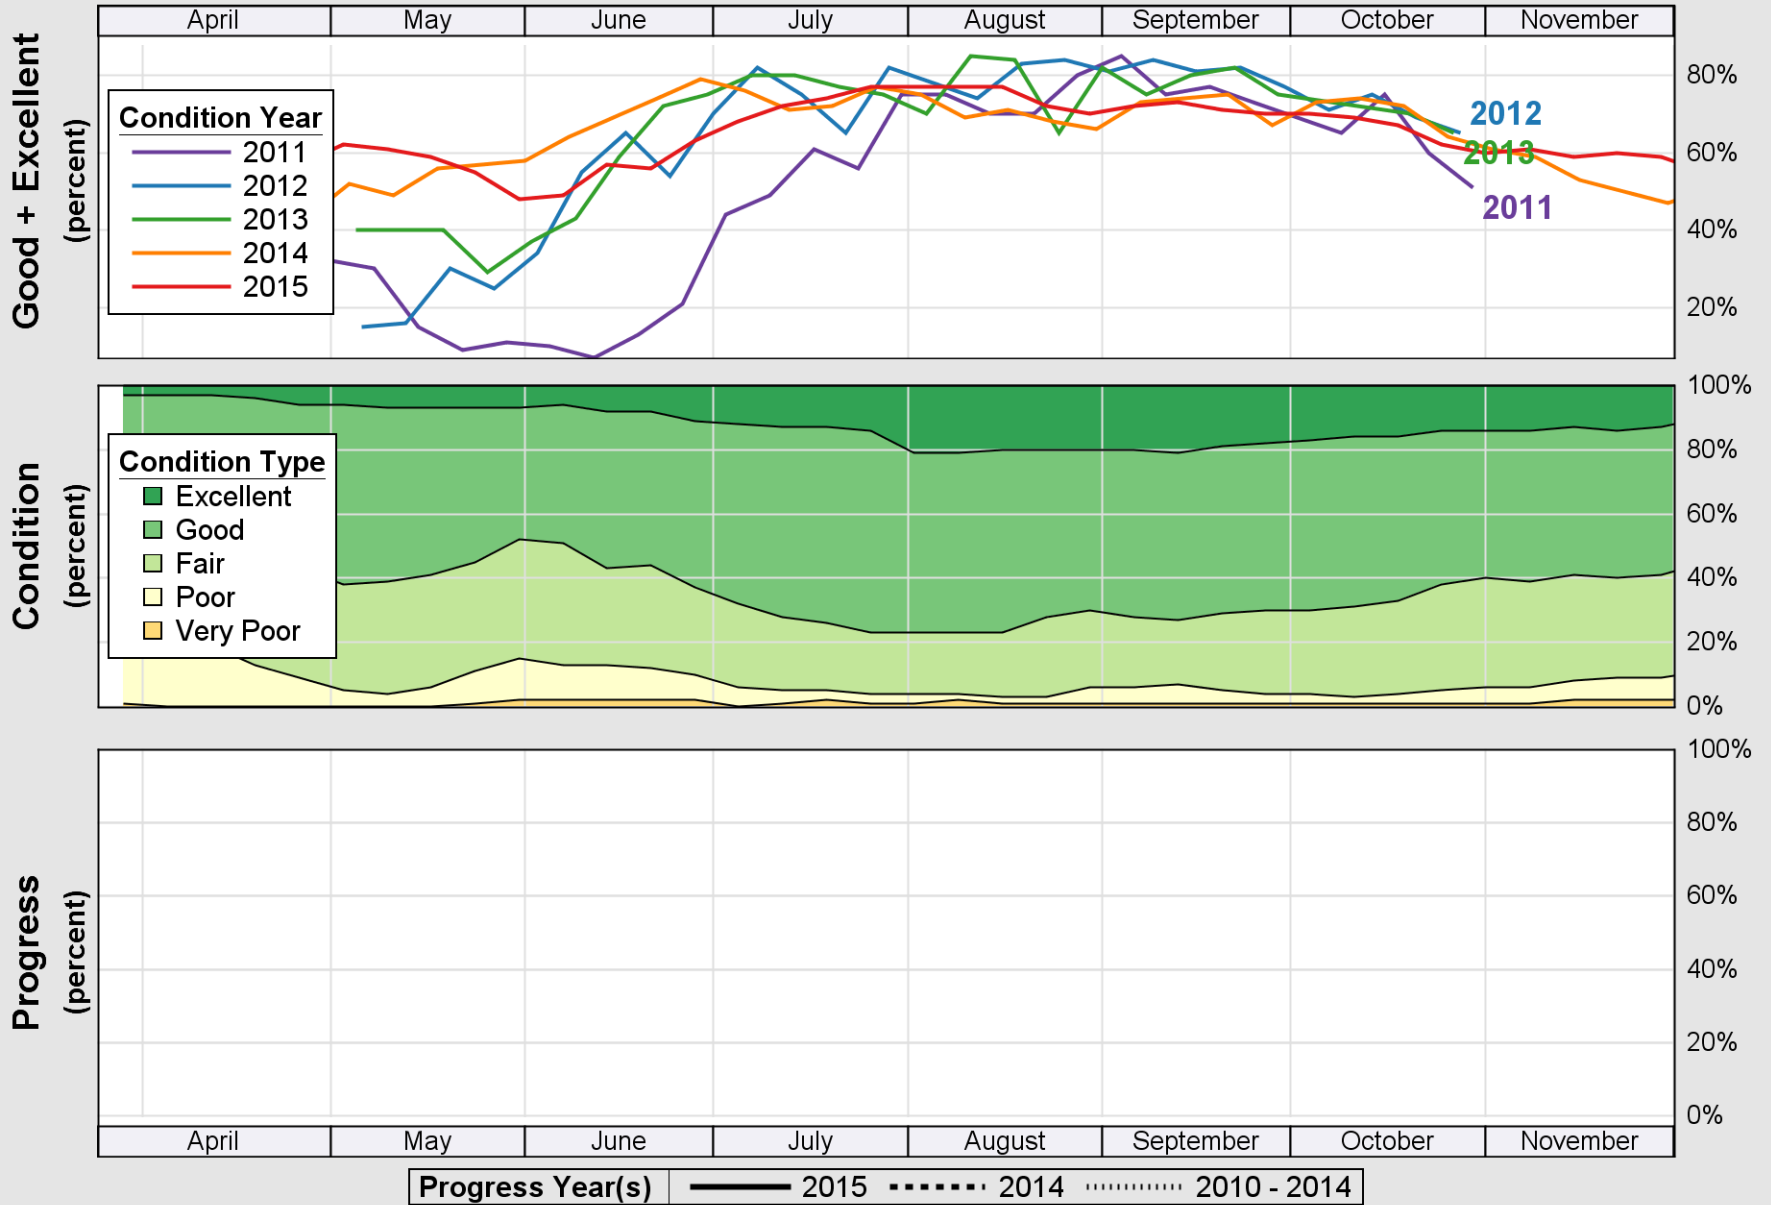

USDA

Crop Progress and Condition: Pasture and Range in Florida , 2015

NASS

Source: National Agricultural Statistics Service (NASS), Crop Progress Report

USDA

Crop Progress and Condition: Peanuts in Florida , 2015

NASS

Source: National Agricultural Statistics Service (NASS), Crop Progress Report