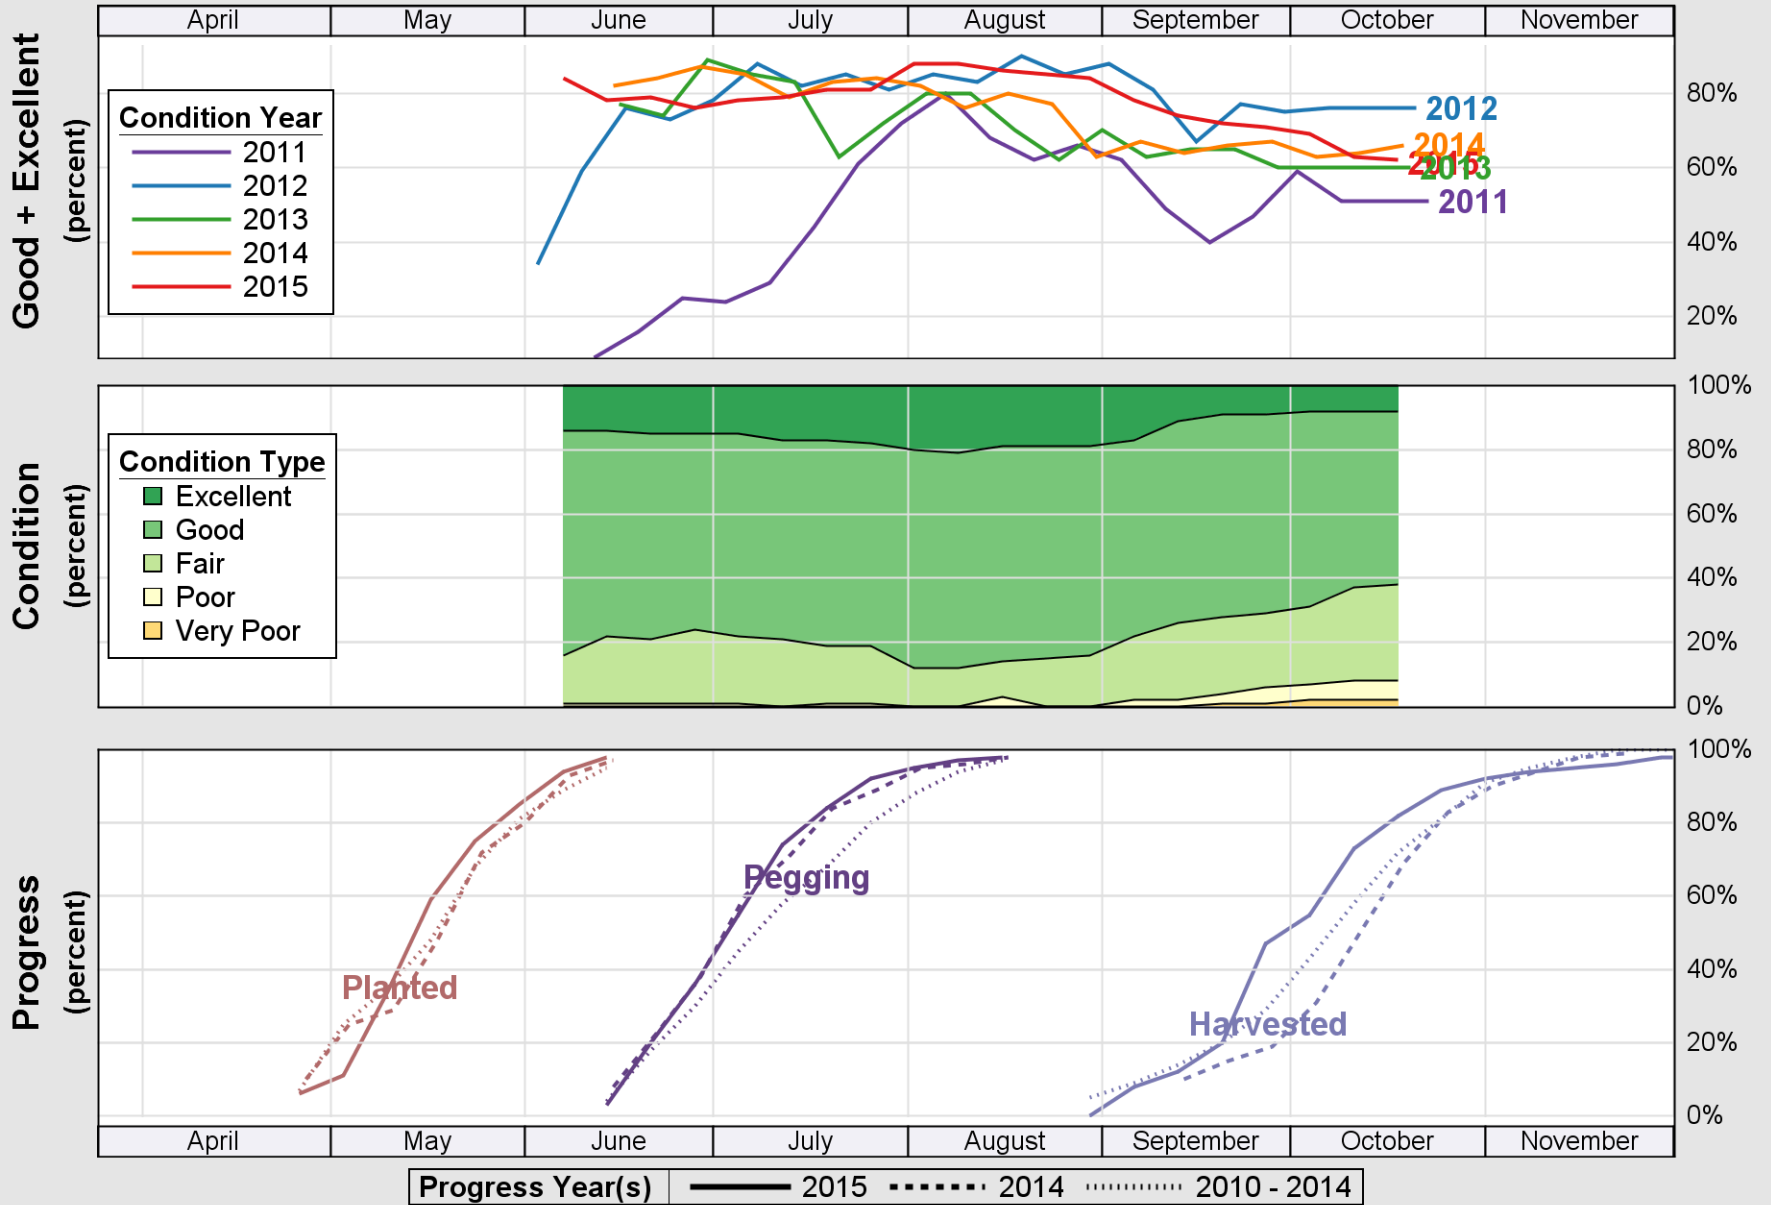

USDA

Crop Progress and Condition: Pasture and Range in Florida , 2015

NASS

Source: National Agricultural Statistics Service (NASS), Crop Progress Report

USDA

Crop Progress and Condition: Peanuts in Florida , 2015

NASS

Source: National Agricultural Statistics Service (NASS), Crop Progress Report