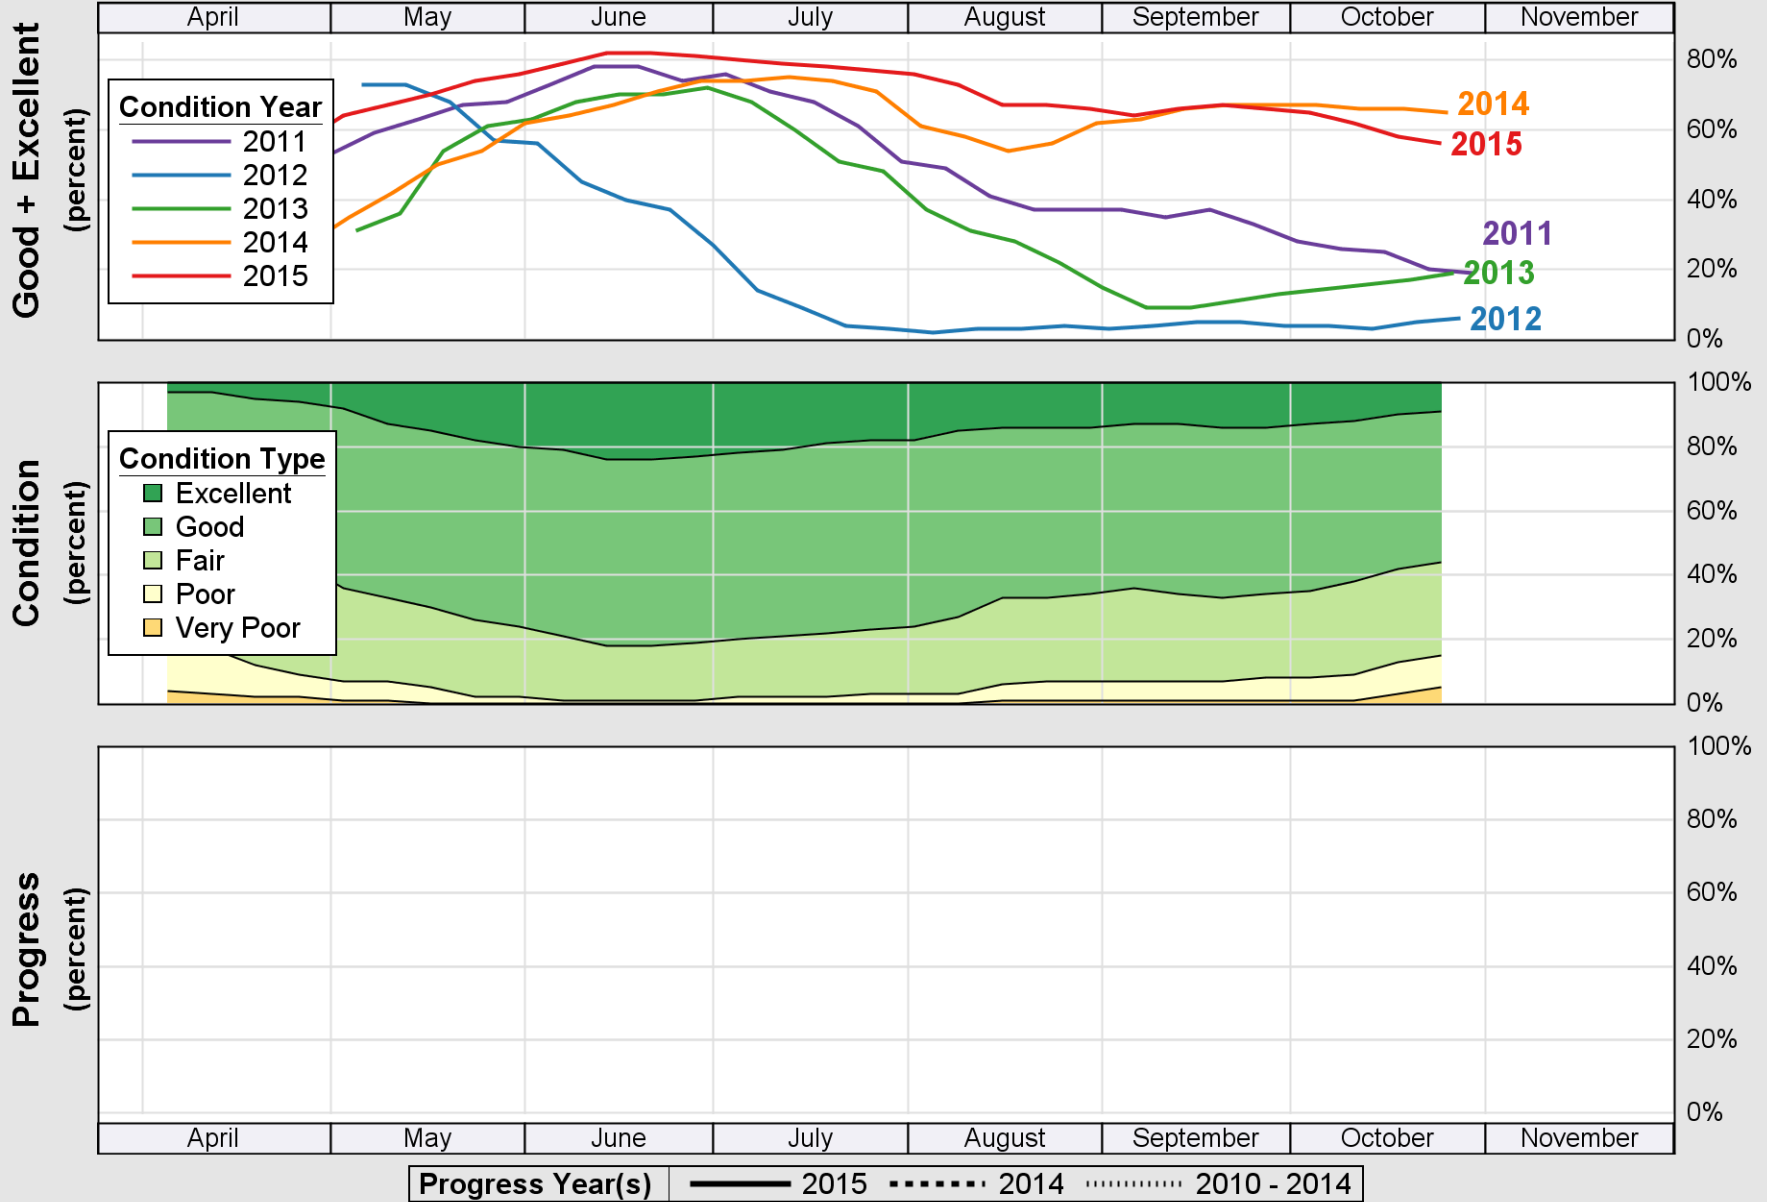

USDA

Crop Progress and Condition: Pasture and Range in Iowa, 2015

NASS

Source: National Agricultural Statistics Service (NASS), Crop Progress Report