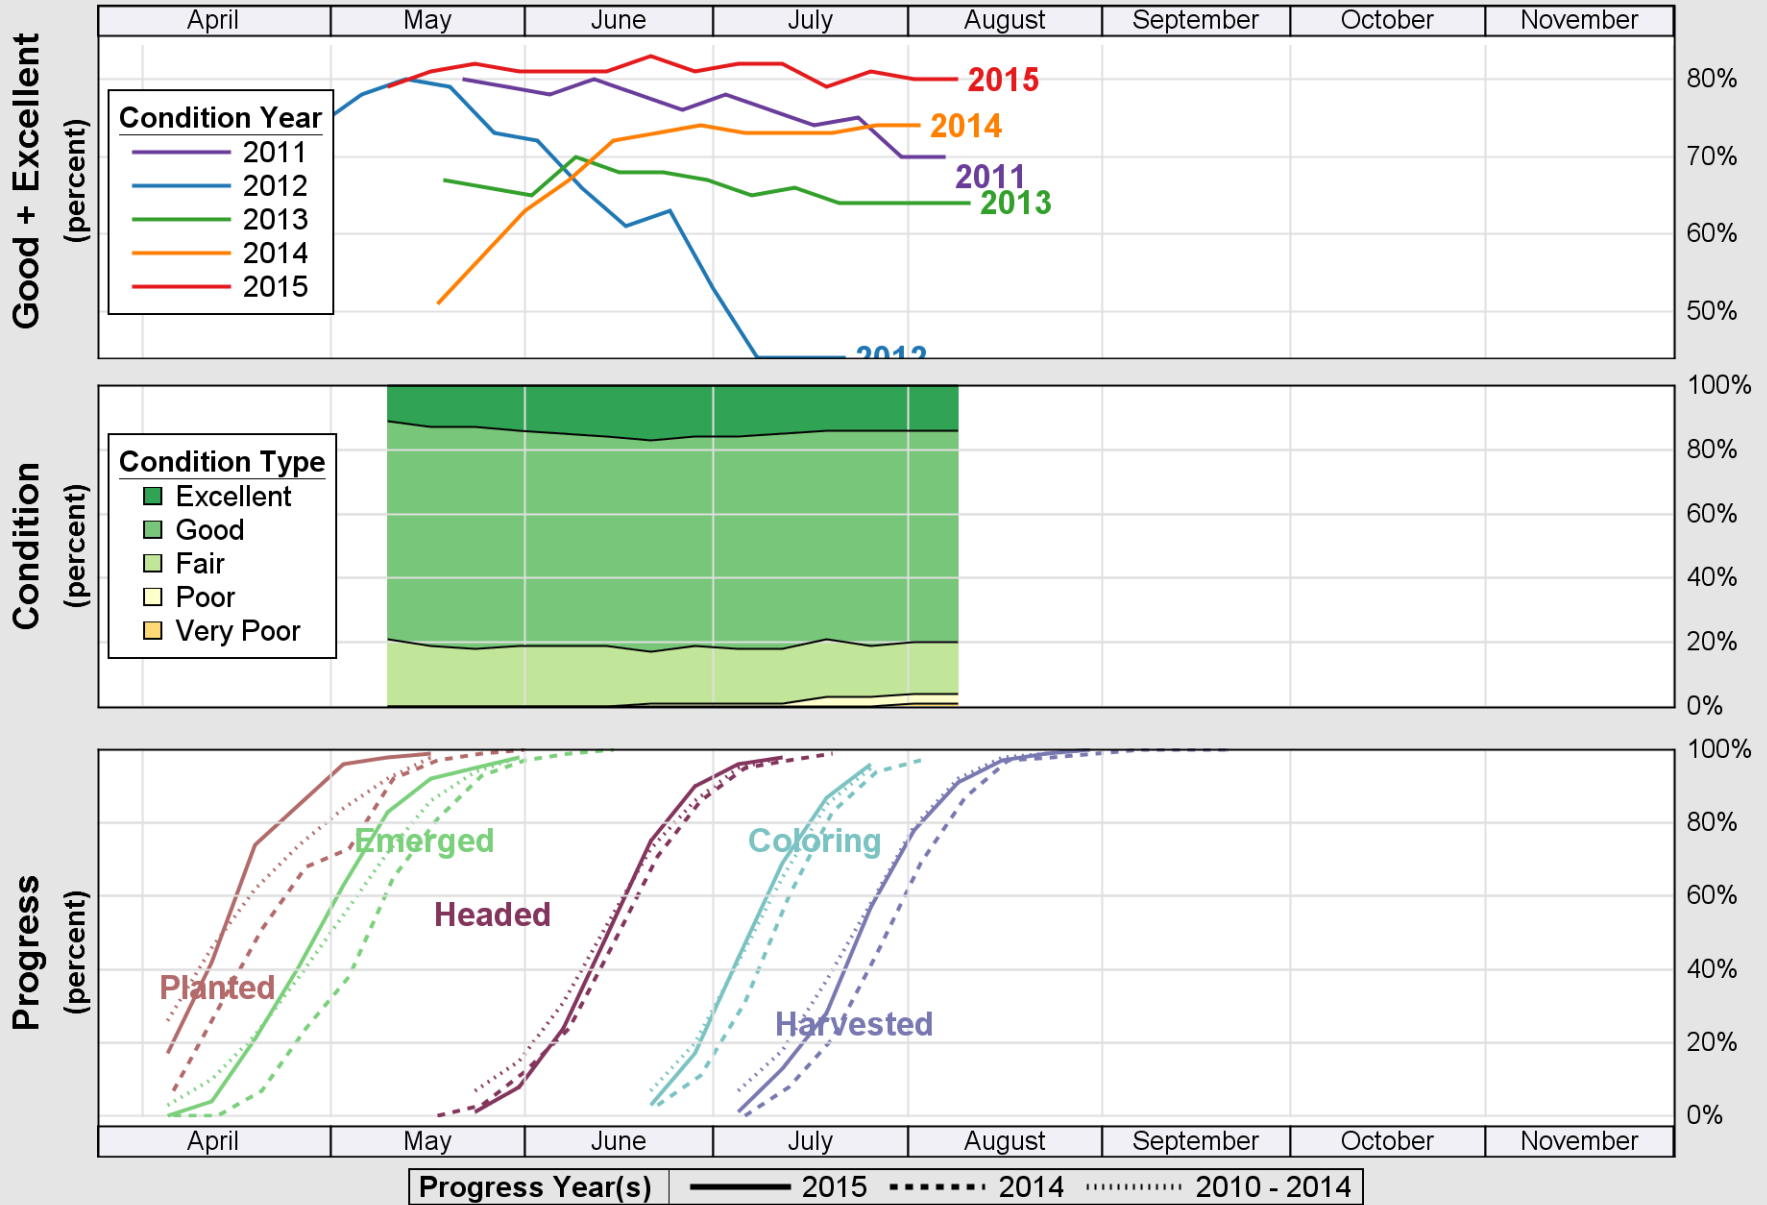

### Crop Progress and Condition: Corn in Iowa , 2015

NASS

Source: National Agricultural Statistics Service (NASS), Crop Progress Report

USDA

### Crop Progress and Condition: Oats in Iowa, 2015

NASS

Source: National Agricultural Statistics Service (NASS), Crop Progress Report

USDA