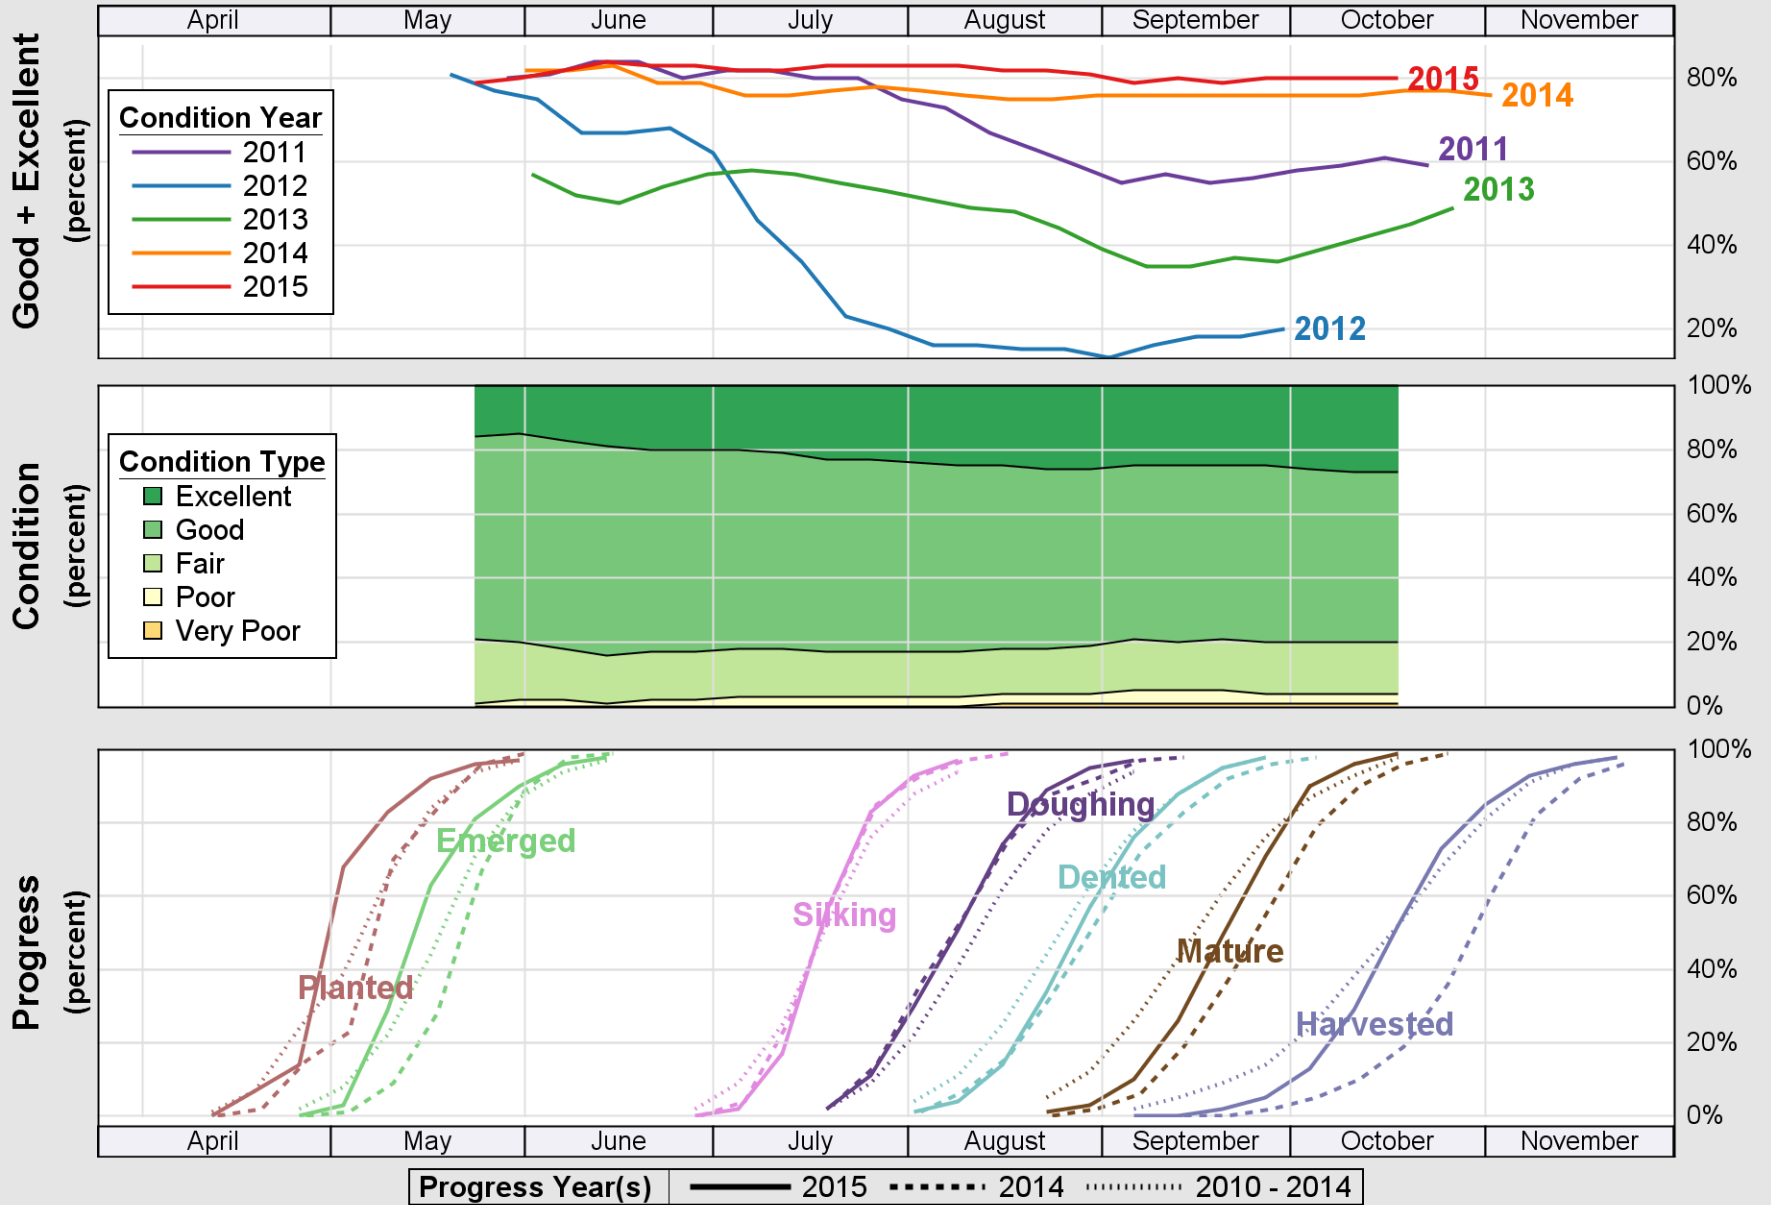

### Crop Progress and Condition: Corn in Iowa , 2015

NASS

Source: National Agricultural Statistics Service (NASS), Crop Progress Report

USDA

### Crop Progress and Condition: Oats in Iowa, 2015

NASS

Source: National Agricultural Statistics Service (NASS), Crop Progress Report

USDA