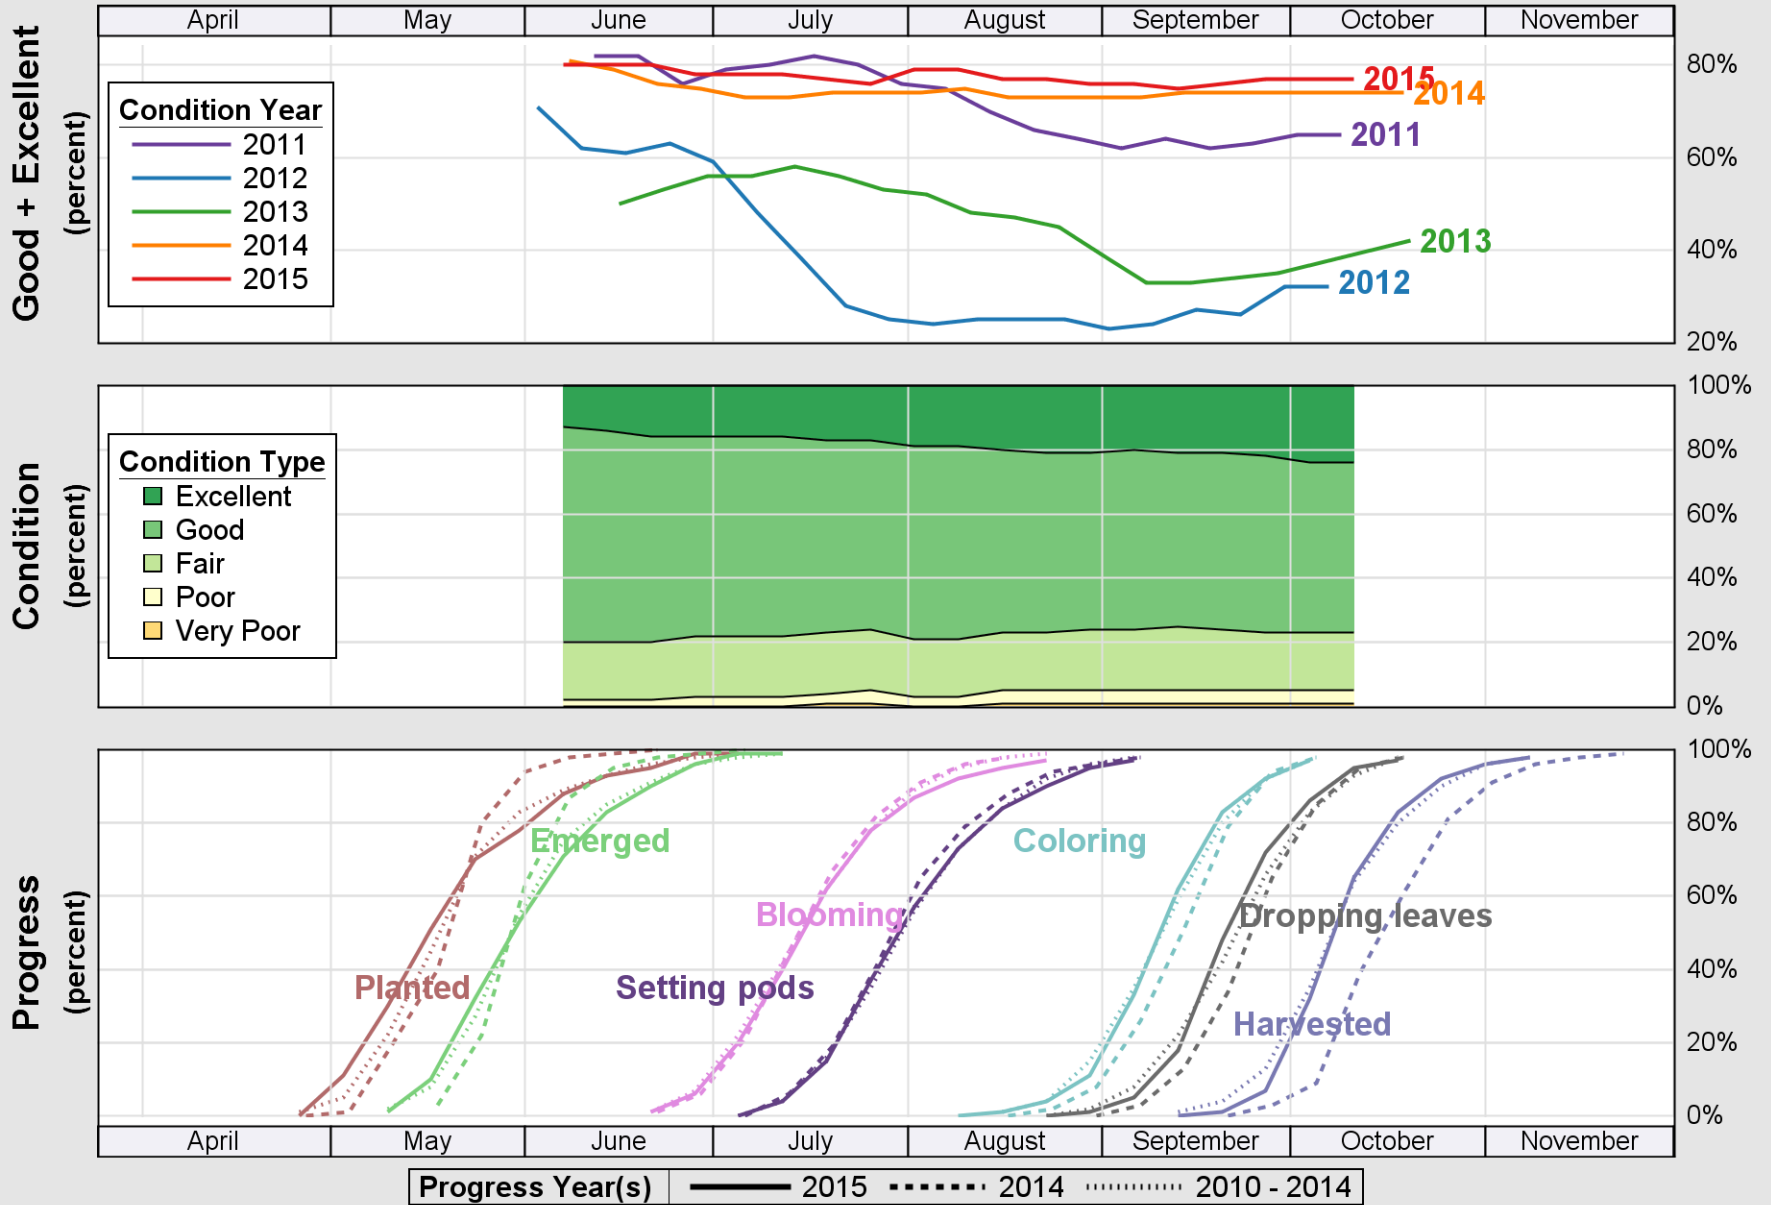

USDA

Crop Progress and Condition: Soybeans in Iowa, 2015

NASS

Source: National Agricultural Statistics Service (NASS), Crop Progress Report