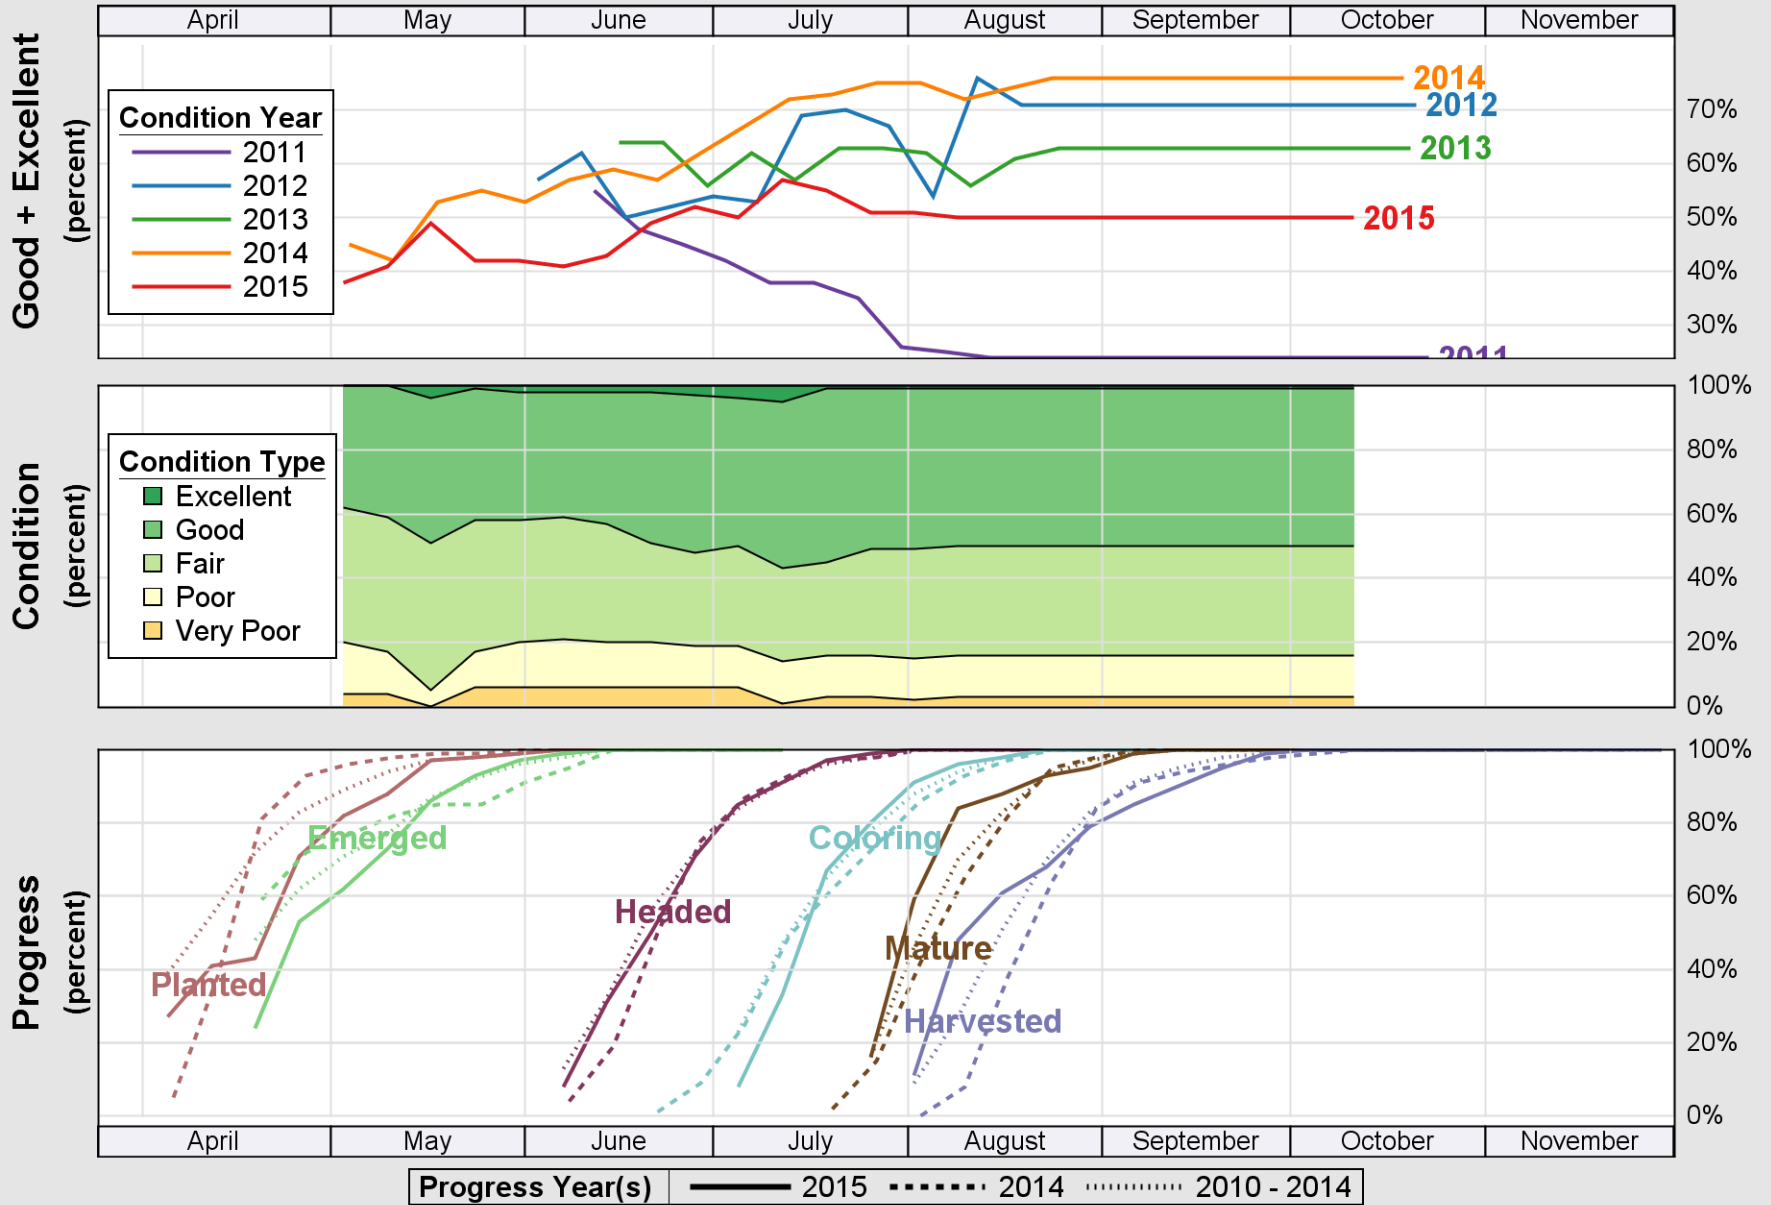

USDA

Crop Progress and Condition: Rice in Louisiana , 2015

NASS

Source: National Agricultural Statistics Service (NASS), Crop Progress Report

USDA

Crop Progress and Condition: Sorghum in Louisiana , 2015

NASS

Source: National Agricultural Statistics Service (NASS), Crop Progress Report

USDA

Crop Progress and Condition: Soybeans in Louisiana , 2015

NASS

Source: National Agricultural Statistics Service (NASS), Crop Progress Report