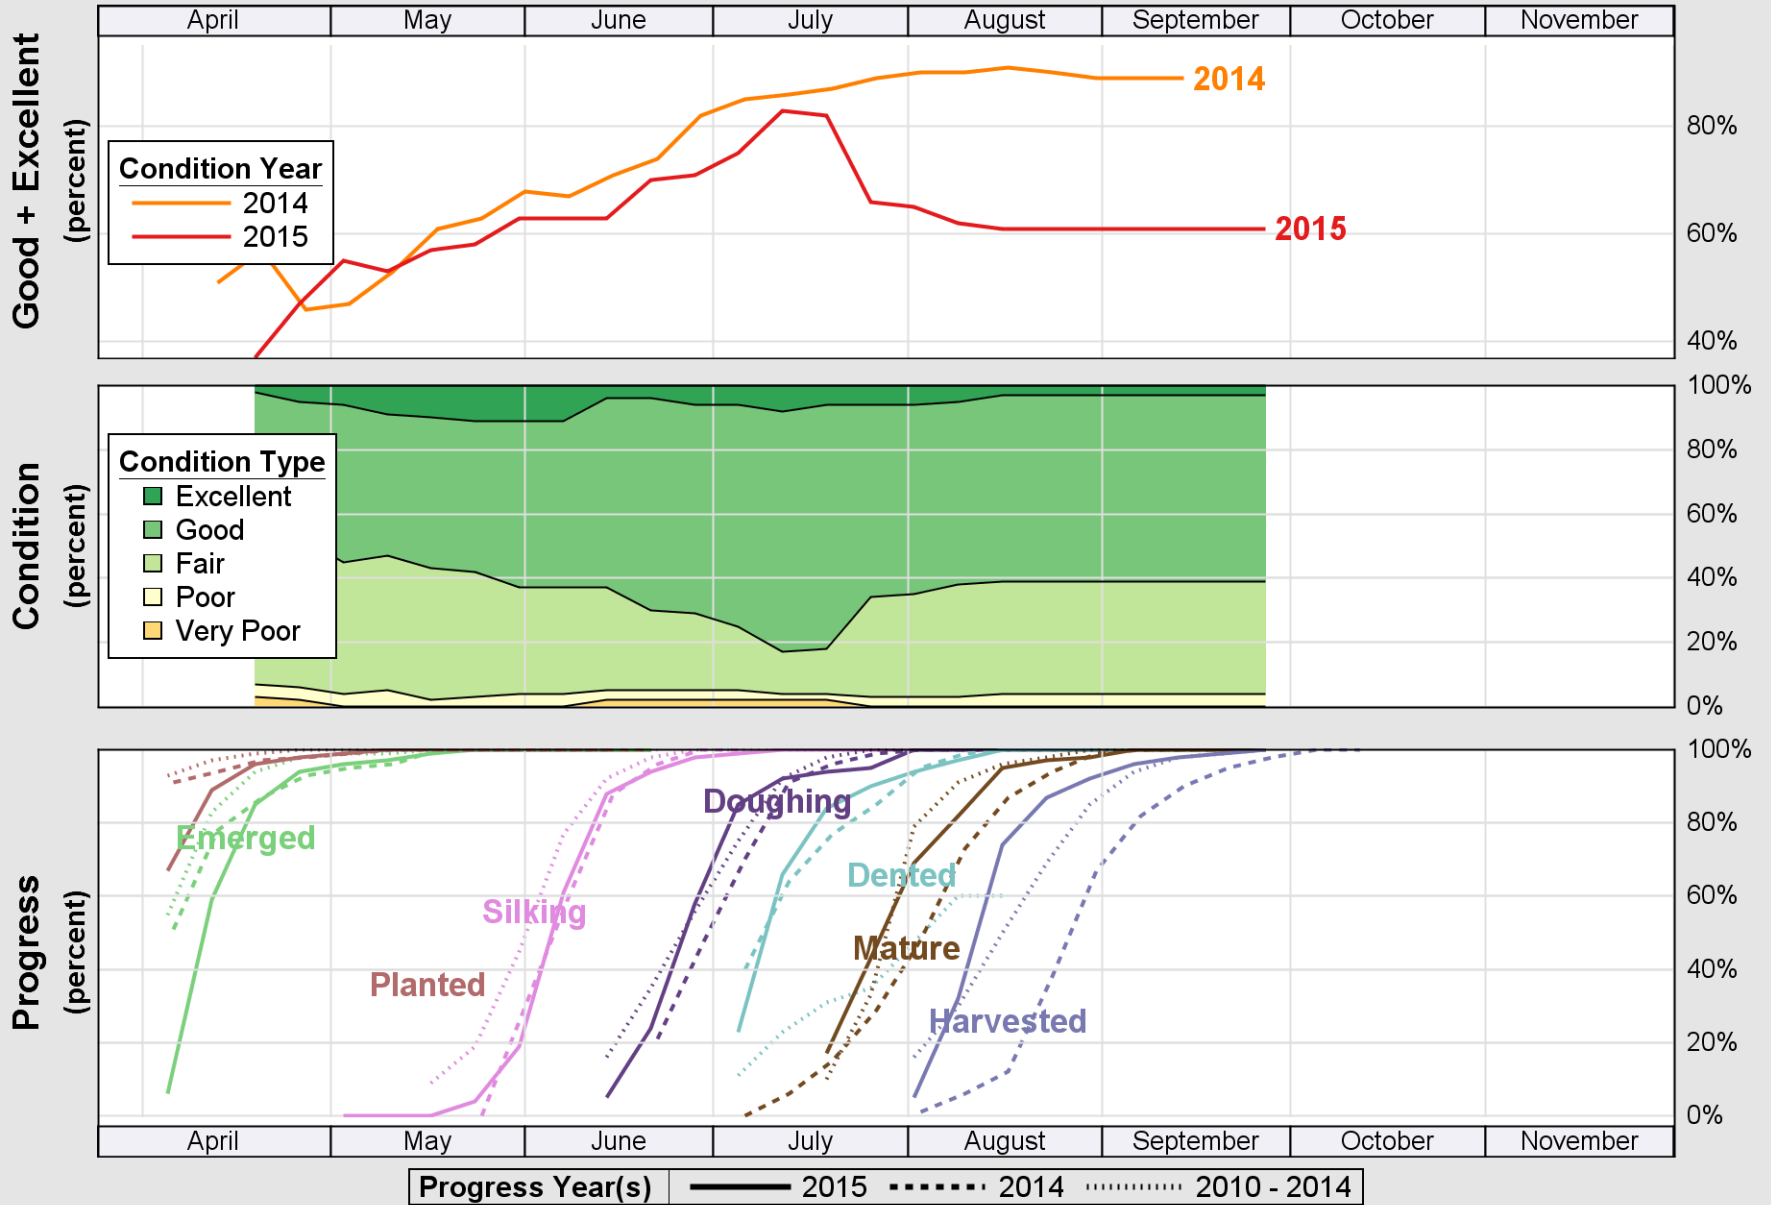

USDA

Crop Progress and Condition: Corn in Louisiana , 2015

NASS

Source: National Agricultural Statistics Service (NASS), Crop Progress Report

USDA

Crop Progress and Condition: Cotton in Louisiana , 2015

NASS

Source: National Agricultural Statistics Service (NASS), Crop Progress Report

USDA

Crop Progress and Condition: Pasture and Range in Louisiana, 2015

NASS

Source: National Agricultural Statistics Service (NASS), Crop Progress Report