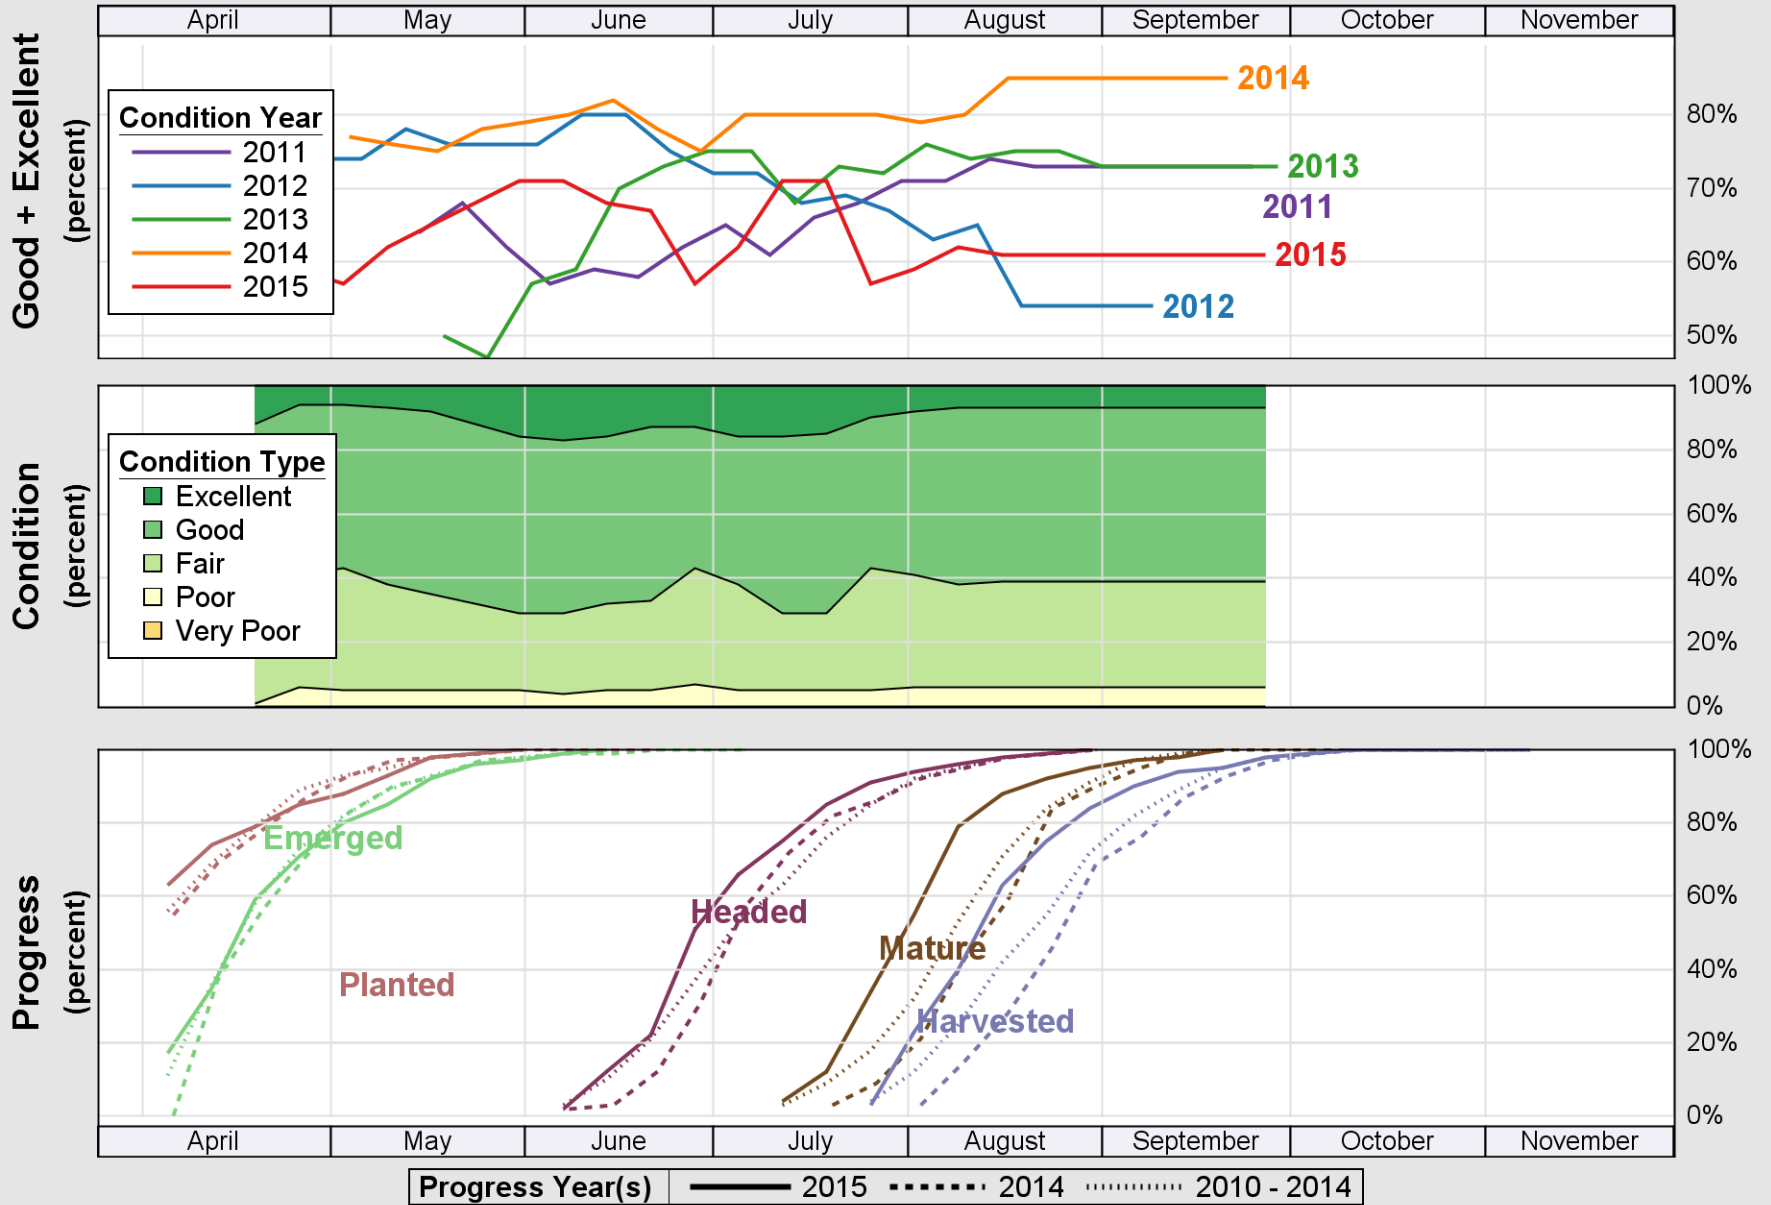

USDA

Crop Progress and Condition: Corn in Louisiana , 2015

NASS

Source: National Agricultural Statistics Service (NASS), Crop Progress Report

USDA

Crop Progress and Condition: Cotton in Louisiana , 2015

NASS

Source: National Agricultural Statistics Service (NASS), Crop Progress Report

USDA

Crop Progress and Condition: Pasture and Range in Louisiana, 2015

NASS

Source: National Agricultural Statistics Service (NASS), Crop Progress Report

USDA

Crop Progress and Condition: Rice in Louisiana , 2015

NASS

Source: National Agricultural Statistics Service (NASS), Crop Progress Report

USDA

Crop Progress and Condition: Sorghum in Louisiana , 2015

NASS