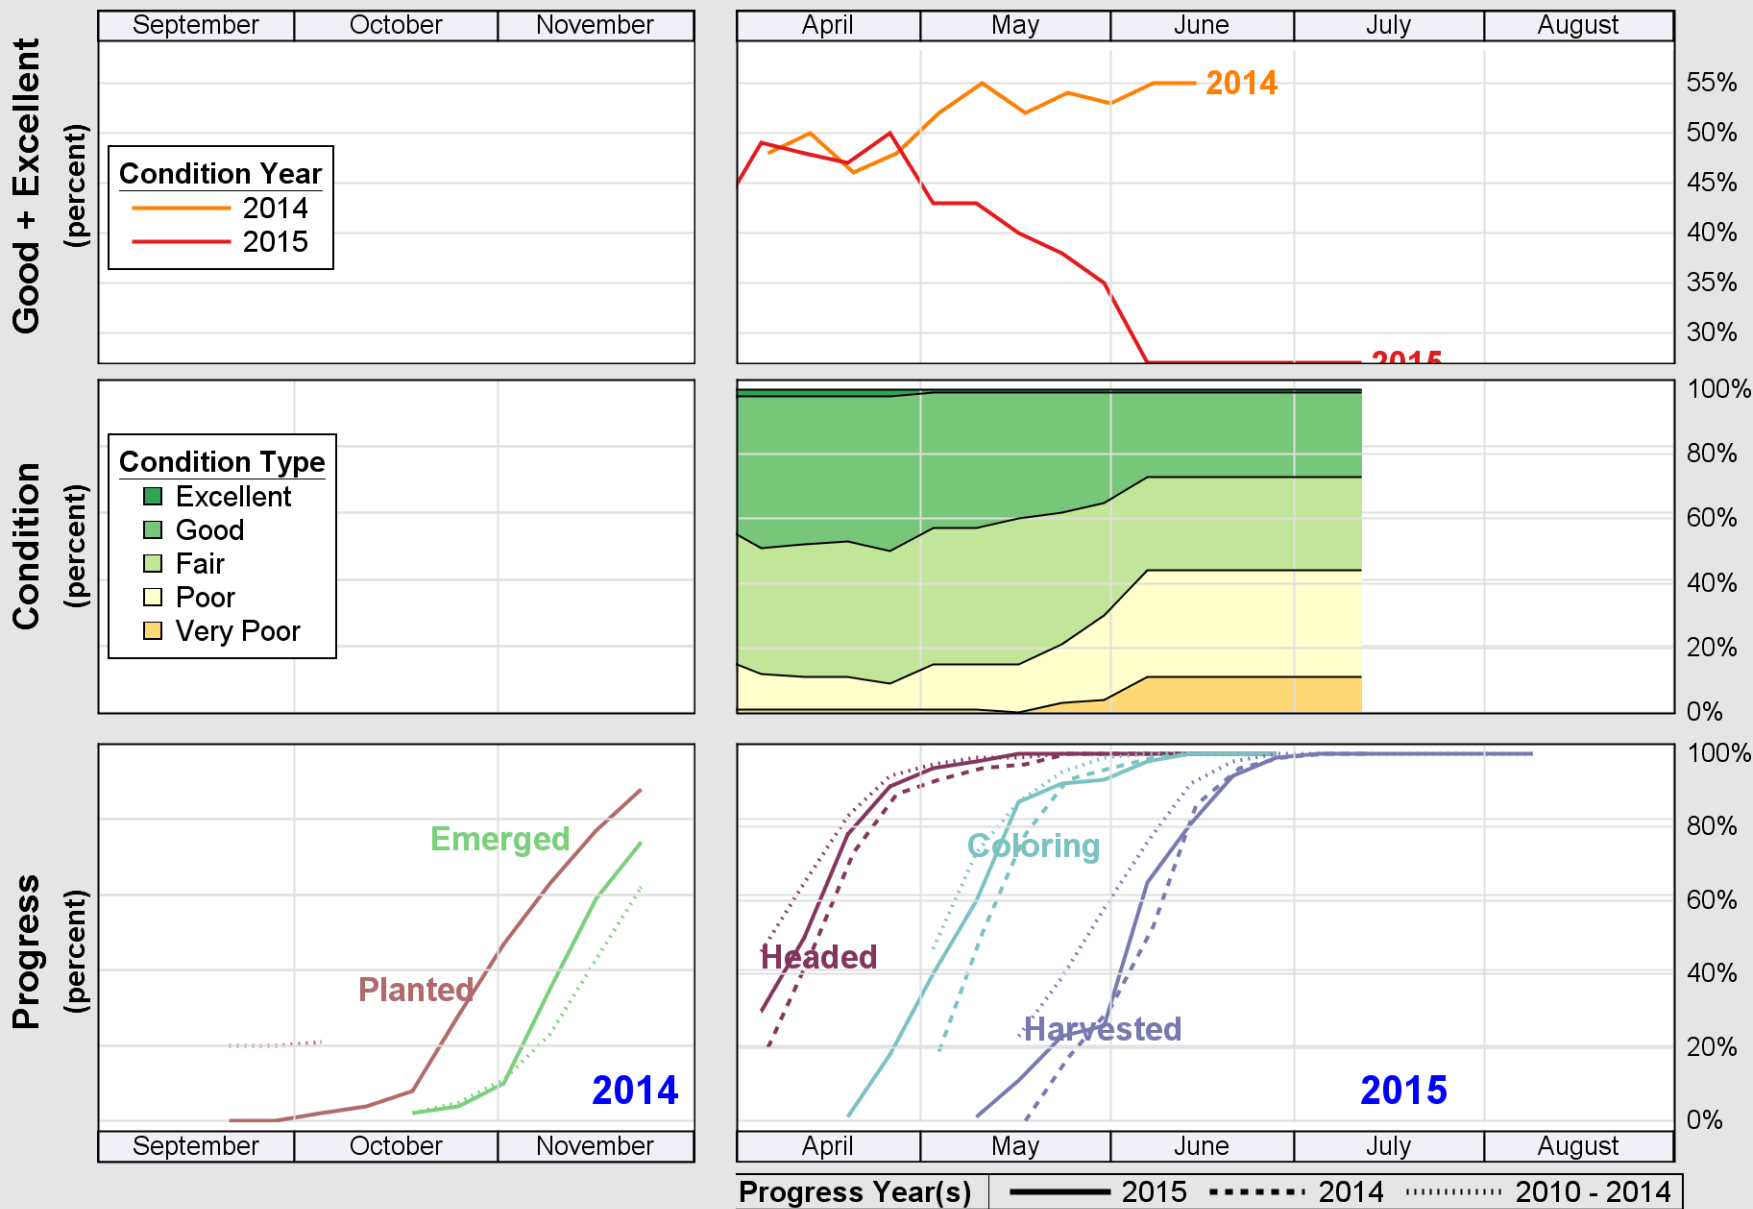

Source: National Agricultural Statistics Service (NASS), Crop Progress Report

USDA

Crop Progress and Condition: Soybeans in Louisiana , 2015

NASS

Source: National Agricultural Statistics Service (NASS), Crop Progress Report

USDA

Crop Progress and Condition: Winter Wheat in Louisiana , 2015

NASS

Source: National Agricultural Statistics Service (NASS), Crop Progress Report