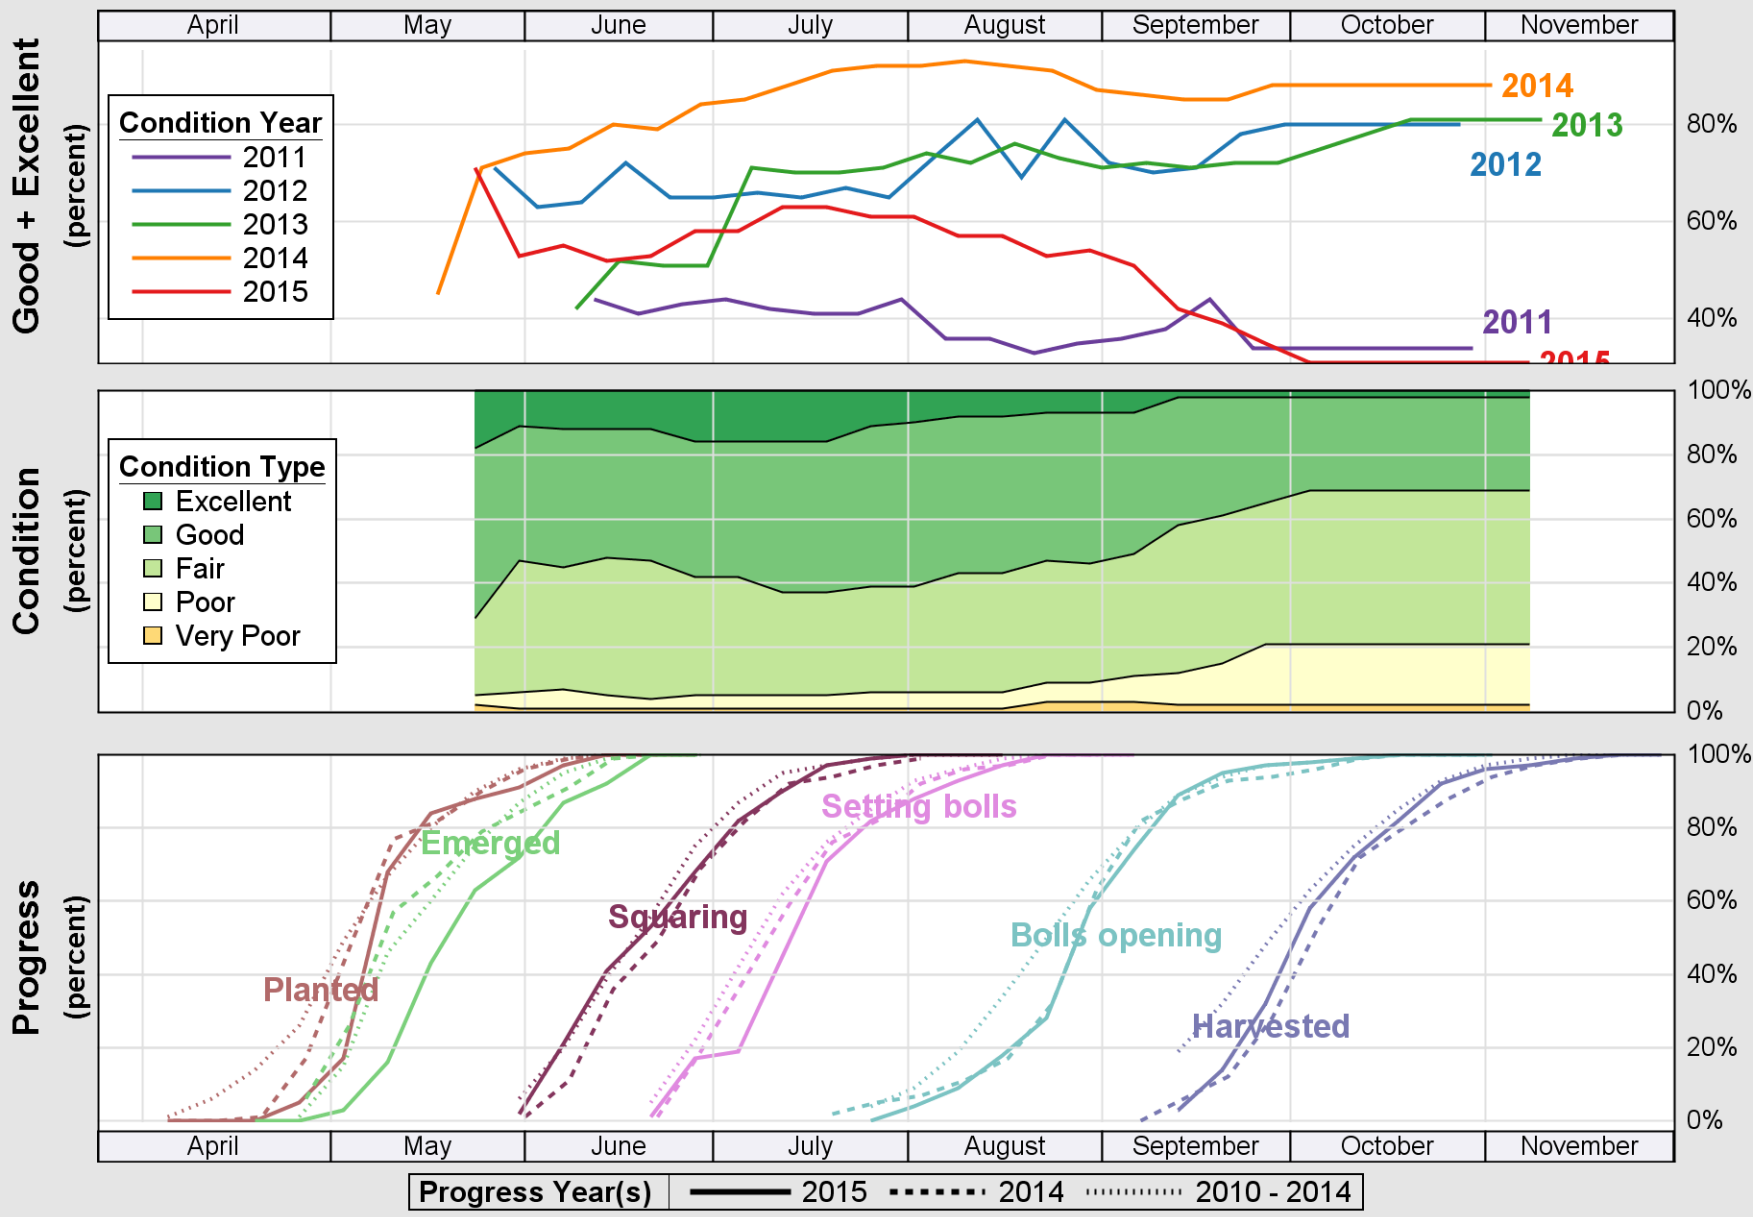

USDA

Crop Progress and Condition: Corn in Louisiana , 2015

NASS

Source: National Agricultural Statistics Service (NASS), Crop Progress Report

USDA

Crop Progress and Condition: Cotton in Louisiana , 2015

NASS

Source: National Agricultural Statistics Service (NASS), Crop Progress Report

USDA

Crop Progress and Condition: Pasture and Range in Louisiana, 2015

NASS

Source: National Agricultural Statistics Service (NASS), Crop Progress Report