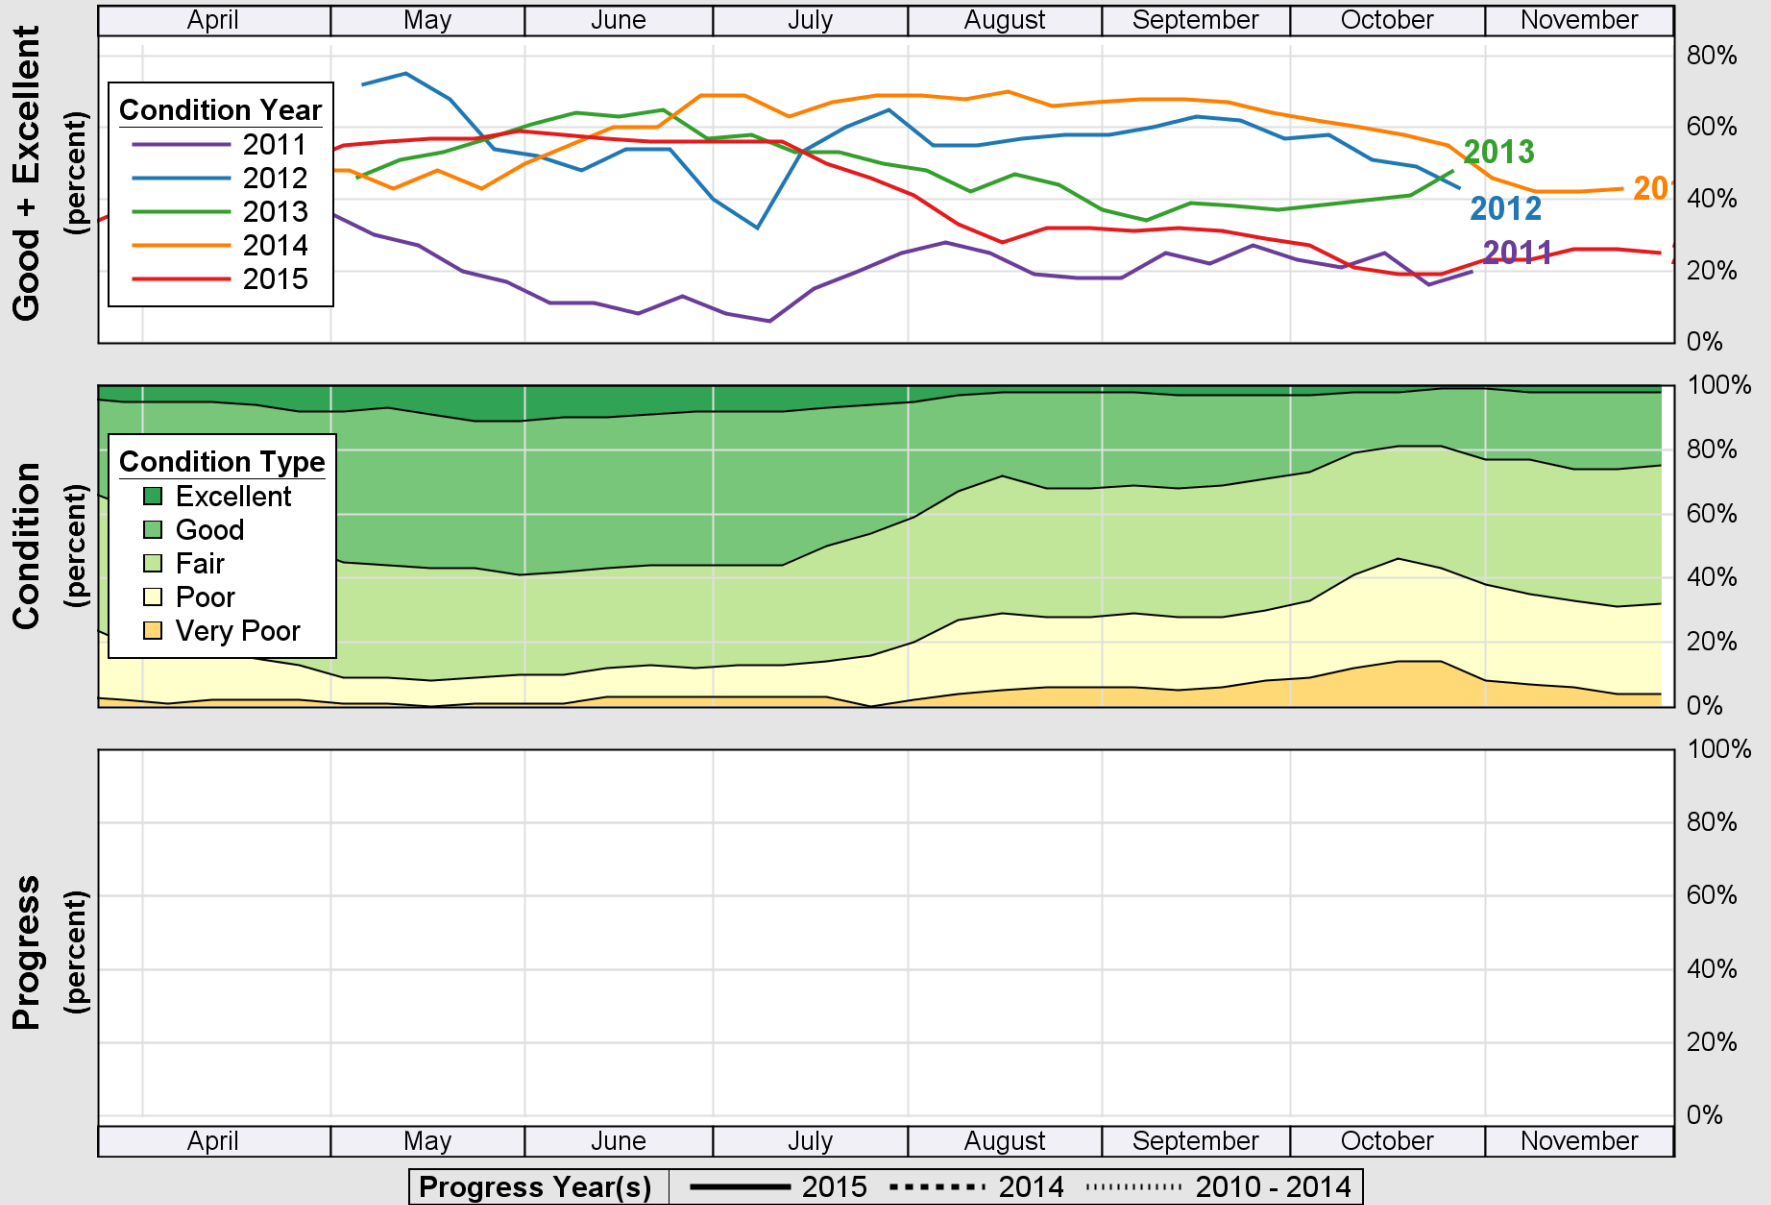

USDA

Crop Progress and Condition: Corn in Louisiana , 2015

NASS

Source: National Agricultural Statistics Service (NASS), Crop Progress Report

USDA

Crop Progress and Condition: Cotton in Louisiana , 2015

NASS

Source: National Agricultural Statistics Service (NASS), Crop Progress Report

USDA

Crop Progress and Condition: Pasture and Range in Louisiana, 2015

NASS

Source: National Agricultural Statistics Service (NASS), Crop Progress Report