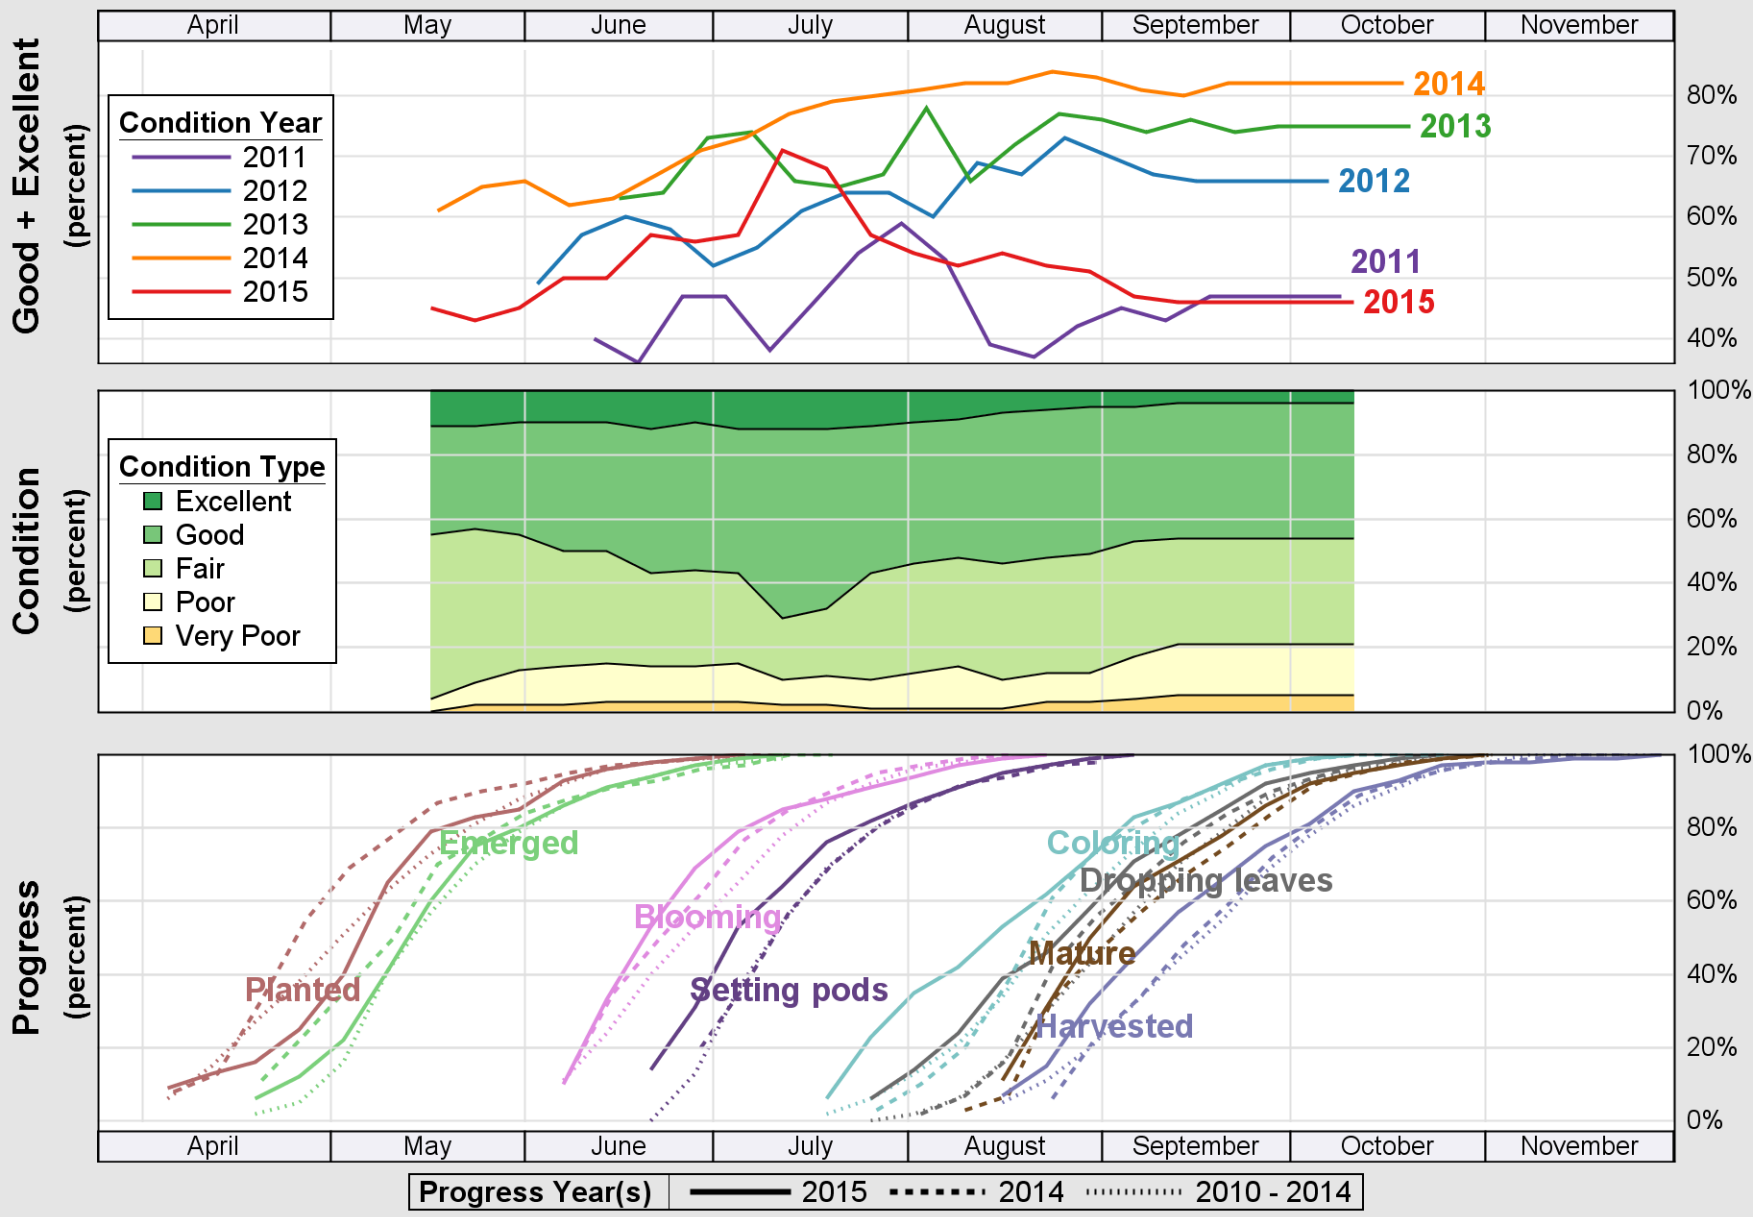

USDA

Crop Progress and Condition: Rice in Louisiana , 2015

NASS

Source: National Agricultural Statistics Service (NASS), Crop Progress Report

USDA

Crop Progress and Condition: Sorghum in Louisiana , 2015

NASS

Source: National Agricultural Statistics Service (NASS), Crop Progress Report

USDA

Crop Progress and Condition: Soybeans in Louisiana , 2015

NASS

Source: National Agricultural Statistics Service (NASS), Crop Progress Report