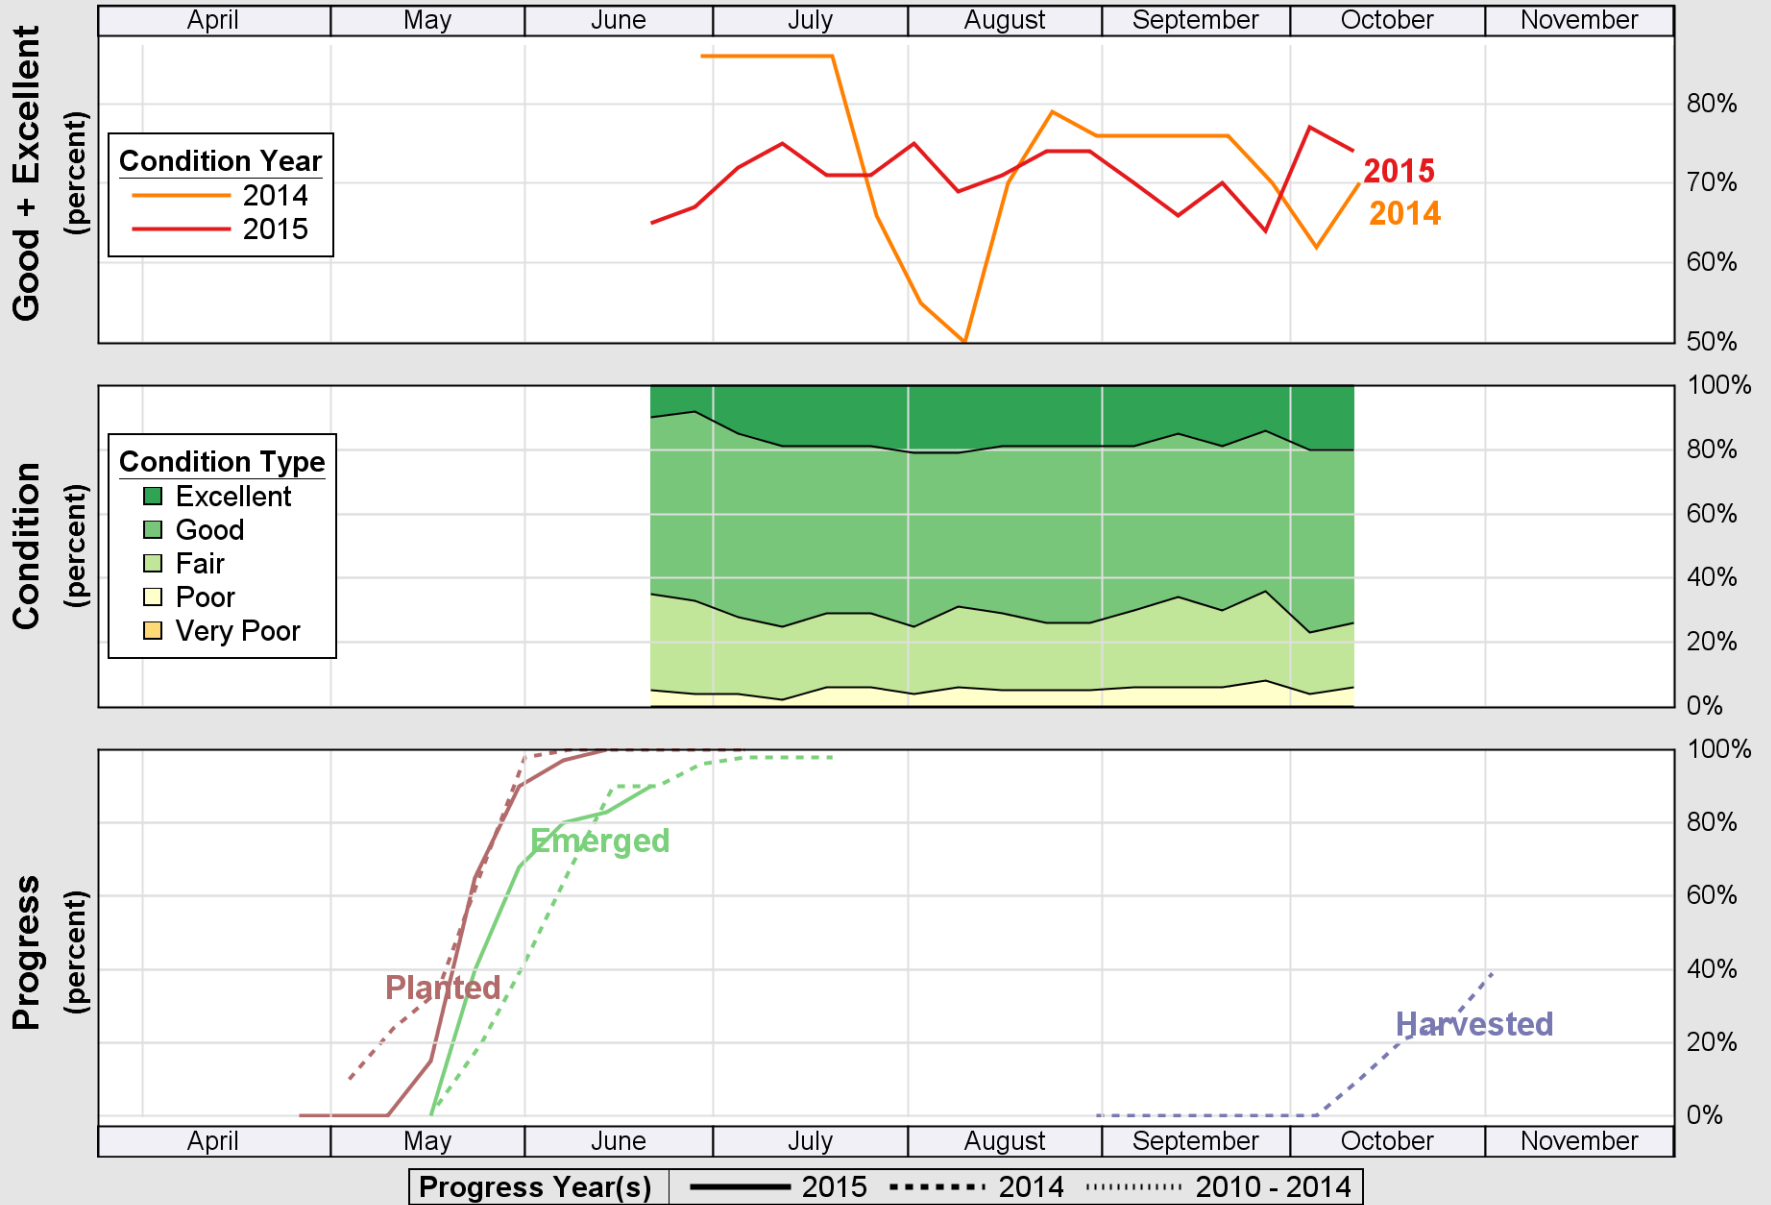

### Crop Progress and Condition: Corn in Massachusetts , 2015

NASS

Source: National Agricultural Statistics Service (NASS), Crop Progress Report

# USDA Crop Progress and Condition: Pasture and Range in Massachusetts , 2015 NASS

Source: National Agricultural Statistics Service (NASS), Crop Progress Report