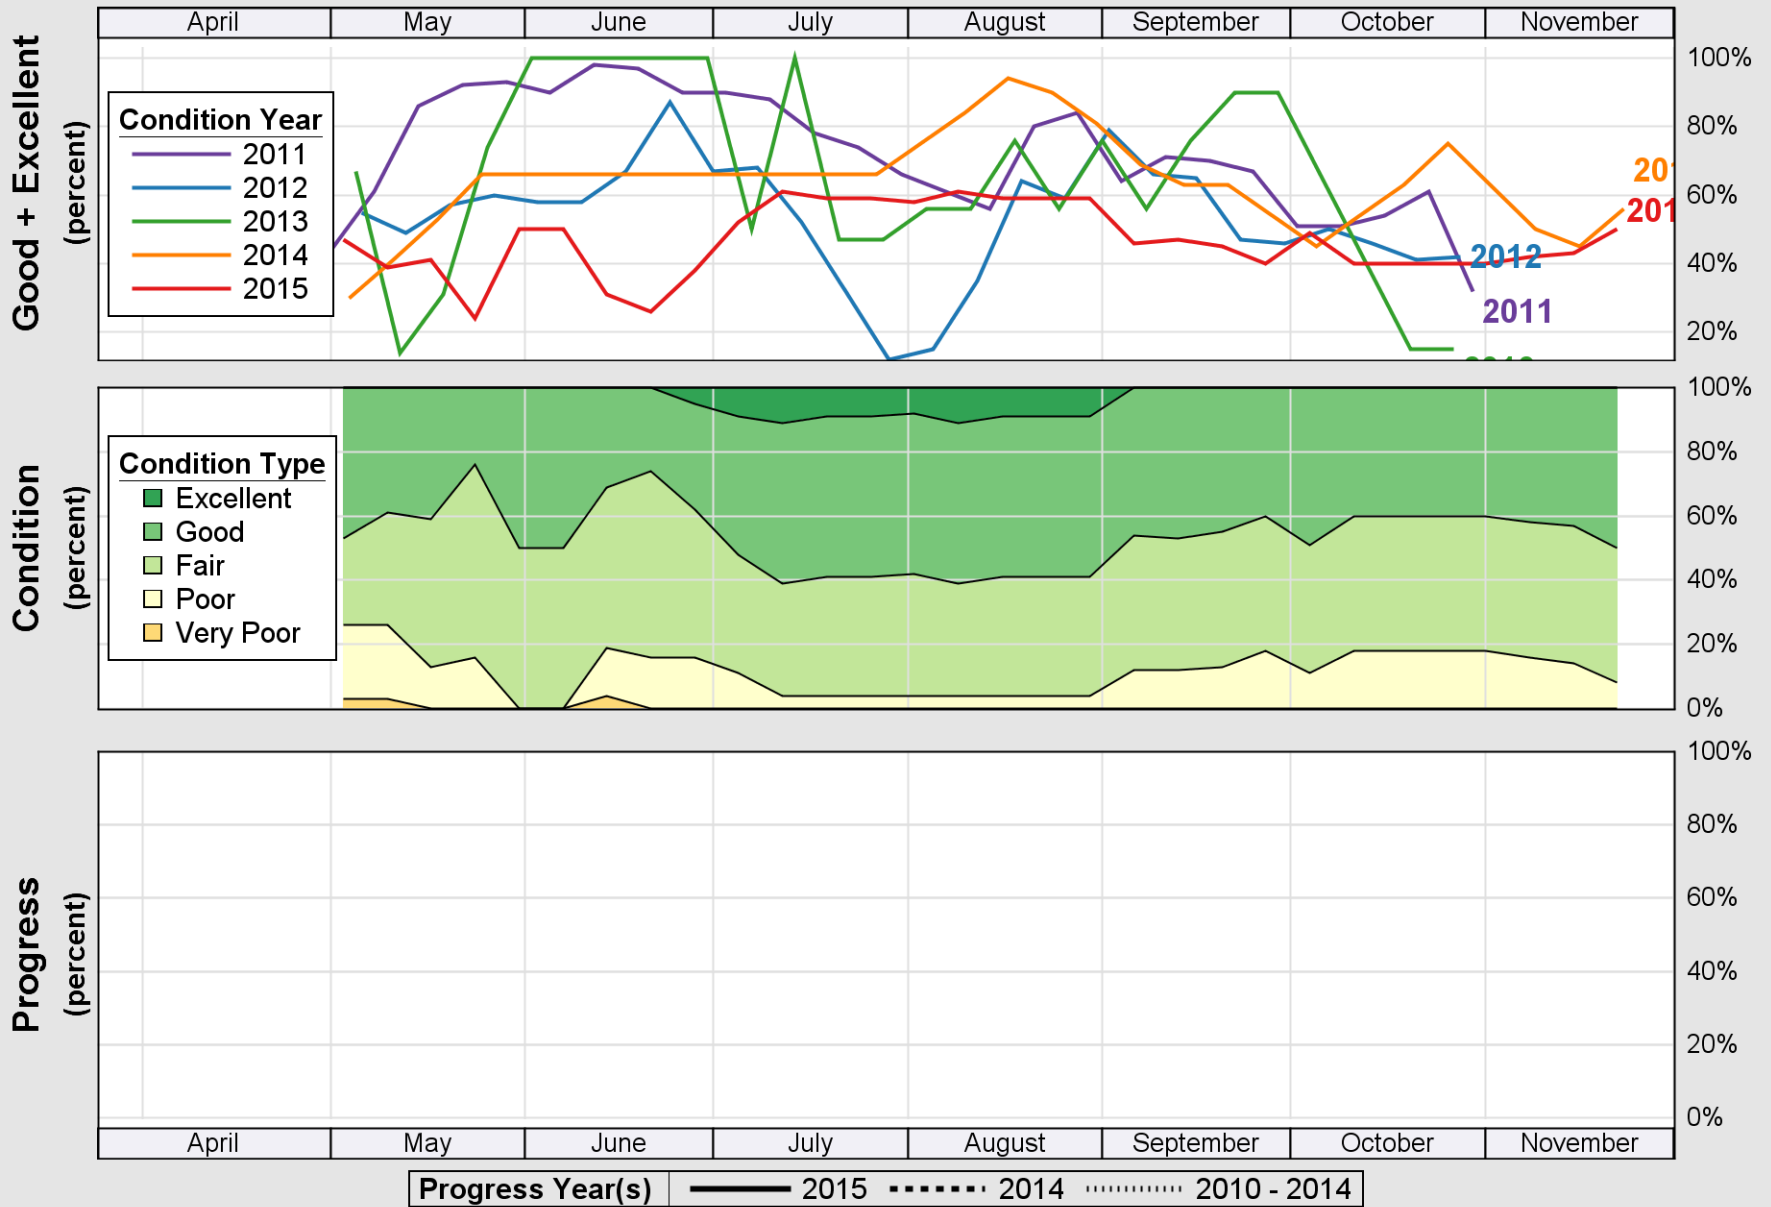

### Crop Progress and Condition: Corn in Massachusetts , 2015

NASS

Source: National Agricultural Statistics Service (NASS), Crop Progress Report

# USDA Crop Progress and Condition: Pasture and Range in Massachusetts , 2015 NASS

Source: National Agricultural Statistics Service (NASS), Crop Progress Report