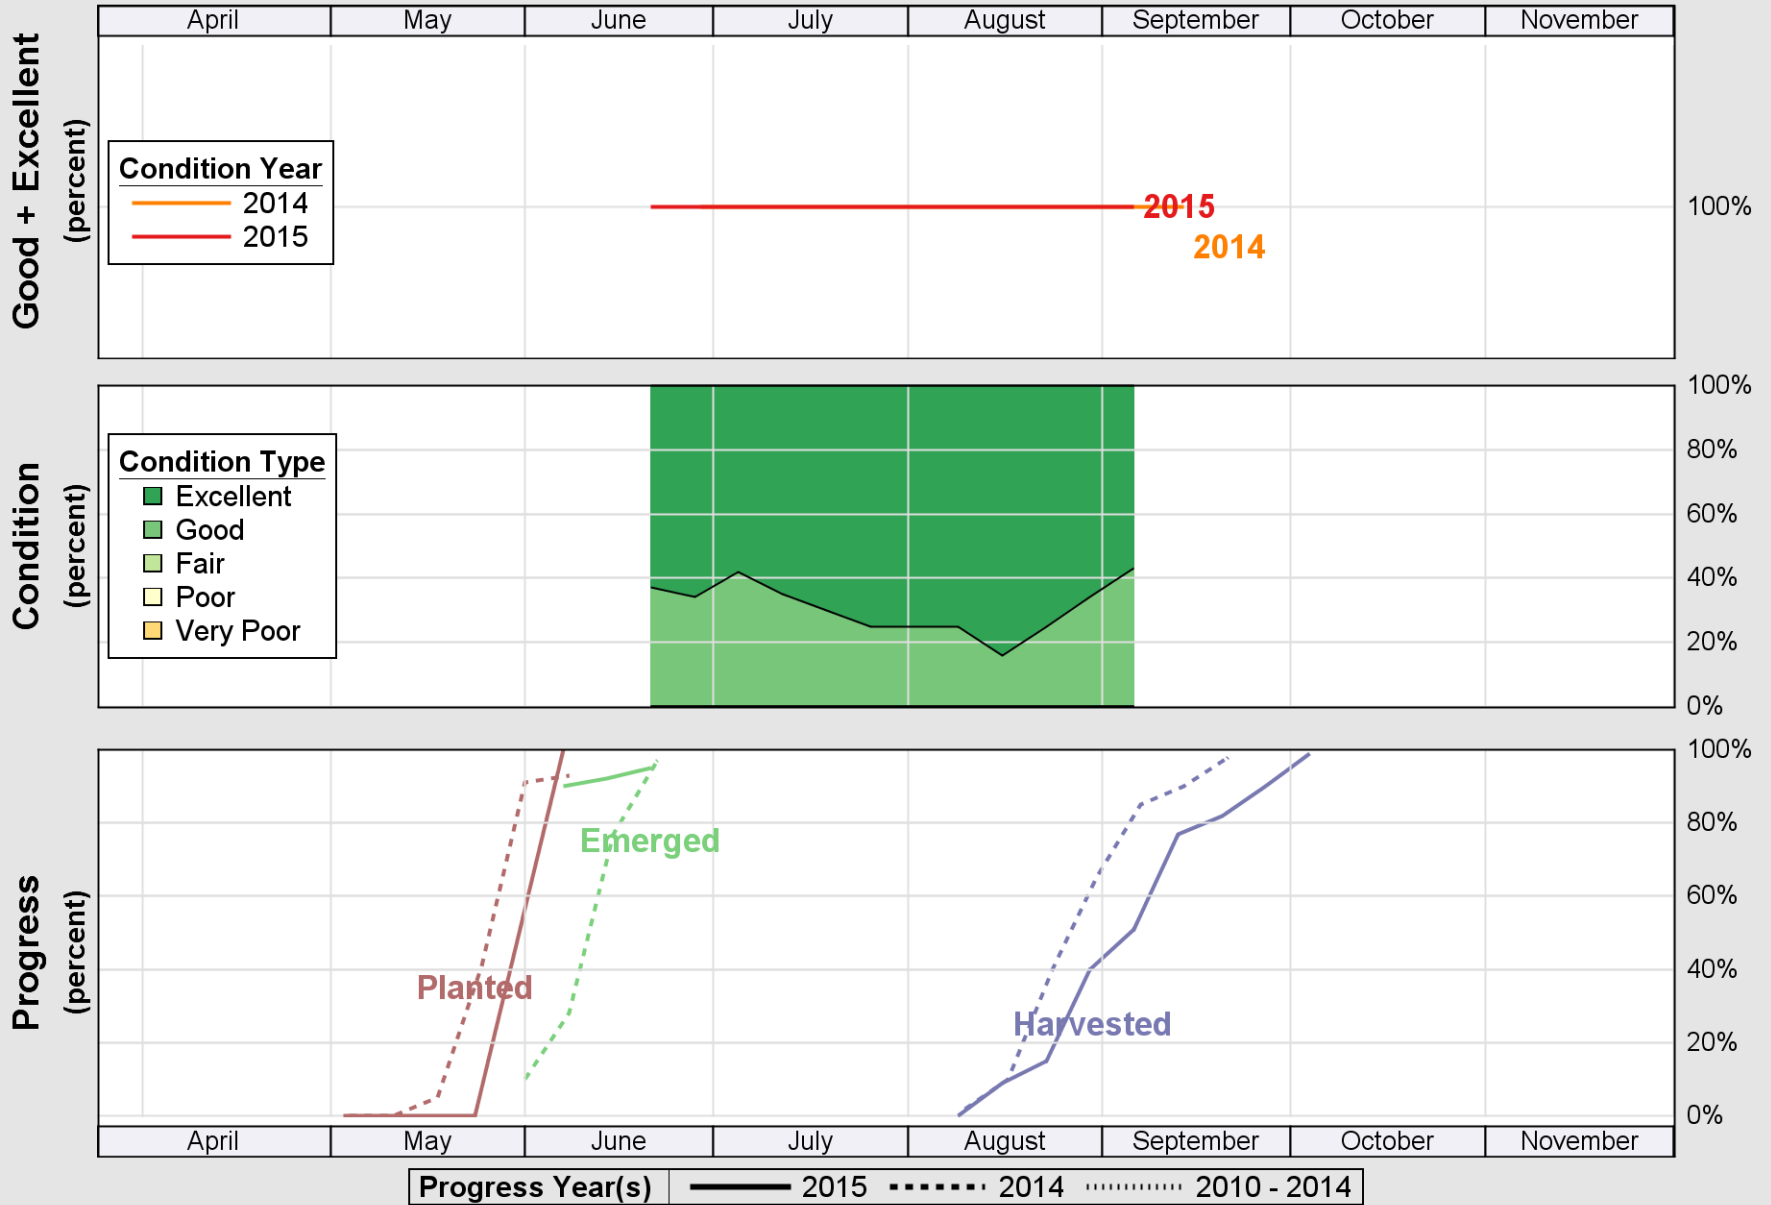

USDA

Crop Progress and Condition: Barley in Maine , 2015

NASS

Source: National Agricultural Statistics Service (NASS), Crop Progress Report

USDA

Crop Progress and Condition: Corn in Maine , 2015

NASS

Source: National Agricultural Statistics Service (NASS), Crop Progress Report

USDA

Crop Progress and Condition: Oats in Maine , 2015

NASS

Source: National Agricultural Statistics Service (NASS), Crop Progress Report

USDA

Crop Progress and Condition: Pasture and Range in Maine , 2015