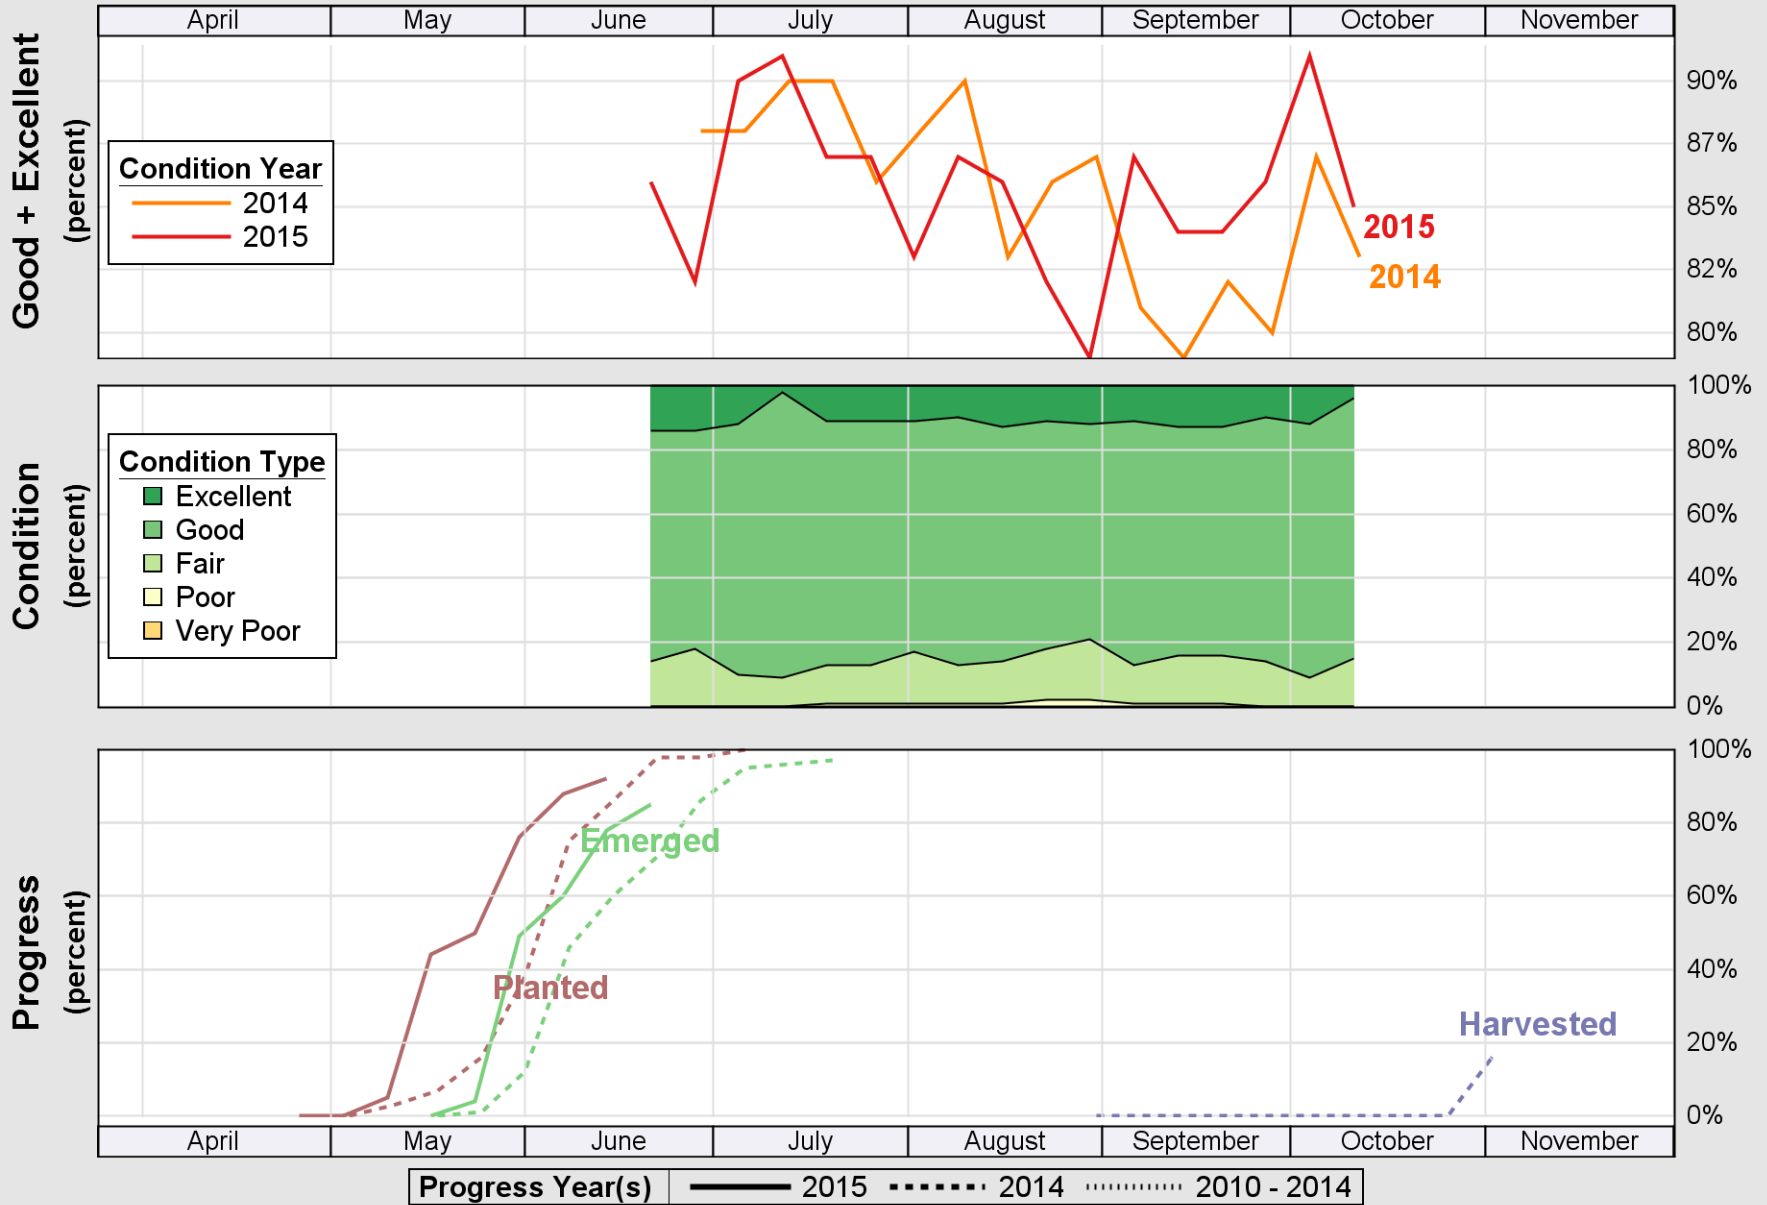

USDA

Crop Progress and Condition: Barley in Maine , 2015

NASS

Source: National Agricultural Statistics Service (NASS), Crop Progress Report

USDA

Crop Progress and Condition: Corn in Maine , 2015

NASS

Source: National Agricultural Statistics Service (NASS), Crop Progress Report

USDA

Crop Progress and Condition: Oats in Maine , 2015

NASS

Source: National Agricultural Statistics Service (NASS), Crop Progress Report

USDA

Crop Progress and Condition: Pasture and Range in Maine , 2015

NASS

Source: National Agricultural Statistics Service (NASS), Crop Progress Report