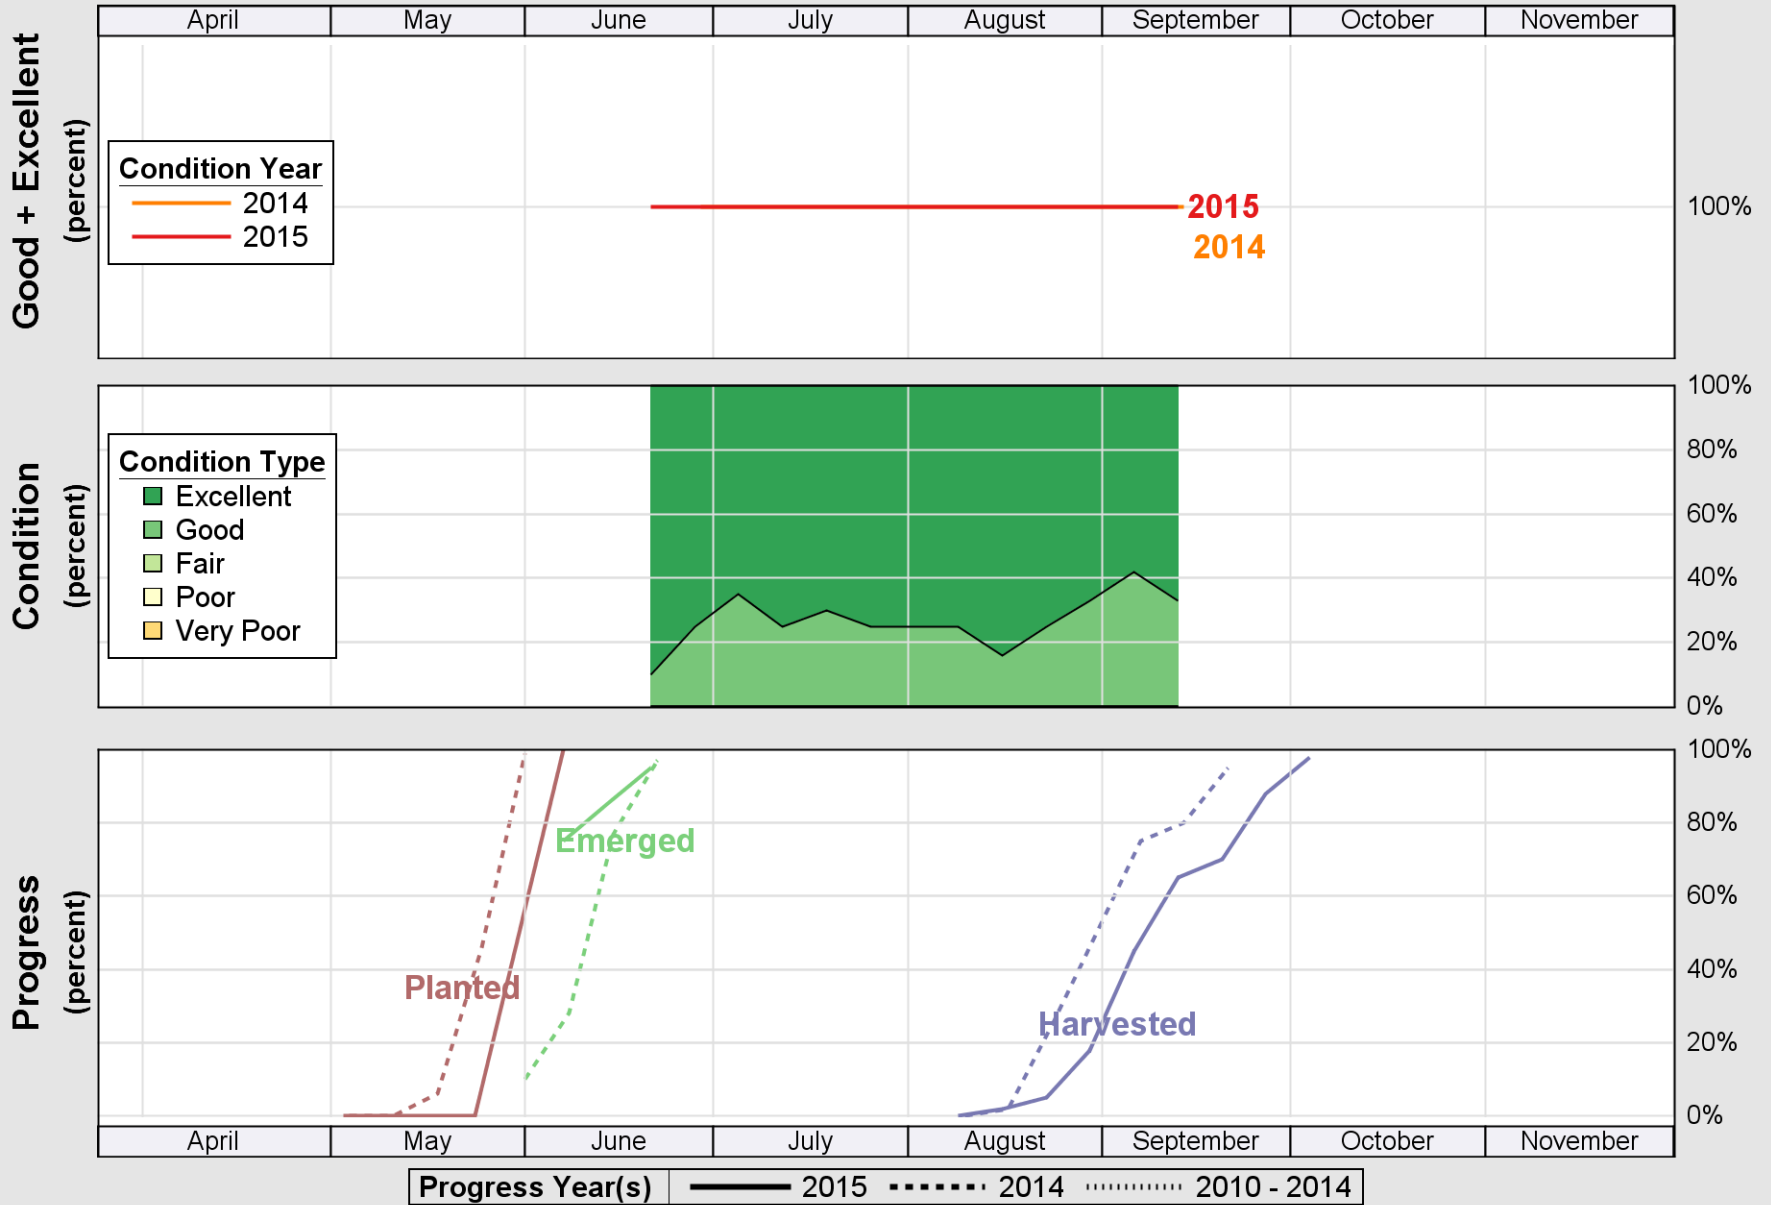

USDA

Crop Progress and Condition: Barley in Maine , 2015

NASS

Source: National Agricultural Statistics Service (NASS), Crop Progress Report

USDA

Crop Progress and Condition: Corn in Maine , 2015

NASS

Source: National Agricultural Statistics Service (NASS), Crop Progress Report

USDA

Crop Progress and Condition: Oats in Maine , 2015

NASS

Source: National Agricultural Statistics Service (NASS), Crop Progress Report

USDA

Crop Progress and Condition: Pasture and Range in Maine , 2015