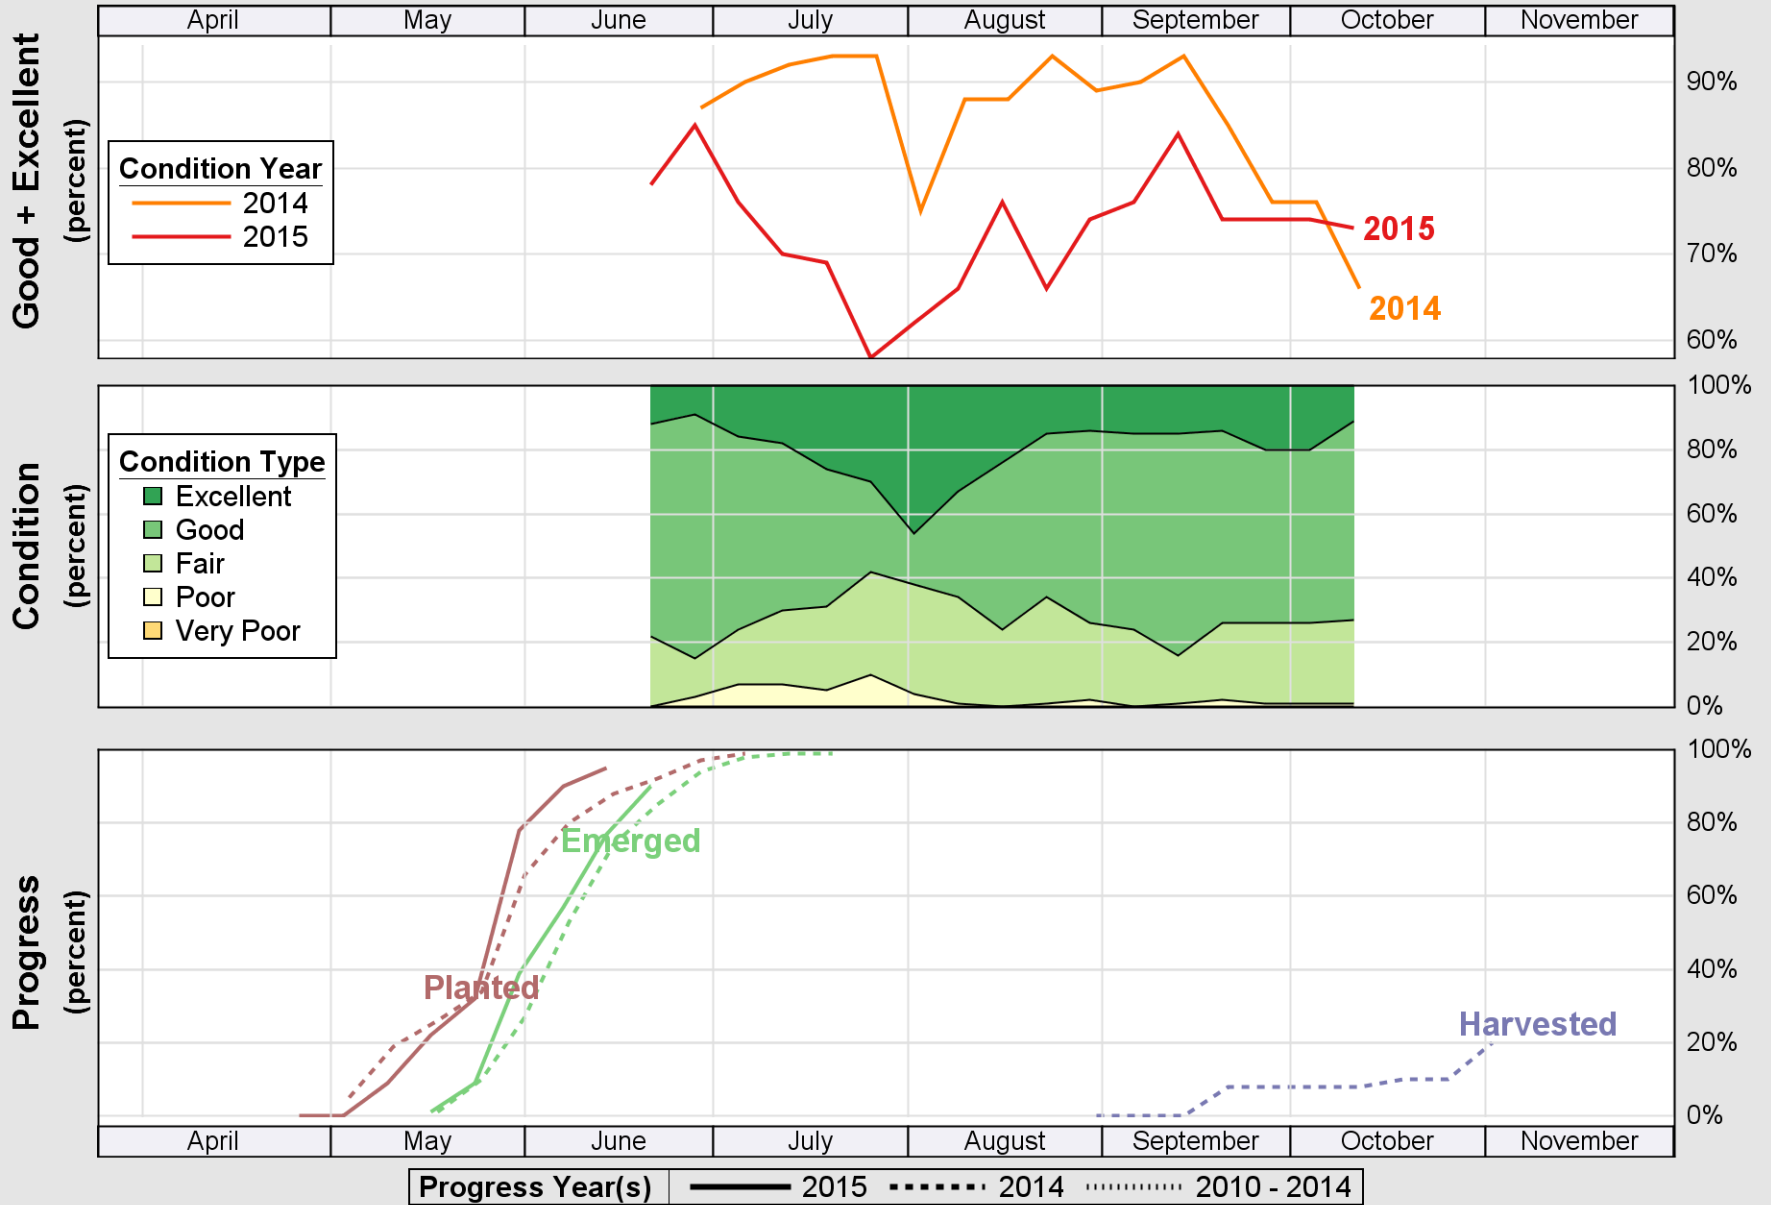

USDA

Crop Progress and Condition: Corn in New Hampshire , 2015

NASS

Source: National Agricultural Statistics Service (NASS), Crop Progress Report

USDA Crop Progress and Condition: Pasture and Range in New Hampshire, 2015 NASS

Source: National Agricultural Statistics Service (NASS), Crop Progress Report