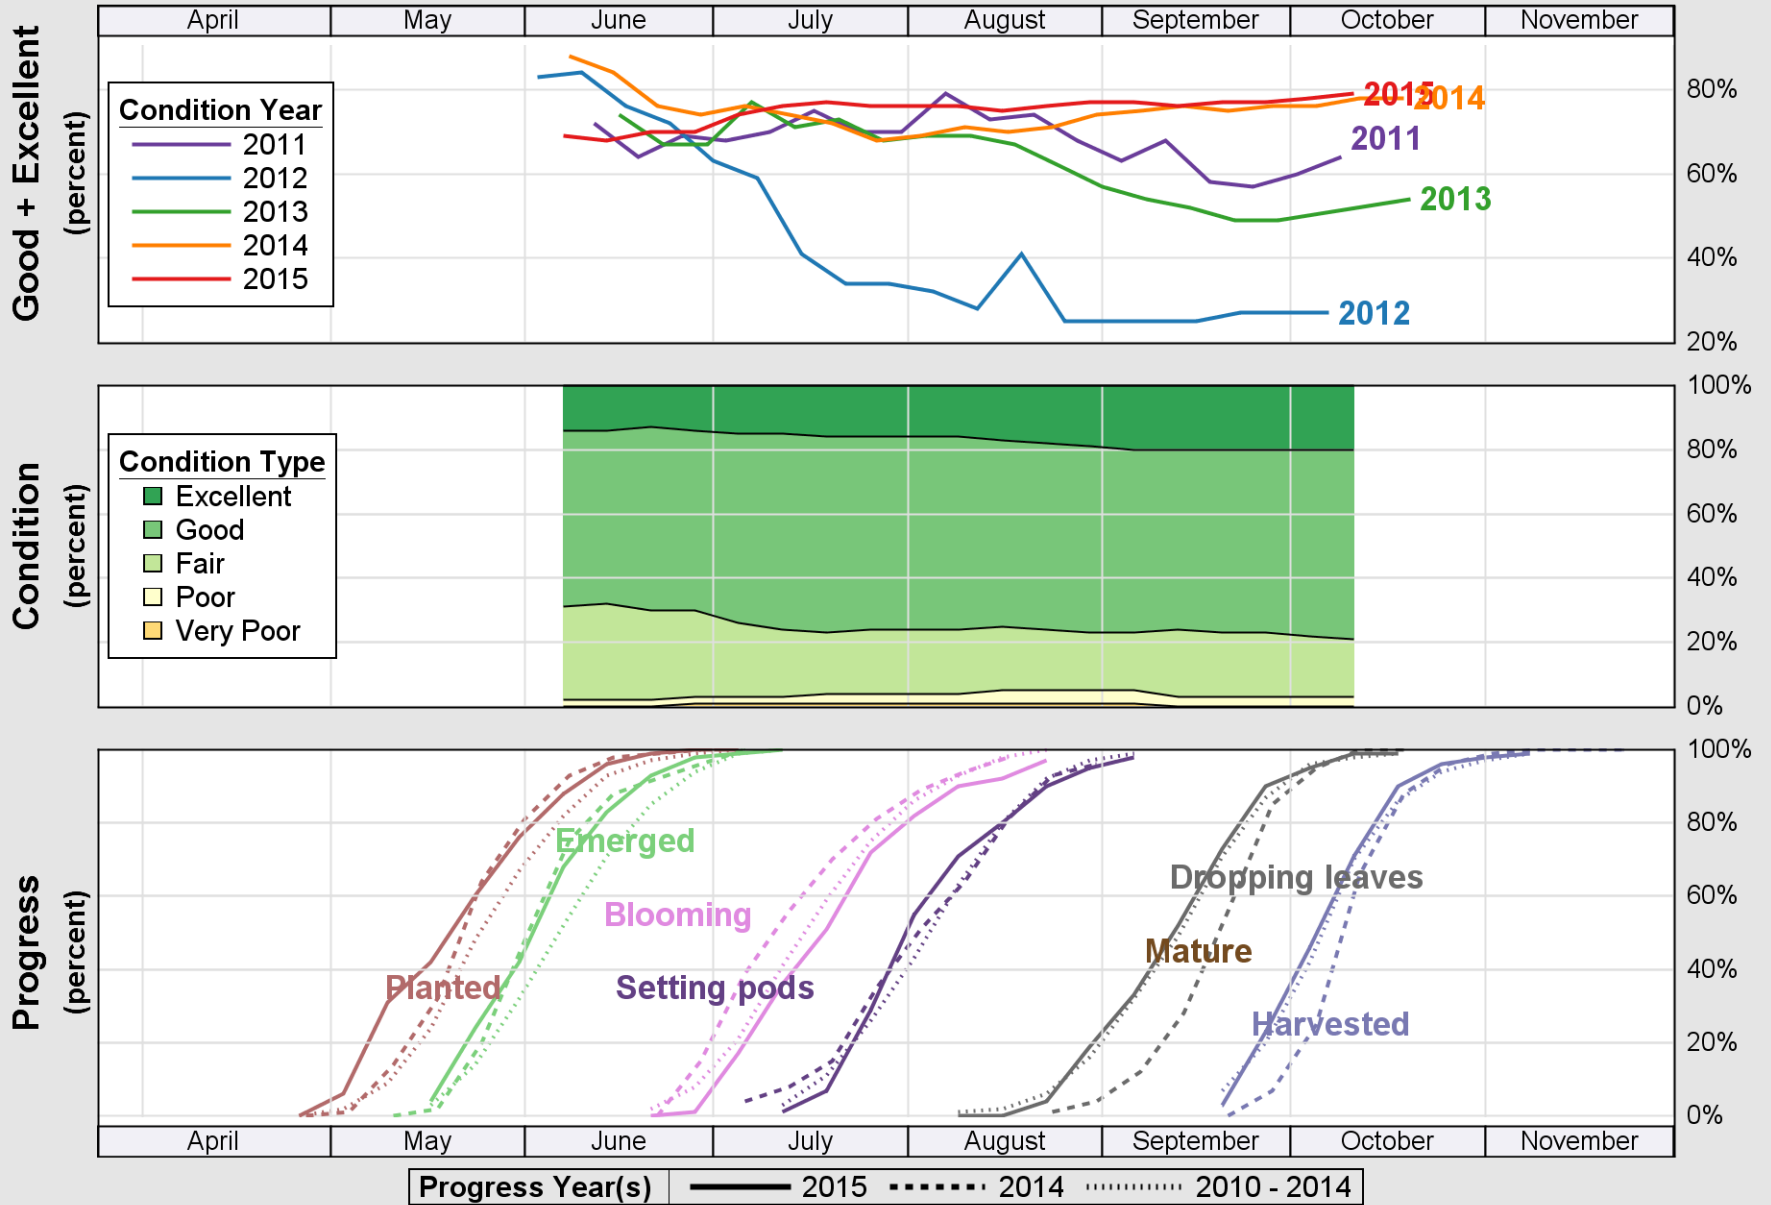

NASS

Source: National Agricultural Statistics Service (NASS), Crop Progress Report

USDA

Crop Progress and Condition: Soybeans in South Dakota , 2015

NASS

Source: National Agricultural Statistics Service (NASS), Crop Progress Report

USDA

Crop Progress and Condition: Spring Wheat in South Dakota , 2015

NASS

Source: National Agricultural Statistics Service (NASS), Crop Progress Report

USDA

Crop Progress and Condition: Sugar Beets in South Dakota , 2015