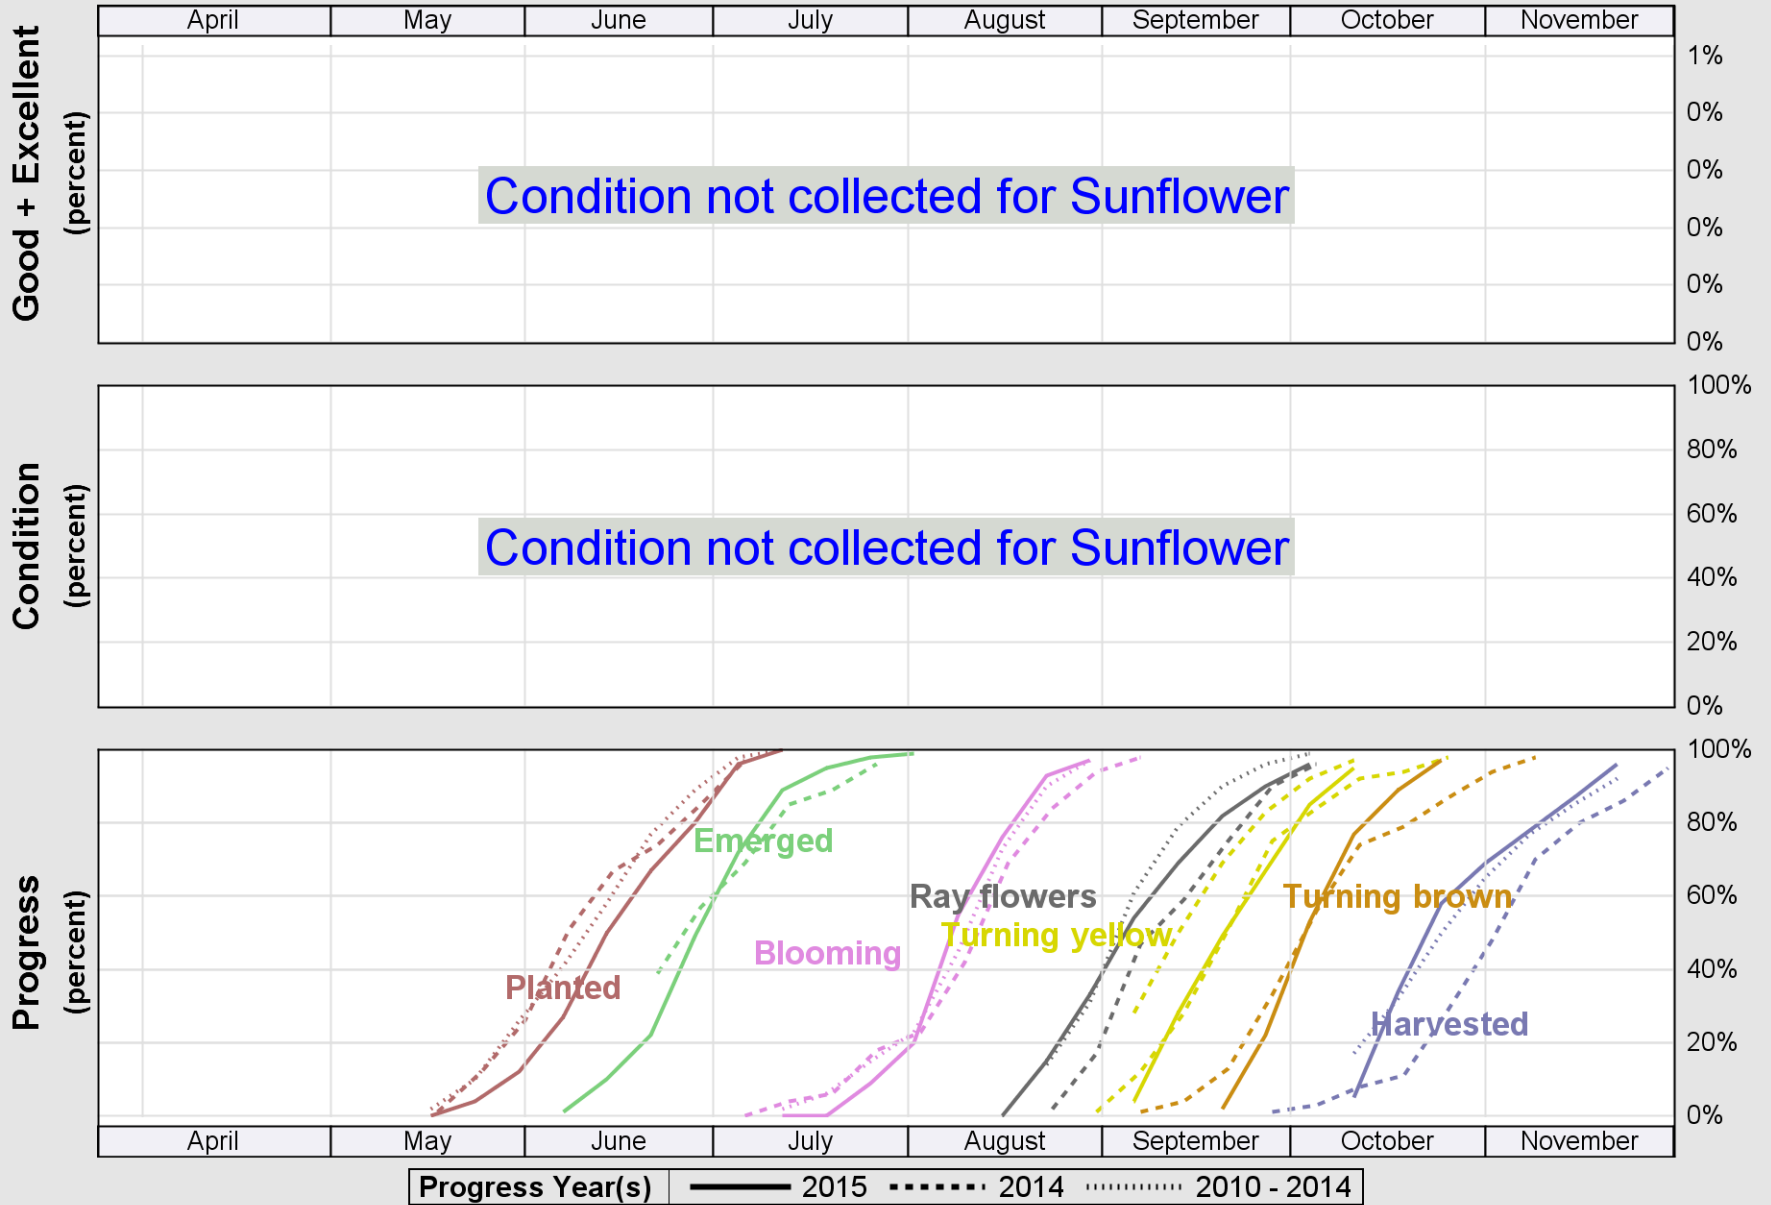

USDA

Crop Progress and Condition: Spring Wheat in South Dakota , 2015

NASS

Source: National Agricultural Statistics Service (NASS), Crop Progress Report

USDA

Crop Progress and Condition: Sugar Beets in South Dakota , 2015

NASS

Source: National Agricultural Statistics Service (NASS), Crop Progress Report

USDA

Crop Progress and Condition: Sunflower in South Dakota , 2015

NASS

Source: National Agricultural Statistics Service (NASS), Crop Progress Report

USDA

Crop Progress and Condition: Winter Wheat in South Dakota , 2015

NASS

Source: National Agricultural Statistics Service (NASS), Crop Progress Report