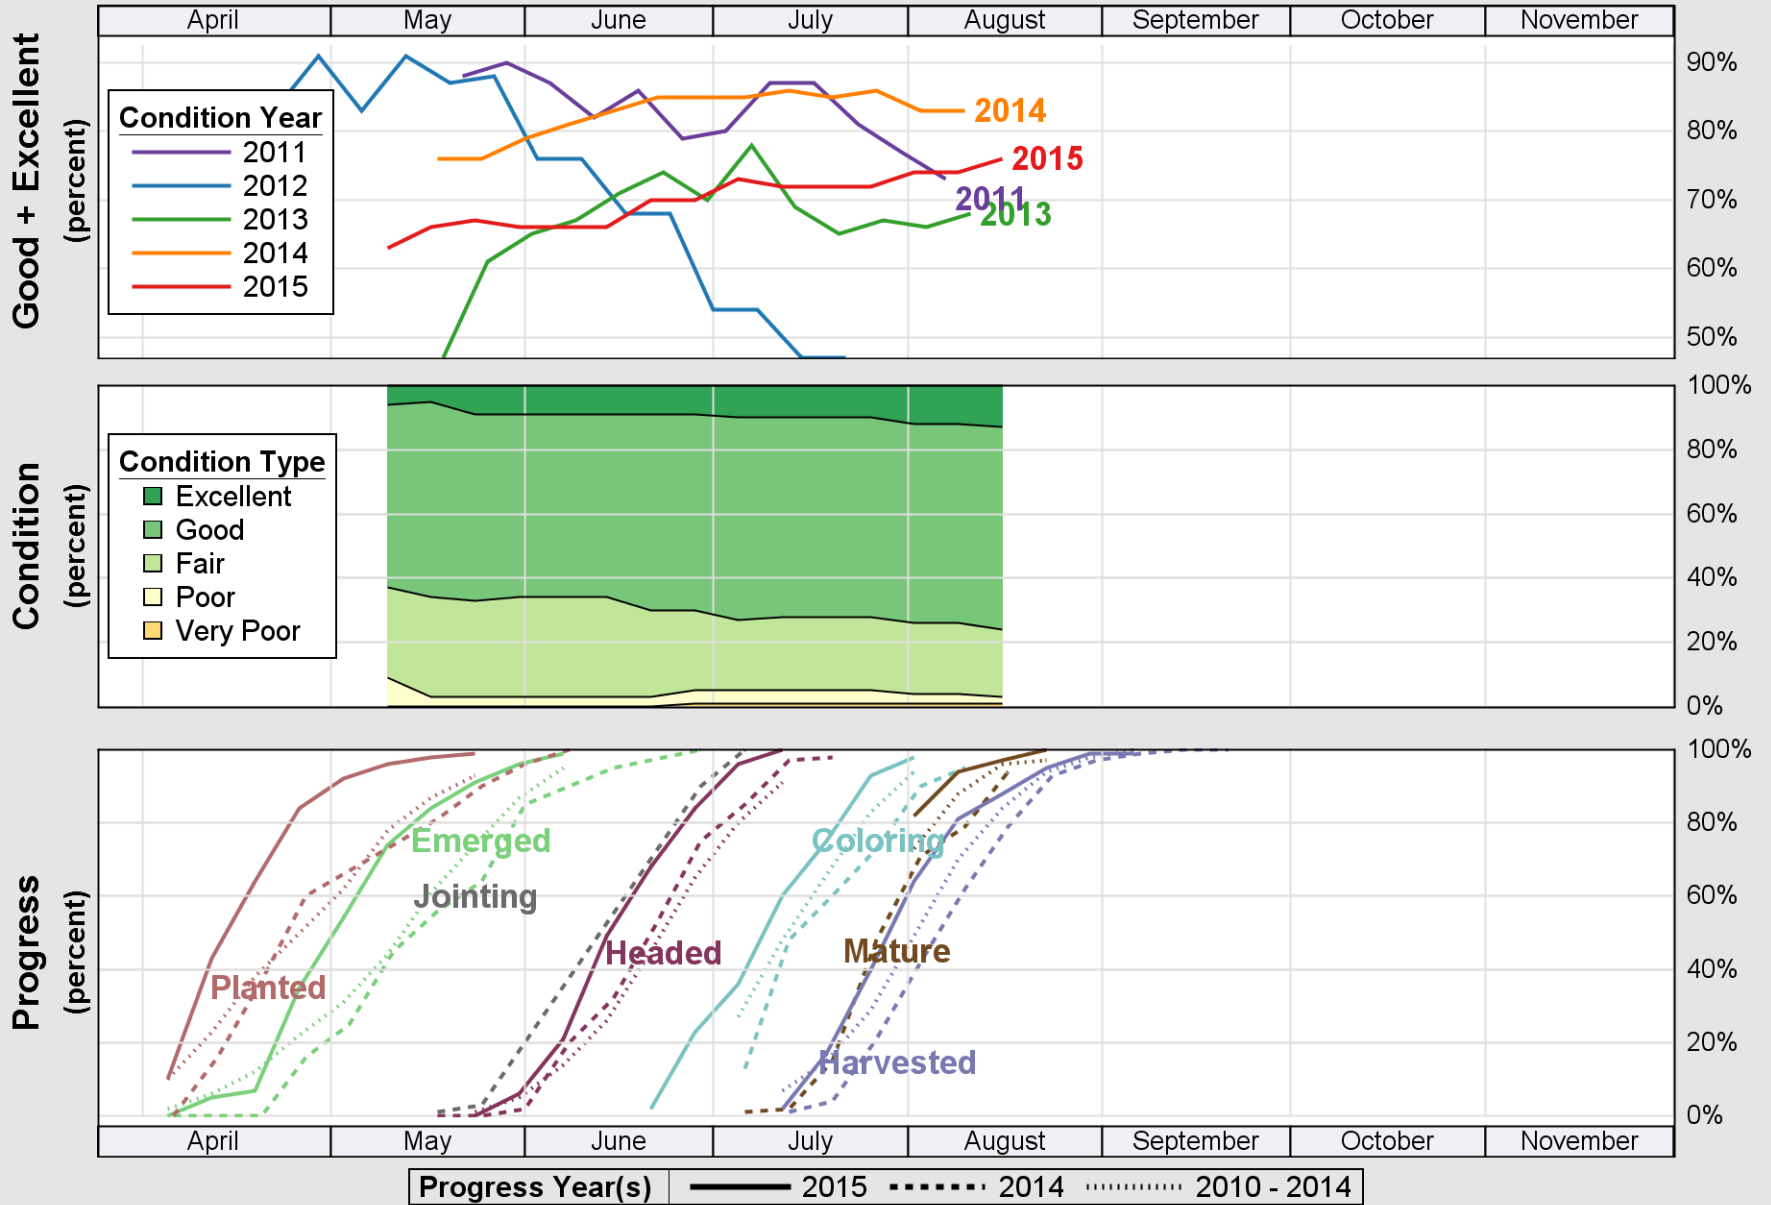

USDA

Crop Progress and Condition: Barley in South Dakota , 2015

NASS

Source: National Agricultural Statistics Service (NASS), Crop Progress Report

USDA

Crop Progress and Condition: Corn in South Dakota , 2015

NASS

Source: National Agricultural Statistics Service (NASS), Crop Progress Report

USDA

Crop Progress and Condition: Oats in South Dakota , 2015

NASS

Source: National Agricultural Statistics Service (NASS), Crop Progress Report

USDA Crop Progress and Condition: Pasture and Range in South Dakota , 2015 NASS

Source: National Agricultural Statistics Service (NASS), Crop Progress Report

USDA

Crop Progress and Condition: Sorghum in South Dakota , 2015