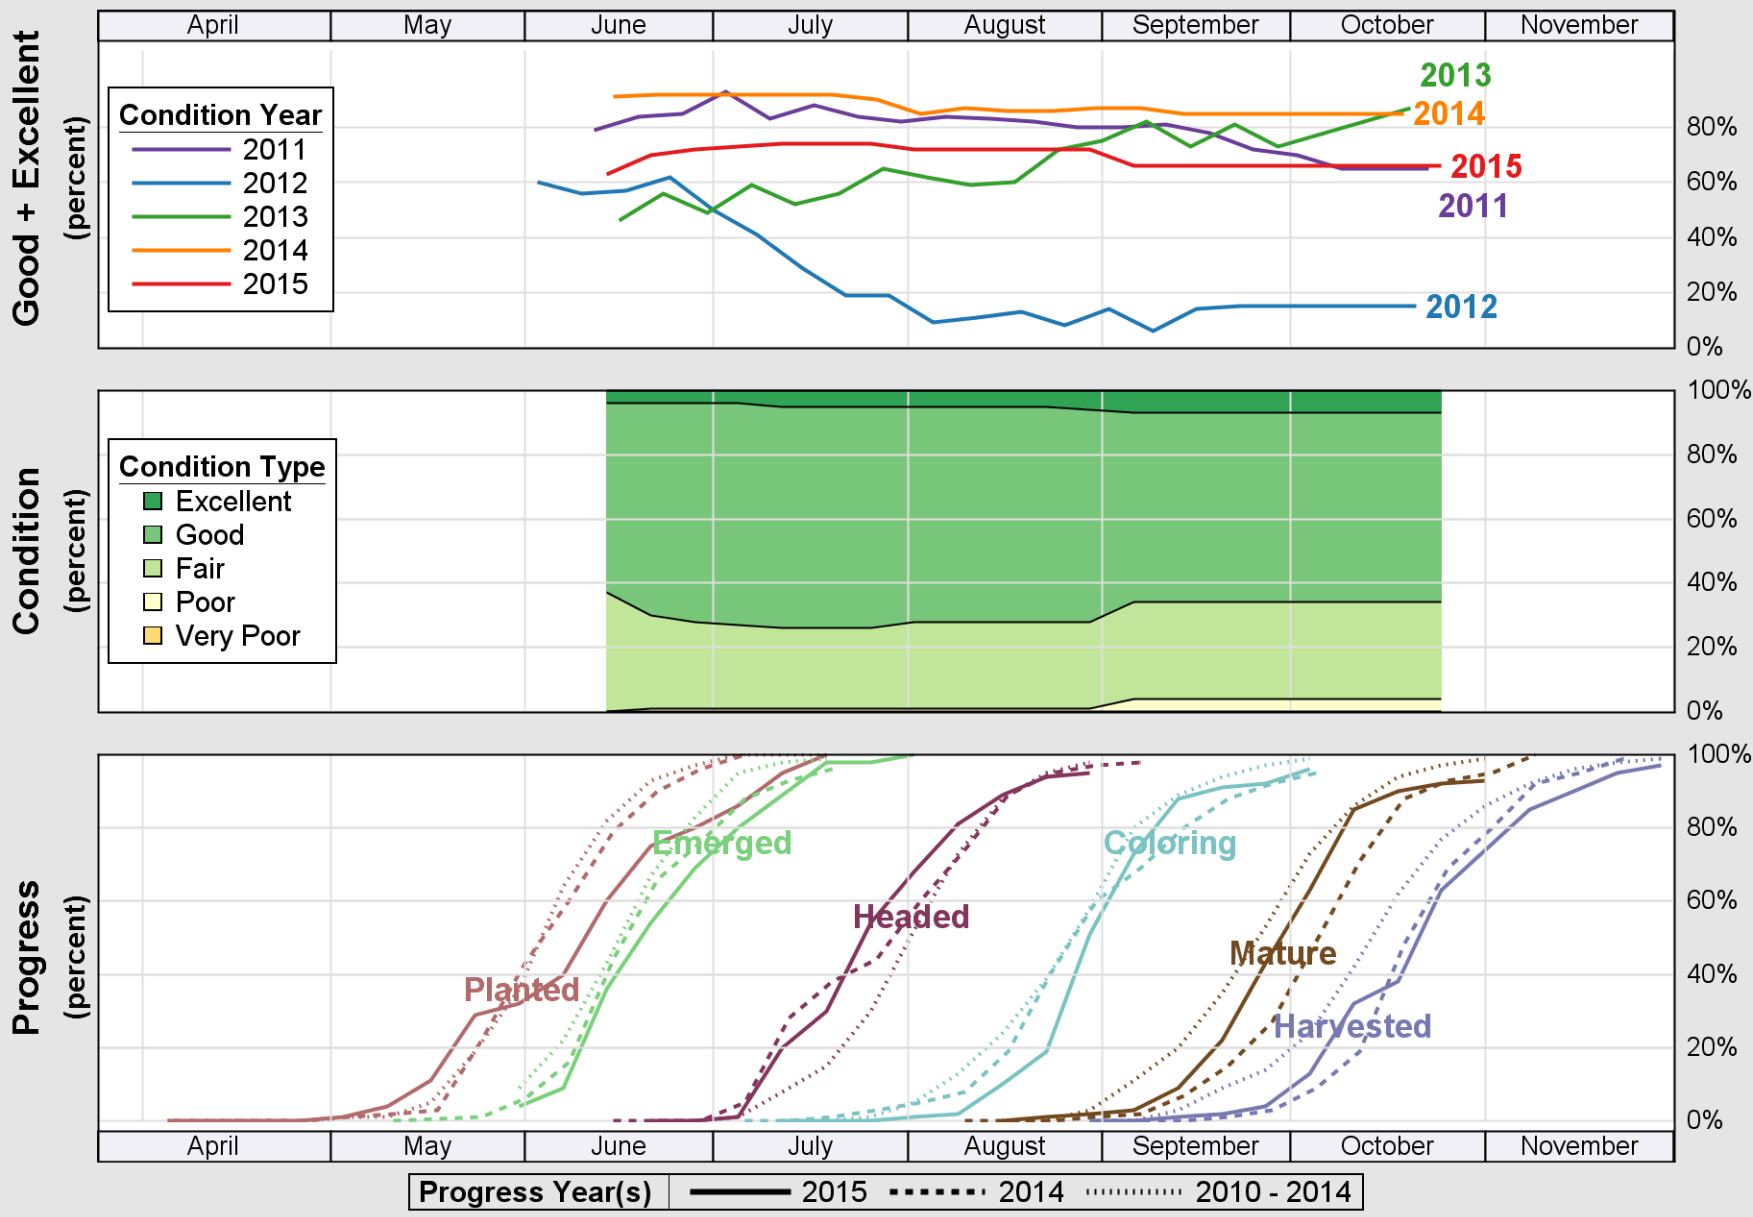

NASS

Source: National Agricultural Statistics Service (NASS), Crop Progress Report

USDA

Crop Progress and Condition: Oats in South Dakota , 2015

NASS

Source: National Agricultural Statistics Service (NASS), Crop Progress Report

USDA Crop Progress and Condition: Pasture and Range in South Dakota , 2015 NASS

Source: National Agricultural Statistics Service (NASS), Crop Progress Report

USDA

Crop Progress and Condition: Sorghum in South Dakota , 2015

NASS

Source: National Agricultural Statistics Service (NASS), Crop Progress Report

USDA

Crop Progress and Condition: Soybeans in South Dakota , 2015

NASS

Source: National Agricultural Statistics Service (NASS), Crop Progress Report