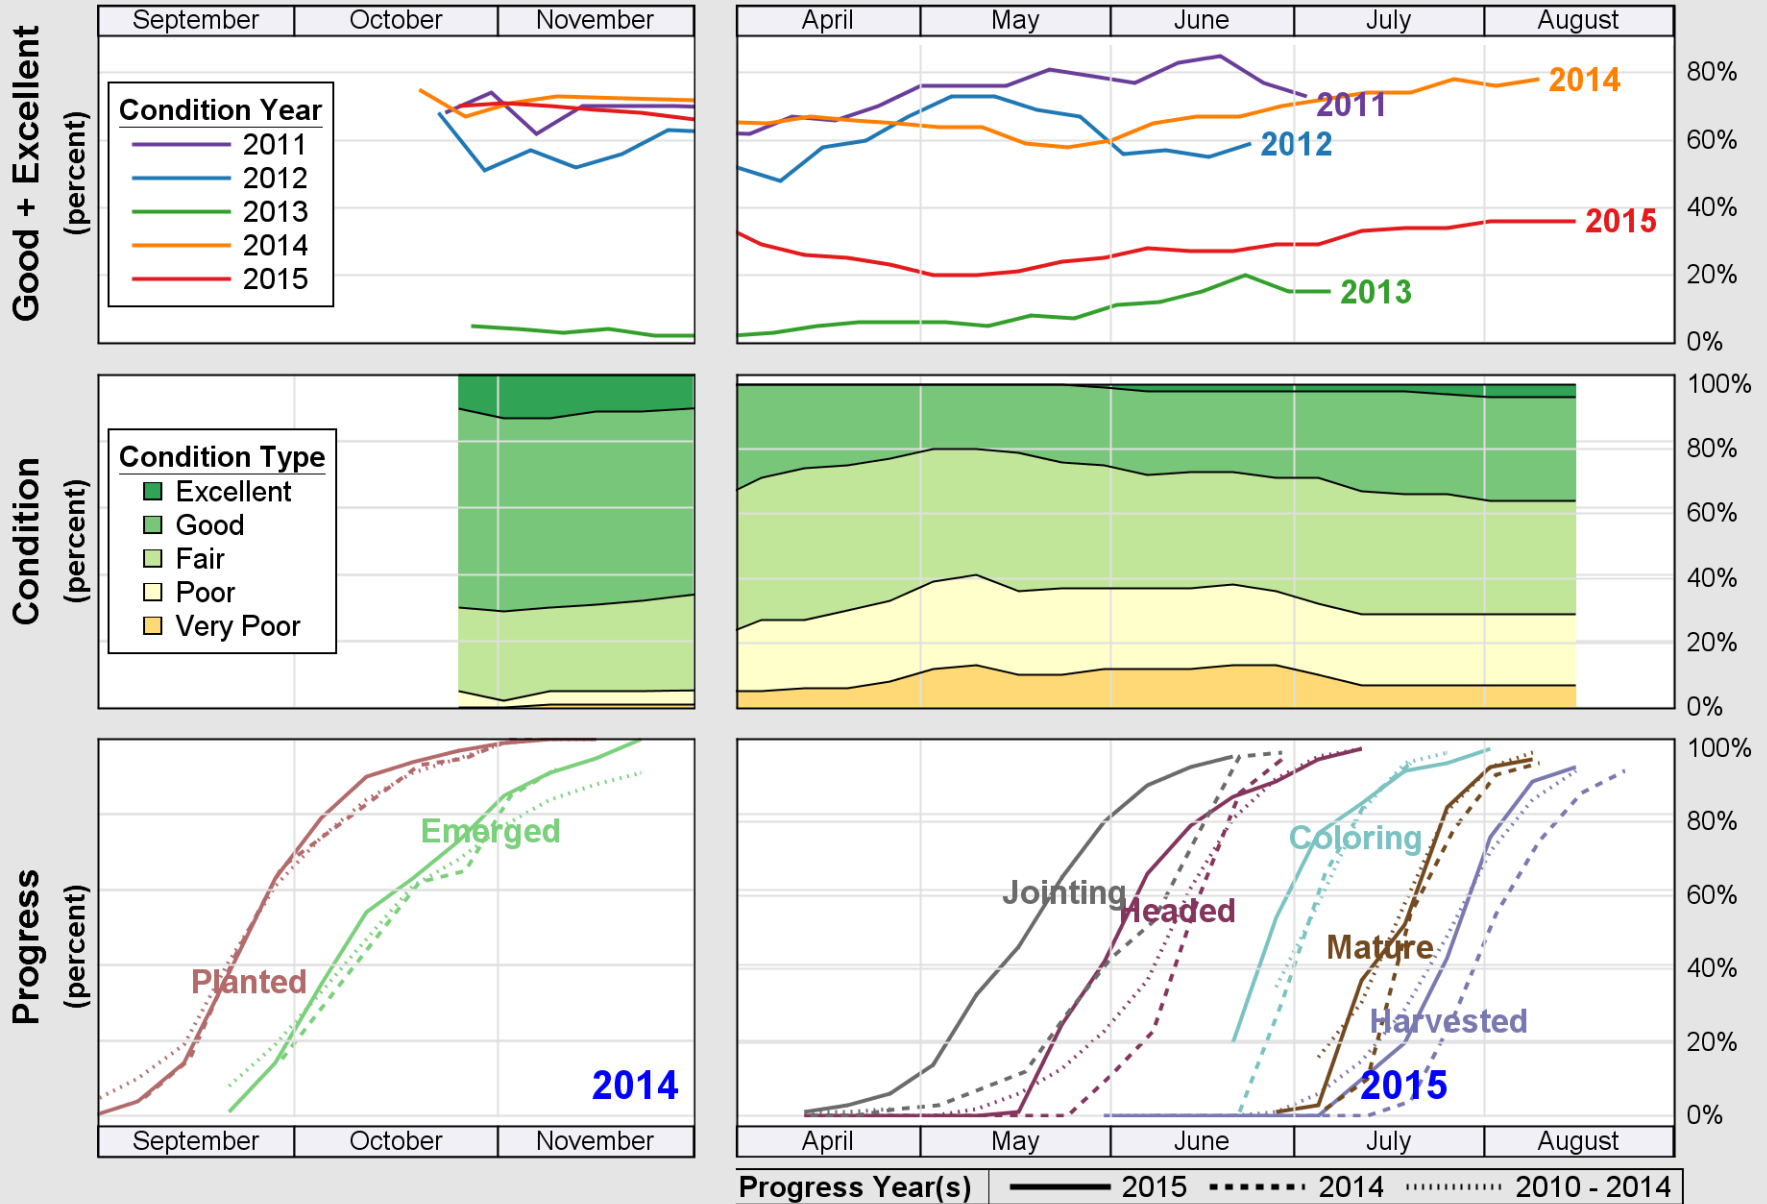

USDA

Crop Progress and Condition: Spring Wheat in South Dakota , 2015

NASS

Source: National Agricultural Statistics Service (NASS), Crop Progress Report

USDA

Crop Progress and Condition: Sugar Beets in South Dakota , 2015

NASS

Source: National Agricultural Statistics Service (NASS), Crop Progress Report

USDA

Crop Progress and Condition: Sunflower in South Dakota , 2015

NASS

Source: National Agricultural Statistics Service (NASS), Crop Progress Report

USDA

Crop Progress and Condition: Winter Wheat in South Dakota , 2015

NASS

Source: National Agricultural Statistics Service (NASS), Crop Progress Report