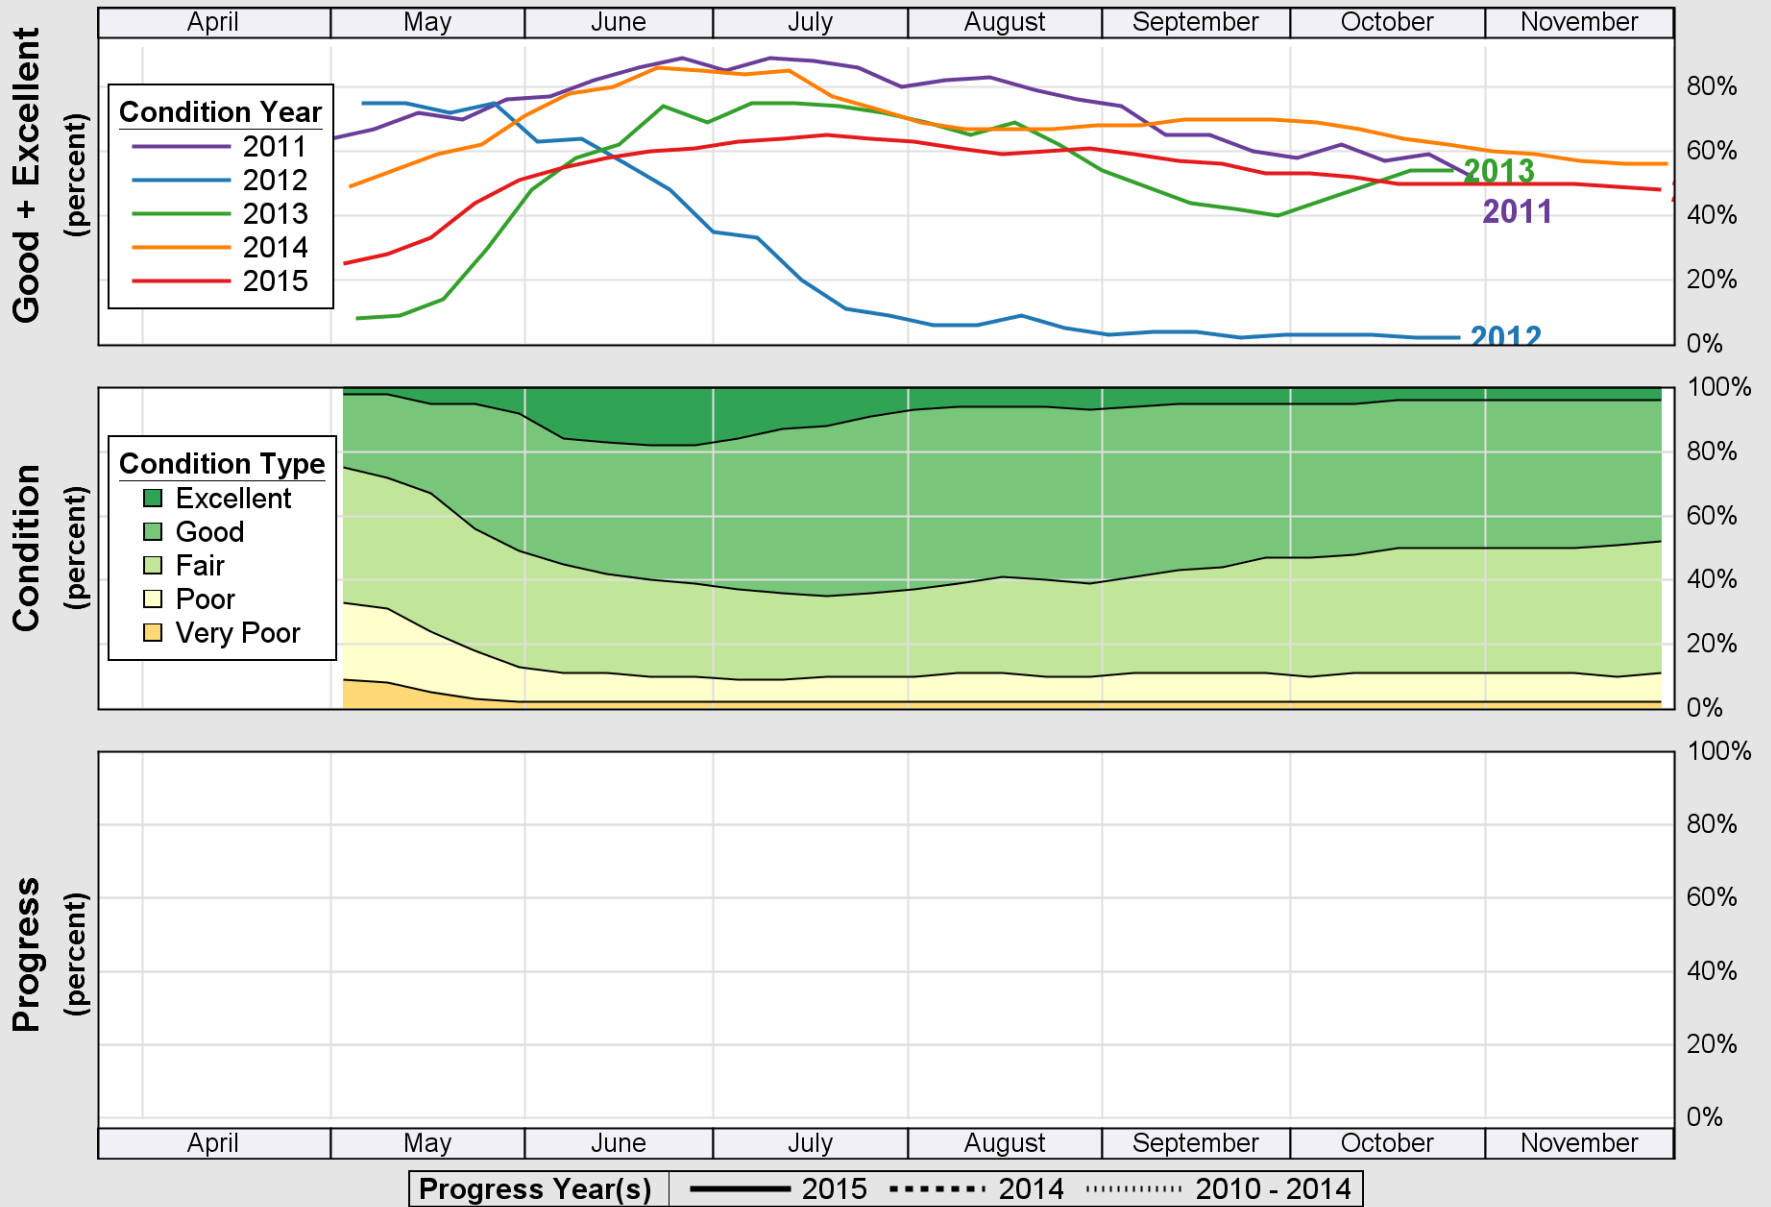

USDA

Crop Progress and Condition: Barley in South Dakota , 2015

NASS

Source: National Agricultural Statistics Service (NASS), Crop Progress Report

USDA

Crop Progress and Condition: Corn in South Dakota , 2015

NASS

Source: National Agricultural Statistics Service (NASS), Crop Progress Report

USDA

Crop Progress and Condition: Oats in South Dakota , 2015

NASS

Source: National Agricultural Statistics Service (NASS), Crop Progress Report

USDA Crop Progress and Condition: Pasture and Range in South Dakota , 2015 NASS

Source: National Agricultural Statistics Service (NASS), Crop Progress Report

USDA

Crop Progress and Condition: Sorghum in South Dakota , 2015