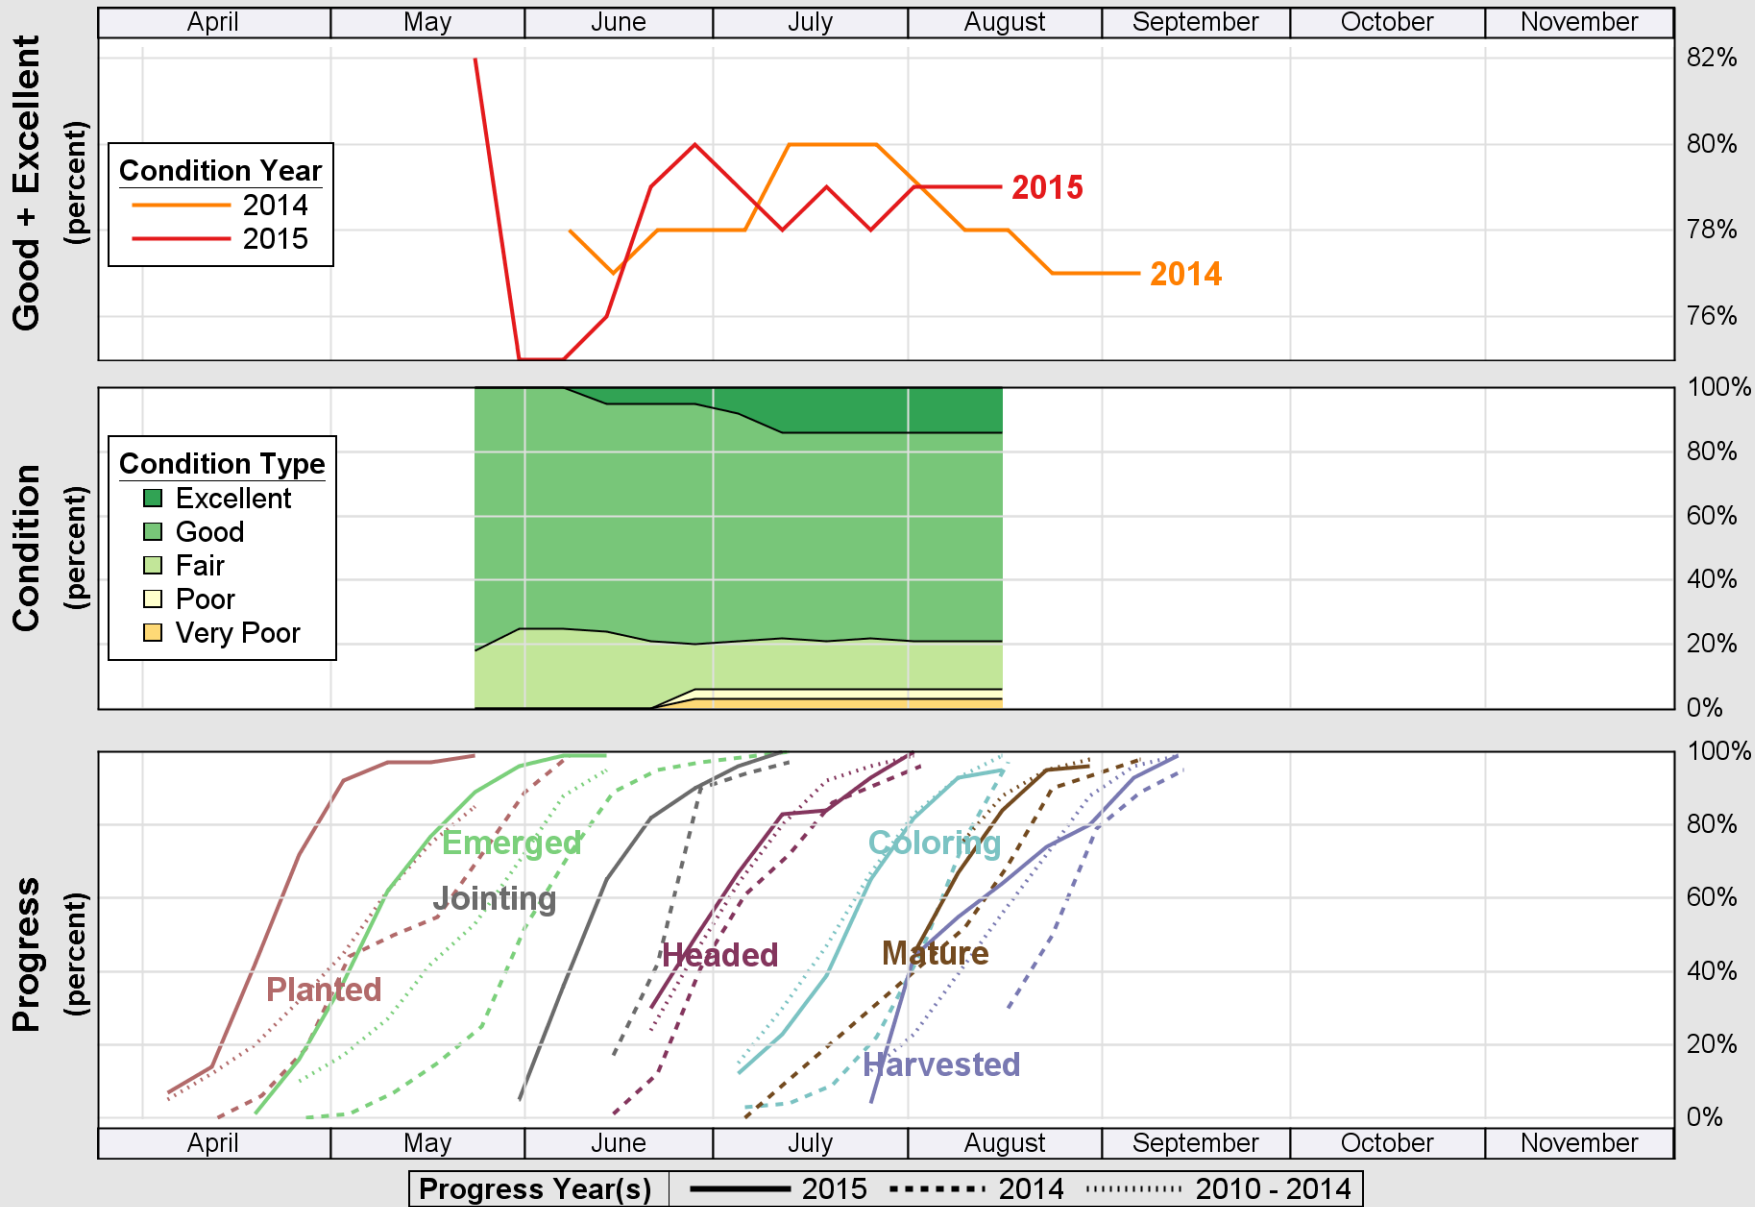

USDA

Crop Progress and Condition: Barley in South Dakota , 2015

NASS

Source: National Agricultural Statistics Service (NASS), Crop Progress Report

USDA

Crop Progress and Condition: Corn in South Dakota , 2015

NASS

Source: National Agricultural Statistics Service (NASS), Crop Progress Report

USDA

Crop Progress and Condition: Oats in South Dakota , 2015

NASS

Source: National Agricultural Statistics Service (NASS), Crop Progress Report