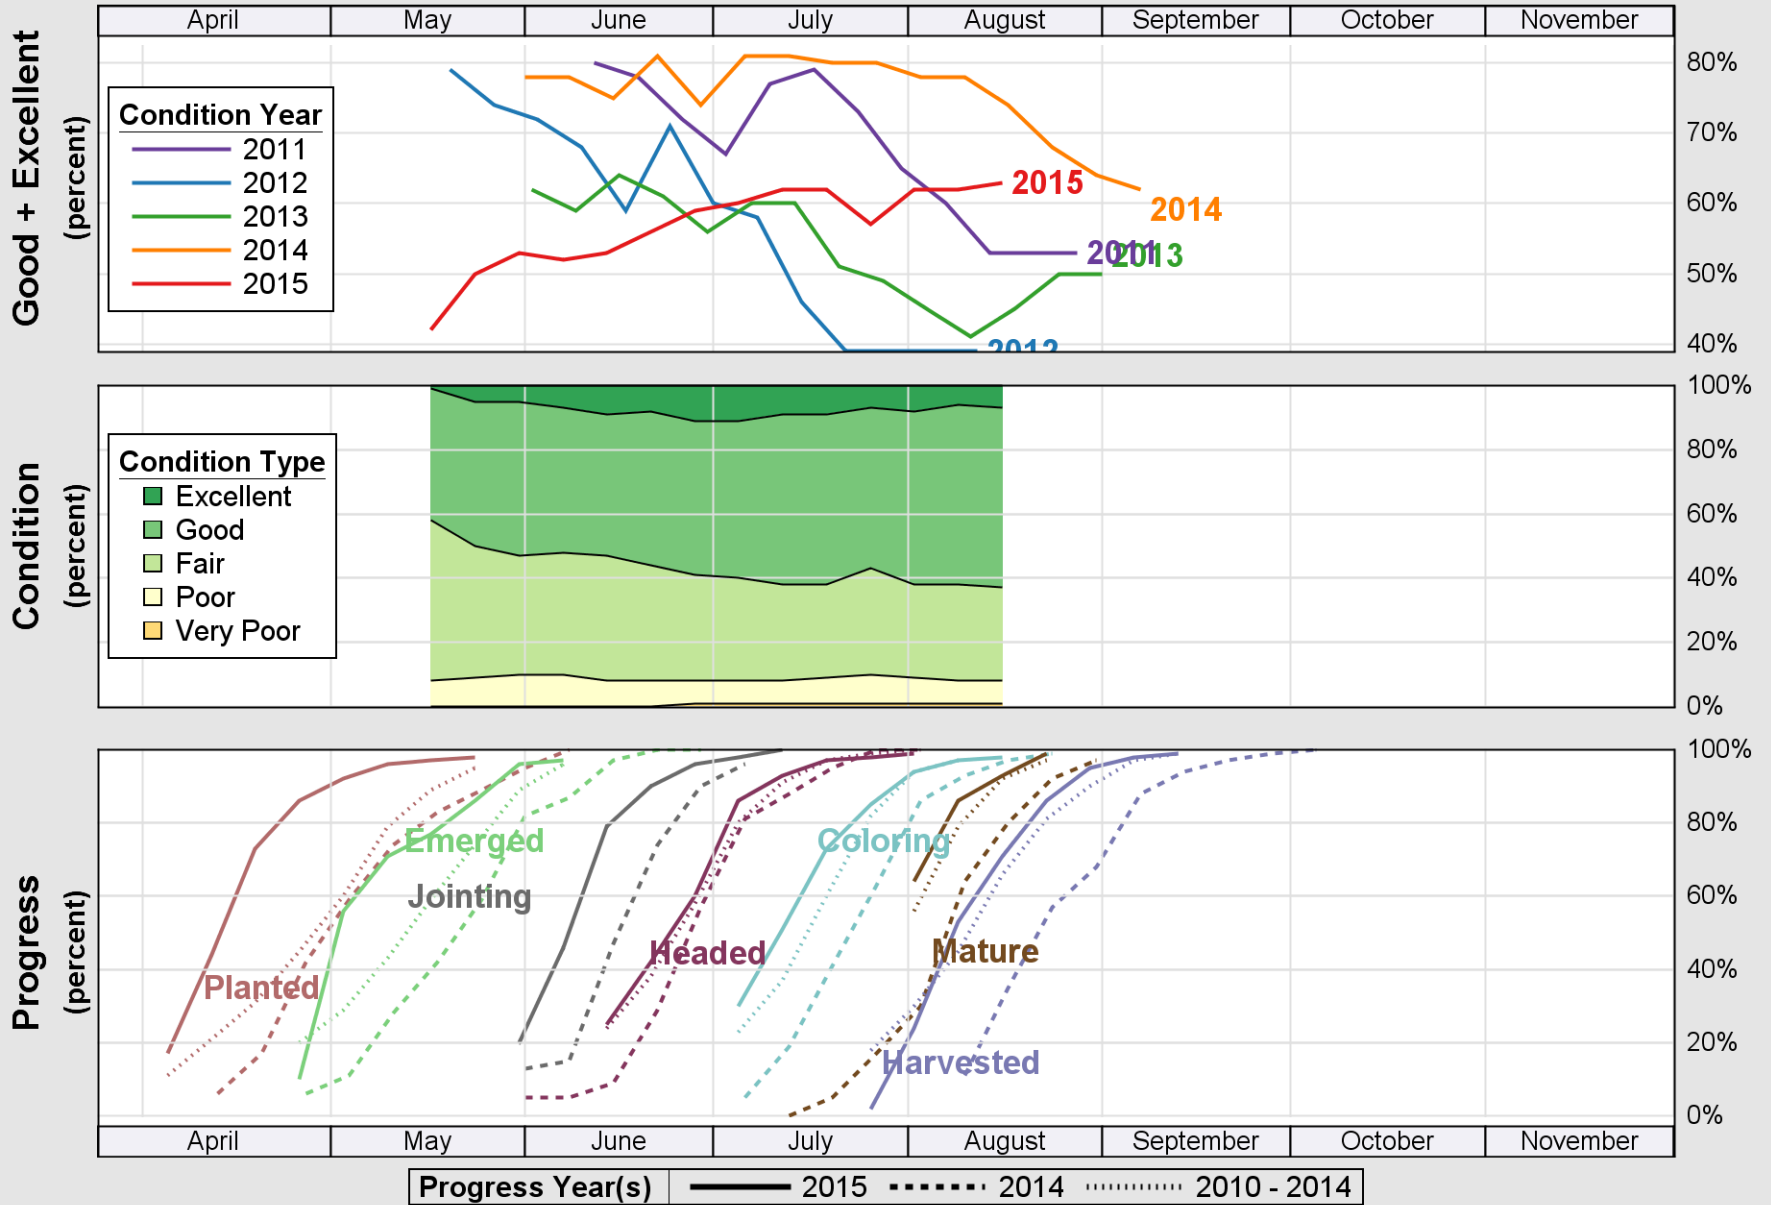

NASS

Source: National Agricultural Statistics Service (NASS), Crop Progress Report

USDA

Crop Progress and Condition: Soybeans in South Dakota , 2015

NASS

Source: National Agricultural Statistics Service (NASS), Crop Progress Report

USDA

Crop Progress and Condition: Spring Wheat in South Dakota , 2015

NASS

Source: National Agricultural Statistics Service (NASS), Crop Progress Report

USDA

Crop Progress and Condition: Sugar Beets in South Dakota , 2015