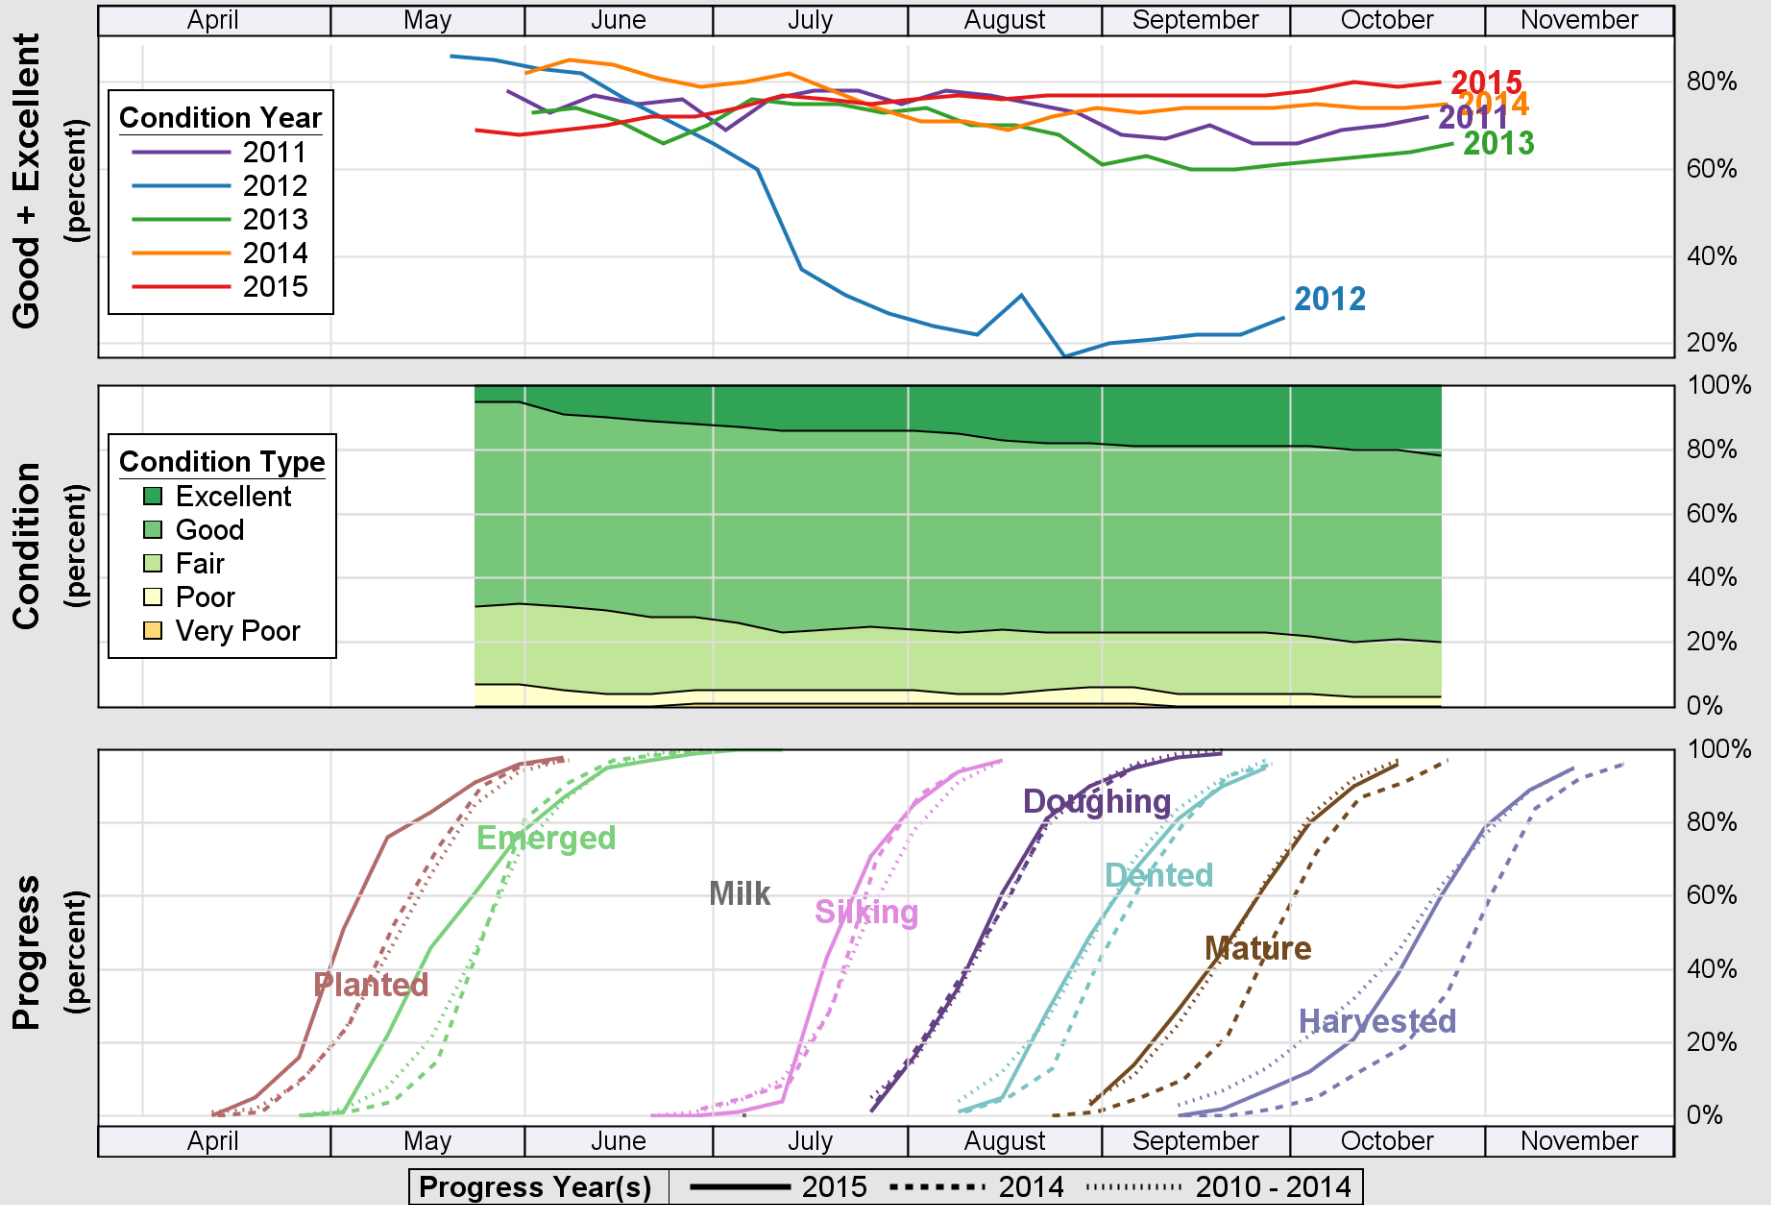

USDA

Crop Progress and Condition: Barley in South Dakota , 2015

NASS

Source: National Agricultural Statistics Service (NASS), Crop Progress Report

USDA

Crop Progress and Condition: Corn in South Dakota , 2015

NASS

Source: National Agricultural Statistics Service (NASS), Crop Progress Report

USDA

Crop Progress and Condition: Oats in South Dakota , 2015

NASS

Source: National Agricultural Statistics Service (NASS), Crop Progress Report

USDA Crop Progress and Condition: Pasture and Range in South Dakota , 2015 NASS

Source: National Agricultural Statistics Service (NASS), Crop Progress Report

USDA

Crop Progress and Condition: Sorghum in South Dakota , 2015