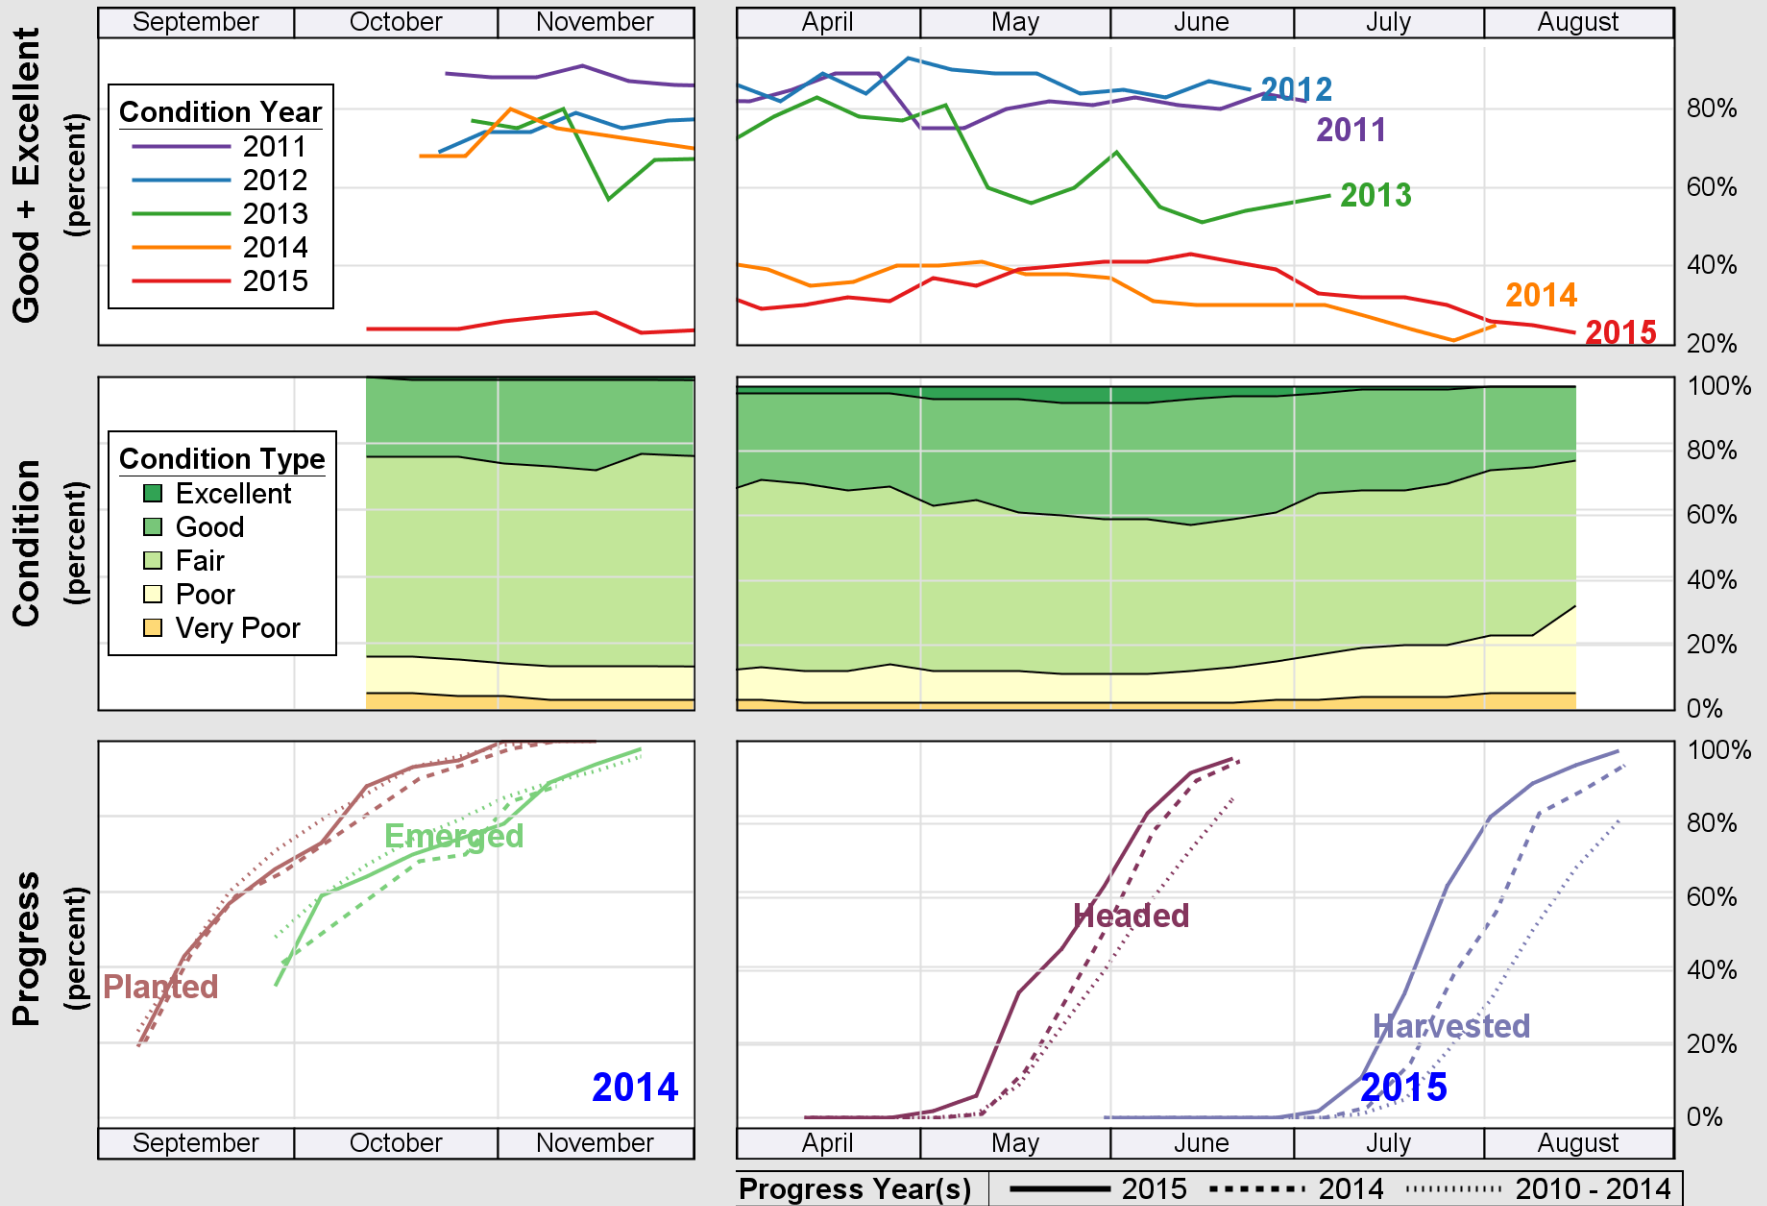

USDA

Crop Progress and Condition: Barley in Washington , 2015

NASS

Source: National Agricultural Statistics Service (NASS), Crop Progress Report

USDA

Crop Progress and Condition: Corn in Washington , 2015

NASS

USDA Crop Progress and Condition: Pasture and Range in Washington , 2015 NASS

Source: National Agricultural Statistics Service (NASS), Crop Progress Report

USDA

Crop Progress and Condition: Spring Wheat in Washington , 2015

NASS

Source: National Agricultural Statistics Service (NASS), Crop Progress Report

USDA

Crop Progress and Condition: Winter Wheat in Washington , 2015

NASS

Source: National Agricultural Statistics Service (NASS), Crop Progress Report