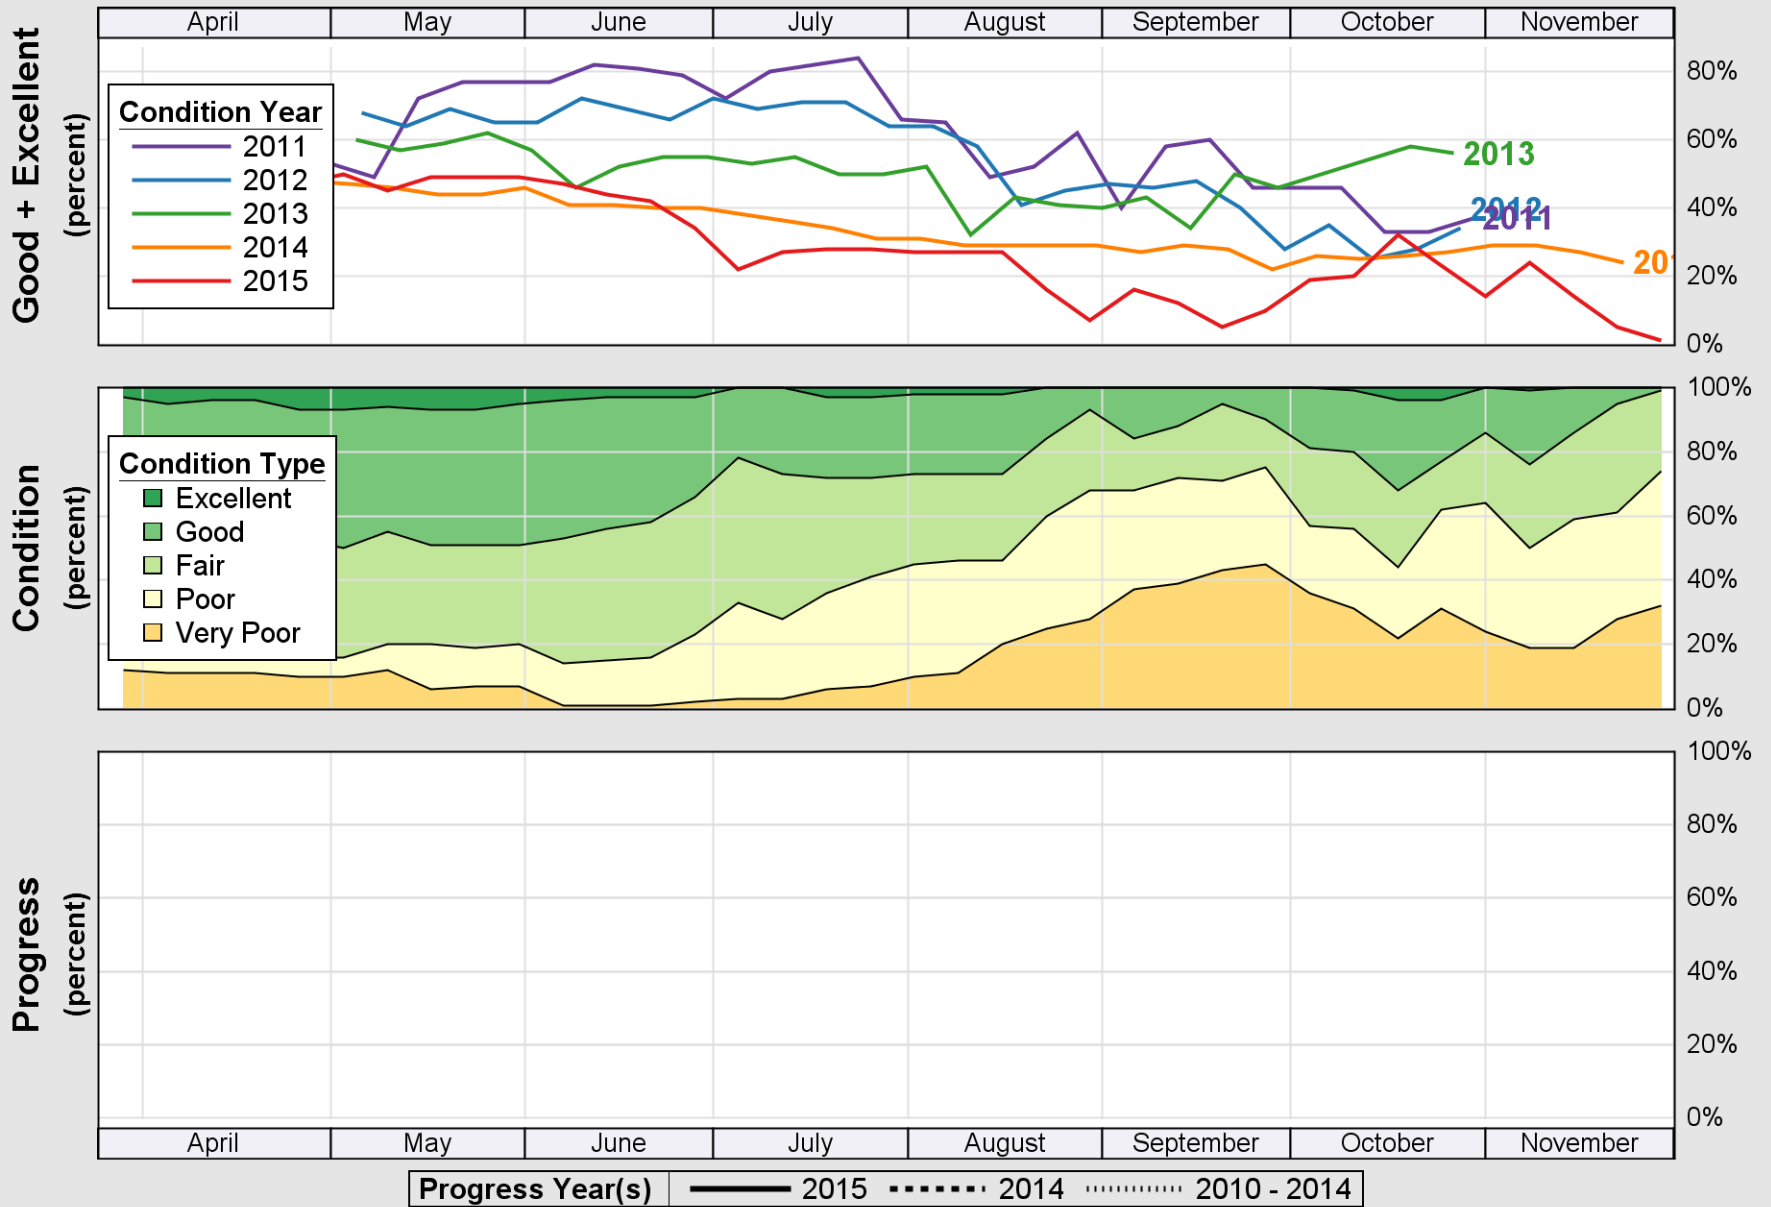

USDA

Crop Progress and Condition: Barley in Washington , 2015

NASS

Source: National Agricultural Statistics Service (NASS), Crop Progress Report

USDA

Crop Progress and Condition: Corn in Washington , 2015

NASS

Source: National Agricultural Statistics Service (NASS), Crop Progress Report

USDA

Crop Progress and Condition: Oats in Washington , 2015

NASS

Source: National Agricultural Statistics Service (NASS), Crop Progress Report

USDA Crop Progress and Condition: Pasture and Range in Washington , 2015 NASS

Source: National Agricultural Statistics Service (NASS), Crop Progress Report

USDA

Crop Progress and Condition: Spring Wheat in Washington , 2015

NASS

Source: National Agricultural Statistics Service (NASS), Crop Progress Report

USDA

Crop Progress and Condition: Winter Wheat in Washington , 2015

NASS

Source: National Agricultural Statistics Service (NASS), Crop Progress Report