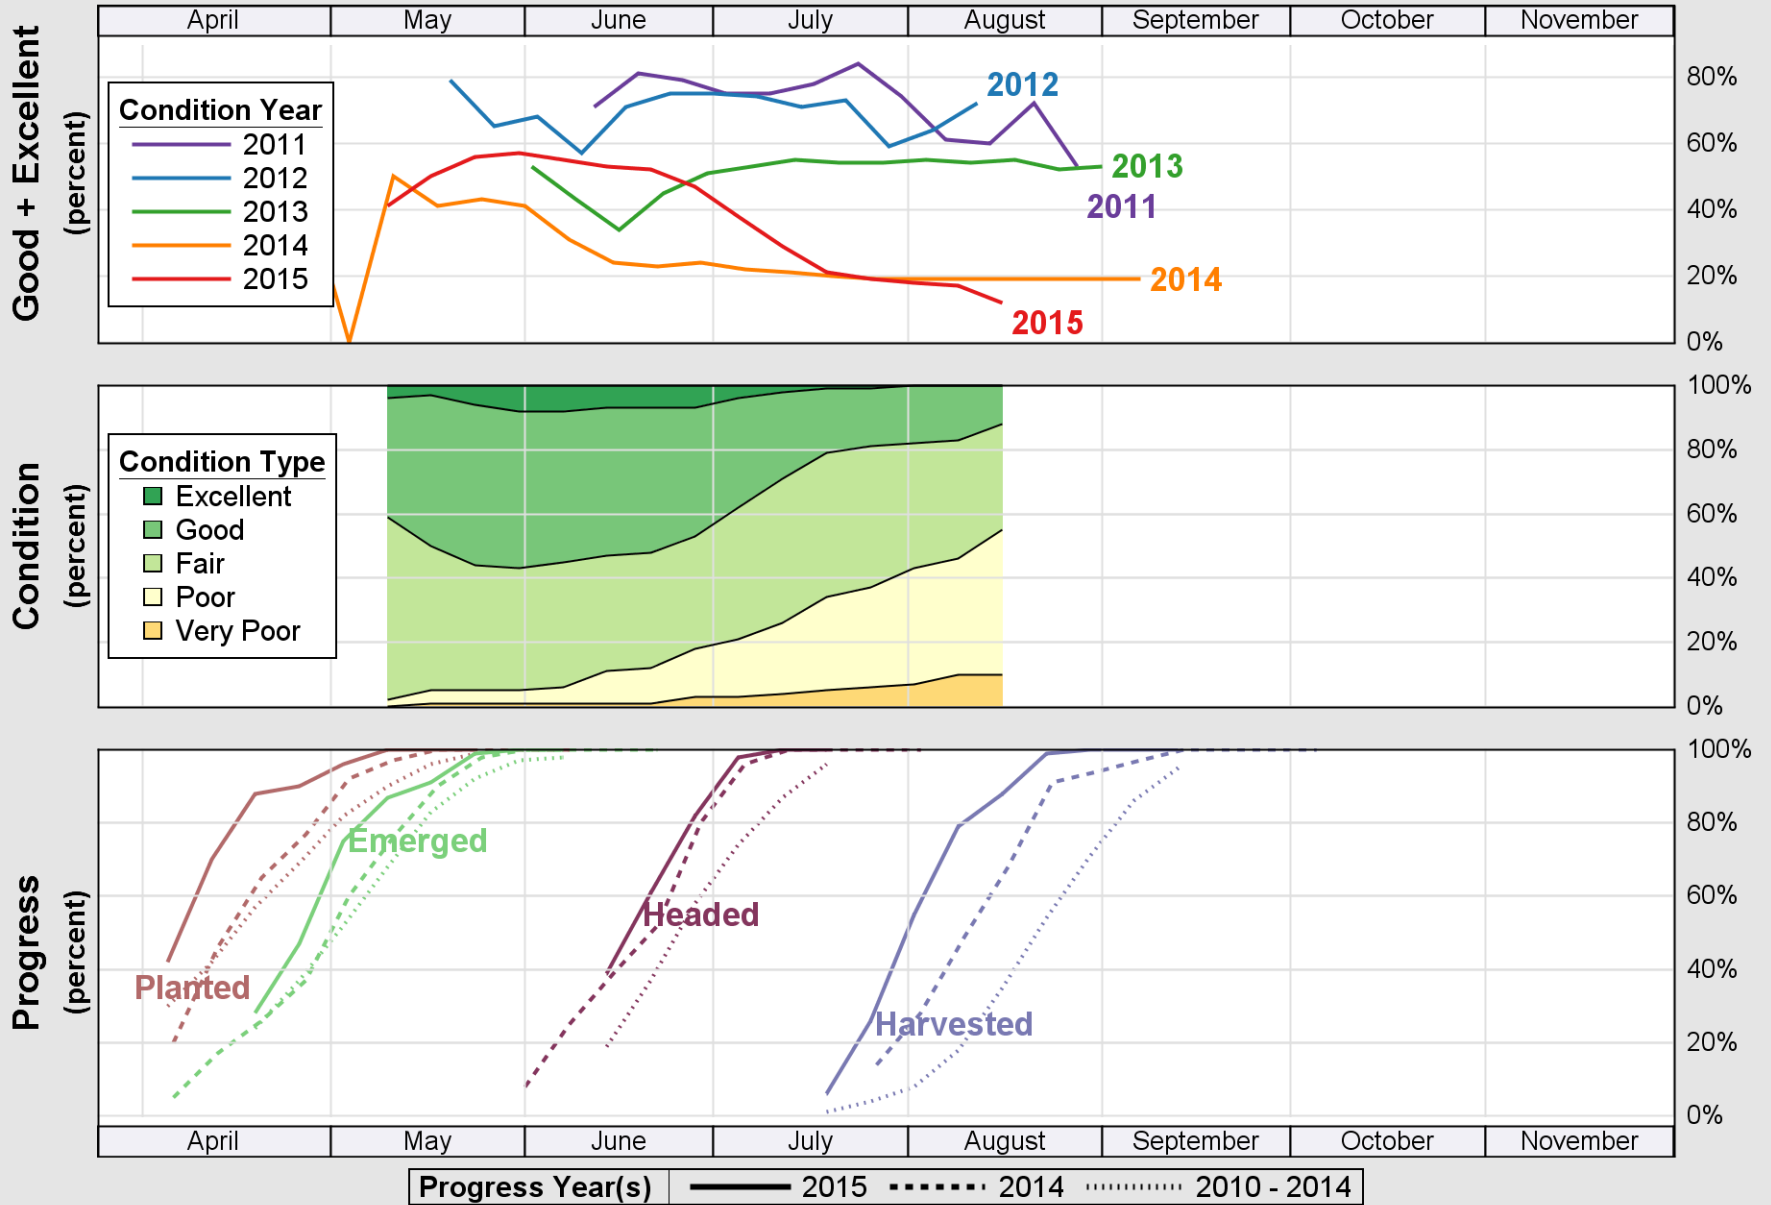

Source: National Agricultural Statistics Service (NASS), Crop Progress Report

USDA

Crop Progress and Condition: Oats in Washington , 2015

NASS

Source: National Agricultural Statistics Service (NASS), Crop Progress Report

USDA Crop Progress and Condition: Pasture and Range in Washington , 2015 NASS

Source: National Agricultural Statistics Service (NASS), Crop Progress Report

USDA

Crop Progress and Condition: Spring Wheat in Washington , 2015

NASS

Source: National Agricultural Statistics Service (NASS), Crop Progress Report

USDA

Crop Progress and Condition: Winter Wheat in Washington , 2015

NASS

Source: National Agricultural Statistics Service (NASS), Crop Progress Report