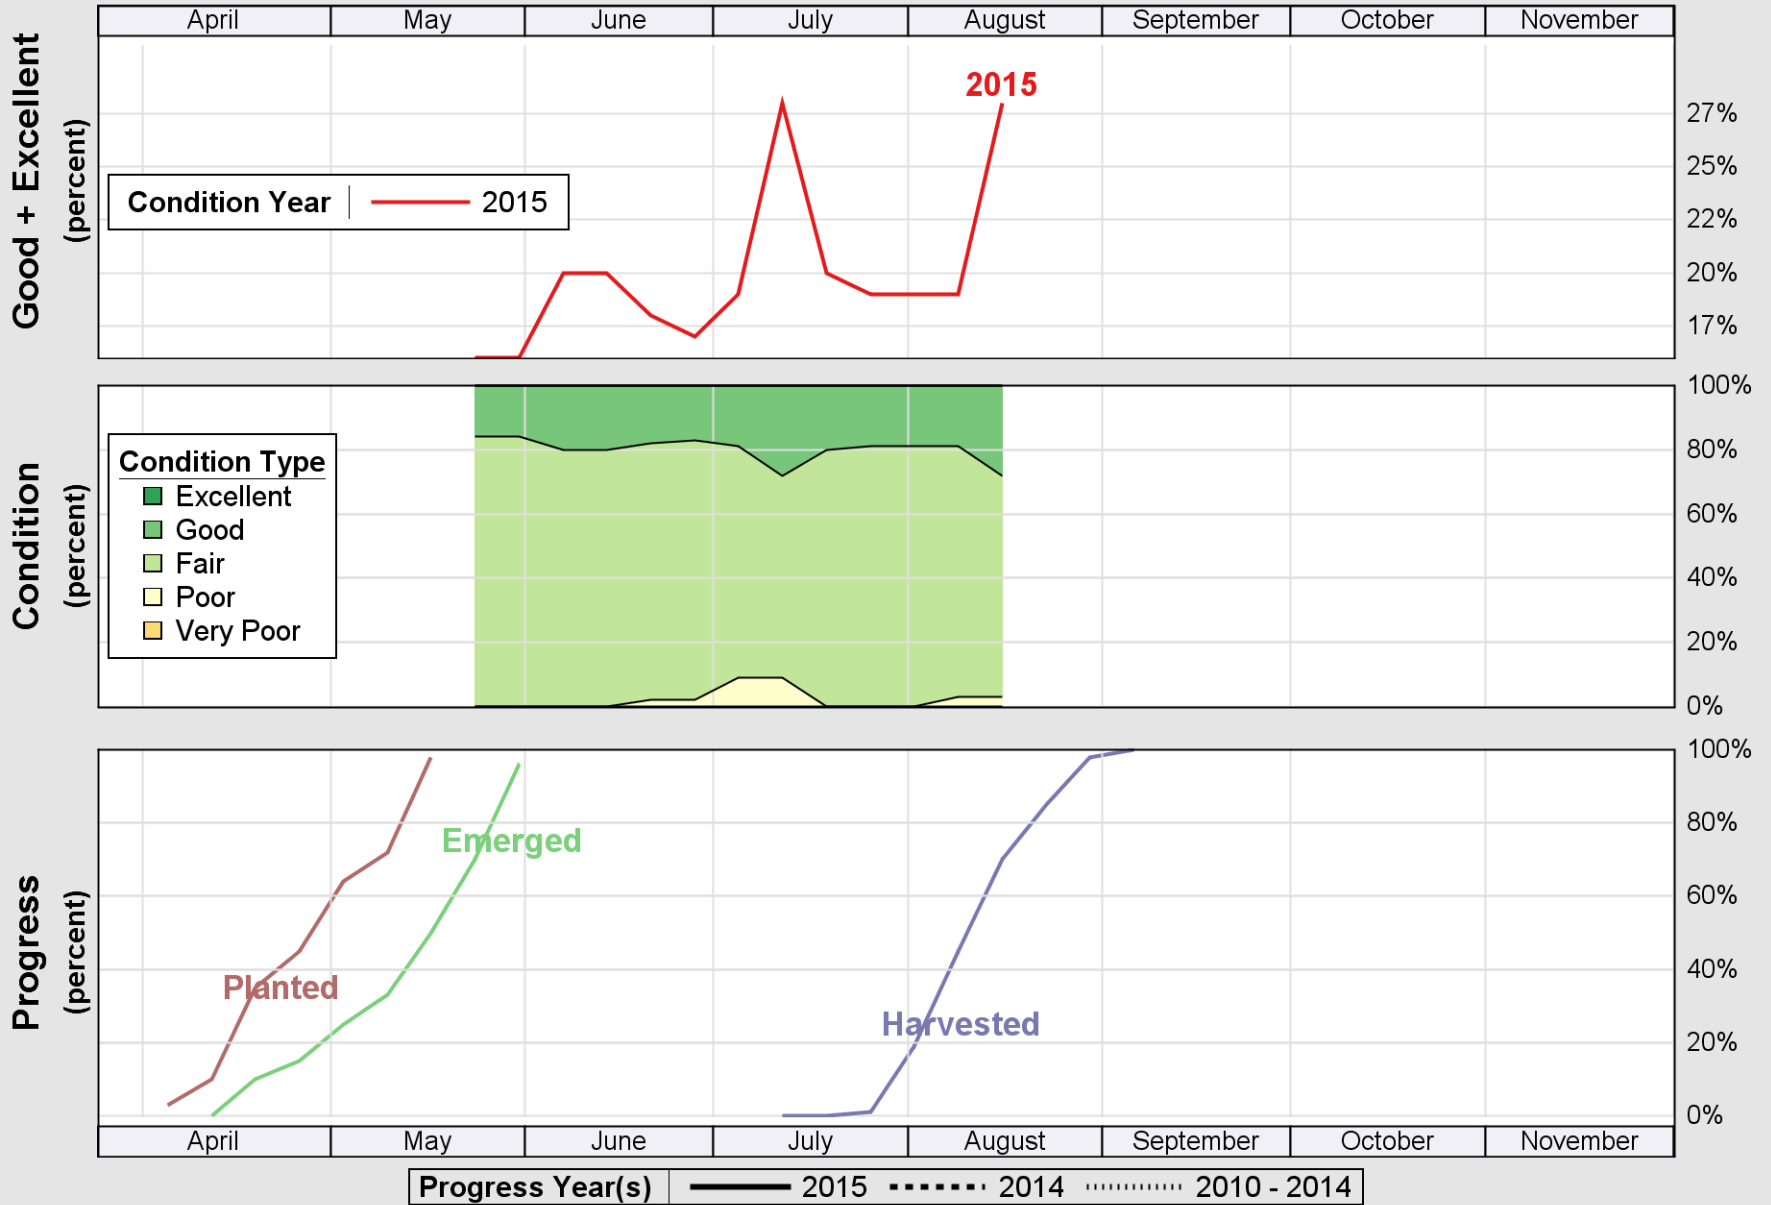

USDA

Crop Progress and Condition: Barley in Washington , 2015

NASS

Source: National Agricultural Statistics Service (NASS), Crop Progress Report

USDA

Crop Progress and Condition: Corn in Washington , 2015

NASS

Source: National Agricultural Statistics Service (NASS), Crop Progress Report

USDA

Crop Progress and Condition: Oats in Washington , 2015

NASS

Source: National Agricultural Statistics Service (NASS), Crop Progress Report

USDA Crop Progress and Condition: Pasture and Range in Washington , 2015 NASS

Source: National Agricultural Statistics Service (NASS), Crop Progress Report

USDA

Crop Progress and Condition: Spring Wheat in Washington , 2015