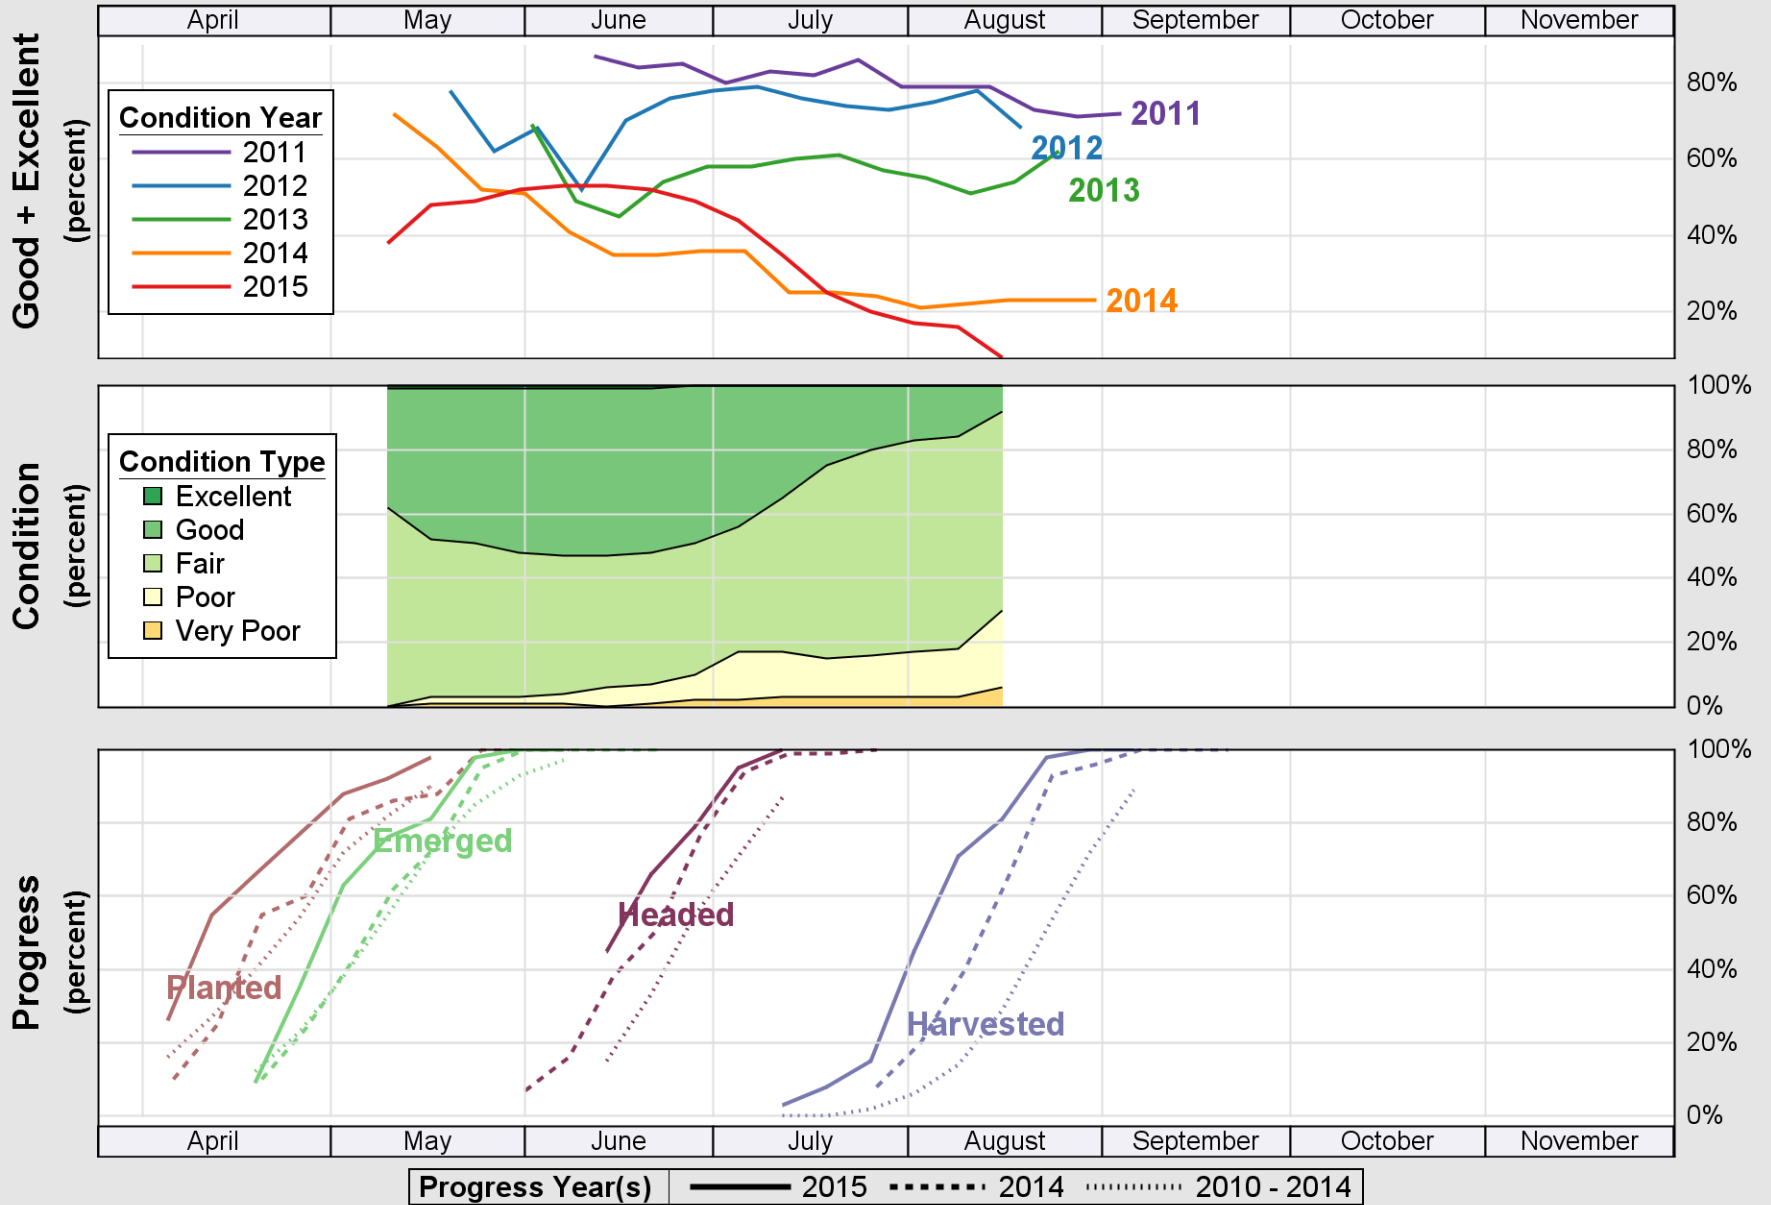

USDA

Crop Progress and Condition: Barley in Washington , 2015

NASS

Source: National Agricultural Statistics Service (NASS), Crop Progress Report

USDA

Crop Progress and Condition: Corn in Washington , 2015

NASS

Source: National Agricultural Statistics Service (NASS), Crop Progress Report

USDA

Crop Progress and Condition: Oats in Washington , 2015

NASS

Source: National Agricultural Statistics Service (NASS), Crop Progress Report

USDA Crop Progress and Condition: Pasture and Range in Washington , 2015 NASS

Source: National Agricultural Statistics Service (NASS), Crop Progress Report

USDA

Crop Progress and Condition: Spring Wheat in Washington , 2015