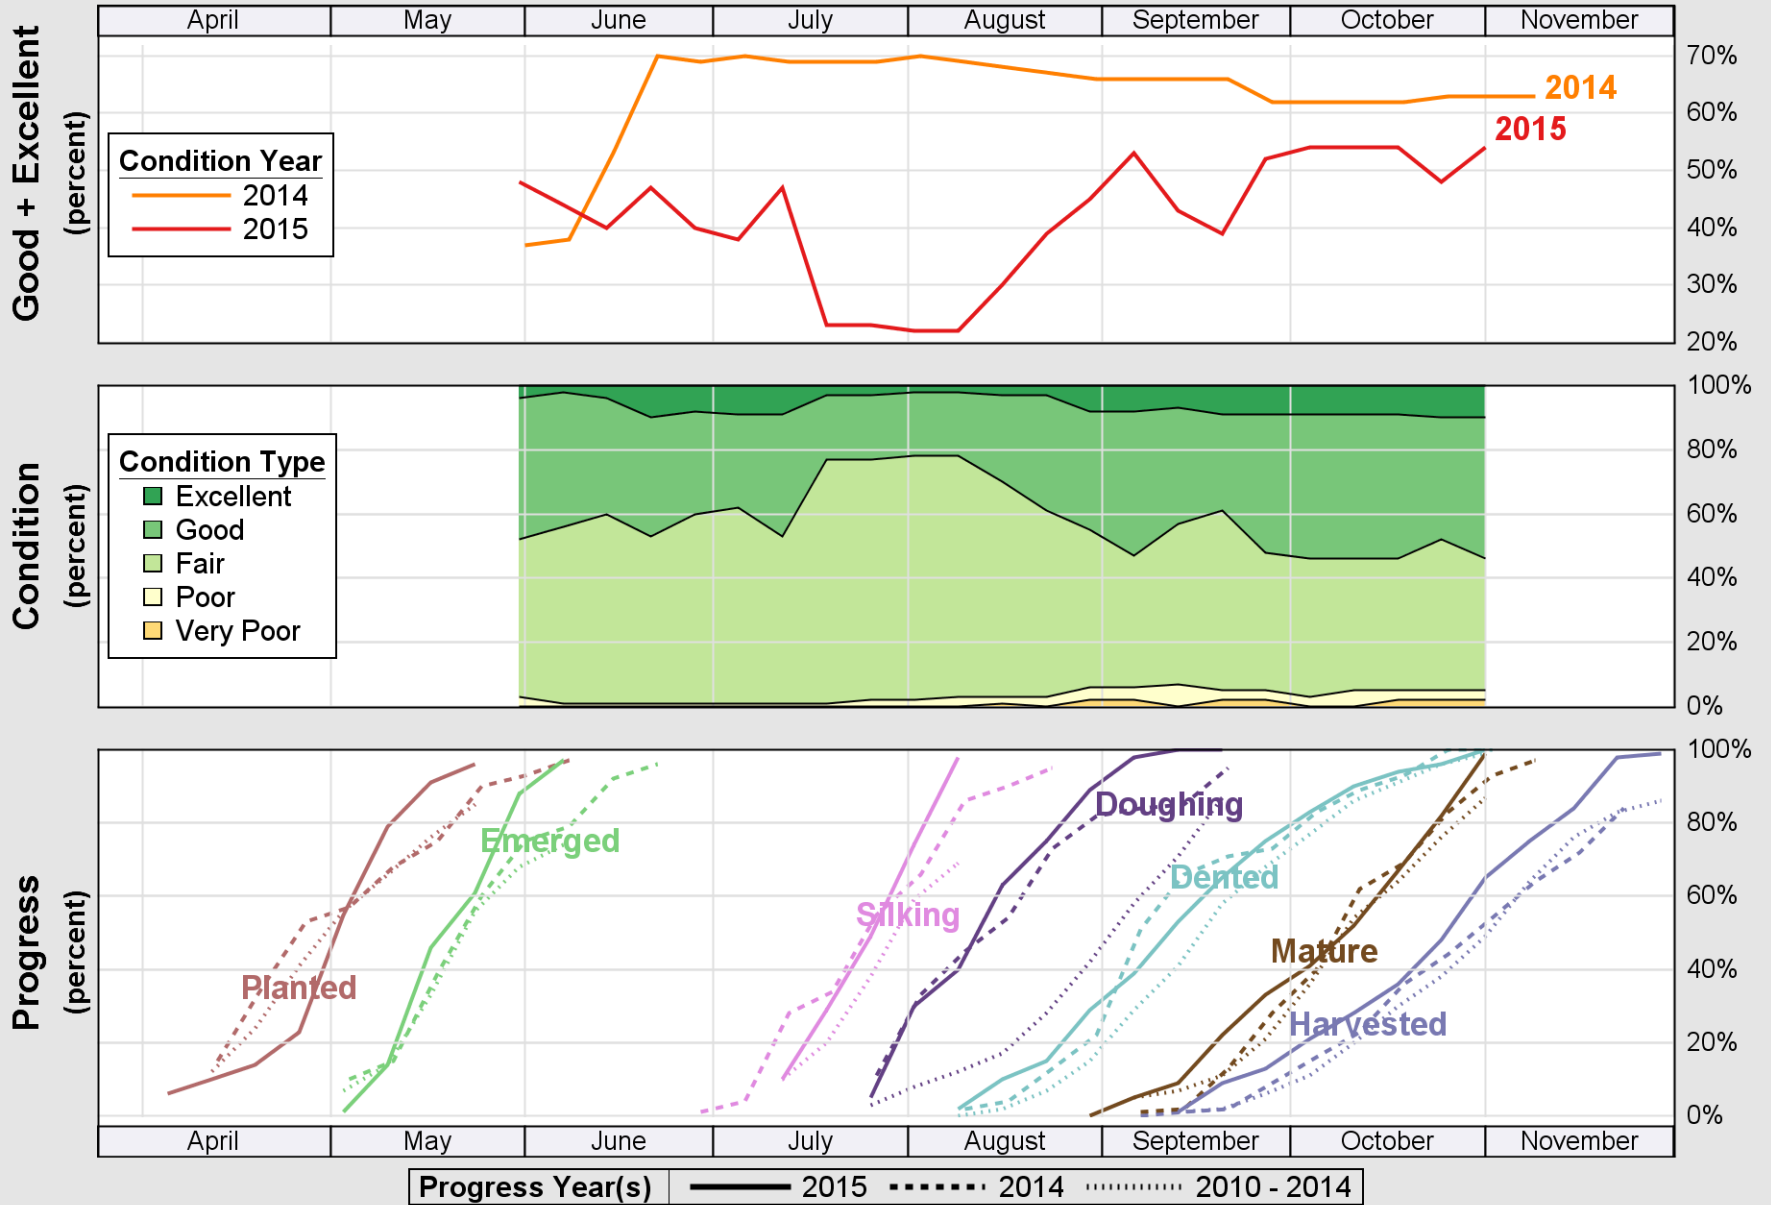

USDA

Crop Progress and Condition: Barley in Washington , 2015

NASS

Source: National Agricultural Statistics Service (NASS), Crop Progress Report

USDA

Crop Progress and Condition: Corn in Washington , 2015

NASS

Source: National Agricultural Statistics Service (NASS), Crop Progress Report

USDA

Crop Progress and Condition: Oats in Washington , 2015

NASS

Source: National Agricultural Statistics Service (NASS), Crop Progress Report

USDA Crop Progress and Condition: Pasture and Range in Washington , 2015 NASS

Source: National Agricultural Statistics Service (NASS), Crop Progress Report

USDA

Crop Progress and Condition: Spring Wheat in Washington , 2015