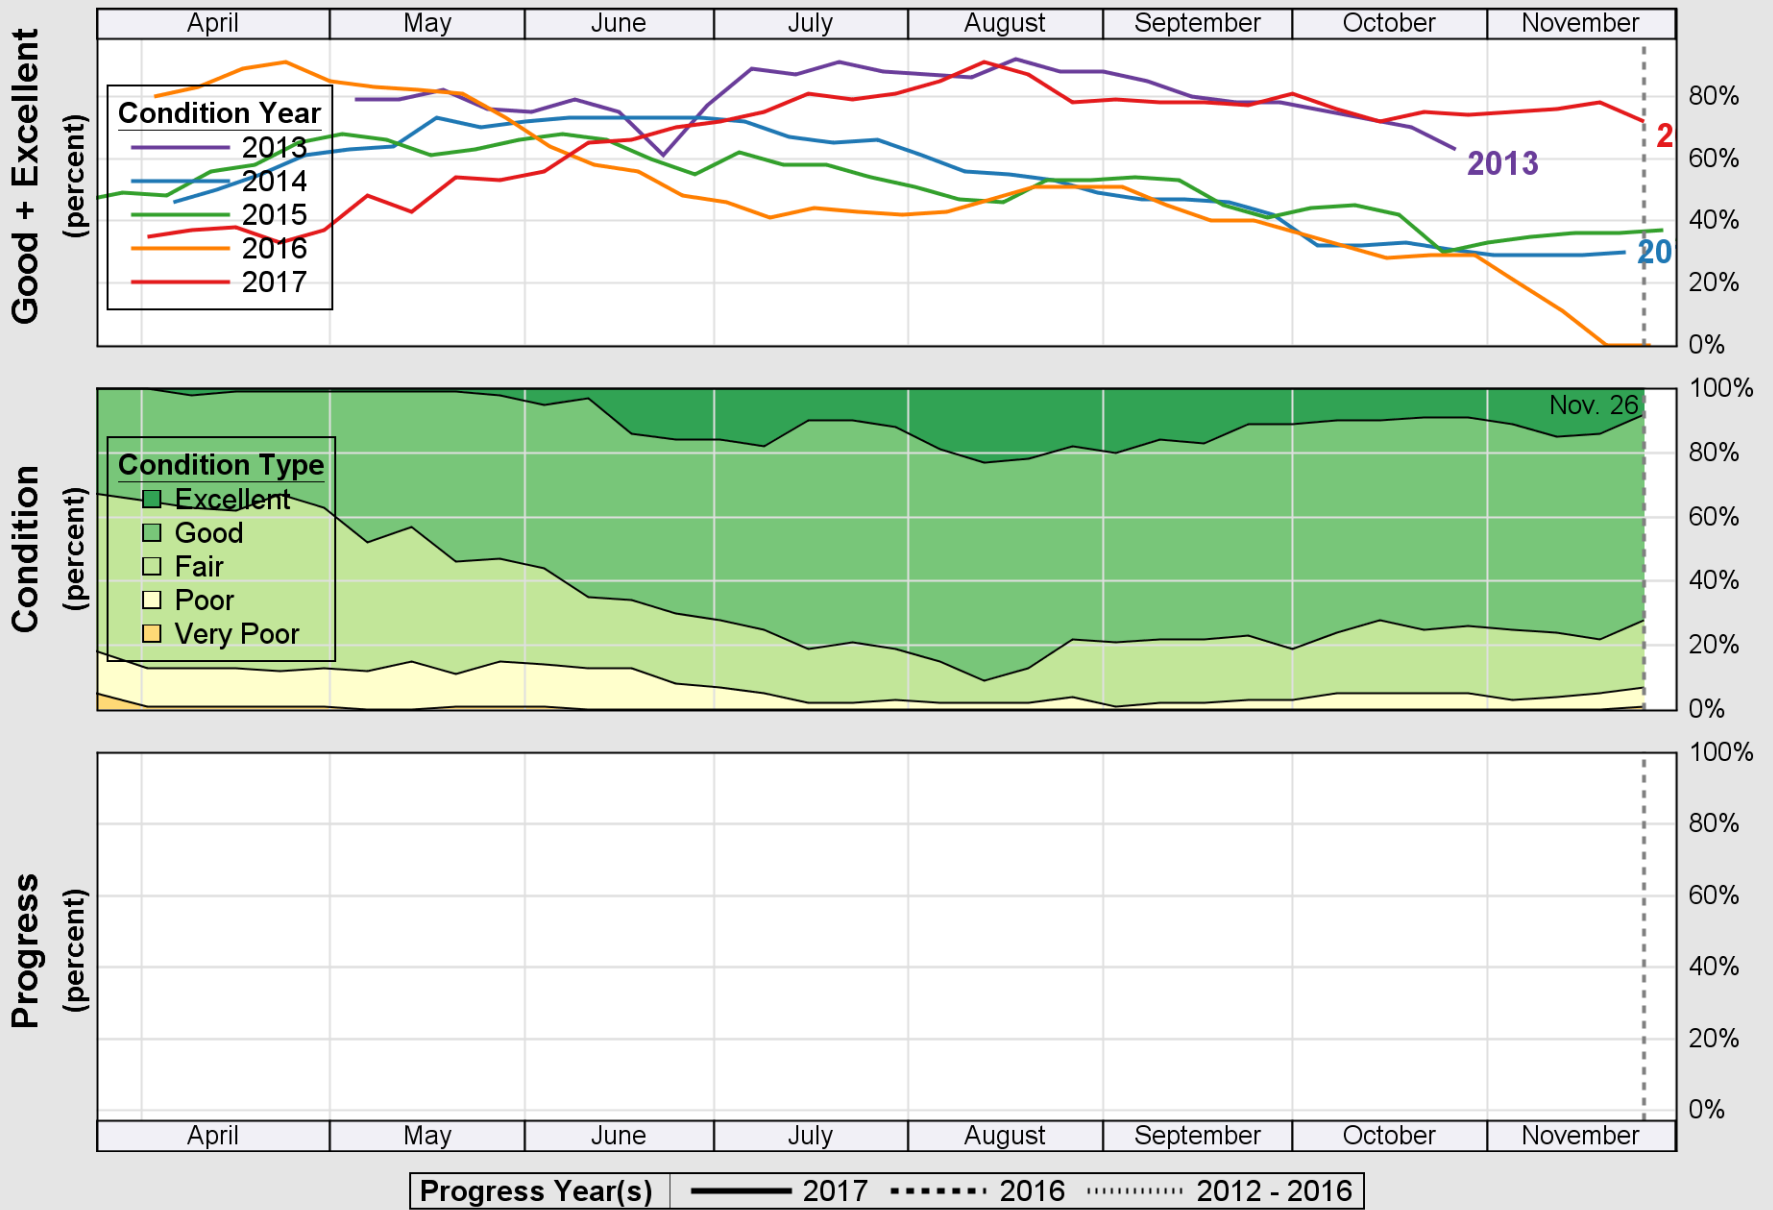

USDA

Crop Progress and Condition: Corn in Alabama , 2017

NASS

Source: National Agricultural Statistics Service (NASS), Crop Progress Report

USDA

Crop Progress and Condition: Cotton in Alabama , 2017

NASS

Source: National Agricultural Statistics Service (NASS), Crop Progress Report

USDA

Crop Progress and Condition: Pasture and Range in Alabama, 2017

NASS

Source: National Agricultural Statistics Service (NASS), Crop Progress Report

USDA

Crop Progress and Condition: Peanuts in Alabama, 2017