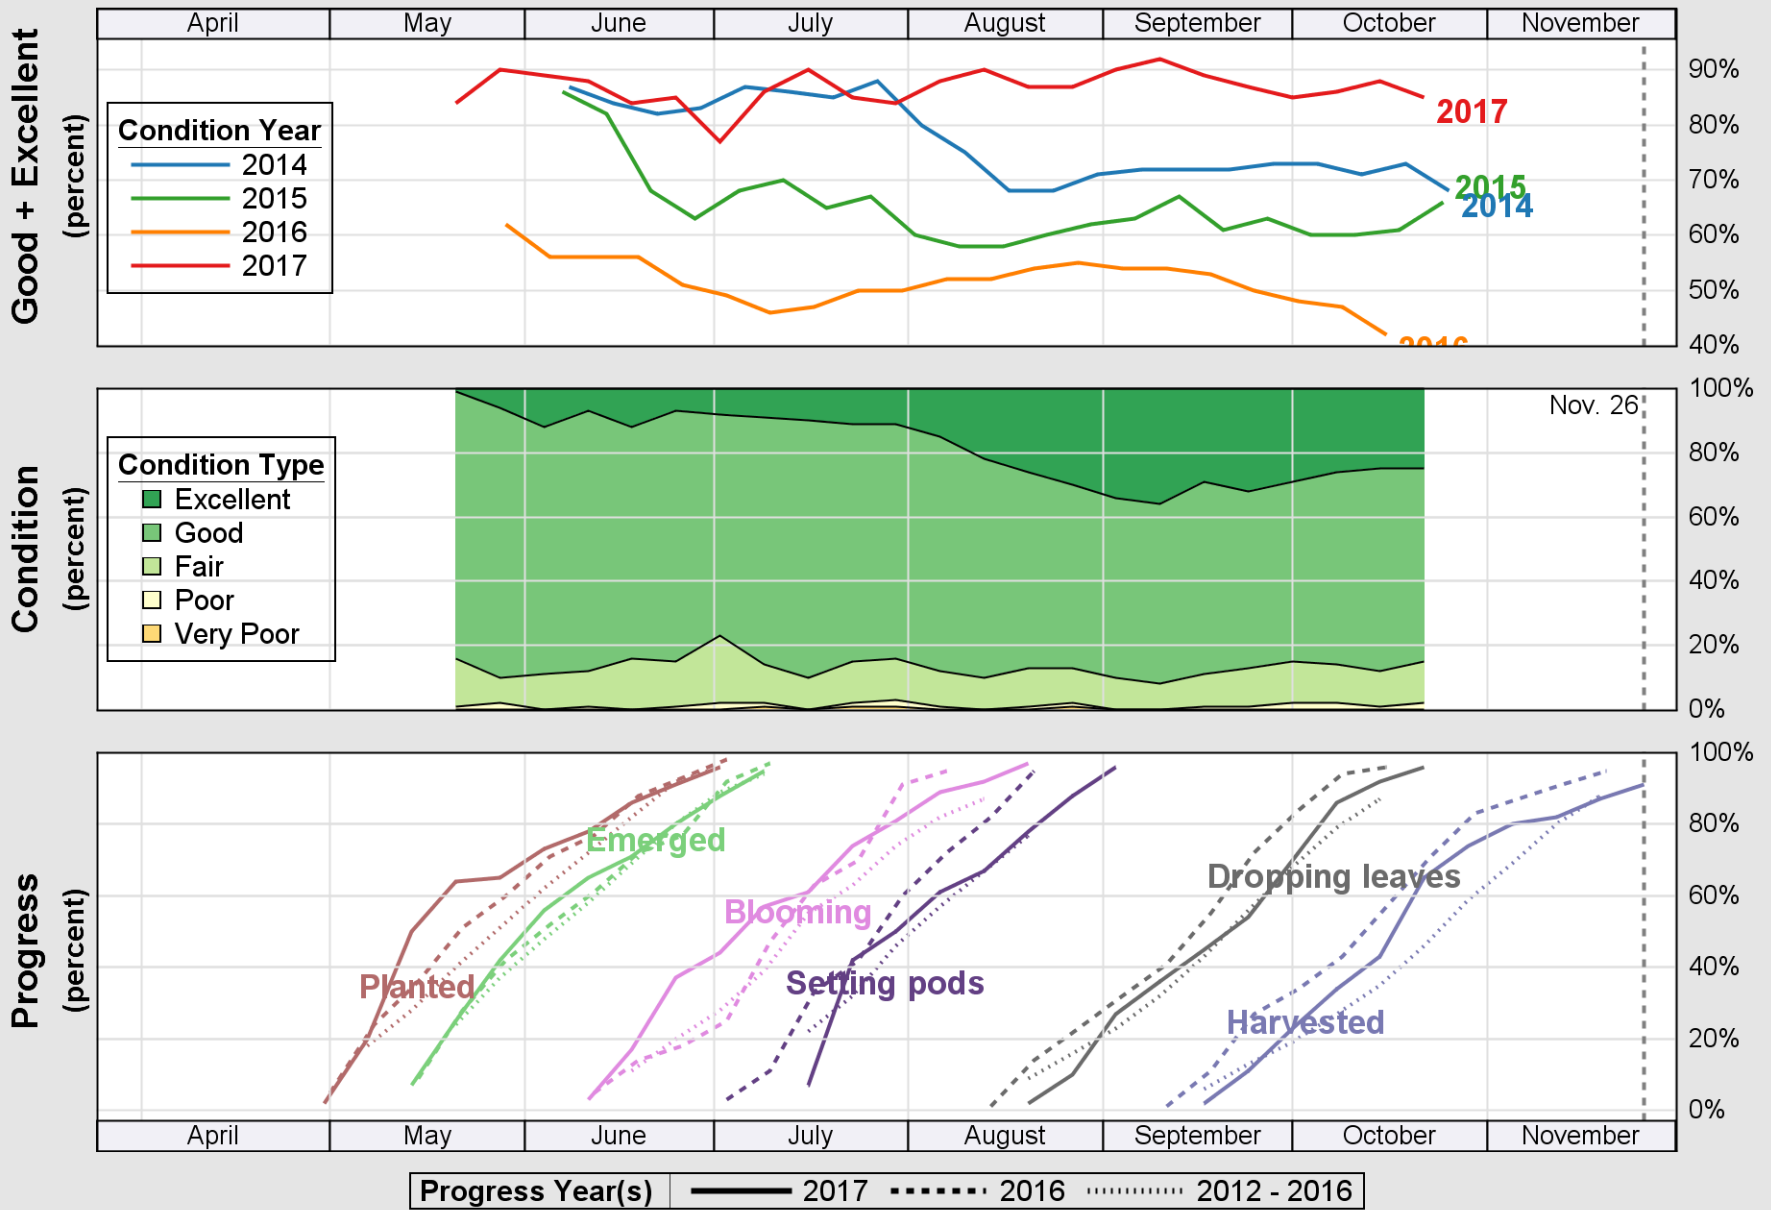

USDA

Crop Progress and Condition: Pasture and Range in Alabama, 2017

NASS

Source: National Agricultural Statistics Service (NASS), Crop Progress Report

USDA

Crop Progress and Condition: Peanuts in Alabama, 2017

NASS

Source: National Agricultural Statistics Service (NASS), Crop Progress Report

USDA

Crop Progress and Condition: Soybeans in Alabama, 2017

NASS

Source: National Agricultural Statistics Service (NASS), Crop Progress Report

USDA

Crop Progress and Condition: Winter Wheat in Alabama, 2017

NASS

Source: National Agricultural Statistics Service (NASS), Crop Progress Report