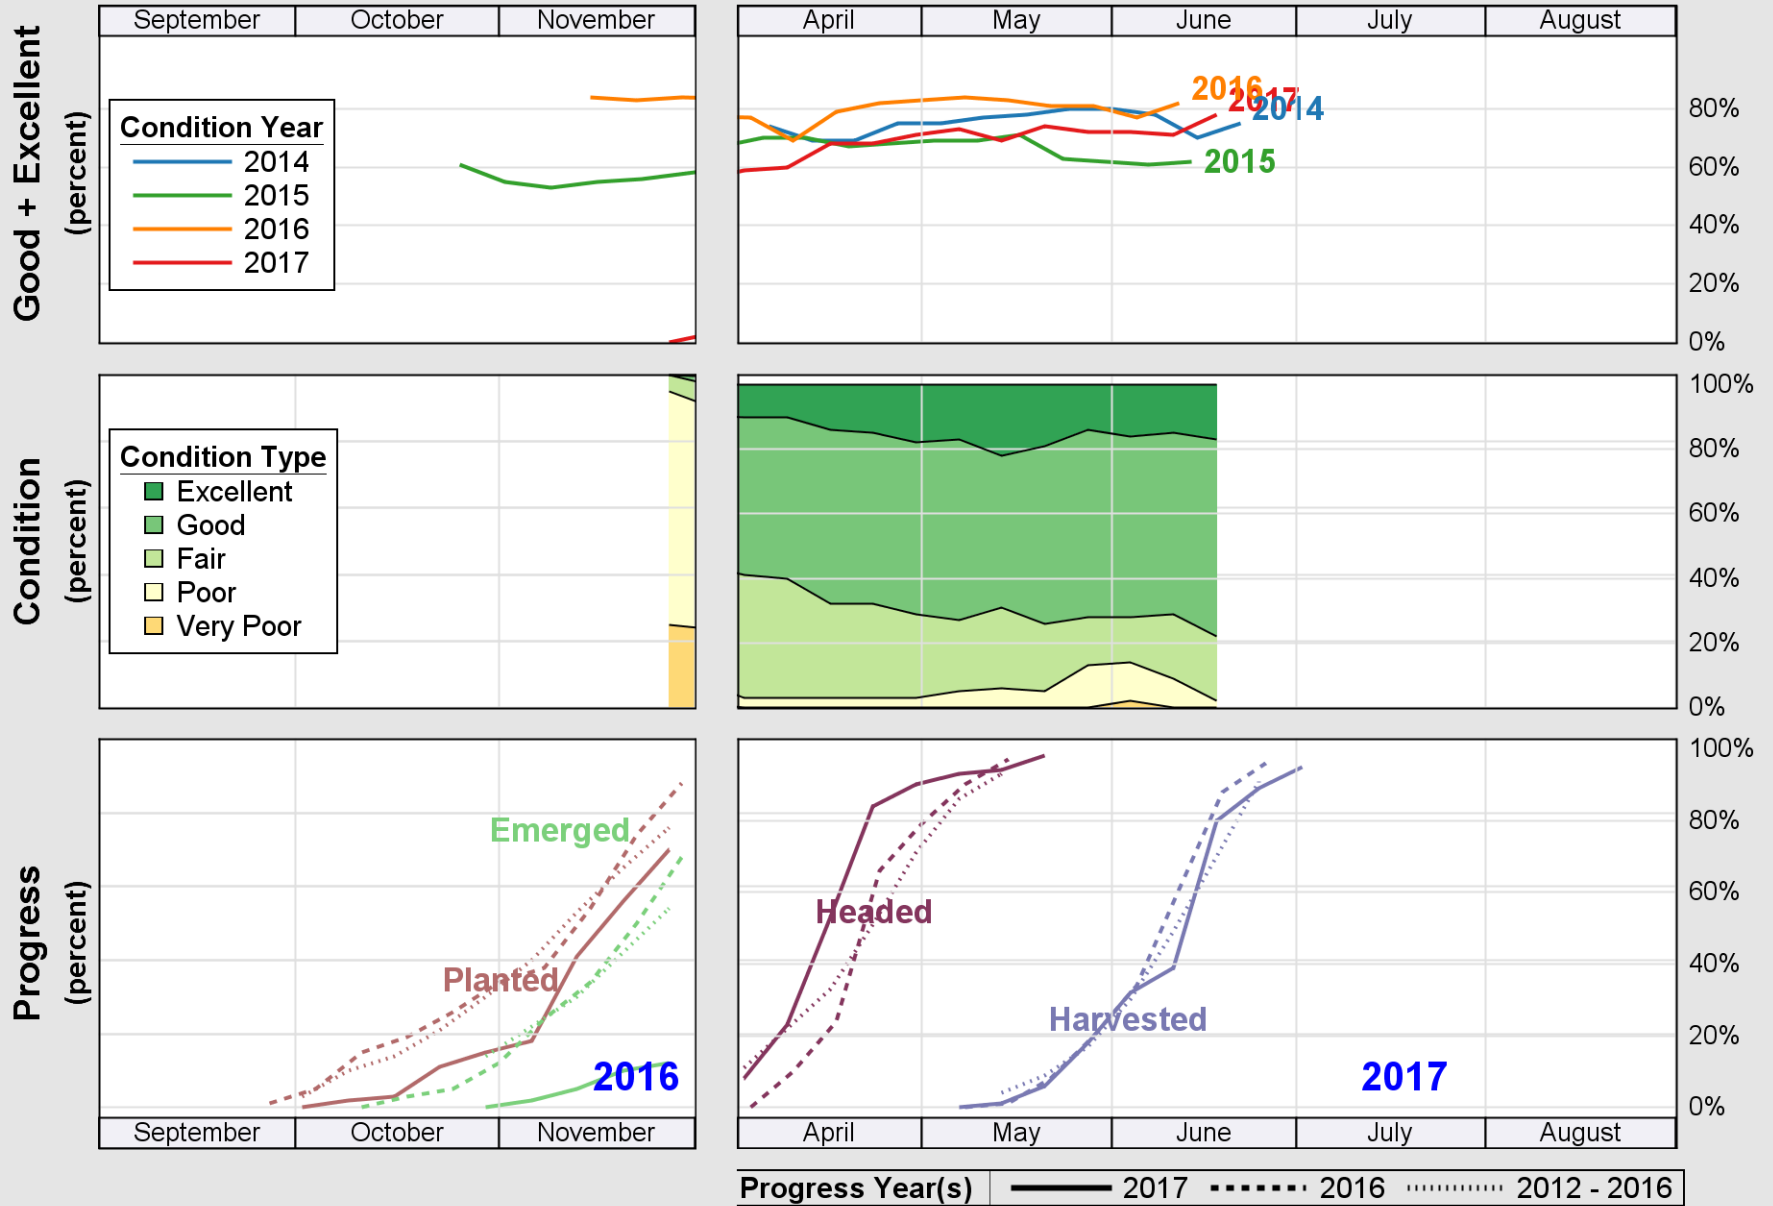

USDA

Crop Progress and Condition: Pasture and Range in Alabama, 2017

NASS

Source: National Agricultural Statistics Service (NASS), Crop Progress Report

USDA

Crop Progress and Condition: Peanuts in Alabama, 2017

NASS

Source: National Agricultural Statistics Service (NASS), Crop Progress Report

USDA

Crop Progress and Condition: Soybeans in Alabama, 2017

NASS

Source: National Agricultural Statistics Service (NASS), Crop Progress Report

USDA

Crop Progress and Condition: Winter Wheat in Alabama, 2017

NASS

Source: National Agricultural Statistics Service (NASS), Crop Progress Report