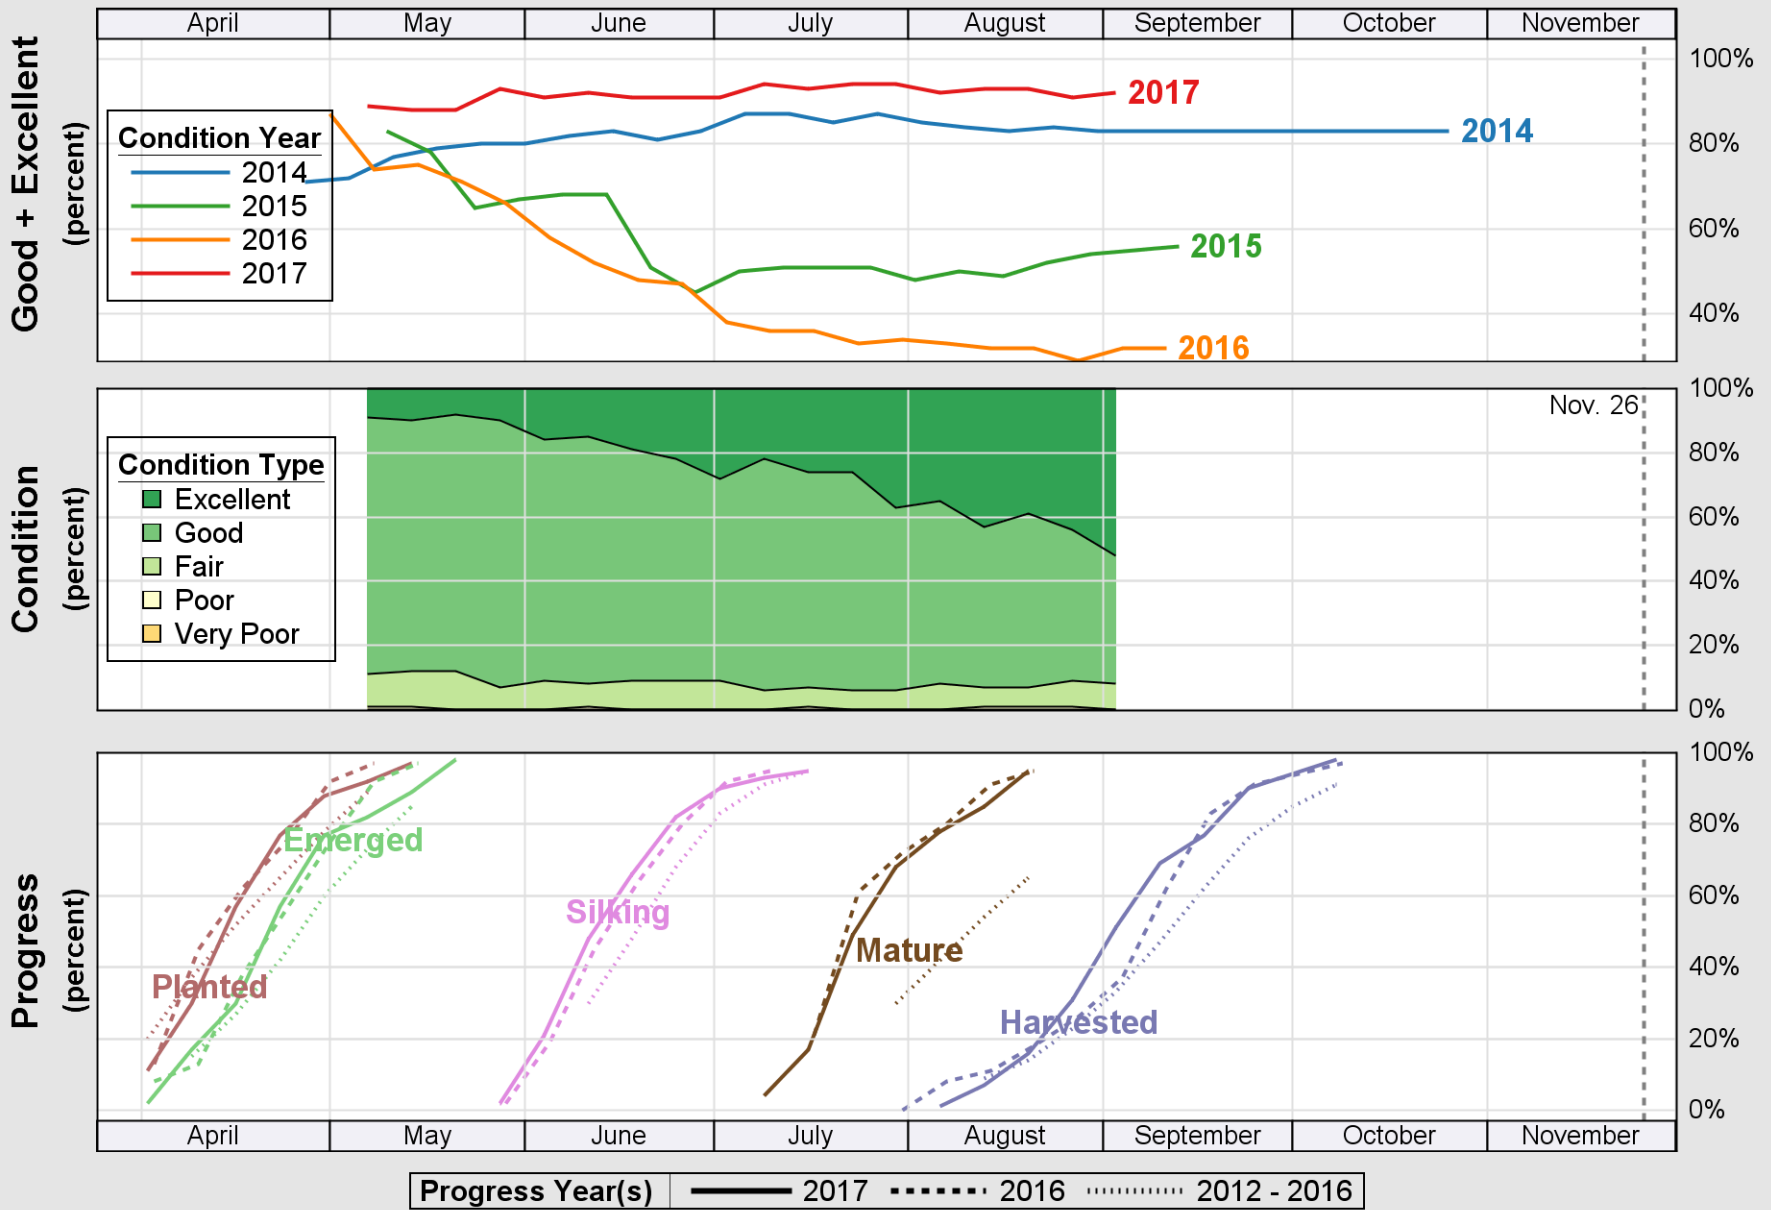

USDA

Crop Progress and Condition: Corn in Alabama , 2017

NASS

Source: National Agricultural Statistics Service (NASS), Crop Progress Report

USDA

Crop Progress and Condition: Cotton in Alabama , 2017

NASS

Source: National Agricultural Statistics Service (NASS), Crop Progress Report

USDA

Crop Progress and Condition: Pasture and Range in Alabama, 2017

NASS

Source: National Agricultural Statistics Service (NASS), Crop Progress Report

USDA

Crop Progress and Condition: Peanuts in Alabama, 2017