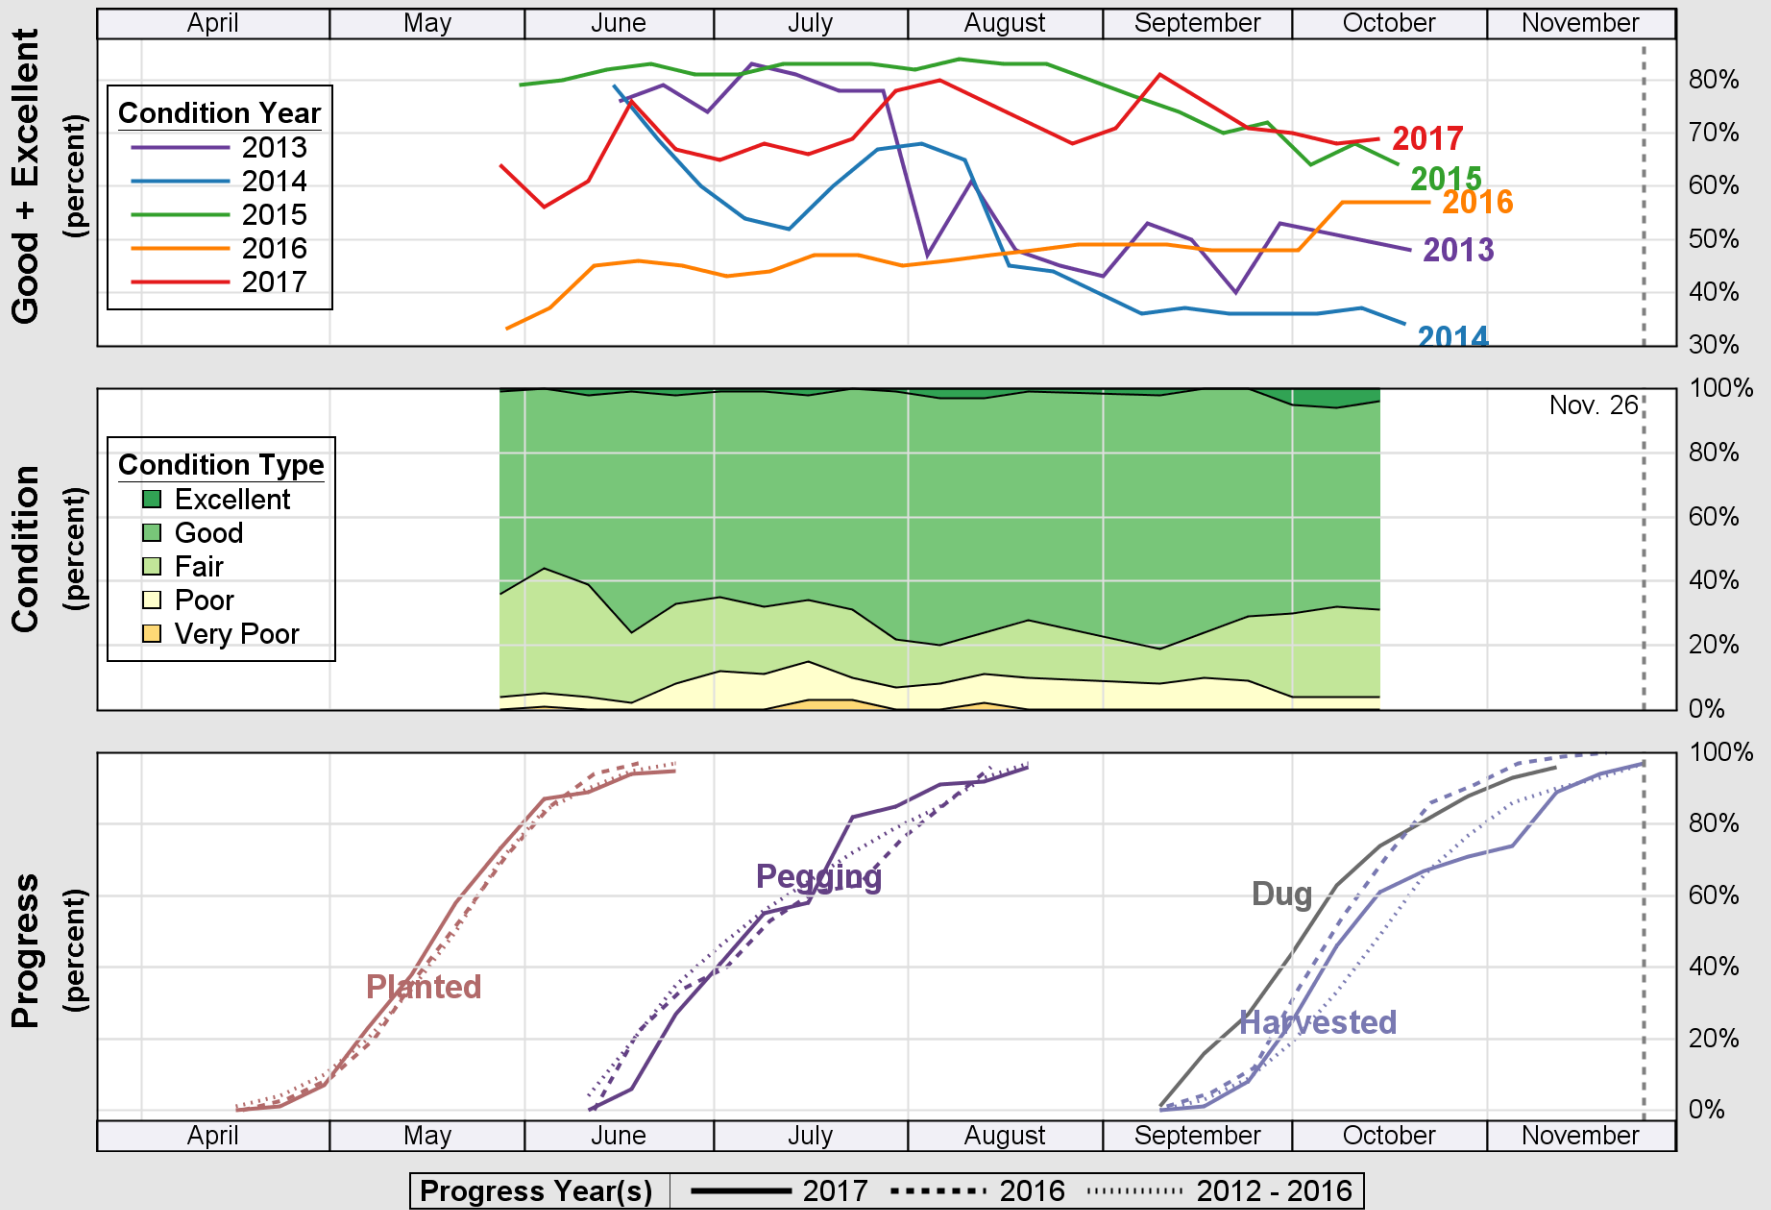

USDA

Crop Progress and Condition: Corn in Alabama , 2017

NASS

Source: National Agricultural Statistics Service (NASS), Crop Progress Report

USDA

Crop Progress and Condition: Cotton in Alabama , 2017

NASS

Source: National Agricultural Statistics Service (NASS), Crop Progress Report

USDA

Crop Progress and Condition: Pasture and Range in Alabama, 2017

NASS

Source: National Agricultural Statistics Service (NASS), Crop Progress Report

USDA

Crop Progress and Condition: Peanuts in Alabama, 2017

NASS

Source: National Agricultural Statistics Service (NASS), Crop Progress Report

USDA

Crop Progress and Condition: Soybeans in Alabama, 2017

NASS

Source: National Agricultural Statistics Service (NASS), Crop Progress Report