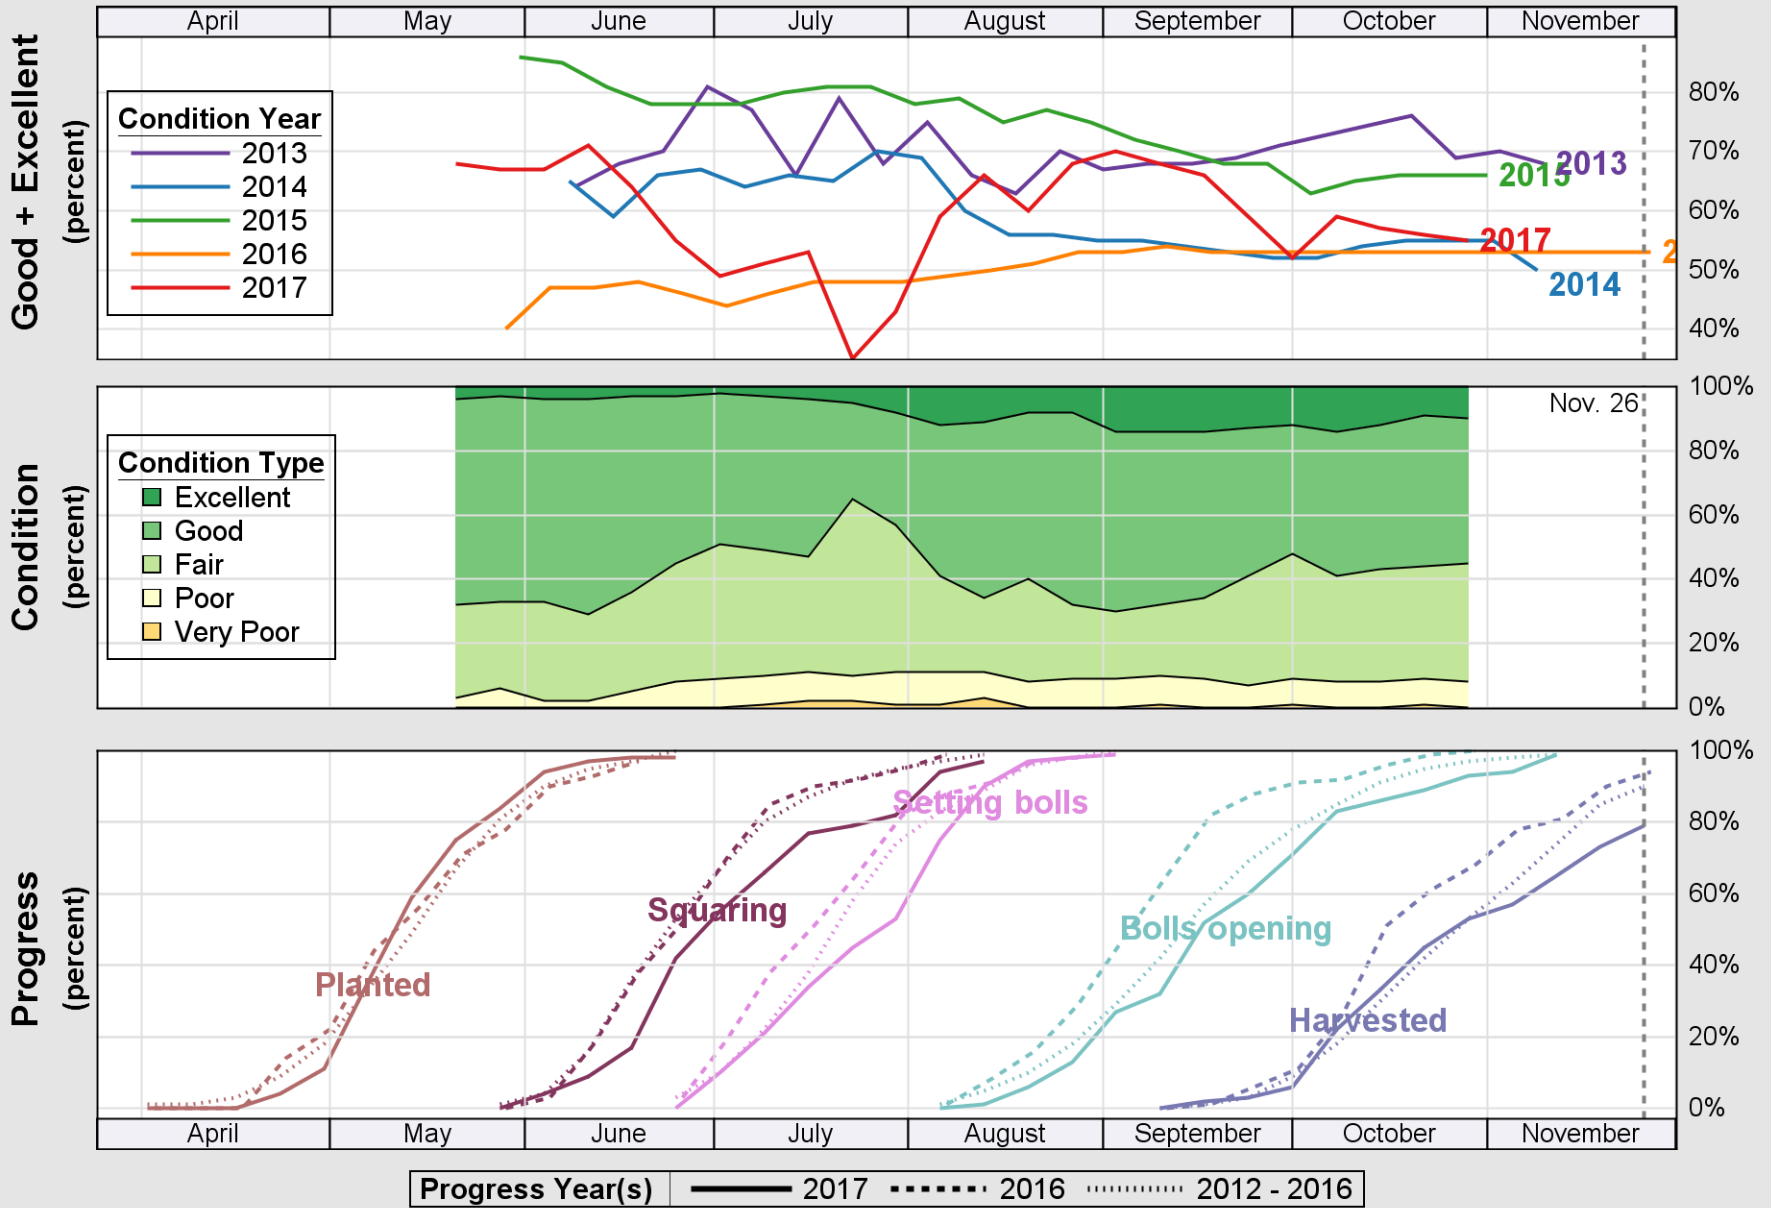

USDA

Crop Progress and Condition: Corn in Alabama , 2017

NASS

Source: National Agricultural Statistics Service (NASS), Crop Progress Report

USDA

Crop Progress and Condition: Cotton in Alabama , 2017

NASS

Source: National Agricultural Statistics Service (NASS), Crop Progress Report

USDA

Crop Progress and Condition: Pasture and Range in Alabama, 2017

NASS

Source: National Agricultural Statistics Service (NASS), Crop Progress Report

USDA

Crop Progress and Condition: Peanuts in Alabama, 2017