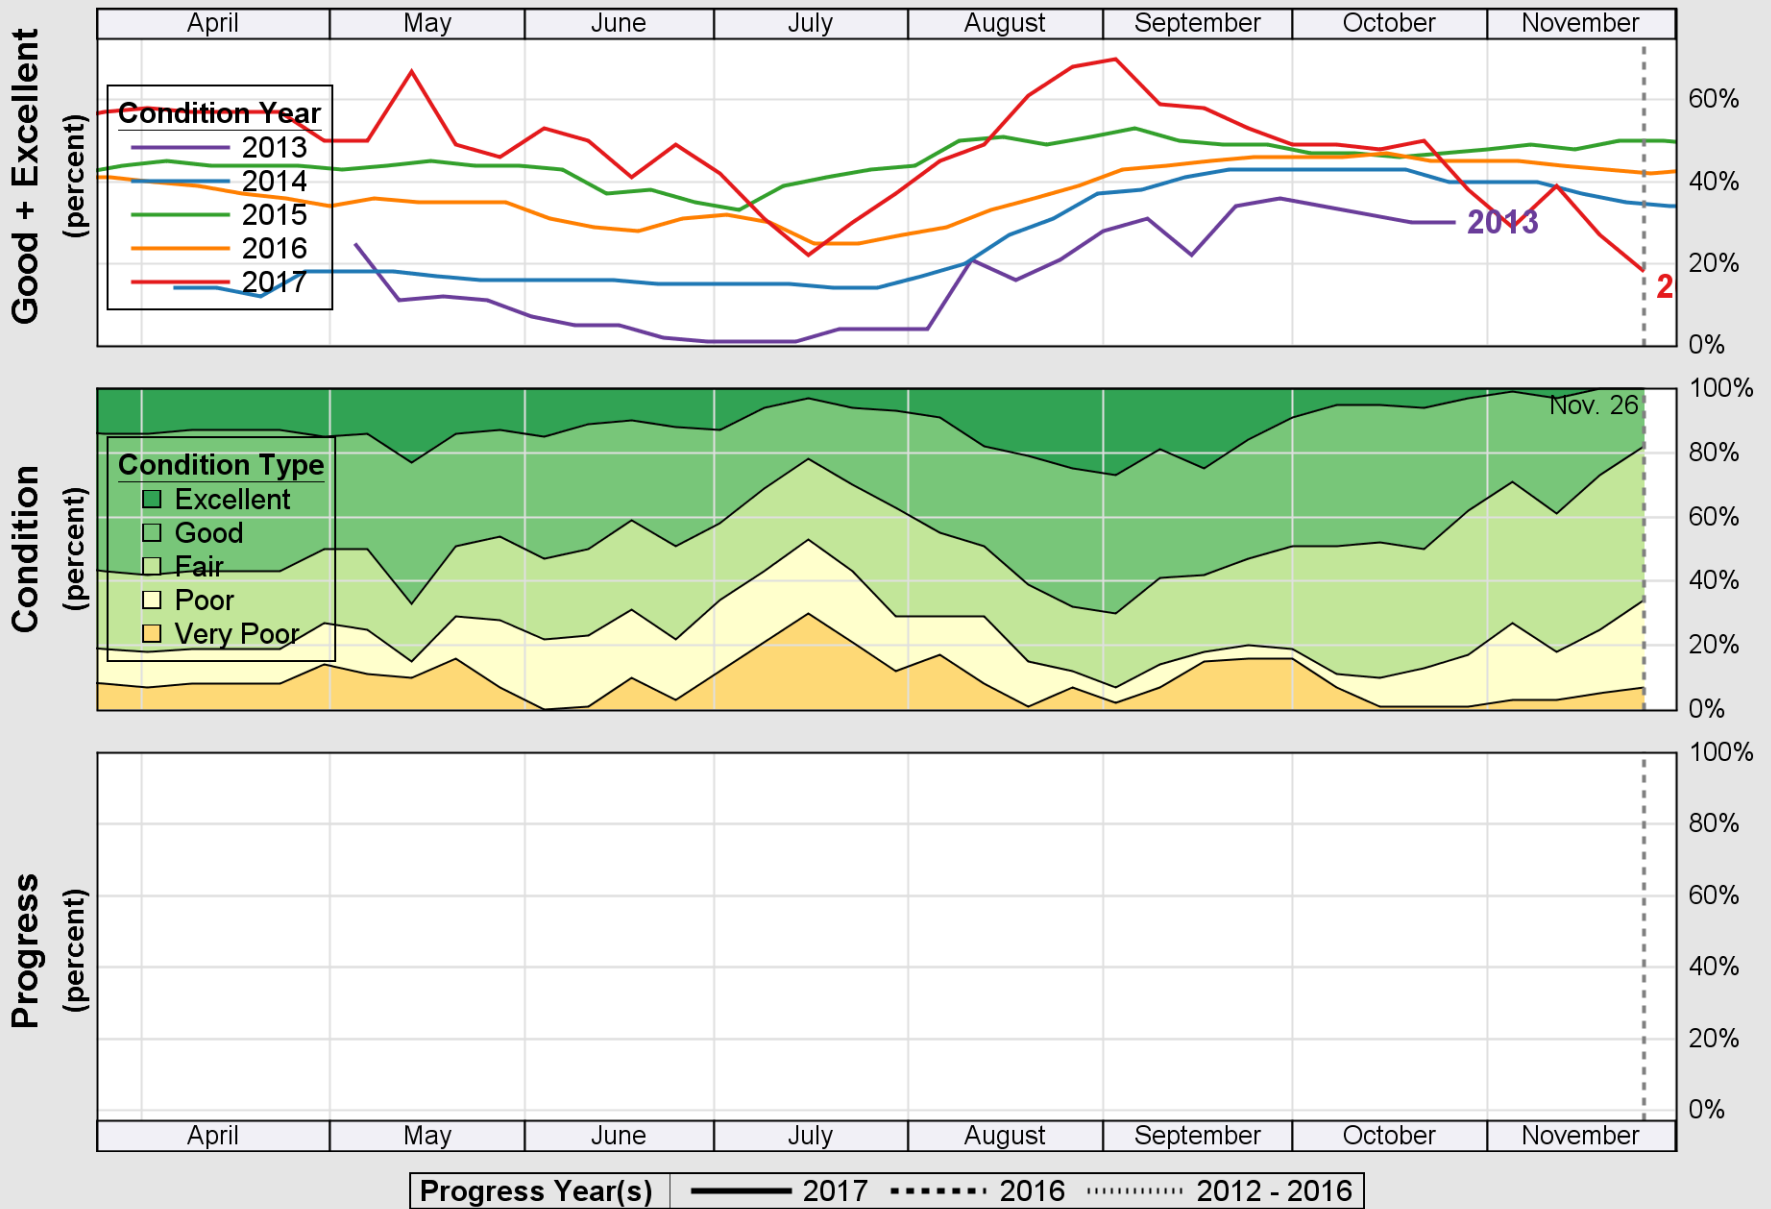

USDA

Crop Progress and Condition: Cotton in Arizona , 2017

NASS

Source: National Agricultural Statistics Service (NASS), Crop Progress Report

Source: National Agricultural Statistics Service (NASS), Crop Progress Report

USDA

Crop Progress and Condition: Pasture and Range in Arizona , 2017

NASS

Source: National Agricultural Statistics Service (NASS), Crop Progress Report

USDA

Crop Progress and Condition: Winter Wheat in Arizona , 2017

NASS

Source: National Agricultural Statistics Service (NASS), Crop Progress Report