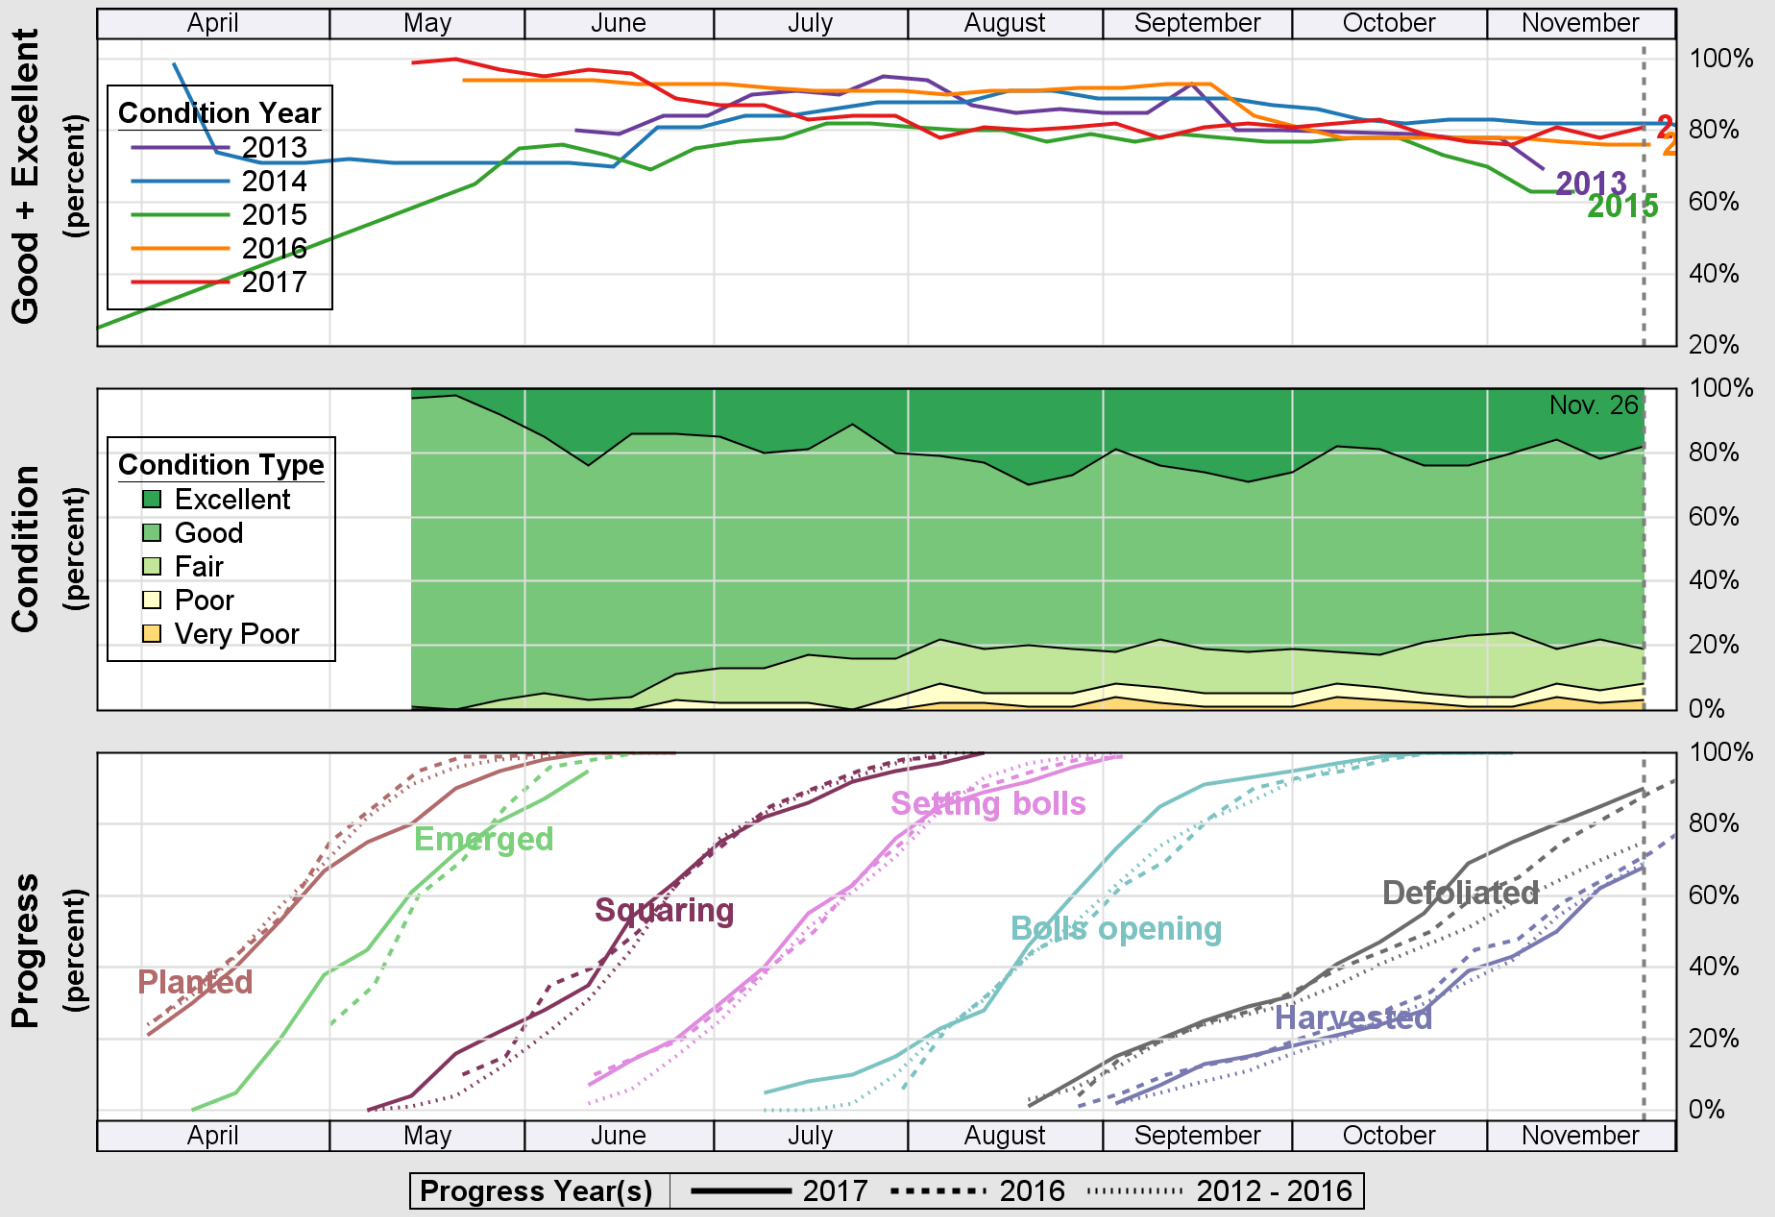

USDA

Crop Progress and Condition: Cotton in Arizona , 2017

NASS

Source: National Agricultural Statistics Service (NASS), Crop Progress Report

Source: National Agricultural Statistics Service (NASS), Crop Progress Report

USDA

Crop Progress and Condition: Pasture and Range in Arizona , 2017

NASS

Source: National Agricultural Statistics Service (NASS), Crop Progress Report

USDA

Crop Progress and Condition: Winter Wheat in Arizona , 2017

NASS

Source: National Agricultural Statistics Service (NASS), Crop Progress Report