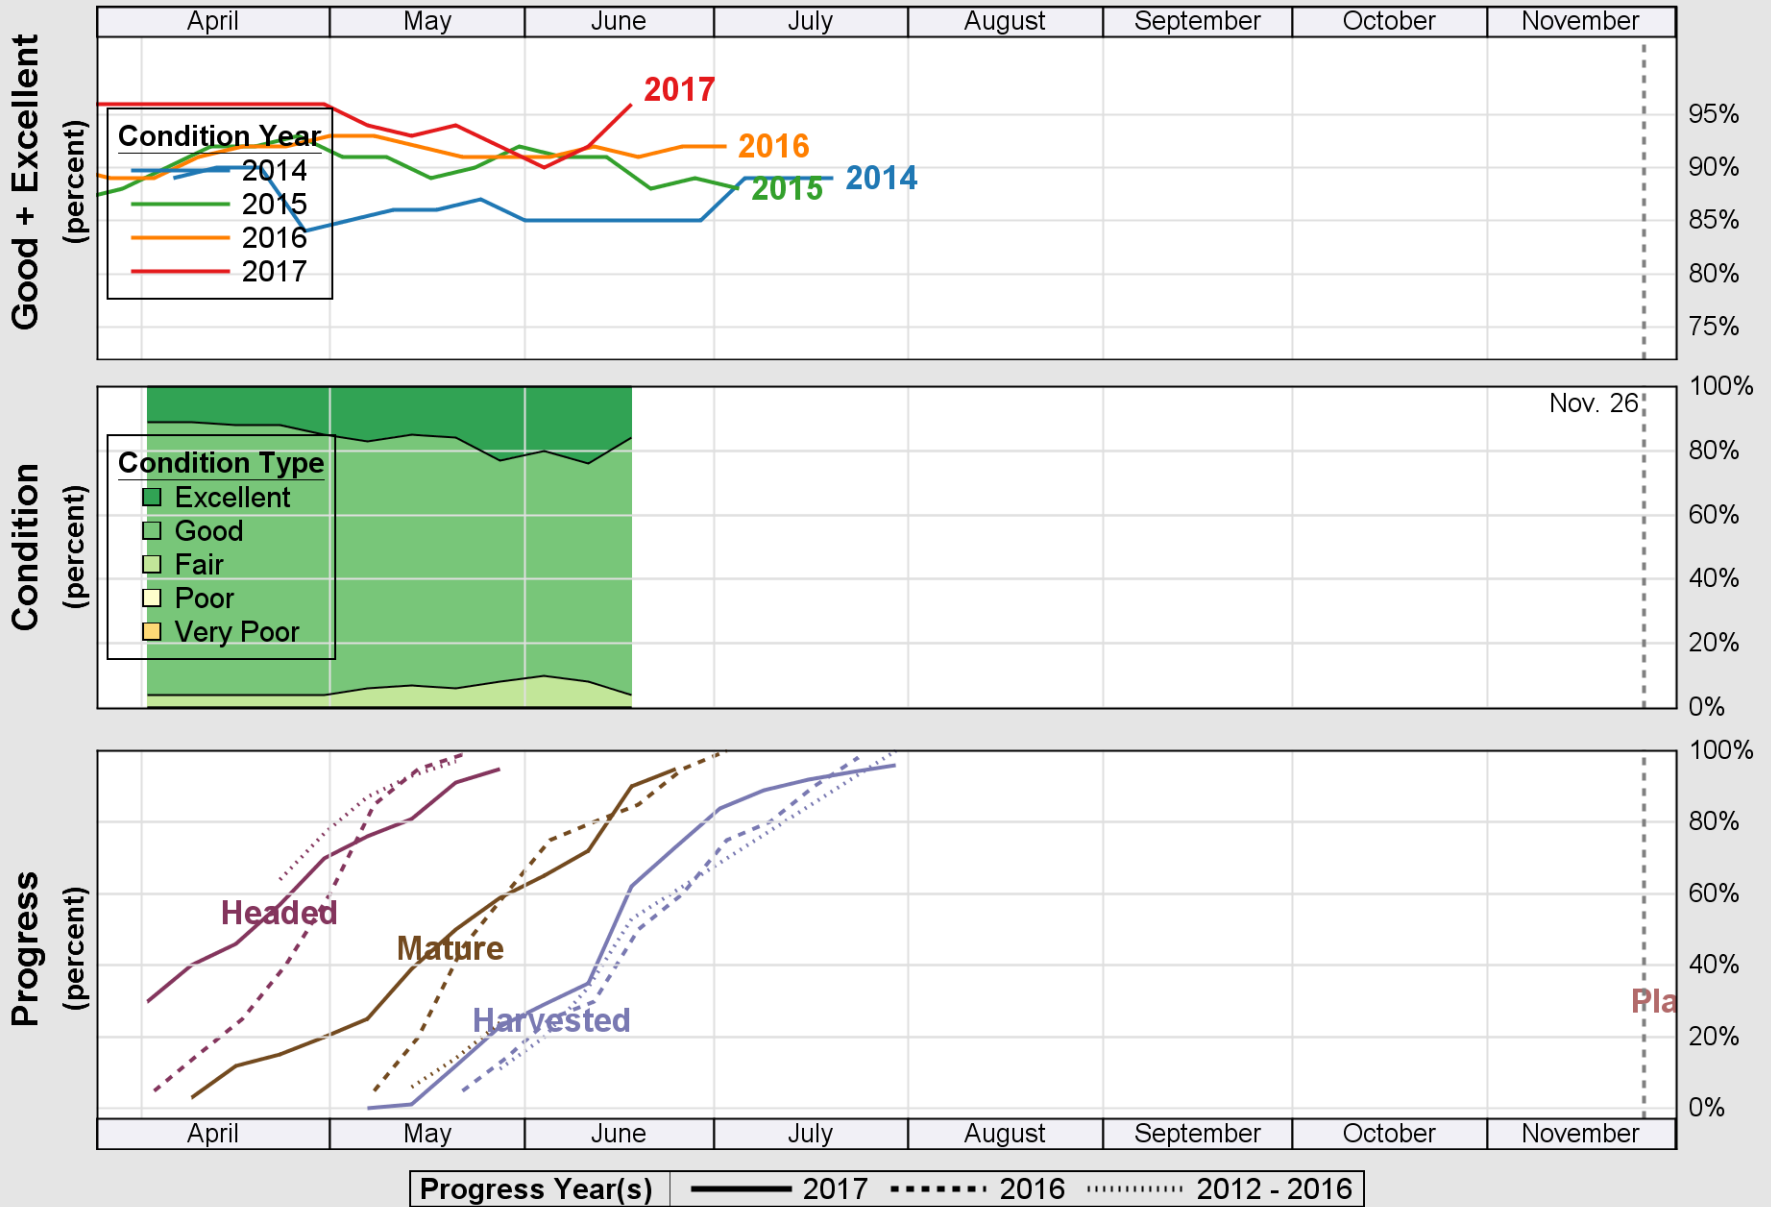

USDA

Crop Progress and Condition: Cotton in Arizona , 2017

NASS

Source: National Agricultural Statistics Service (NASS), Crop Progress Report

Source: National Agricultural Statistics Service (NASS), Crop Progress Report

USDA

Crop Progress and Condition: Pasture and Range in Arizona , 2017

NASS

Source: National Agricultural Statistics Service (NASS), Crop Progress Report

USDA

Crop Progress and Condition: Winter Wheat in Arizona , 2017