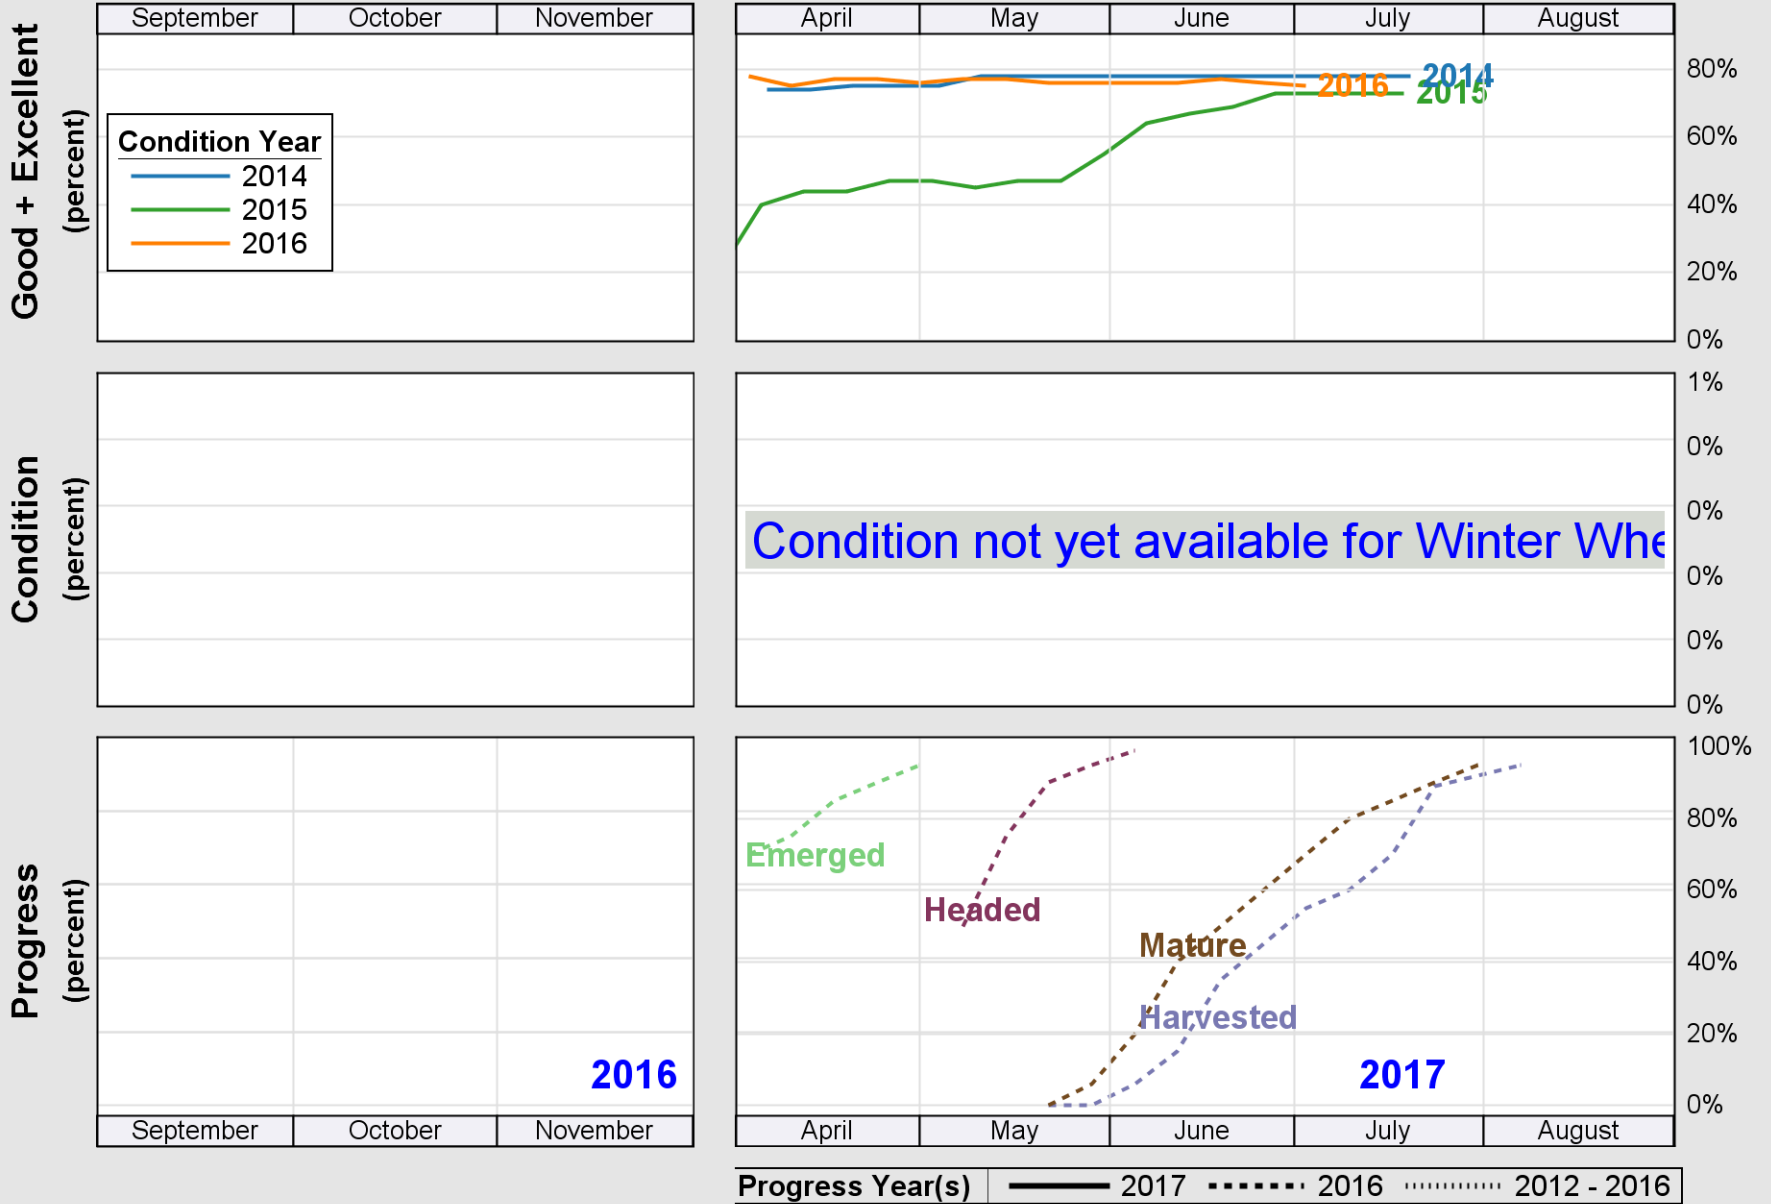

USDA

Crop Progress and Condition: Winter Wheat in Arizona , 2017

NASS

Source: National Agricultural Statistics Service (NASS), Crop Progress Report