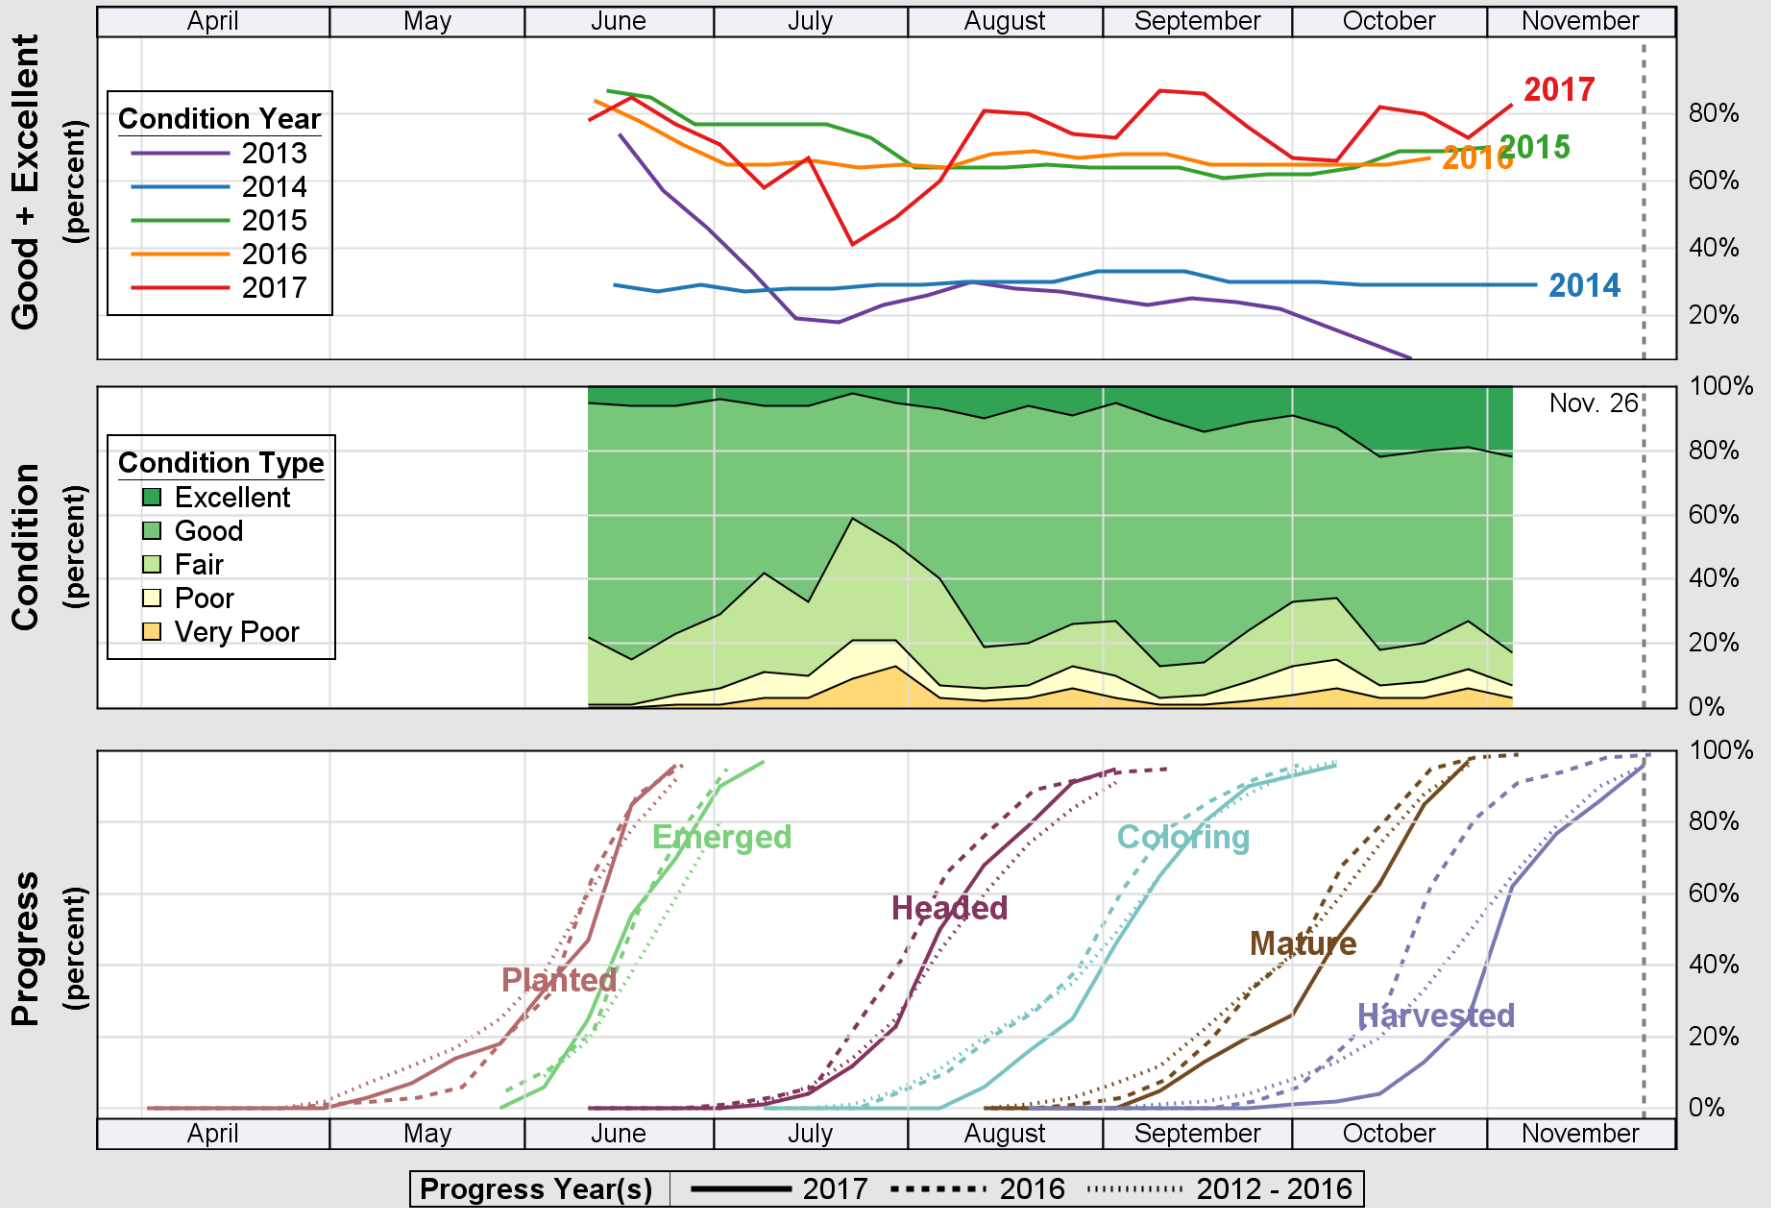

USDA

Crop Progress and Condition: Barley in Colorado , 2017

NASS

Source: National Agricultural Statistics Service (NASS), Crop Progress Report

USDA

Crop Progress and Condition: Corn in Colorado , 2017

NASS

Source: National Agricultural Statistics Service (NASS), Crop Progress Report

USDA

Crop Progress and Condition: Pasture and Range in Colorado , 2017

NASS

Source: National Agricultural Statistics Service (NASS), Crop Progress Report

USDA

Crop Progress and Condition: Sorghum in Colorado , 2017

NASS

Source: National Agricultural Statistics Service (NASS), Crop Progress Report

USDA

Crop Progress and Condition: Spring Wheat in Colorado , 2017

NASS

Source: National Agricultural Statistics Service (NASS), Crop Progress Report