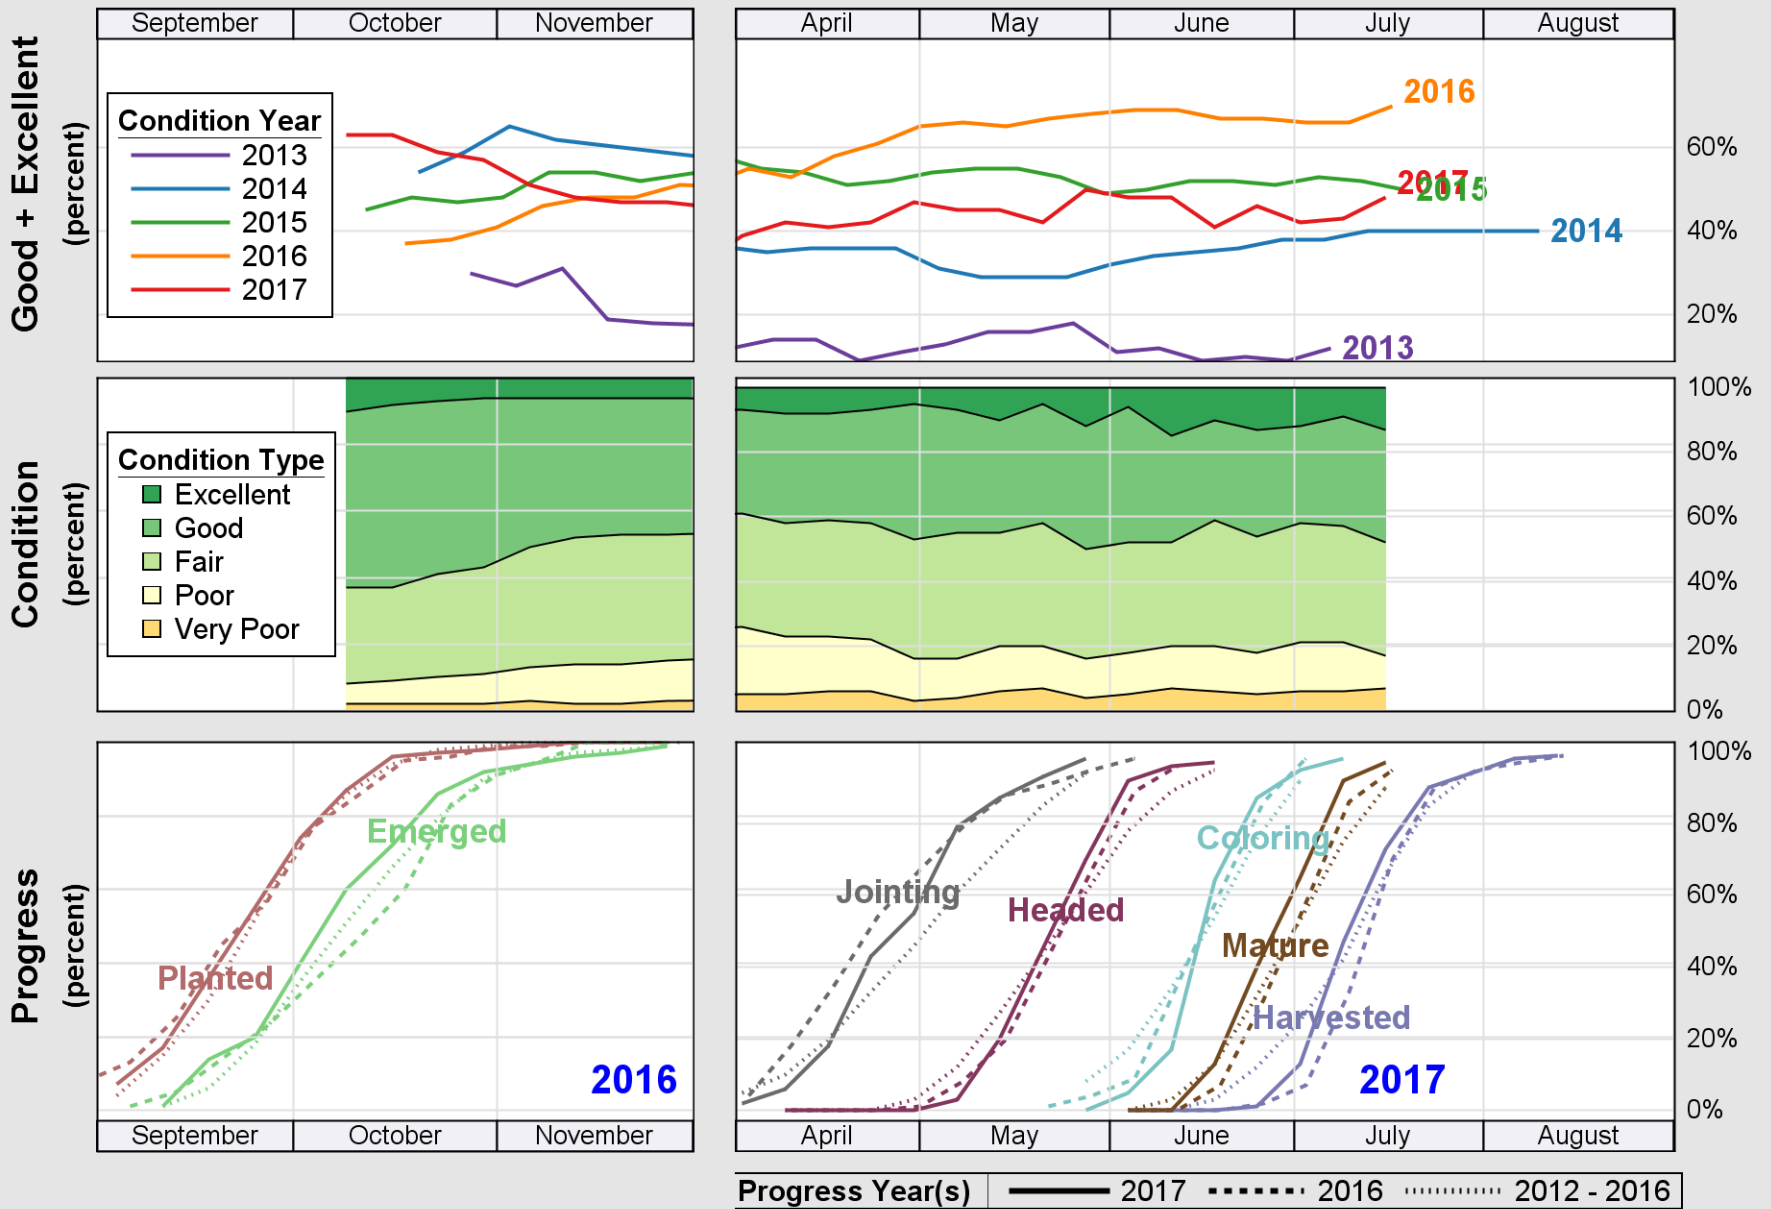

NASS

Source: National Agricultural Statistics Service (NASS), Crop Progress Report

USDA

Crop Progress and Condition: Spring Wheat in Colorado , 2017

NASS

Source: National Agricultural Statistics Service (NASS), Crop Progress Report

USDA

Crop Progress and Condition: Sugar Beets in Colorado , 2017

NASS

Source: National Agricultural Statistics Service (NASS), Crop Progress Report

USDA

Crop Progress and Condition: Sunflower in Colorado , 2017

NASS

Source: National Agricultural Statistics Service (NASS), Crop Progress Report

Source: National Agricultural Statistics Service (NASS), Crop Progress Report