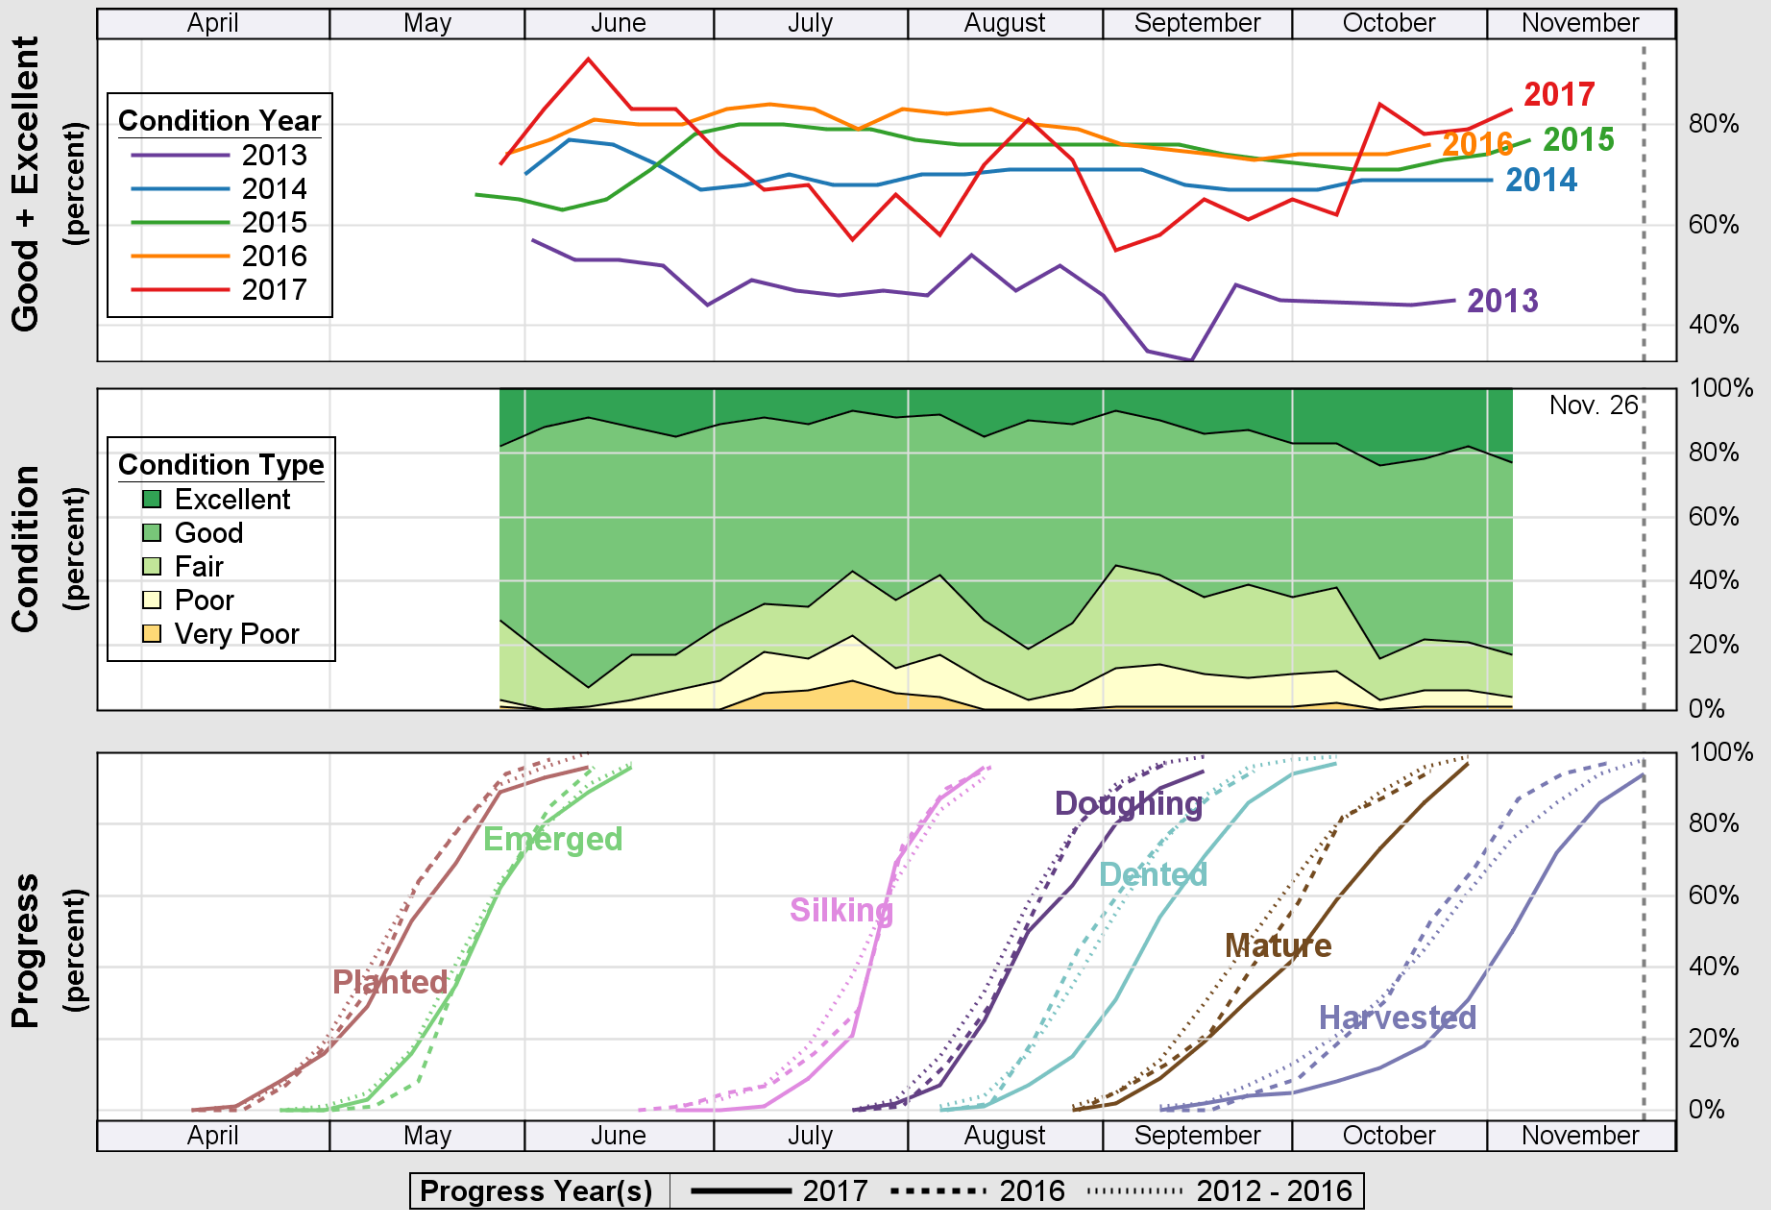

USDA

Crop Progress and Condition: Barley in Colorado , 2017

NASS

Source: National Agricultural Statistics Service (NASS), Crop Progress Report

USDA

Crop Progress and Condition: Corn in Colorado , 2017

NASS

Source: National Agricultural Statistics Service (NASS), Crop Progress Report

USDA

Crop Progress and Condition: Pasture and Range in Colorado , 2017

NASS

Source: National Agricultural Statistics Service (NASS), Crop Progress Report

USDA

Crop Progress and Condition: Sorghum in Colorado , 2017

NASS

Source: National Agricultural Statistics Service (NASS), Crop Progress Report

USDA

Crop Progress and Condition: Spring Wheat in Colorado , 2017

NASS

Source: National Agricultural Statistics Service (NASS), Crop Progress Report