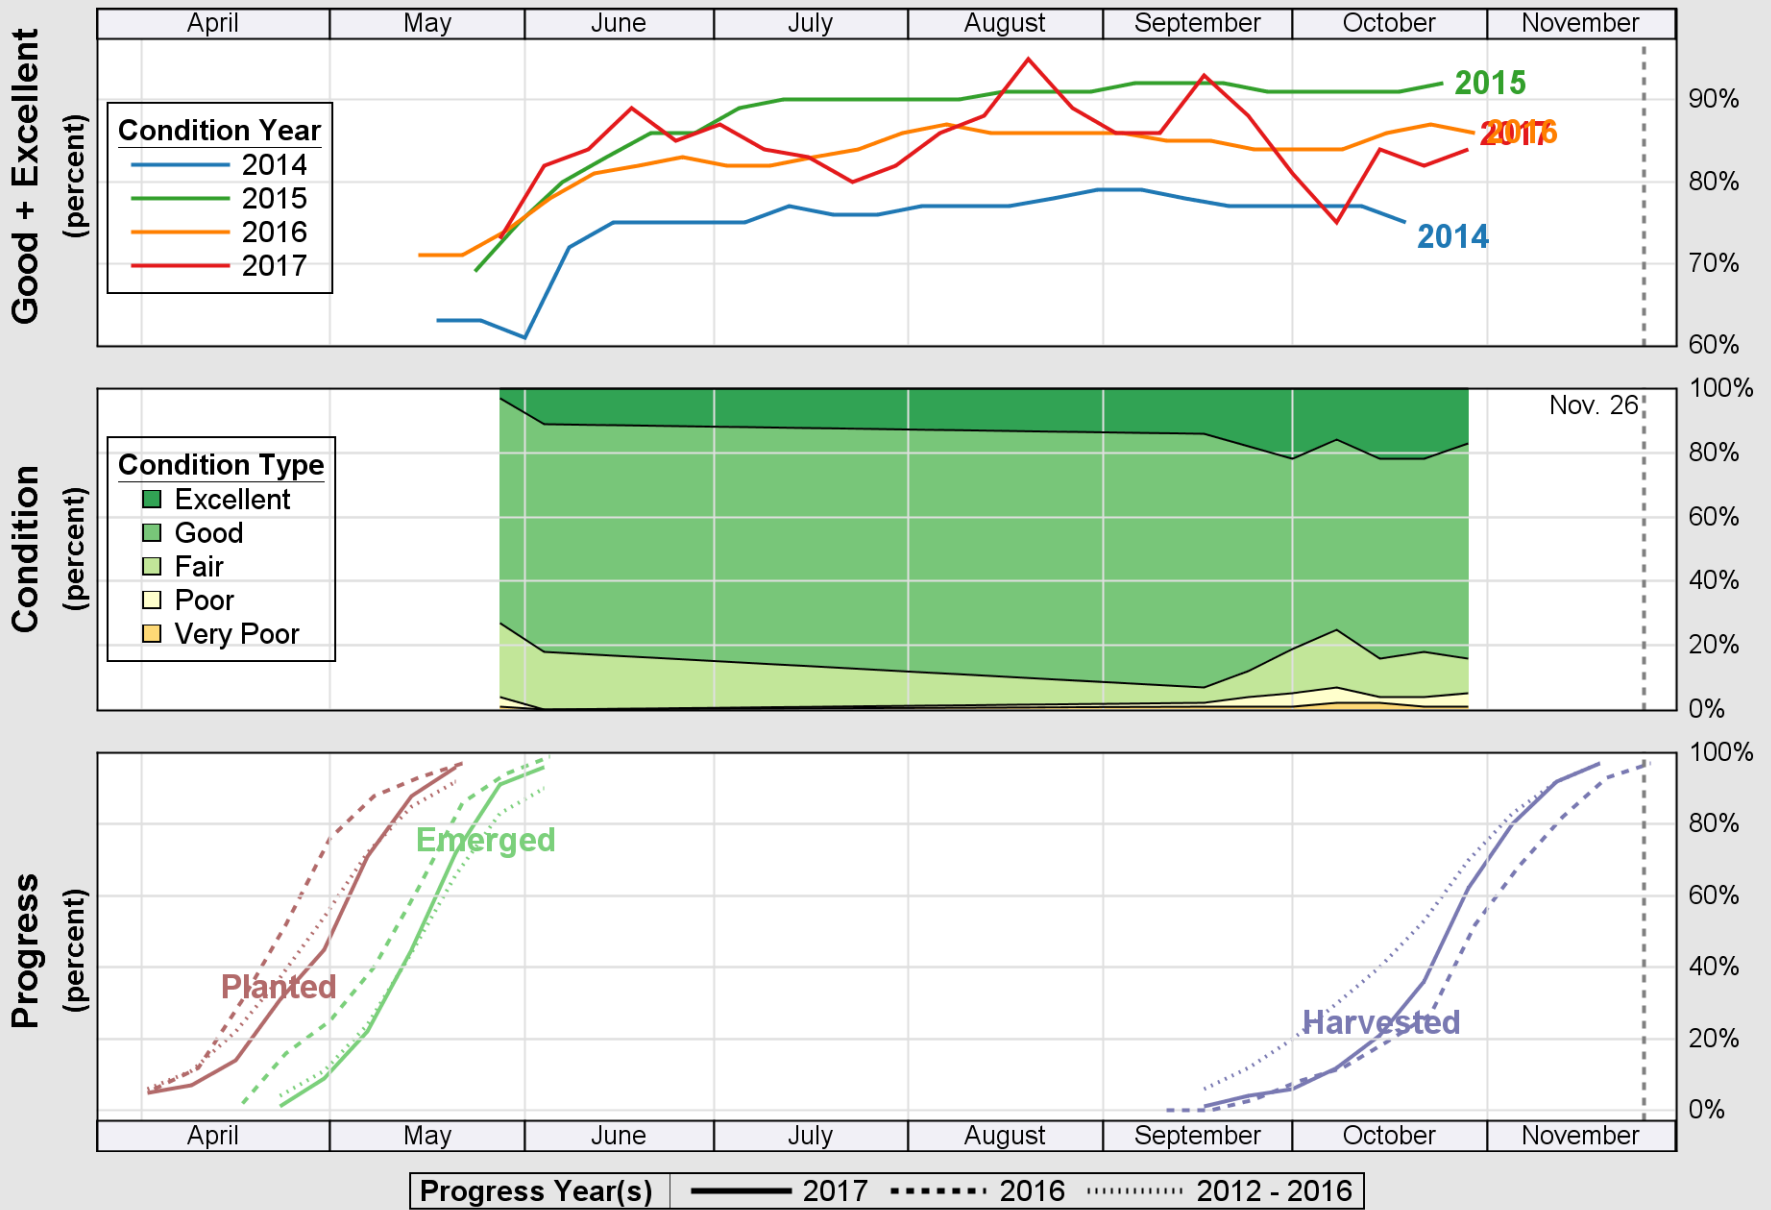

NASS

Source: National Agricultural Statistics Service (NASS), Crop Progress Report

USDA

Crop Progress and Condition: Spring Wheat in Colorado , 2017

NASS

Source: National Agricultural Statistics Service (NASS), Crop Progress Report

USDA

Crop Progress and Condition: Sugar Beets in Colorado , 2017

NASS

Source: National Agricultural Statistics Service (NASS), Crop Progress Report

USDA

Crop Progress and Condition: Sunflower in Colorado , 2017