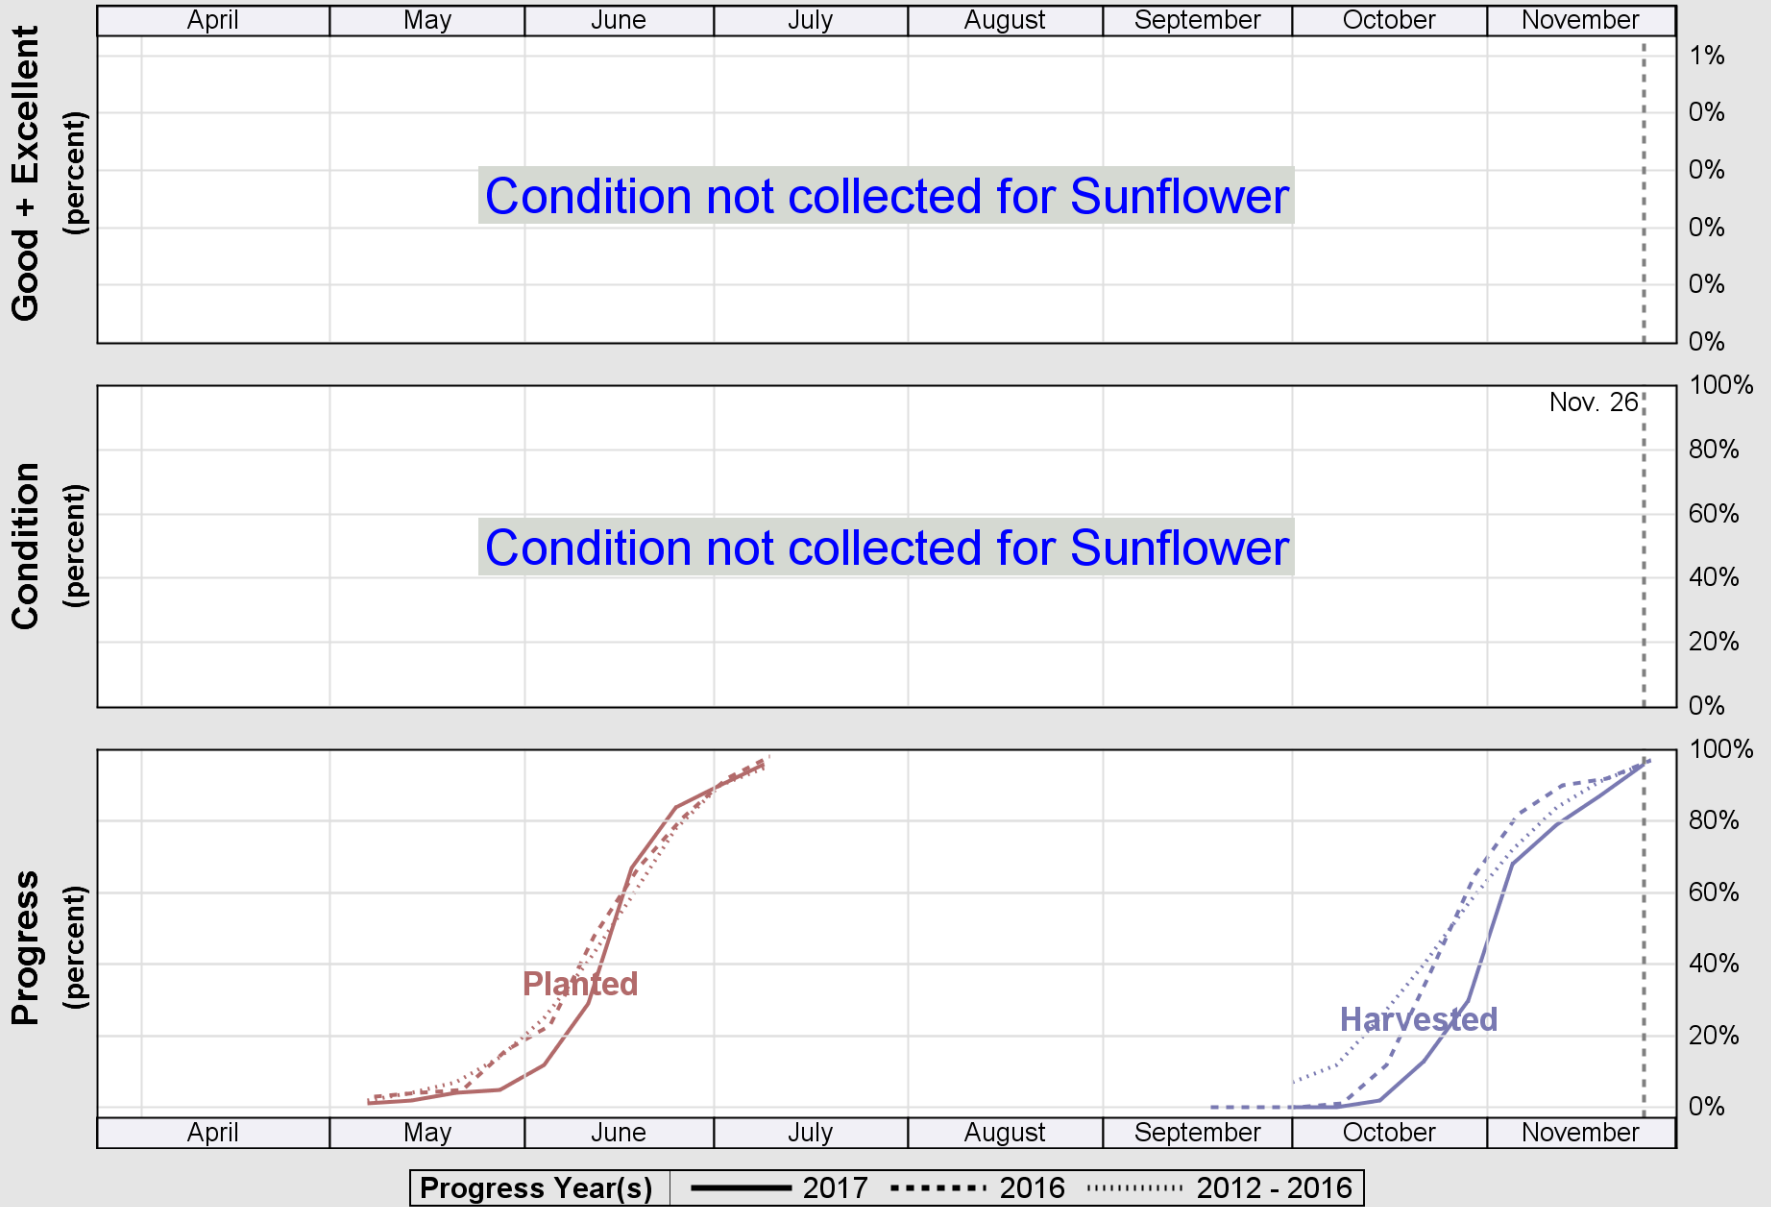

USDA

Crop Progress and Condition: Sunflower in Colorado , 2017

NASS

Source: National Agricultural Statistics Service (NASS), Crop Progress Report