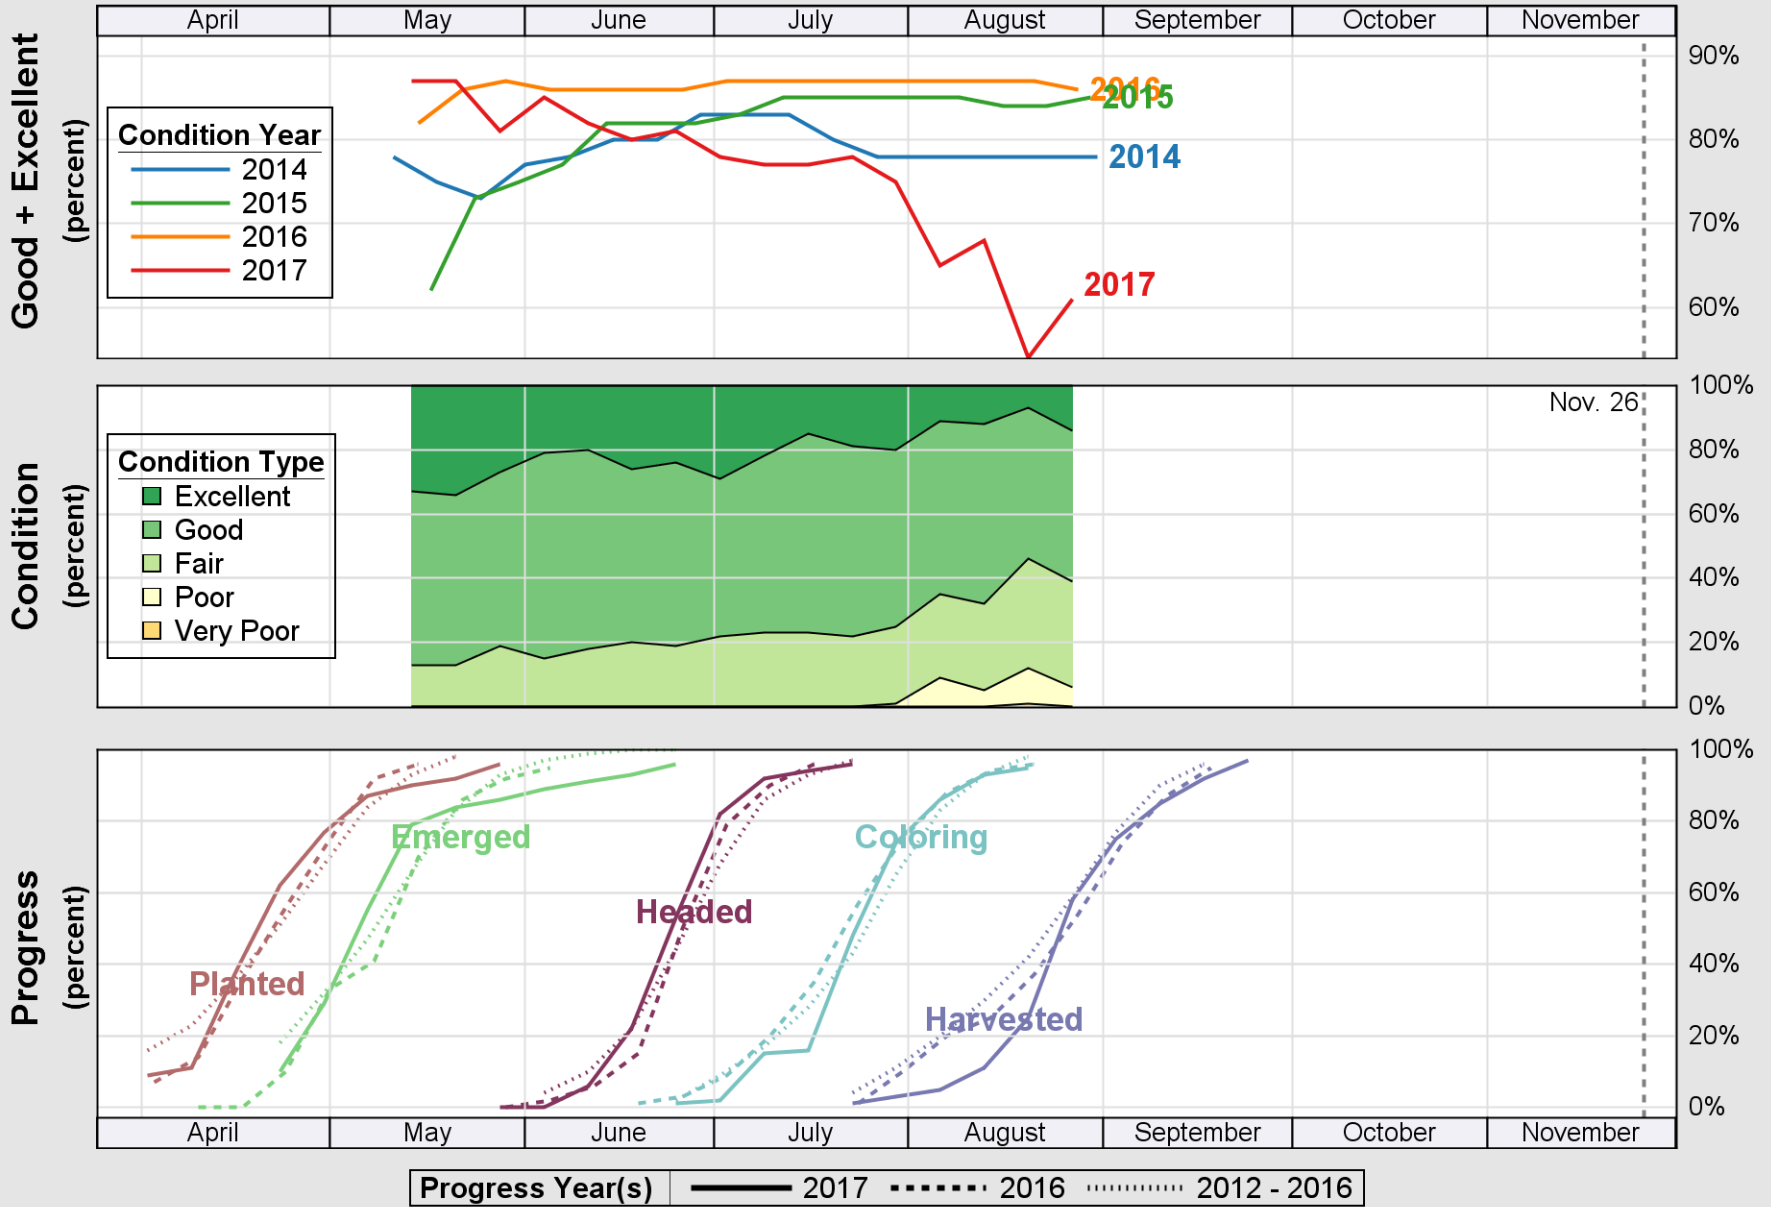

USDA

Crop Progress and Condition: Barley in Colorado , 2017

NASS

Source: National Agricultural Statistics Service (NASS), Crop Progress Report

USDA

Crop Progress and Condition: Corn in Colorado , 2017

NASS

Source: National Agricultural Statistics Service (NASS), Crop Progress Report

USDA

Crop Progress and Condition: Pasture and Range in Colorado , 2017

NASS

Source: National Agricultural Statistics Service (NASS), Crop Progress Report

USDA

Crop Progress and Condition: Sorghum in Colorado , 2017

NASS

Source: National Agricultural Statistics Service (NASS), Crop Progress Report

USDA

Crop Progress and Condition: Spring Wheat in Colorado , 2017

NASS

Source: National Agricultural Statistics Service (NASS), Crop Progress Report