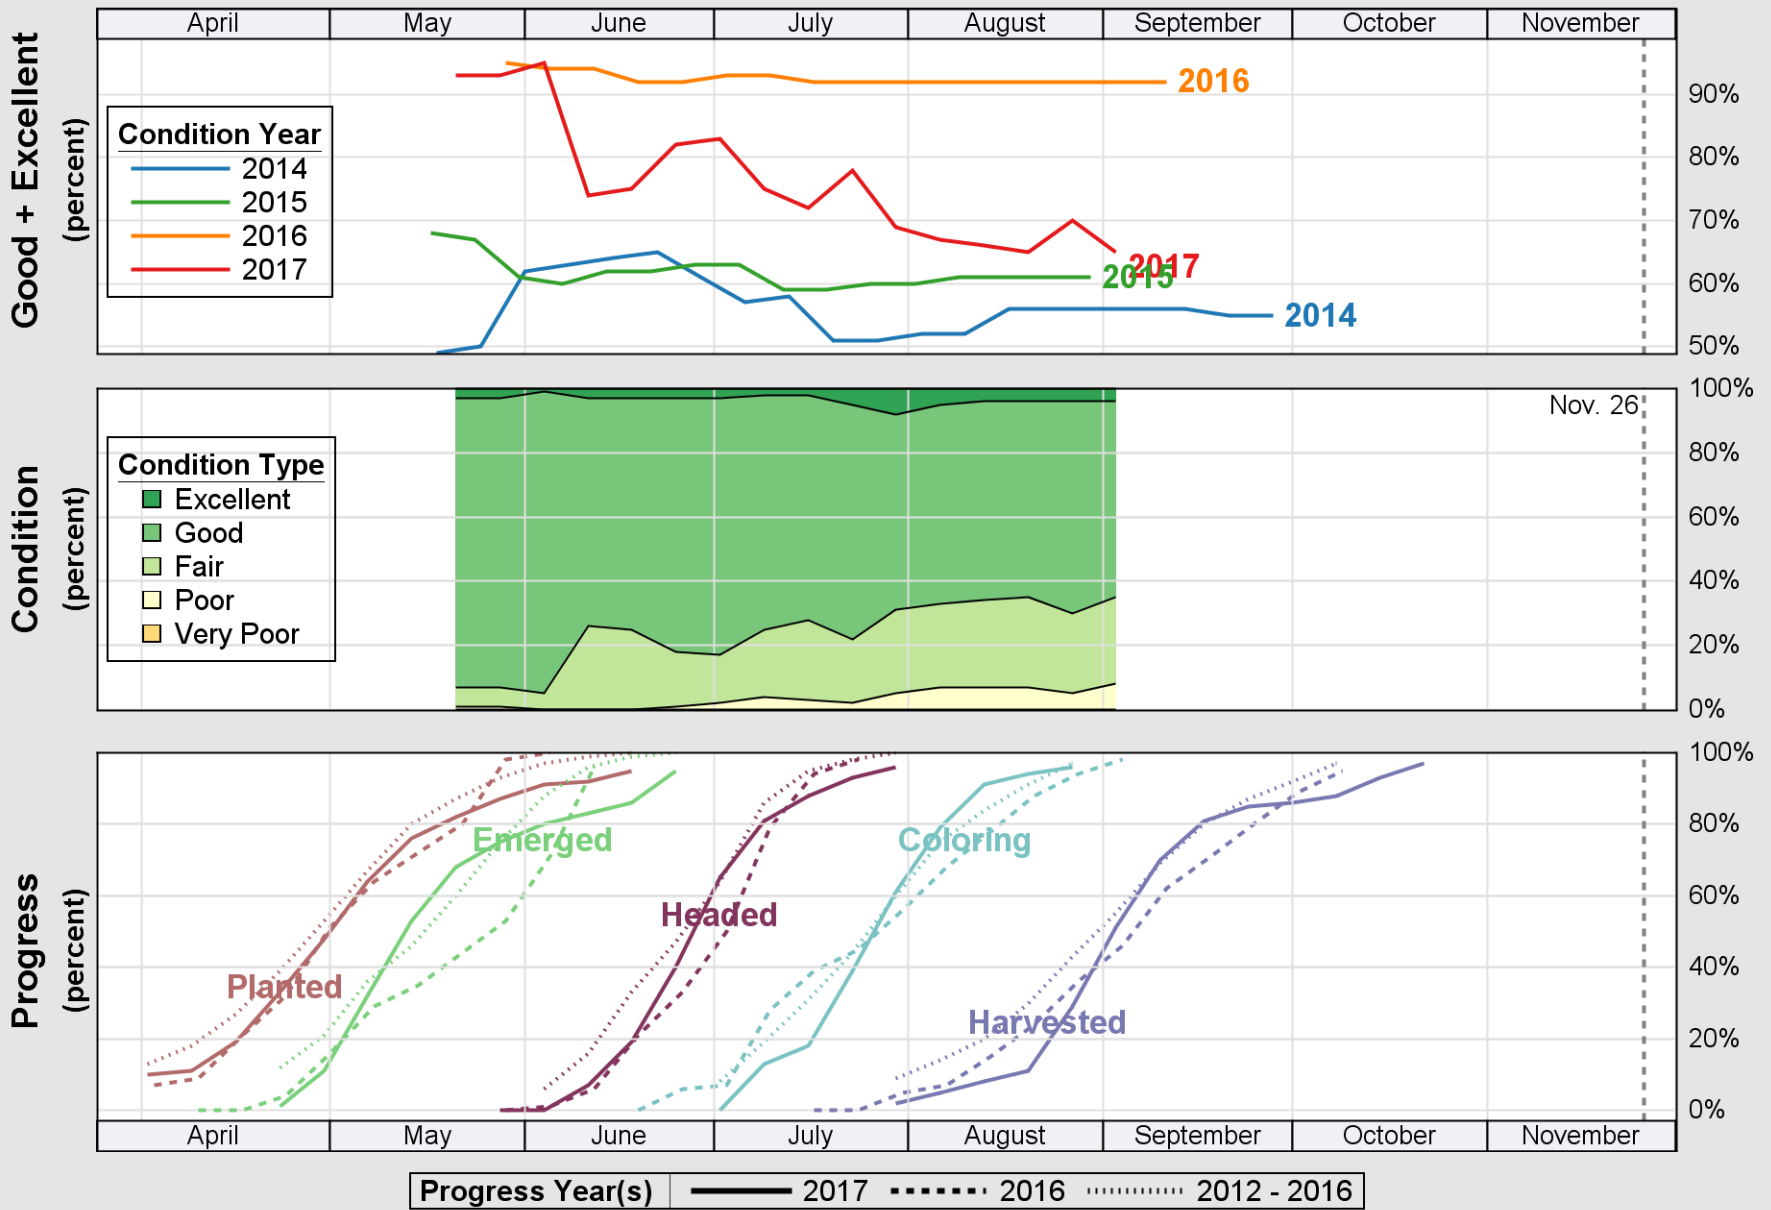

NASS

Source: National Agricultural Statistics Service (NASS), Crop Progress Report

USDA

Crop Progress and Condition: Spring Wheat in Colorado , 2017

NASS

Source: National Agricultural Statistics Service (NASS), Crop Progress Report

USDA

Crop Progress and Condition: Sugar Beets in Colorado , 2017

NASS

Source: National Agricultural Statistics Service (NASS), Crop Progress Report

USDA

Crop Progress and Condition: Sunflower in Colorado , 2017