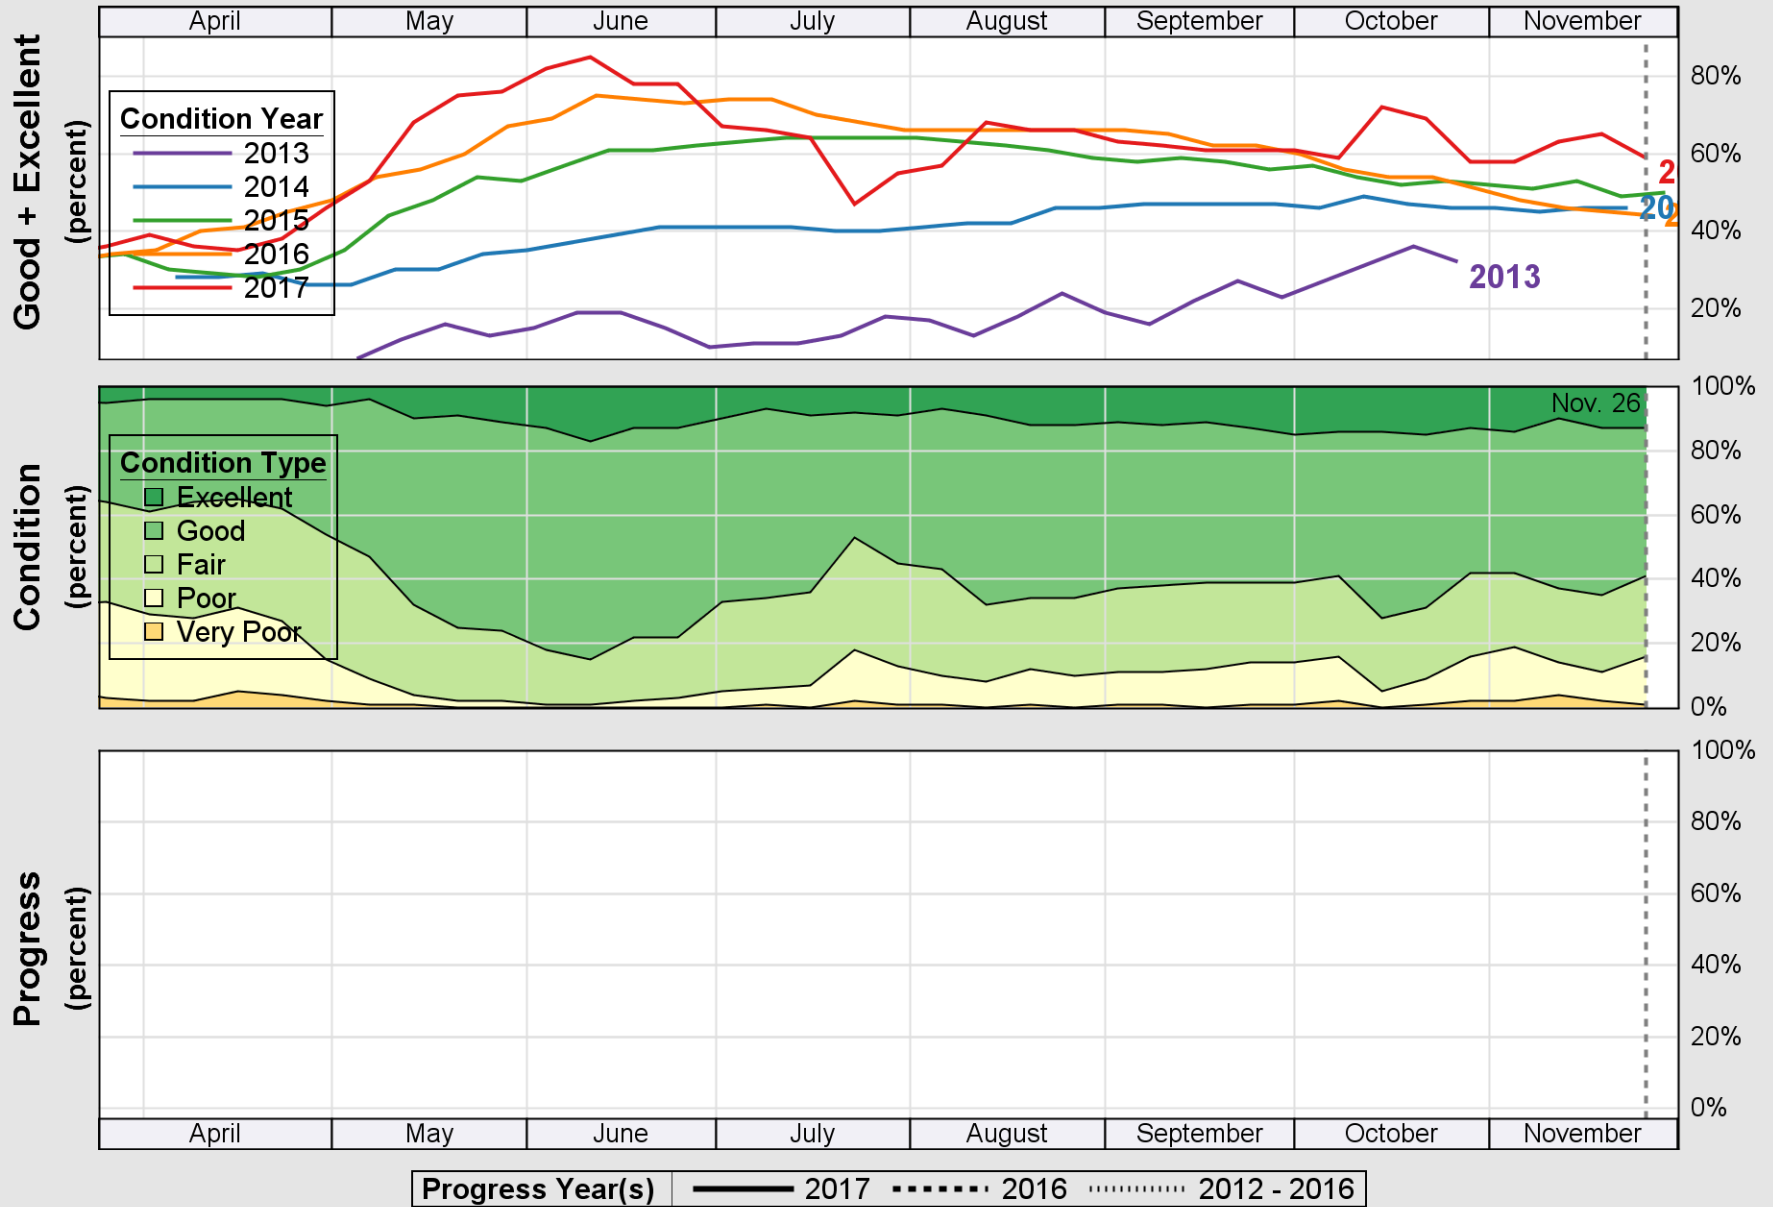

USDA

Crop Progress and Condition: Barley in Colorado , 2017

NASS

Source: National Agricultural Statistics Service (NASS), Crop Progress Report

USDA

Crop Progress and Condition: Corn in Colorado , 2017

NASS

Source: National Agricultural Statistics Service (NASS), Crop Progress Report

USDA

Crop Progress and Condition: Pasture and Range in Colorado , 2017

NASS

Source: National Agricultural Statistics Service (NASS), Crop Progress Report

USDA

Crop Progress and Condition: Sorghum in Colorado , 2017

NASS

Source: National Agricultural Statistics Service (NASS), Crop Progress Report

USDA

Crop Progress and Condition: Spring Wheat in Colorado , 2017

NASS

Source: National Agricultural Statistics Service (NASS), Crop Progress Report