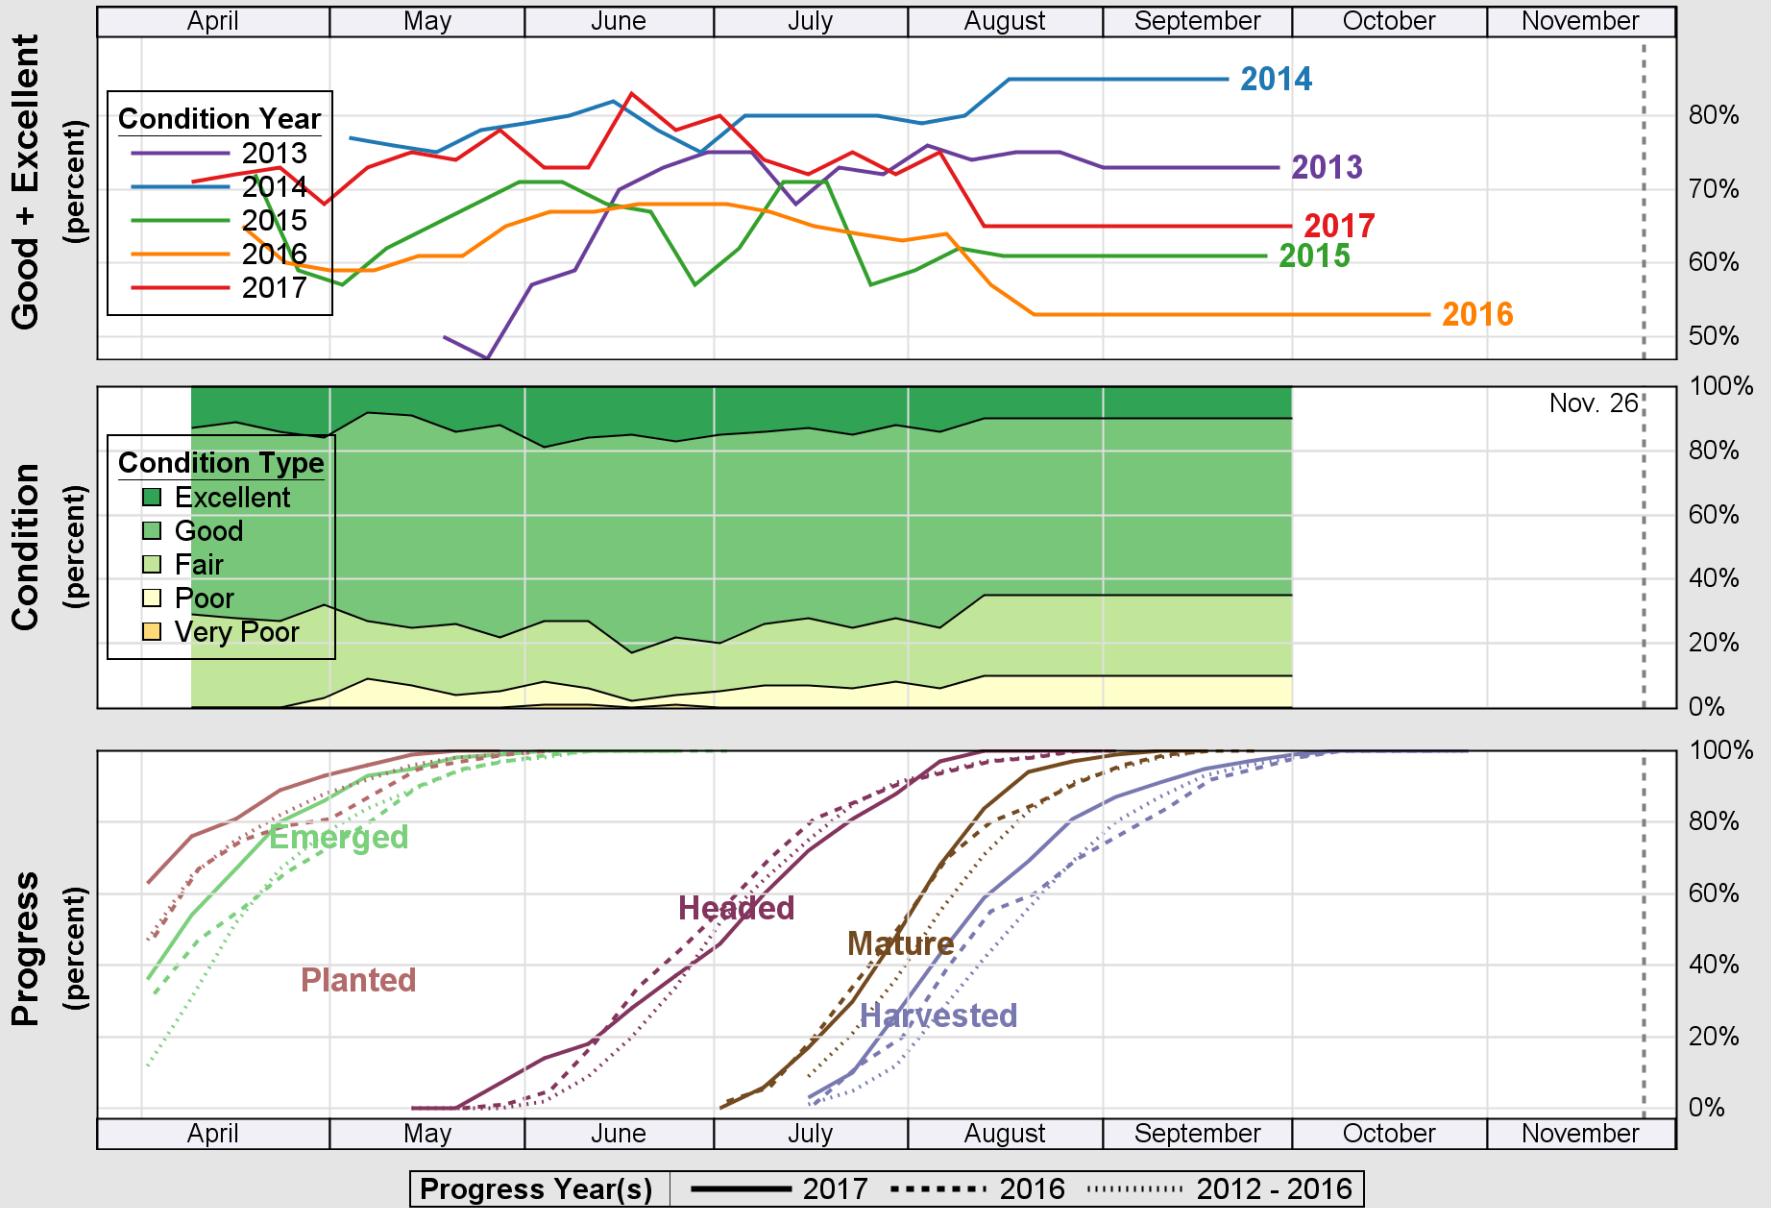

# Crop Progress and Condition: Corn in Louisiana, 2017

NASS

Source: National Agricultural Statistics Service (NASS), Crop Progress Report

USDA

# Crop Progress and Condition: Cotton in Louisiana , 2017

NASS

Source: National Agricultural Statistics Service (NASS), Crop Progress Report

USDA

# Crop Progress and Condition: Pasture and Range in Louisiana, 2017

NASS

Source: National Agricultural Statistics Service (NASS), Crop Progress Report

Source: National Agricultural Statistics Service (NASS), Crop Progress Report