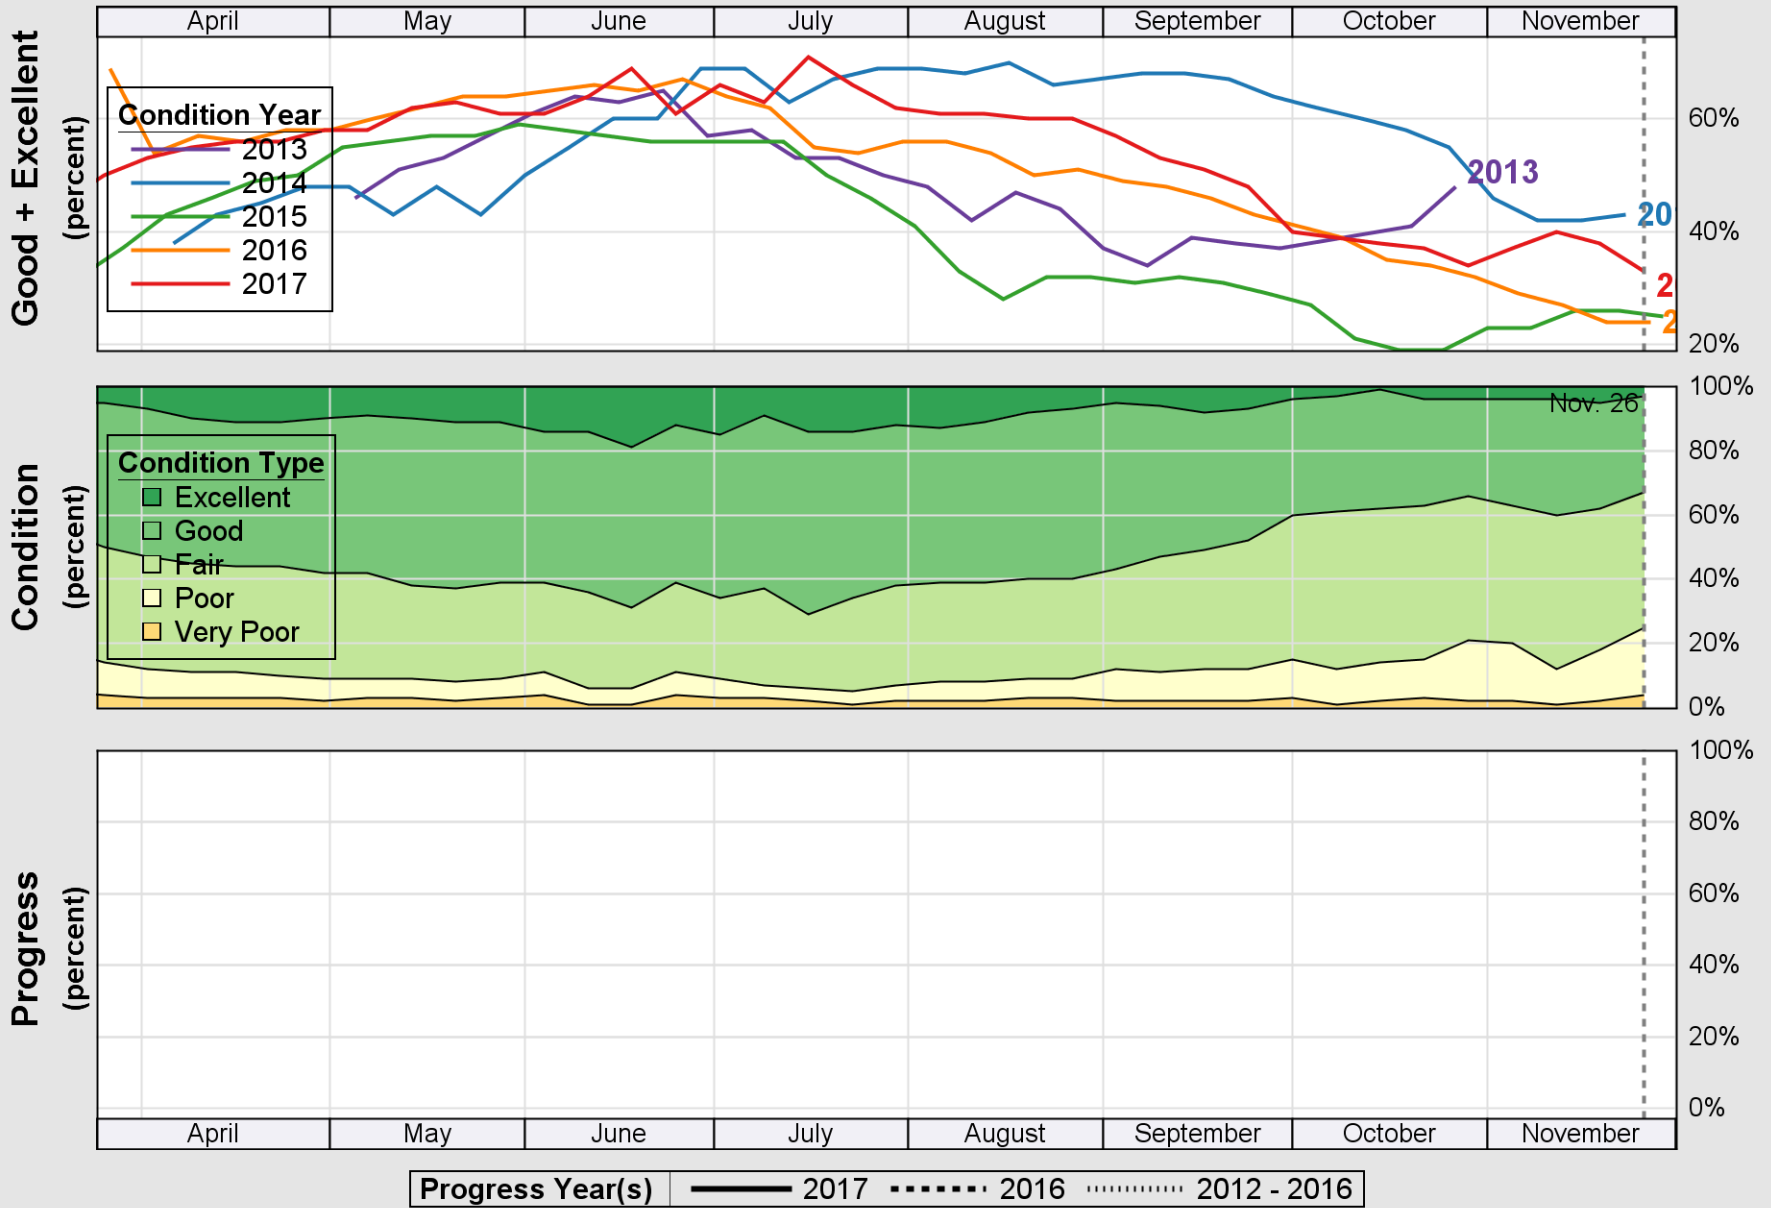

USDA

Crop Progress and Condition: Pasture and Range in Louisiana, 2017

NASS

Source: National Agricultural Statistics Service (NASS), Crop Progress Report