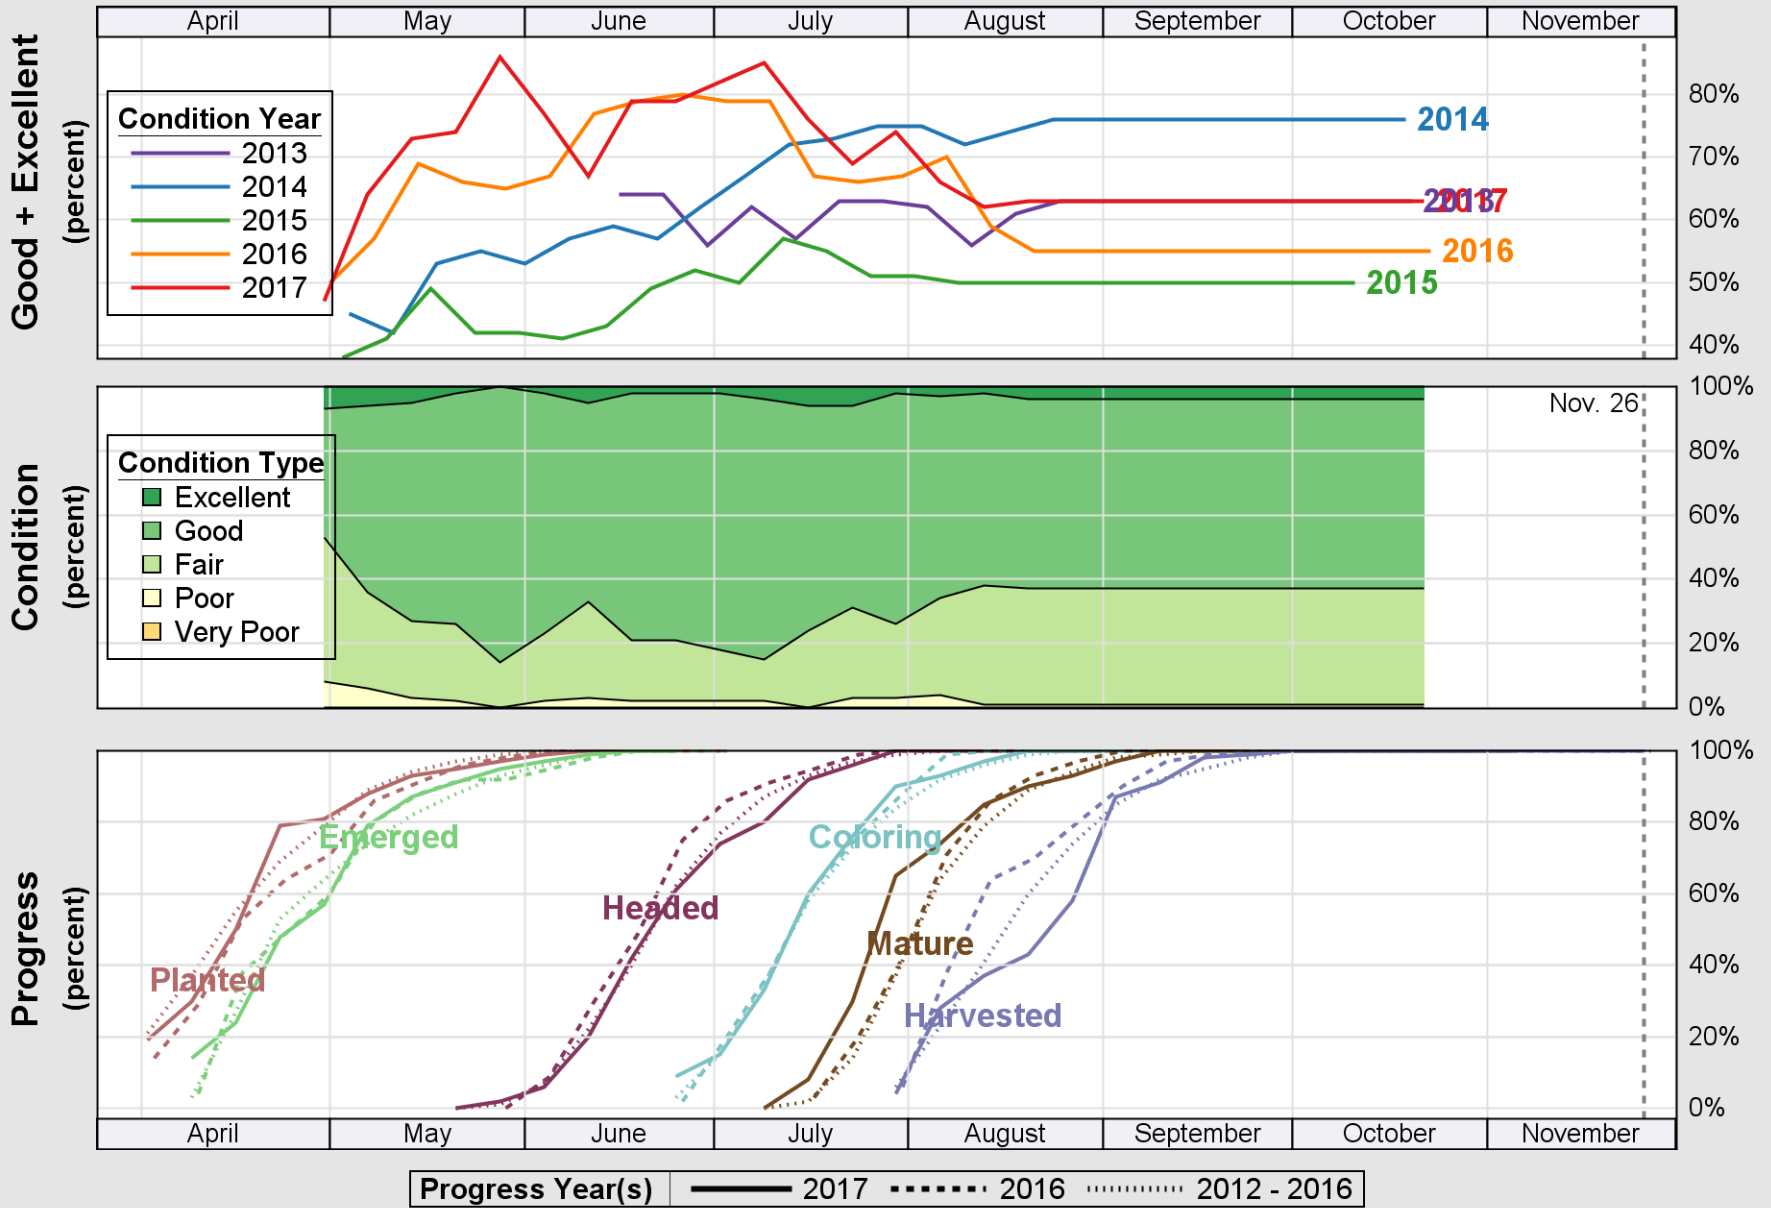

USDA

Crop Progress and Condition: Sorghum in Louisiana , 2017

NASS

Source: National Agricultural Statistics Service (NASS), Crop Progress Report