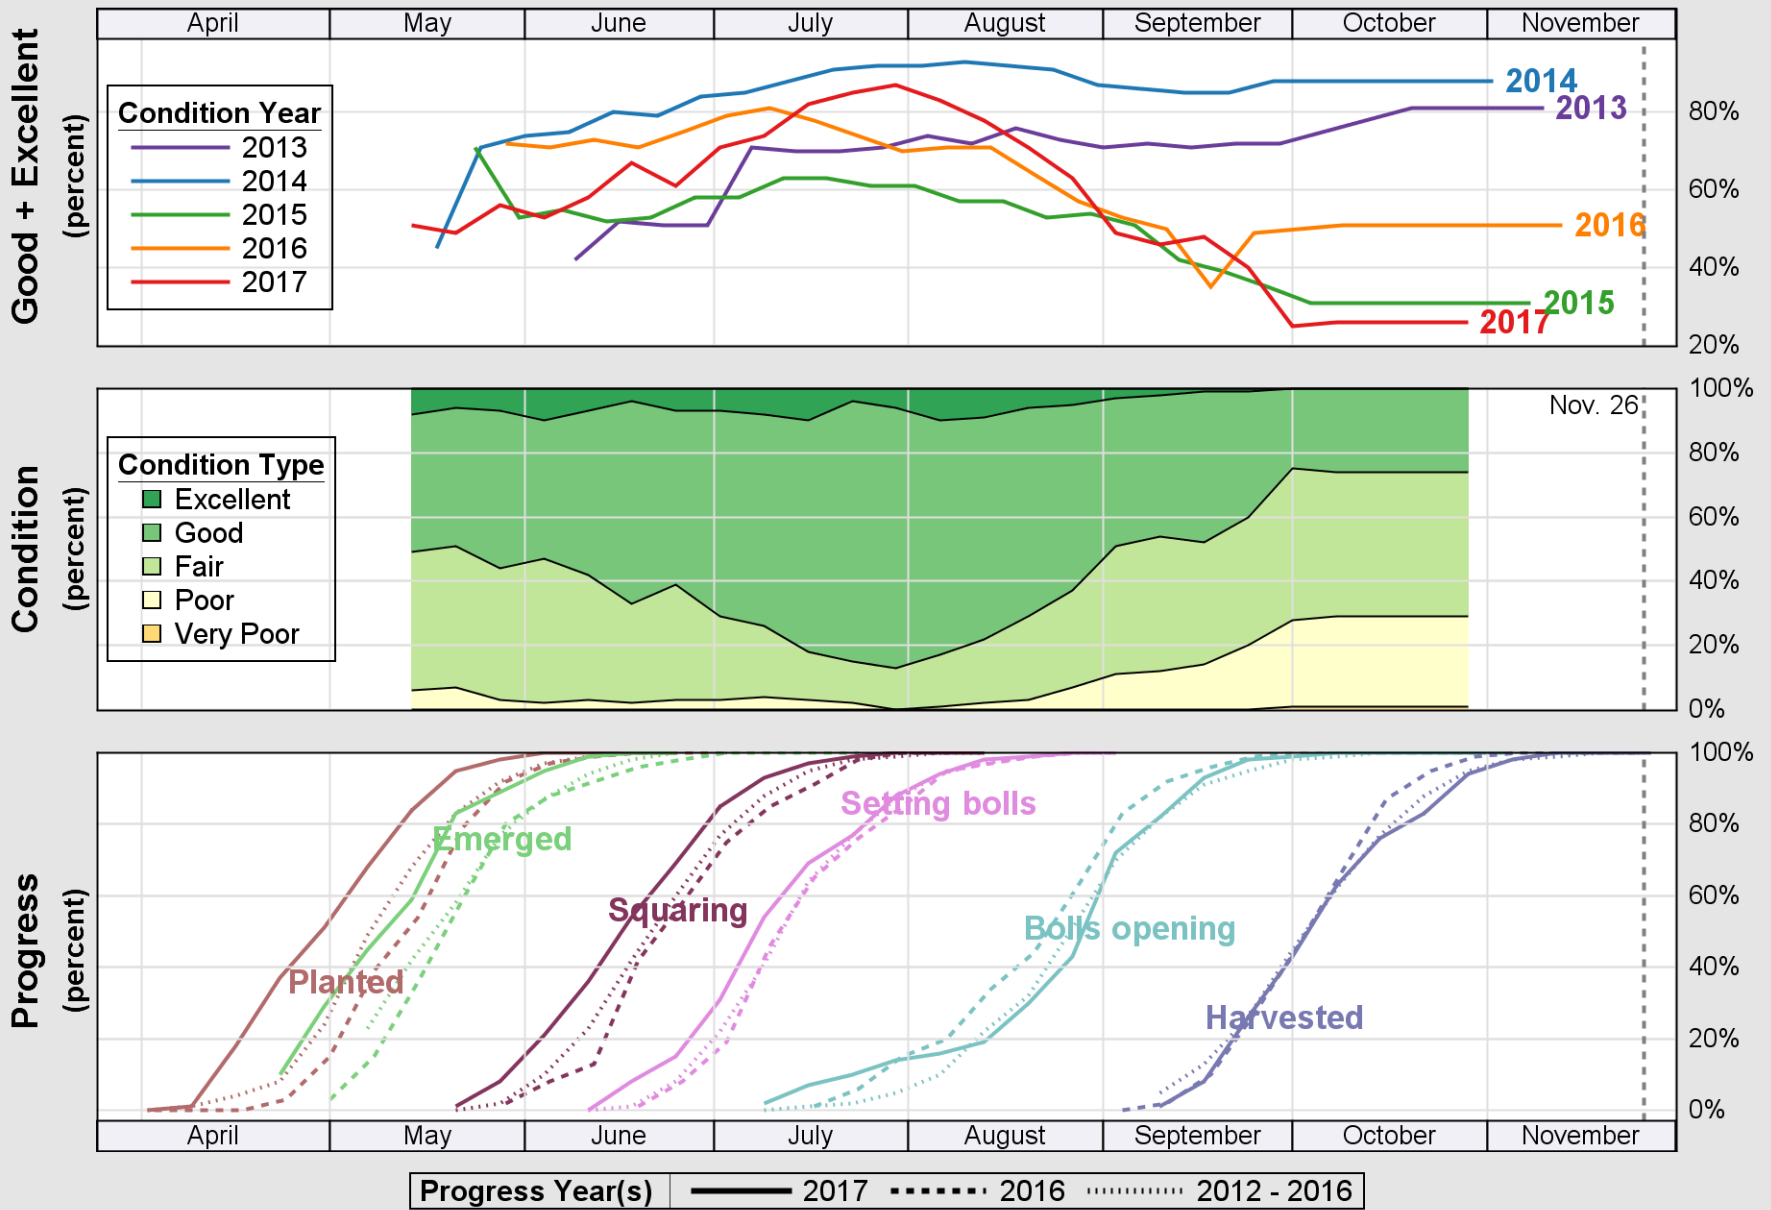

# Crop Progress and Condition: Corn in Louisiana, 2017

NASS

Source: National Agricultural Statistics Service (NASS), Crop Progress Report

USDA

# Crop Progress and Condition: Cotton in Louisiana , 2017

NASS

Source: National Agricultural Statistics Service (NASS), Crop Progress Report

USDA