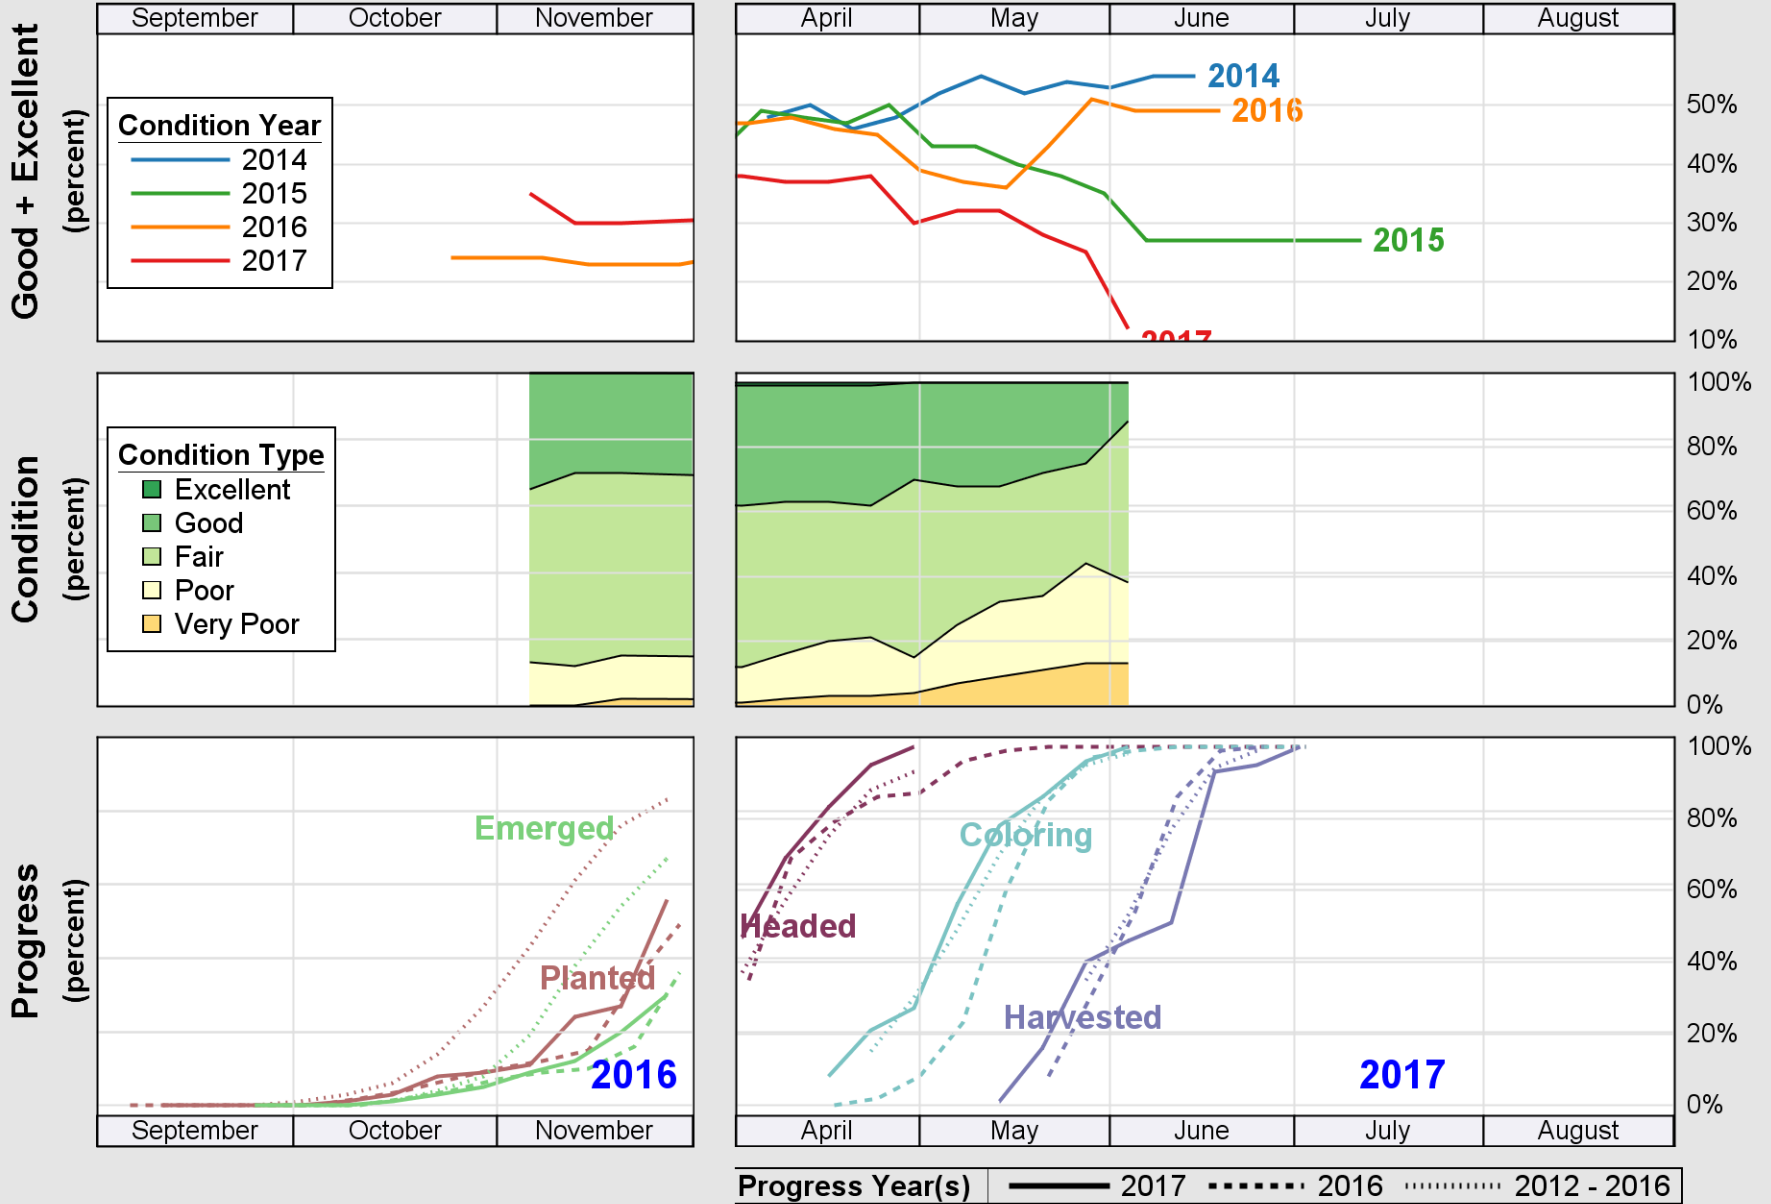

### Crop Progress and Condition: Sorghum in Louisiana , 2017

NASS

Source: National Agricultural Statistics Service (NASS), Crop Progress Report

USDA

# Crop Progress and Condition: Soybeans in Louisiana , 2017

NASS

Source: National Agricultural Statistics Service (NASS), Crop Progress Report

USDA

# Crop Progress and Condition: Winter Wheat in Louisiana , 2017

NASS

Source: National Agricultural Statistics Service (NASS), Crop Progress Report