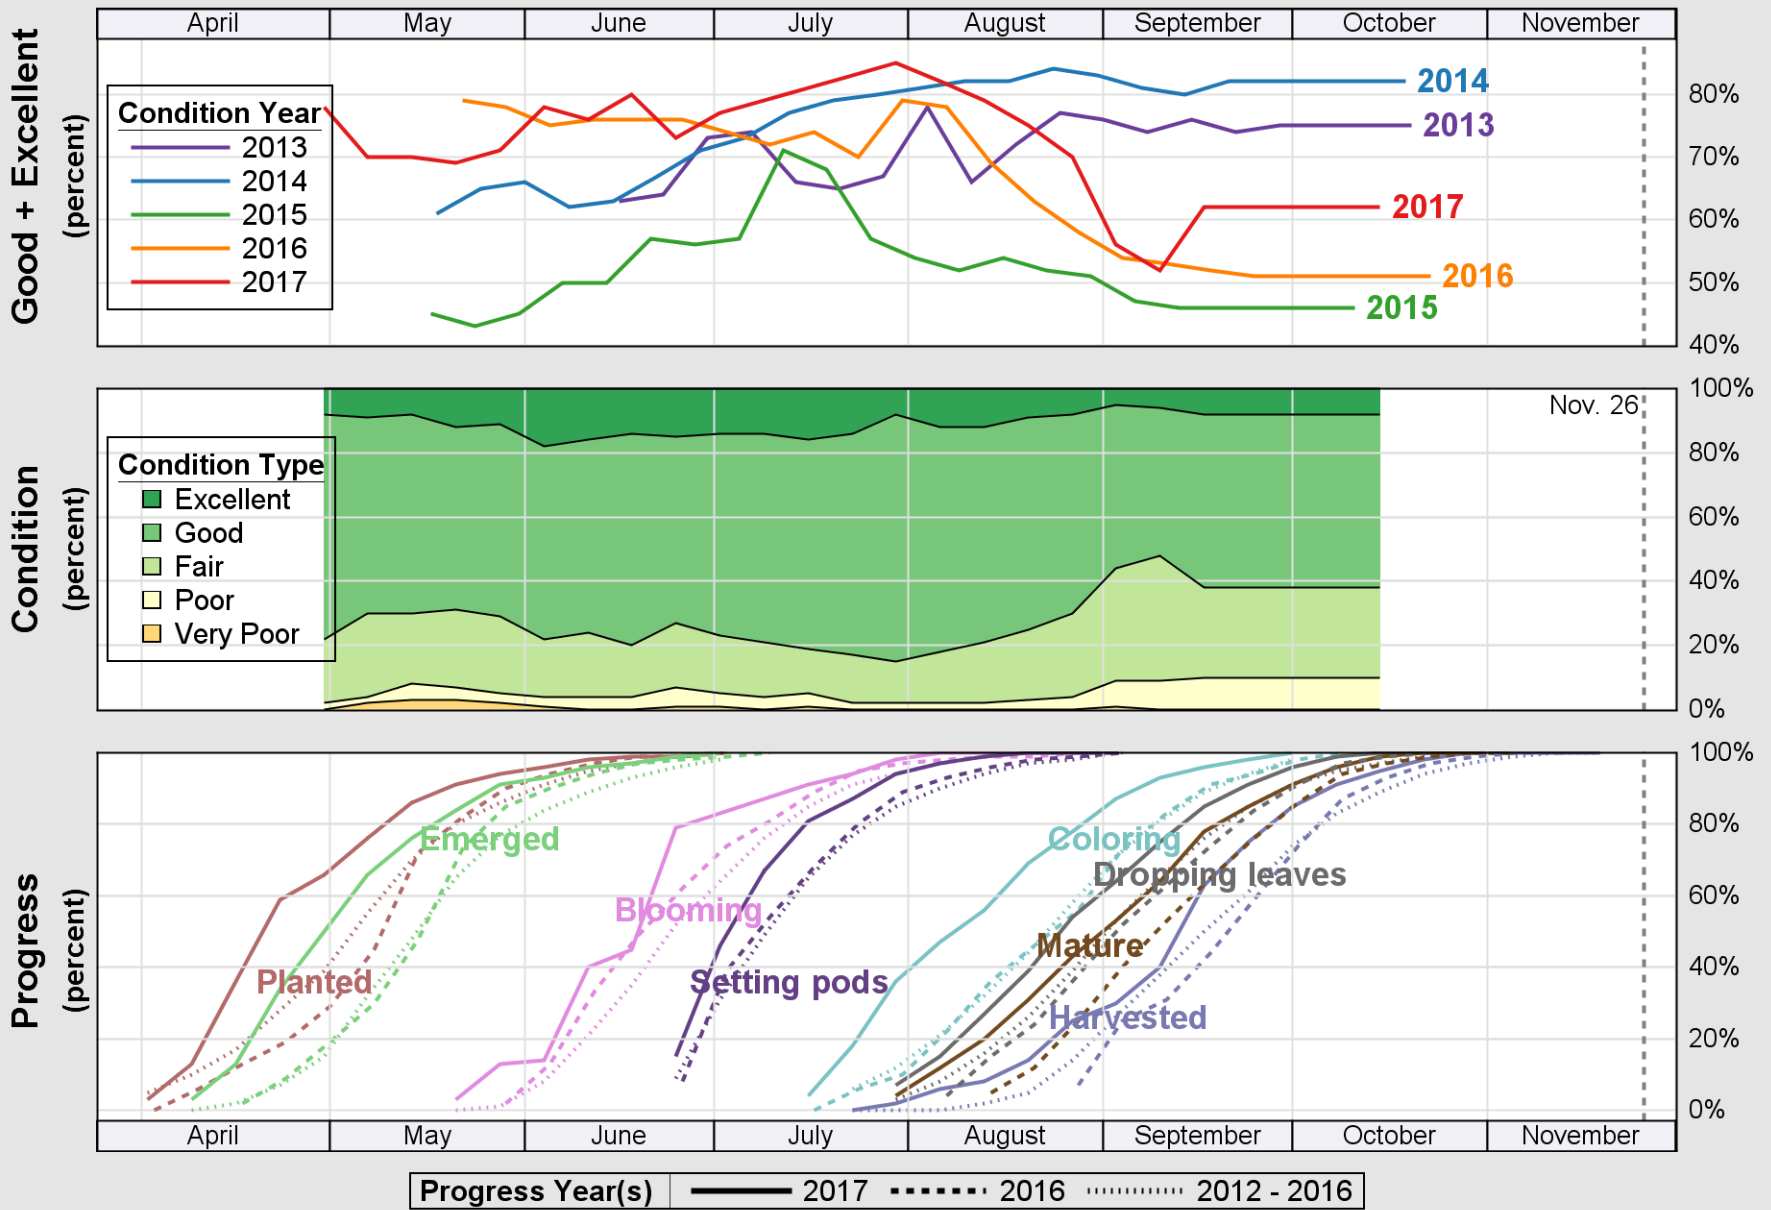

### Crop Progress and Condition: Sorghum in Louisiana , 2017

NASS

Source: National Agricultural Statistics Service (NASS), Crop Progress Report

USDA

# Crop Progress and Condition: Soybeans in Louisiana , 2017

NASS

Source: National Agricultural Statistics Service (NASS), Crop Progress Report

USDA