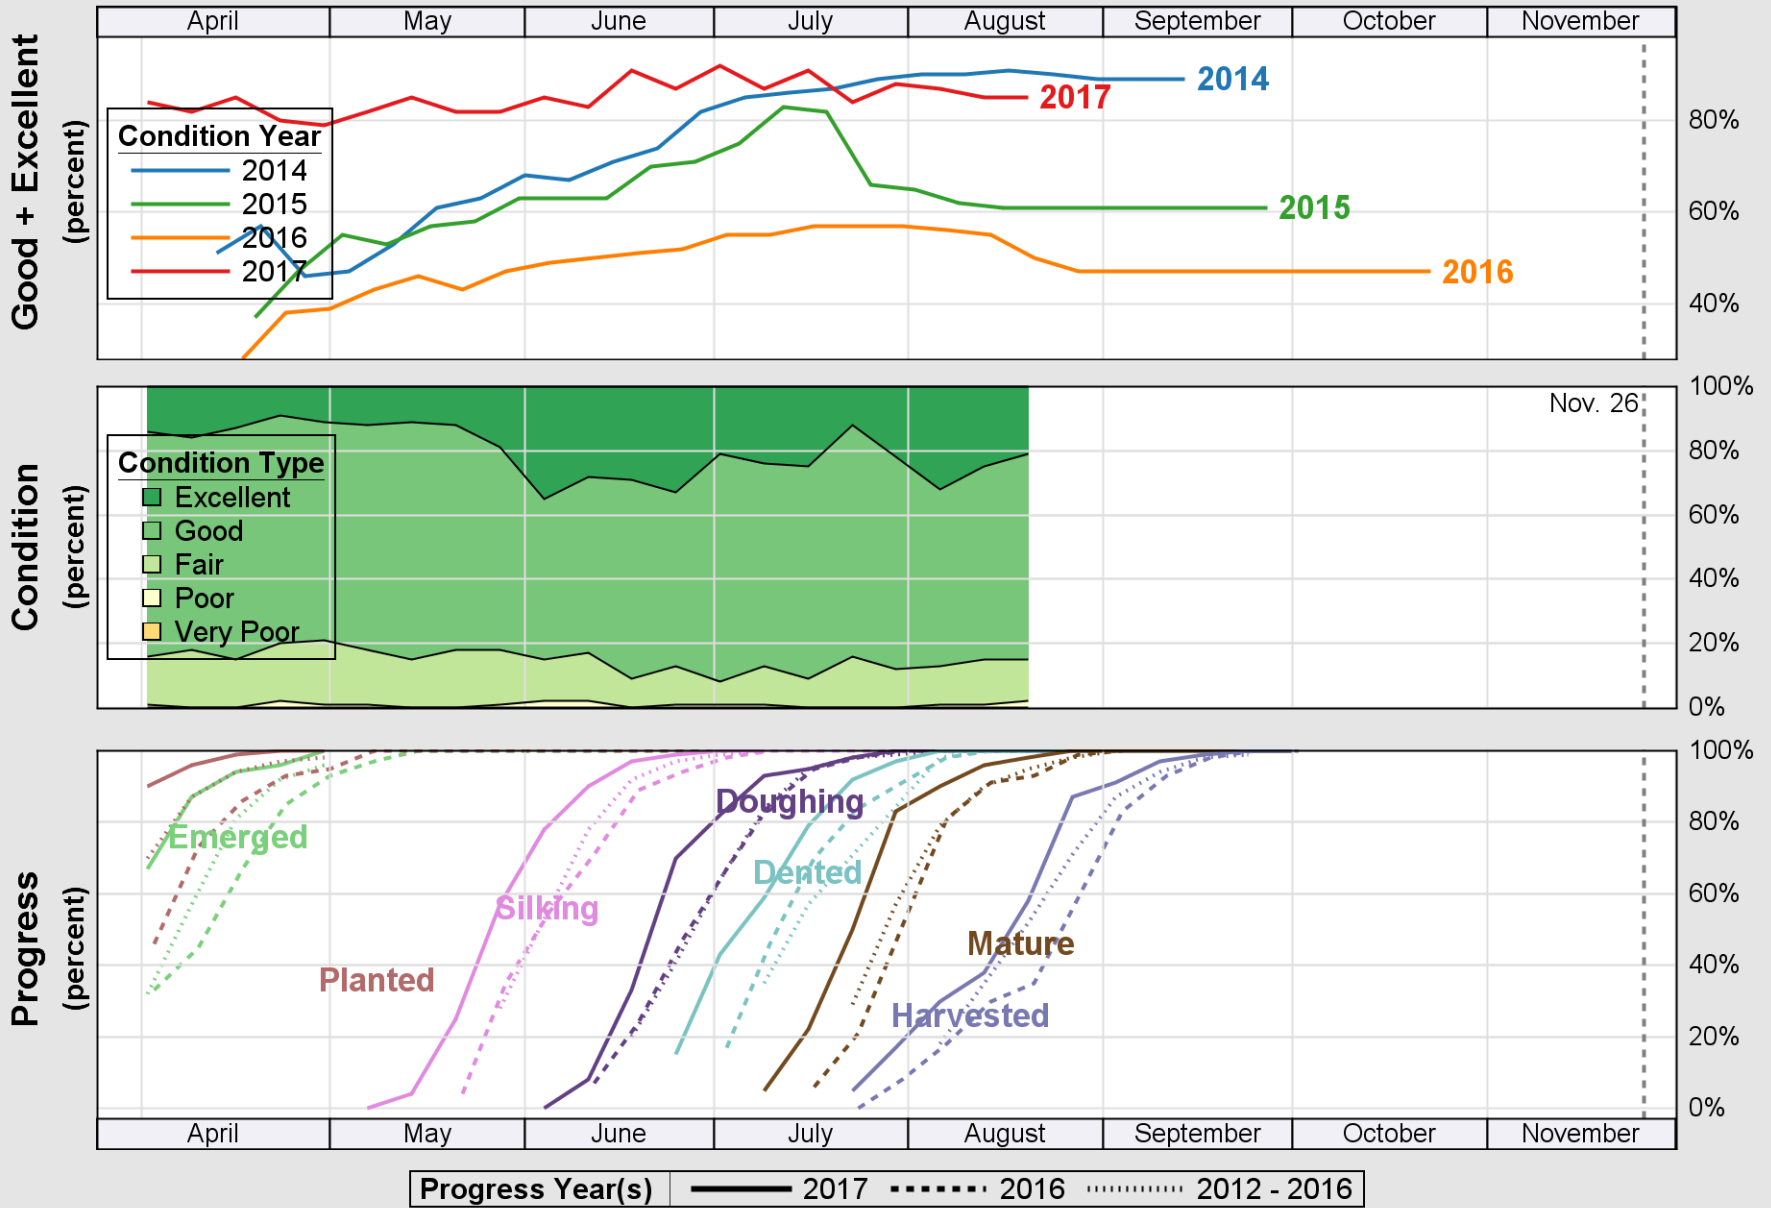

# Crop Progress and Condition: Corn in Louisiana, 2017

NASS

Source: National Agricultural Statistics Service (NASS), Crop Progress Report

USDA