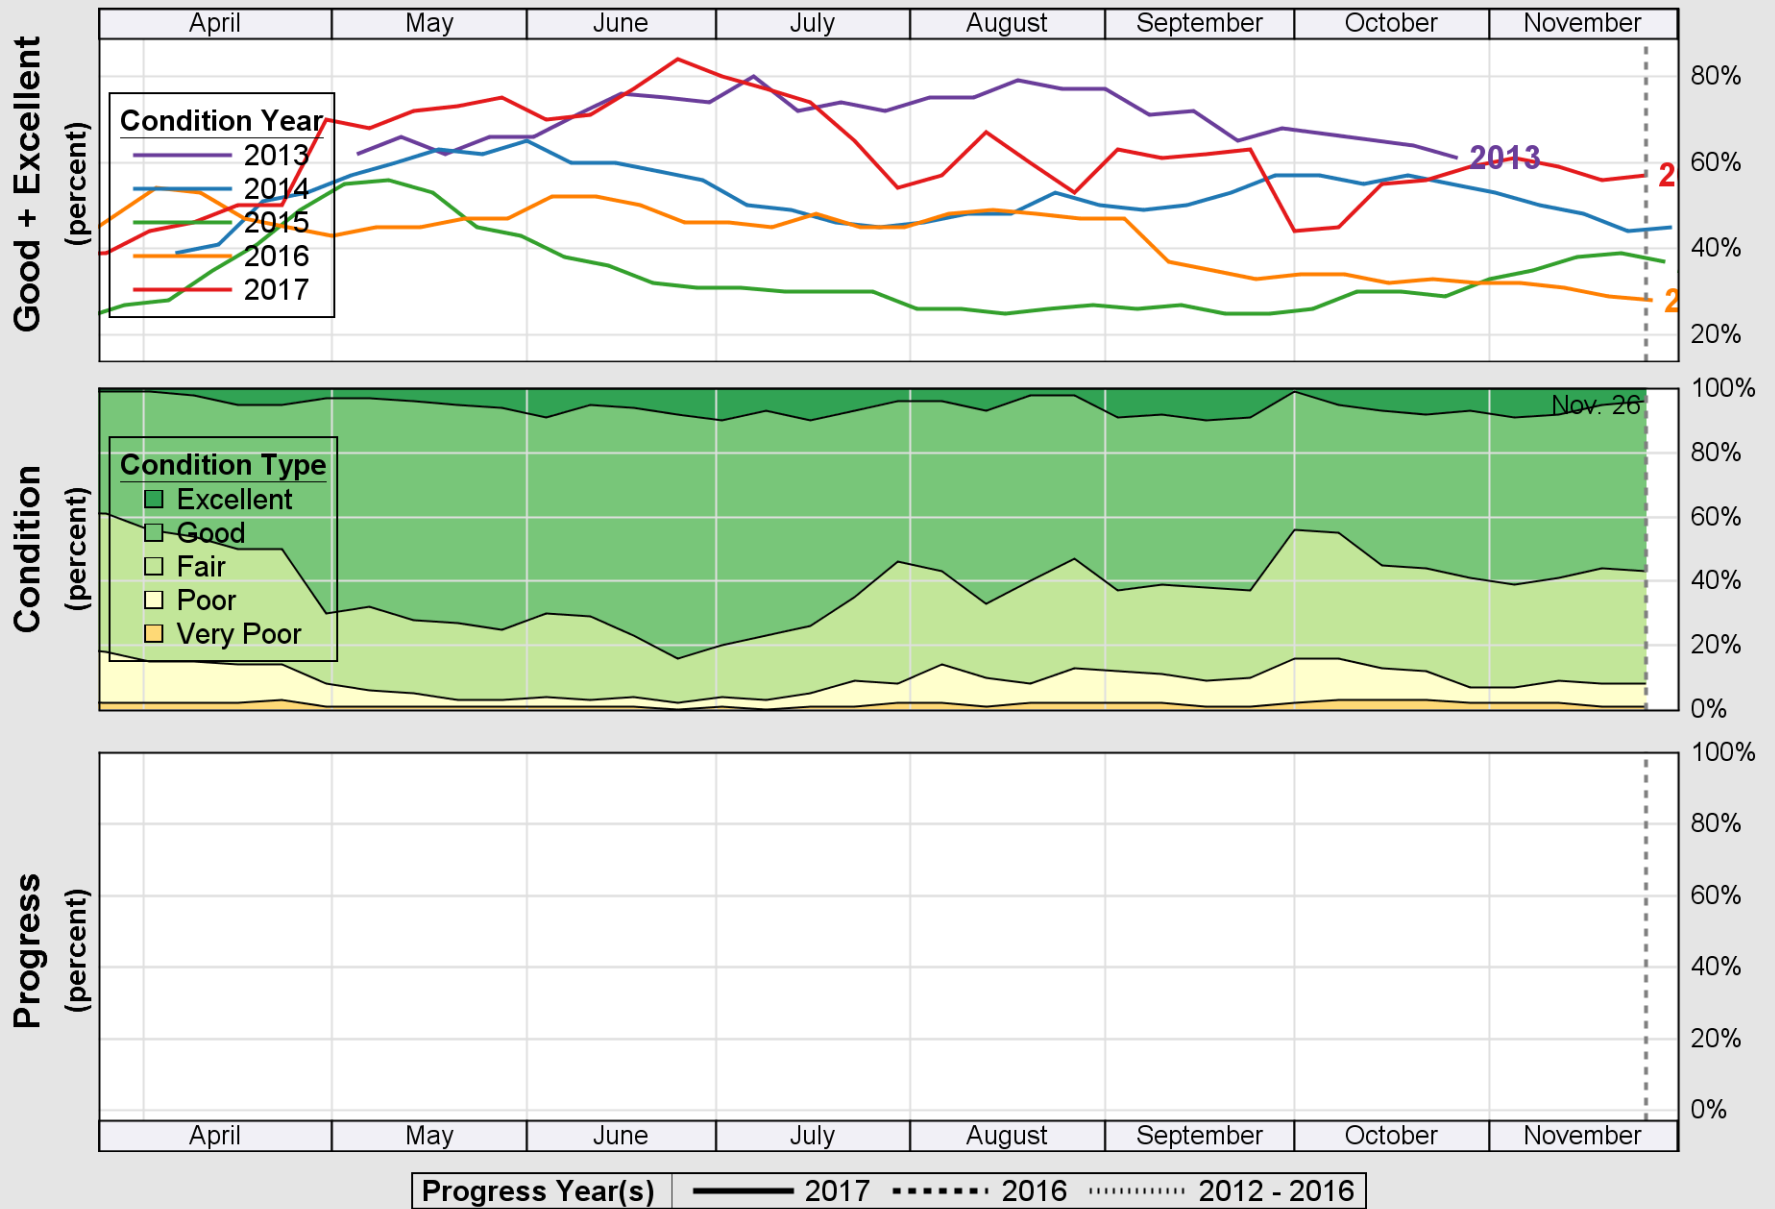

USDA

Crop Progress and Condition: Corn in North Carolina , 2017

NASS

Source: National Agricultural Statistics Service (NASS), Crop Progress Report

USDA

Crop Progress and Condition: Cotton in North Carolina , 2017

NASS

Source: National Agricultural Statistics Service (NASS), Crop Progress Report

USDA Crop Progress and Condition: Pasture and Range in North Carolina , 2017 NASS

Source: National Agricultural Statistics Service (NASS), Crop Progress Report

USDA

Crop Progress and Condition: Peanuts in North Carolina , 2017

NASS

Source: National Agricultural Statistics Service (NASS), Crop Progress Report

USDA

Crop Progress and Condition: Soybeans in North Carolina , 2017