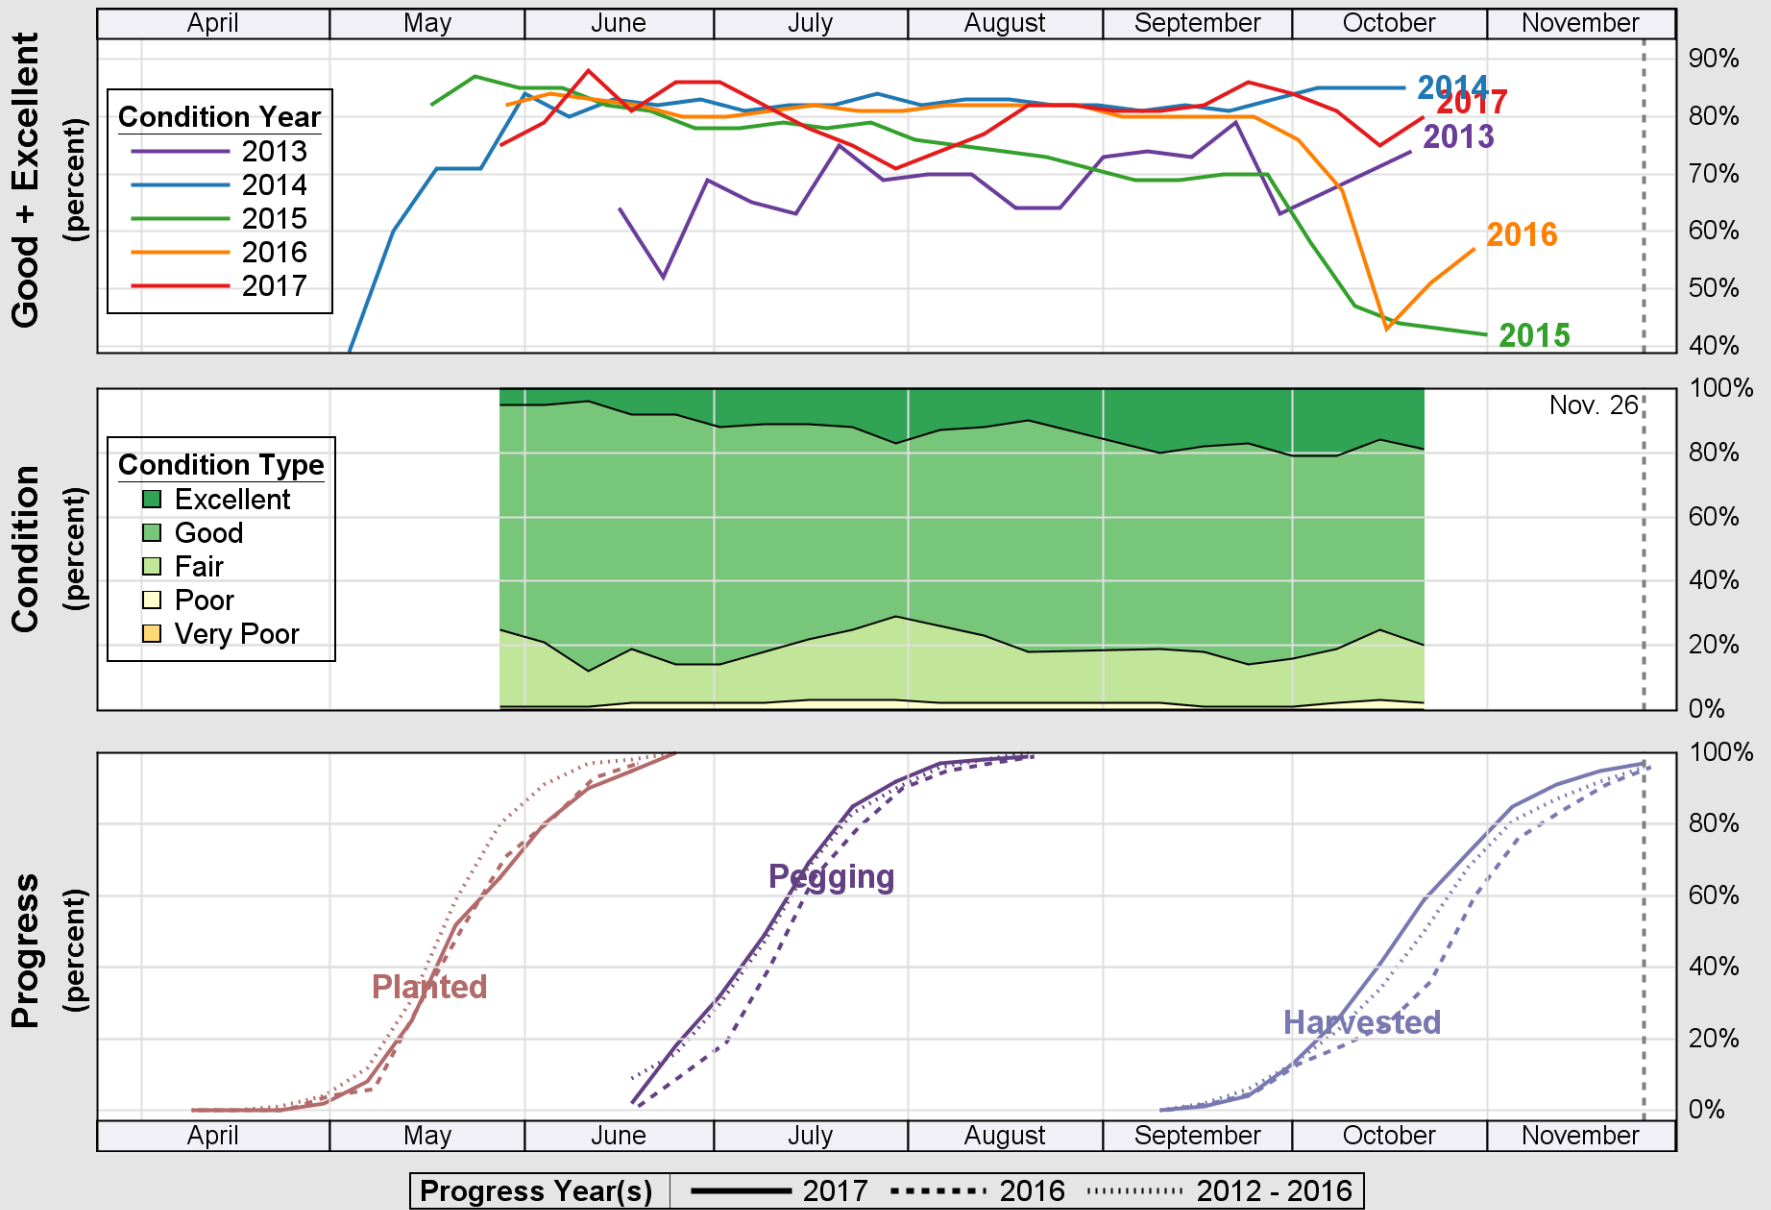

USDA

Crop Progress and Condition: Corn in North Carolina , 2017

NASS

Source: National Agricultural Statistics Service (NASS), Crop Progress Report

USDA

Crop Progress and Condition: Cotton in North Carolina , 2017

NASS

Source: National Agricultural Statistics Service (NASS), Crop Progress Report

USDA Crop Progress and Condition: Pasture and Range in North Carolina , 2017 NASS

Source: National Agricultural Statistics Service (NASS), Crop Progress Report

USDA

Crop Progress and Condition: Peanuts in North Carolina , 2017

NASS

Source: National Agricultural Statistics Service (NASS), Crop Progress Report

USDA

Crop Progress and Condition: Soybeans in North Carolina , 2017