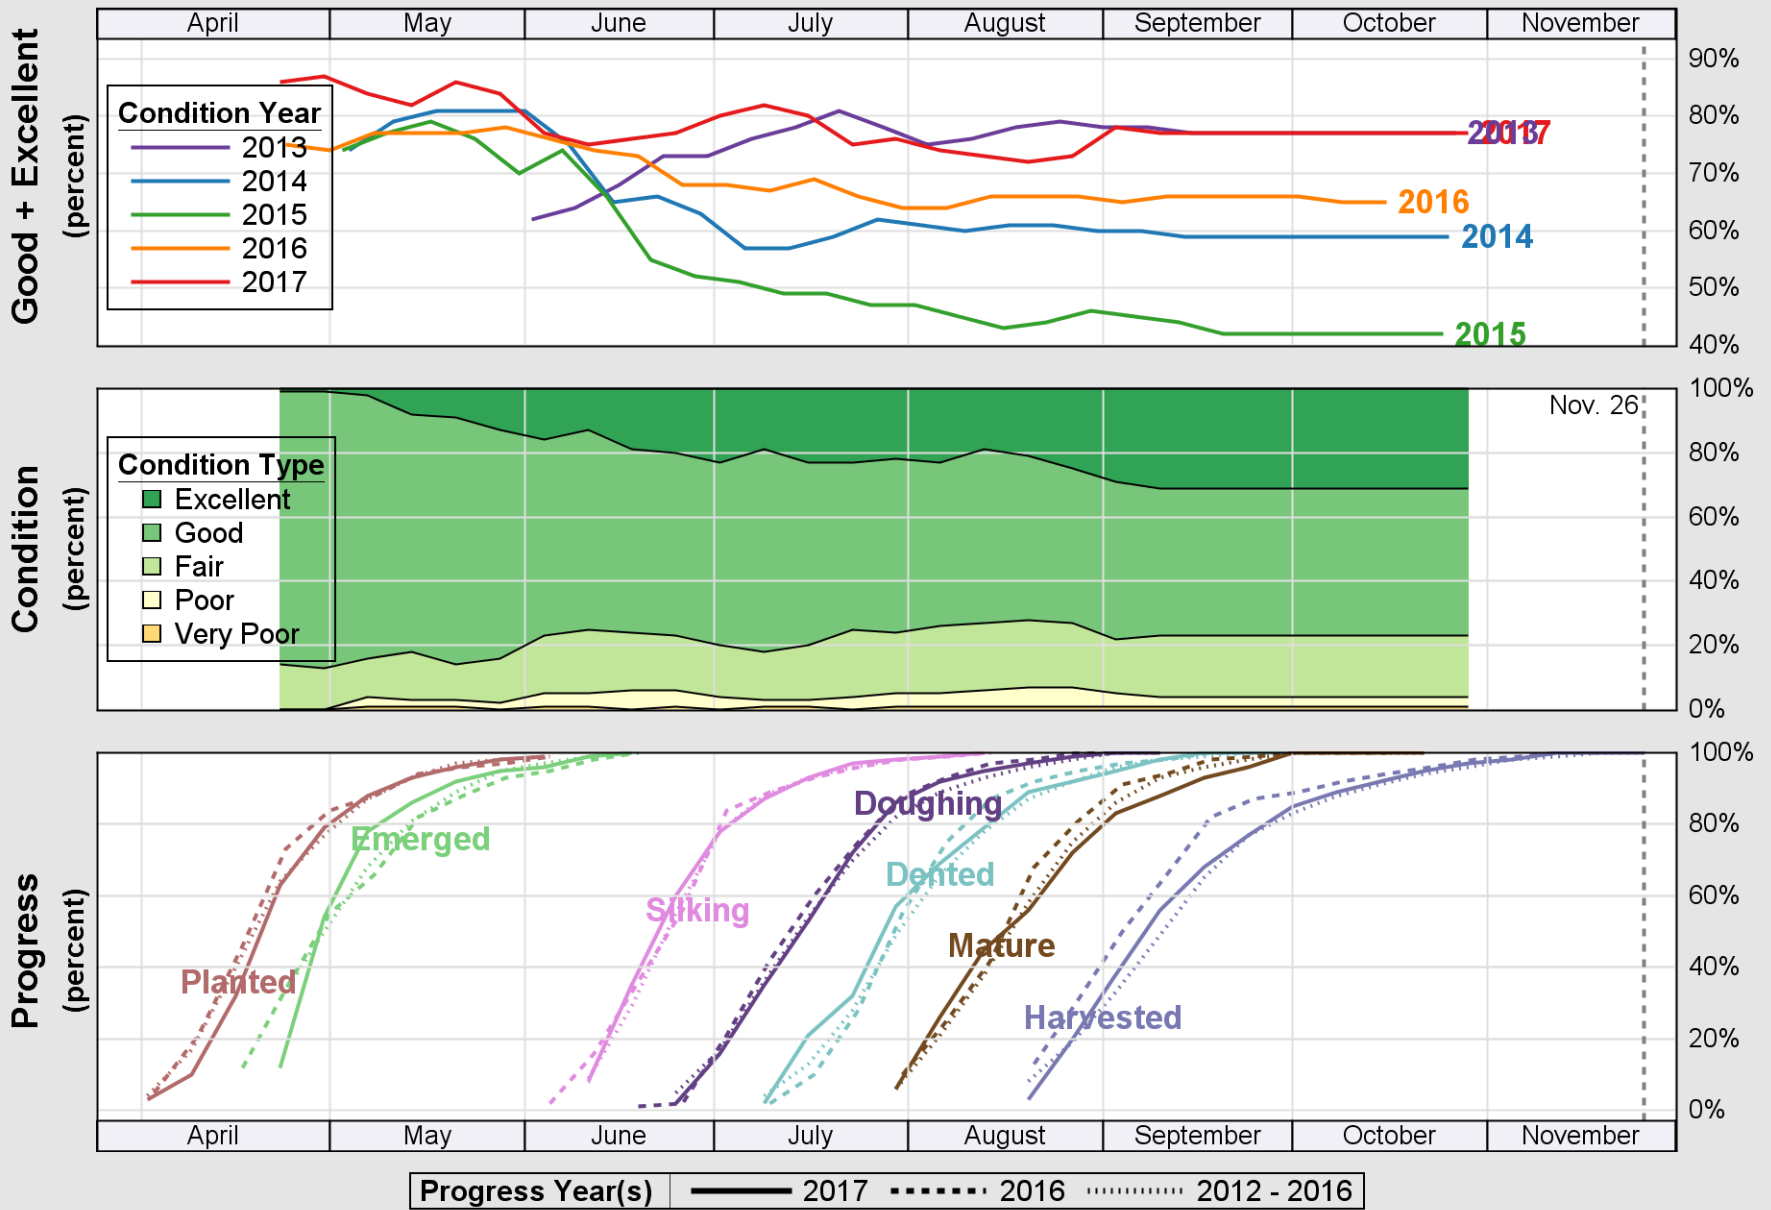

USDA

Crop Progress and Condition: Corn in North Carolina , 2017

NASS

Source: National Agricultural Statistics Service (NASS), Crop Progress Report

USDA

Crop Progress and Condition: Cotton in North Carolina , 2017

NASS

Source: National Agricultural Statistics Service (NASS), Crop Progress Report

USDA Crop Progress and Condition: Pasture and Range in North Carolina , 2017 NASS

Source: National Agricultural Statistics Service (NASS), Crop Progress Report

USDA

Crop Progress and Condition: Peanuts in North Carolina , 2017

NASS

Source: National Agricultural Statistics Service (NASS), Crop Progress Report

USDA

Crop Progress and Condition: Soybeans in North Carolina , 2017

NASS

Source: National Agricultural Statistics Service (NASS), Crop Progress Report

USDA

Crop Progress and Condition: Winter Wheat in North Carolina , 2017

NASS

Source: National Agricultural Statistics Service (NASS), Crop Progress Report