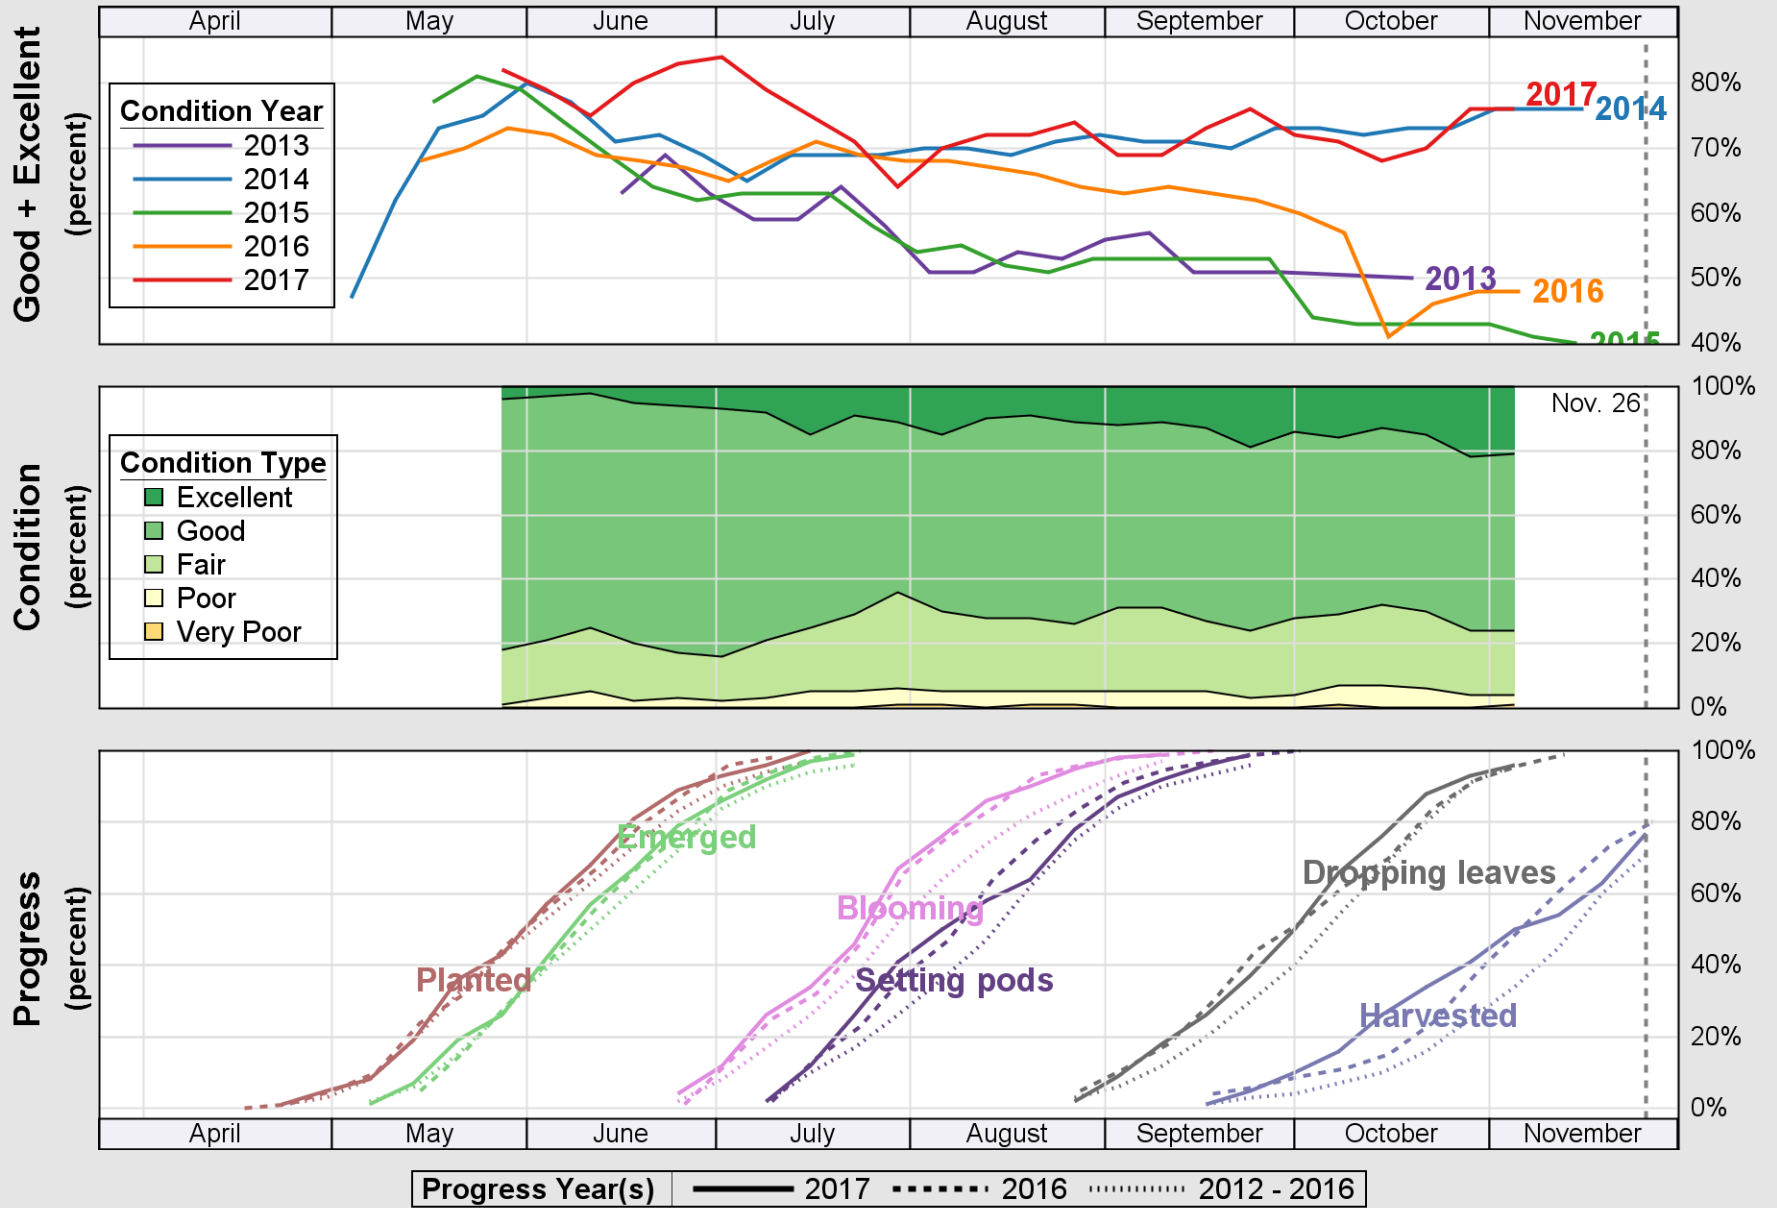

USDA

Crop Progress and Condition: Peanuts in North Carolina , 2017

NASS

Source: National Agricultural Statistics Service (NASS), Crop Progress Report

USDA

Crop Progress and Condition: Soybeans in North Carolina , 2017

NASS

Source: National Agricultural Statistics Service (NASS), Crop Progress Report

USDA

Crop Progress and Condition: Winter Wheat in North Carolina , 2017

NASS

Source: National Agricultural Statistics Service (NASS), Crop Progress Report