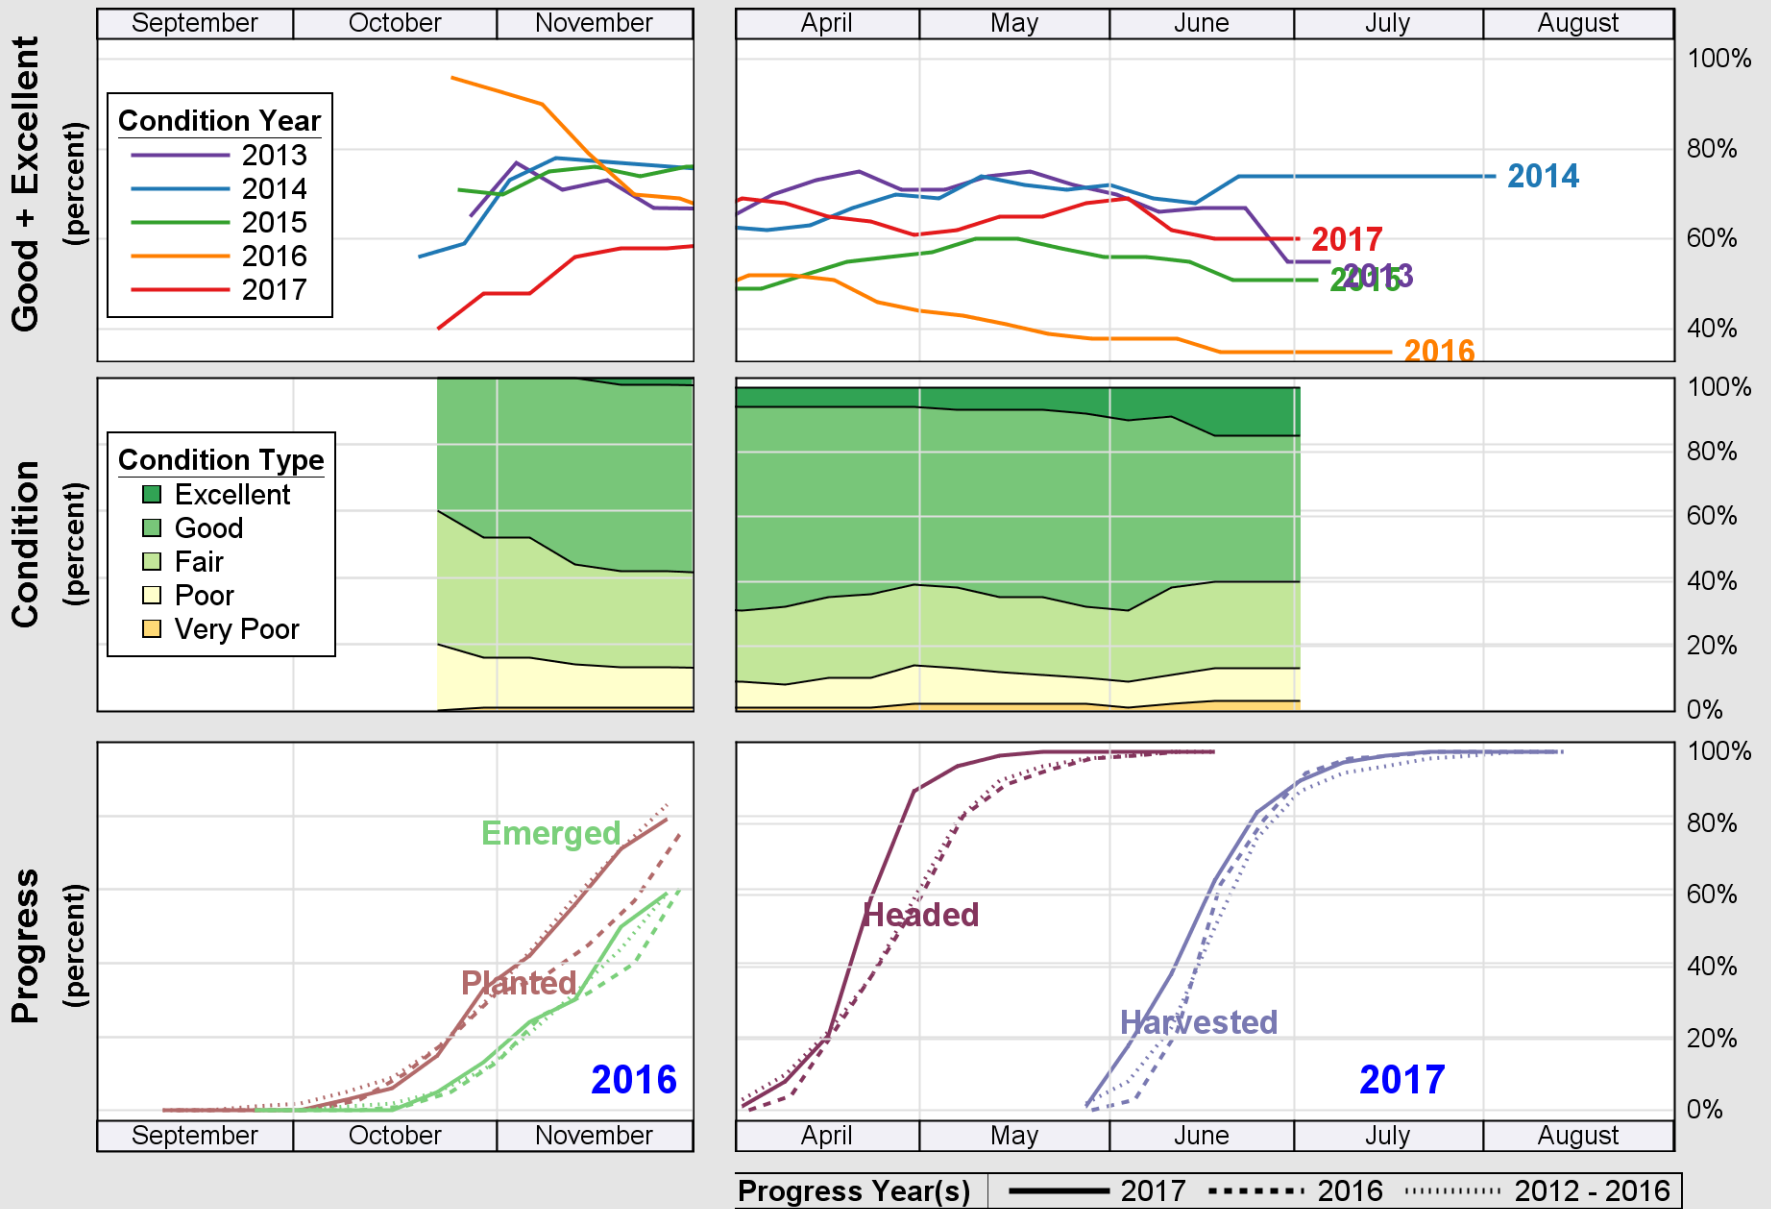

USDA

Crop Progress and Condition: Peanuts in North Carolina , 2017

NASS

Source: National Agricultural Statistics Service (NASS), Crop Progress Report

USDA

Crop Progress and Condition: Soybeans in North Carolina , 2017

NASS

Source: National Agricultural Statistics Service (NASS), Crop Progress Report

USDA

Crop Progress and Condition: Winter Wheat in North Carolina , 2017

NASS

Source: National Agricultural Statistics Service (NASS), Crop Progress Report