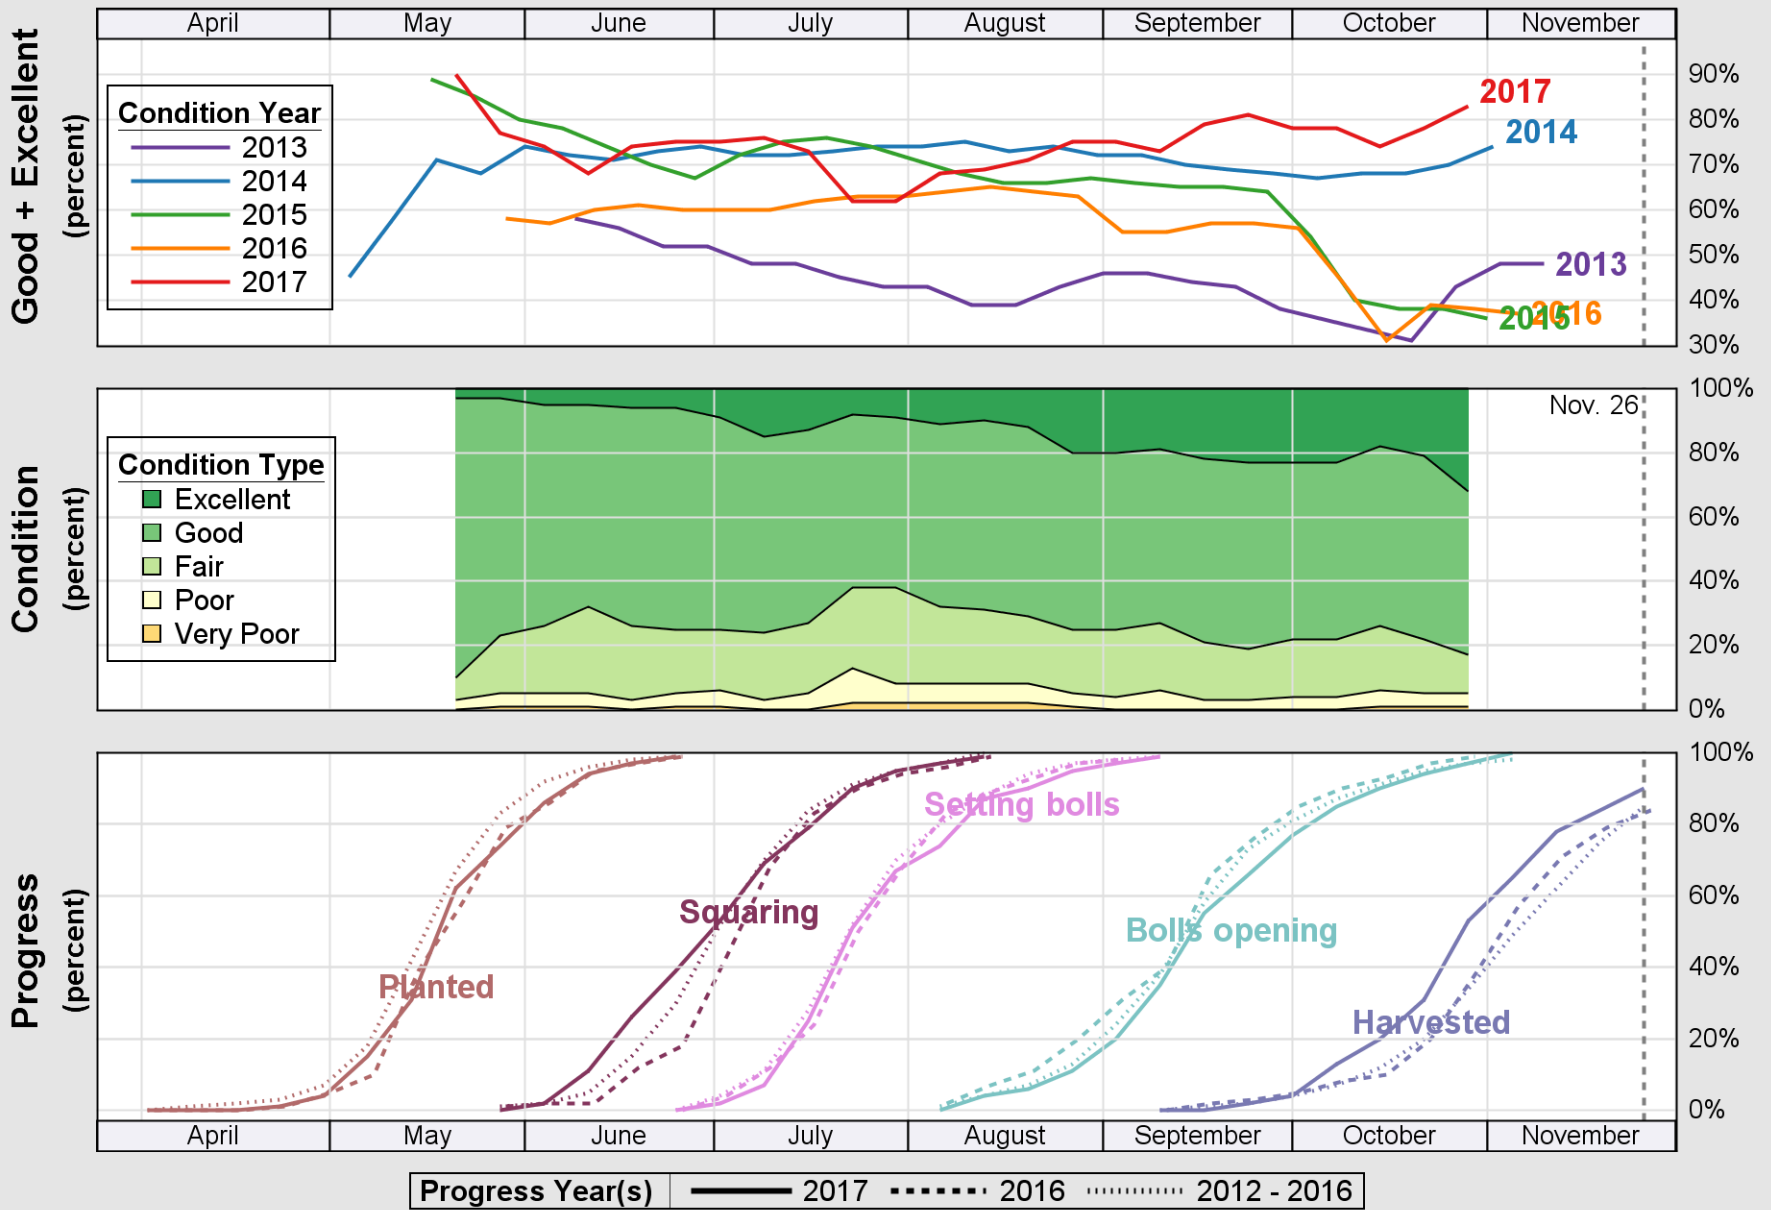

USDA

Crop Progress and Condition: Corn in North Carolina , 2017

NASS

Source: National Agricultural Statistics Service (NASS), Crop Progress Report

USDA

Crop Progress and Condition: Cotton in North Carolina , 2017

NASS

Source: National Agricultural Statistics Service (NASS), Crop Progress Report

USDA Crop Progress and Condition: Pasture and Range in North Carolina , 2017 NASS

Source: National Agricultural Statistics Service (NASS), Crop Progress Report

USDA

Crop Progress and Condition: Peanuts in North Carolina , 2017

NASS

Source: National Agricultural Statistics Service (NASS), Crop Progress Report

USDA

Crop Progress and Condition: Soybeans in North Carolina , 2017

NASS

Source: National Agricultural Statistics Service (NASS), Crop Progress Report

USDA

Crop Progress and Condition: Winter Wheat in North Carolina , 2017

NASS

Source: National Agricultural Statistics Service (NASS), Crop Progress Report